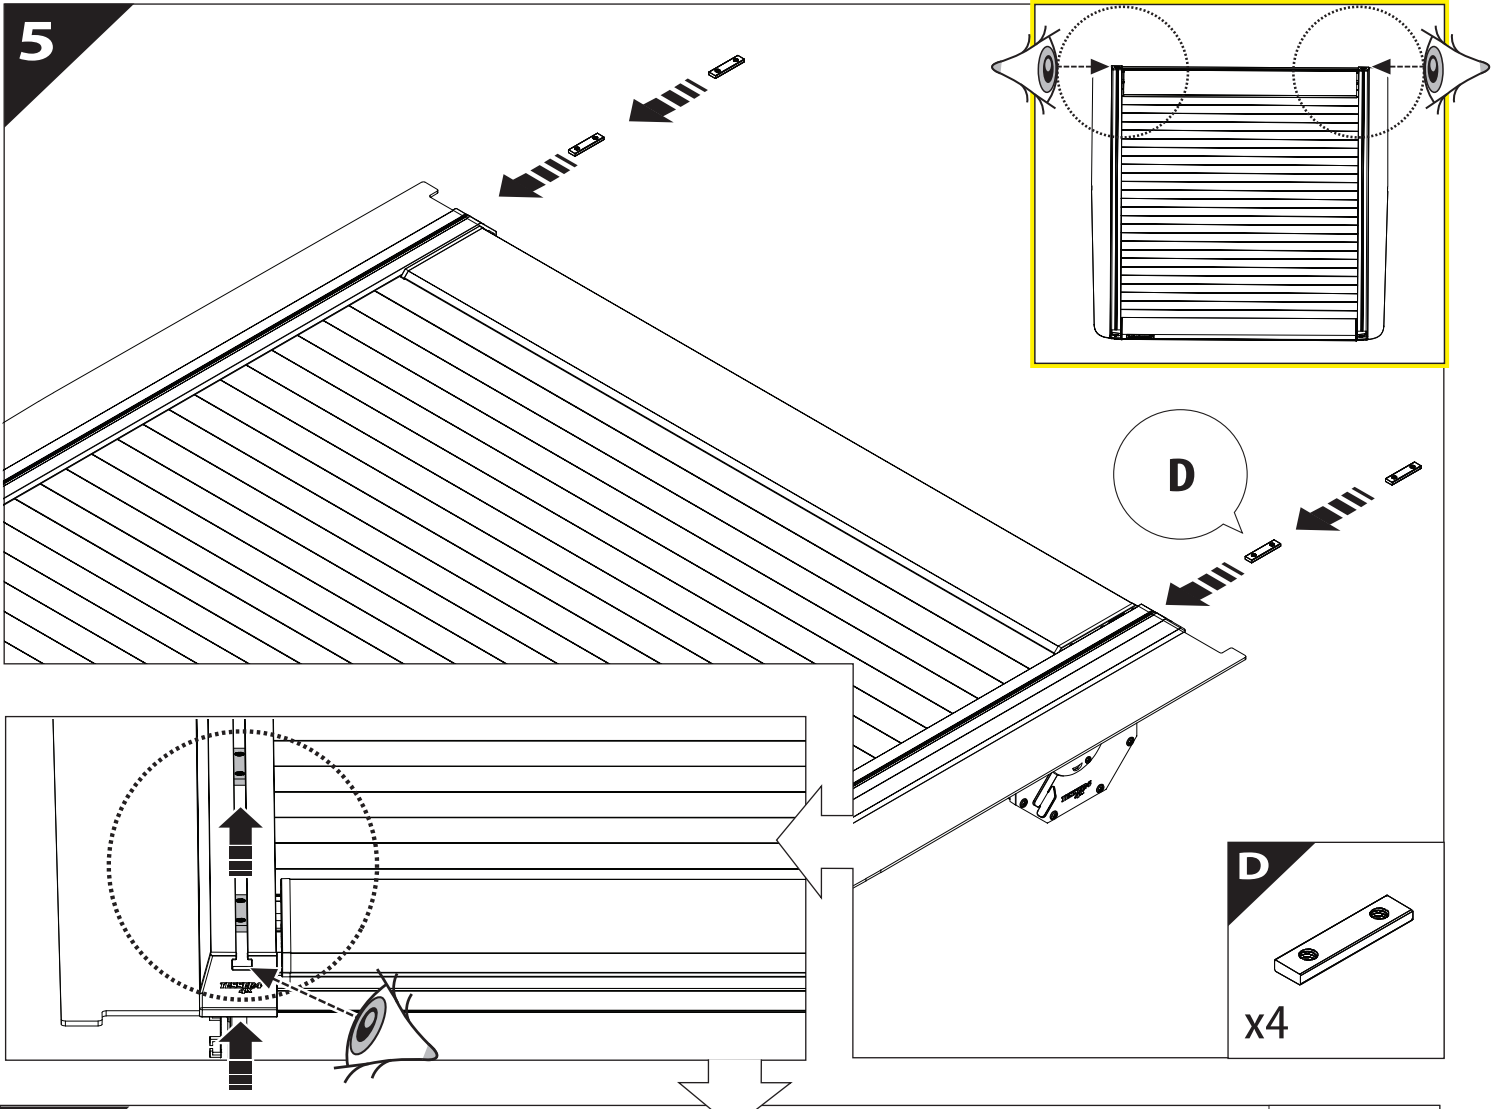

### PART NUMBERS

RB 407 INOX / BLACK INOX	RB 406 INOX / BLACK INOX
RB 4071 INOX / BLACK INOX	RB 4061 INOX / BLACK INOX

**CAUTION: (RB-KIT: MAX LOAD OF ACCESSORIES 70kg (LIGHT USE))**

**!** CAUTION

8

E

G

CAUTION