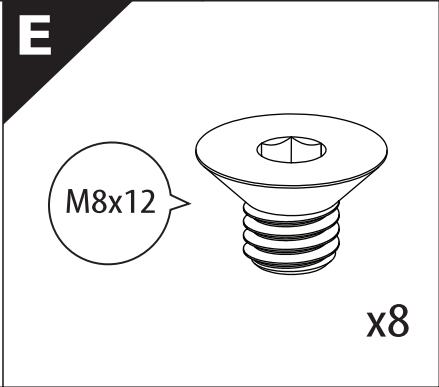

### PART NUMBERS

RB 407 INOX / BLACK INOX	RB 406 INOX / BLACK INOX
RB 4071 INOX / BLACK INOX	RB 4061 INOX / BLACK INOX

**CAUTION: (RB-KIT: MAX LOAD OF ACCESSORIES 70kg (LIGHT USE))**

**!** CAUTION

8

E

G

CAUTION