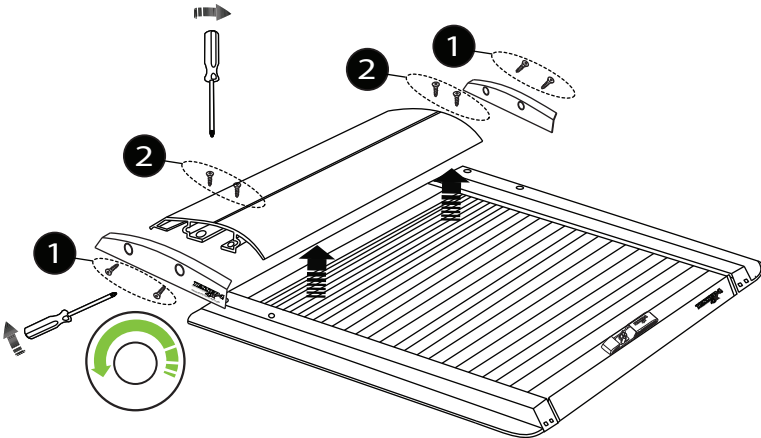

Address: 19.5 km EO Athinon Korinthou (Elefsina) Greece, P.C: 19200

LOCK

UNLOCK

WURTH 0890 222