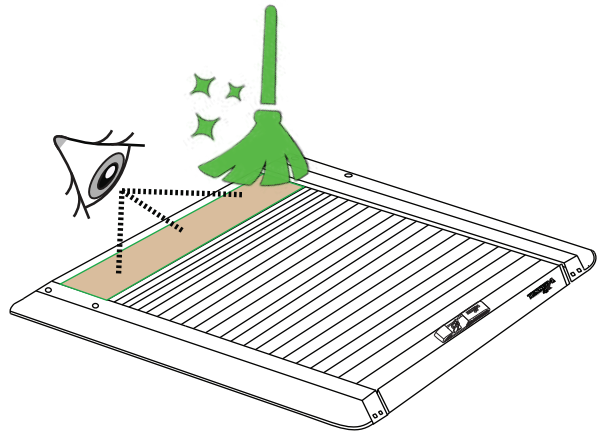

Address: 19.5 km EO Athinon Korinthou (Elefsina) Greece, P.C: 19200

LOCK

UNLOCK

WURTH 0890 222