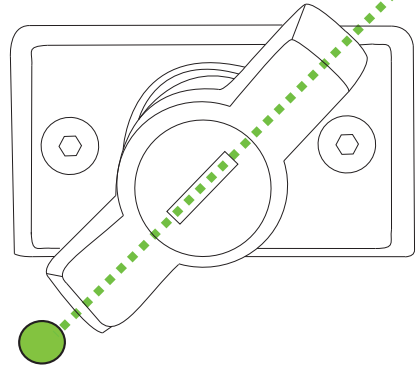

Address: 19.5 km EO Athinon Korinthou (Elefsina) Greece, P.C: 19200

LOCK

UNLOCK

WURTH 0890 222