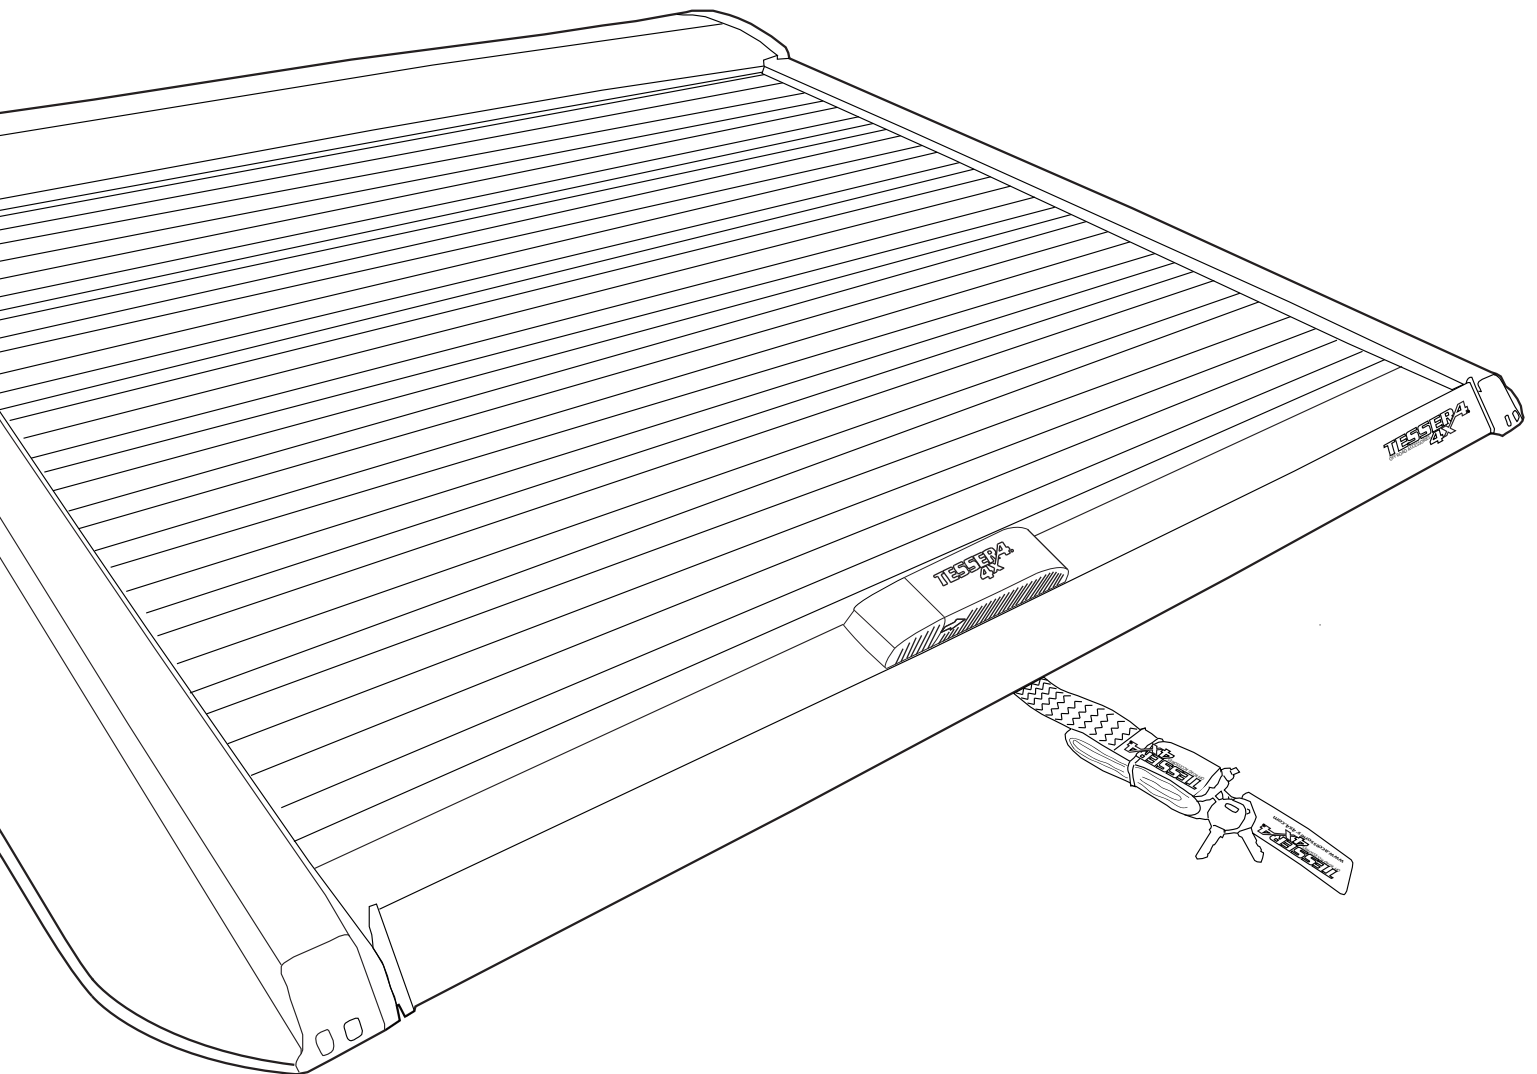

Aluminum Roller Lid-Shutter (SOT-ROLL Series by Tessera4x4)

Customer Service: +30 (210) 5541161, +30 (210) 5541154 (08:00 - 16:00 EET)

Fax: +30 (210) 5541443

Support department: info@gianso.gr

Website: www.accessories-4x4.com