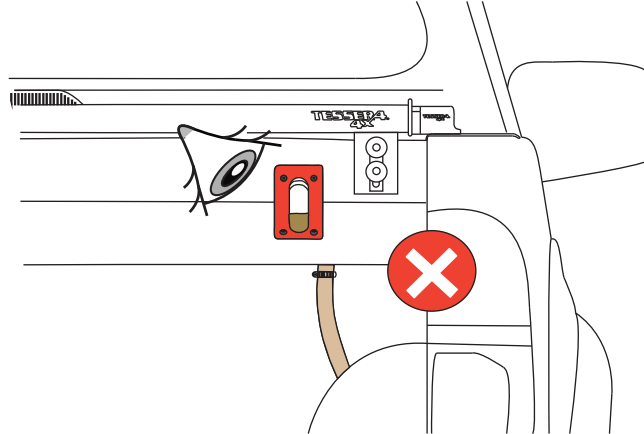

Address: 19.5 km EO Athinon Korinthou (Elefsina) Greece, P.C: 19200

LOCK

UNLOCK

WURTH 0890 222