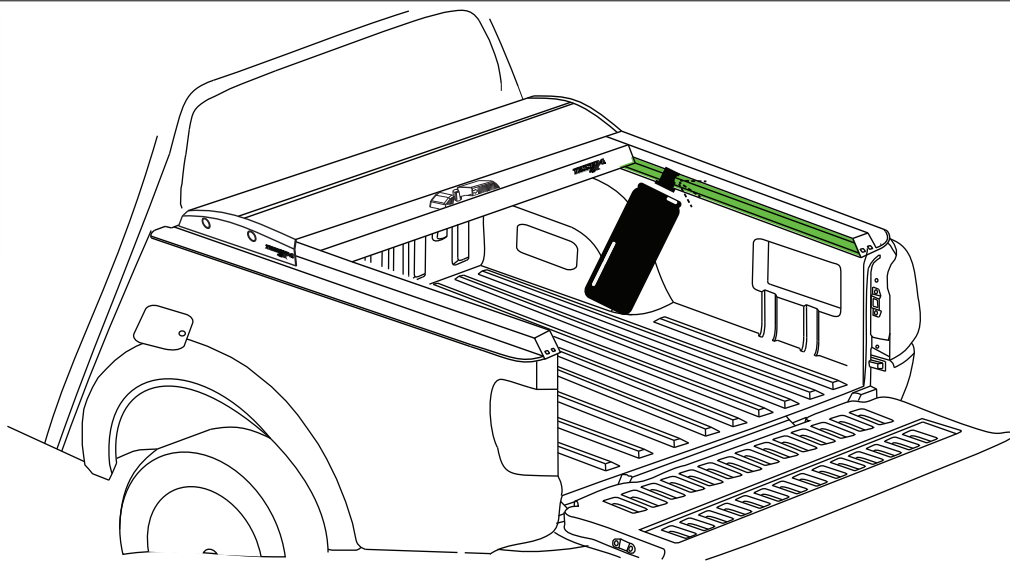

Address: 19.5 km EO Athinon Korinthou (Elefsina) Greece, P.C: 19200

LOCK

UNLOCK

WURTH 0890 222