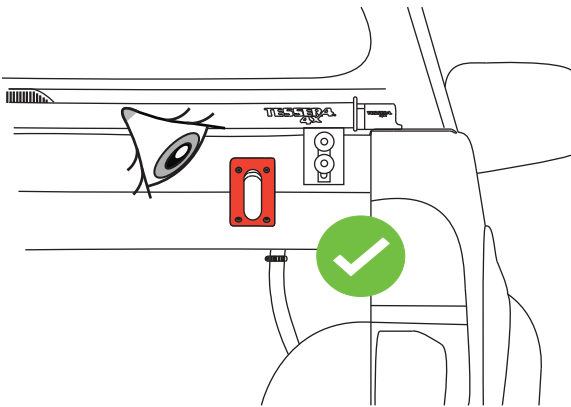

Address: 19.5 km EO Athinon Korinthou (Elefsina) Greece, P.C: 19200

LOCK

UNLOCK

WURTH 0890 222