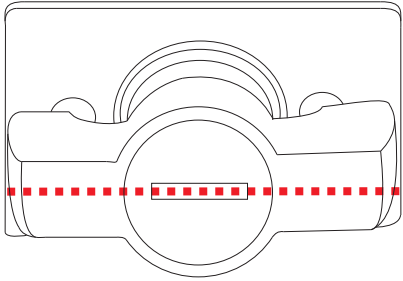

Aluminum Roller Lid-Shutter (SOT-ROLL Series by Tessera4x4)

Customer Service: +30 (210) 5541161, +30 (210) 5541154 (08:00 - 16:00 EET)

Fax: +30 (210) 5541443

Support department: info@gianso.gr

Website: www.accessories-4x4.com

Address: 19.5 km EO Athinon Korinthou (Elefsina) Greece, P.C: 19200

LOCK

UNLOCK

WURTH 0890 222