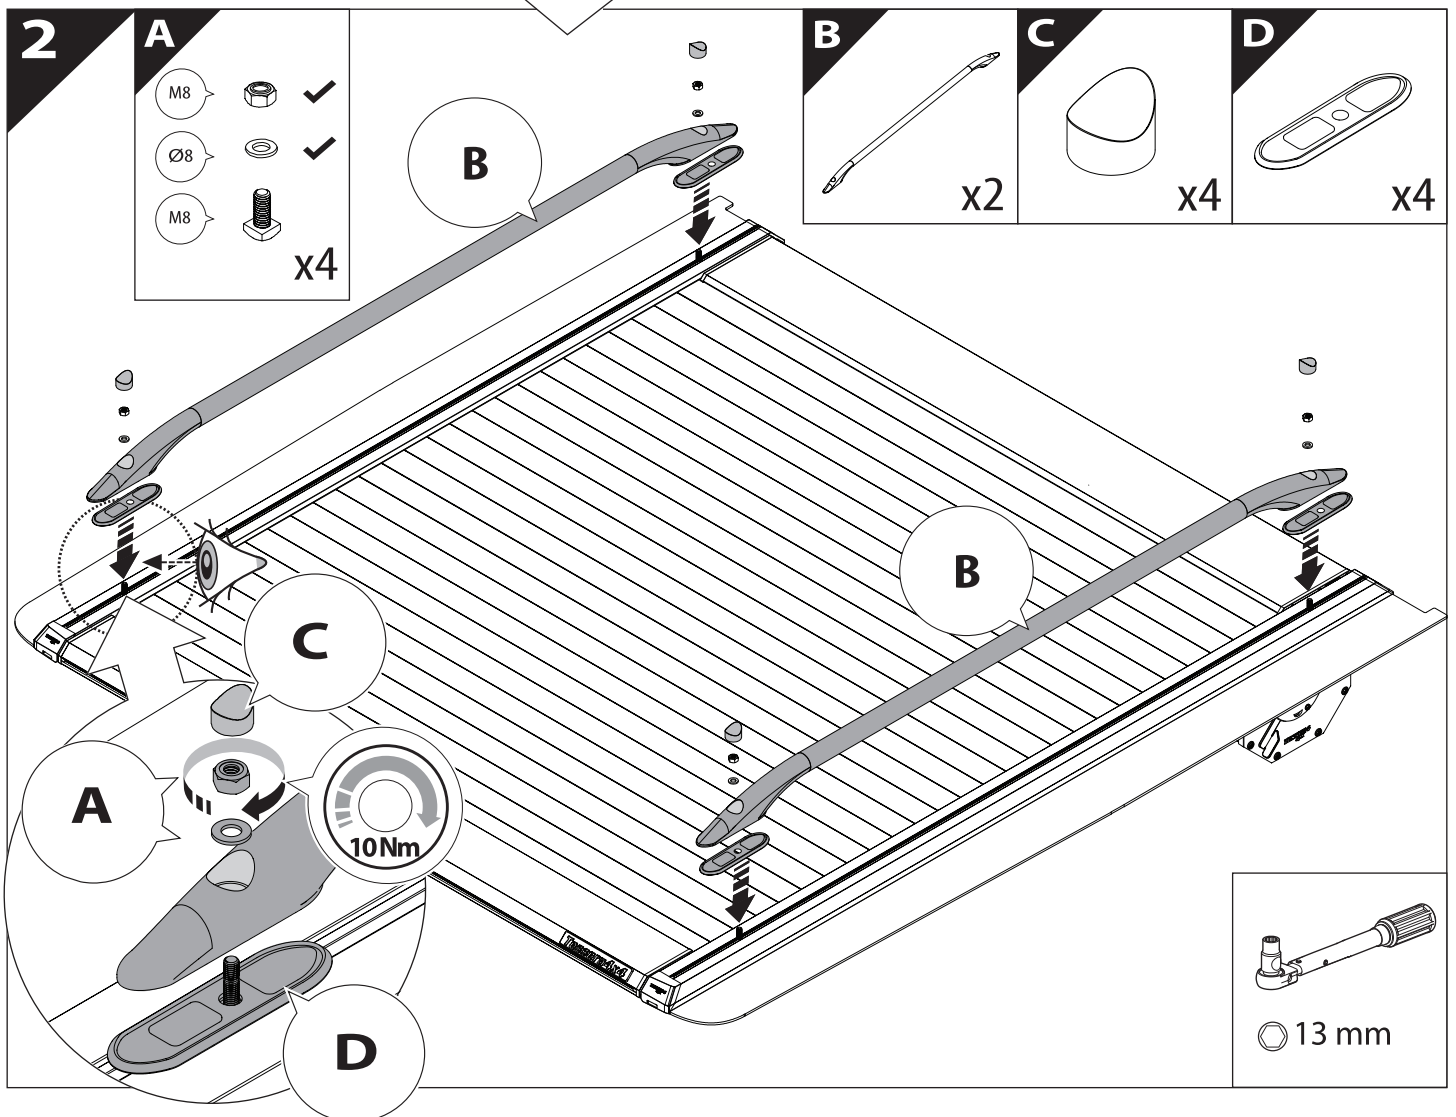

C

x4

D

x4

1 - 25 Nm

 13 mm

**KOY-KIT
MANUAL**

x1