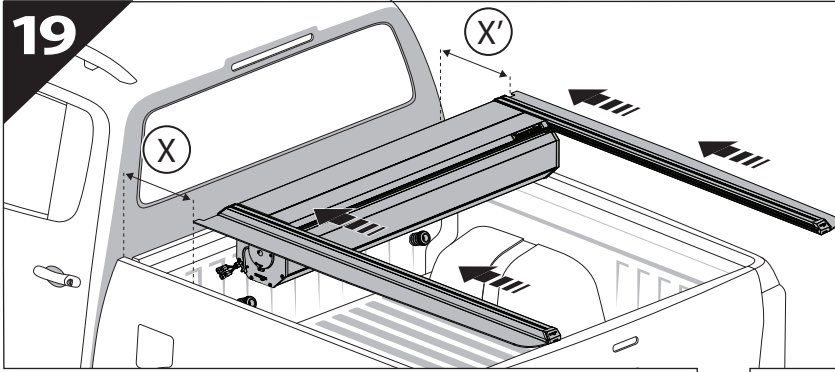

	CAR		TESSERA ROLL+
BEAM		↔	
STOP		↔	

15

18. 1

Basic+S-KIT Version

S-KIT
MANUAL

19

20

21