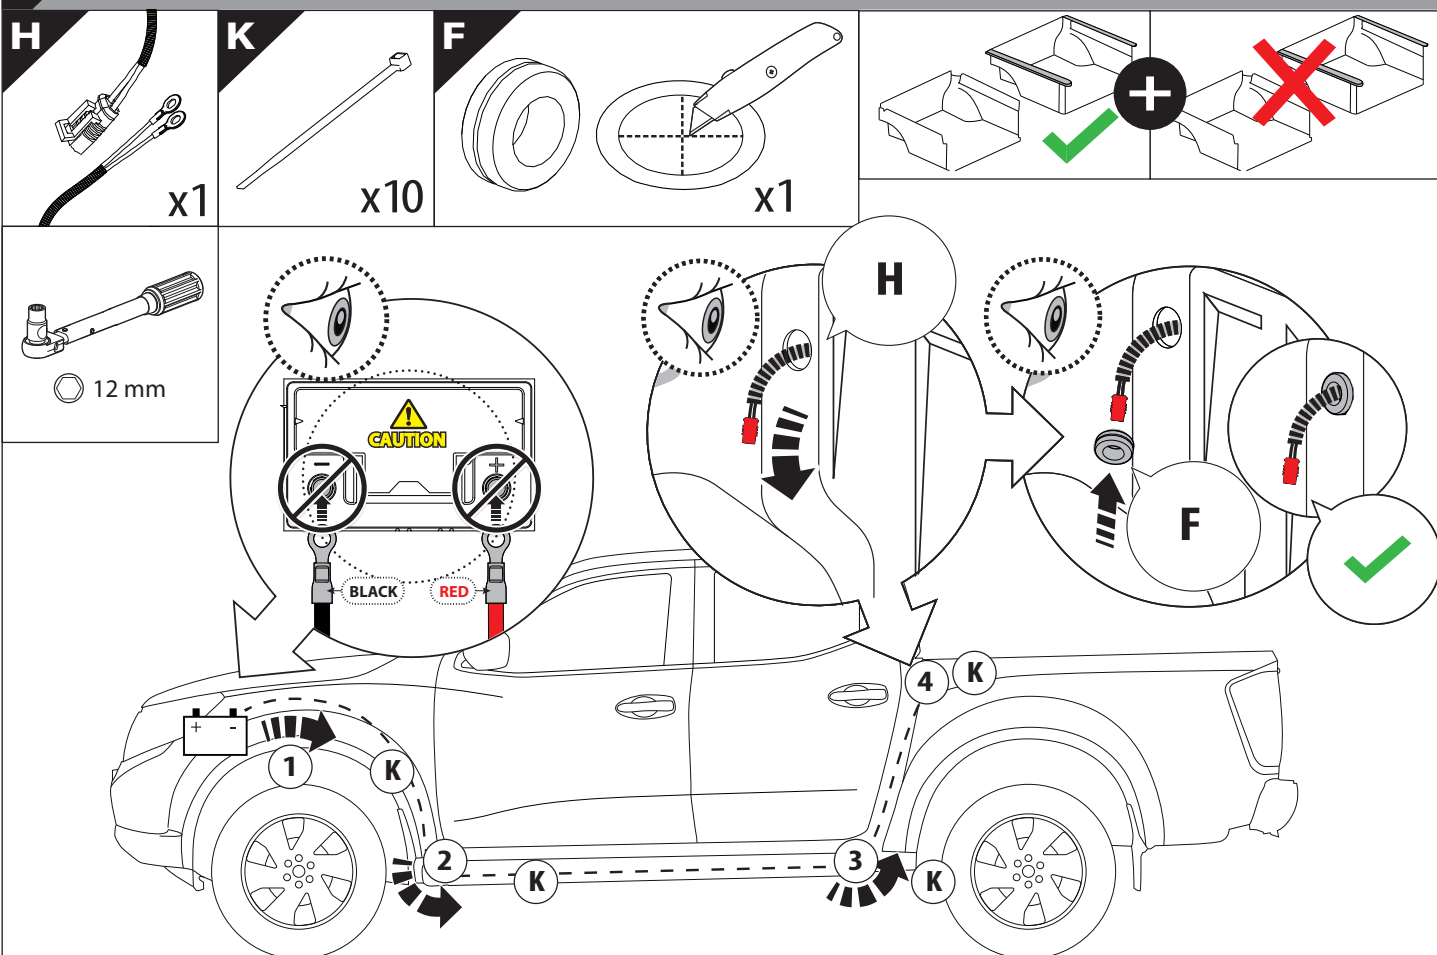

11

Only to be installed by authorized personnel