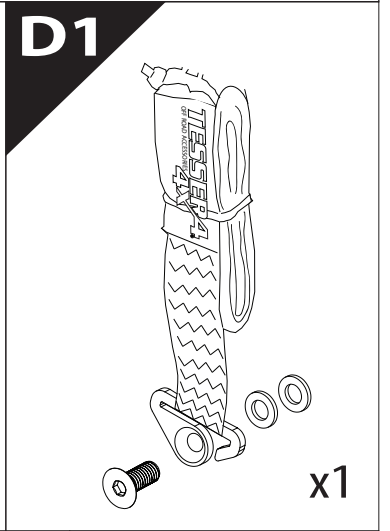

Installation Manual

PART NUMBER(S)	Model Year
TESS-1401 ROLL	VW Amarok 2010-2021
Cab(s)	Installation Time / Weight
Double Cab	40-60 minutes / 53-57 kg

Ø 25 mm / Ø 40 mm

+

4 mm

T 30

1 - 25 Nm

10, 12, 13, 17 mm

x1

B

A

KITS

L

3

4

9.2

	CAR		TESSERA ROLL+
BEAM		↔	
STOP		↔	

15

18. 1

Basic+S-KIT Version

S-KIT
MANUAL

19

20

21