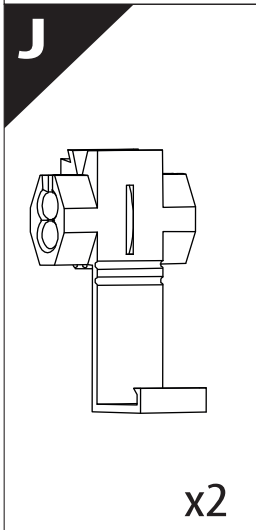

Installation Manual

PART NUMBER(S)	Model Year
TESS-1401 ROLL	VW Amarok 2010-2021
Cab(s)	Installation Time / Weight
Double Cab	40-60 minutes / 53-57 kg

Ø 25 mm / Ø 40 mm

+

4 mm

T 30

1 - 25 Nm

10, 12, 13, 17 mm

x1

B

A

KITS

L

3

4

9.2