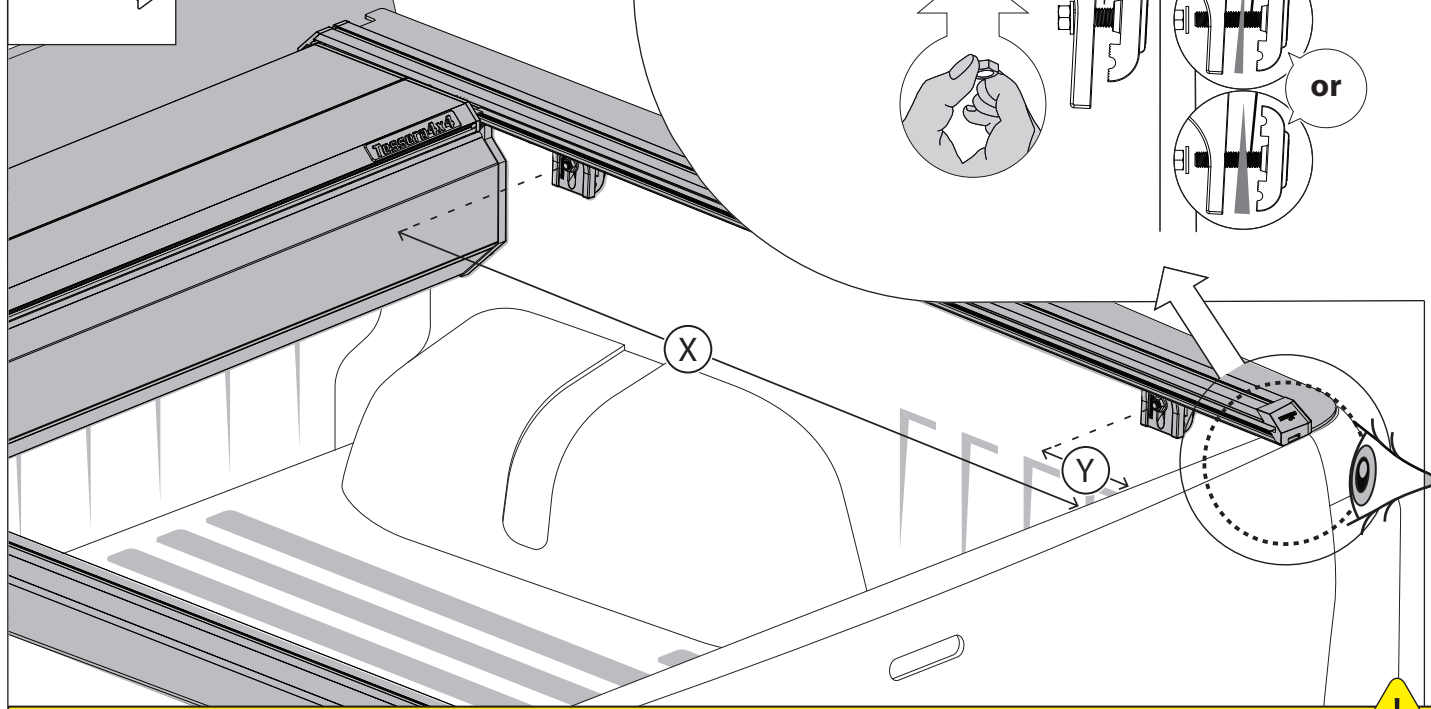

X:1100mm Y:200mm