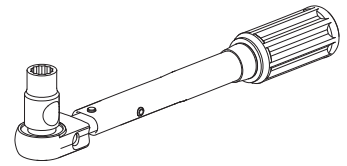

Installation Manual

PART NUMBER(S)	Model Year
TESS-1401 ROLL	VW Amarok 2010-2021
Cab(s)	Installation Time / Weight
Double Cab	40-60 minutes / 53-57 kg

Ø 25 mm / Ø 40 mm

+

4 mm

T 30

1 - 25 Nm

10, 12, 13, 17 mm

x1

B

A

KITS

L

3

4

9.2