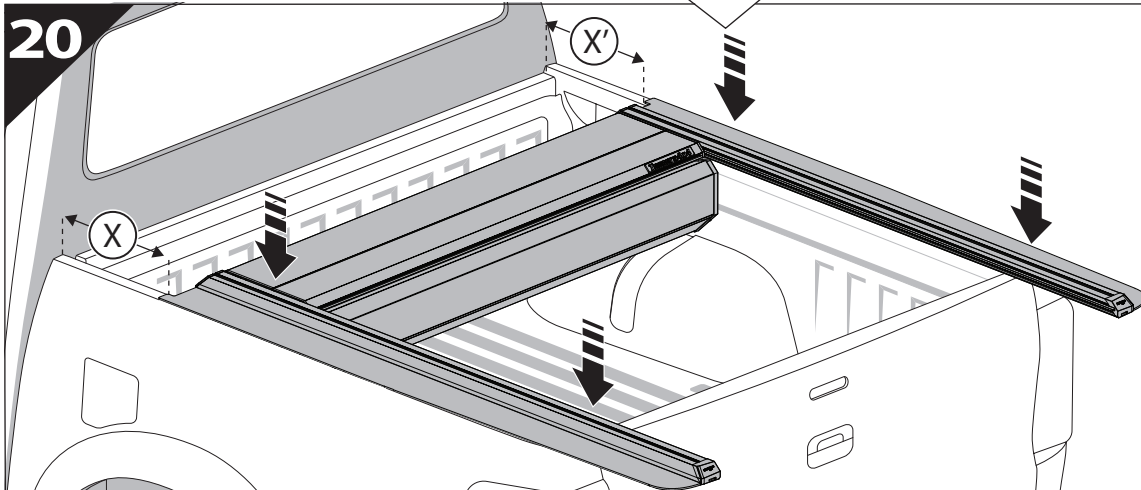

	CAR		TESSERA ROLL+
BEAM		↔	
STOP		↔	

15

18. 1

Basic+S-KIT Version

S-KIT
MANUAL

19

20

21