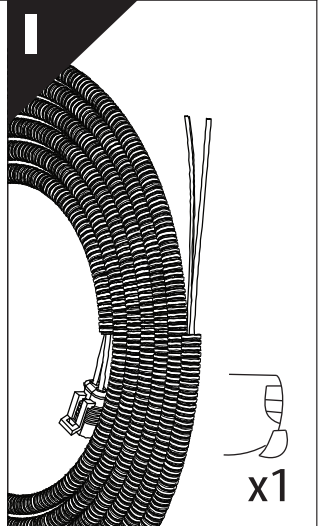

Installation Manual

PART NUMBER(S)	Model Year
TESS-1401 ROLL	VW Amarok 2010-2021
Cab(s)	Installation Time / Weight
Double Cab	40-60 minutes / 53-57 kg

Ø 25 mm / Ø 40 mm

+

4 mm

T 30

1 - 25 Nm

10, 12, 13, 17 mm

x1

B

A

KITS

L

3

4

9.2

	CAR		TESSERA ROLL+
BEAM		↔	
STOP		↔	

15

18. 1

Basic+S-KIT Version

S-KIT
MANUAL

19

20

21