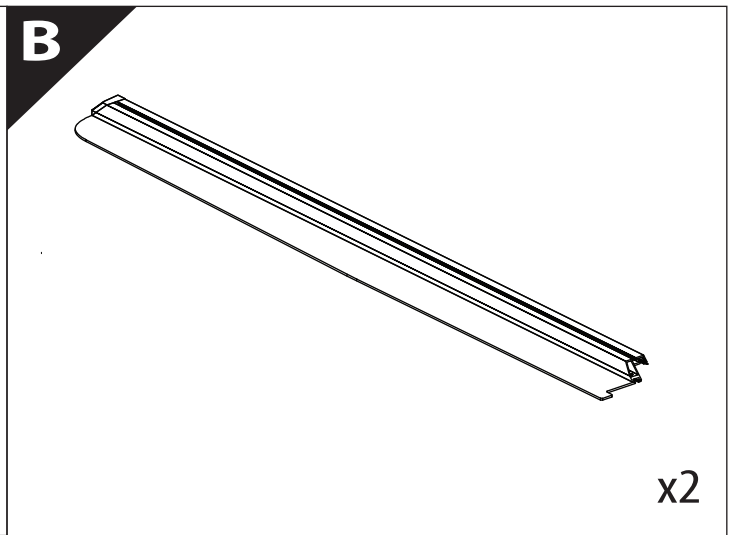

Installation Manual

PART NUMBER(S)	Model Year
TESS-1401 ROLL	VW Amarok 2010-2021
Cab(s)	Installation Time / Weight
Double Cab	40-60 minutes / 53-57 kg

Ø 25 mm / Ø 40 mm

+

4 mm

T 30

1 - 25 Nm

10, 12, 13, 17 mm