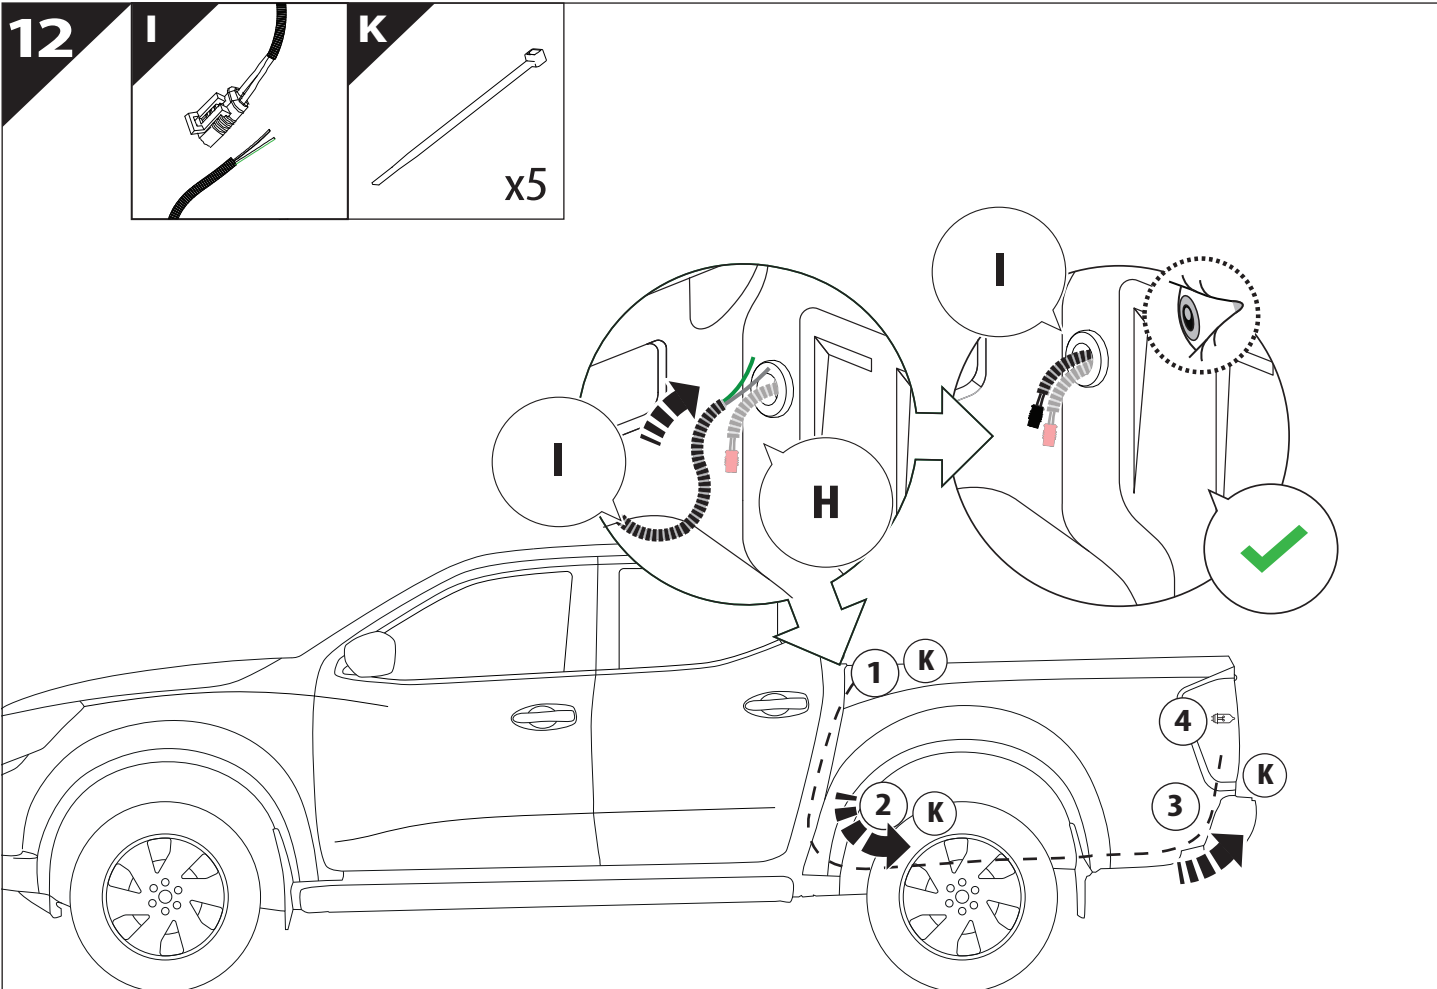

9.3

11

Only to be installed by authorized personnel

11.1

11.2

14

x2

T30

	CAR		TESSERA ROLL+
BEAM		↔	
STOP		↔	

15

18. 1

Basic+S-KIT Version

S-KIT
MANUAL

19

20

21