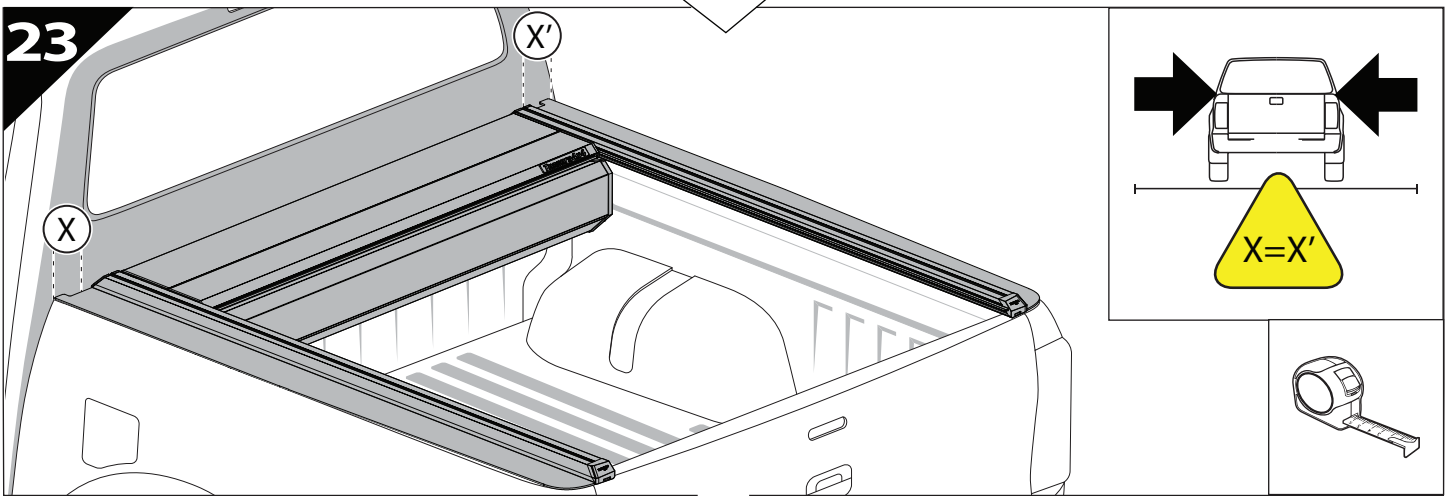

CAUTION
Basic+E-KIT Version

E-KIT
MANUAL

22

23

24

25

X:1100mm Y:200mm

26