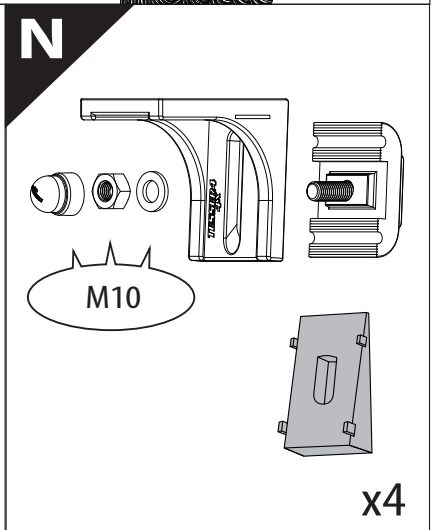

Installation Manual

PART NUMBER(S)	Model Year
TESS-1401 ROLL	VW Amarok 2010-2021
Cab(s)	Installation Time / Weight
Double Cab	40-60 minutes / 53-57 kg

Ø 25 mm / Ø 40 mm

+

4 mm

T 30

1 - 25 Nm

10, 12, 13, 17 mm

x1

B

A

KITS

L

3

4

9.2

CAUTION
Basic+E-KIT Version

E-KIT
MANUAL

22

23

24

25

X:1100mm Y:200mm

26