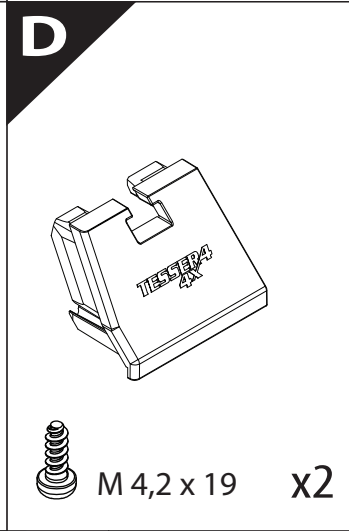

Installation Manual

PART NUMBER(S)	Model Year
TESS-1401 ROLL	VW Amarok 2010-2021
Cab(s)	Installation Time / Weight
Double Cab	40-60 minutes / 53-57 kg

Ø 25 mm / Ø 40 mm

+

4 mm

T 30

1 - 25 Nm

10, 12, 13, 17 mm

x1

B

A

KITS

L

3

4

9.2