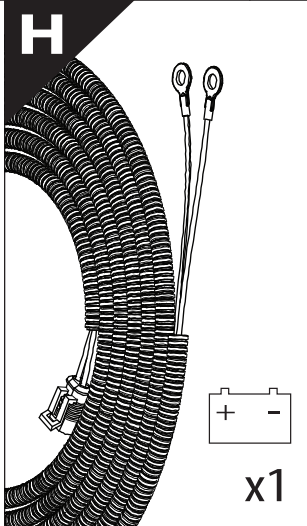

Installation Manual

PART NUMBER(S)	Model Year
TESS-1401 ROLL	VW Amarok 2010-2021
Cab(s)	Installation Time / Weight
Double Cab	40-60 minutes / 53-57 kg

Ø 25 mm / Ø 40 mm

+

4 mm

T 30

1 - 25 Nm

10, 12, 13, 17 mm

x1

B

A

KITS

L

3

4

9.2