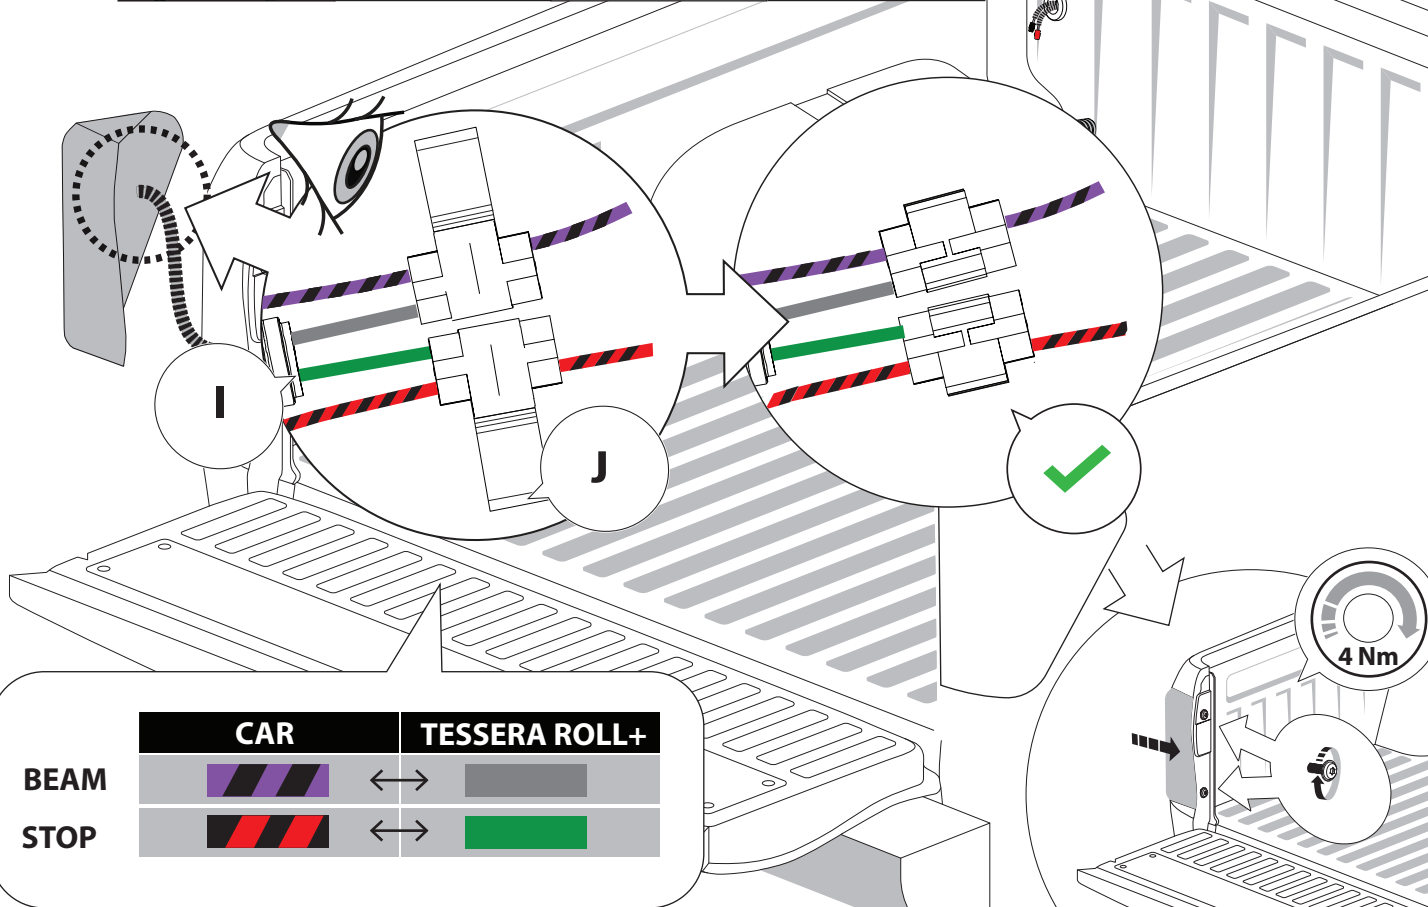

9.3

11

Only to be installed by authorized personnel

11.1

11.2

14

x2

T30

	CAR		TESSERA ROLL+
BEAM		↔	
STOP		↔	

15

18. 1

Basic+S-KIT Version

S-KIT
MANUAL

19

20

21