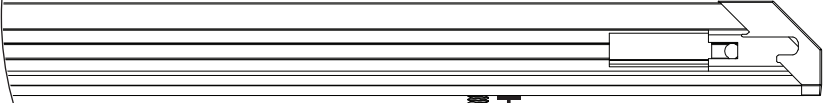

CAUTION
Basic+E-KIT Version

E-KIT
MANUAL

22

23

24

25

X:1100mm Y:200mm

26