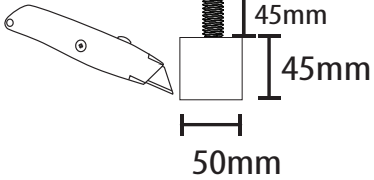

CAUTION
Basic+E-KIT Version

E-KIT
MANUAL

22

23

24

25

X:1100mm Y:200mm

26