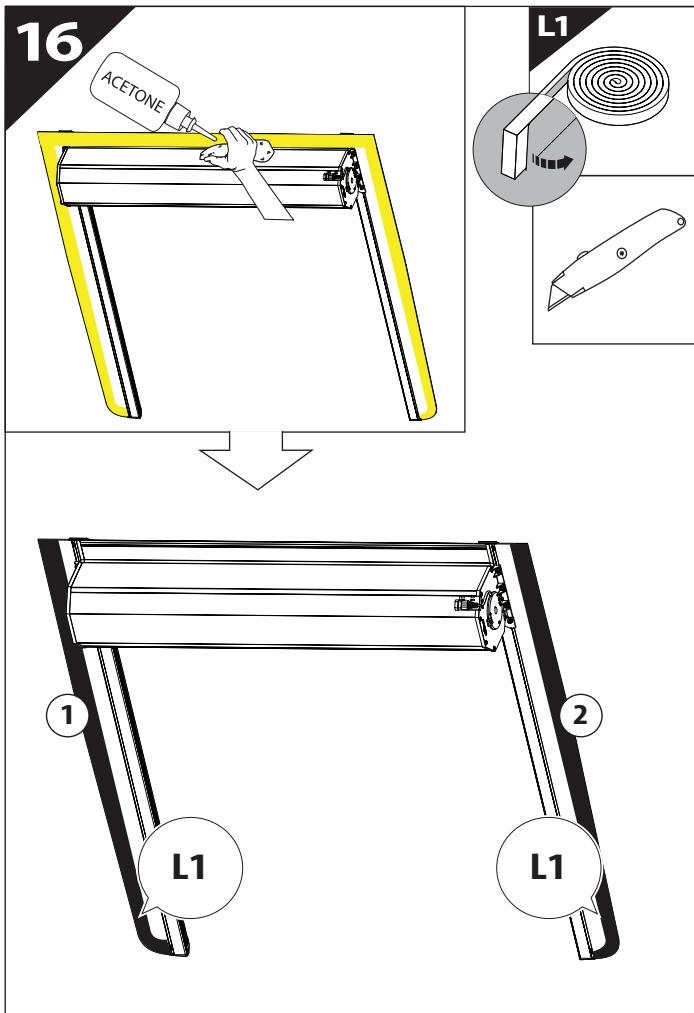

9.3

11

Only to be installed by authorized personnel

11.1

11.2

14

x2

T30

	CAR		TESSERA ROLL+
BEAM		↔	
STOP		↔	

15

18. 1

Basic+S-KIT Version

S-KIT
MANUAL

19

20

21