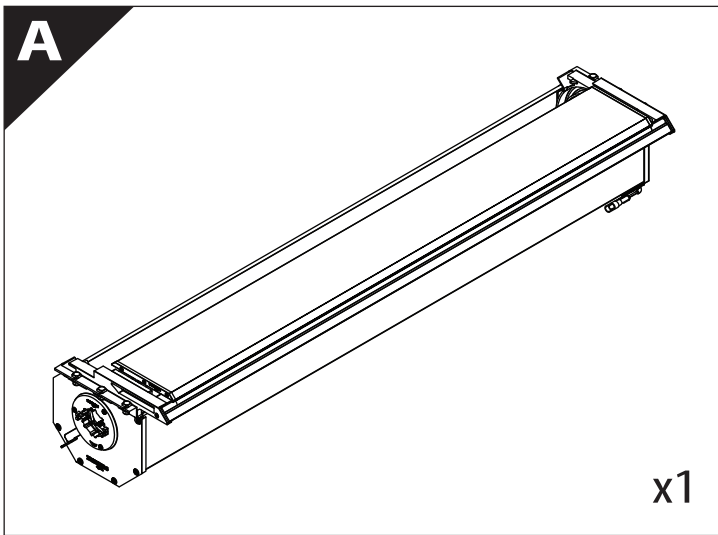

Installation Manual

PART NUMBER(S)	Model Year
TESS-1401 ROLL	VW Amarok 2010-2021
Cab(s)	Installation Time / Weight
Double Cab	40-60 minutes / 53-57 kg

Ø 25 mm / Ø 40 mm

+

4 mm

T 30

1 - 25 Nm

10, 12, 13, 17 mm