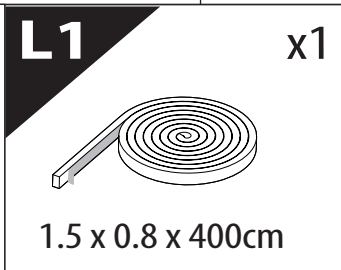

Installation Manual

PART NUMBER(S)	Model Year
TESS-1401 ROLL	VW Amarok 2010-2021
Cab(s)	Installation Time / Weight
Double Cab	40-60 minutes / 53-57 kg

Ø 25 mm / Ø 40 mm

+

4 mm

T 30

1 - 25 Nm

10, 12, 13, 17 mm

x1

B

A

KITS

L

3

4

9.2