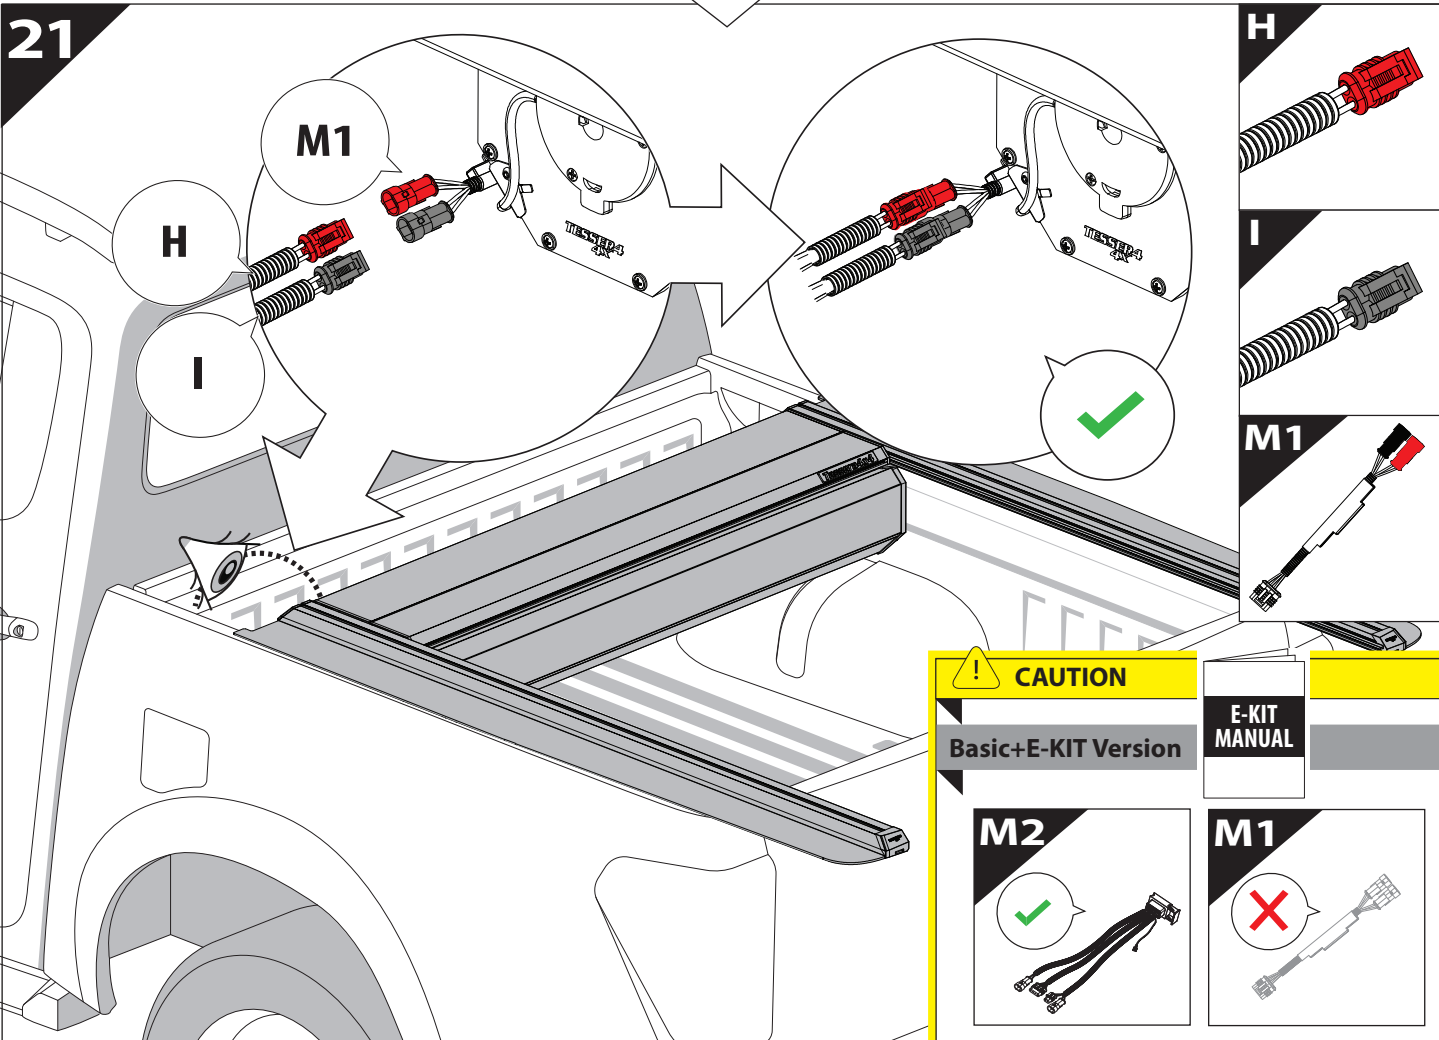

	CAR		TESSERA ROLL+
BEAM		↔	
STOP		↔	

15

18. 1

Basic+S-KIT Version

S-KIT
MANUAL

19

20

21

CAUTION
Basic+E-KIT Version

E-KIT
MANUAL

22

23

24

25

X:1100mm Y:200mm

26