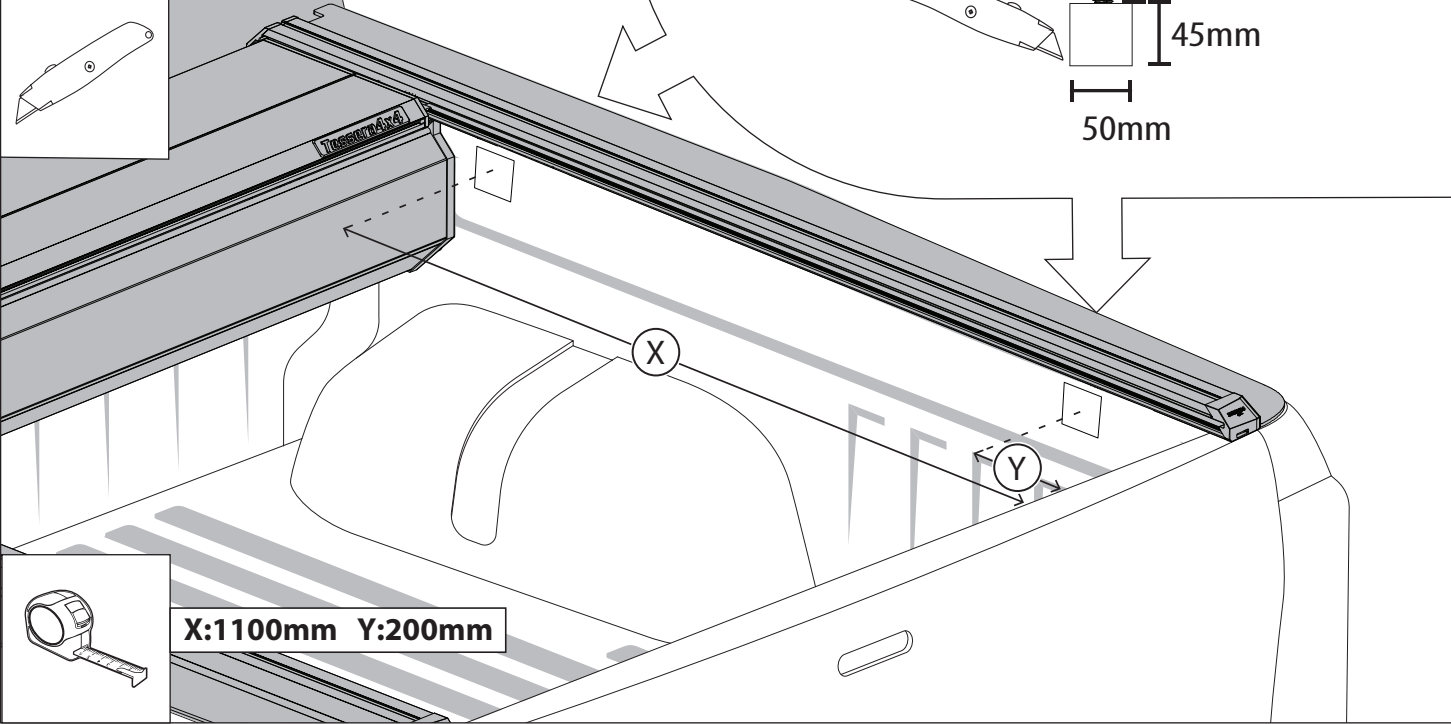

CAUTION
Basic+E-KIT Version

E-KIT
MANUAL

22

23

24

25

X:1100mm Y:200mm

26