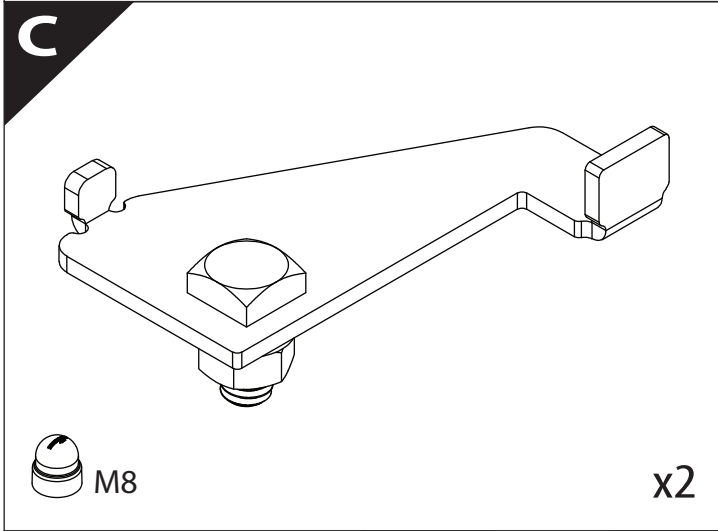

Installation Manual

PART NUMBER(S)	Model Year
TESS-1401 ROLL	VW Amarok 2010-2021
Cab(s)	Installation Time / Weight
Double Cab	40-60 minutes / 53-57 kg

Ø 25 mm / Ø 40 mm

+

4 mm

T 30

1 - 25 Nm

10, 12, 13, 17 mm