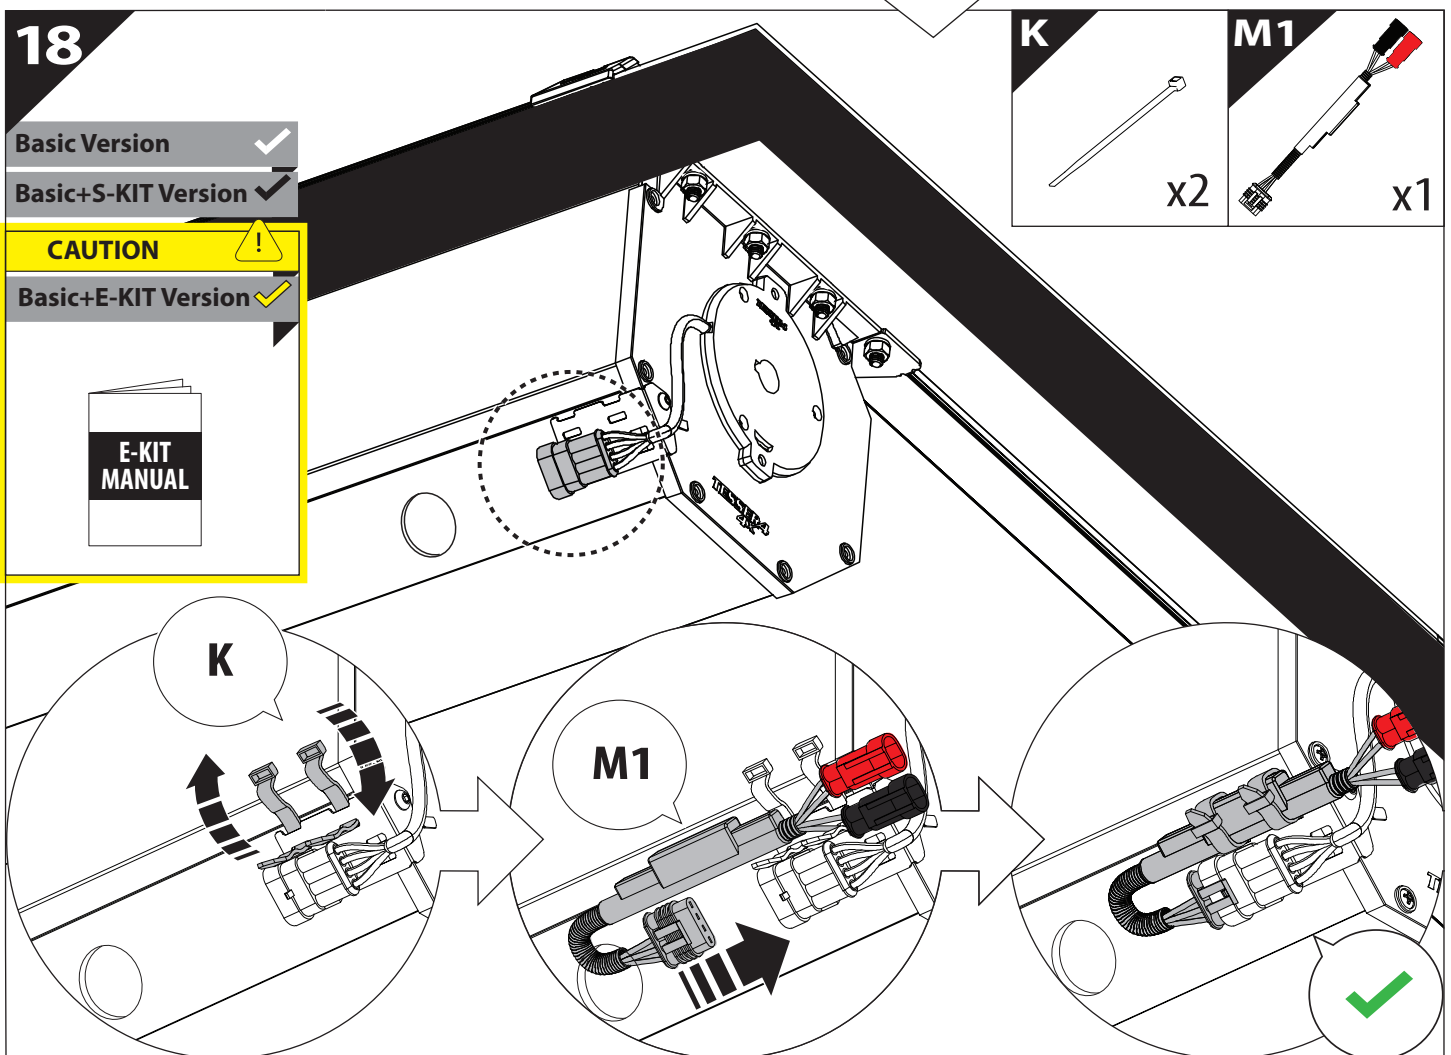

9.3

11

Only to be installed by authorized personnel

11.1

11.2

14

x2

T30

	CAR		TESSERA ROLL+
BEAM		↔	
STOP		↔	

15

18. 1

Basic+S-KIT Version

S-KIT
MANUAL

19

20

21