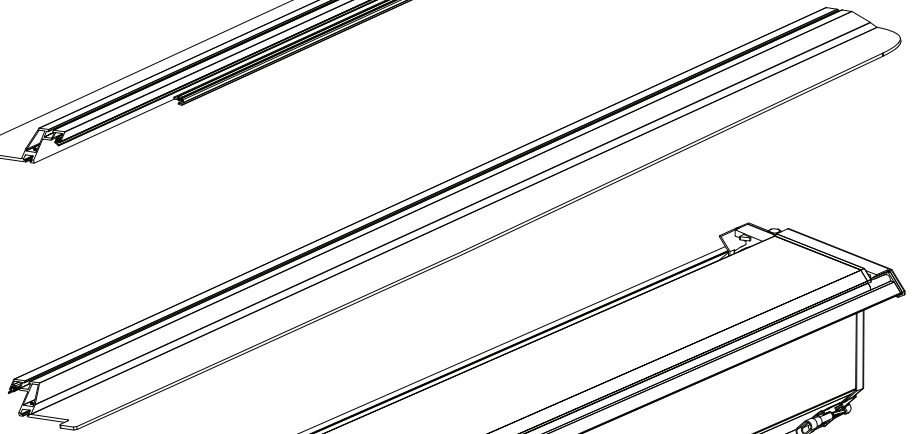

Installation Manual

PART NUMBER(S)	Model Year
TESS-1401 ROLL	VW Amarok 2010-2021
Cab(s)	Installation Time / Weight
Double Cab	40-60 minutes / 53-57 kg

Ø 25 mm / Ø 40 mm

+

4 mm

T 30

1 - 25 Nm

10, 12, 13, 17 mm

x1

B

A

KITS

L

3

4

9.2