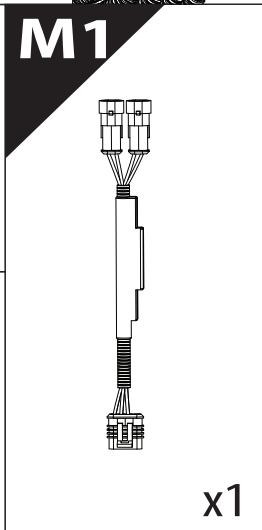

Installation Manual

PART NUMBER(S)	Model Year
TESS-1401 ROLL	VW Amarok 2010-2021
Cab(s)	Installation Time / Weight
Double Cab	40-60 minutes / 53-57 kg

Ø 25 mm / Ø 40 mm

+

4 mm

T 30

1 - 25 Nm

10, 12, 13, 17 mm

x1

B

A

KITS

L

3

4

9.2

	CAR		TESSERA ROLL+
BEAM		↔	
STOP		↔	

15

18. 1

Basic+S-KIT Version

S-KIT
MANUAL

19

20

21