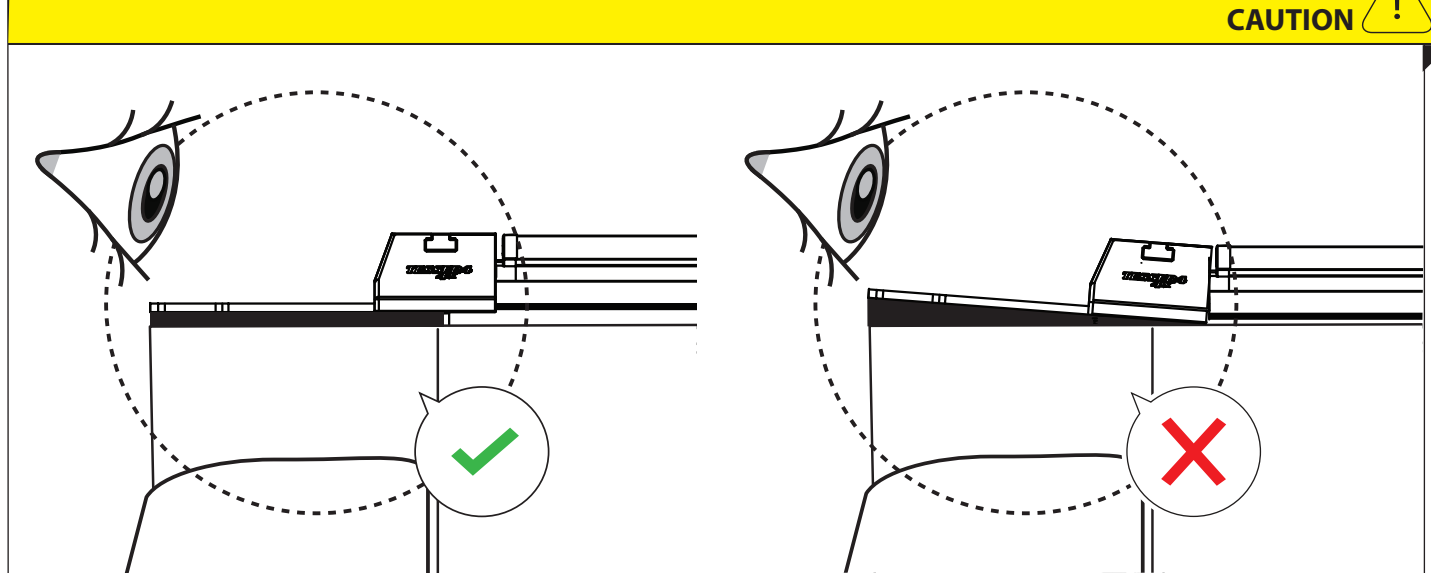

X:1100mm Y:200mm