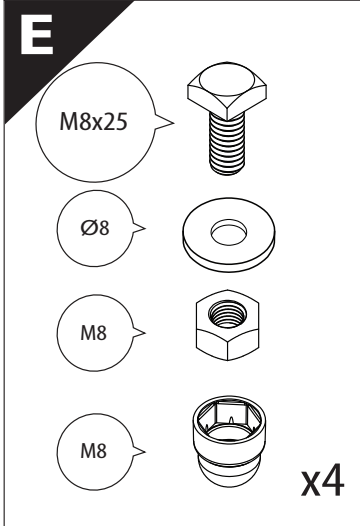

Installation Manual

PART NUMBER(S)	Model Year
TESS-1401 ROLL	VW Amarok 2010-2021
Cab(s)	Installation Time / Weight
Double Cab	40-60 minutes / 53-57 kg

Ø 25 mm / Ø 40 mm

+

4 mm

T 30

1 - 25 Nm

10, 12, 13, 17 mm

x1

B

A

KITS

L

3

4

9.2

CAUTION
Basic+E-KIT Version

E-KIT
MANUAL

22

23

24

25

X:1100mm Y:200mm

26