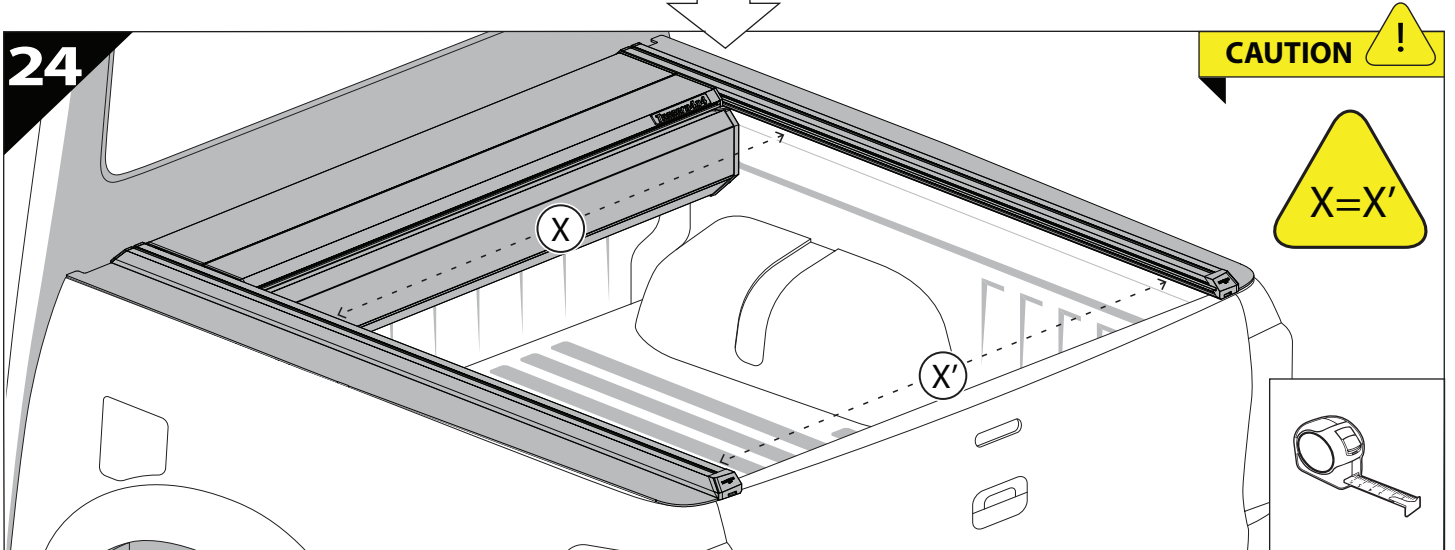

CAUTION
Basic+E-KIT Version

E-KIT
MANUAL

22

23

24

25

X:1100mm Y:200mm

26