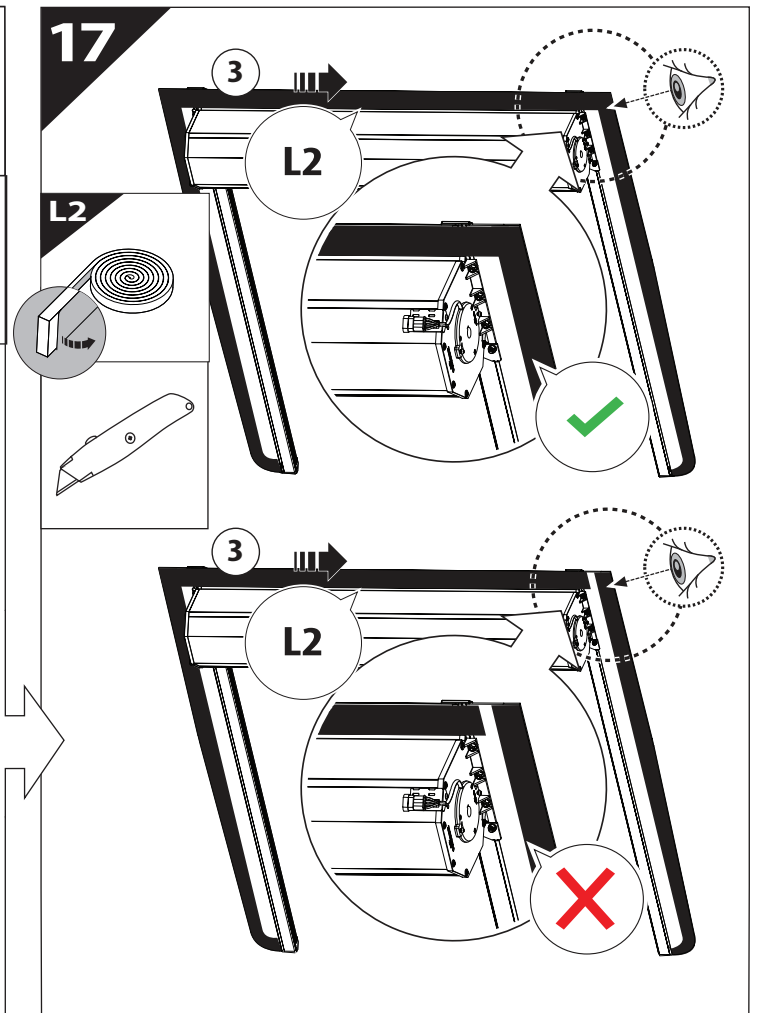

	CAR		TESSERA ROLL+
BEAM		↔	
STOP		↔	

15

18. 1

Basic+S-KIT Version

S-KIT
MANUAL

19

20

21