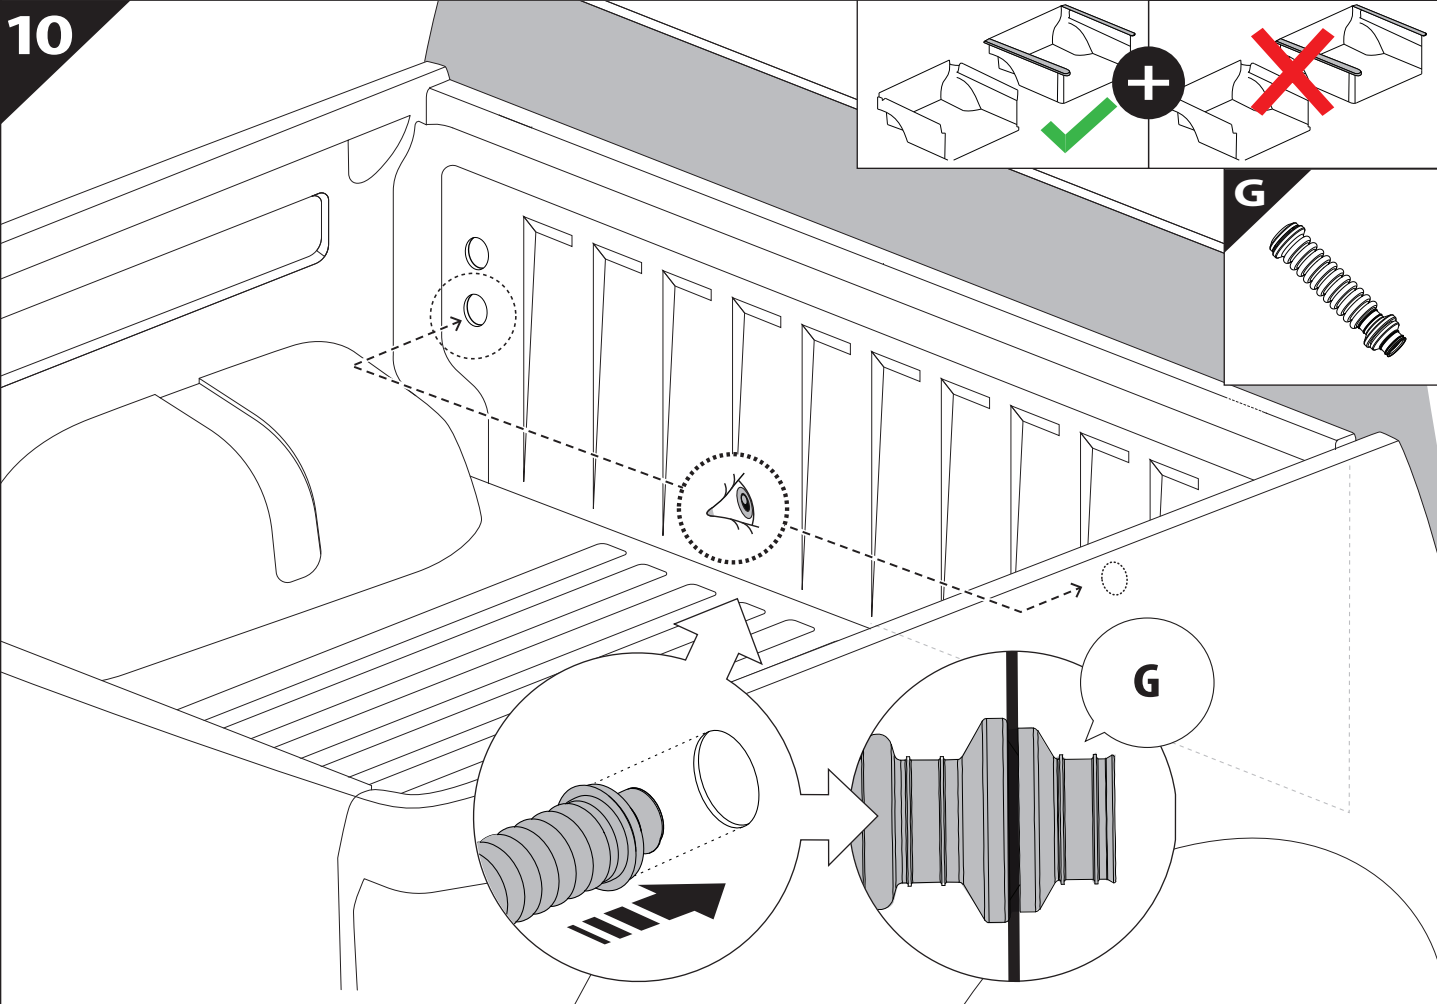

11

Only to be installed by authorized personnel