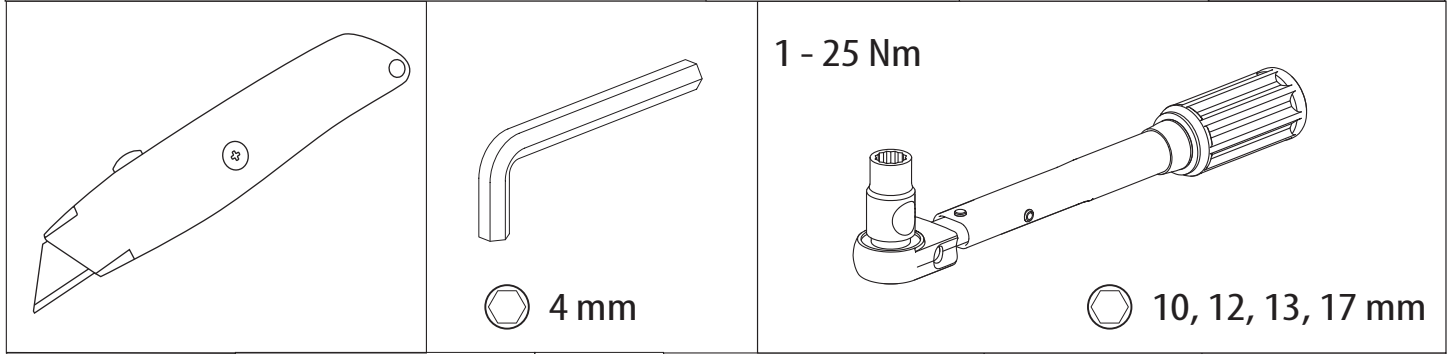

Installation Manual

PART NUMBER(S)	Model Year
TESS 140 ROLL	Nissan D40 (with c-channels)
TESS 1402 ROLL	
TESS 1403 ROLL	
Cab(s)	Installation Time / Weight
Double Cab & Space Cab	40-60 minutes / 53-57 kg