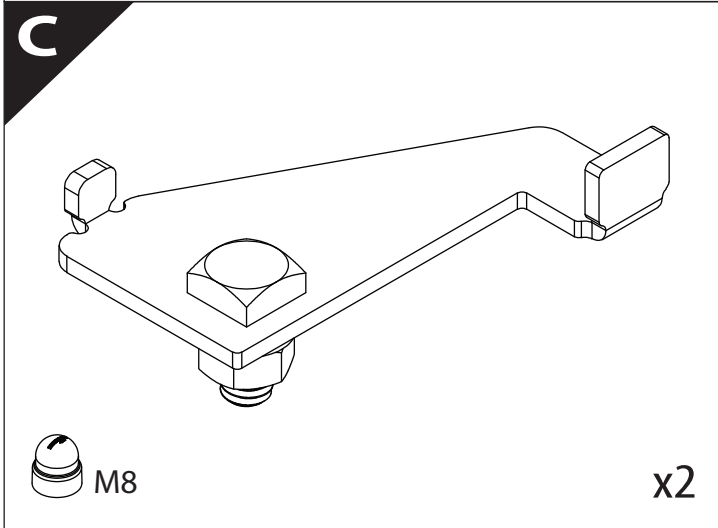

Installation Manual

PART NUMBER(S)	Model Year
TESS 140 ROLL	Nissan D40 (with c-channels)
TESS 1402 ROLL	
TESS 1403 ROLL	
Cab(s)	Installation Time / Weight
Double Cab & Space Cab	40-60 minutes / 53-57 kg