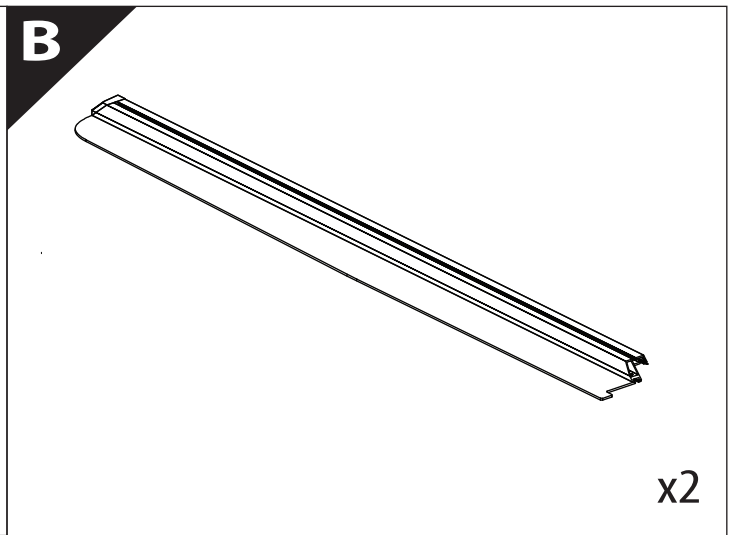

Installation Manual

PART NUMBER(S)	Model Year
TESS 140 ROLL	Nissan D40 (with c-channels)
TESS 1402 ROLL	
TESS 1403 ROLL	
Cab(s)	Installation Time / Weight
Double Cab & Space Cab	40-60 minutes / 53-57 kg