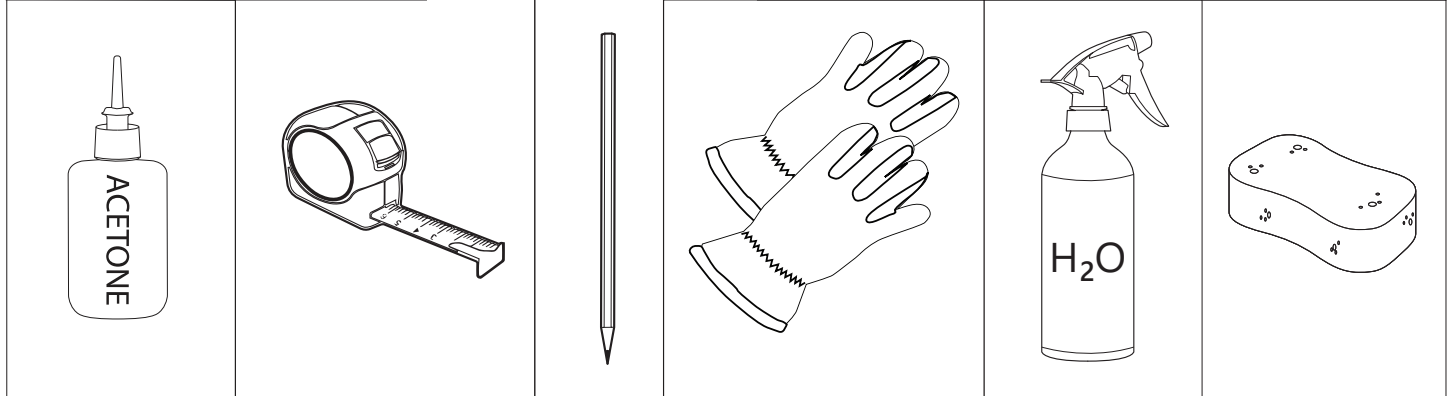

Installation Manual

PART NUMBER(S)	Model Year
TESS 140 ROLL	Nissan D40 (with c-channels)
TESS 1402 ROLL	
TESS 1403 ROLL	
Cab(s)	Installation Time / Weight
Double Cab & Space Cab	40-60 minutes / 53-57 kg