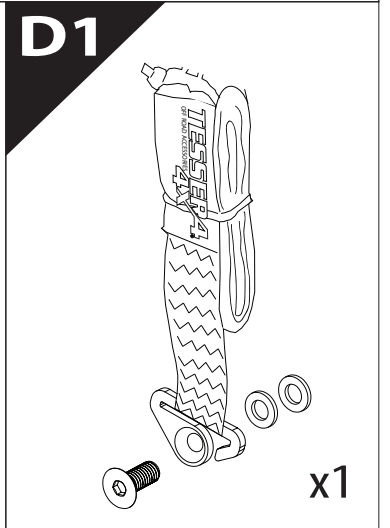

Installation Manual

PART NUMBER(S)	Model Year
TESS 140 ROLL	Nissan D40 (with c-channels)
TESS 1402 ROLL	
TESS 1403 ROLL	
Cab(s)	Installation Time / Weight
Double Cab & Space Cab	40-60 minutes / 53-57 kg