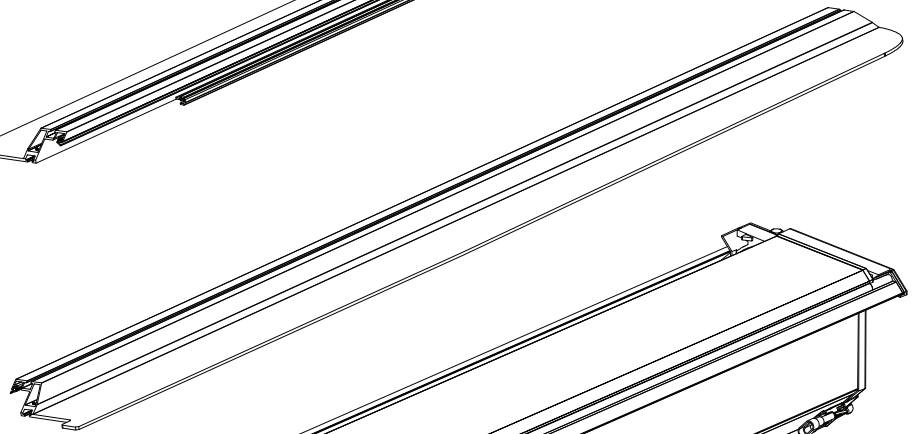

Installation Manual

PART NUMBER(S)	Model Year
TESS 140 ROLL	Nissan D40 (with c-channels)
TESS 1402 ROLL	
TESS 1403 ROLL	
Cab(s)	Installation Time / Weight
Double Cab & Space Cab	40-60 minutes / 53-57 kg