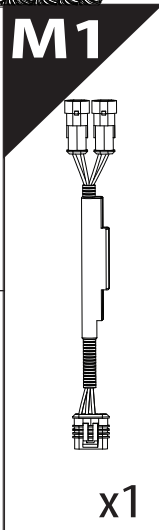

Installation Manual

PART NUMBER(S)	Model Year
TESS 140 ROLL	Nissan D40 (with c-channels)
TESS 1402 ROLL	
TESS 1403 ROLL	
Cab(s)	Installation Time / Weight
Double Cab & Space Cab	40-60 minutes / 53-57 kg

B

A

KITS

L

3

4

9.2

9.3