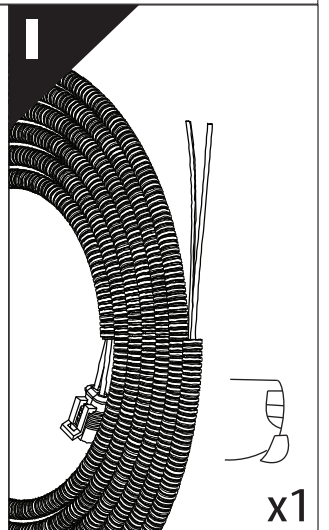

Installation Manual

PART NUMBER(S)	Model Year
TESS 140 ROLL	Nissan D40 (with c-channels)
TESS 1402 ROLL	
TESS 1403 ROLL	
Cab(s)	Installation Time / Weight
Double Cab & Space Cab	40-60 minutes / 53-57 kg

B

A

KITS

L

3

4

9.2

9.3