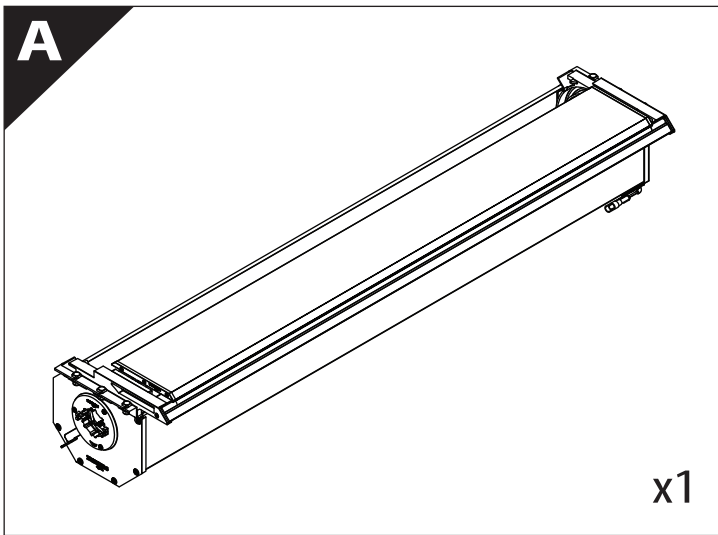

Installation Manual

PART NUMBER(S)	Model Year
TESS 140 ROLL	Nissan D40 (with c-channels)
TESS 1402 ROLL	
TESS 1403 ROLL	
Cab(s)	Installation Time / Weight
Double Cab & Space Cab	40-60 minutes / 53-57 kg