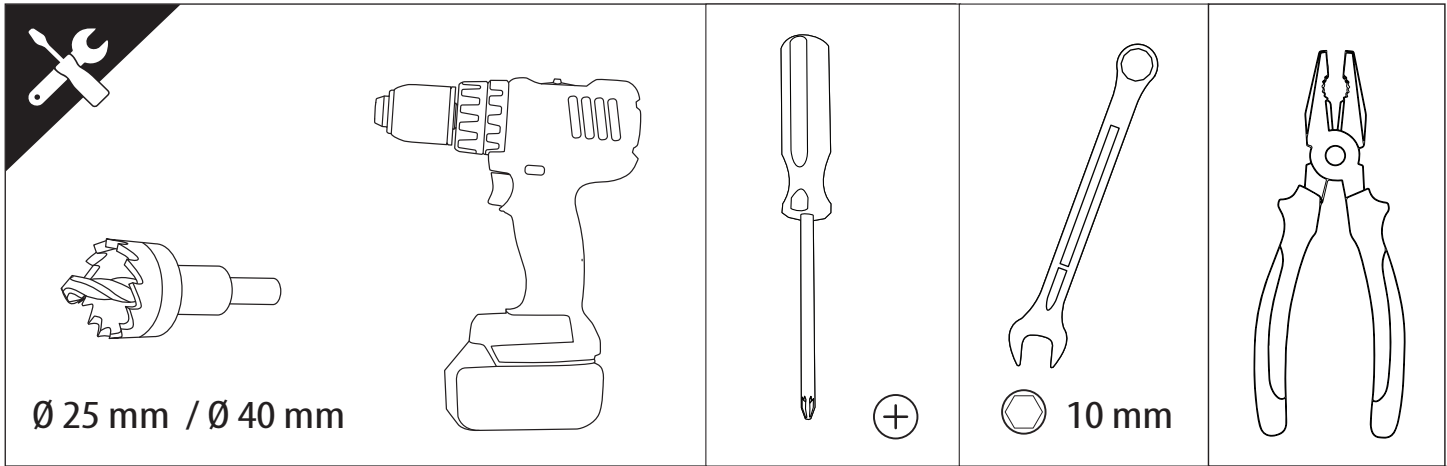

Installation Manual

PART NUMBER(S)	Model Year
TESS 140 ROLL	Nissan D40 (with c-channels)
TESS 1402 ROLL	
TESS 1403 ROLL	
Cab(s)	Installation Time / Weight
Double Cab & Space Cab	40-60 minutes / 53-57 kg