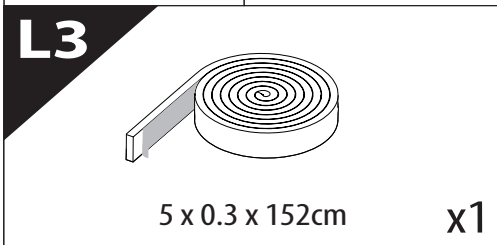

Installation Manual

PART NUMBER(S)	Model Year
TESS 140 ROLL	Nissan D40 (with c-channels)
TESS 1402 ROLL	
TESS 1403 ROLL	
Cab(s)	Installation Time / Weight
Double Cab & Space Cab	40-60 minutes / 53-57 kg