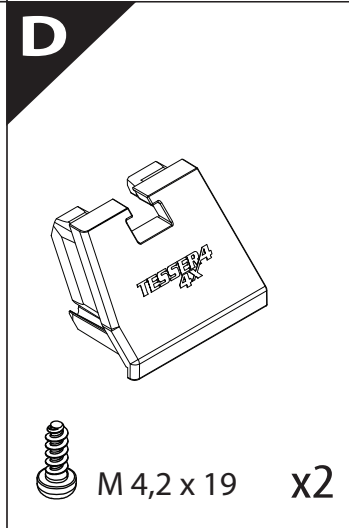

Installation Manual

PART NUMBER(S)	Model Year
TESS 140 ROLL	Nissan D40 (with c-channels)
TESS 1402 ROLL	
TESS 1403 ROLL	
Cab(s)	Installation Time / Weight
Double Cab & Space Cab	40-60 minutes / 53-57 kg