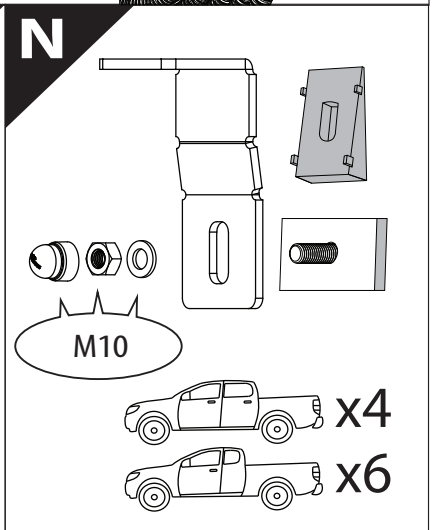

Installation Manual

PART NUMBER(S)	Model Year
TESS 140 ROLL	Nissan D40 (with c-channels)
TESS 1402 ROLL	
TESS 1403 ROLL	
Cab(s)	Installation Time / Weight
Double Cab & Space Cab	40-60 minutes / 53-57 kg