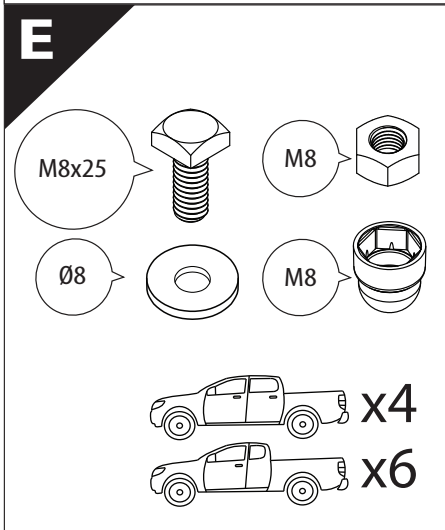

Installation Manual

PART NUMBER(S)	Model Year
TESS 140 ROLL	Nissan D40 (with c-channels)
TESS 1402 ROLL	
TESS 1403 ROLL	
Cab(s)	Installation Time / Weight
Double Cab & Space Cab	40-60 minutes / 53-57 kg