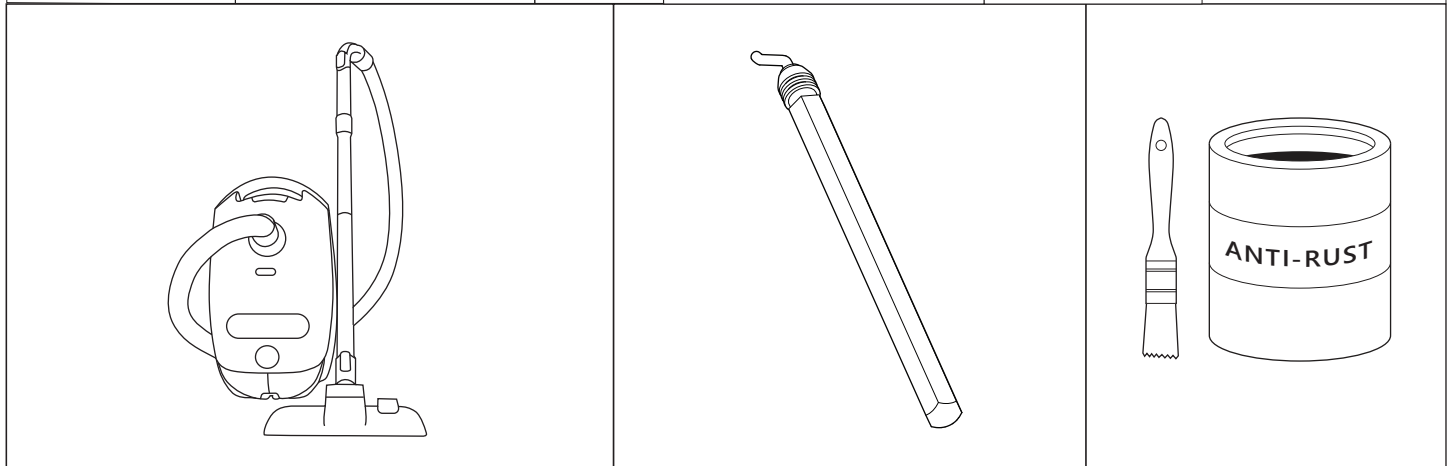

Installation Manual

PART NUMBER(S)	Model Year
TESS 140 ROLL	Nissan D40 (with c-channels)
TESS 1402 ROLL	
TESS 1403 ROLL	
Cab(s)	Installation Time / Weight
Double Cab & Space Cab	40-60 minutes / 53-57 kg