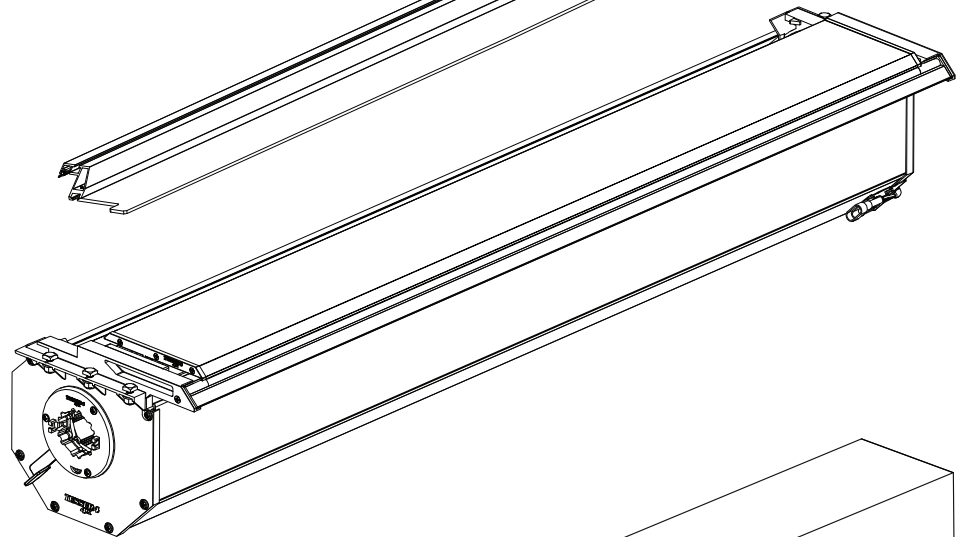

Installation Manual

PART NUMBER(S)	Model Year
TESS 140 ROLL	Nissan D40 (with c-channels)
TESS 1402 ROLL	
TESS 1403 ROLL	
Cab(s)	Installation Time / Weight
Double Cab & Space Cab	40-60 minutes / 53-57 kg