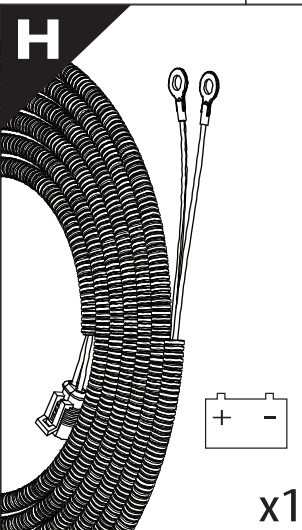

Installation Manual

PART NUMBER(S)	Model Year
TESS 140 ROLL	Nissan D40 (with c-channels)
TESS 1402 ROLL	
TESS 1403 ROLL	
Cab(s)	Installation Time / Weight
Double Cab & Space Cab	40-60 minutes / 53-57 kg

B

A

KITS

L

3

4

9.2

9.3