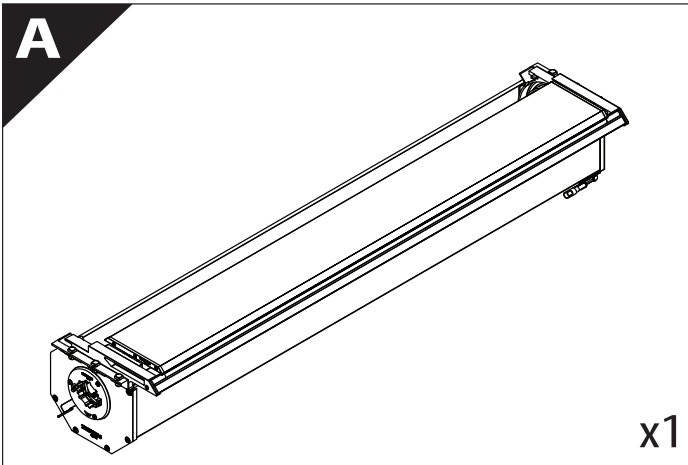

Tessera Roll+

Basic Version + ⚡ E-KIT

Installation Manual

PART NUMBER(S)	Model Year
TESS-1401 ROL+E-KIT	VW Amarok 2010-2021
Cab(s)	Installation Time / Weight
Double Cab	40-60 minutes / 53-57 kg

M2

x1

N

M10