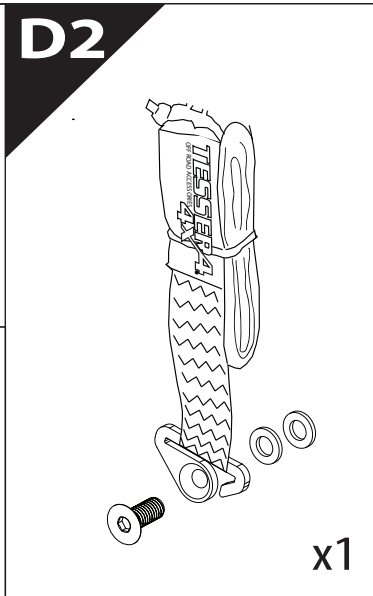

Tessera Roll+

Basic Version + ⚡ E-KIT

Installation Manual

PART NUMBER(S)	Model Year
TESS-1401 ROL+E-KIT	VW Amarok 2010-2021
Cab(s)	Installation Time / Weight
Double Cab	40-60 minutes / 53-57 kg

M2

x1

N

M10