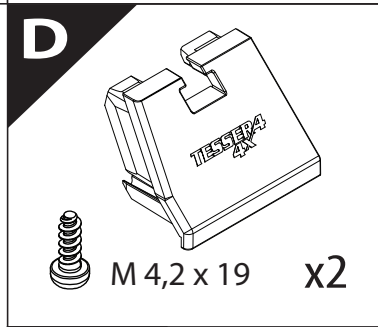

Tessera Roll+

Basic Version + ⚡ E-KIT

Installation Manual

PART NUMBER(S)	Model Year
TESS-1401 ROL+E-KIT	VW Amarok 2010-2021
Cab(s)	Installation Time / Weight
Double Cab	40-60 minutes / 53-57 kg

M2

x1

N

M10

M6x20

E2

4 Nm

18

19

21

X:520mm Y:300mm

C: 520mm D:200mm