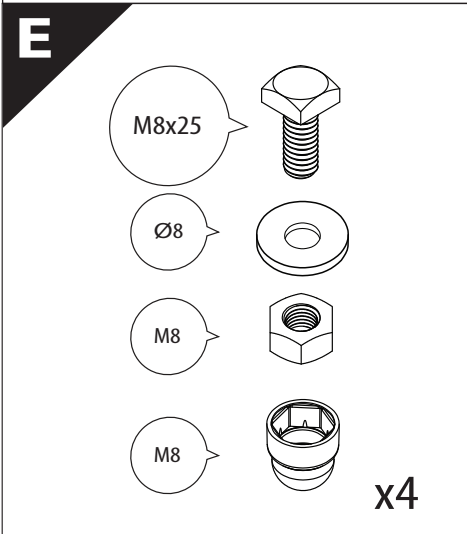

Tessera Roll+

Basic Version + ⚡ E-KIT

Installation Manual

PART NUMBER(S)	Model Year
TESS-1401 ROL+E-KIT	VW Amarok 2010-2021
Cab(s)	Installation Time / Weight
Double Cab	40-60 minutes / 53-57 kg

M2

x1

N

M10

M6x20

E2

4 Nm

18

19

21

X:520mm Y:300mm

C: 520mm D:200mm