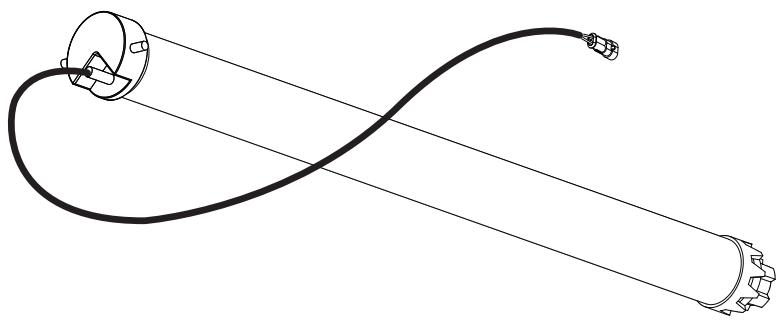

M2

x1

N

M10

x4

O

x1

P

x1

Q

x1

R

x2

S

x2