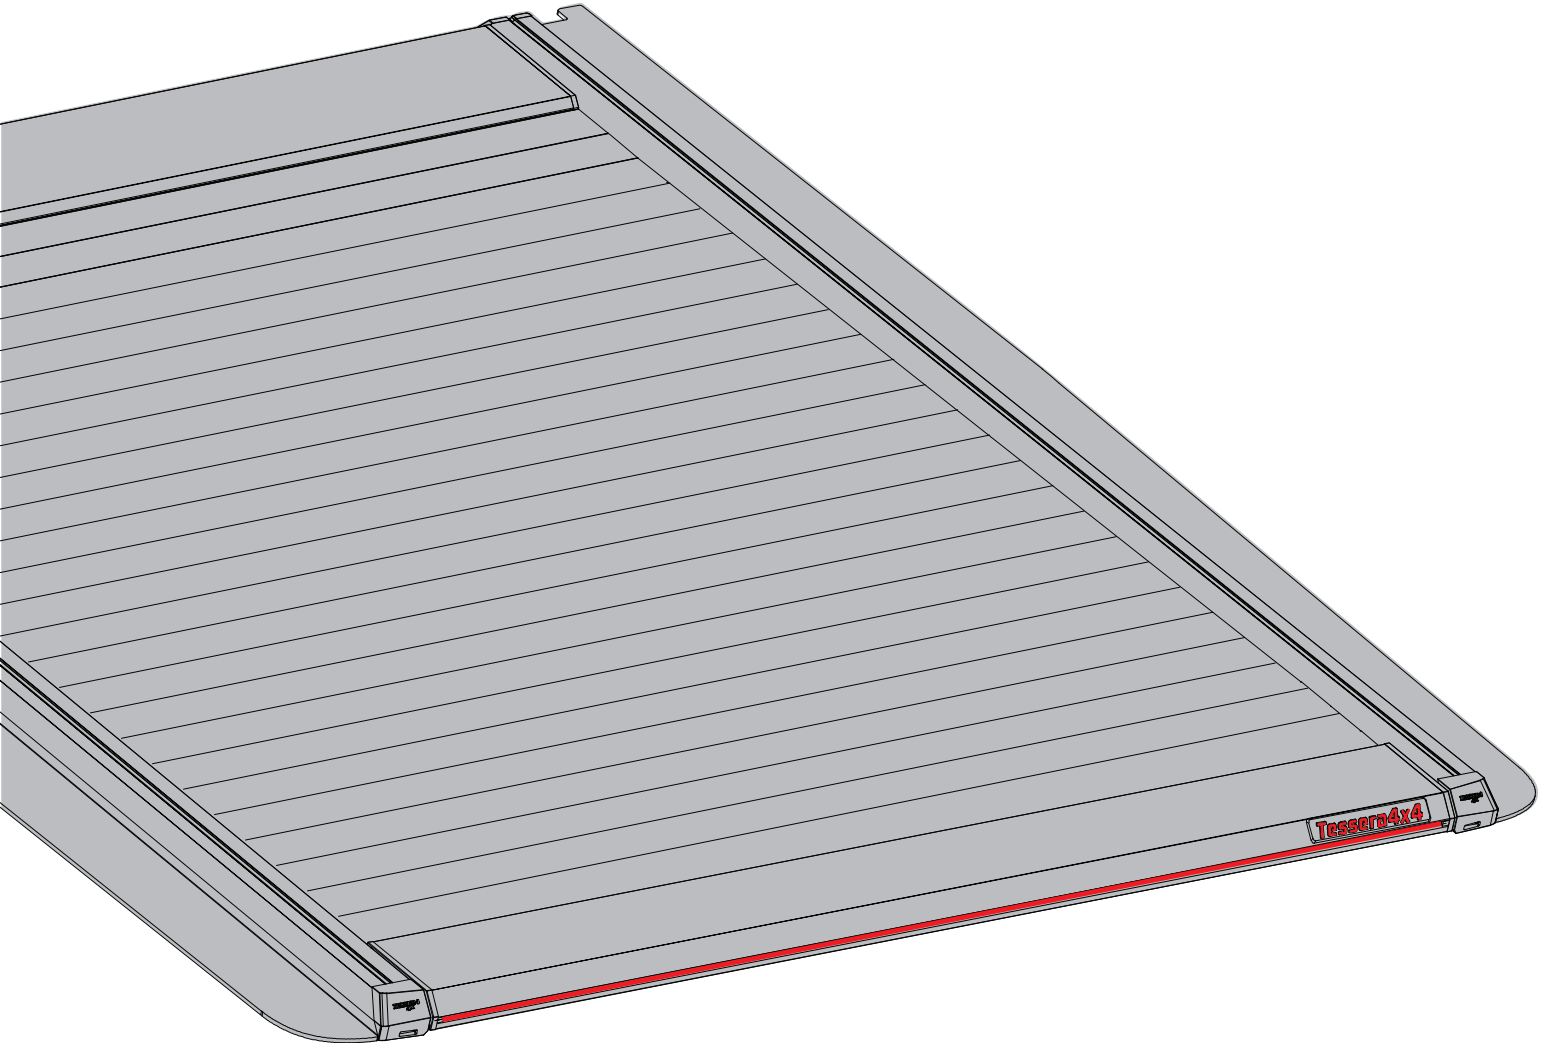

Tessera Roll+

Basic Version + ⚡ E-KIT

Installation Manual

PART NUMBER(S)	Model Year
TESS-1401 ROL+E-KIT	VW Amarok 2010-2021
Cab(s)	Installation Time / Weight
Double Cab	40-60 minutes / 53-57 kg

M2

x1

N

M10