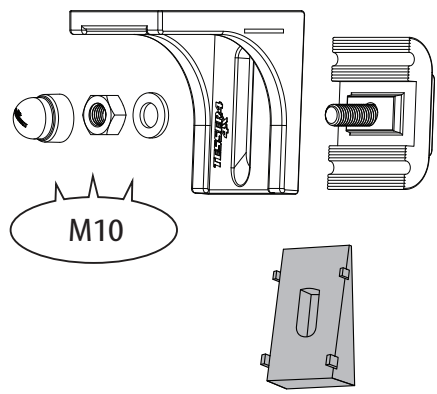

Tessera Roll+

Basic Version + ⚡ E-KIT

Installation Manual

PART NUMBER(S)	Model Year
TESS-1401 ROL+E-KIT	VW Amarok 2010-2021
Cab(s)	Installation Time / Weight
Double Cab	40-60 minutes / 53-57 kg

M2

x1

N

M10

M6x20

E2

4 Nm

18

19

21

X:520mm Y:300mm

C: 520mm D:200mm