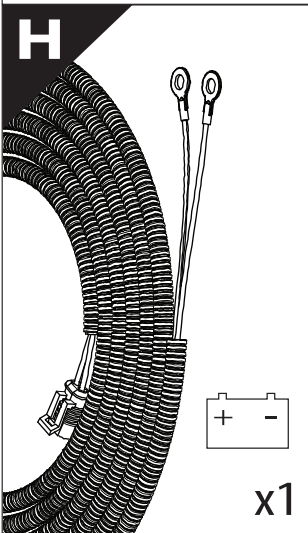

Tessera Roll+

Basic Version + ⚡ E-KIT

Installation Manual

PART NUMBER(S)	Model Year
TESS-1401 ROL+E-KIT	VW Amarok 2010-2021
Cab(s)	Installation Time / Weight
Double Cab	40-60 minutes / 53-57 kg

M2

x1

N

M10

M6x20

E2

4 Nm

18

19

21

X:520mm Y:300mm

C: 520mm D:200mm