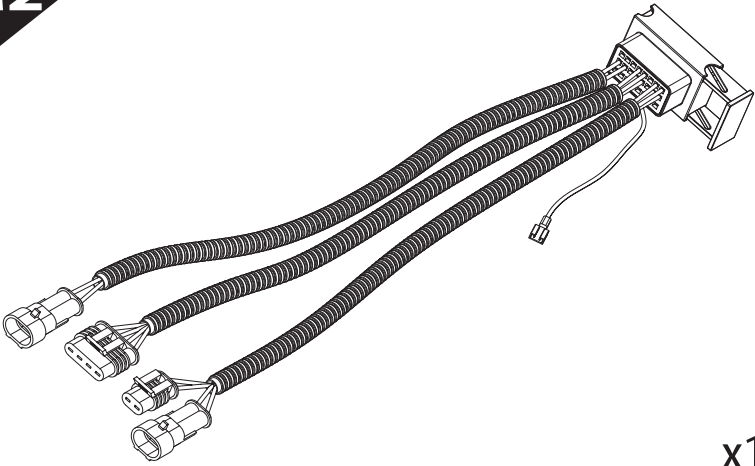

Tessera Roll+

Basic Version + ⚡ E-KIT

Installation Manual

PART NUMBER(S)	Model Year
TESS-1401 ROL+E-KIT	VW Amarok 2010-2021
Cab(s)	Installation Time / Weight
Double Cab	40-60 minutes / 53-57 kg

M2

x1

N

M10