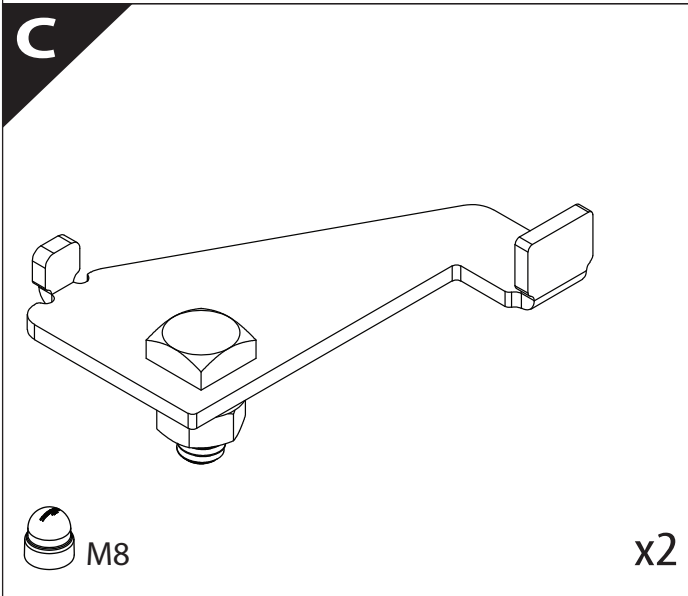

Tessera Roll+

Basic Version + ⚡ E-KIT

Installation Manual

PART NUMBER(S)	Model Year
TESS-1401 ROL+E-KIT	VW Amarok 2010-2021
Cab(s)	Installation Time / Weight
Double Cab	40-60 minutes / 53-57 kg

M2

x1

N

M10

M6x20

E2

4 Nm

18

19

21

X:520mm Y:300mm

C: 520mm D:200mm