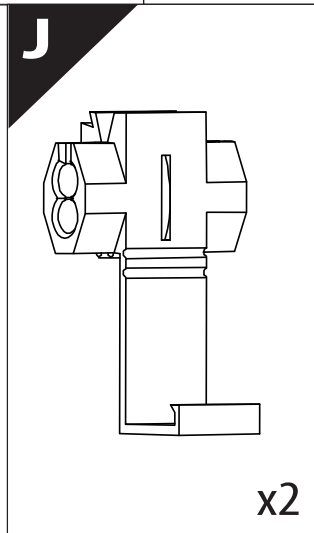

Tessera Roll+

Basic Version + ⚡ E-KIT

Installation Manual

PART NUMBER(S)	Model Year
TESS-1401 ROL+E-KIT	VW Amarok 2010-2021
Cab(s)	Installation Time / Weight
Double Cab	40-60 minutes / 53-57 kg

M2

x1

N

M10

M6x20

E2

4 Nm

18

19

21

X:520mm Y:300mm

C: 520mm D:200mm