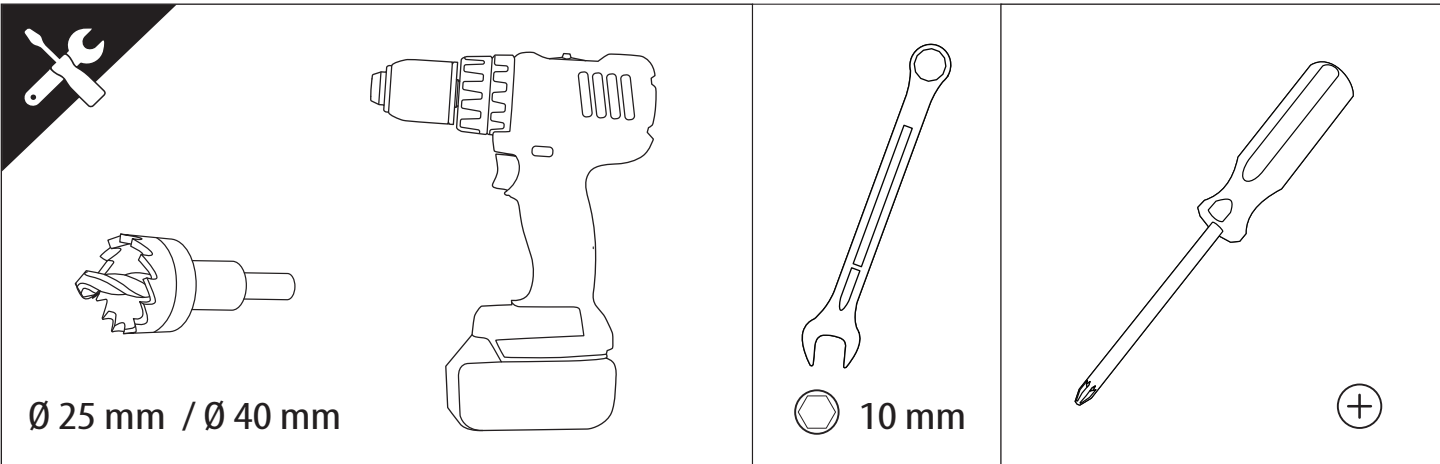

Installation Manual

PART NUMBER(S)	Model Year
TESS 150 SE	Nissan D40 (no c-channels)
TESS 1502 SE	
TESS 1503 SE	
Cab(s)	Installation Time / Weight
Double Cab & Space Cab	40-60 minutes / 53-57 kg

B

A

KITS

G

3

4

7

X:550mm Y:300mm

X:550mm Y:350mm

10

11

14