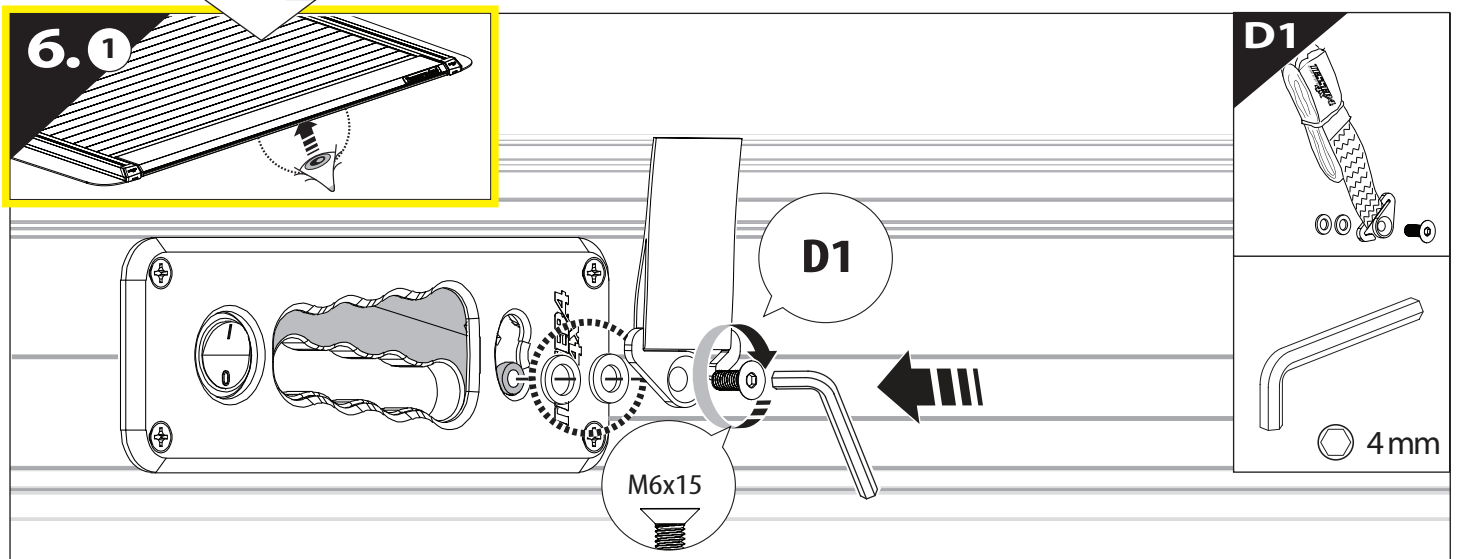

Installation Manual

PART NUMBER(S)	Model Year
TESS 150 SE	Nissan D40 (no c-channels)
TESS 1502 SE	
TESS 1503 SE	
Cab(s)	Installation Time / Weight
Double Cab & Space Cab	40-60 minutes / 53-57 kg

B

A

KITS

G

3

4

7

X:550mm Y:300mm

X:550mm Y:350mm

10

11

14