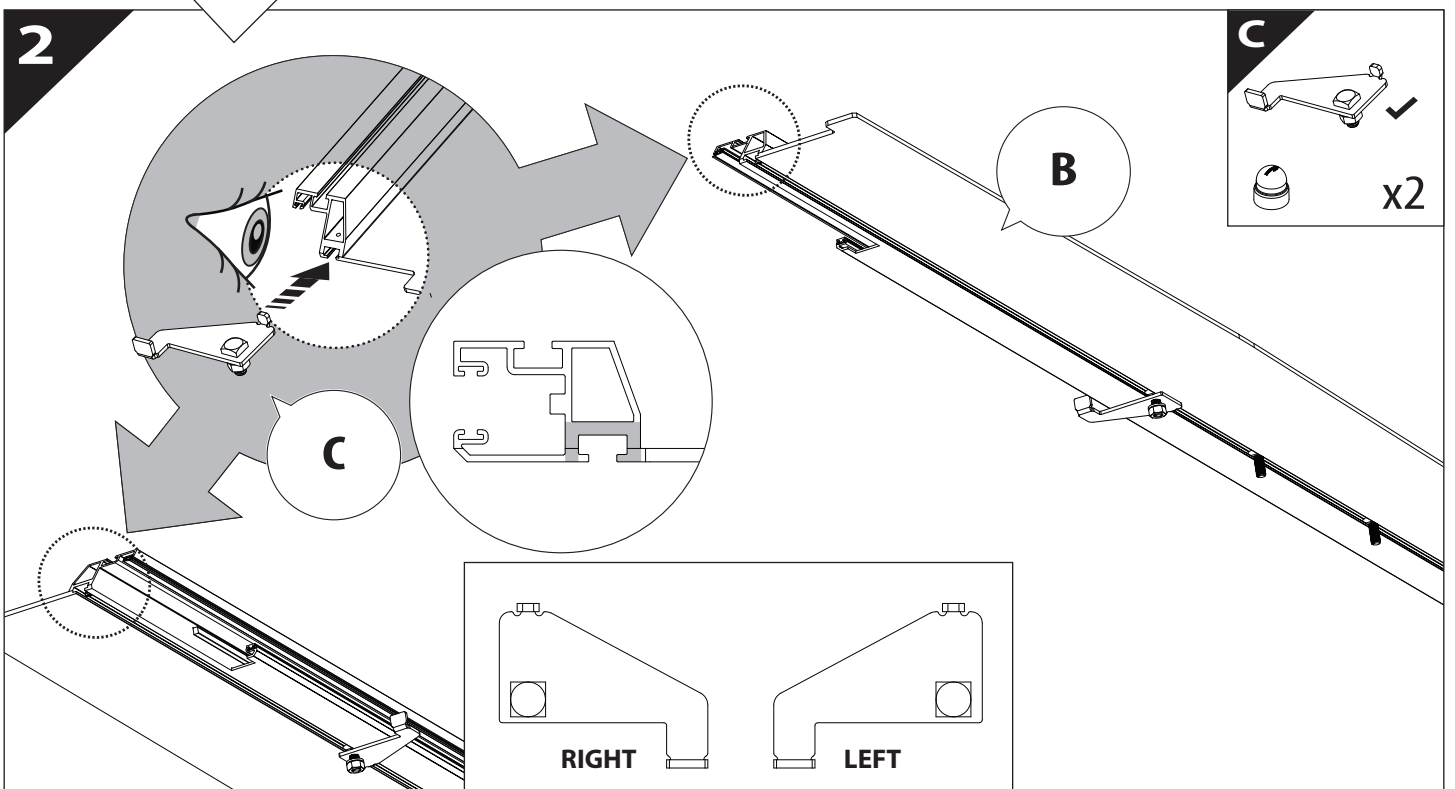

Installation Manual

PART NUMBER(S)	Model Year
TESS 150 SE	Nissan D40 (no c-channels)
TESS 1502 SE	
TESS 1503 SE	
Cab(s)	Installation Time / Weight
Double Cab & Space Cab	40-60 minutes / 53-57 kg

B

A

KITS

G

3

4

7

X:550mm Y:300mm

X:550mm Y:350mm

10

11

14