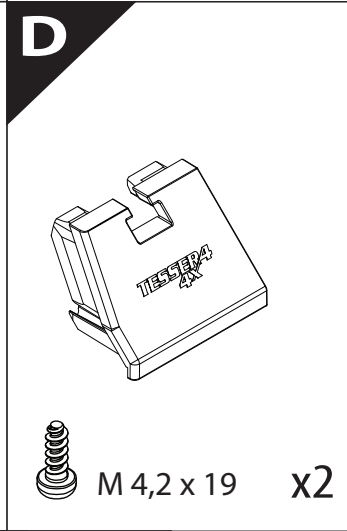

Installation Manual

PART NUMBER(S)	Model Year
TESS 150 SE	Nissan D40 (no c-channels)
TESS 1502 SE	
TESS 1503 SE	
Cab(s)	Installation Time / Weight
Double Cab & Space Cab	40-60 minutes / 53-57 kg

B

A

KITS

G

3

4

7

X:550mm Y:300mm

X:550mm Y:350mm

10

11

14