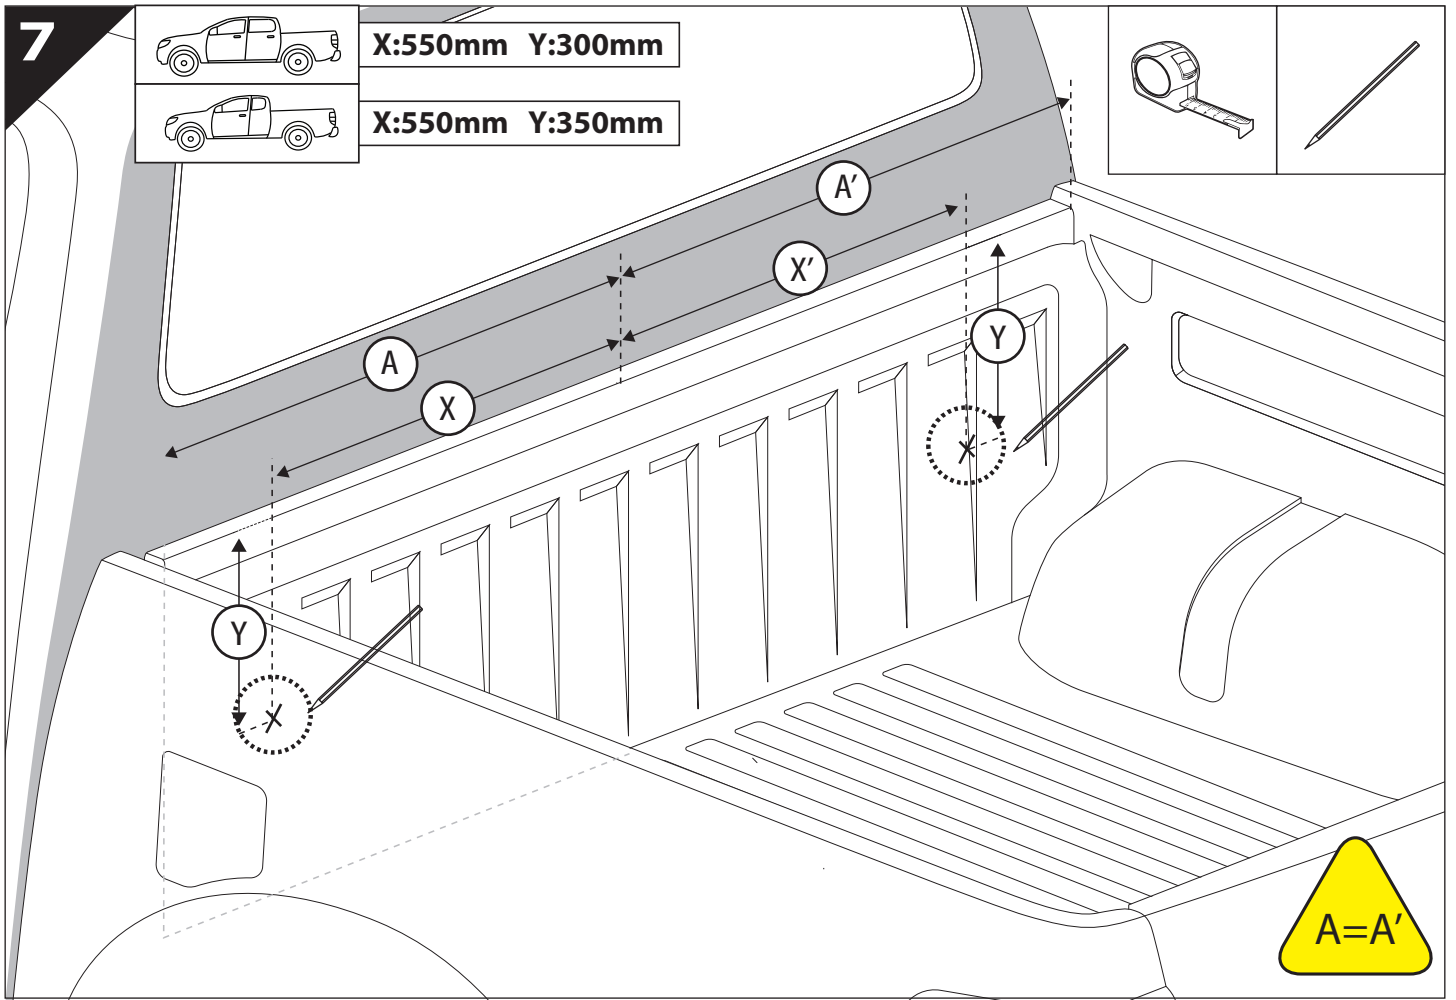

Installation Manual

PART NUMBER(S)	Model Year
TESS 150 SE	Nissan D40 (no c-channels)
TESS 1502 SE	
TESS 1503 SE	
Cab(s)	Installation Time / Weight
Double Cab & Space Cab	40-60 minutes / 53-57 kg

B

A

KITS

G

3

4

7

X:550mm Y:300mm

X:550mm Y:350mm

10

11

14