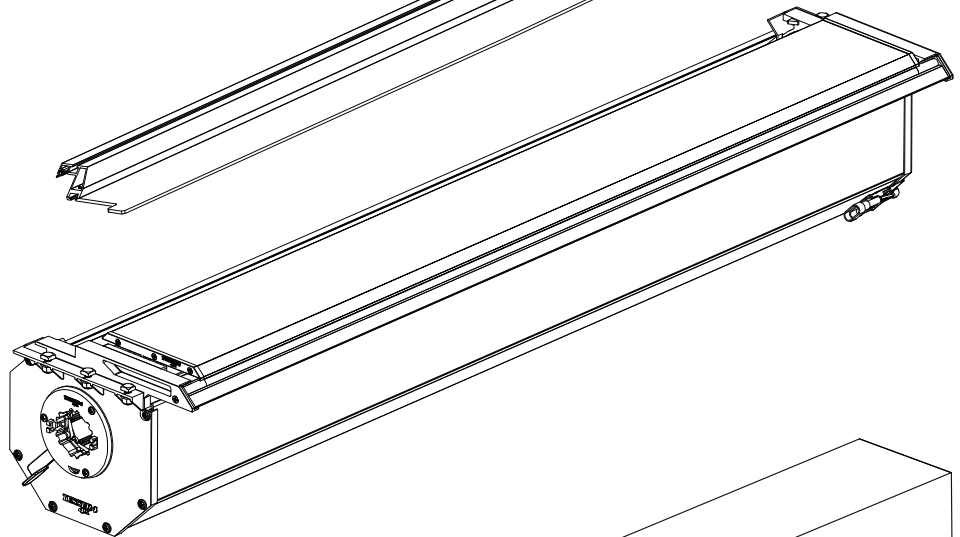

Installation Manual

PART NUMBER(S)	Model Year
TESS 150 SE	Nissan D40 (no c-channels)
TESS 1502 SE	
TESS 1503 SE	
Cab(s)	Installation Time / Weight
Double Cab & Space Cab	40-60 minutes / 53-57 kg

B

A

KITS

G

3

4

7

X:550mm Y:300mm

X:550mm Y:350mm

10

11

14