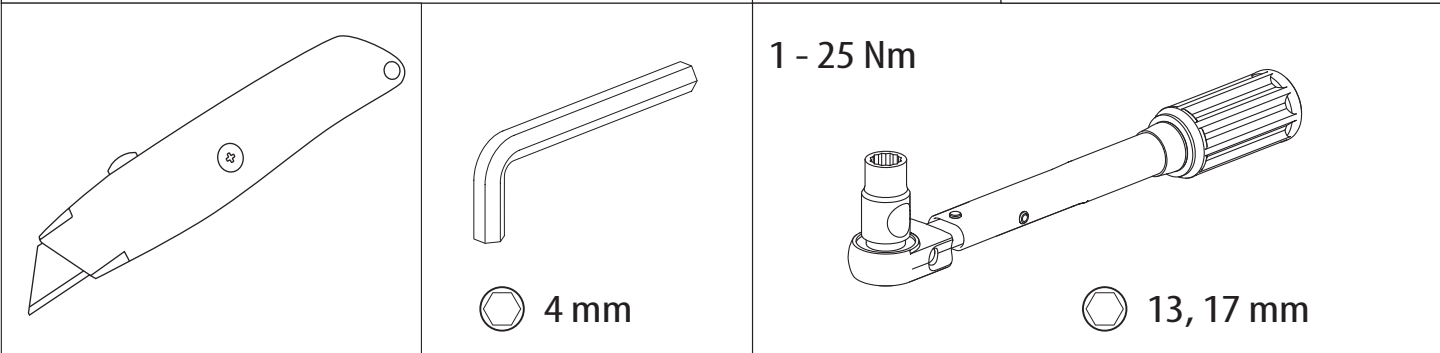

Installation Manual

PART NUMBER(S)	Model Year
TESS 150 SE	Nissan D40 (no c-channels)
TESS 1502 SE	
TESS 1503 SE	
Cab(s)	Installation Time / Weight
Double Cab & Space Cab	40-60 minutes / 53-57 kg

B

A

KITS

G

3

4

7

X:550mm Y:300mm

X:550mm Y:350mm

10

11

14