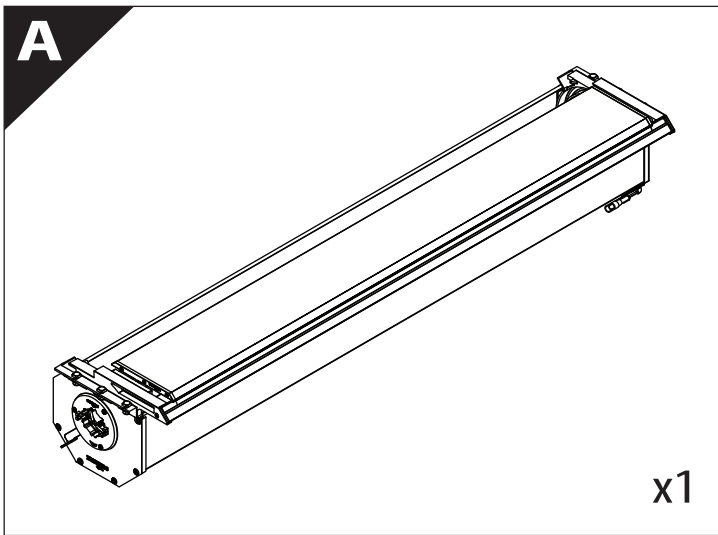

Installation Manual

PART NUMBER(S)	Model Year
TESS 150 SE	Nissan D40 (no c-channels)
TESS 1502 SE	
TESS 1503 SE	
Cab(s)	Installation Time / Weight
Double Cab & Space Cab	40-60 minutes / 53-57 kg

B

A

KITS

G

3

4

7

X:550mm Y:300mm

X:550mm Y:350mm

10

11

14