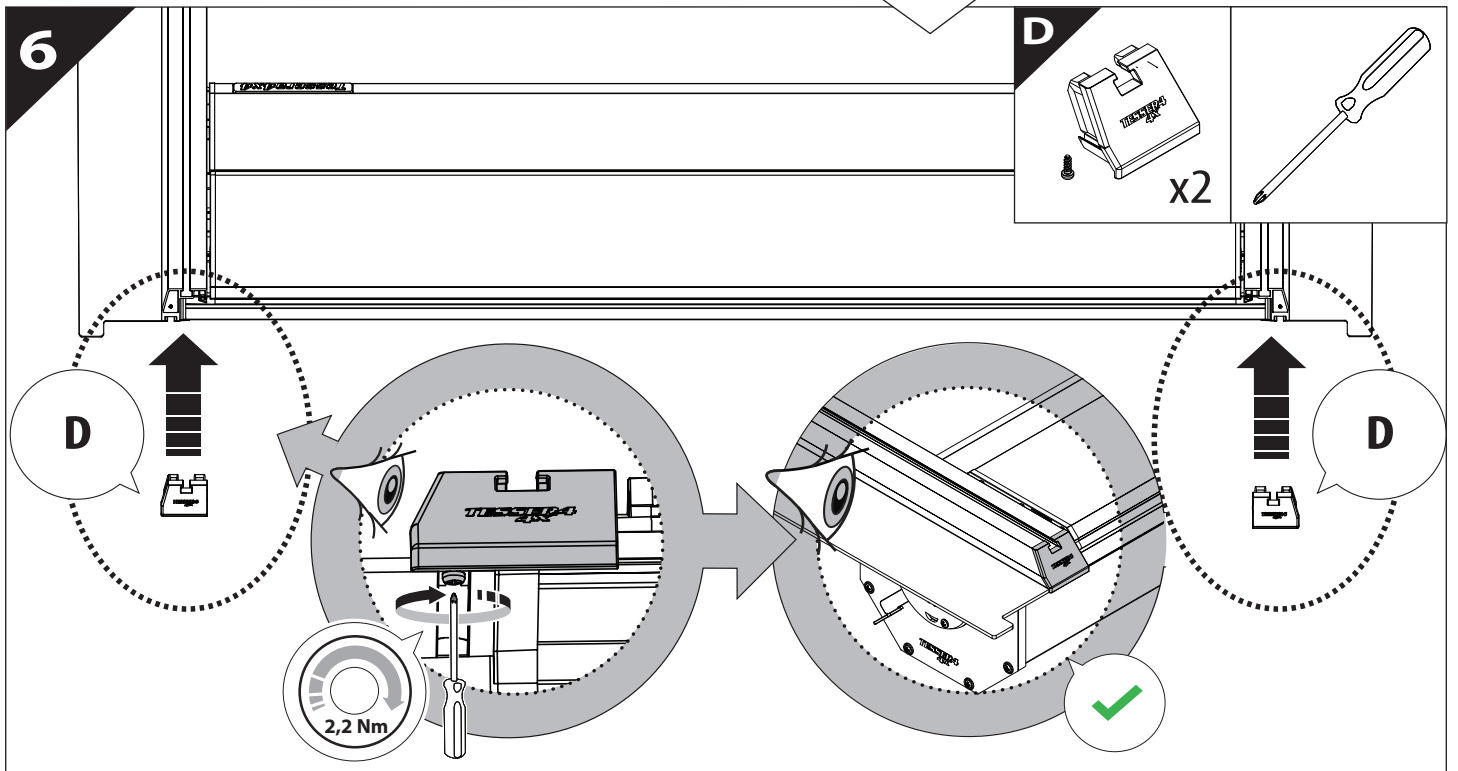

Installation Manual

PART NUMBER(S)	Model Year
TESS 150 SE	Nissan D40 (no c-channels)
TESS 1502 SE	
TESS 1503 SE	
Cab(s)	Installation Time / Weight
Double Cab & Space Cab	40-60 minutes / 53-57 kg

B

A

KITS

G

3

4

7

X:550mm Y:300mm

X:550mm Y:350mm

10

11

14