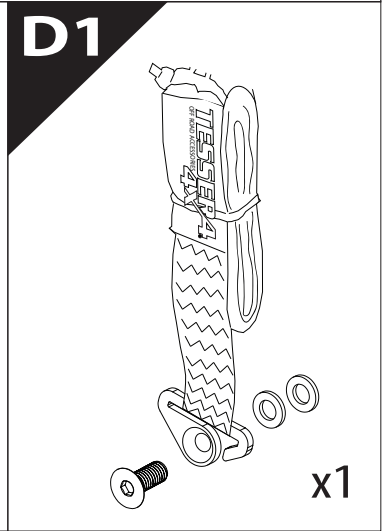

Installation Manual

PART NUMBER(S)	Model Year
TESS 150 SE	Nissan D40 (no c-channels)
TESS 1502 SE	
TESS 1503 SE	
Cab(s)	Installation Time / Weight
Double Cab & Space Cab	40-60 minutes / 53-57 kg

B

A

KITS

G

3

4

7

X:550mm Y:300mm

X:550mm Y:350mm

10

11

14