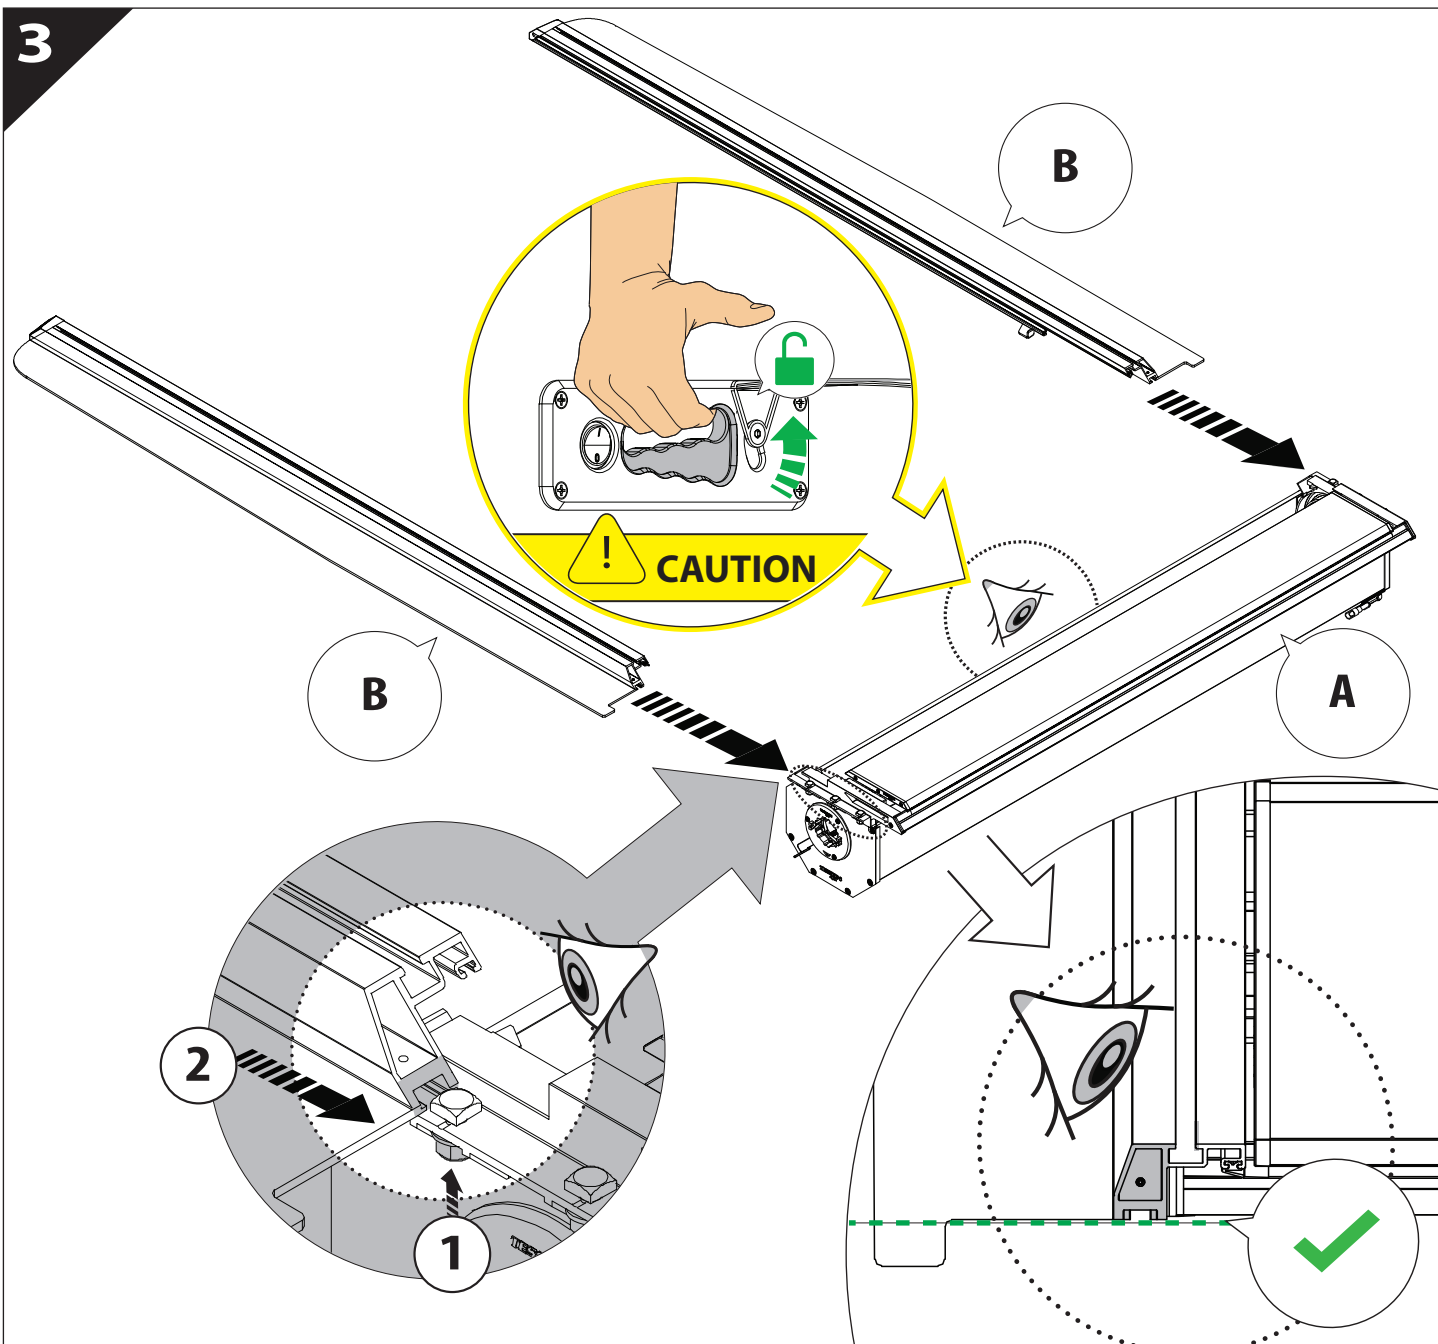

Installation Manual

PART NUMBER(S)	Model Year
TESS 150 SE	Nissan D40 (no c-channels)
TESS 1502 SE	
TESS 1503 SE	
Cab(s)	Installation Time / Weight
Double Cab & Space Cab	40-60 minutes / 53-57 kg

B

A

KITS

G

3

4

7

X:550mm Y:300mm

X:550mm Y:350mm

10

11

14