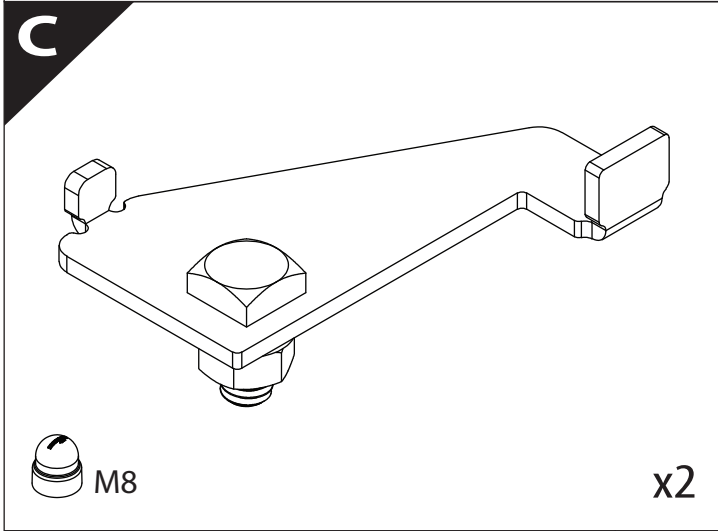

Installation Manual

PART NUMBER(S)	Model Year
TESS 150 SE	Nissan D40 (no c-channels)
TESS 1502 SE	
TESS 1503 SE	
Cab(s)	Installation Time / Weight
Double Cab & Space Cab	40-60 minutes / 53-57 kg

B

A

KITS

G

3

4

7

X:550mm Y:300mm

X:550mm Y:350mm

10

11

14