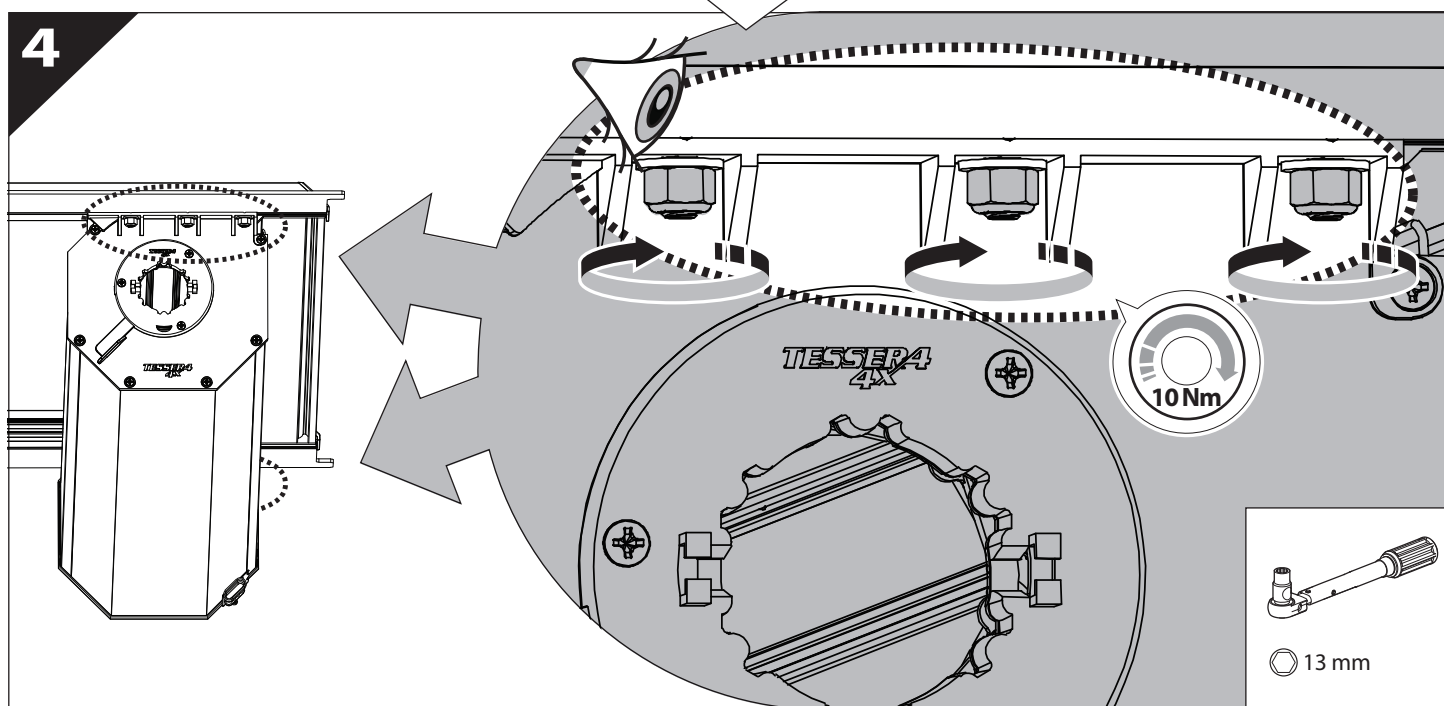

Installation Manual

PART NUMBER(S)	Model Year
TESS 150 SE	Nissan D40 (no c-channels)
TESS 1502 SE	
TESS 1503 SE	
Cab(s)	Installation Time / Weight
Double Cab & Space Cab	40-60 minutes / 53-57 kg

B

A

KITS

G

3

4

7

X:550mm Y:300mm

X:550mm Y:350mm

10

11

14