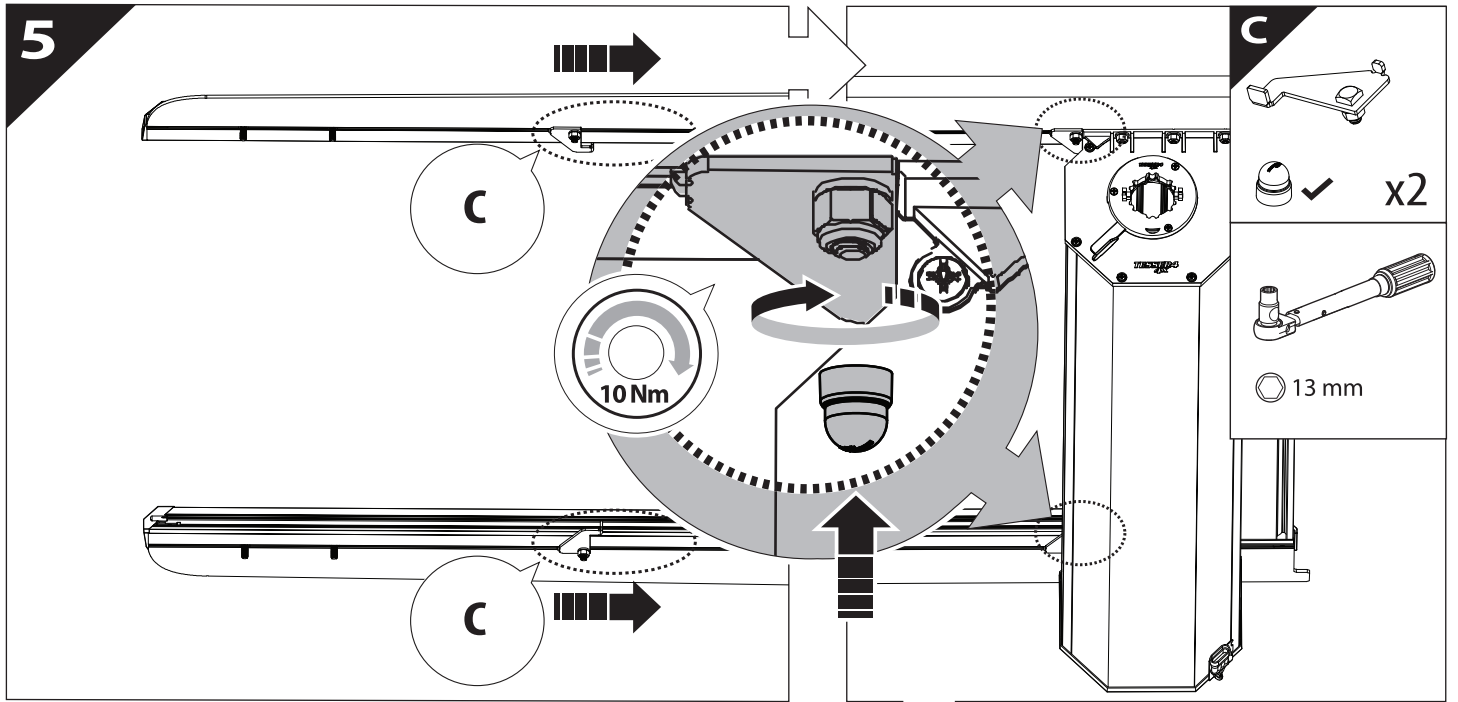

Installation Manual

PART NUMBER(S)	Model Year
TESS 150 SE	Nissan D40 (no c-channels)
TESS 1502 SE	
TESS 1503 SE	
Cab(s)	Installation Time / Weight
Double Cab & Space Cab	40-60 minutes / 53-57 kg

B

A

KITS

G

3

4

7

X:550mm Y:300mm

X:550mm Y:350mm

10

11

14