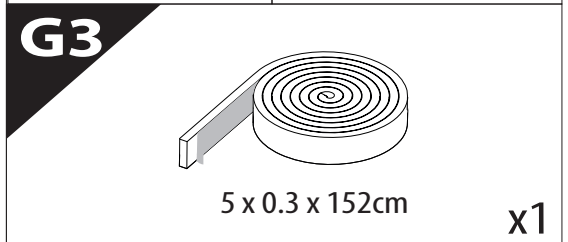

Installation Manual

PART NUMBER(S)	Model Year
TESS 150 SE	Nissan D40 (no c-channels)
TESS 1502 SE	
TESS 1503 SE	
Cab(s)	Installation Time / Weight
Double Cab & Space Cab	40-60 minutes / 53-57 kg

B

A

KITS

G

3

4

7

X:550mm Y:300mm

X:550mm Y:350mm

10

11

14