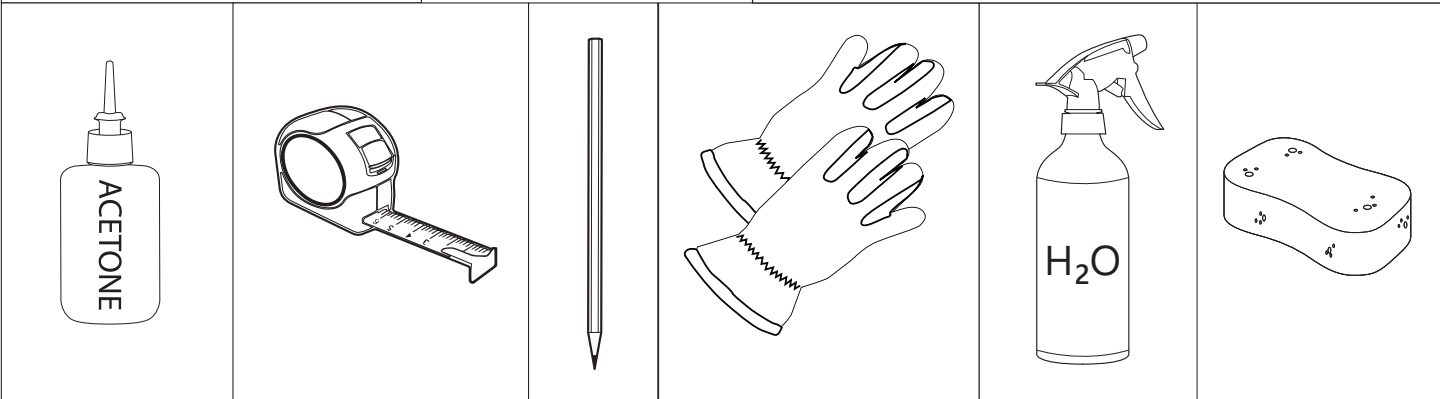

Installation Manual

PART NUMBER(S)	Model Year
TESS 150 SE	Nissan D40 (no c-channels)
TESS 1502 SE	
TESS 1503 SE	
Cab(s)	Installation Time / Weight
Double Cab & Space Cab	40-60 minutes / 53-57 kg

B

A

KITS

G