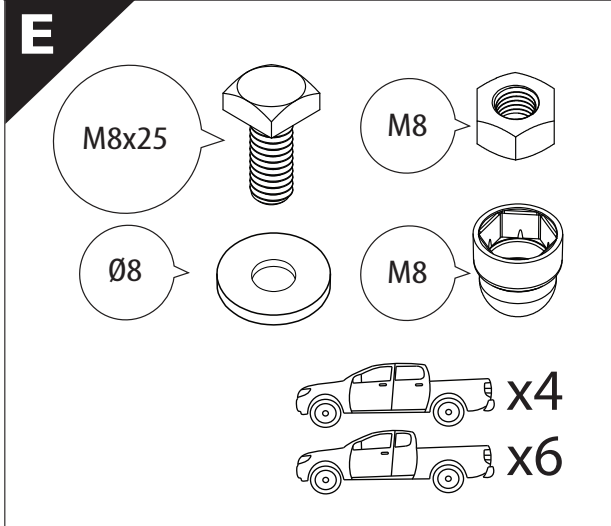

Installation Manual

PART NUMBER(S)	Model Year
TESS 150 SE	Nissan D40 (no c-channels)
TESS 1502 SE	
TESS 1503 SE	
Cab(s)	Installation Time / Weight
Double Cab & Space Cab	40-60 minutes / 53-57 kg

B

A

KITS

G

3

4

7

X:550mm Y:300mm

X:550mm Y:350mm

10

11

14