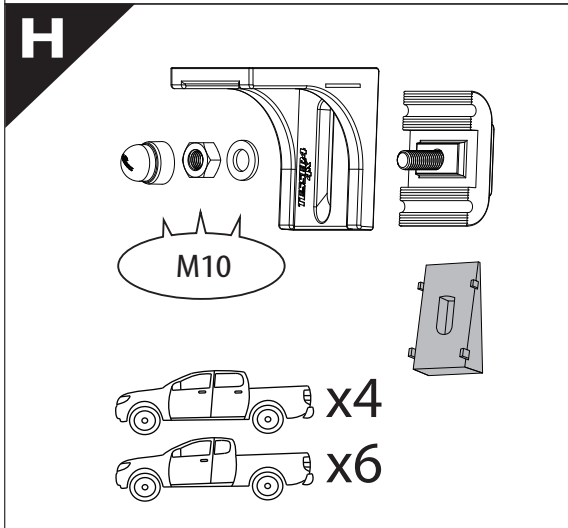

Installation Manual

PART NUMBER(S)	Model Year
TESS 150 SE	Nissan D40 (no c-channels)
TESS 1502 SE	
TESS 1503 SE	
Cab(s)	Installation Time / Weight
Double Cab & Space Cab	40-60 minutes / 53-57 kg

B

A

KITS

G

3

4

7

X:550mm Y:300mm

X:550mm Y:350mm

10

11

14