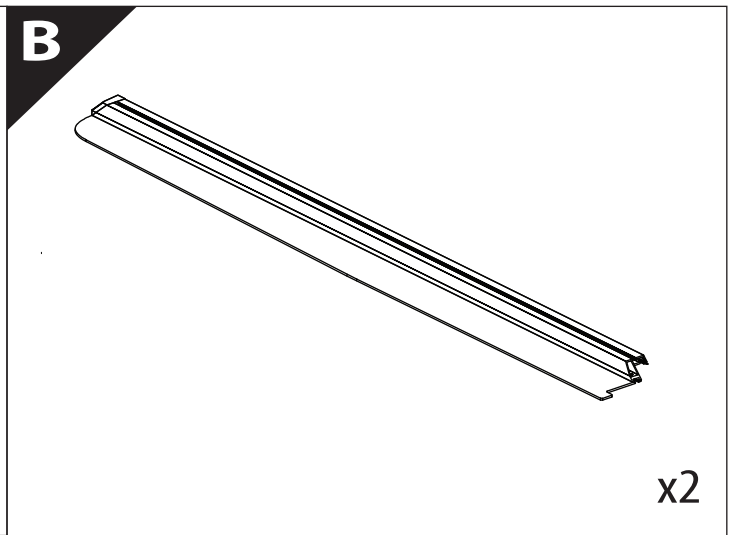

Installation Manual

PART NUMBER(S)	Model Year
TESS 150 SE	Nissan D40 (no c-channels)
TESS 1502 SE	
TESS 1503 SE	
Cab(s)	Installation Time / Weight
Double Cab & Space Cab	40-60 minutes / 53-57 kg

B

A

KITS

G

3

4

7

X:550mm Y:300mm

X:550mm Y:350mm

10

11

14