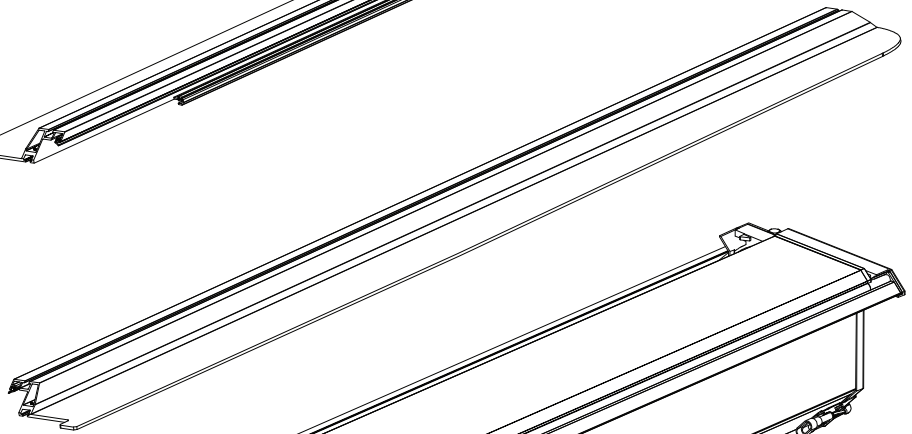

Installation Manual

PART NUMBER(S)	Model Year
TESS 150 SE	Nissan D40 (no c-channels)
TESS 1502 SE	
TESS 1503 SE	
Cab(s)	Installation Time / Weight
Double Cab & Space Cab	40-60 minutes / 53-57 kg

B

A

KITS

G

3

4

7

X:550mm Y:300mm

X:550mm Y:350mm

10

11

14