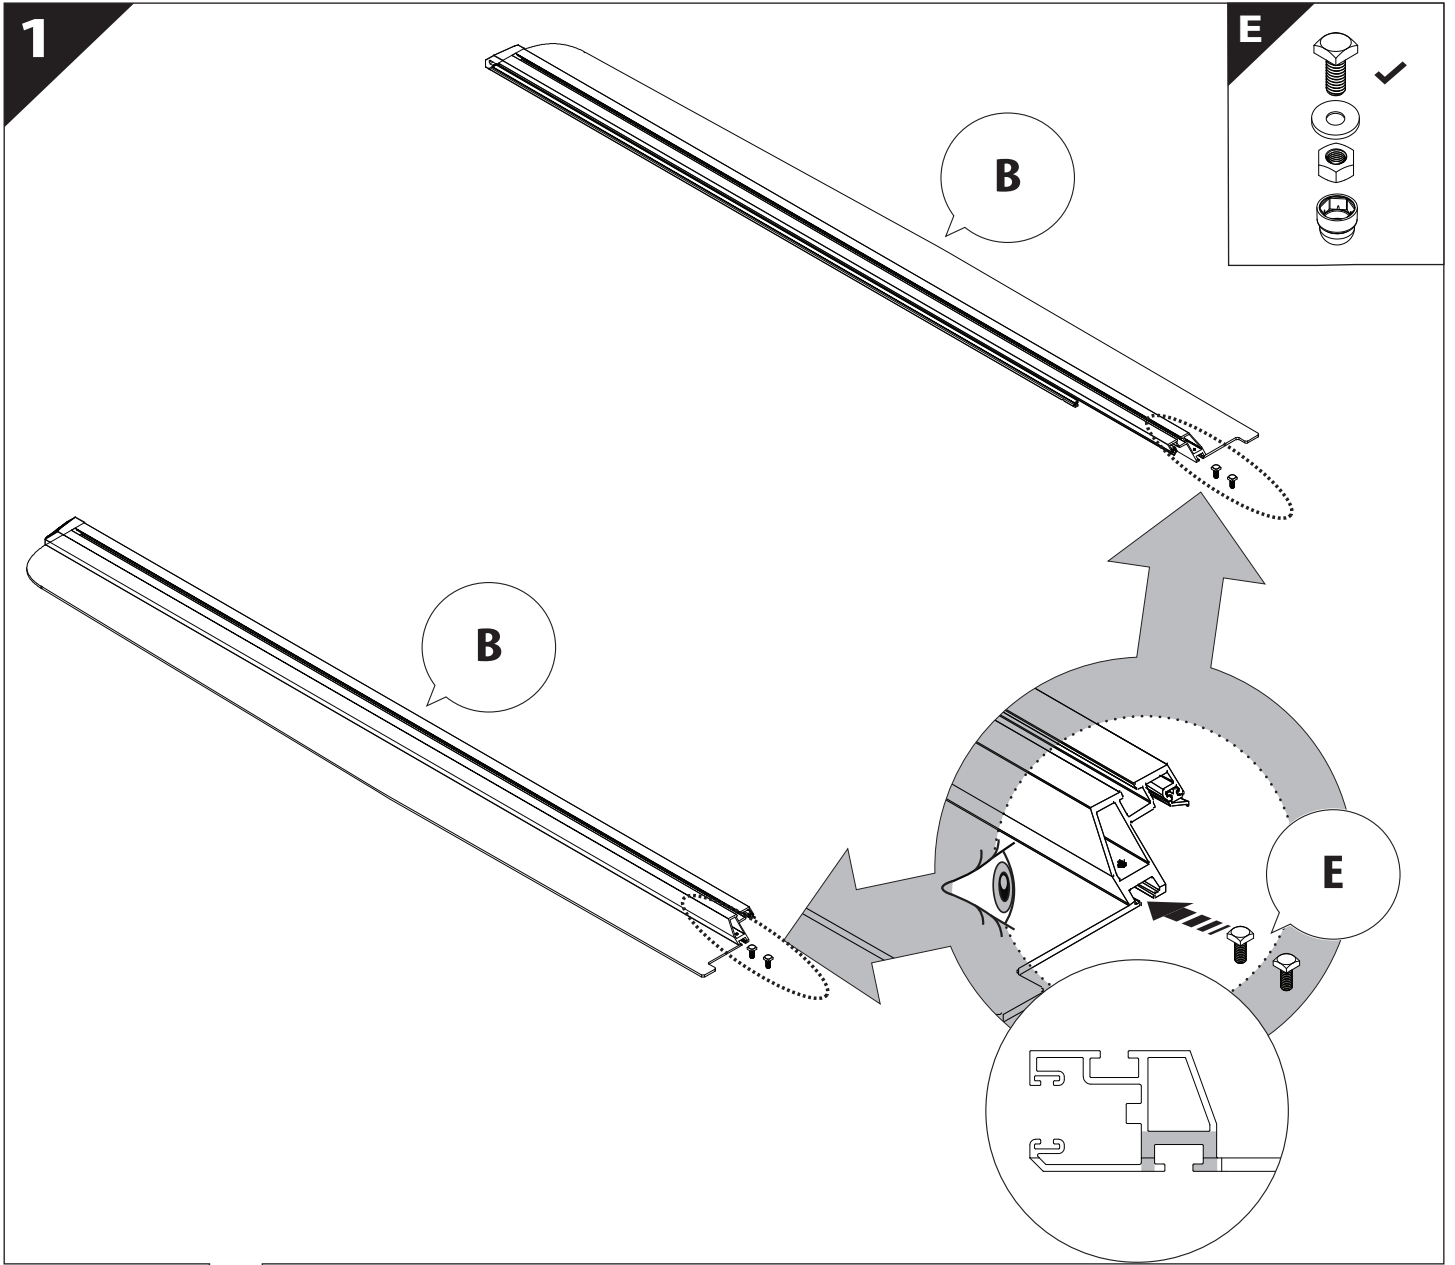

Installation Manual

PART NUMBER(S)	Model Year
TESS 150 SE	Nissan D40 (no c-channels)
TESS 1502 SE	
TESS 1503 SE	
Cab(s)	Installation Time / Weight
Double Cab & Space Cab	40-60 minutes / 53-57 kg

B

A

KITS

G

3

4

7

X:550mm Y:300mm

X:550mm Y:350mm

10

11

14