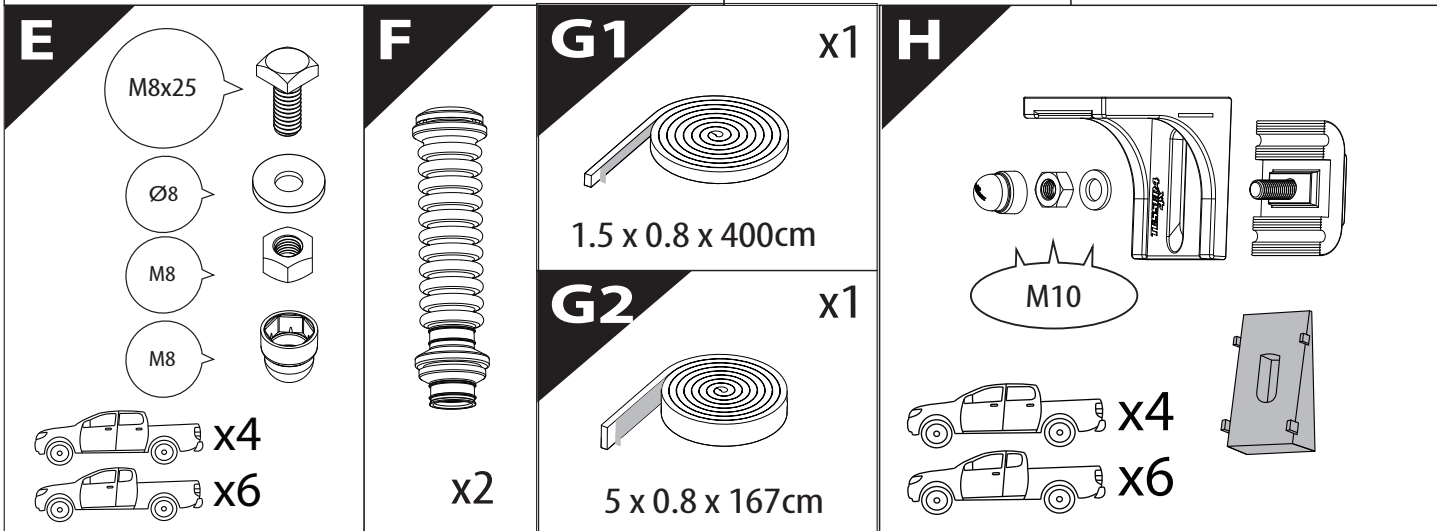

Installation Manual

PART NUMBER(S)	Model Year
TESS 1501 SE	VW Amarok 2010-2021
TESS 150111 SE	
Cab(s)	Installation Time / Weight
Double Cab & Space cab	40-60 minutes / 53-57 kg

Ø 25 mm / Ø 40 mm

+

4 mm

1 - 25 Nm

13, 17 mm

ACETONE

H₂O

ANTI-RUST

INSTALLATION
MANUAL

OWNERS
MANUAL

x1

B

A

KITS

G

3

4

7

X:520mm Y:300mm

X:520mm Y:350mm