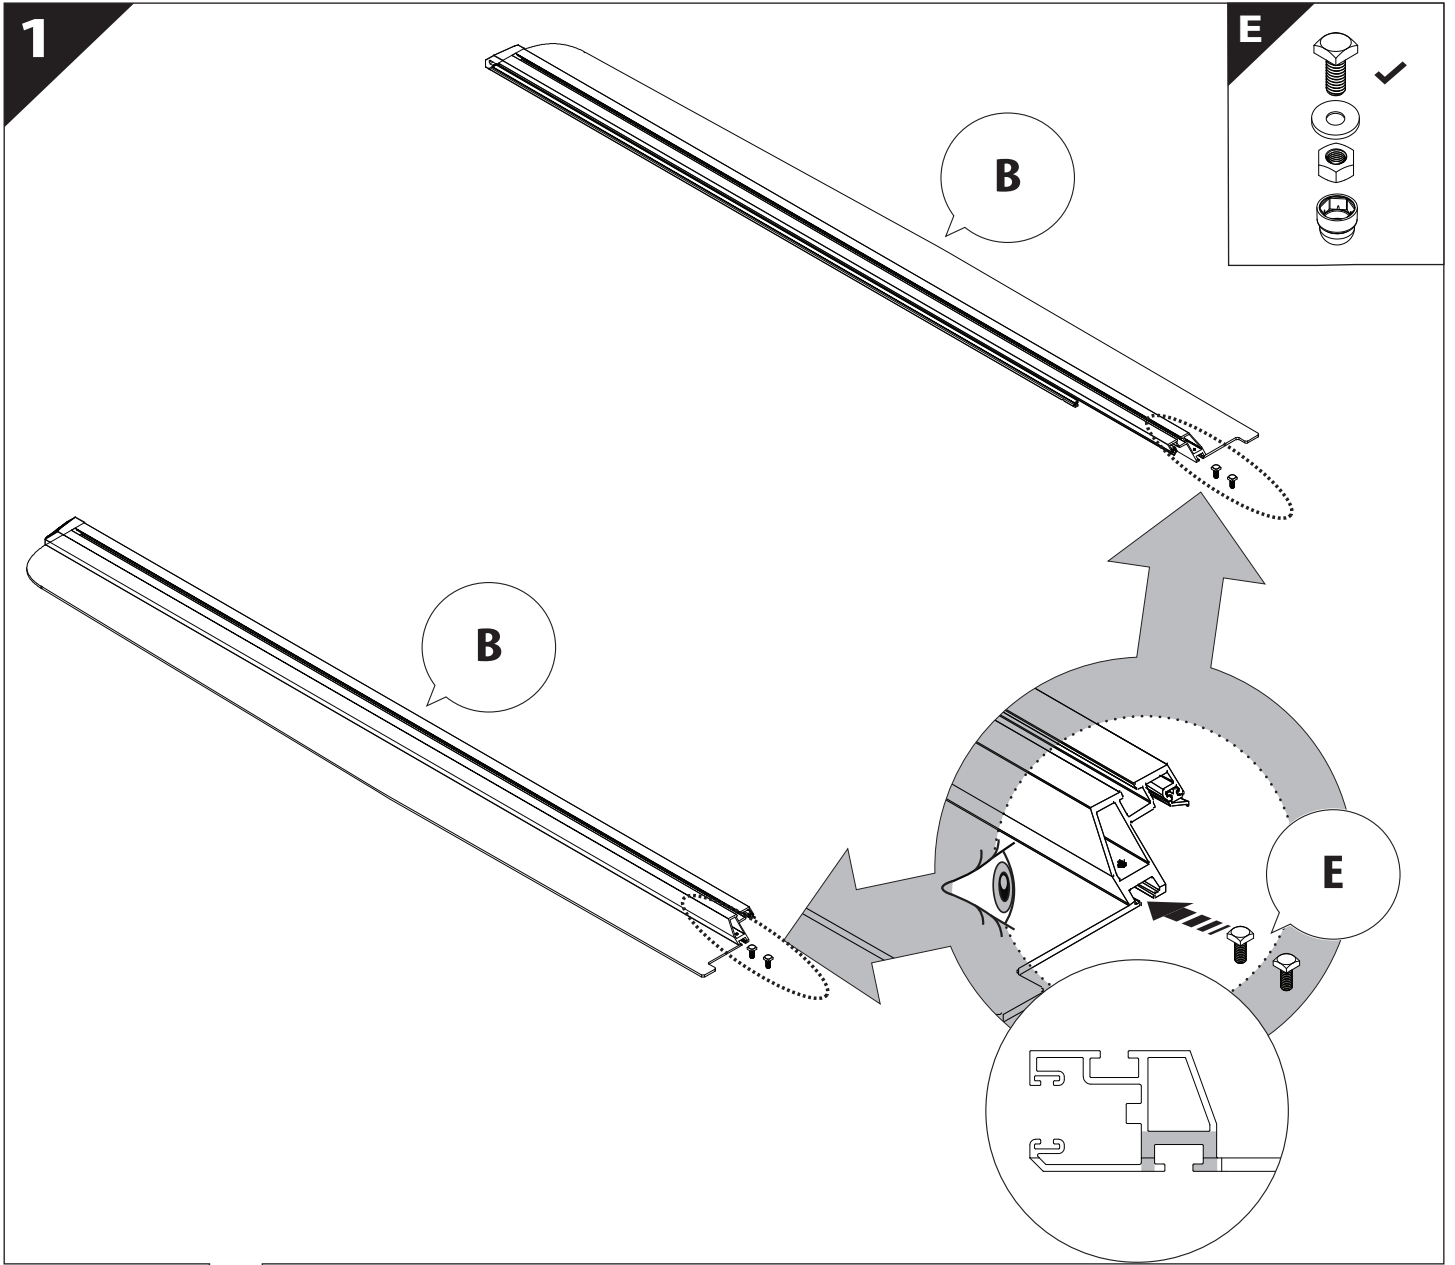

Installation Manual

PART NUMBER(S)	Model Year
TESS 1501 SE	VW Amarok 2010-2021
TESS 150111 SE	
Cab(s)	Installation Time / Weight
Double Cab & Space cab	40-60 minutes / 53-57 kg

Ø 25 mm / Ø 40 mm

+

4 mm

1 - 25 Nm

13, 17 mm

ACETONE

H₂O

ANTI-RUST

INSTALLATION
MANUAL

OWNERS
MANUAL

x1

B

A

KITS

G

3

4

7

X:520mm Y:300mm

X:520mm Y:350mm