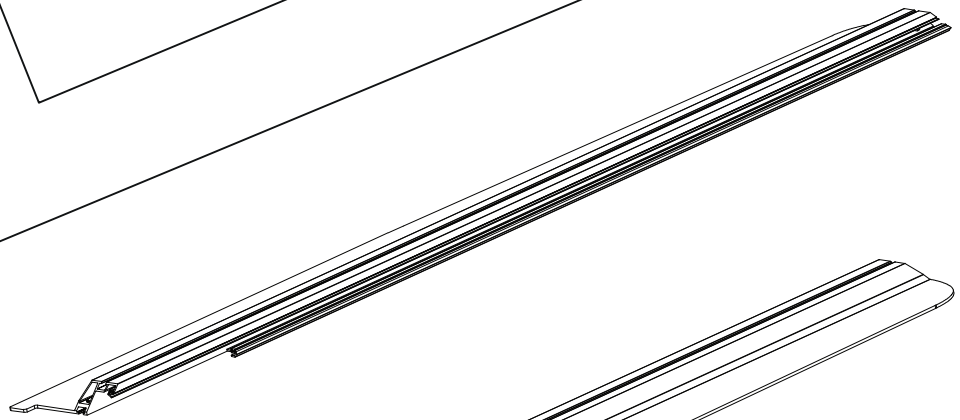

Installation Manual

PART NUMBER(S)	Model Year
TESS 1501 SE	VW Amarok 2010-2021
TESS 150111 SE	
Cab(s)	Installation Time / Weight
Double Cab & Space cab	40-60 minutes / 53-57 kg

Ø 25 mm / Ø 40 mm

+

4 mm

1 - 25 Nm

13, 17 mm

ACETONE

H₂O

ANTI-RUST

INSTALLATION
MANUAL

OWNERS
MANUAL

x1

B

A

KITS

G

3

4

7

X:520mm Y:300mm

X:520mm Y:350mm