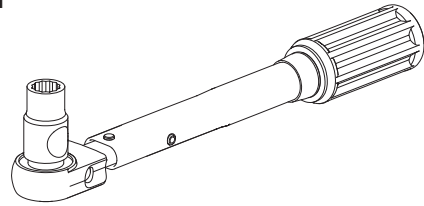

Installation Manual

PART NUMBER(S)	Model Year
TESS 1501 SE	VW Amarok 2010-2021
TESS 150111 SE	
Cab(s)	Installation Time / Weight
Double Cab & Space cab	40-60 minutes / 53-57 kg

Ø 25 mm / Ø 40 mm

+

4 mm

1 - 25 Nm

13, 17 mm

ACETONE

H₂O

ANTI-RUST

INSTALLATION
MANUAL

OWNERS
MANUAL

x1

B

A

KITS

G

3

4

7

X:520mm Y:300mm

X:520mm Y:350mm