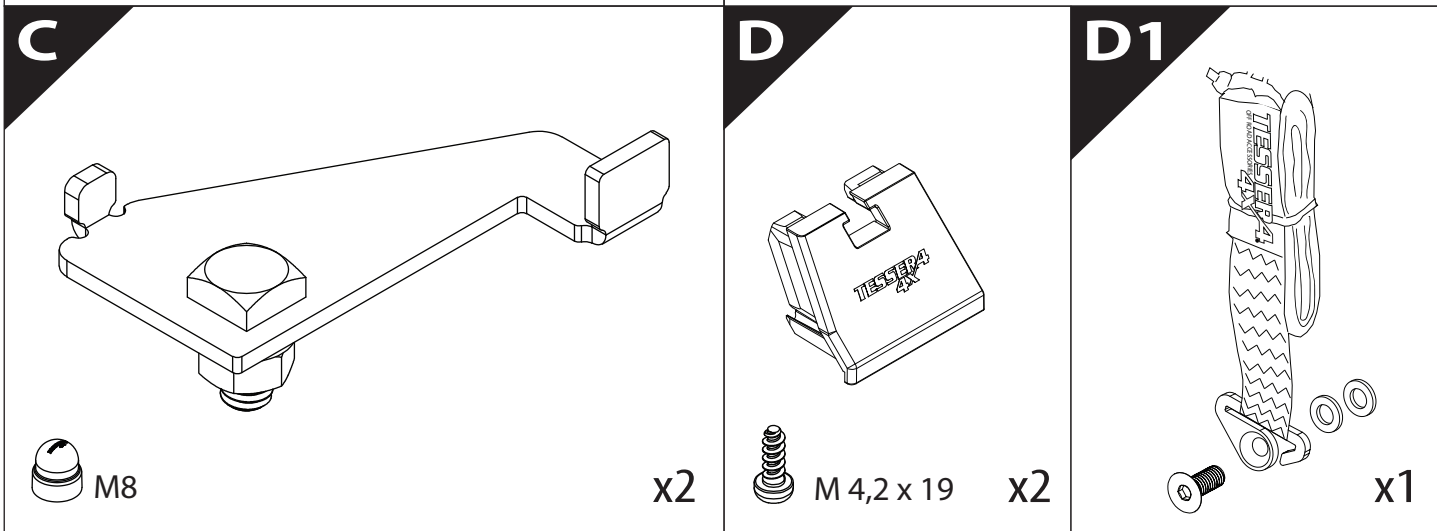

Installation Manual

PART NUMBER(S)	Model Year
TESS 1501 SE	VW Amarok 2010-2021
TESS 150111 SE	
Cab(s)	Installation Time / Weight
Double Cab & Space cab	40-60 minutes / 53-57 kg

Ø 25 mm / Ø 40 mm

+

4 mm

1 - 25 Nm

13, 17 mm

ACETONE

H₂O

ANTI-RUST

INSTALLATION
MANUAL

OWNERS
MANUAL

x1

B

A

KITS

G

3

4

7

X:520mm Y:300mm

X:520mm Y:350mm