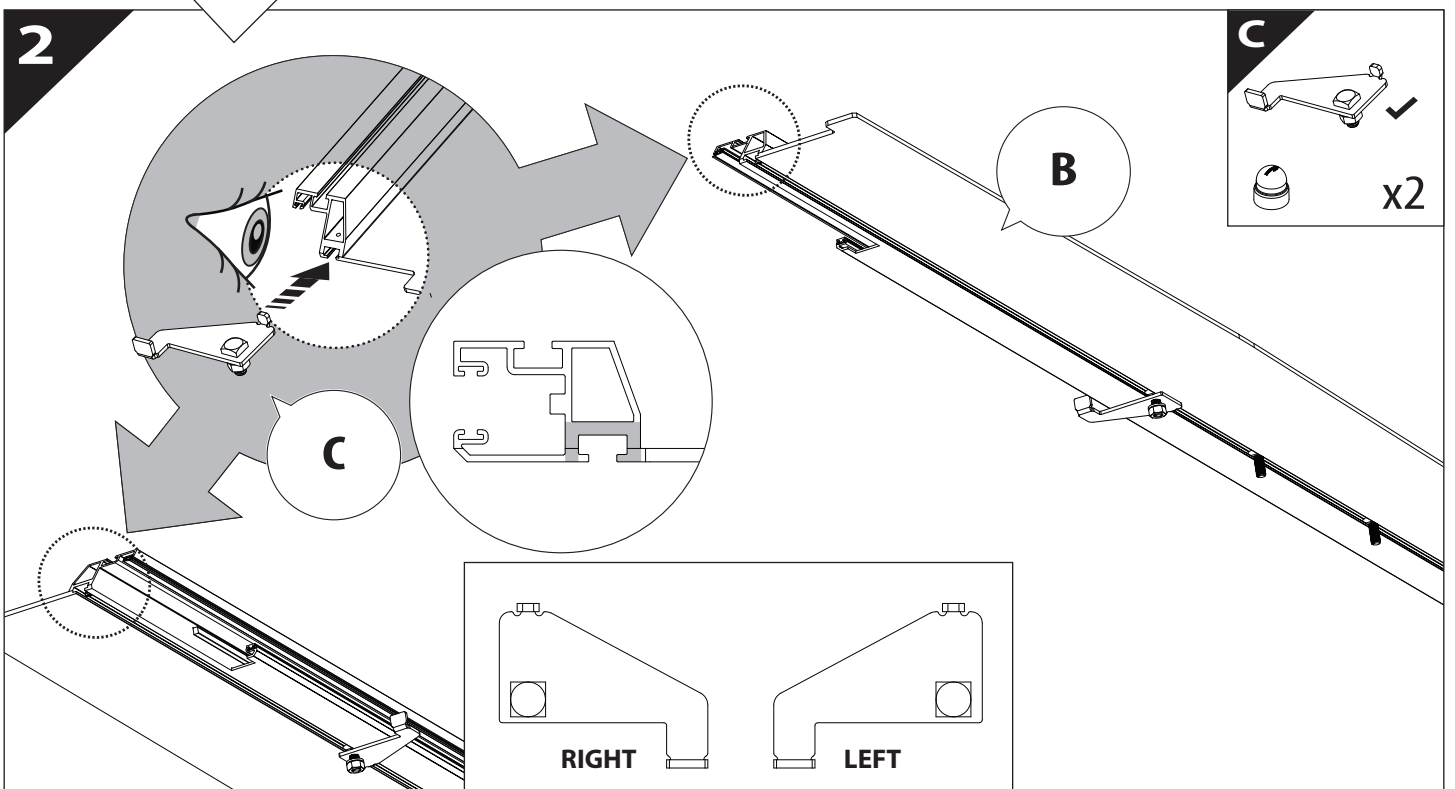

13, 17 mm

ACETONE

H₂O

ANTI-RUST

INSTALLATION
MANUAL

OWNERS
MANUAL

x1

B

A

KITS

G

3

4

7

X:520mm Y:300mm

X:520mm Y:350mm