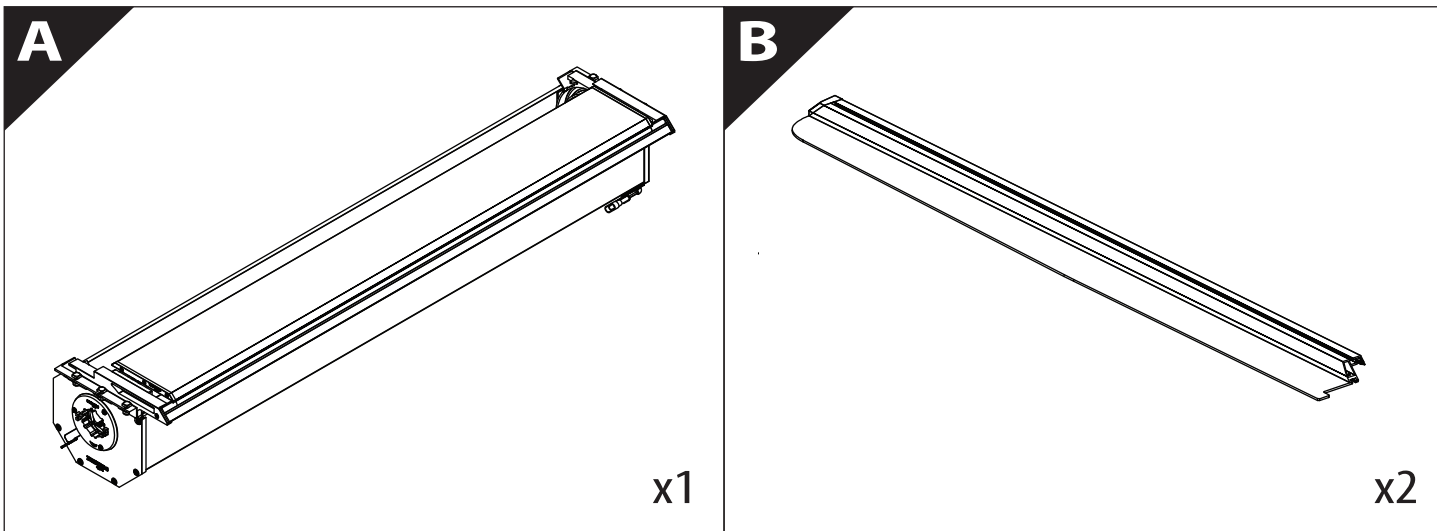

Installation Manual

PART NUMBER(S)	Model Year
TESS 1501 SE	VW Amarok 2010-2021
TESS 150111 SE	
Cab(s)	Installation Time / Weight
Double Cab & Space cab	40-60 minutes / 53-57 kg

Ø 25 mm / Ø 40 mm

+

4 mm

1 - 25 Nm

13, 17 mm

ACETONE

H₂O

ANTI-RUST

INSTALLATION
MANUAL

OWNERS
MANUAL

x1

B

A

KITS

G

3

4

7

X:520mm Y:300mm

X:520mm Y:350mm