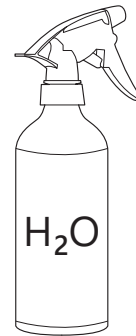

Ø 25 mm / Ø 40 mm

+

4 mm

1 - 25 Nm

13, 17 mm

ACETONE

H₂O

ANTI-RUST

INSTALLATION
MANUAL

OWNERS
MANUAL

x1