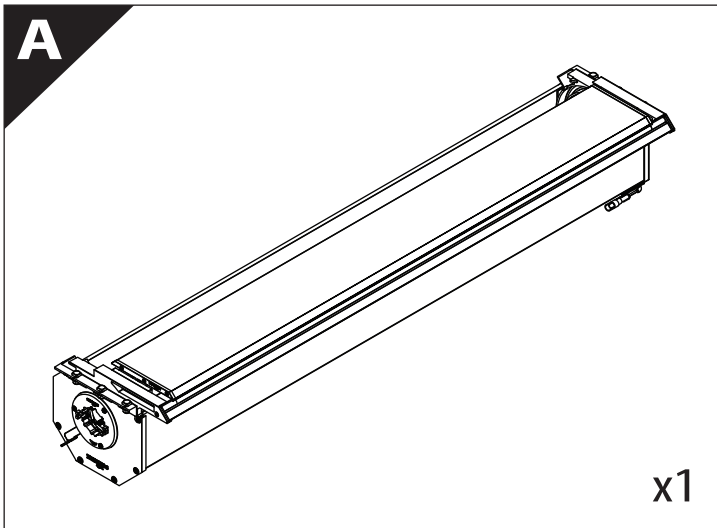

Installation Manual

PART NUMBER(S)	Model Year
TESS 1501 SE + ADAPT 006	VW Amarok WITH OEM ROLL BAR 2010-2021
Cab(s)	Installation Time / Weight
Double Cab	40-60 minutes / 53-57 kg

Ø 25 mm / Ø 40 mm

4, 5, 6 mm

1 - 25 Nm

13, 17 mm

ACETONE

H₂O

ANTI-RUST

INSTALLATION
MANUAL

OWNERS
MANUAL

x1