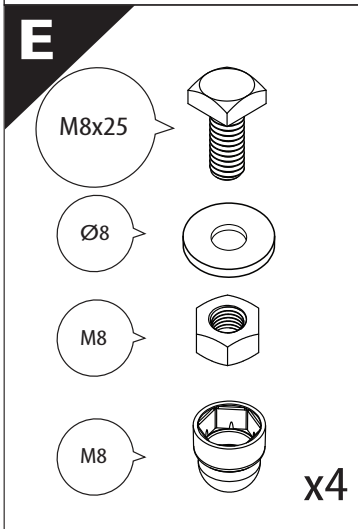

Installation Manual

PART NUMBER(S)	Model Year
TESS 1501 SE + ADAPT 006	VW Amarok WITH OEM ROLL BAR 2010-2021
Cab(s)	Installation Time / Weight
Double Cab	40-60 minutes / 53-57 kg

Ø 25 mm / Ø 40 mm

4, 5, 6 mm

1 - 25 Nm

13, 17 mm

ACETONE

H₂O

ANTI-RUST

INSTALLATION
MANUAL

OWNERS
MANUAL

x1

17.6

18

19

20

24

X:1100mm Y:200mm

CAUTION

CAUTION !