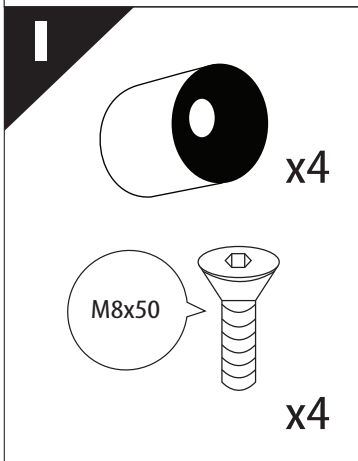

Installation Manual

PART NUMBER(S)	Model Year
TESS 1501 SE + ADAPT 006	VW Amarok WITH OEM ROLL BAR 2010-2021
Cab(s)	Installation Time / Weight
Double Cab	40-60 minutes / 53-57 kg

Ø 25 mm / Ø 40 mm

4, 5, 6 mm

1 - 25 Nm

13, 17 mm

ACETONE

H₂O

ANTI-RUST

INSTALLATION
MANUAL

OWNERS
MANUAL

x1

17.6

18

19

20

24

X:1100mm Y:200mm

CAUTION

CAUTION !