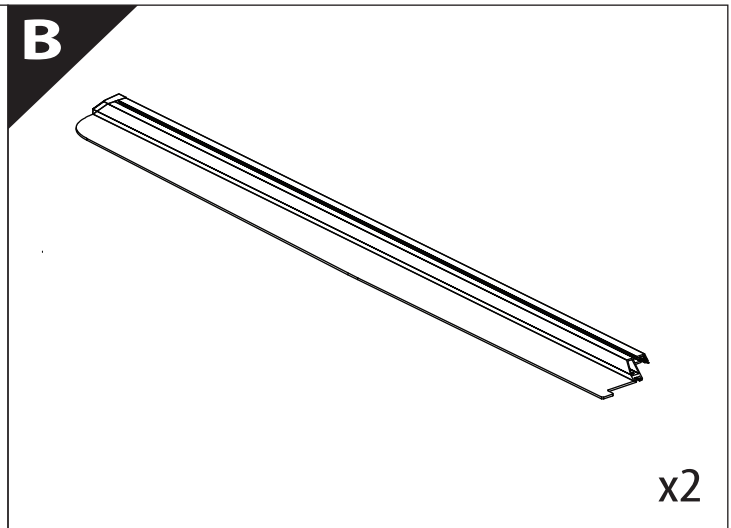

Installation Manual

PART NUMBER(S)	Model Year
TESS 1501 SE + ADAPT 006	VW Amarok WITH OEM ROLL BAR 2010-2021
Cab(s)	Installation Time / Weight
Double Cab	40-60 minutes / 53-57 kg

Ø 25 mm / Ø 40 mm

4, 5, 6 mm

1 - 25 Nm

13, 17 mm

ACETONE

H₂O

ANTI-RUST

INSTALLATION
MANUAL

OWNERS
MANUAL

x1