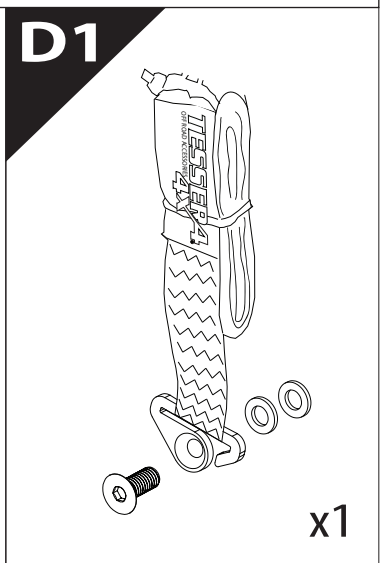

Installation Manual

PART NUMBER(S)	Model Year
TESS 1501 SE + ADAPT 006	VW Amarok WITH OEM ROLL BAR 2010-2021
Cab(s)	Installation Time / Weight
Double Cab	40-60 minutes / 53-57 kg

Ø 25 mm / Ø 40 mm

4, 5, 6 mm

1 - 25 Nm

13, 17 mm

ACETONE

H₂O

ANTI-RUST

INSTALLATION
MANUAL

OWNERS
MANUAL

x1

17.6

18

19

20

24

X:1100mm Y:200mm

CAUTION

CAUTION !