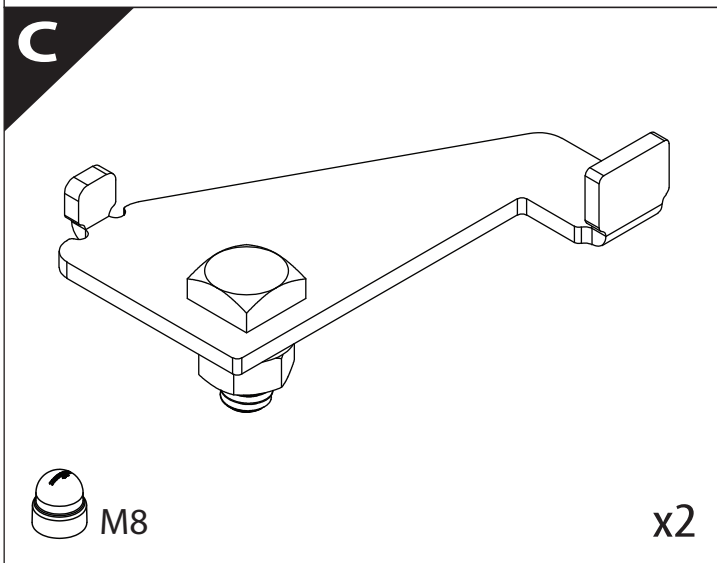

Installation Manual

PART NUMBER(S)	Model Year
TESS 1501 SE + ADAPT 006	VW Amarok WITH OEM ROLL BAR 2010-2021
Cab(s)	Installation Time / Weight
Double Cab	40-60 minutes / 53-57 kg

Ø 25 mm / Ø 40 mm

4, 5, 6 mm

1 - 25 Nm

13, 17 mm

ACETONE

H₂O

ANTI-RUST

INSTALLATION
MANUAL

OWNERS
MANUAL

x1

17.6

18

19

20

24

X:1100mm Y:200mm

CAUTION

CAUTION !