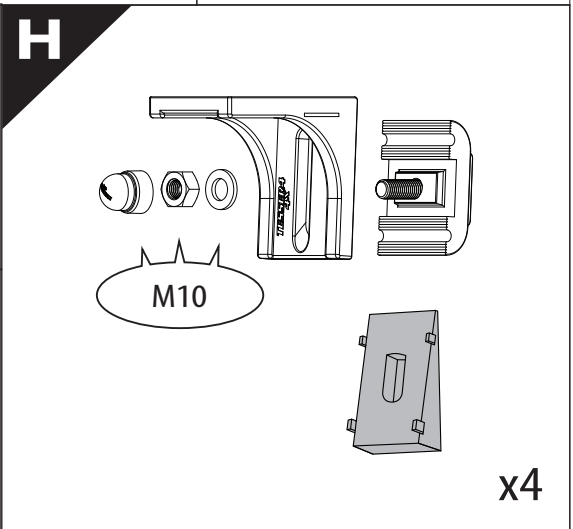

Installation Manual

PART NUMBER(S)	Model Year
TESS 1501 SE + ADAPT 006	VW Amarok WITH OEM ROLL BAR 2010-2021
Cab(s)	Installation Time / Weight
Double Cab	40-60 minutes / 53-57 kg

Ø 25 mm / Ø 40 mm

4, 5, 6 mm

1 - 25 Nm

13, 17 mm

ACETONE

H₂O

ANTI-RUST

INSTALLATION
MANUAL

OWNERS
MANUAL

x1

17.6

18

19

20

24

X:1100mm Y:200mm

CAUTION

CAUTION !