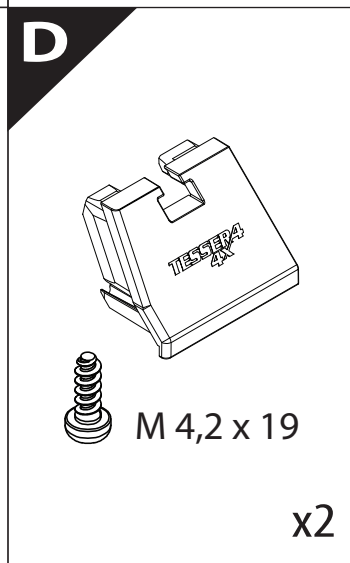

Installation Manual

PART NUMBER(S)	Model Year
TESS 1501 SE + ADAPT 006	VW Amarok WITH OEM ROLL BAR 2010-2021
Cab(s)	Installation Time / Weight
Double Cab	40-60 minutes / 53-57 kg

Ø 25 mm / Ø 40 mm

4, 5, 6 mm

1 - 25 Nm

13, 17 mm

ACETONE

H₂O

ANTI-RUST

INSTALLATION
MANUAL

OWNERS
MANUAL

x1