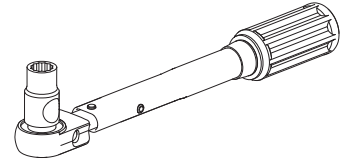

Installation Manual

PART NUMBER(S)	Model Year
TESS 1501 SE + ADAPT 006	VW Amarok WITH OEM ROLL BAR 2010-2021
Cab(s)	Installation Time / Weight
Double Cab	40-60 minutes / 53-57 kg

Ø 25 mm / Ø 40 mm

4, 5, 6 mm

1 - 25 Nm

13, 17 mm

ACETONE

H₂O

ANTI-RUST

INSTALLATION
MANUAL

OWNERS
MANUAL

x1