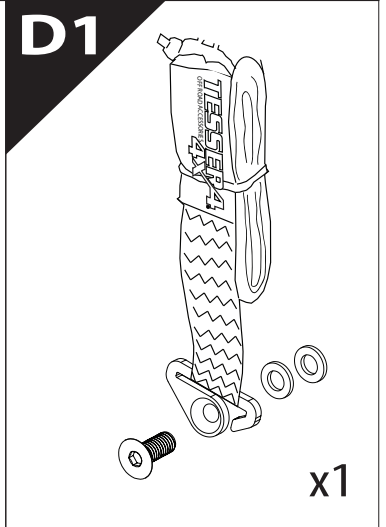

# Installation Manual

<b>PART NUMBER(S)</b>	<b>Model Year</b>
<b>TESS 15082 SE</b>	<b>KGM / SsangYong Musso-Rexton Sports 2018+ SHORT BED</b>
<b>TESS 15083 SE</b>	<b>KGM / SsangYong Musso-Rexton Sports 2018+ GRAND</b>
<b>Cab(s)</b>	<b>Installation Time / Weight</b>
<b>Double Cab</b>	<b>40-60 minutes / 53-57 kg</b>

Ø 25 mm / Ø 40 mm

4 mm

1 - 25 Nm

13, 17 mm

ACETONE

H<sub>2</sub>O

ANTI-RUST

INSTALLATION  
MANUAL