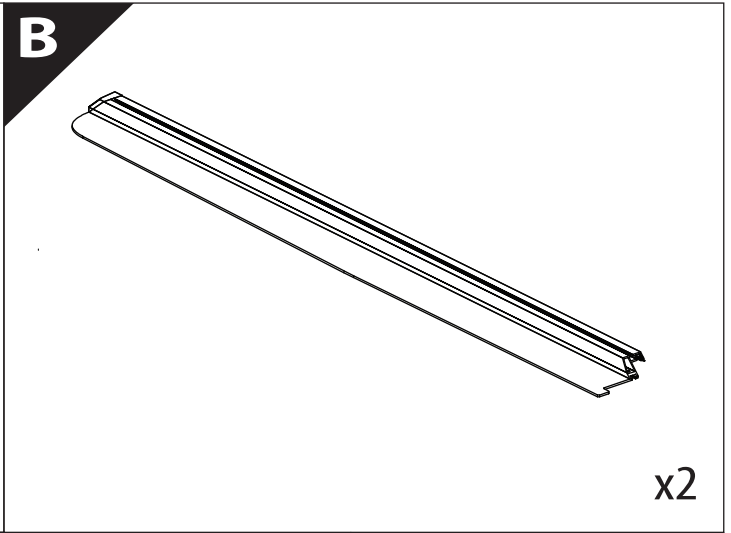

# Installation Manual

<b>PART NUMBER(S)</b>	<b>Model Year</b>
<b>TESS 15082 SE</b>	<b>KGM / SsangYong Musso-Rexton Sports 2018+ SHORT BED</b>
<b>TESS 15083 SE</b>	<b>KGM / SsangYong Musso-Rexton Sports 2018+ GRAND</b>
<b>Cab(s)</b>	<b>Installation Time / Weight</b>
<b>Double Cab</b>	<b>40-60 minutes / 53-57 kg</b>

Ø 25 mm / Ø 40 mm

4 mm

1 - 25 Nm

13, 17 mm

ACETONE

H<sub>2</sub>O

ANTI-RUST

INSTALLATION  
MANUAL