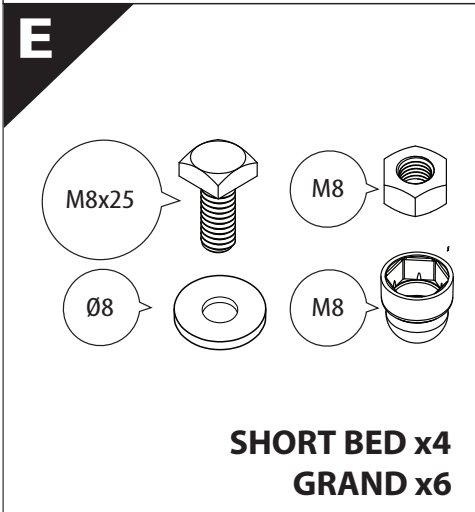

# Installation Manual

<b>PART NUMBER(S)</b>	<b>Model Year</b>
<b>TESS 15082 SE</b>	<b>KGM / SsangYong Musso-Rexton Sports 2018+ SHORT BED</b>
<b>TESS 15083 SE</b>	<b>KGM / SsangYong Musso-Rexton Sports 2018+ GRAND</b>
<b>Cab(s)</b>	<b>Installation Time / Weight</b>
<b>Double Cab</b>	<b>40-60 minutes / 53-57 kg</b>

Ø 25 mm / Ø 40 mm

4 mm

1 - 25 Nm

13, 17 mm

ACETONE

H<sub>2</sub>O

ANTI-RUST

INSTALLATION  
MANUAL