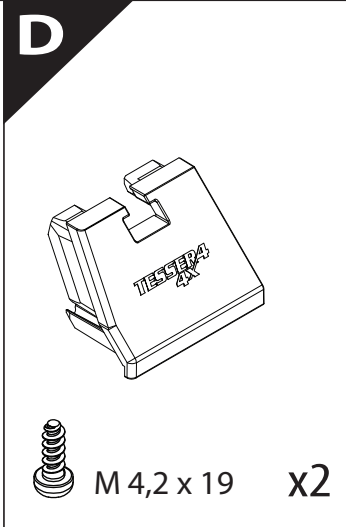

# Installation Manual

<b>PART NUMBER(S)</b>	<b>Model Year</b>
<b>TESS 15082 SE</b>	<b>KGM / SsangYong Musso-Rexton Sports 2018+ SHORT BED</b>
<b>TESS 15083 SE</b>	<b>KGM / SsangYong Musso-Rexton Sports 2018+ GRAND</b>
<b>Cab(s)</b>	<b>Installation Time / Weight</b>
<b>Double Cab</b>	<b>40-60 minutes / 53-57 kg</b>

Ø 25 mm / Ø 40 mm

4 mm

1 - 25 Nm

13, 17 mm

ACETONE

H<sub>2</sub>O

ANTI-RUST

INSTALLATION  
MANUAL