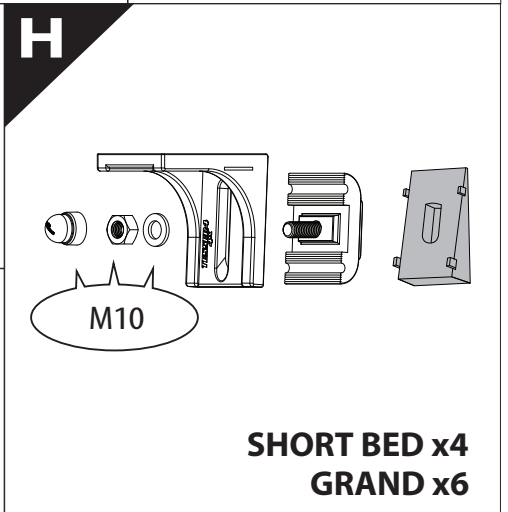

# Installation Manual

<b>PART NUMBER(S)</b>	<b>Model Year</b>
<b>TESS 15082 SE</b>	<b>KGM / SsangYong Musso-Rexton Sports 2018+ SHORT BED</b>
<b>TESS 15083 SE</b>	<b>KGM / SsangYong Musso-Rexton Sports 2018+ GRAND</b>
<b>Cab(s)</b>	<b>Installation Time / Weight</b>
<b>Double Cab</b>	<b>40-60 minutes / 53-57 kg</b>

Ø 25 mm / Ø 40 mm

4 mm

1 - 25 Nm

13, 17 mm

ACETONE

H<sub>2</sub>O

ANTI-RUST

INSTALLATION  
MANUAL