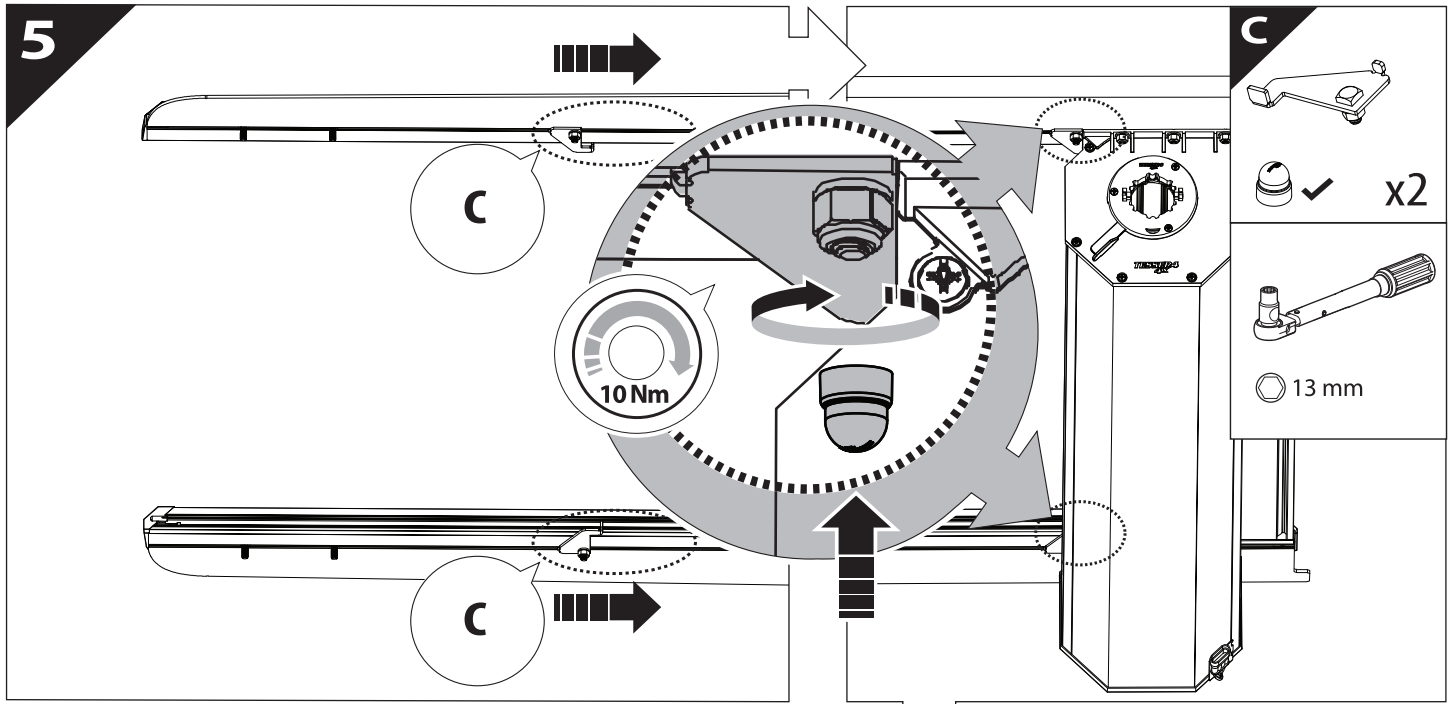

Ø 25 mm / Ø 40 mm

4 mm

1 - 25 Nm

13, 17 mm

ACETONE

H<sub>2</sub>O

ANTI-RUST

INSTALLATION  
MANUAL

OWNERS  
MANUAL

x1

**B**

**A**

**KITS**

**G**

3

4