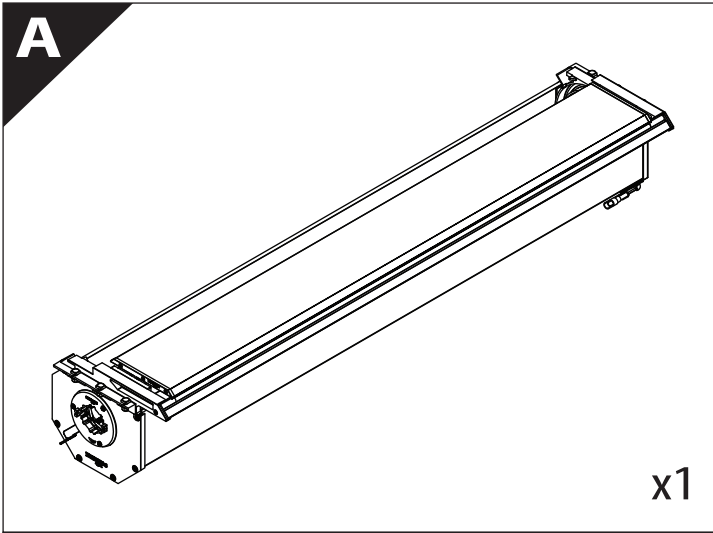

# Installation Manual

<b>PART NUMBER(S)</b>	<b>Model Year</b>
<b>TESS 15082 SE</b>	<b>KGM / SsangYong Musso-Rexton Sports 2018+ SHORT BED</b>
<b>TESS 15083 SE</b>	<b>KGM / SsangYong Musso-Rexton Sports 2018+ GRAND</b>
<b>Cab(s)</b>	<b>Installation Time / Weight</b>
<b>Double Cab</b>	<b>40-60 minutes / 53-57 kg</b>

Ø 25 mm / Ø 40 mm

4 mm

1 - 25 Nm

13, 17 mm

ACETONE

H<sub>2</sub>O

ANTI-RUST

INSTALLATION  
MANUAL