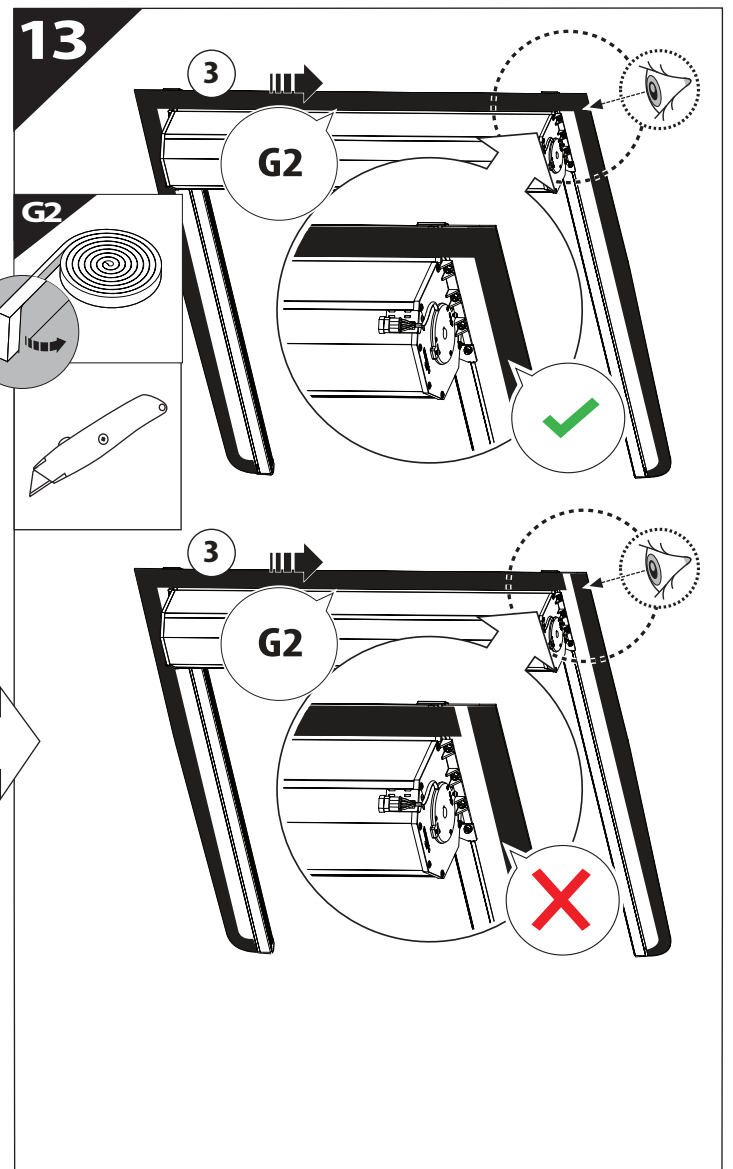

Ø 25 mm / Ø 40 mm

4 mm

1 - 25 Nm

13, 17 mm

ACETONE

H<sub>2</sub>O

ANTI-RUST

INSTALLATION  
MANUAL

OWNERS  
MANUAL

x1

**B**

**A**

**KITS**

**G**

3

4