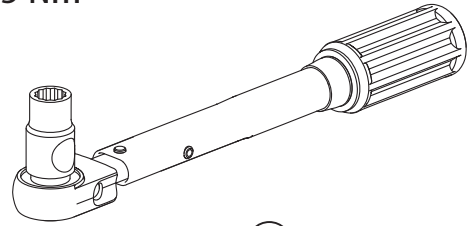

# Installation Manual

<b>PART NUMBER(S)</b>	<b>Model Year</b>
<b>TESS 15082 SE</b>	<b>KGM / SsangYong Musso-Rexton Sports 2018+ SHORT BED</b>
<b>TESS 15083 SE</b>	<b>KGM / SsangYong Musso-Rexton Sports 2018+ GRAND</b>
<b>Cab(s)</b>	<b>Installation Time / Weight</b>
<b>Double Cab</b>	<b>40-60 minutes / 53-57 kg</b>

Ø 25 mm / Ø 40 mm

4 mm

1 - 25 Nm

13, 17 mm

ACETONE

H<sub>2</sub>O

ANTI-RUST

INSTALLATION  
MANUAL