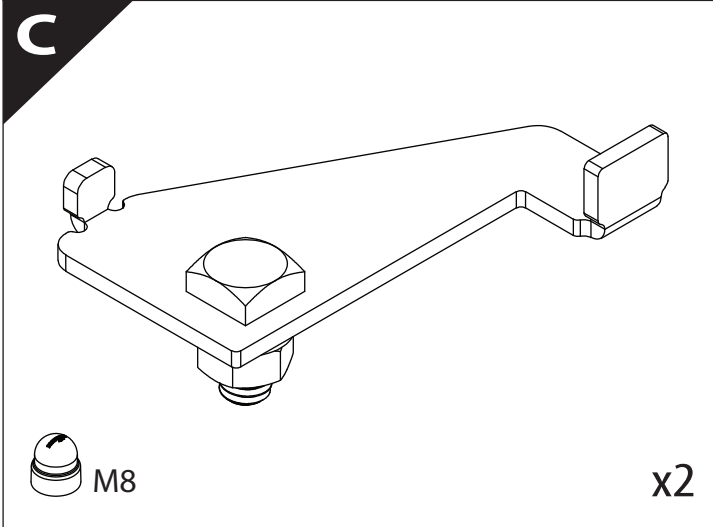

# Installation Manual

<b>PART NUMBER(S)</b>	<b>Model Year</b>
<b>TESS 15082 SE</b>	<b>KGM / SsangYong Musso-Rexton Sports 2018+ SHORT BED</b>
<b>TESS 15083 SE</b>	<b>KGM / SsangYong Musso-Rexton Sports 2018+ GRAND</b>
<b>Cab(s)</b>	<b>Installation Time / Weight</b>
<b>Double Cab</b>	<b>40-60 minutes / 53-57 kg</b>

Ø 25 mm / Ø 40 mm

4 mm

1 - 25 Nm

13, 17 mm

ACETONE

H<sub>2</sub>O

ANTI-RUST

INSTALLATION  
MANUAL