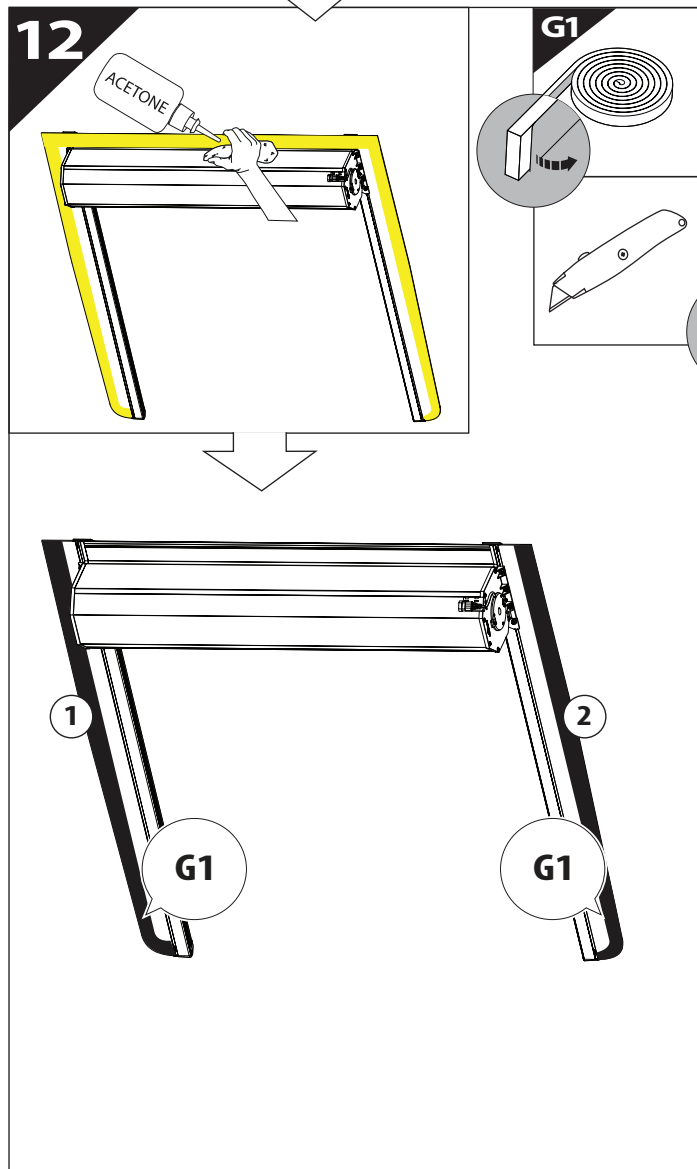

Ø 25 mm / Ø 40 mm

4 mm

1 - 25 Nm

13, 17 mm

ACETONE

H<sub>2</sub>O

ANTI-RUST

INSTALLATION  
MANUAL

OWNERS  
MANUAL

x1

**B**

**A**

**KITS**

**G**

3

4