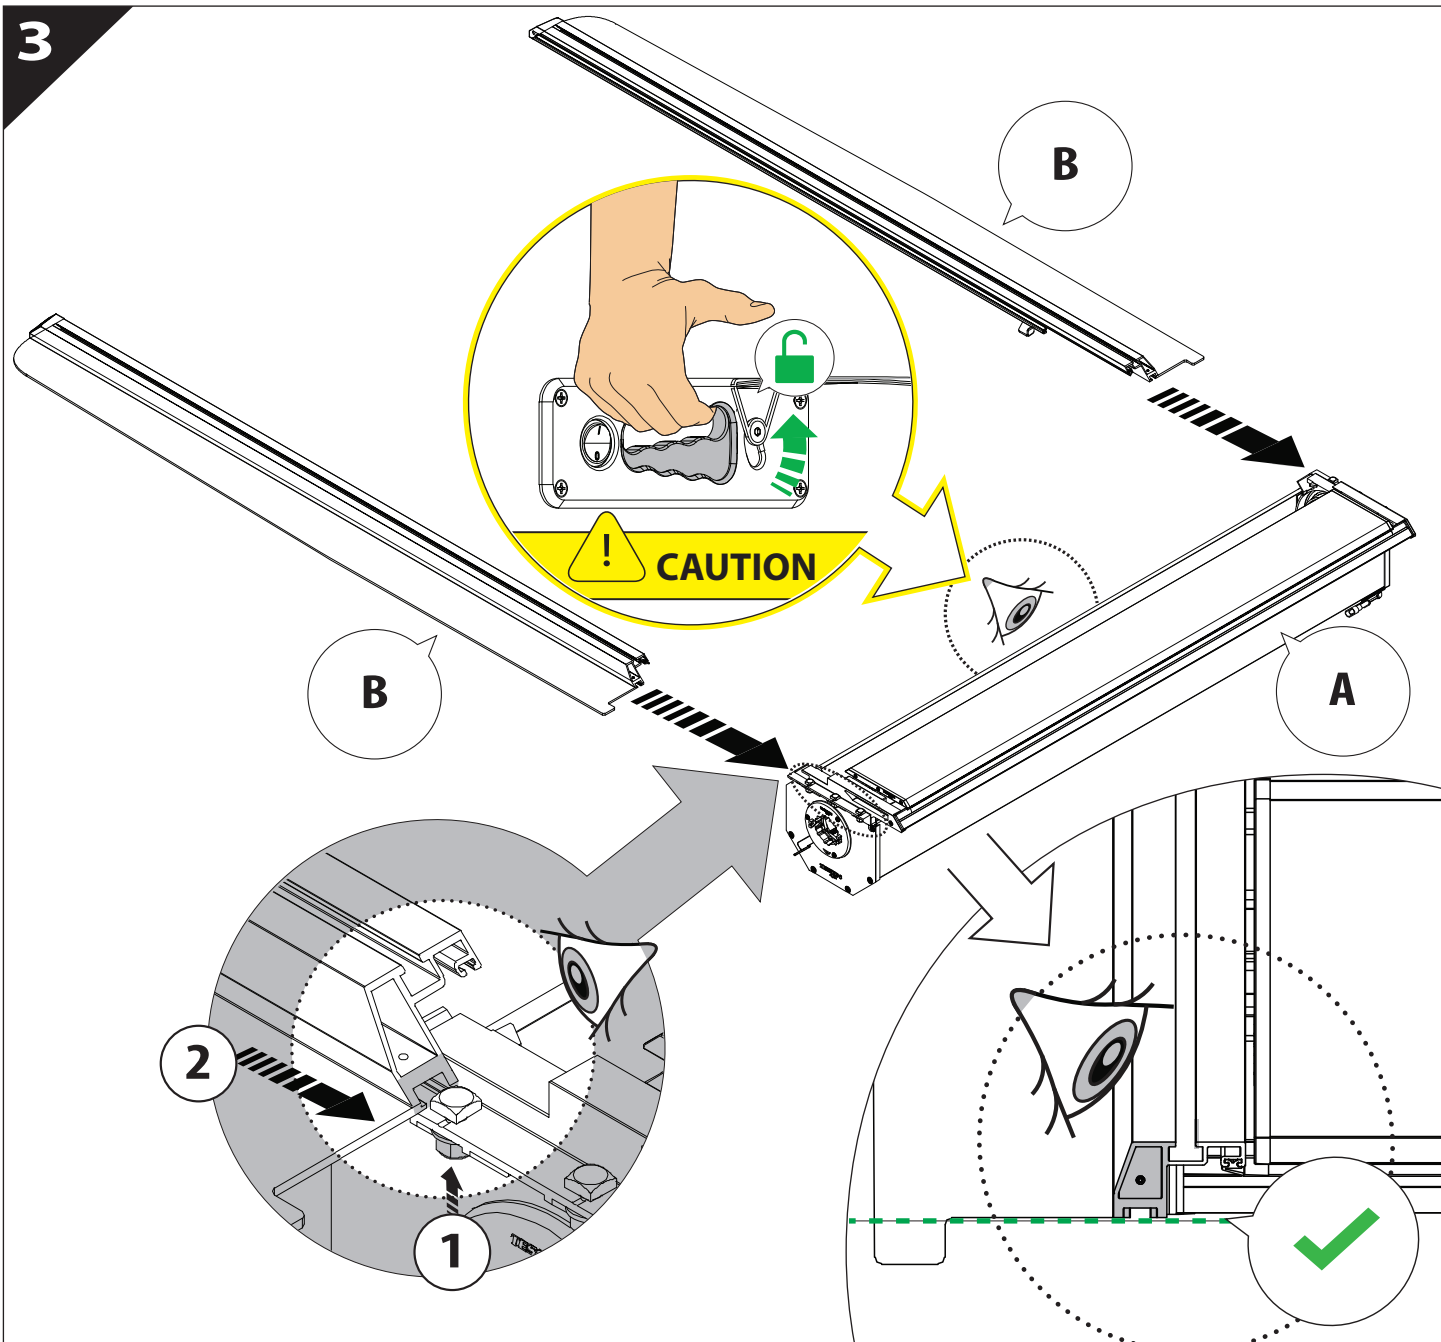

Installation Manual

PART NUMBER(S)	Model Year
TESS 150411 SE	ISUZU DMAX 2021+ OEM ROLL BAR
Cab(s)	Installation Time / Weight
Double Cab	40-60 minutes / 53-57 kg

B

A

KITS

G

3

4

7

16

17

18

X:550mm Y:300mm

19.2

19.3

20