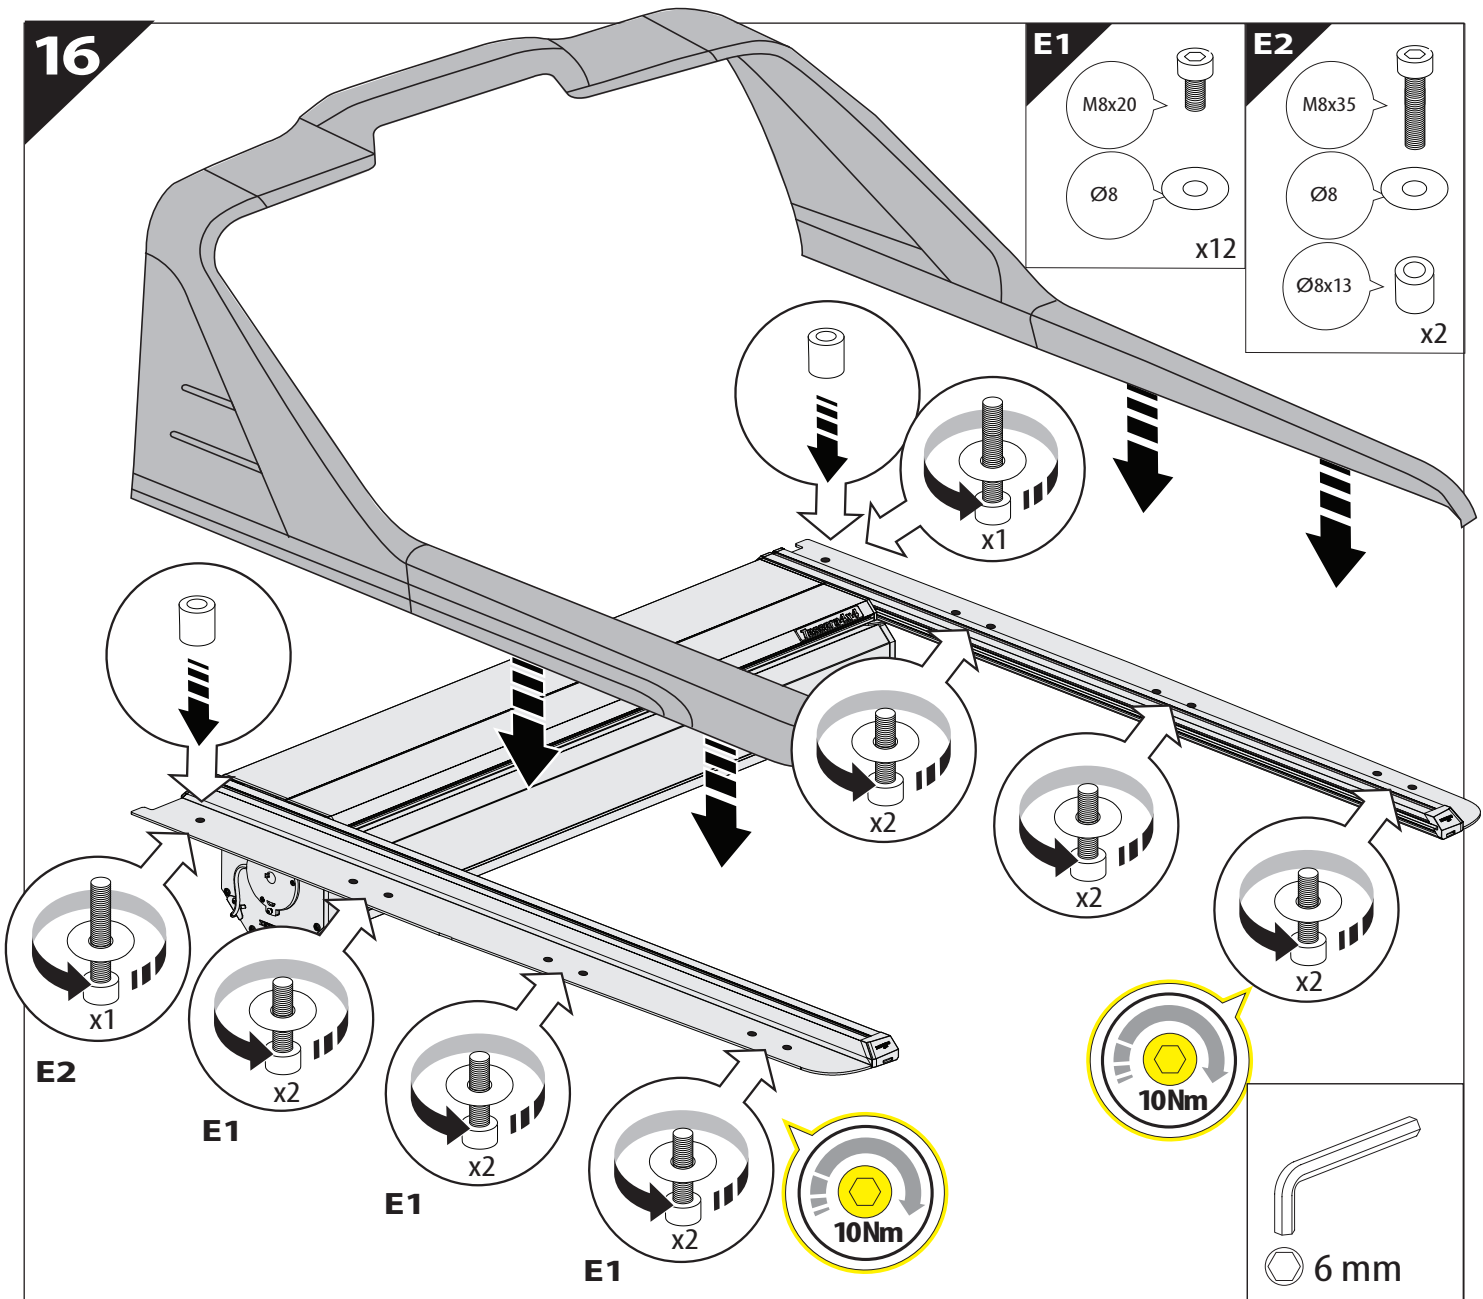

Installation Manual

PART NUMBER(S)	Model Year
TESS 150411 SE	ISUZU DMAX 2021+ OEM ROLL BAR
Cab(s)	Installation Time / Weight
Double Cab	40-60 minutes / 53-57 kg

B

A

KITS

G

3

4

7

16

17

18

X:550mm Y:300mm

19.2

19.3

20