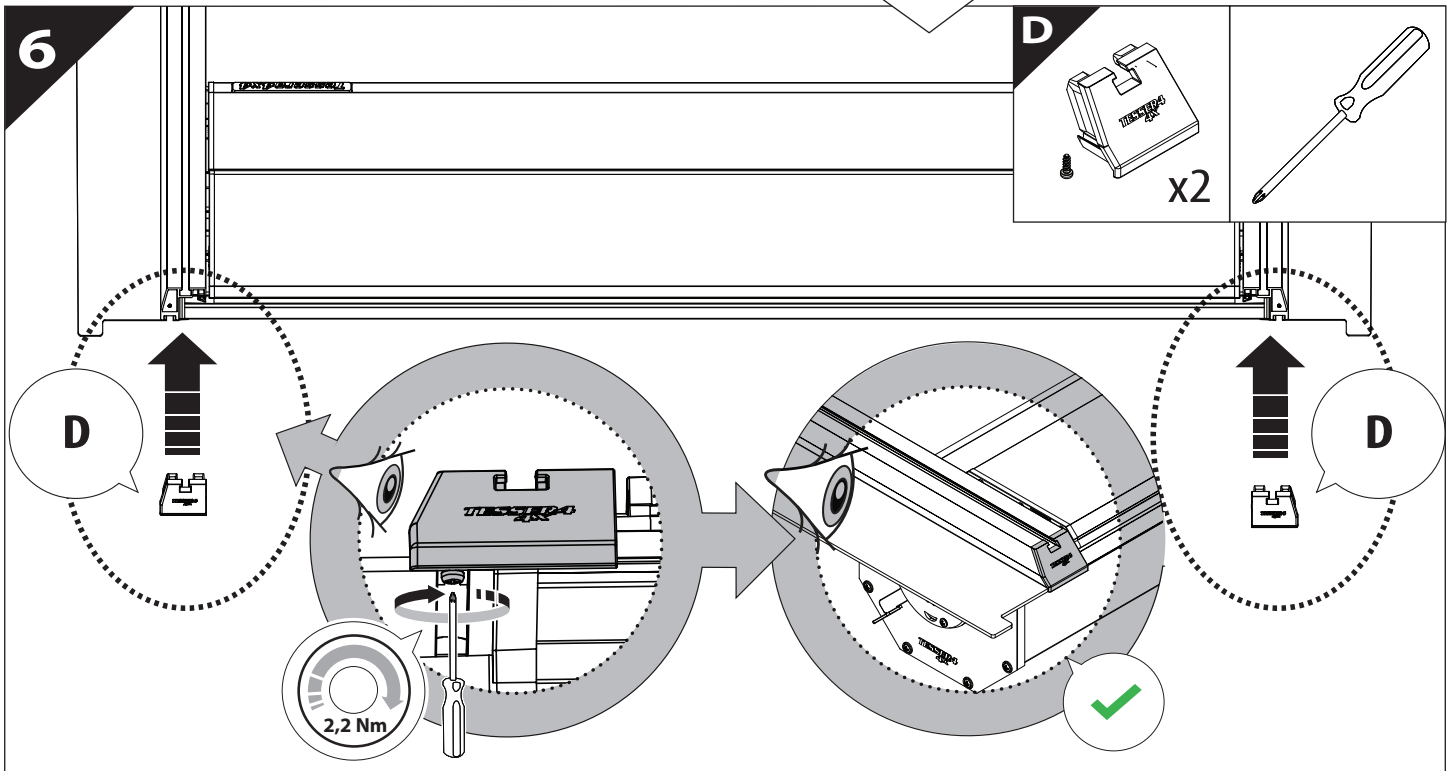

Installation Manual

PART NUMBER(S)	Model Year
TESS 150411 SE	ISUZU DMAX 2021+ OEM ROLL BAR
Cab(s)	Installation Time / Weight
Double Cab	40-60 minutes / 53-57 kg

B

A

KITS

G

3

4

7

16

17

18

X:550mm Y:300mm

19.2

19.3

20