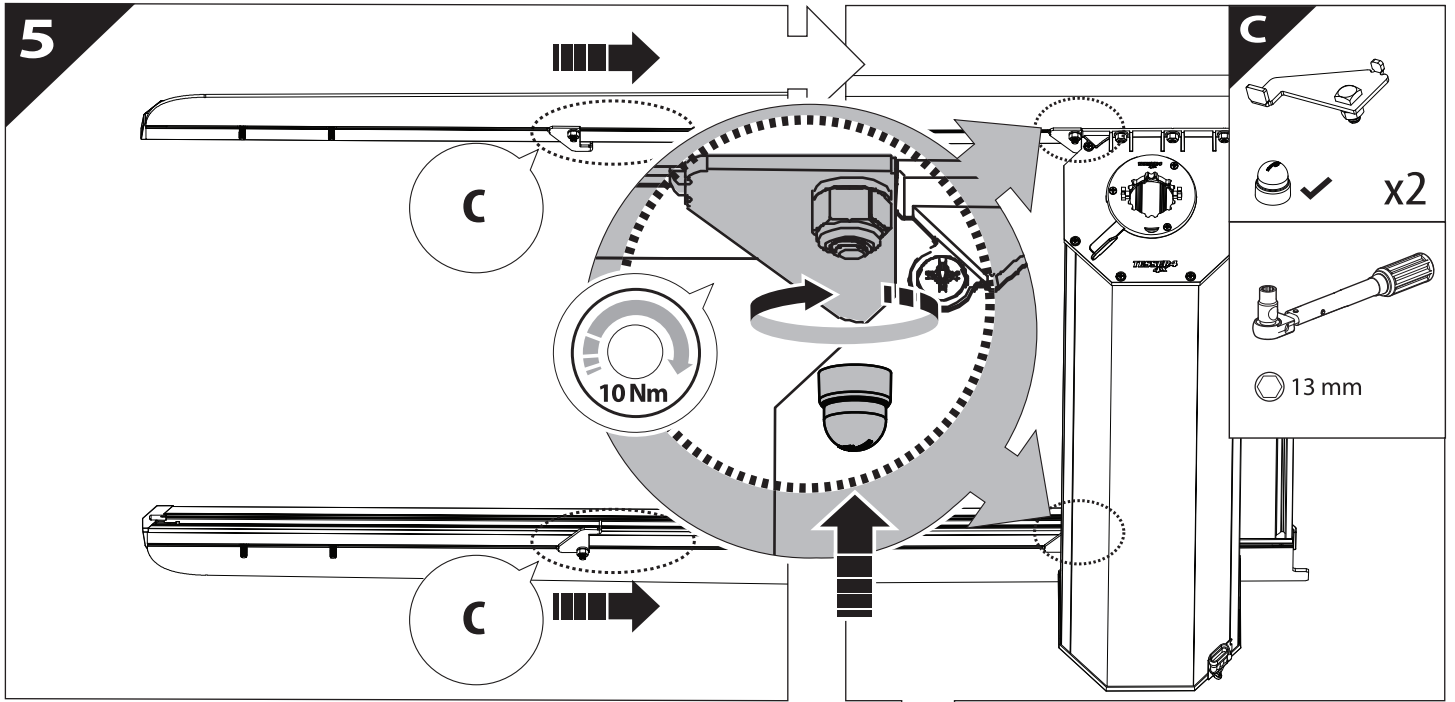

Installation Manual

PART NUMBER(S)	Model Year
TESS 150411 SE	ISUZU DMAX 2021+ OEM ROLL BAR
Cab(s)	Installation Time / Weight
Double Cab	40-60 minutes / 53-57 kg

B

A

KITS

G

3

4

7

16

17

18

X:550mm Y:300mm

19.2

19.3

20