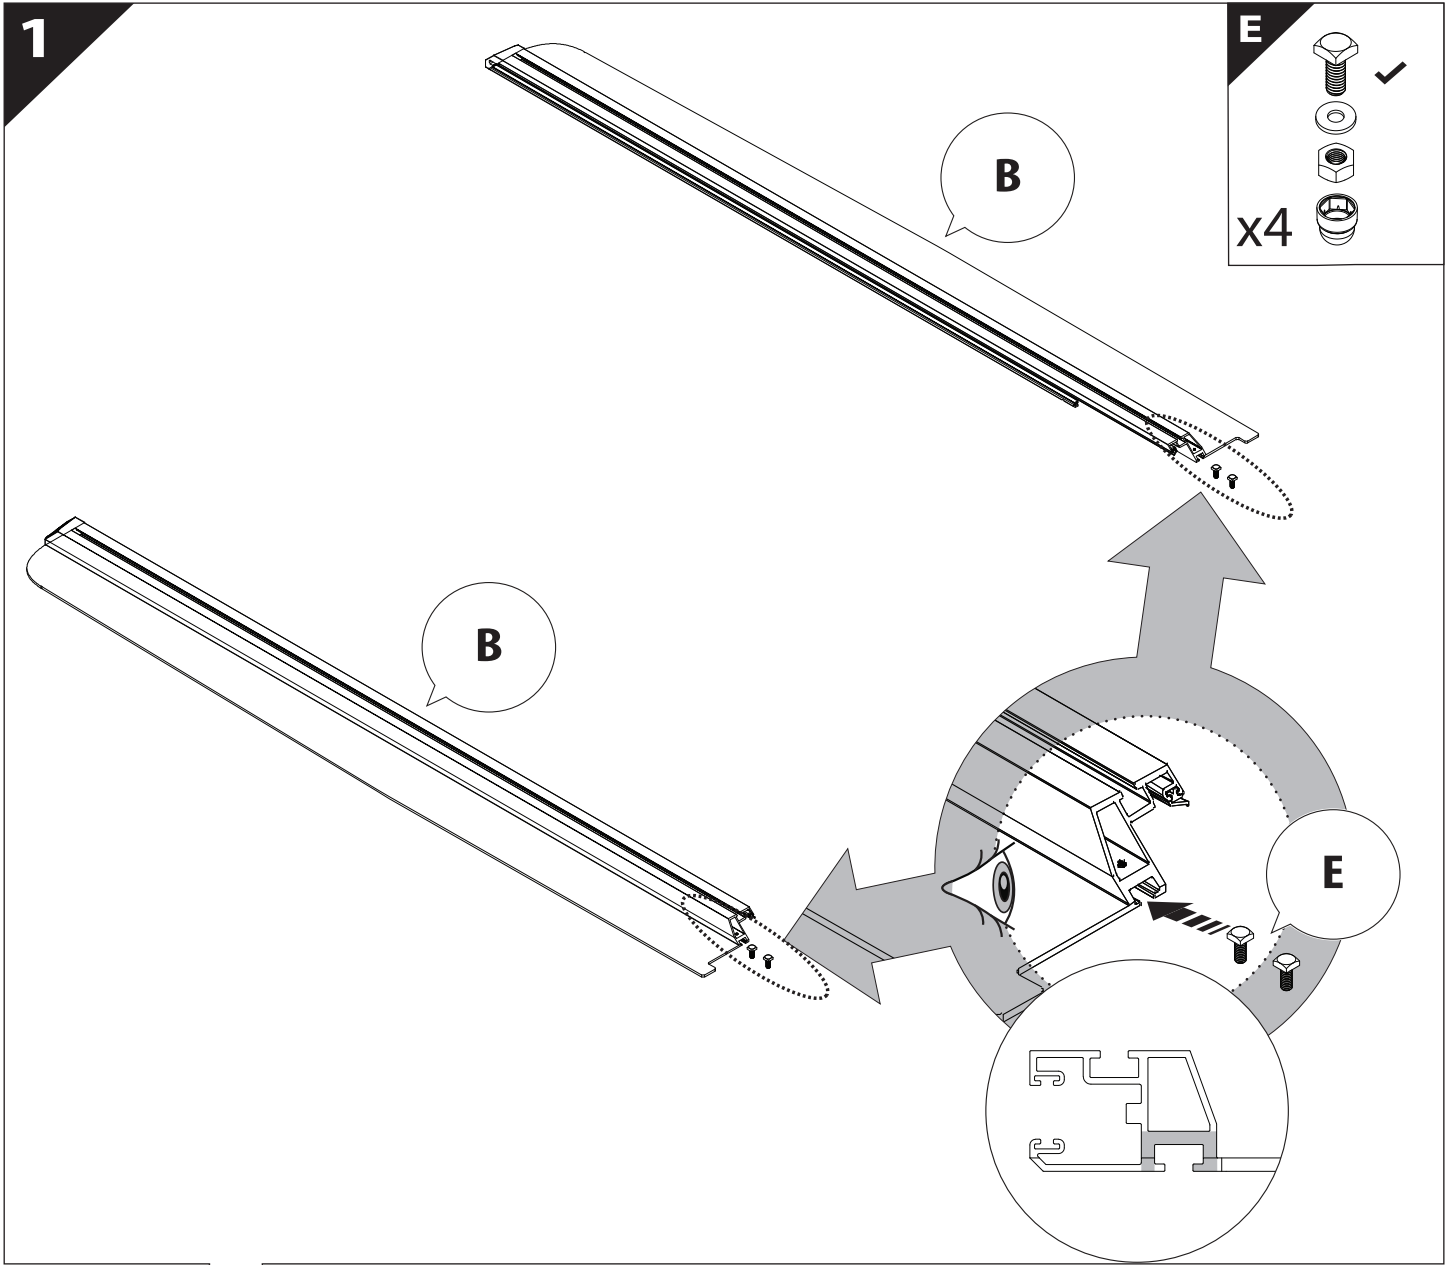

Installation Manual

PART NUMBER(S)	Model Year
TESS 150411 SE	ISUZU DMAX 2021+ OEM ROLL BAR
Cab(s)	Installation Time / Weight
Double Cab	40-60 minutes / 53-57 kg

B

A

KITS

G

3

4

7

16

17

18

X:550mm Y:300mm

19.2

19.3

20