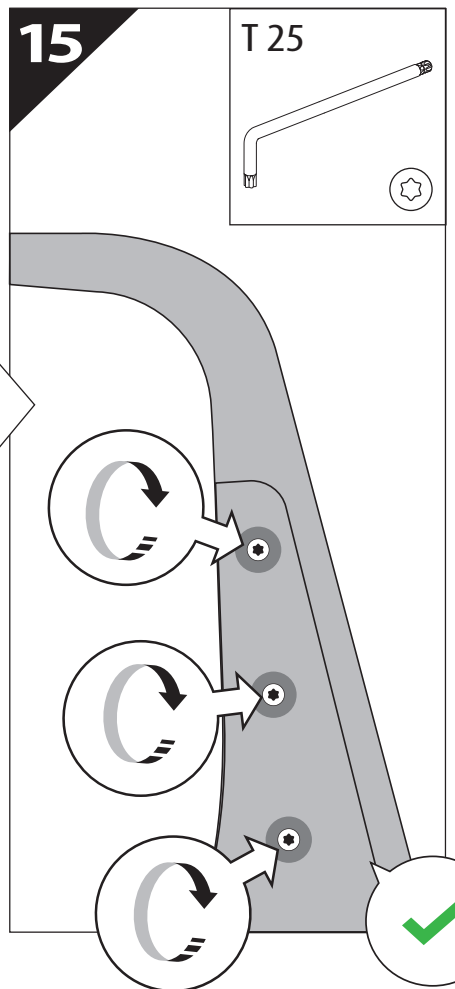

Installation Manual

PART NUMBER(S)	Model Year
TESS 150411 SE	ISUZU DMAX 2021+ OEM ROLL BAR
Cab(s)	Installation Time / Weight
Double Cab	40-60 minutes / 53-57 kg

B

A

KITS

G

3

4

7

16

17

18

X:550mm Y:300mm

19.2

19.3

20