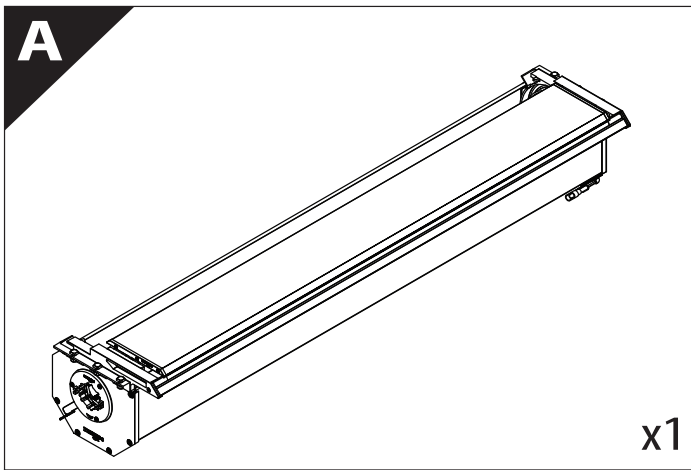

Installation Manual

PART NUMBER(S)	Model Year
TESS 150411 SE	ISUZU DMAX 2021+ OEM ROLL BAR
Cab(s)	Installation Time / Weight
Double Cab	40-60 minutes / 53-57 kg

B

A

KITS

G

3

4

7

16

17

18

X:550mm Y:300mm

19.2

19.3

20