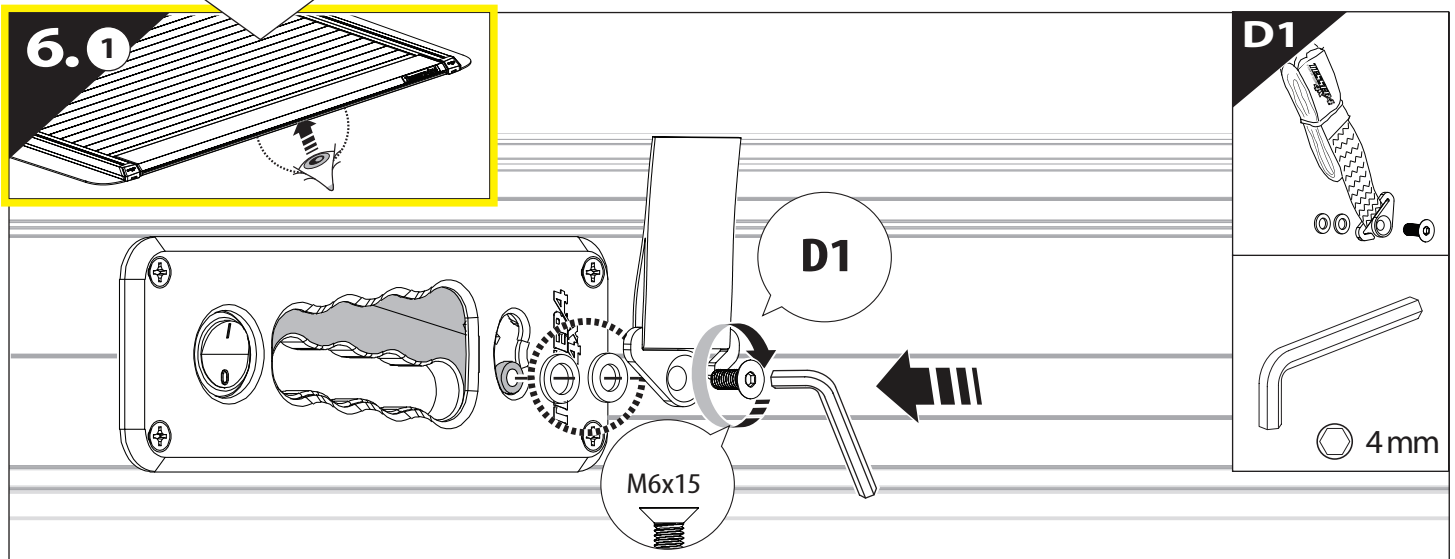

Installation Manual

PART NUMBER(S)	Model Year
TESS 150411 SE	ISUZU DMAX 2021+ OEM ROLL BAR
Cab(s)	Installation Time / Weight
Double Cab	40-60 minutes / 53-57 kg

B

A

KITS

G

3

4

7

16

17

18

X:550mm Y:300mm

19.2

19.3

20