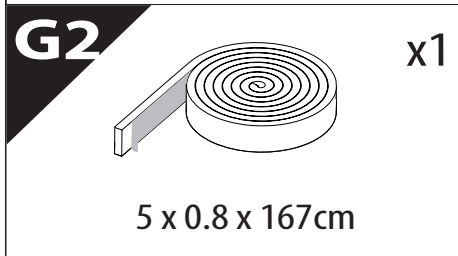

Installation Manual

PART NUMBER(S)	Model Year
TESS 150411 SE	ISUZU DMAX 2021+ OEM ROLL BAR
Cab(s)	Installation Time / Weight
Double Cab	40-60 minutes / 53-57 kg

B

A

KITS

G

3

4

7

16

17

18

X:550mm Y:300mm

19.2

19.3

20