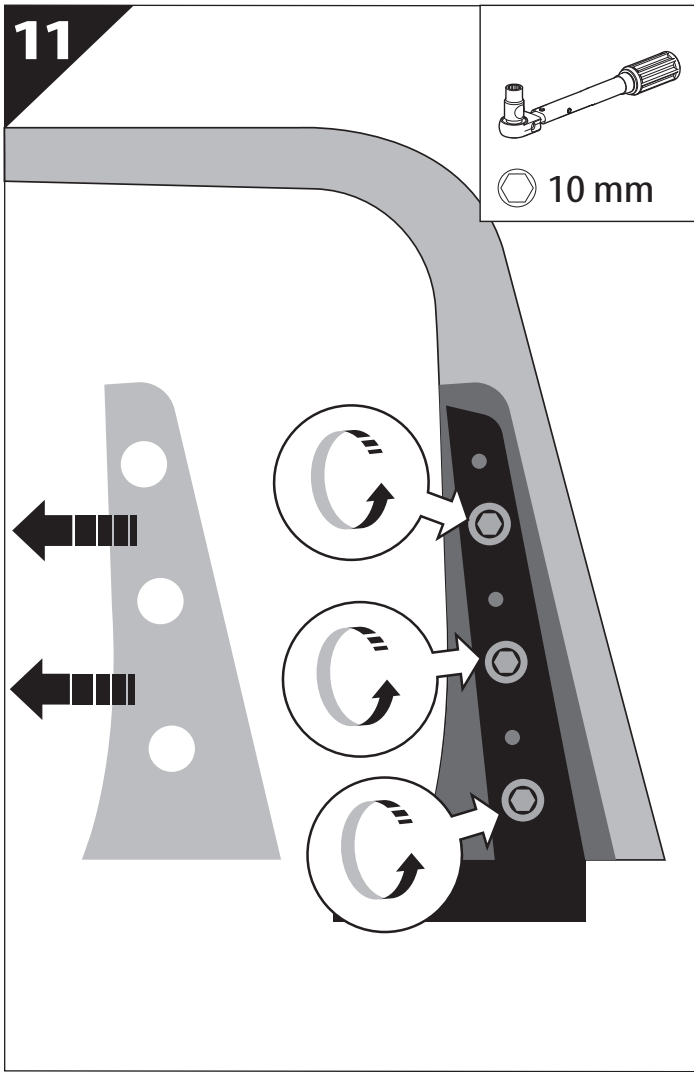

Installation Manual

PART NUMBER(S)	Model Year
TESS 150411 SE	ISUZU DMAX 2021+ OEM ROLL BAR
Cab(s)	Installation Time / Weight
Double Cab	40-60 minutes / 53-57 kg

B

A

KITS

G

3

4

7

16

17

18

X:550mm Y:300mm

19.2

19.3

20