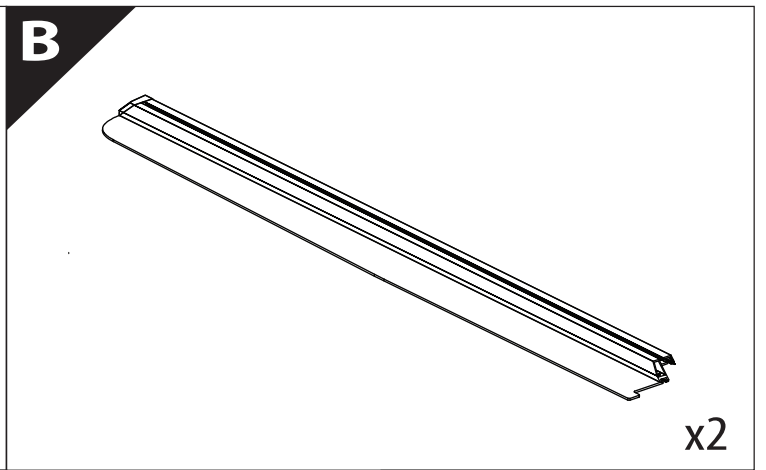

Installation Manual

PART NUMBER(S)	Model Year
TESS 150411 SE	ISUZU DMAX 2021+ OEM ROLL BAR
Cab(s)	Installation Time / Weight
Double Cab	40-60 minutes / 53-57 kg

B

A

KITS

G

3

4

7

16

17

18

X:550mm Y:300mm

19.2

19.3

20