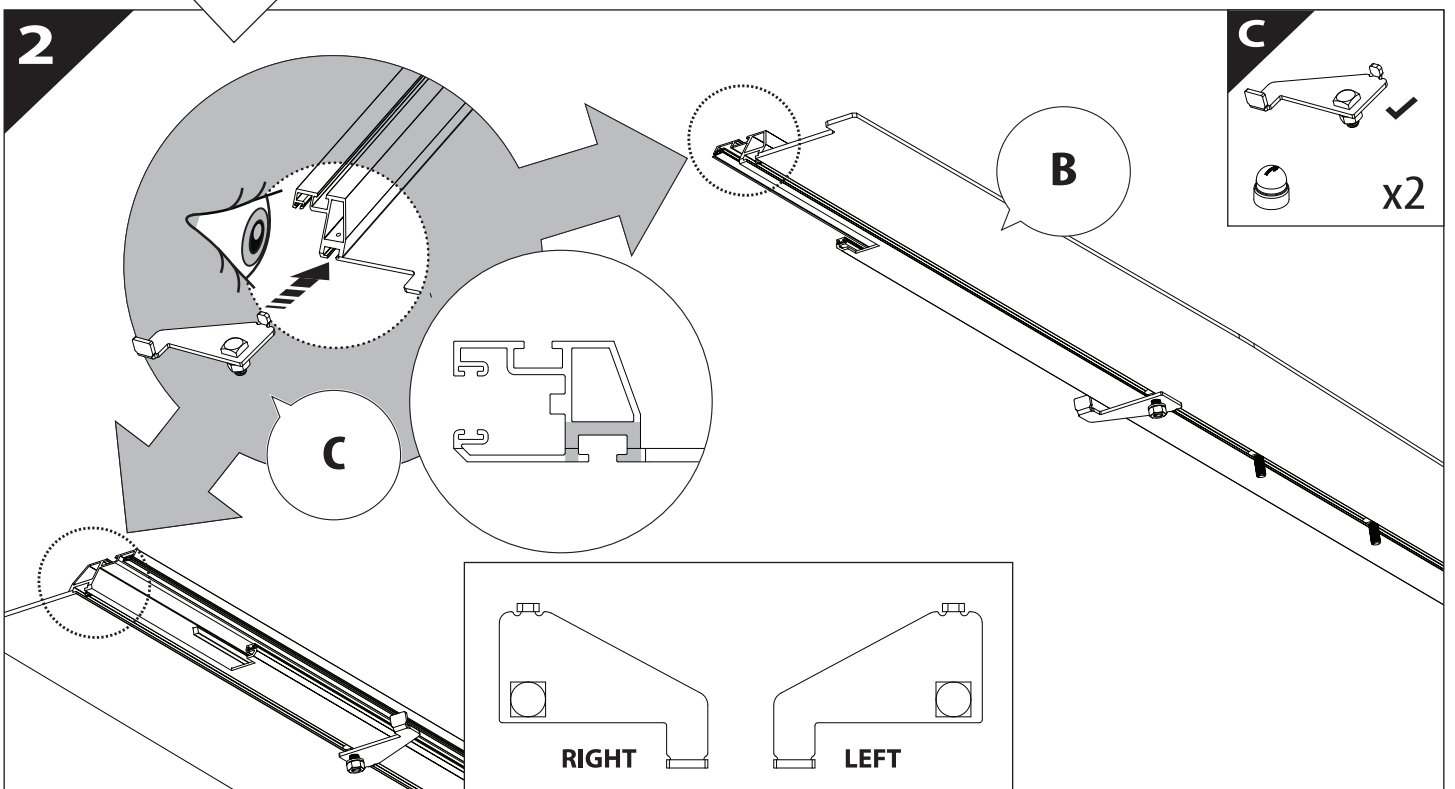

Installation Manual

PART NUMBER(S)	Model Year
TESS 150411 SE	ISUZU DMAX 2021+ OEM ROLL BAR
Cab(s)	Installation Time / Weight
Double Cab	40-60 minutes / 53-57 kg

B

A

KITS

G

3

4

7

16

17

18

X:550mm Y:300mm

19.2

19.3

20