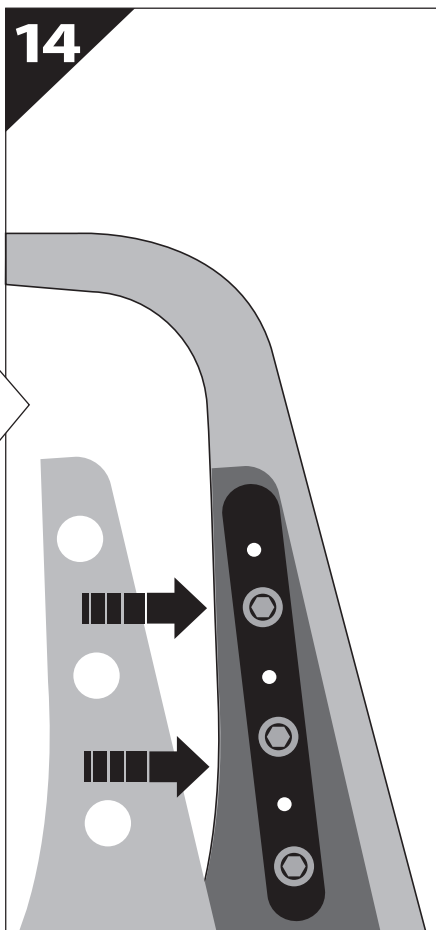

Installation Manual

PART NUMBER(S)	Model Year
TESS 150411 SE	ISUZU DMAX 2021+ OEM ROLL BAR
Cab(s)	Installation Time / Weight
Double Cab	40-60 minutes / 53-57 kg

B

A

KITS

G

3

4

7

16

17

18

X:550mm Y:300mm

19.2

19.3

20

20.1

21

22

27

F

28

29

CAUTION !