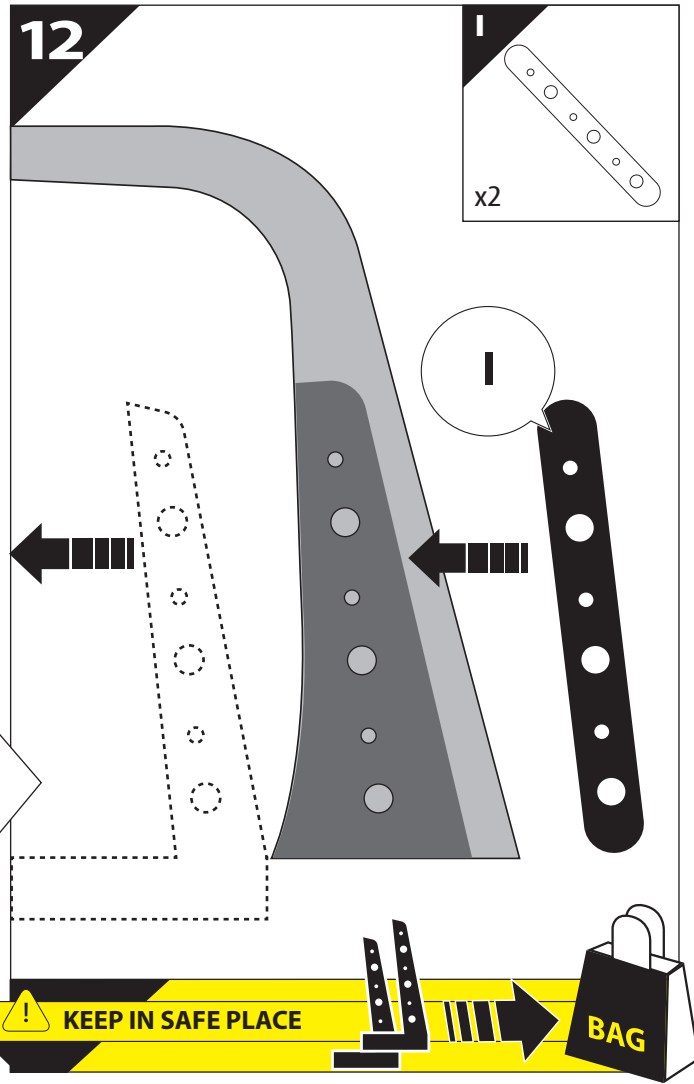

Installation Manual

PART NUMBER(S)	Model Year
TESS 150411 SE	ISUZU DMAX 2021+ OEM ROLL BAR
Cab(s)	Installation Time / Weight
Double Cab	40-60 minutes / 53-57 kg

B

A

KITS

G

3

4

7

16

17

18

X:550mm Y:300mm

19.2

19.3

20