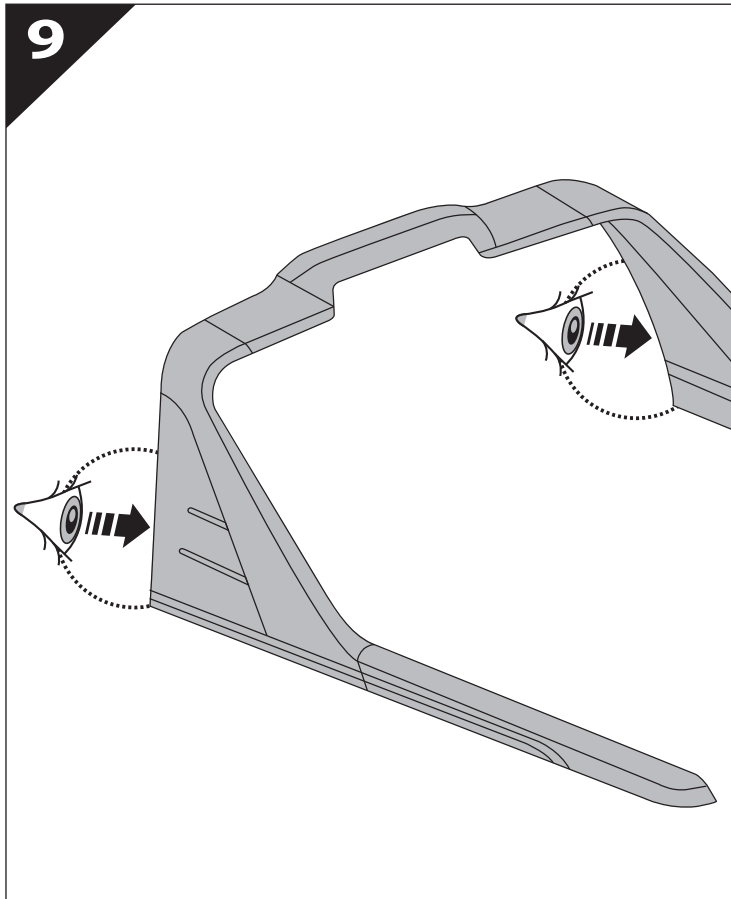

Installation Manual

PART NUMBER(S)	Model Year
TESS 150411 SE	ISUZU DMAX 2021+ OEM ROLL BAR
Cab(s)	Installation Time / Weight
Double Cab	40-60 minutes / 53-57 kg

B

A

KITS

G

3

4

7

16

17

18

X:550mm Y:300mm

19.2

19.3

20

20.1

21

22

27

F

28

29

CAUTION !