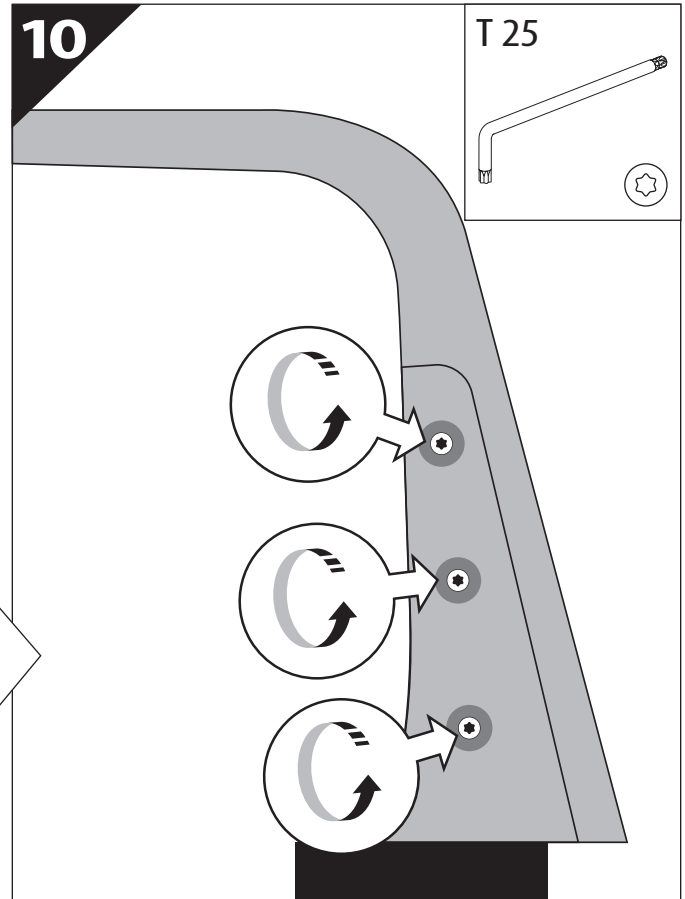

Installation Manual

PART NUMBER(S)	Model Year
TESS 150411 SE	ISUZU DMAX 2021+ OEM ROLL BAR
Cab(s)	Installation Time / Weight
Double Cab	40-60 minutes / 53-57 kg

B

A

KITS

G

3

4

7

16

17

18

X:550mm Y:300mm

19.2

19.3

20