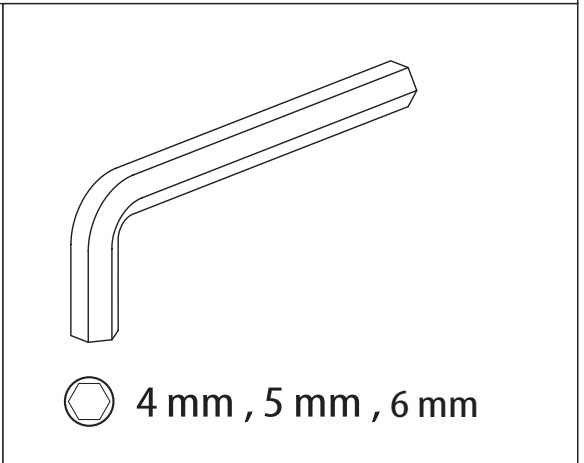

Installation Manual

PART NUMBER(S)	Model Year
TESS 150411 SE	ISUZU DMAX 2021+ OEM ROLL BAR
Cab(s)	Installation Time / Weight
Double Cab	40-60 minutes / 53-57 kg

B

A

KITS

G

3

4

7

16

17

18

X:550mm Y:300mm

19.2

19.3

20