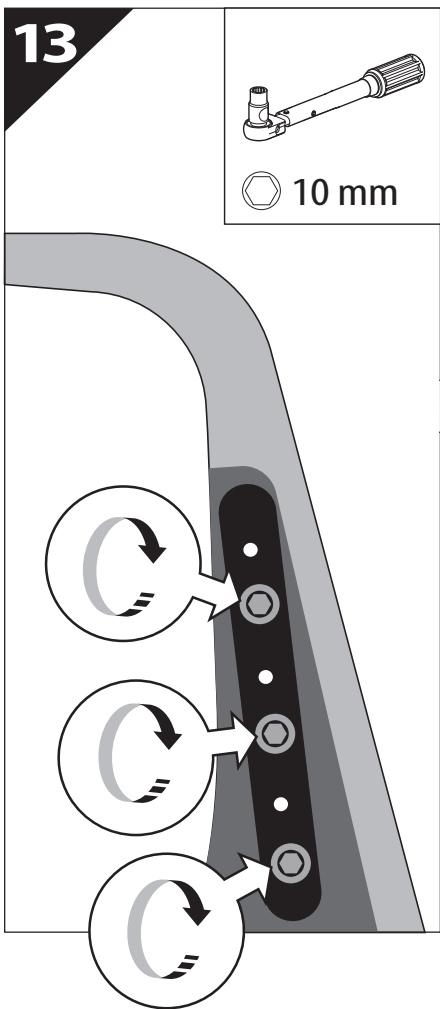

Installation Manual

PART NUMBER(S)	Model Year
TESS 150411 SE	ISUZU DMAX 2021+ OEM ROLL BAR
Cab(s)	Installation Time / Weight
Double Cab	40-60 minutes / 53-57 kg

B

A

KITS

G

3

4

7

16

17

18

X:550mm Y:300mm

19.2

19.3

20