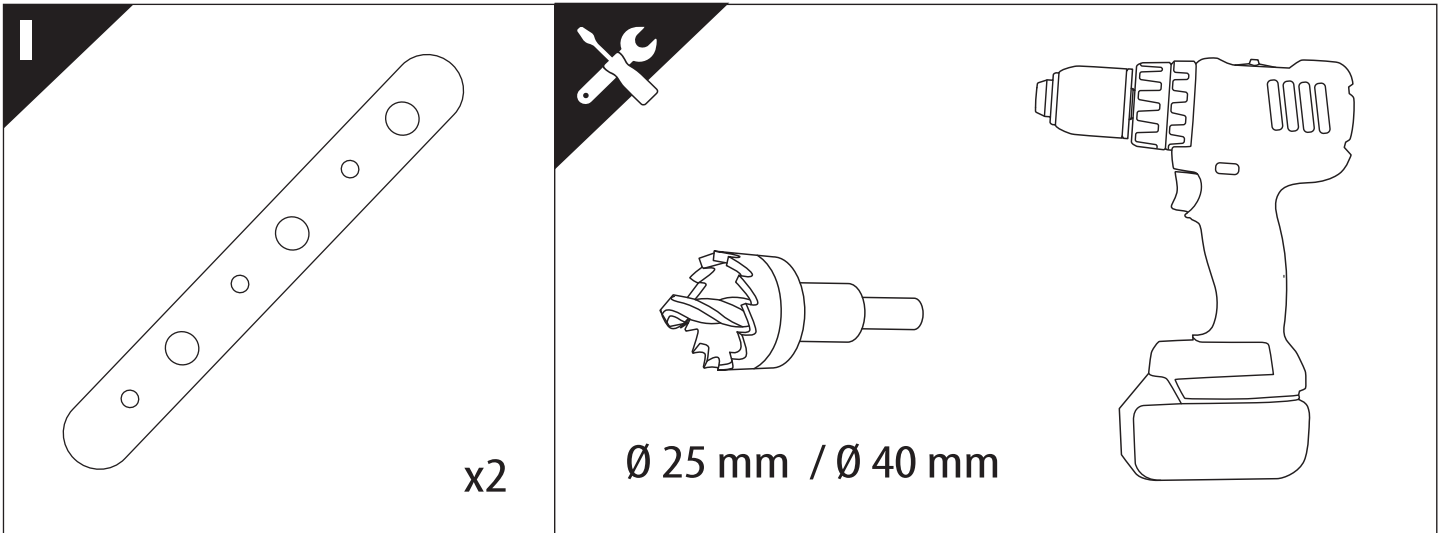

Installation Manual

PART NUMBER(S)	Model Year
TESS 150411 SE	ISUZU DMAX 2021+ OEM ROLL BAR
Cab(s)	Installation Time / Weight
Double Cab	40-60 minutes / 53-57 kg

B

A

KITS

G

3

4

7

16

17

18

X:550mm Y:300mm

19.2

19.3

20