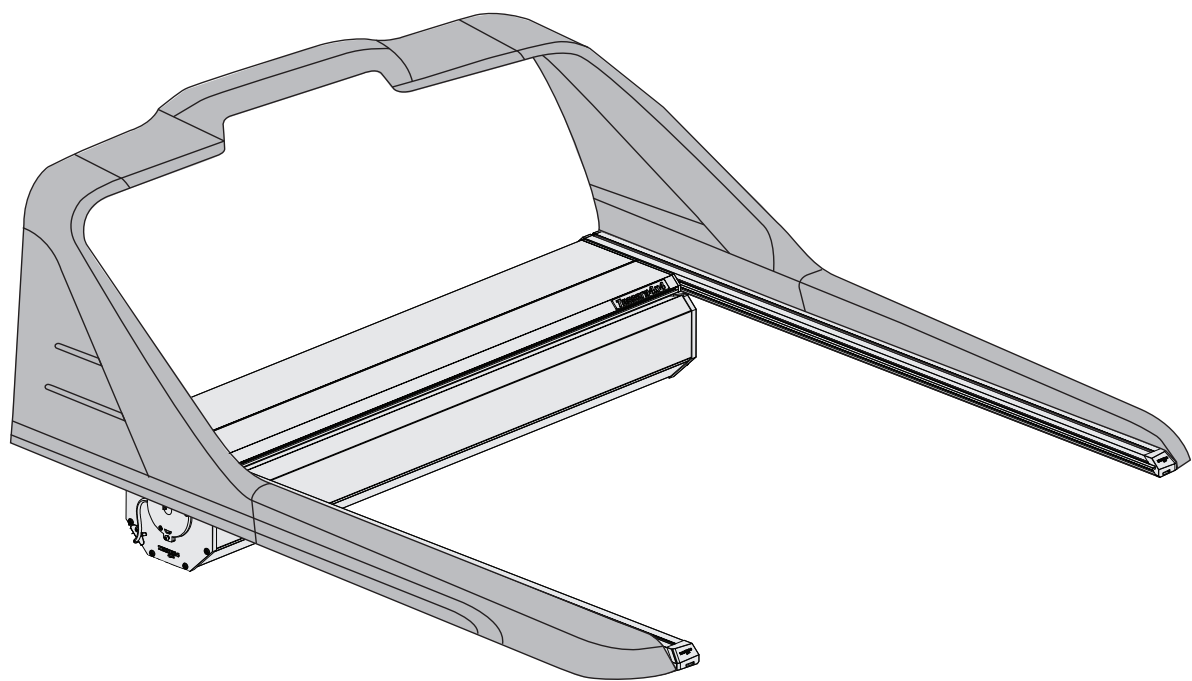

Installation Manual

PART NUMBER(S)	Model Year
TESS 150411 SE	ISUZU DMAX 2021+ OEM ROLL BAR
Cab(s)	Installation Time / Weight
Double Cab	40-60 minutes / 53-57 kg

B

A

KITS

G

3

4

7

16

17

18

X:550mm Y:300mm

19.2

19.3

20