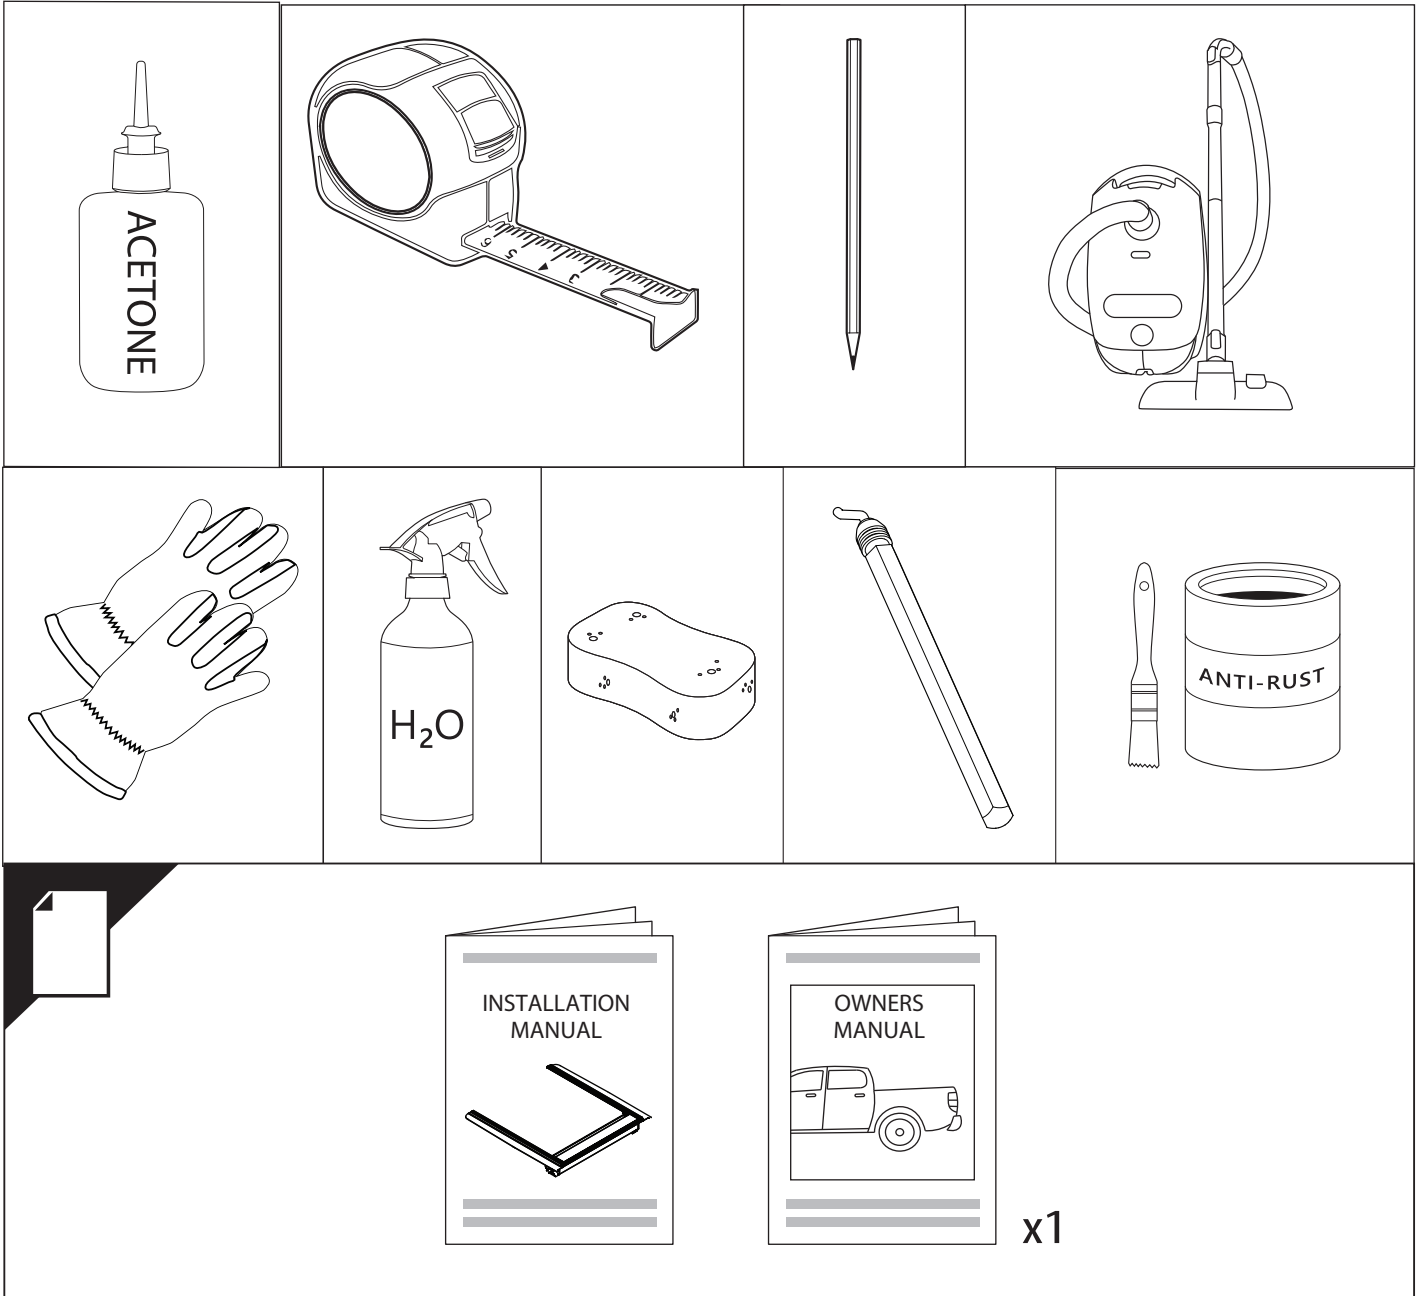

Installation Manual

PART NUMBER(S)	Model Year
TESS 150411 SE	ISUZU DMAX 2021+ OEM ROLL BAR
Cab(s)	Installation Time / Weight
Double Cab	40-60 minutes / 53-57 kg

B

A

KITS

G

3

4