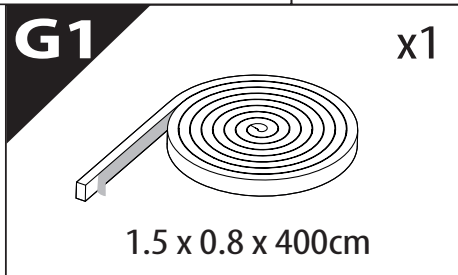

Installation Manual

PART NUMBER(S)	Model Year
TESS 150411 SE	ISUZU DMAX 2021+ OEM ROLL BAR
Cab(s)	Installation Time / Weight
Double Cab	40-60 minutes / 53-57 kg

B

A

KITS

G

3

4

7

16

17

18

X:550mm Y:300mm

19.2

19.3

20