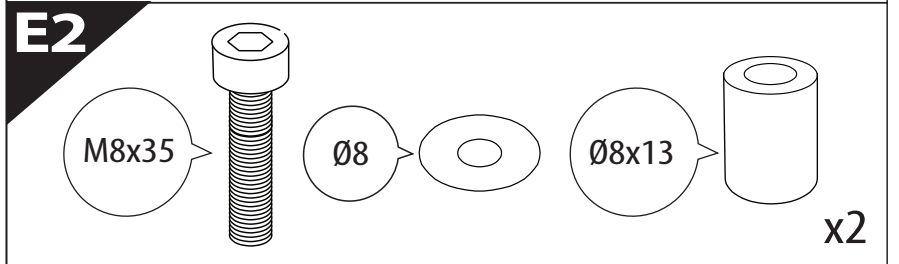

Installation Manual

PART NUMBER(S)	Model Year
TESS 150411 SE	ISUZU DMAX 2021+ OEM ROLL BAR
Cab(s)	Installation Time / Weight
Double Cab	40-60 minutes / 53-57 kg

B

A

KITS

G

3

4

7

16

17

18

X:550mm Y:300mm

19.2

19.3

20