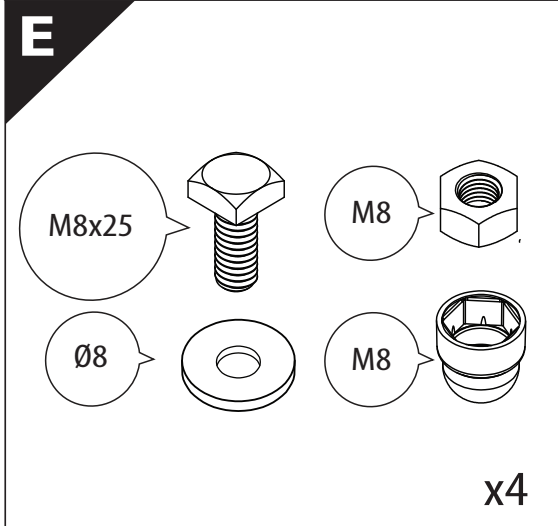

Installation Manual

PART NUMBER(S)	Model Year
TESS 150411 SE	ISUZU DMAX 2021+ OEM ROLL BAR
Cab(s)	Installation Time / Weight
Double Cab	40-60 minutes / 53-57 kg

B

A

KITS

G

3

4

7

16

17

18

X:550mm Y:300mm

19.2

19.3

20