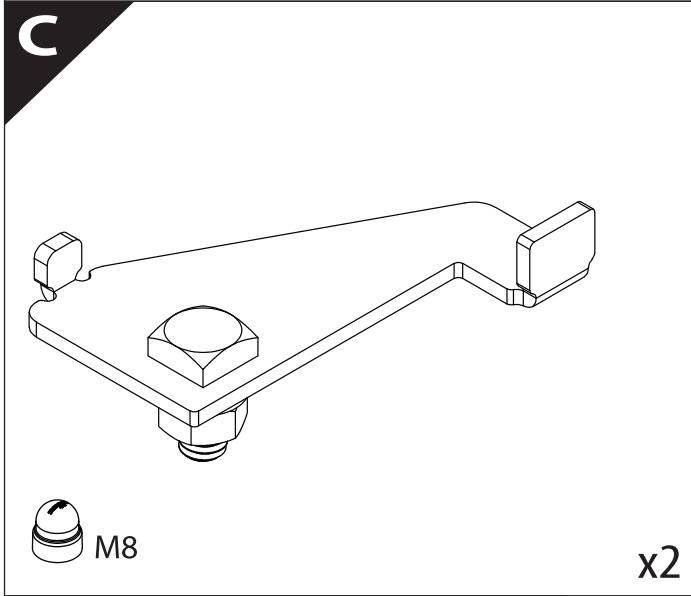

Installation Manual

PART NUMBER(S)	Model Year
TESS 150411 SE	ISUZU DMAX 2021+ OEM ROLL BAR
Cab(s)	Installation Time / Weight
Double Cab	40-60 minutes / 53-57 kg

B

A

KITS

G

3

4

7

16

17

18

X:550mm Y:300mm

19.2

19.3

20