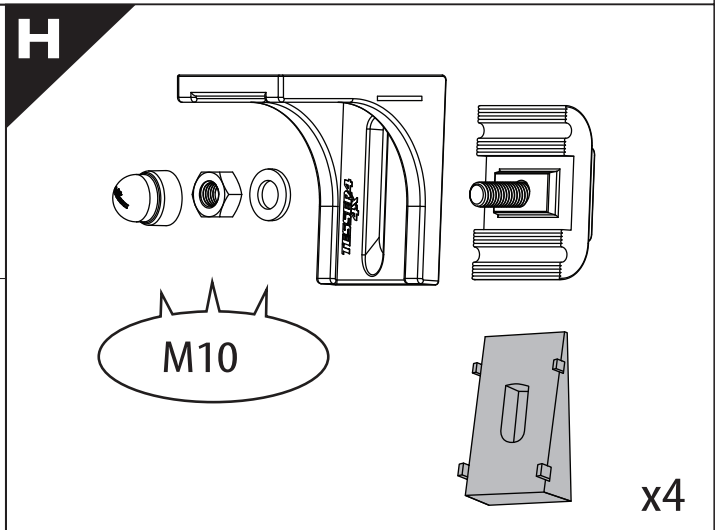

Installation Manual

PART NUMBER(S)	Model Year
TESS 150411 SE	ISUZU DMAX 2021+ OEM ROLL BAR
Cab(s)	Installation Time / Weight
Double Cab	40-60 minutes / 53-57 kg

B

A

KITS

G

3

4

7

16

17

18

X:550mm Y:300mm

19.2

19.3

20