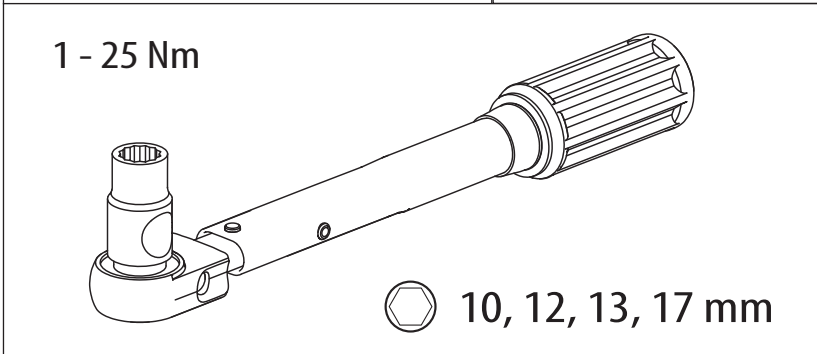

Installation Manual

PART NUMBER(S)	Model Year
TESS 150411 SE	ISUZU DMAX 2021+ OEM ROLL BAR
Cab(s)	Installation Time / Weight
Double Cab	40-60 minutes / 53-57 kg

B

A

KITS

G

3

4

7

16

17

18

X:550mm Y:300mm

19.2

19.3

20