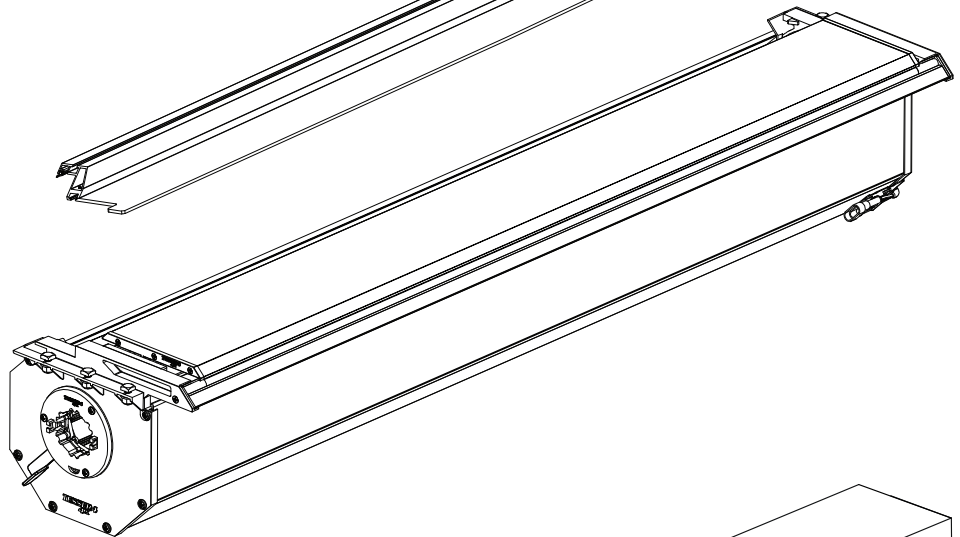

Installation Manual

PART NUMBER(S)	Model Year
TESS 150411 SE	ISUZU DMAX 2021+ OEM ROLL BAR
Cab(s)	Installation Time / Weight
Double Cab	40-60 minutes / 53-57 kg

B

A

KITS

G

3

4

7

16

17

18

X:550mm Y:300mm

19.2

19.3

20