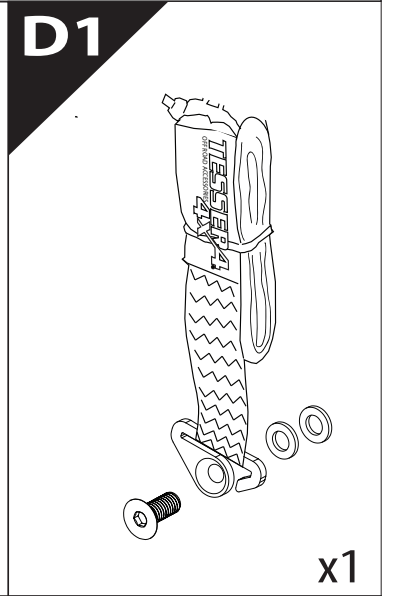

Installation Manual

PART NUMBER(S)	Model Year
TESS 150411 SE	ISUZU DMAX 2021+ OEM ROLL BAR
Cab(s)	Installation Time / Weight
Double Cab	40-60 minutes / 53-57 kg

B

A

KITS

G

3

4

7

16

17

18

X:550mm Y:300mm

19.2

19.3

20