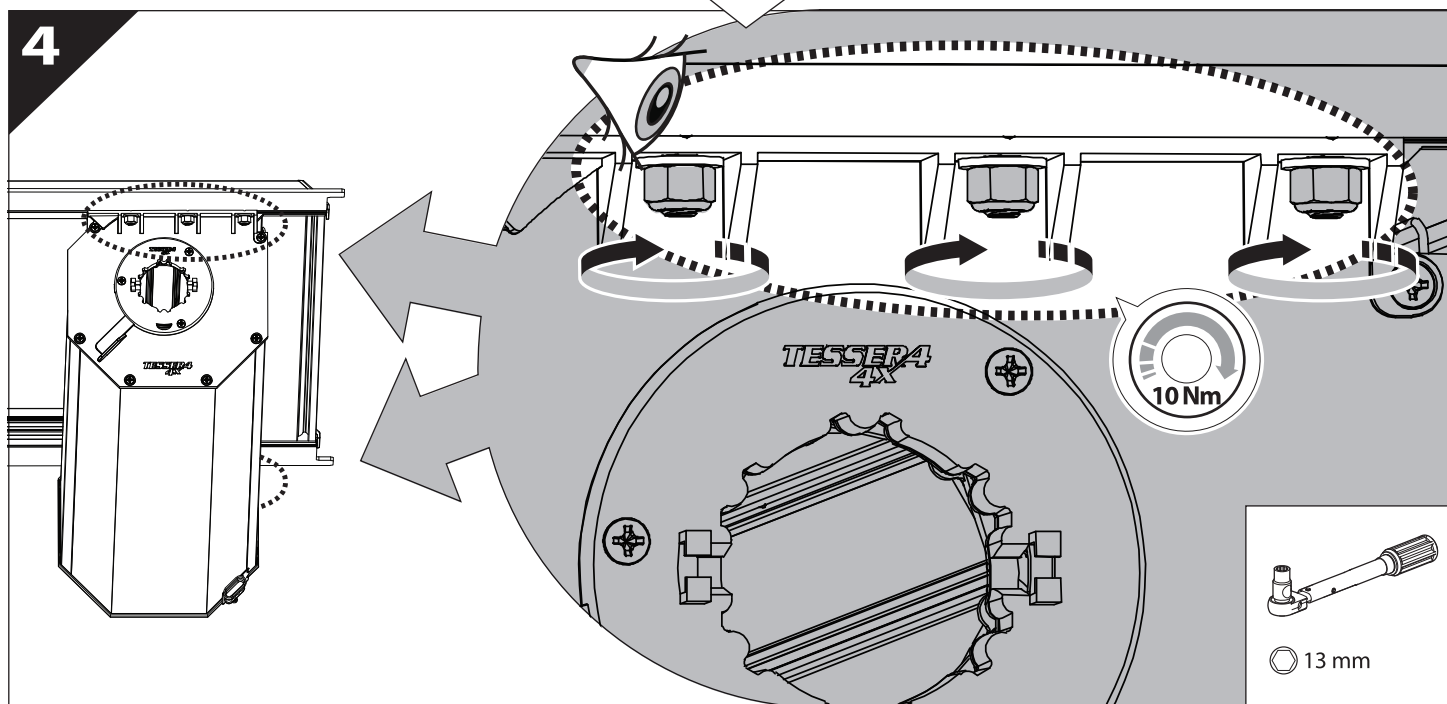

Installation Manual

PART NUMBER(S)	Model Year
TESS 150411 SE	ISUZU DMAX 2021+ OEM ROLL BAR
Cab(s)	Installation Time / Weight
Double Cab	40-60 minutes / 53-57 kg

B

A

KITS

G

3

4

7

16

17

18

X:550mm Y:300mm

19.2

19.3

20