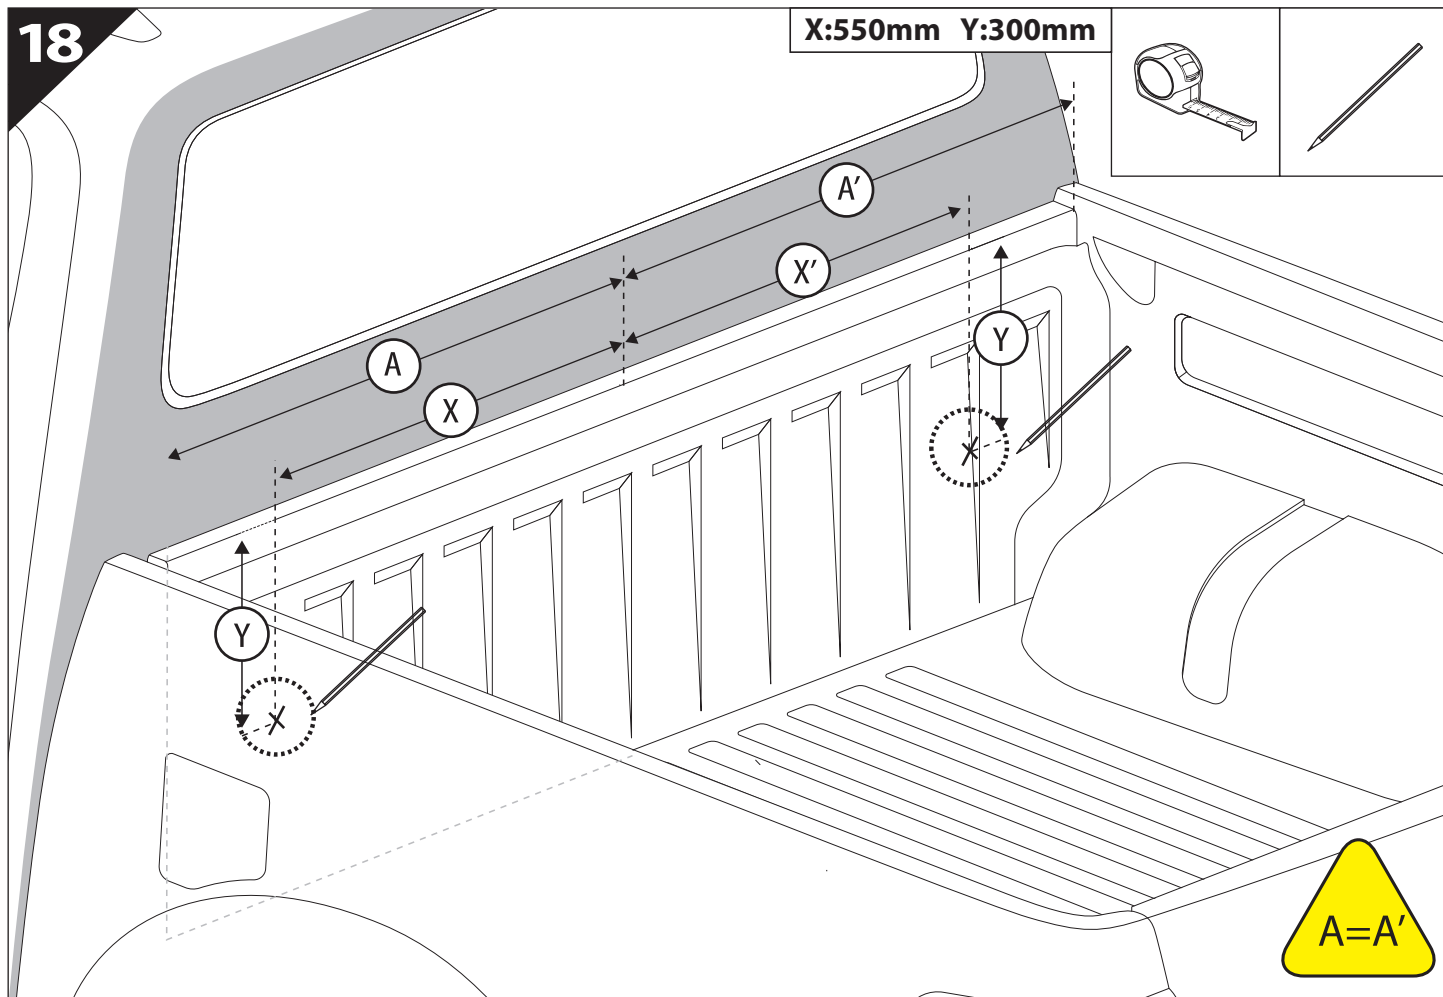

Installation Manual

PART NUMBER(S)	Model Year
TESS 150411 SE	ISUZU DMAX 2021+ OEM ROLL BAR
Cab(s)	Installation Time / Weight
Double Cab	40-60 minutes / 53-57 kg

B

A

KITS

G

3

4

7

16

17

18

X:550mm Y:300mm

19.2

19.3

20

20.1

21

22

27

F

28

29

CAUTION !