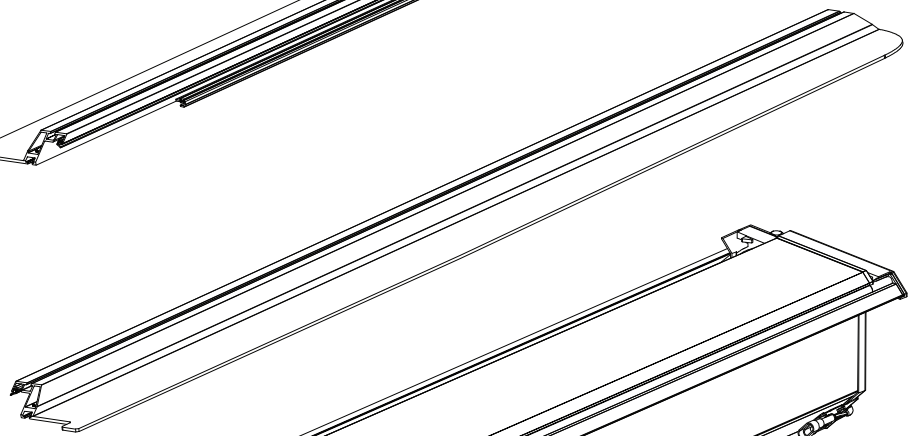

Installation Manual

PART NUMBER(S)	Model Year
TESS 150411 SE	ISUZU DMAX 2021+ OEM ROLL BAR
Cab(s)	Installation Time / Weight
Double Cab	40-60 minutes / 53-57 kg

B

A

KITS

G

3

4

7

16

17

18

X:550mm Y:300mm

19.2

19.3

20