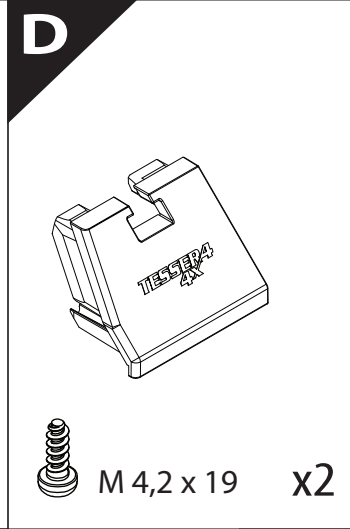

# Installation Manual

PART NUMBER(S)	Model Year
TESS 1526 SE	GMC Sierra 1500 2014 -> 2018 & 2019+
TESS 1527 SE	
Cab(s)	Installation Time / Weight
Short Bed 5.8" & Standard Bed 6.6"	40-60 minutes / 53-57 kg

Ø 25 mm

4 mm

1 - 25 Nm

12, 13 mm

ACETONE

H<sub>2</sub>O

ANTI-RUST

INSTALLATION  
MANUAL