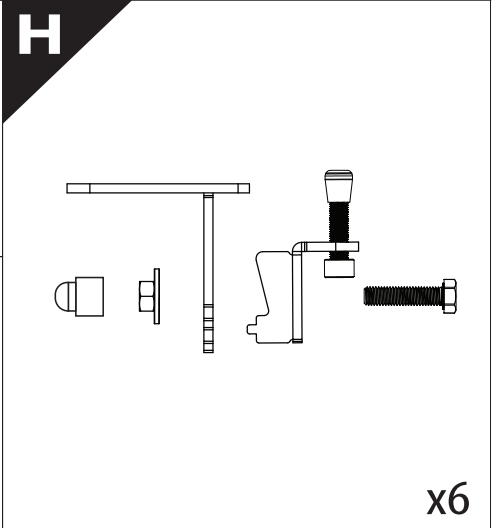

# Installation Manual

PART NUMBER(S)	Model Year
TESS 1526 SE	GMC Sierra 1500 2014 -> 2018 & 2019+
TESS 1527 SE	
Cab(s)	Installation Time / Weight
Short Bed 5.8" & Standard Bed 6.6"	40-60 minutes / 53-57 kg

Ø 25 mm

4 mm

1 - 25 Nm

12, 13 mm

ACETONE

H<sub>2</sub>O

ANTI-RUST

INSTALLATION  
MANUAL