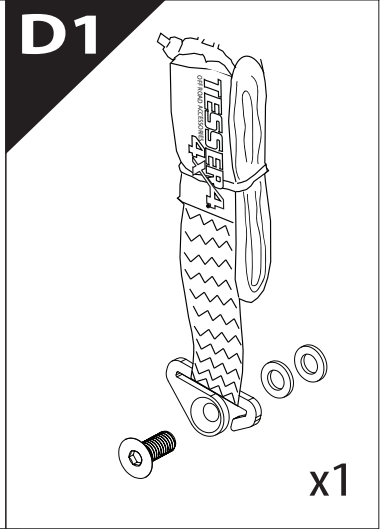

# Installation Manual

PART NUMBER(S)	Model Year
TESS 1526 SE	GMC Sierra 1500 2014 -> 2018 & 2019+
TESS 1527 SE	
Cab(s)	Installation Time / Weight
Short Bed 5.8" & Standard Bed 6.6"	40-60 minutes / 53-57 kg

Ø 25 mm

4 mm

1 - 25 Nm

12, 13 mm

ACETONE

H<sub>2</sub>O

ANTI-RUST

INSTALLATION  
MANUAL