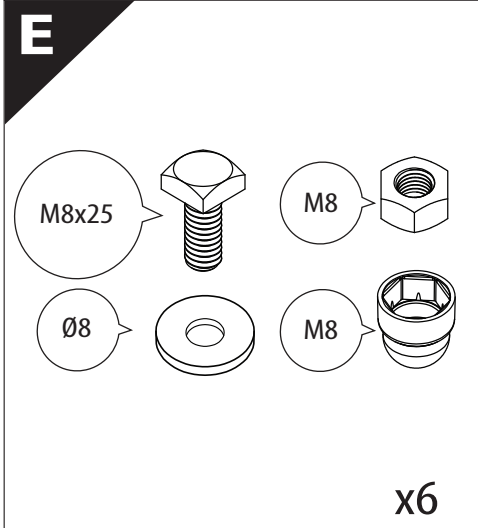

# Installation Manual

PART NUMBER(S)	Model Year
TESS 1526 SE	GMC Sierra 1500 2014 -> 2018 & 2019+
TESS 1527 SE	
Cab(s)	Installation Time / Weight
Short Bed 5.8" & Standard Bed 6.6"	40-60 minutes / 53-57 kg

Ø 25 mm

4 mm

1 - 25 Nm

12, 13 mm

ACETONE

H<sub>2</sub>O

ANTI-RUST

INSTALLATION  
MANUAL