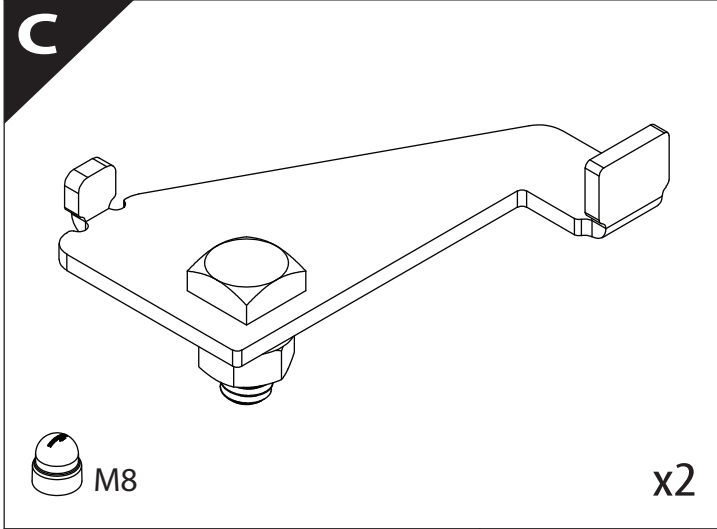

# Installation Manual

PART NUMBER(S)	Model Year
TESS 1526 SE	GMC Sierra 1500 2014 -> 2018 & 2019+
TESS 1527 SE	
Cab(s)	Installation Time / Weight
Short Bed 5.8" & Standard Bed 6.6"	40-60 minutes / 53-57 kg

Ø 25 mm

4 mm

1 - 25 Nm

12, 13 mm

ACETONE

H<sub>2</sub>O

ANTI-RUST

INSTALLATION  
MANUAL