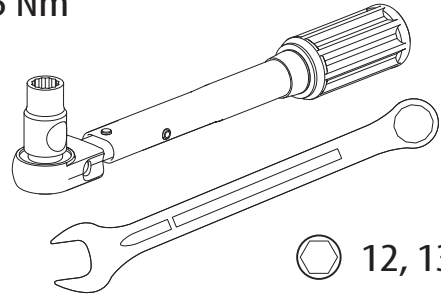

# Installation Manual

PART NUMBER(S)	Model Year
TESS 1526 SE	GMC Sierra 1500 2014 -> 2018 & 2019+
TESS 1527 SE	
Cab(s)	Installation Time / Weight
Short Bed 5.8" & Standard Bed 6.6"	40-60 minutes / 53-57 kg

Ø 25 mm

4 mm

1 - 25 Nm

12, 13 mm

ACETONE

H<sub>2</sub>O

ANTI-RUST

INSTALLATION  
MANUAL