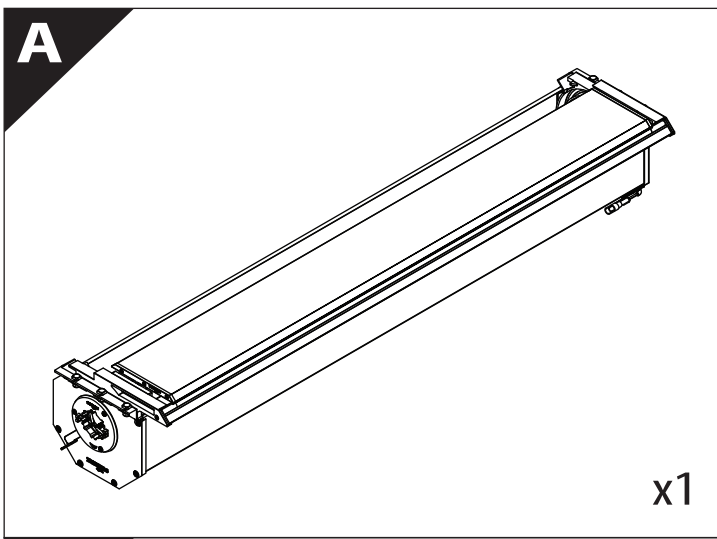

# Installation Manual

PART NUMBER(S)	Model Year
TESS 1526 SE	GMC Sierra 1500 2014 -> 2018 & 2019+
TESS 1527 SE	
Cab(s)	Installation Time / Weight
Short Bed 5.8" & Standard Bed 6.6"	40-60 minutes / 53-57 kg

Ø 25 mm

4 mm

1 - 25 Nm

12, 13 mm

ACETONE

H<sub>2</sub>O

ANTI-RUST

INSTALLATION  
MANUAL