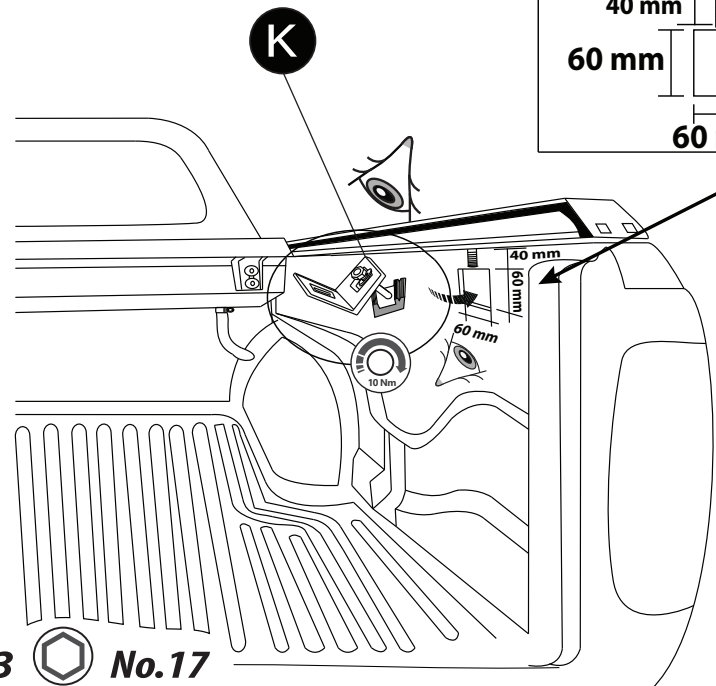

No.13 No.17