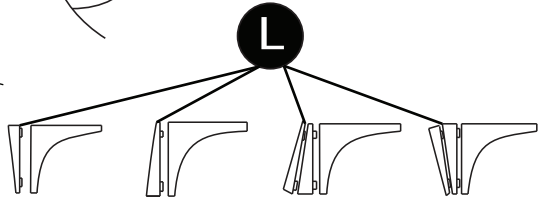

5

A)

B)

C)

6

(M10x45, Ø10, M10)
 M10 M8
 K L

x4
 x6

(Includes icons for correct and incorrect installation methods and a list of hardware: K, L, M10, M8, and quantities x4 and x6.)

K
 L
 10 Nm

No.13 No.17

(Detailed diagram showing the navigation unit being inserted into the dashboard. Callouts K and L point to specific components. A torque specification of 10 Nm is shown. Hardware No.13 and No.17 are indicated.)

12

K (M10x45, Ø10, M10) x4
L M10 M8 x6

No.13 No.17

No.13 No.17

Aluminum Roller Lid-Shutter (SOT-ROLL Series by Tessera4x4)

Customer Service: +30 (210) 5541161, +30 (210) 5541154 (08:00 - 16:00 EET)

Fax: +30 (210) 5541443