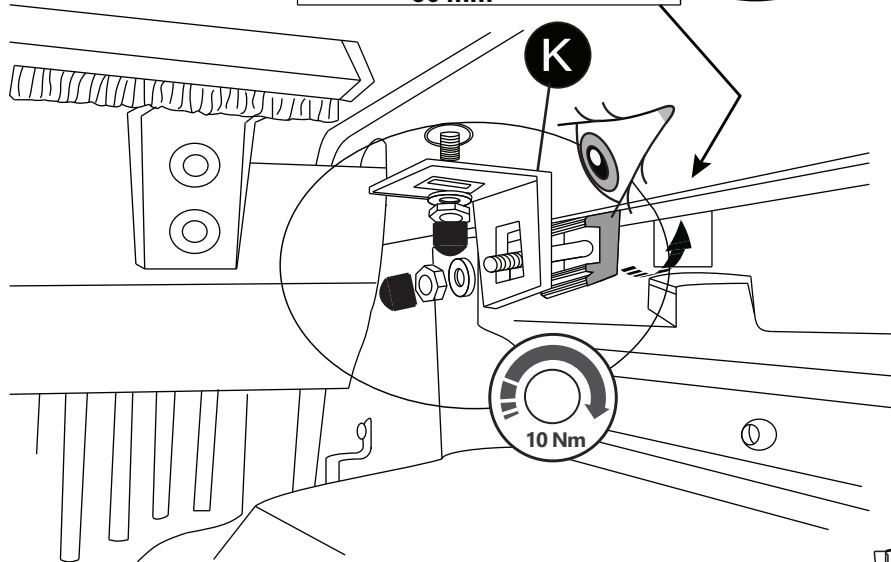

K (M10x45, Ø10, M10) x4
L M10 M8 x6

No.13 No.17