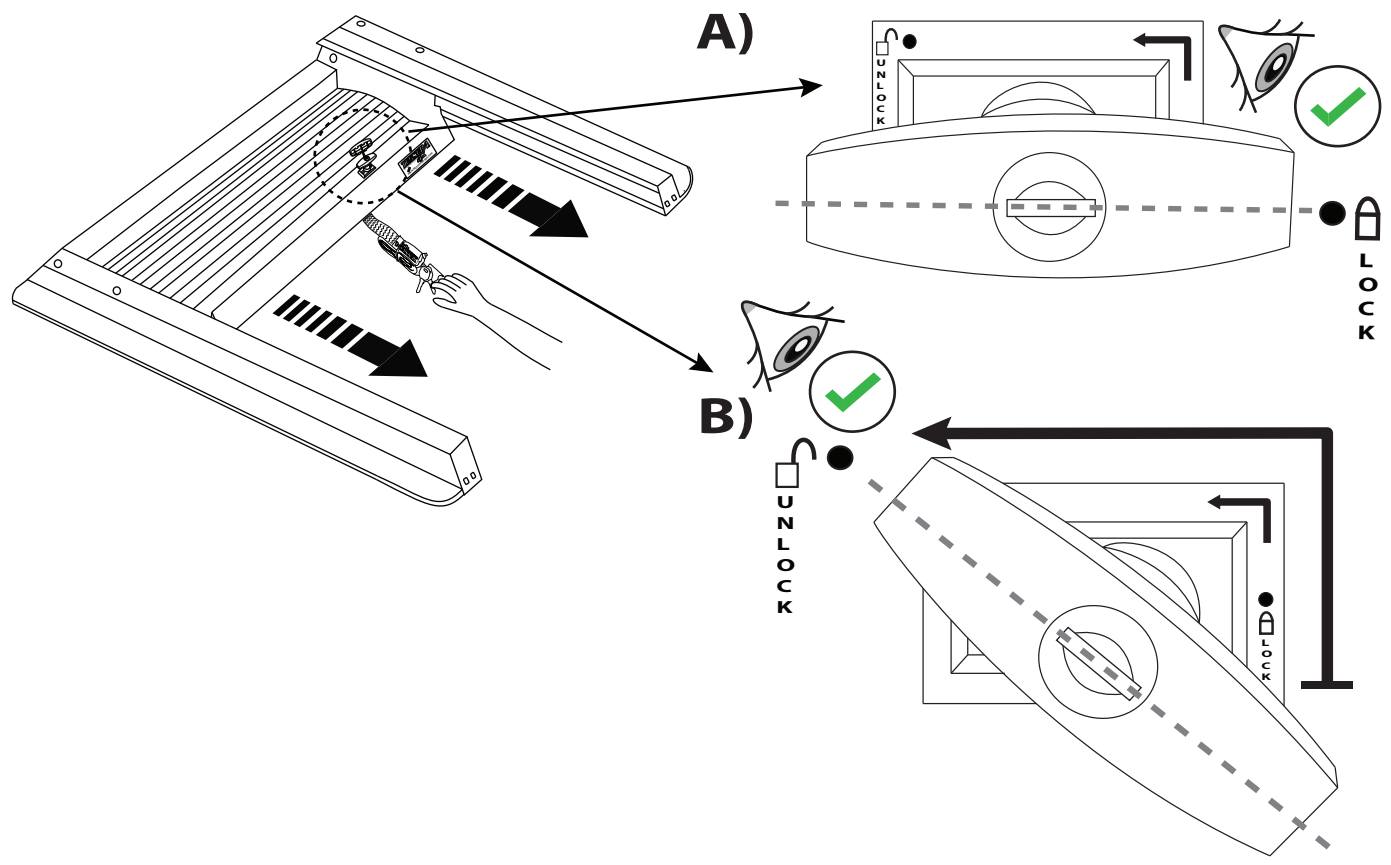

10 mm
Ø 15 mm

1 - 25 Nm

10, 13, 17 mm

Rust protection
Rostschutzmitte
Anti-rouille
Anti roest

RUST

a)

b)

No.10

5

A)

B)

C)

6

(M10x45, Ø10, M10)
 M10 M8
 K L

x4
 x6

(Includes icons for correct and incorrect installation methods and a list of hardware: K, L, M10, M8, and quantities x4 and x6.)