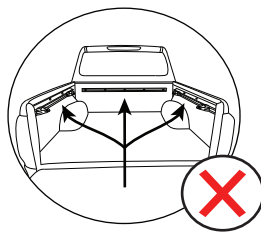

12

K (M10x45, Ø10, M10) x4
L M10 M8 x6

No.13 No.17

No.13 No.17