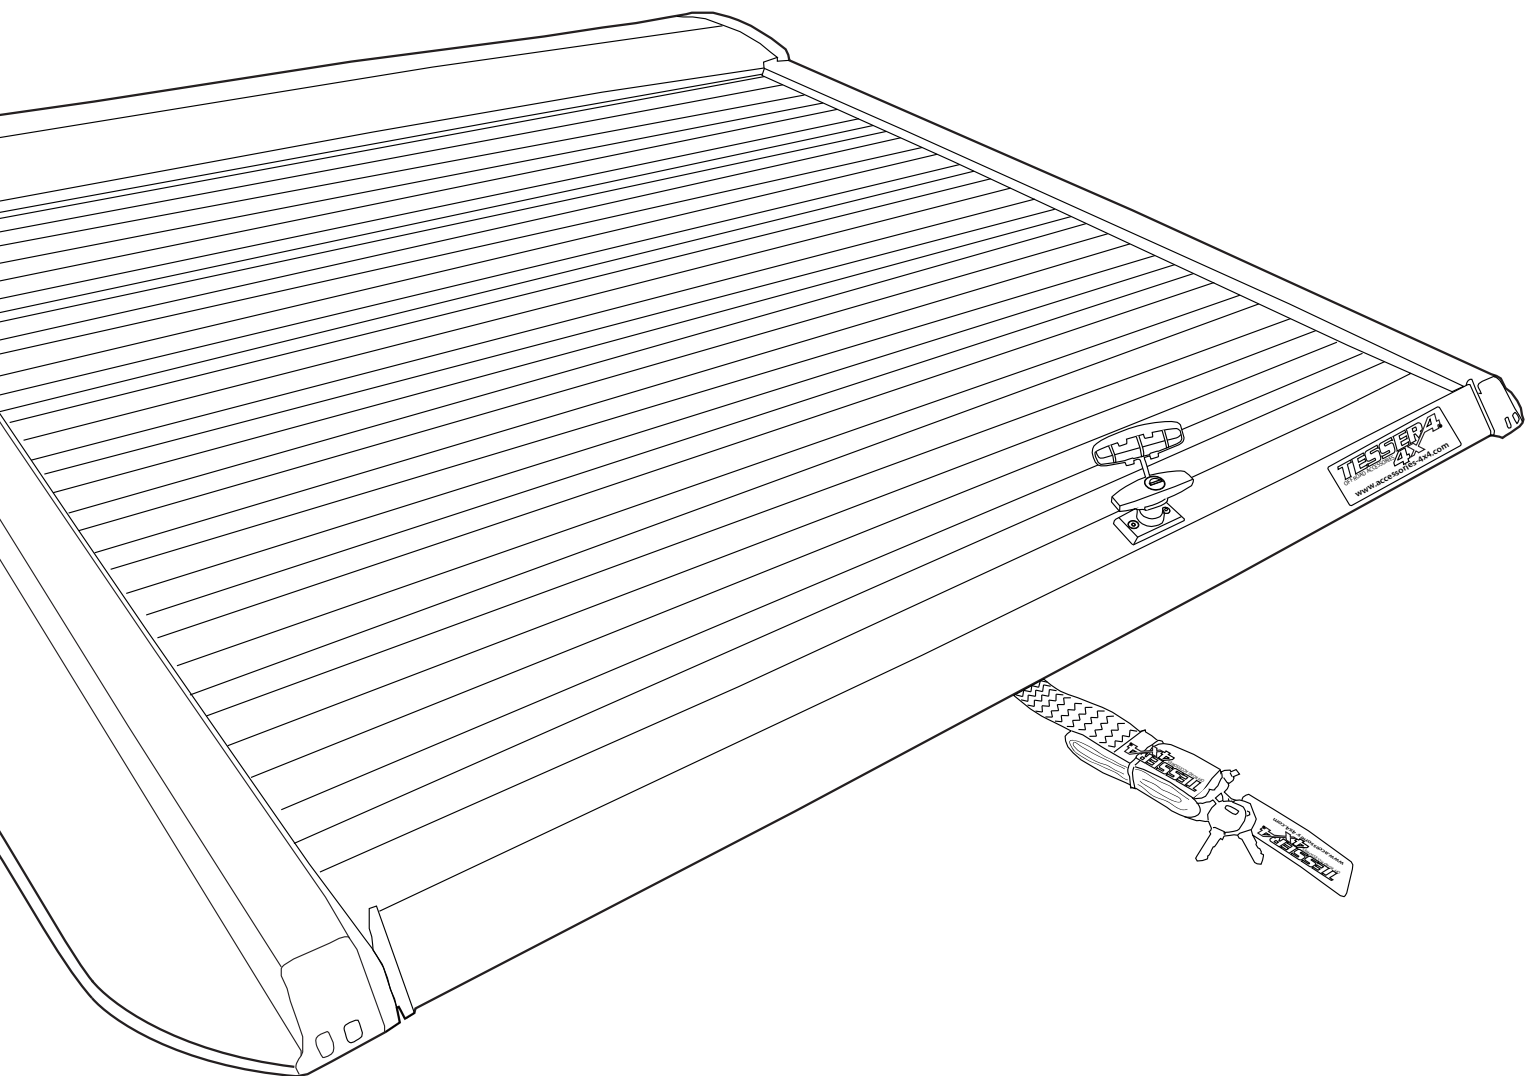

12

K (M10x45, Ø10, M10) x4
L M10 M8 x6

No.13 No.17

No.13 No.17

Aluminum Roller Lid-Shutter (SOT-ROLL Series by Tessera4x4)

Customer Service: +30 (210) 5541161, +30 (210) 5541154 (08:00 - 16:00 EET)

Fax: +30 (210) 5541443