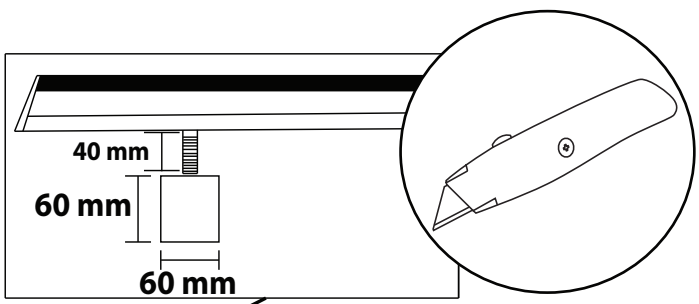

No.13 No.17