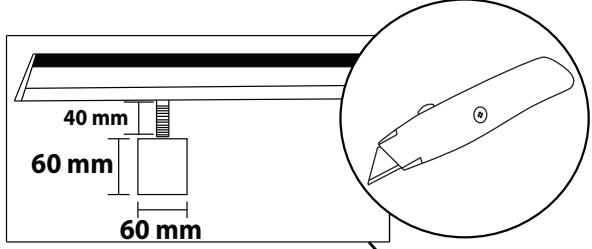

K (M10x45, Ø10, M10) x4
L M10 M8 x6

No.13 No.17