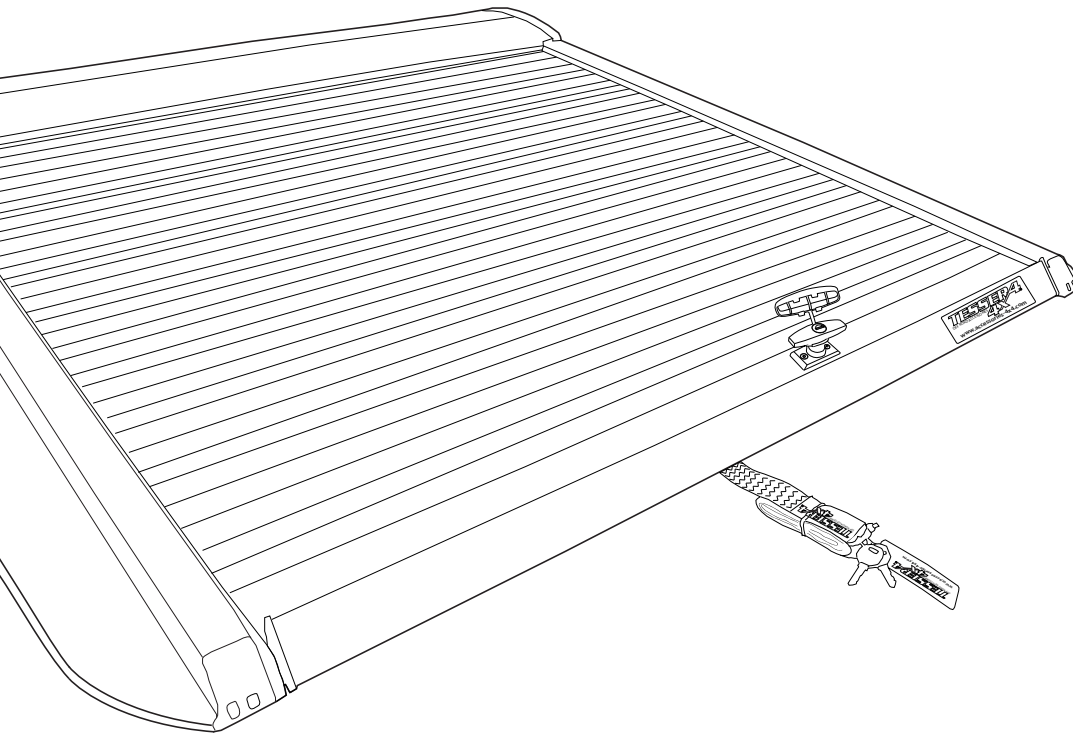

Aluminum Roller Lid-Shutter (SOT-ROLL Series by Tessera4x4)

PART NUMBER(S)	Model Year
SOT-130 ROLL	Nissan D40 "Short-bed"
SOT-1302 ROLL	Nissan D40 "Extended"
SOT-13021 ROLL	Nissan D40 "Short-bed" with Nissan's ladder rack
SOT-1303 ROLL	Nissan D40 Space Cab
Cab(s)	Installation Time / Weight
Double & Space cab	60-75 minutes / 53-57 kg