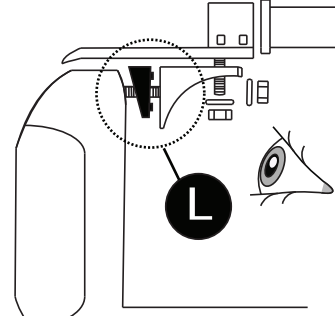

K (M10x45, Ø10, M10) x4
L M10 M8 x6

No.13 No.17