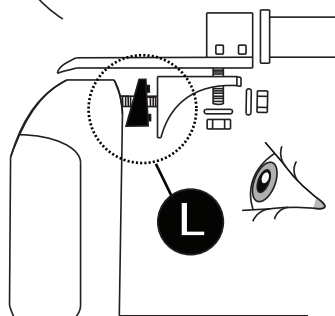

K (M10x45, Ø10, M10) x4
L M10 M8 x6

No.13 No.17