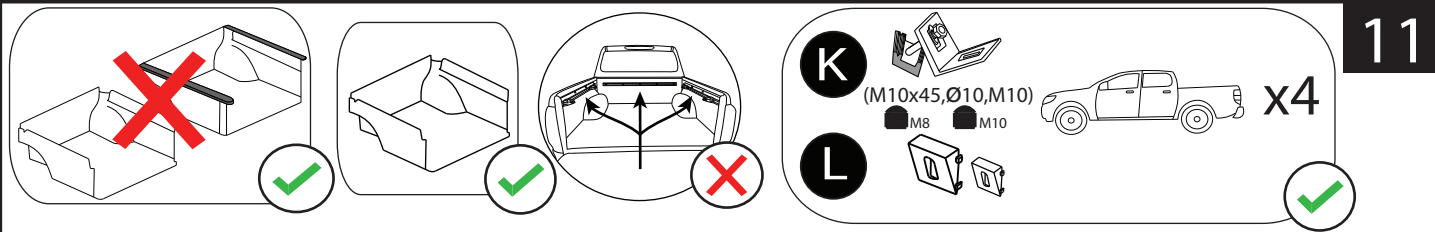

C)

9

10

Aluminum Roller Lid-Shutter (SOT-ROLL Series by Tessera4x4)

Customer Service: +30 (210) 5541161, +30 (210) 5541154 (08:00 - 16:00 EET)

Fax: +30 (210) 5541443

Support department: info@gianso.gr

Website: www.accessories-4x4.com