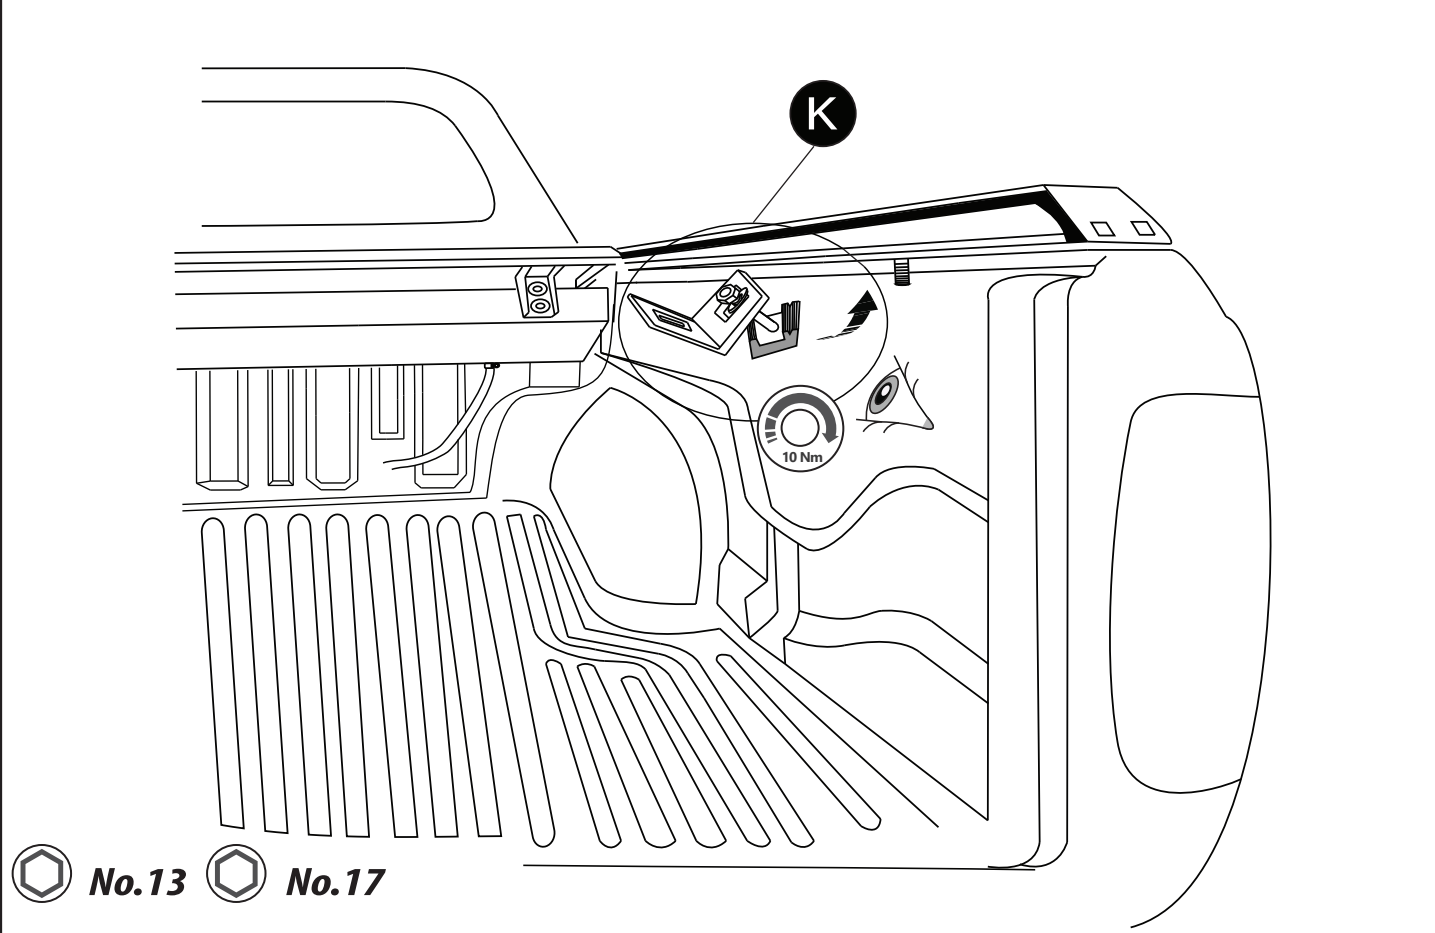

C)

9

10

Aluminum Roller Lid-Shutter (SOT-ROLL Series by Tessera4x4)

Customer Service: +30 (210) 5541161, +30 (210) 5541154 (08:00 - 16:00 EET)

Fax: +30 (210) 5541443

Support department: info@gianso.gr

Website: www.accessories-4x4.com