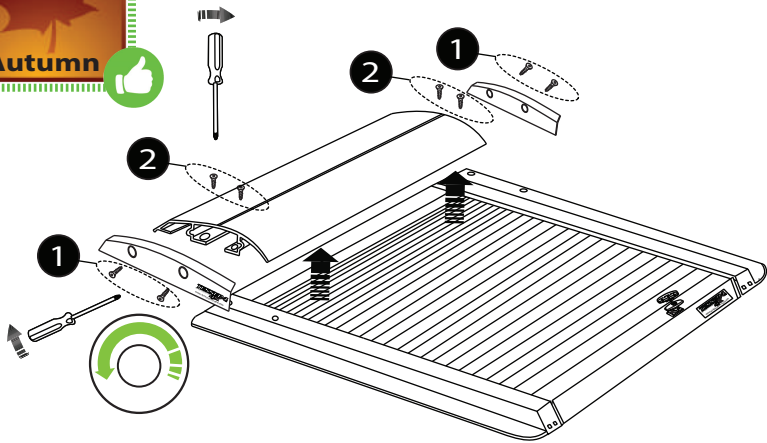

WURTH 0890 222