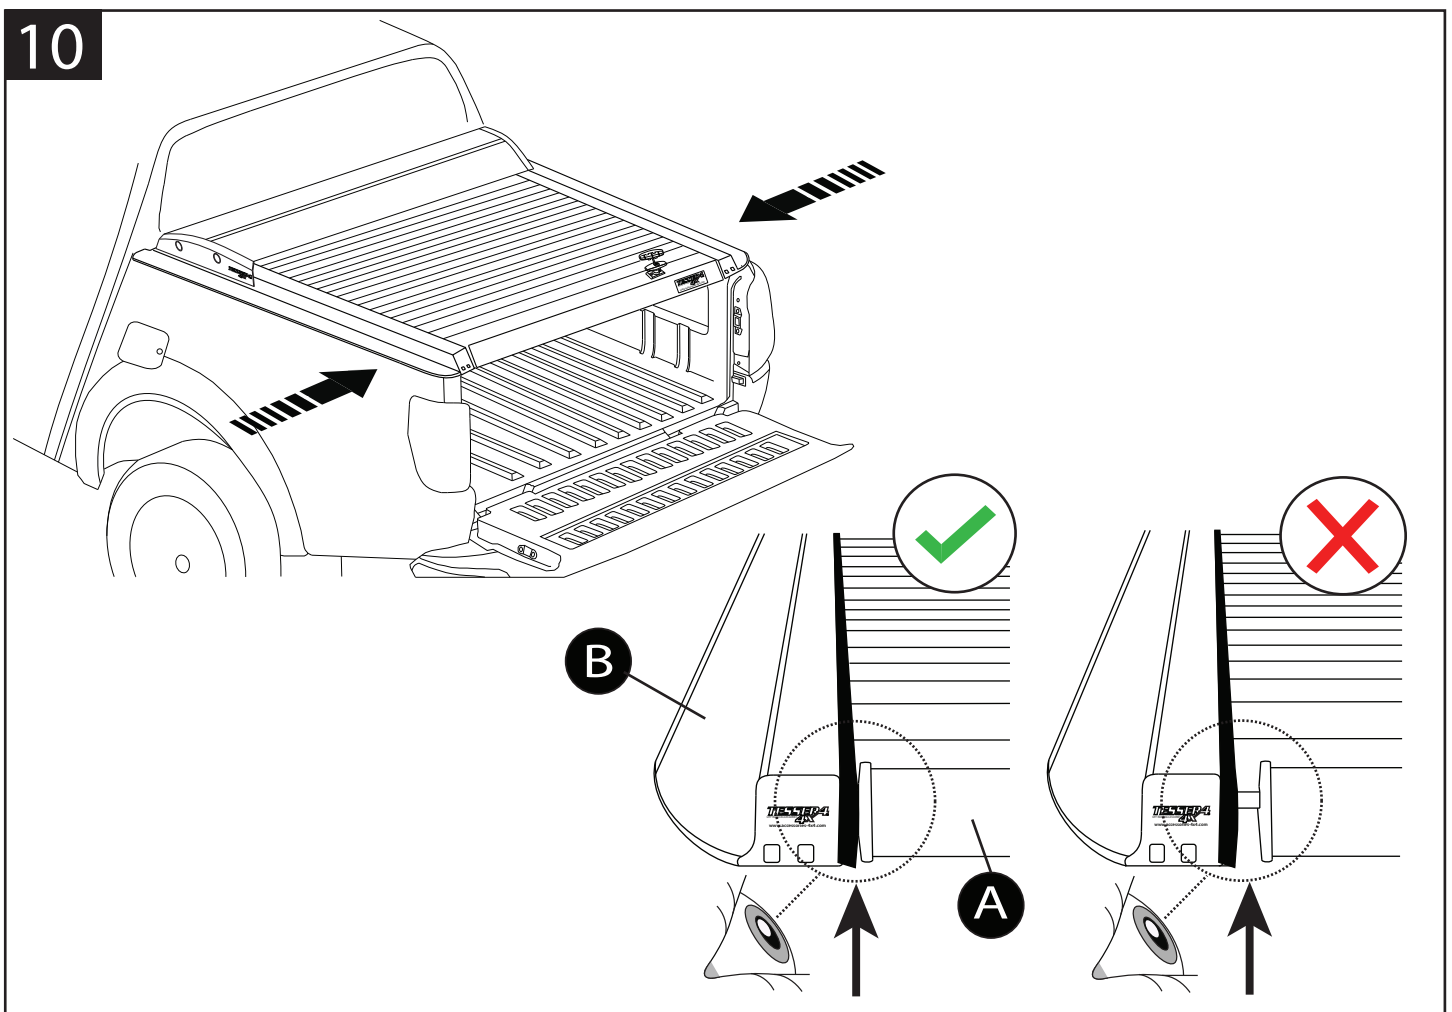

C)

9

10

Aluminum Roller Lid-Shutter (SOT-ROLL Series by Tessera4x4)

Customer Service: +30 (210) 5541161, +30 (210) 5541154 (08:00 - 16:00 EET)

Fax: +30 (210) 5541443

Support department: info@gianso.gr

Website: www.accessories-4x4.com