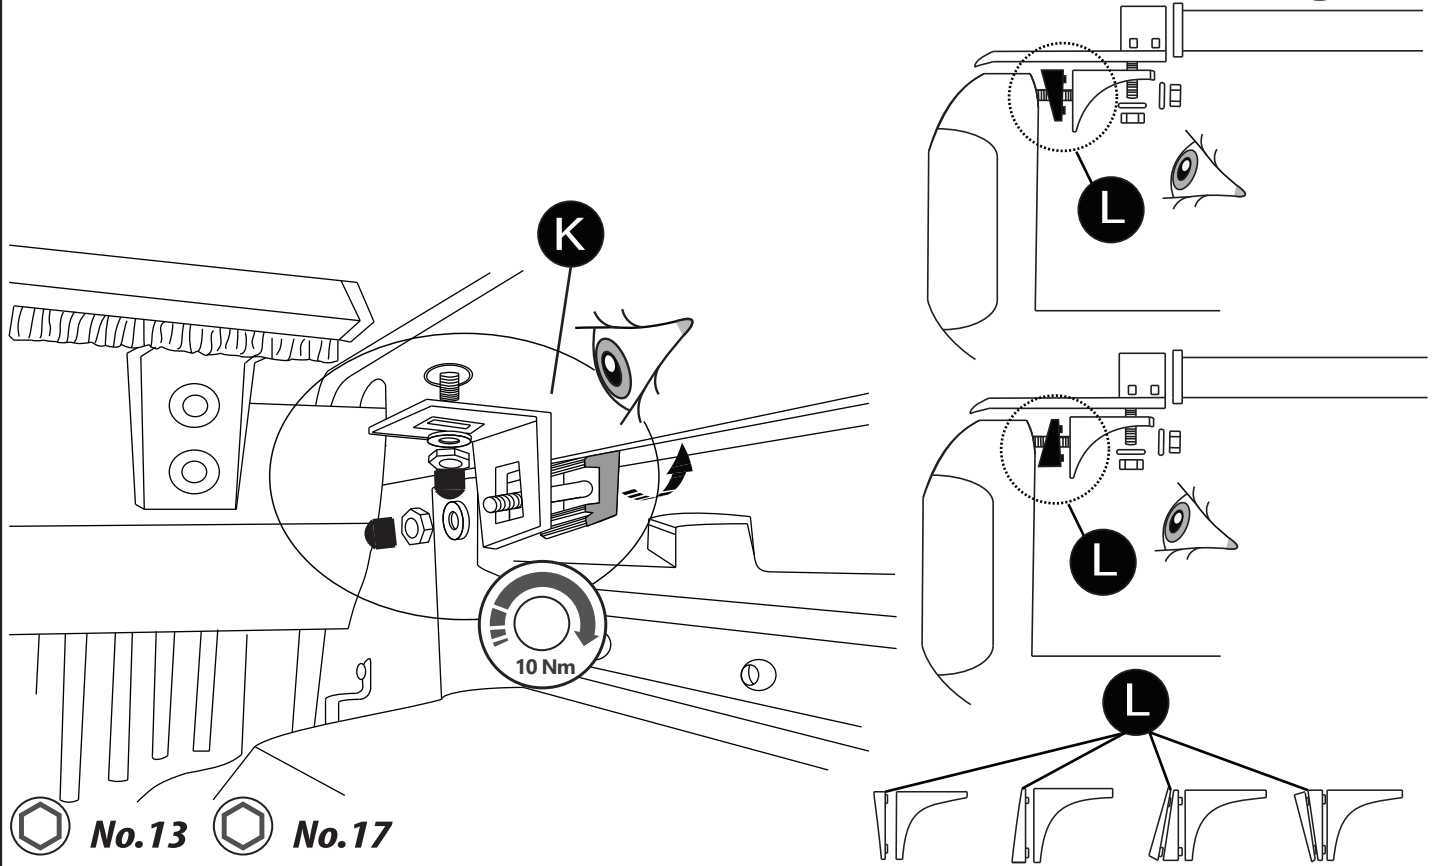

C)

9

10

Aluminum Roller Lid-Shutter (SOT-ROLL Series by Tessera4x4)

Customer Service: +30 (210) 5541161, +30 (210) 5541154 (08:00 - 16:00 EET)

Fax: +30 (210) 5541443

Support department: info@gianso.gr

Website: www.accessories-4x4.com