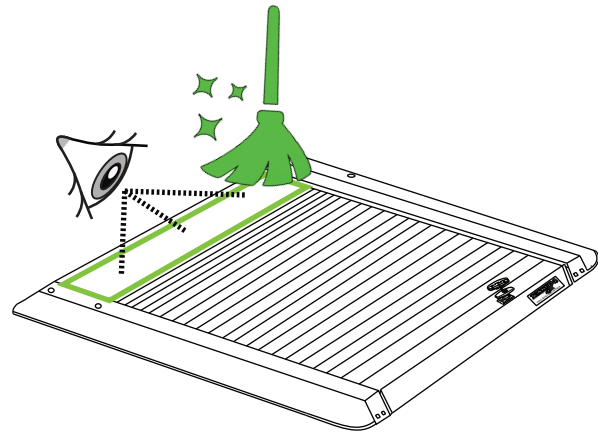

WURTH 0890 222