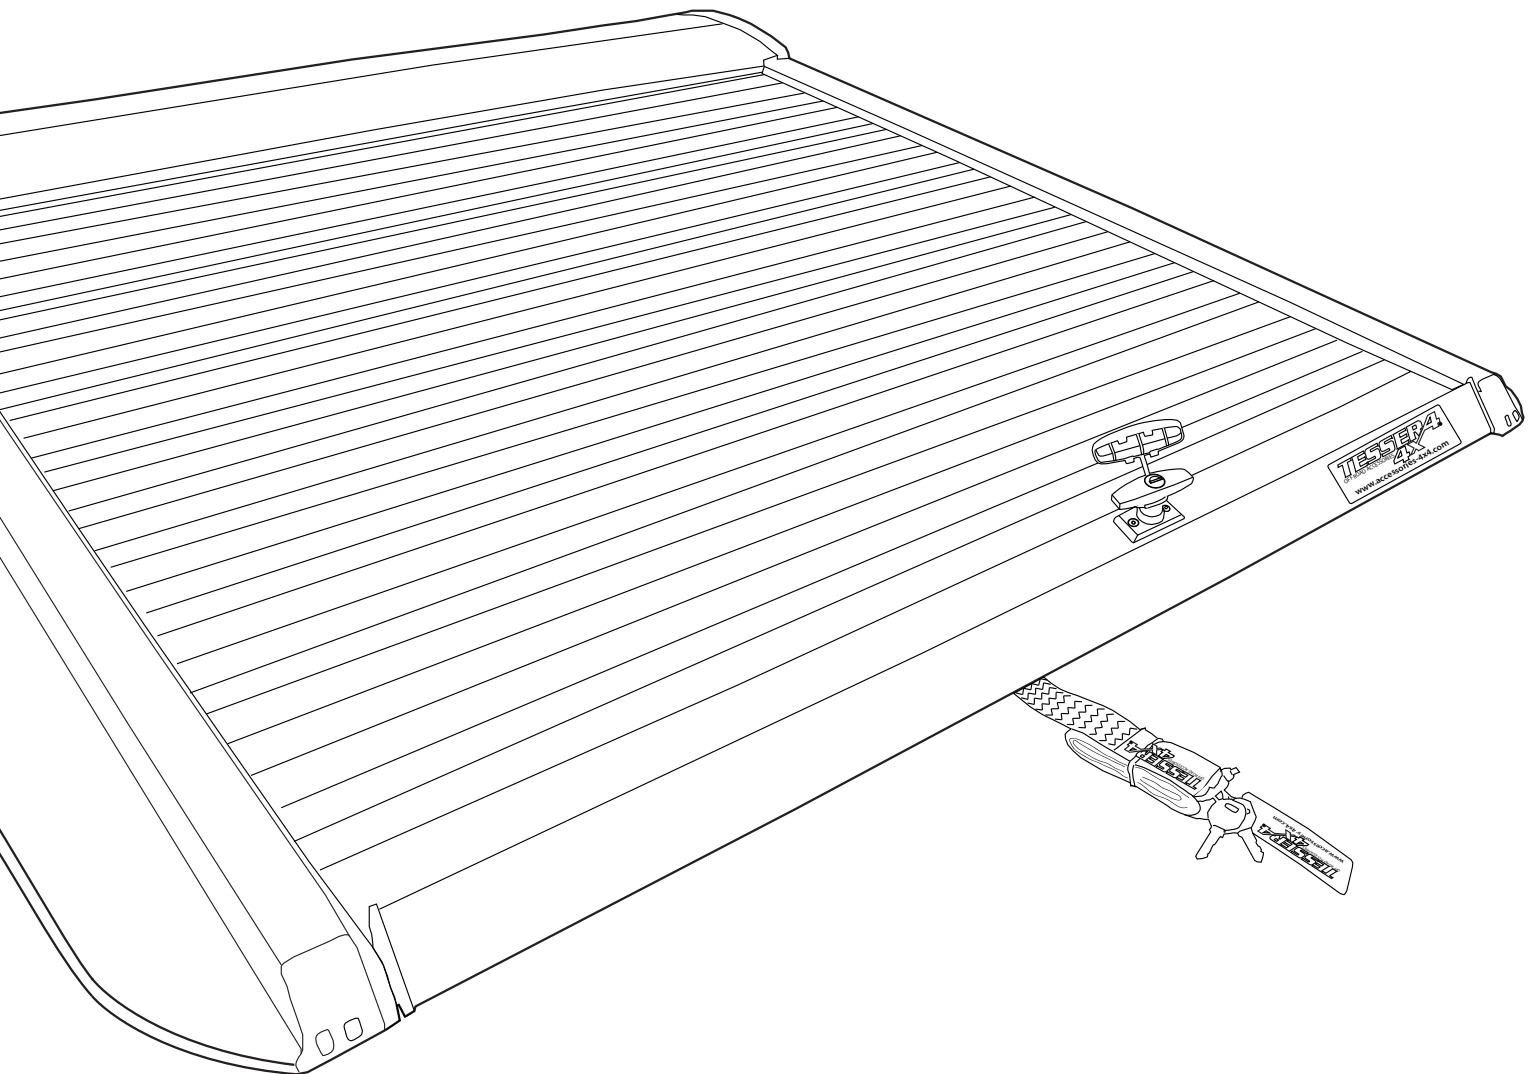

C)

9

10

Aluminum Roller Lid-Shutter (SOT-ROLL Series by Tessera4x4)

Customer Service: +30 (210) 5541161, +30 (210) 5541154 (08:00 - 16:00 EET)

Fax: +30 (210) 5541443

Support department: info@gianso.gr

Website: www.accessories-4x4.com