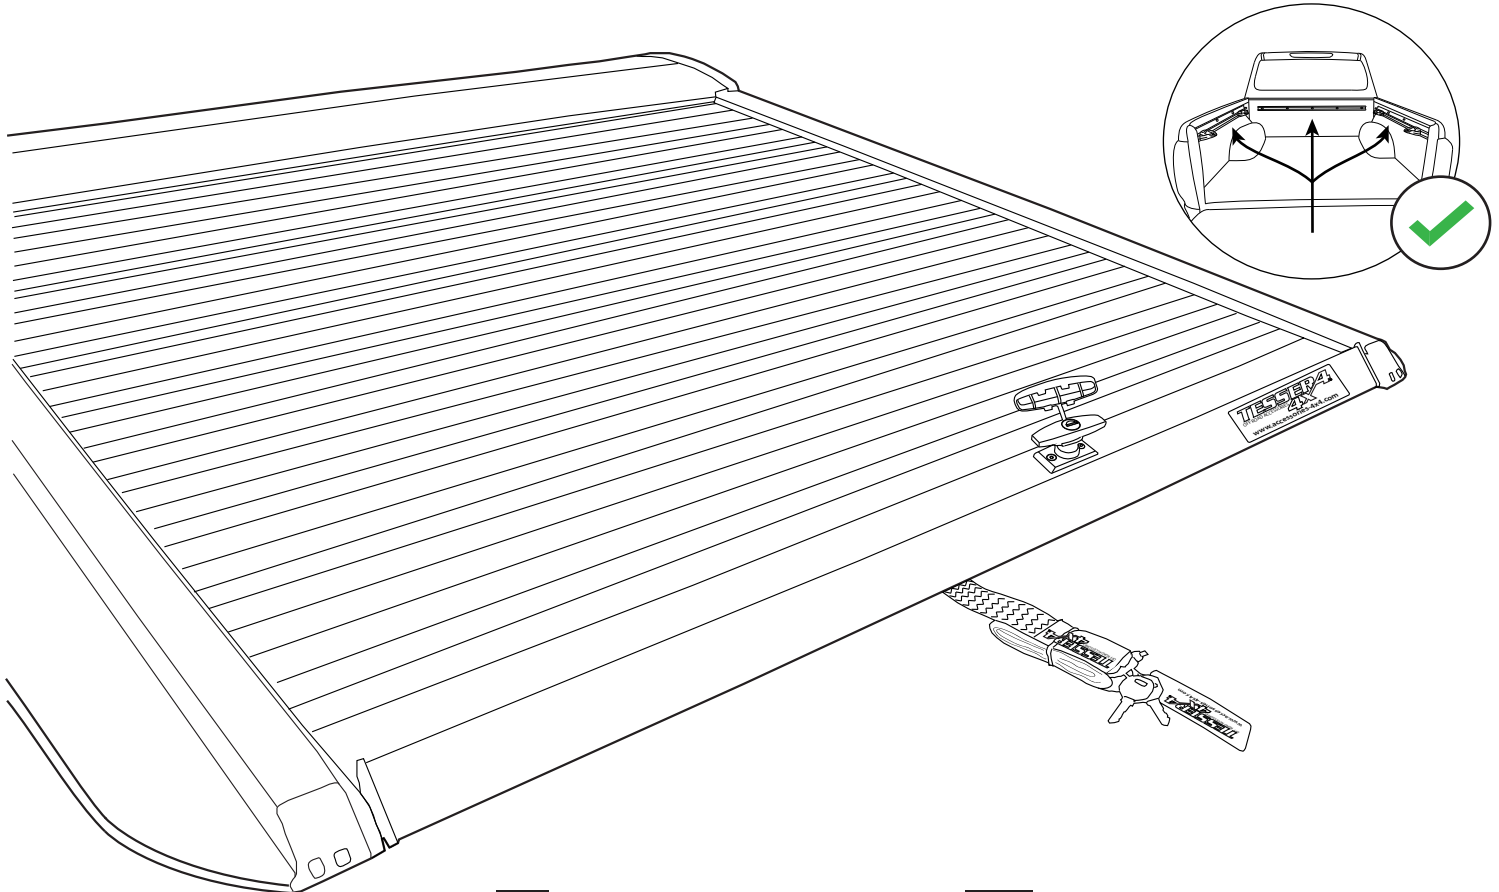

PART NUMBER(S)	Model Year
SOT-1320 ROLL	Renault Alaskan 2018+ with C-channels
Cab(s)	Installation Time / Weight
Double cab	60-75 minutes / 53-57 kg

Aluminum Roller Lid-Shutter (SOT-ROLL Series by Tessera4x4)