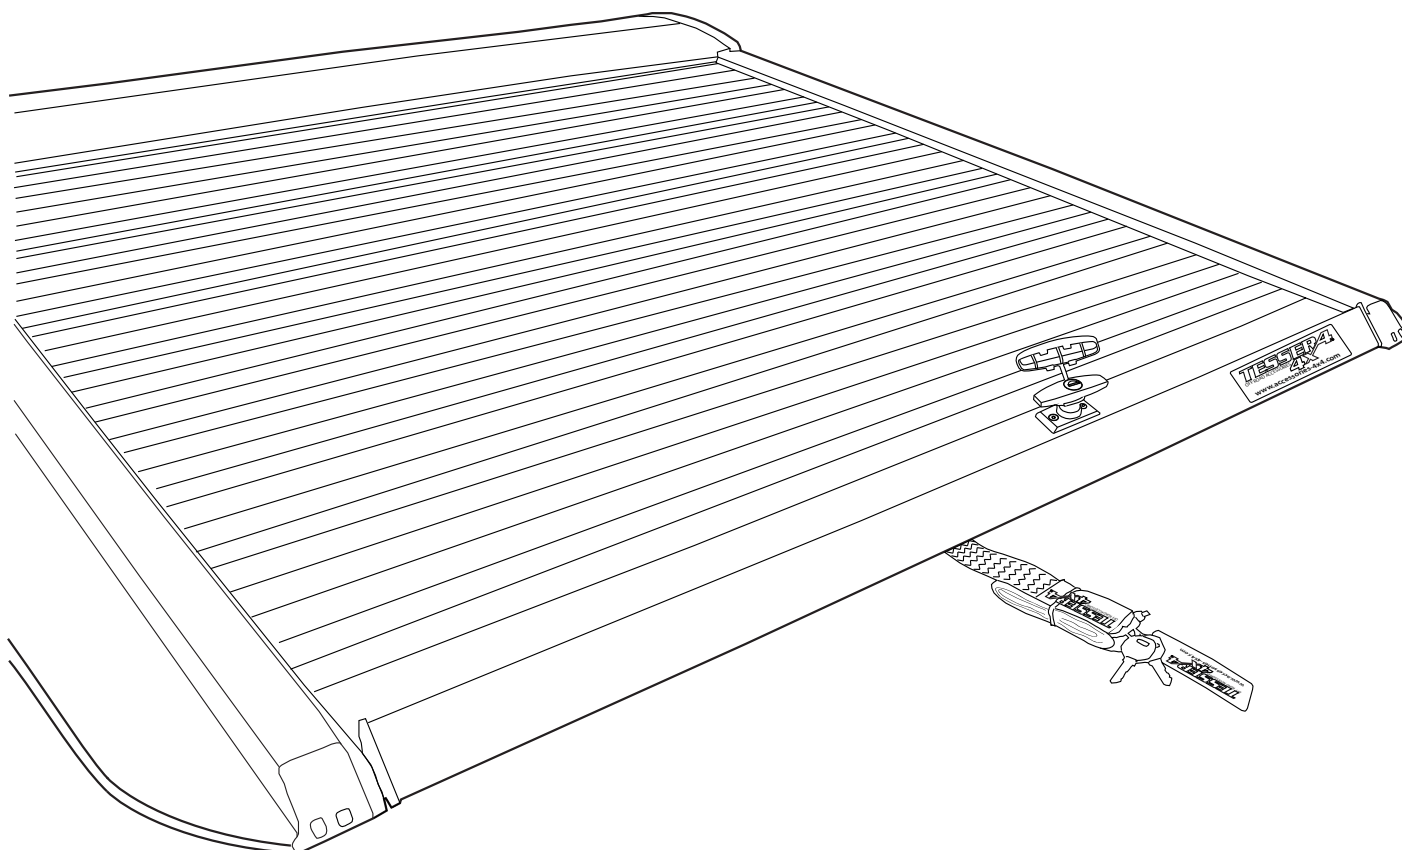

PART NUMBER(S)	Model Year
SOT-13082 ROLL	SsangYong Rexton/Musso Sports 2018+ "Short-Bed" Version
SOT-13083 ROLL	SsangYong Rexton/Musso Sports 2018+ XL Version
Cab(s)	Installation Time / Weight
Double cab	60-75 minutes / 53kg

Aluminum Roller Lid-Shutter (SOT-ROLL Series by Tessera4x4)

GR: Οδηγίες Εγκατάστασης
GB: Installation manual
SF: Asennusohje
F: Notice de montage
PL: Instru
NL: Installatie-instructies
TR: Montaj Talimatı
S: Monteringsanvisning
E: Instrucciones de montaje

H: Szerelési utasítás
P: Instruções de instalação
RUS: Инструкция по установке
N: Monteringsveiledning
D: Einbauanleitung
CZ: Návod k instalaci
I: Istruzioni de montaggio
DK: Monteringsvejledning
RO: Instructiuni de instalare

Customer Service: +30 (210) 5541161, +30 (210) 5541154 (08:00 - 16:00 EET)

Fax: +30 (210) 5541443

Support department: info@gianso.gr

Website: www.accessories-4x4.com

Address: 19.5 km of National road Athens-Korinthos (Elefsina) Greece, P.C: 19200