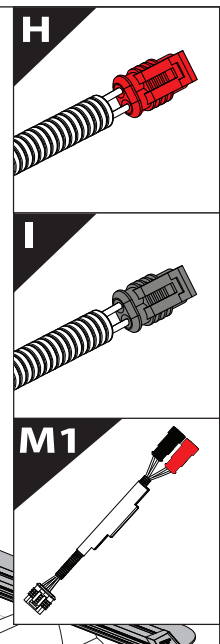

19

20

21

CAUTION

Basic+E-KIT Version

E-KIT
MANUAL