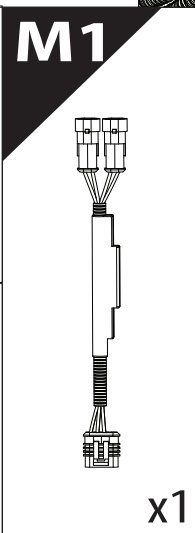

Installation Manual

PART NUMBER(S)	Model Year
TESS-1440 ROLL	FOTON TUNLAND G7 2019+
Cab(s)	Installation Time / Weight
Double Cab	40-60 minutes / 53-57 kg

Ø 25 mm

+

4 mm

1 - 25 Nm

12, 13, 17 mm

ACETONE

L

3

4

6.1 **CAUTION** Basic Version ✓ & Basic+S-KIT Version ✓

8

Ø 25 mm

Rust Protection

CAUTION