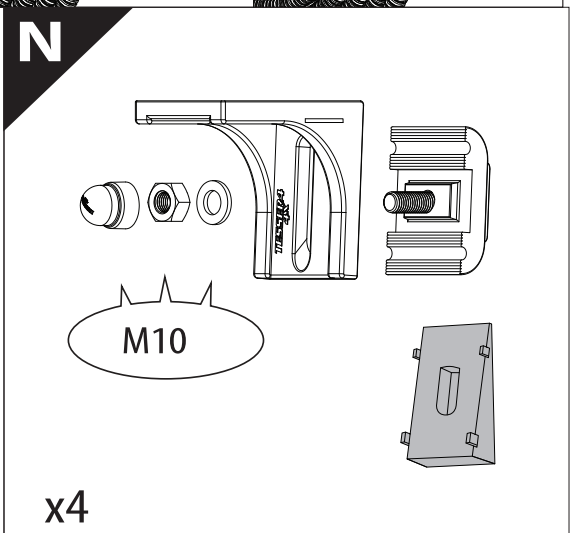

Installation Manual

PART NUMBER(S)	Model Year
TESS-1440 ROLL	FOTON TUNLAND G7 2019+
Cab(s)	Installation Time / Weight
Double Cab	40-60 minutes / 53-57 kg

Ø 25 mm

+

4 mm

1 - 25 Nm

12, 13, 17 mm

ACETONE

L

3

4

6.1 **CAUTION** Basic Version ✓ & Basic+S-KIT Version ✓

8

Ø 25 mm

Rust Protection

CAUTION