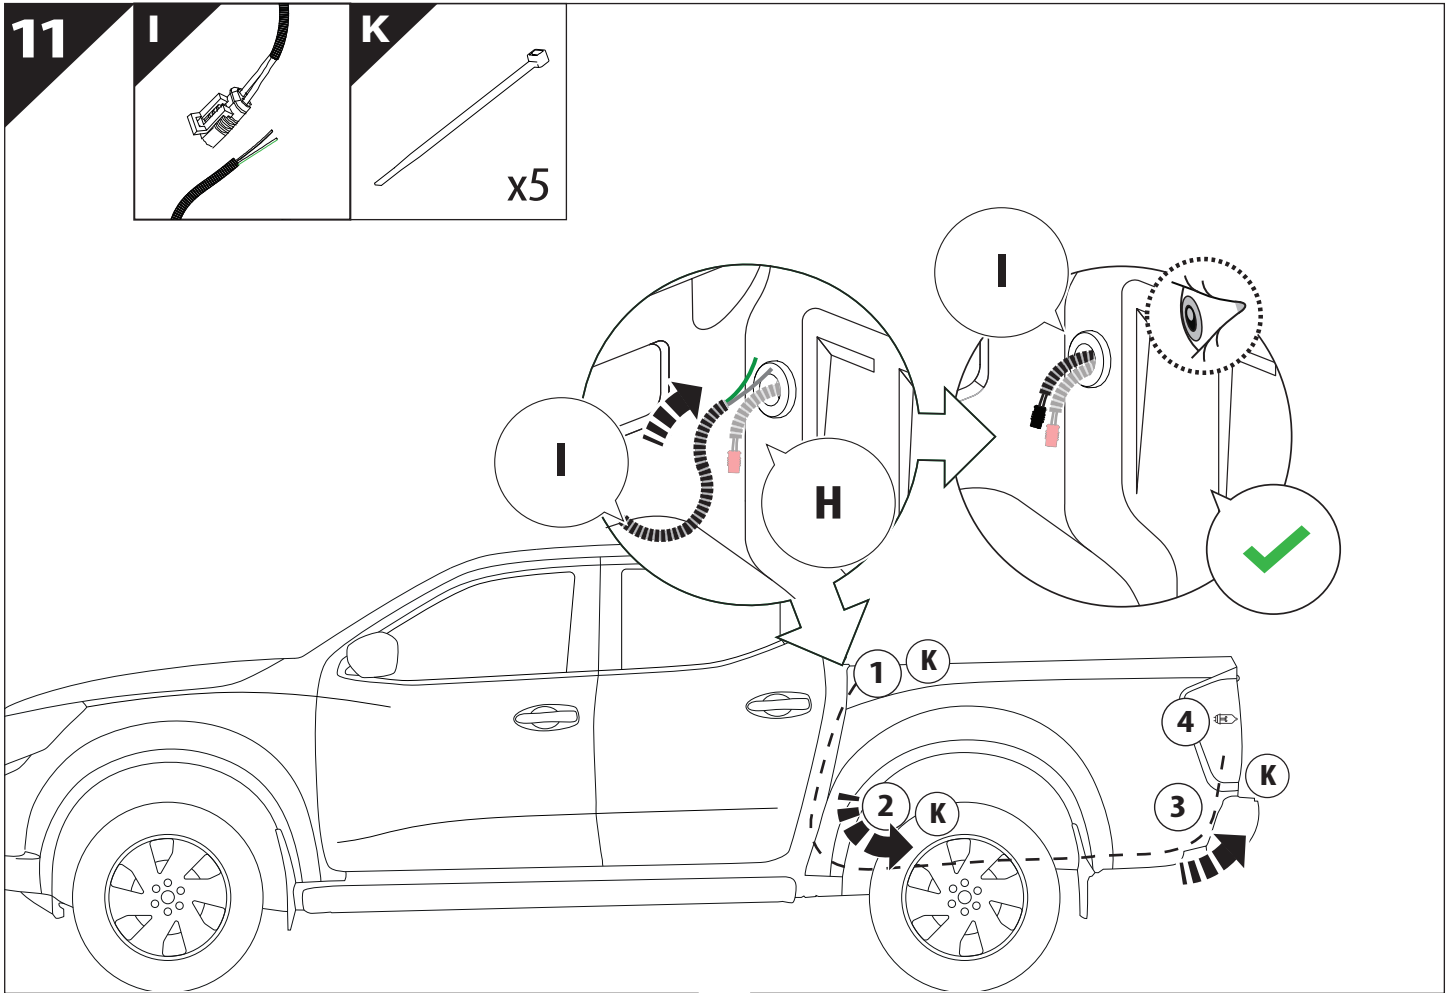

max: 2 mm

CAUTION

5 mm

10 Only to be installed by authorized personnel

13

	CAR		TESSERA ROLL+
BEAM		↔	
STOP		↔	

14

19