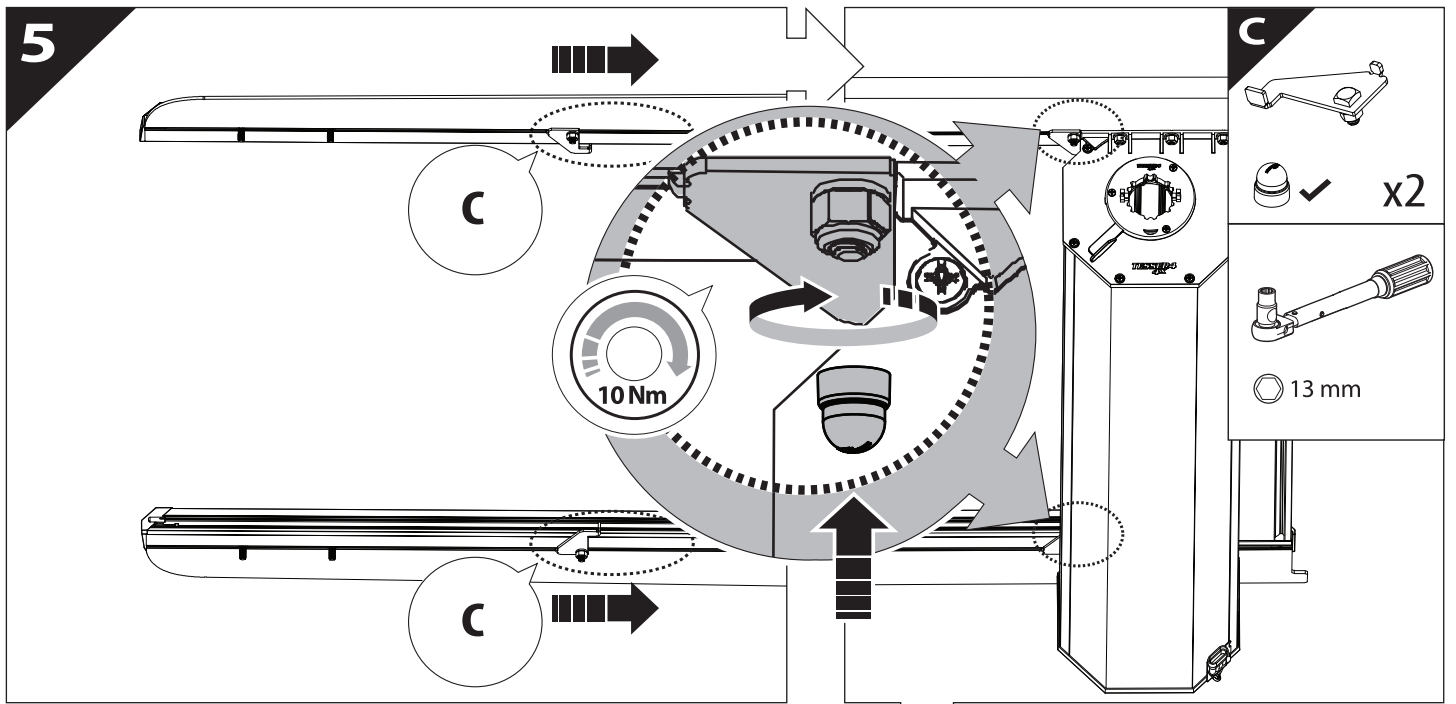

L

3

4

6.1 **CAUTION** Basic Version ✓ & Basic+S-KIT Version ✓

8

Ø 25 mm

Rust Protection

CAUTION