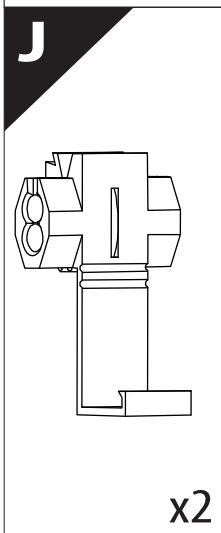

Installation Manual

PART NUMBER(S)	Model Year
TESS-1440 ROLL	FOTON TUNLAND G7 2019+
Cab(s)	Installation Time / Weight
Double Cab	40-60 minutes / 53-57 kg

Ø 25 mm

+

4 mm

1 - 25 Nm

12, 13, 17 mm

ACETONE

L

3

4

6.1 **CAUTION** Basic Version ✓ & Basic+S-KIT Version ✓

8

Ø 25 mm

Rust Protection

CAUTION

X'

X

24

CAUTION !

X'

X

25

CAUTION !