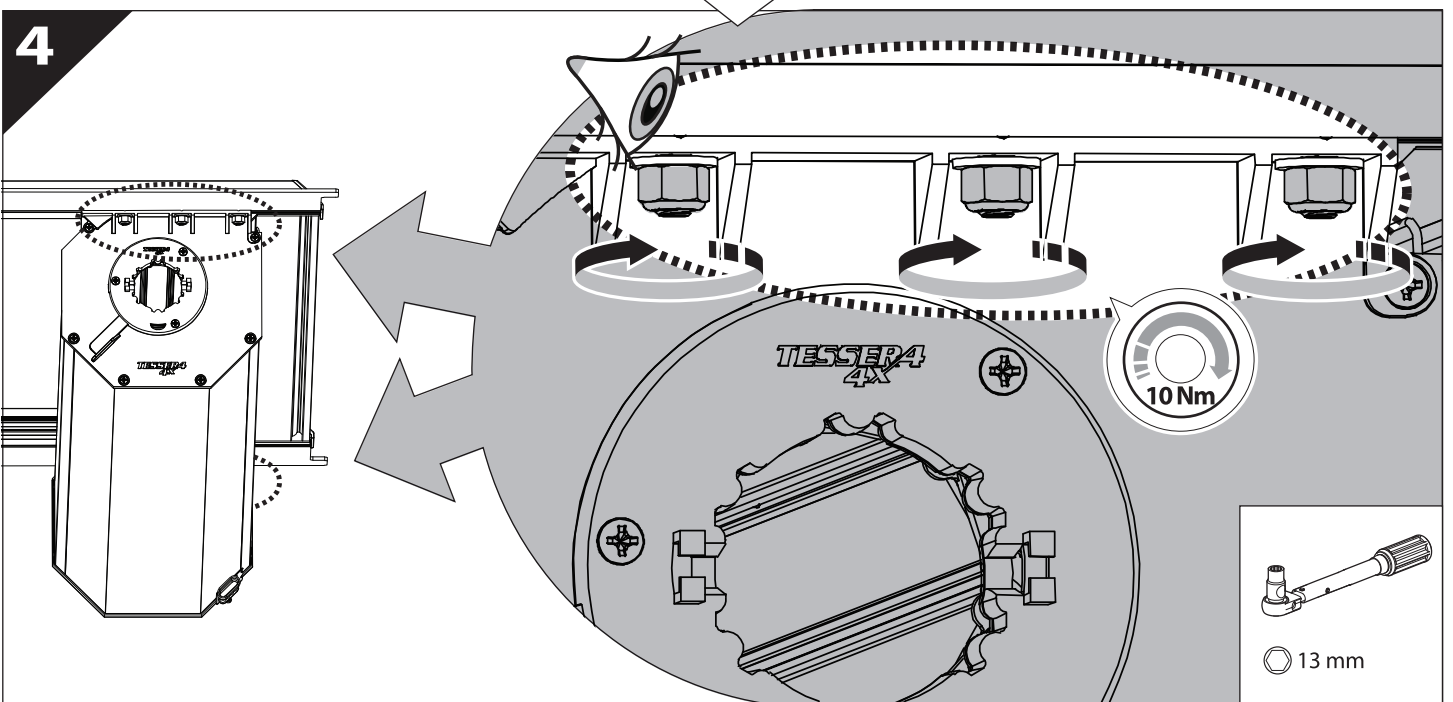

L

3

4

6.1 **CAUTION** Basic Version ✓ & Basic+S-KIT Version ✓

8

Ø 25 mm

Rust Protection

CAUTION