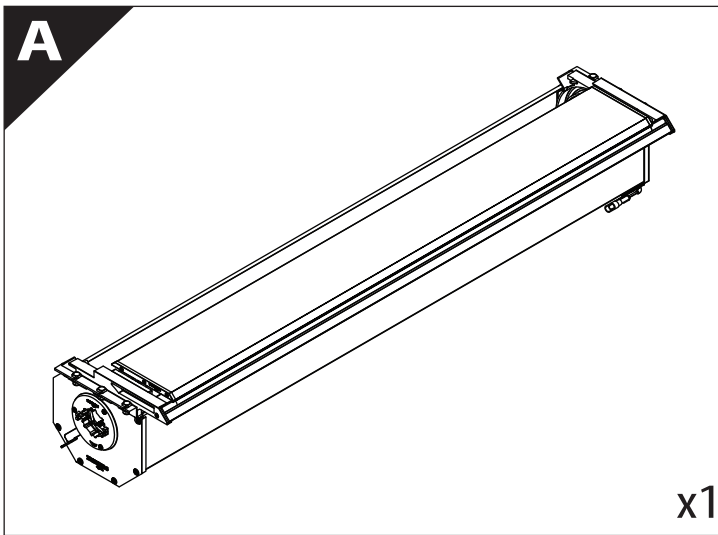

Installation Manual

PART NUMBER(S)	Model Year
TESS-1440 ROLL	FOTON TUNLAND G7 2019+
Cab(s)	Installation Time / Weight
Double Cab	40-60 minutes / 53-57 kg

Ø 25 mm

+

4 mm

1 - 25 Nm

12, 13, 17 mm

ACETONE