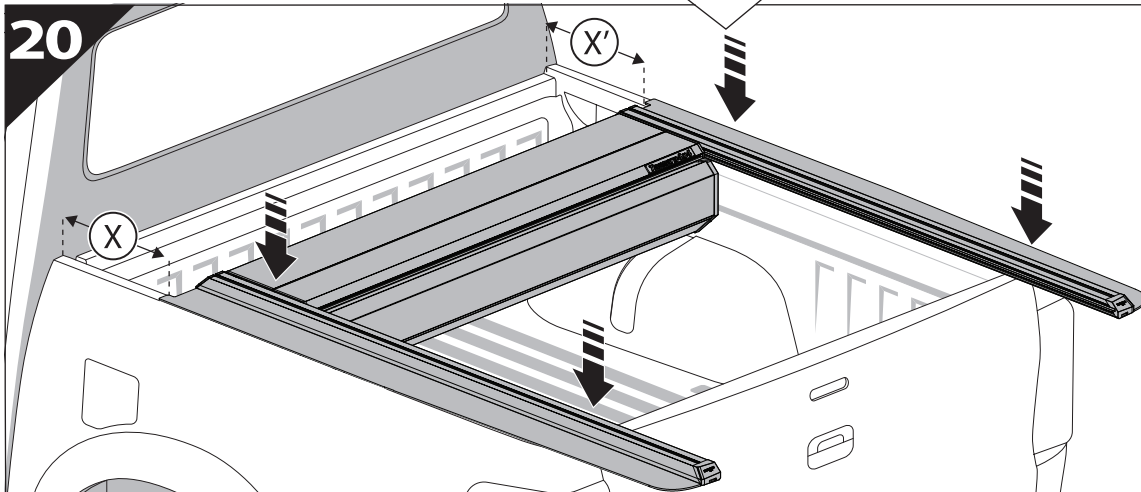

19

20

21

CAUTION

Basic+E-KIT Version

E-KIT
MANUAL