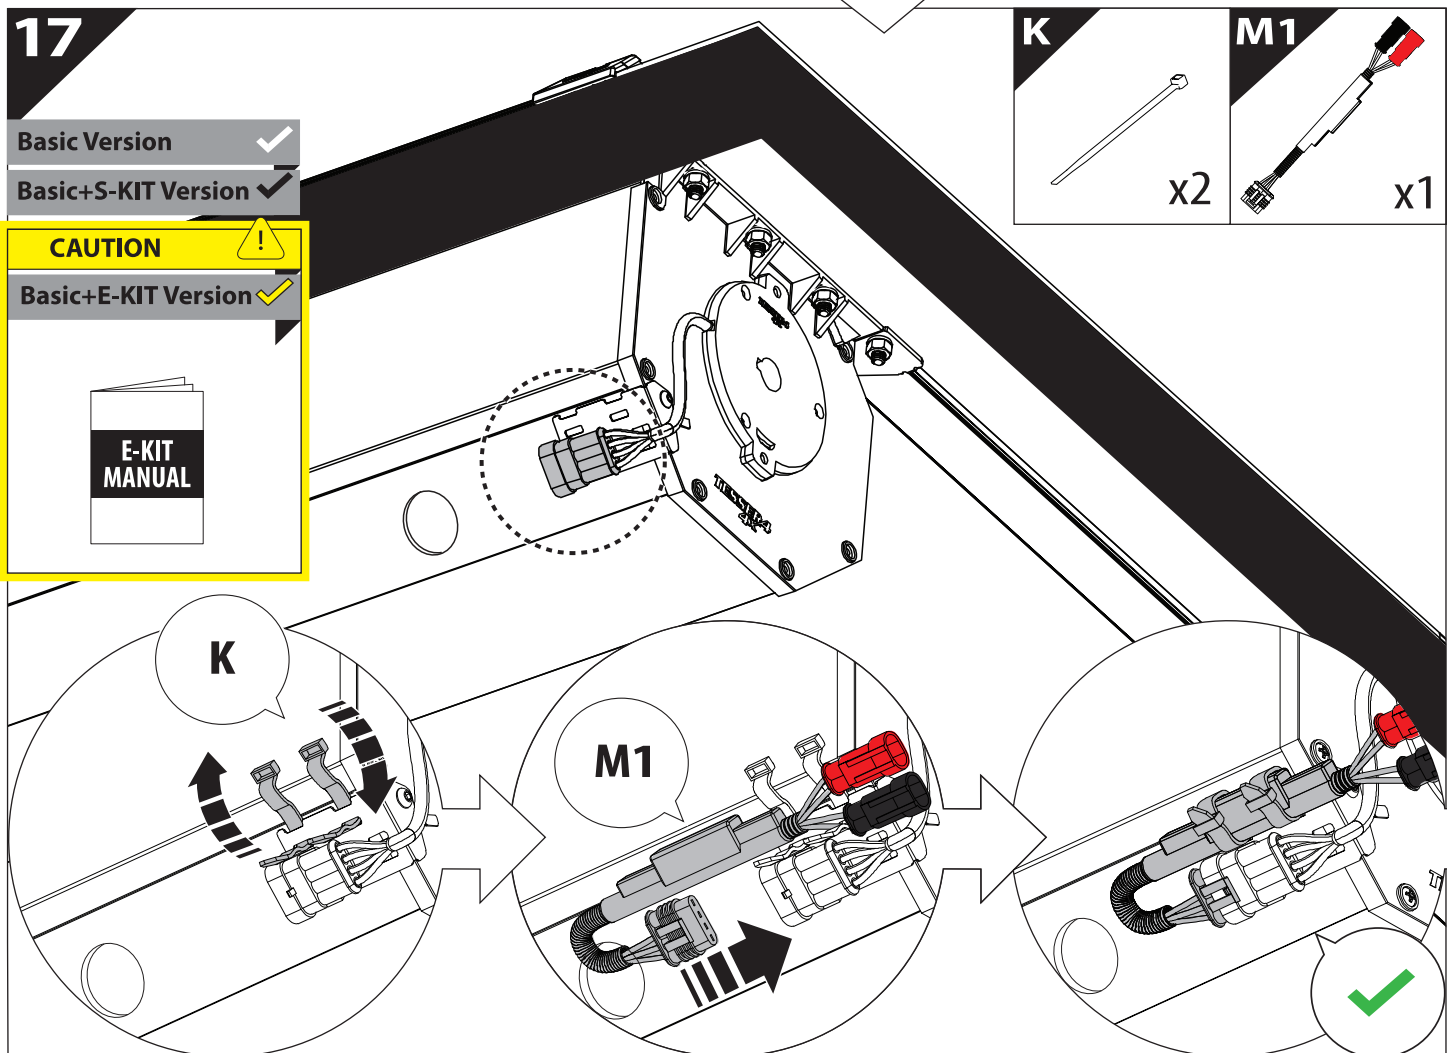

max: 2 mm

CAUTION

5 mm

10 Only to be installed by authorized personnel

13

	CAR		TESSERA ROLL+
BEAM		↔	
STOP		↔	

14

19