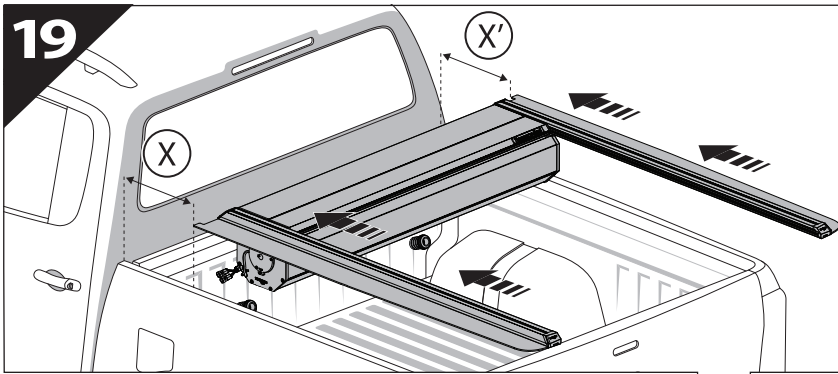

max: 2 mm

CAUTION

5 mm

10 Only to be installed by authorized personnel

13

	CAR		TESSERA ROLL+
BEAM		↔	
STOP		↔	

14

19