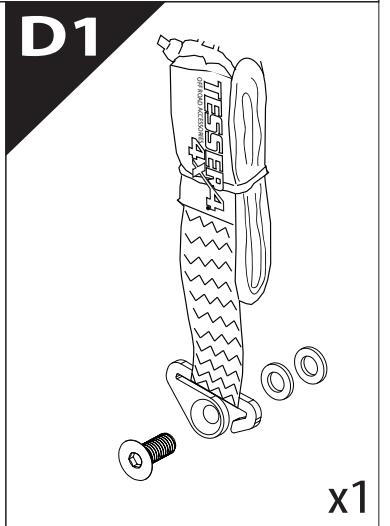

Installation Manual

PART NUMBER(S)	Model Year
TESS-1440 ROLL	FOTON TUNLAND G7 2019+
Cab(s)	Installation Time / Weight
Double Cab	40-60 minutes / 53-57 kg

Ø 25 mm

+

4 mm

1 - 25 Nm

12, 13, 17 mm

ACETONE

L

3

4

6.1 **CAUTION** Basic Version ✓ & Basic+S-KIT Version ✓

8

Ø 25 mm

Rust Protection

CAUTION