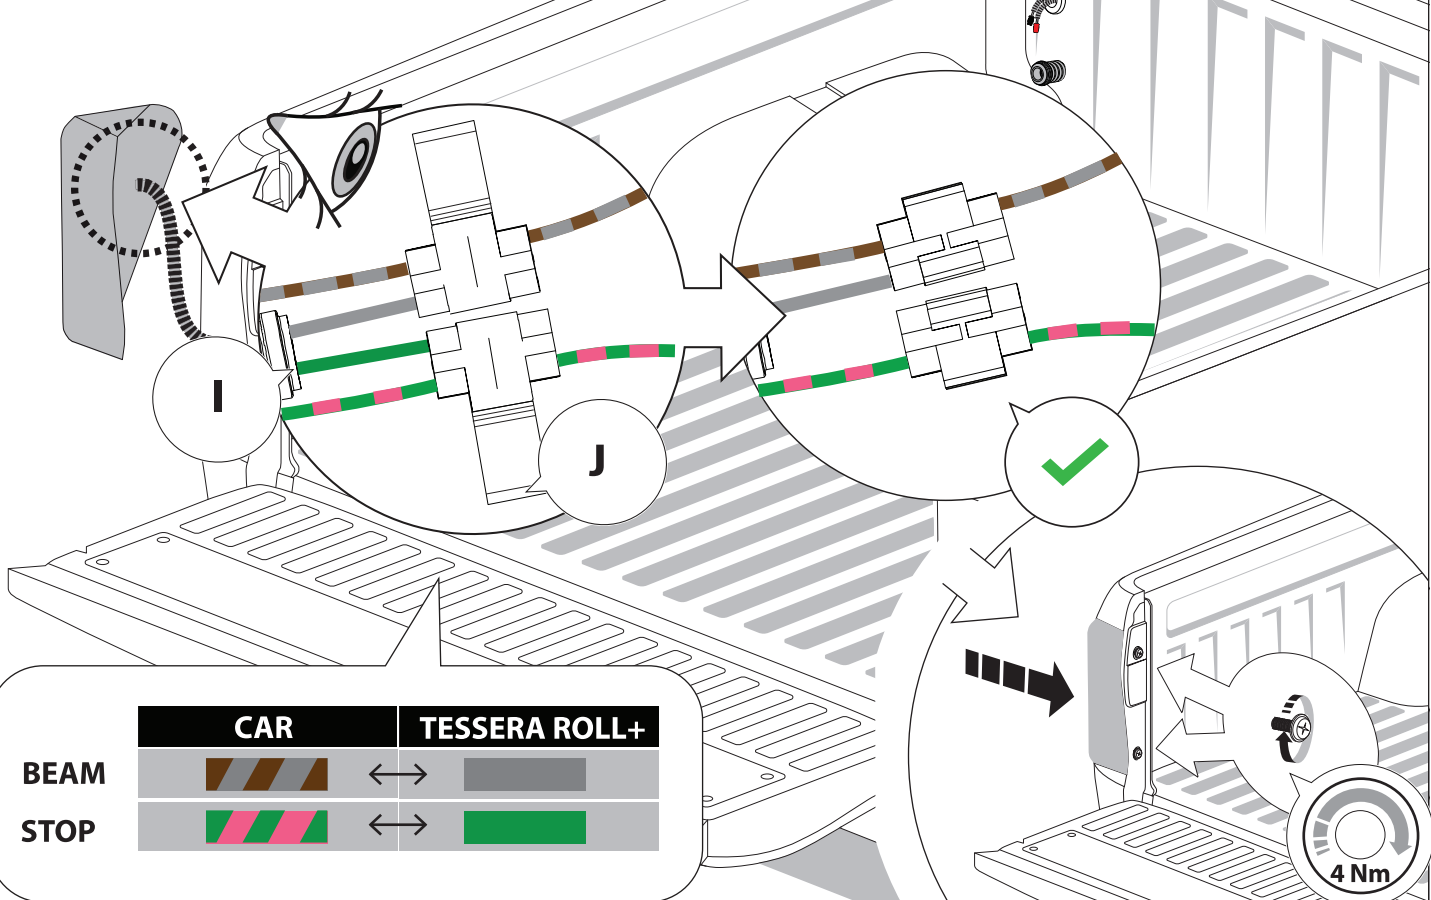

max: 2 mm

CAUTION

5 mm

10 Only to be installed by authorized personnel

13

	CAR		TESSERA ROLL+
BEAM		↔	
STOP		↔	

14

19