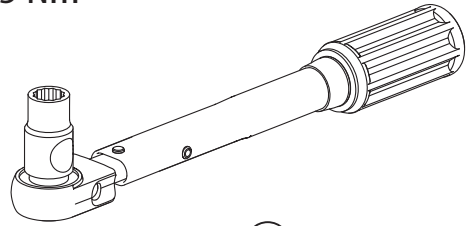

4 mm

1 - 25 Nm

12, 13, 17 mm

ACETONE