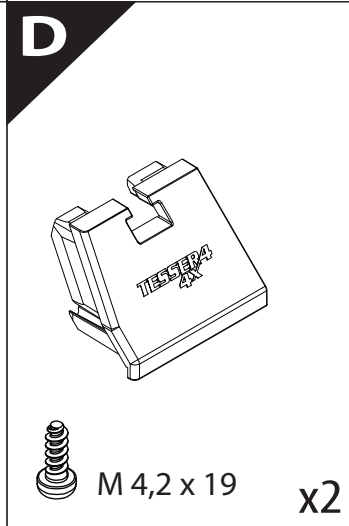

Installation Manual

PART NUMBER(S)	Model Year
TESS-1440 ROLL	FOTON TUNLAND G7 2019+
Cab(s)	Installation Time / Weight
Double Cab	40-60 minutes / 53-57 kg

Ø 25 mm

+

4 mm

1 - 25 Nm

12, 13, 17 mm

ACETONE

L

3

4

6.1 **CAUTION** Basic Version ✓ & Basic+S-KIT Version ✓

8

Ø 25 mm

Rust Protection

CAUTION