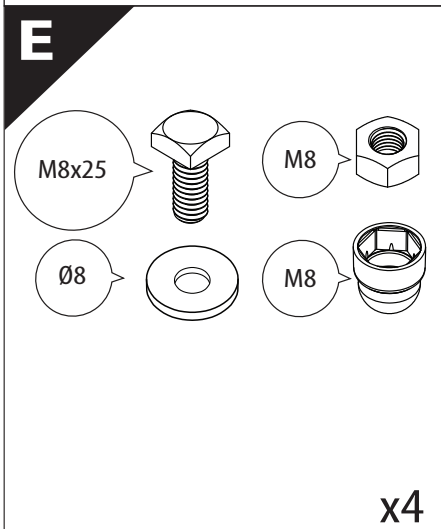

Installation Manual

PART NUMBER(S)	Model Year
TESS-1440 ROLL	FOTON TUNLAND G7 2019+
Cab(s)	Installation Time / Weight
Double Cab	40-60 minutes / 53-57 kg

Ø 25 mm

+

4 mm

1 - 25 Nm

12, 13, 17 mm

ACETONE

L

3

4

6.1 **CAUTION** Basic Version ✓ & Basic+S-KIT Version ✓

8

Ø 25 mm

Rust Protection

CAUTION

max: 2 mm

CAUTION

5 mm

10 Only to be installed by authorized personnel

13

	CAR		TESSERA ROLL+
BEAM		↔	
STOP		↔	

14

19