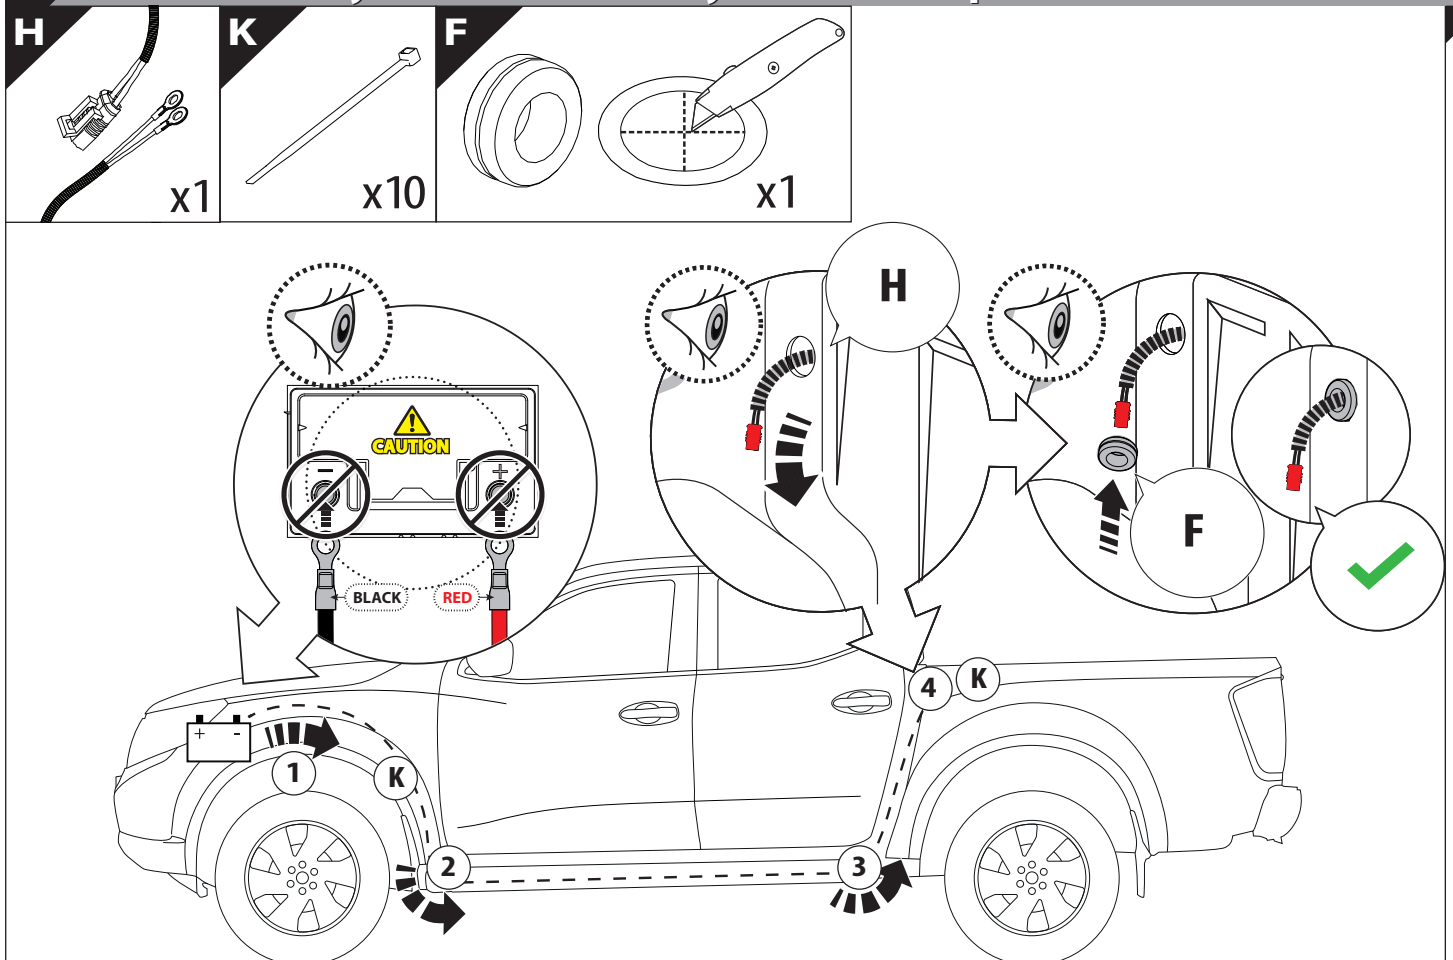

max: 2 mm

CAUTION

5 mm

10 Only to be installed by authorized personnel

13

	CAR		TESSERA ROLL+
BEAM		↔	
STOP		↔	

14

19