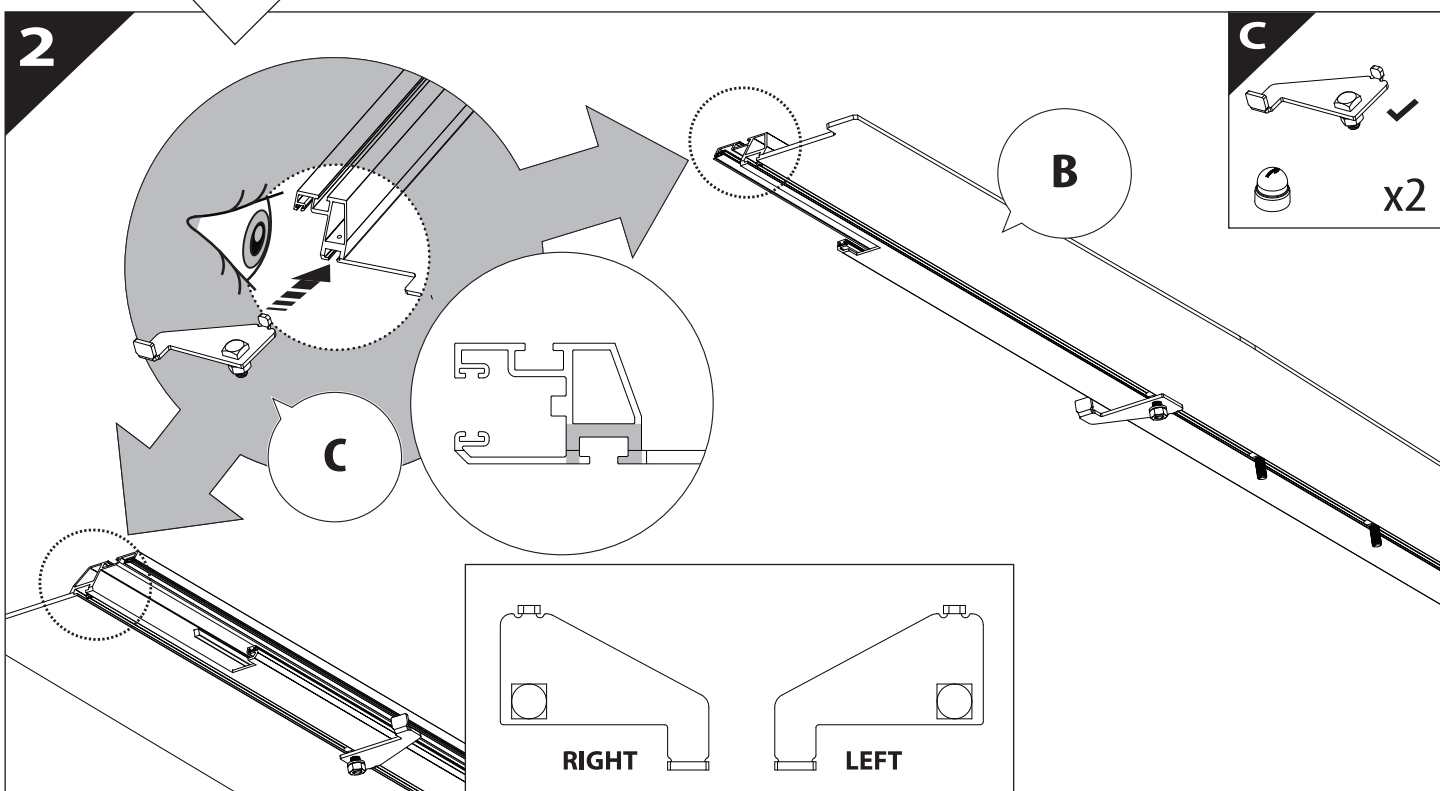

L

3

4

6.1 **CAUTION** Basic Version ✓ & Basic+S-KIT Version ✓

8

Ø 25 mm

Rust Protection

CAUTION