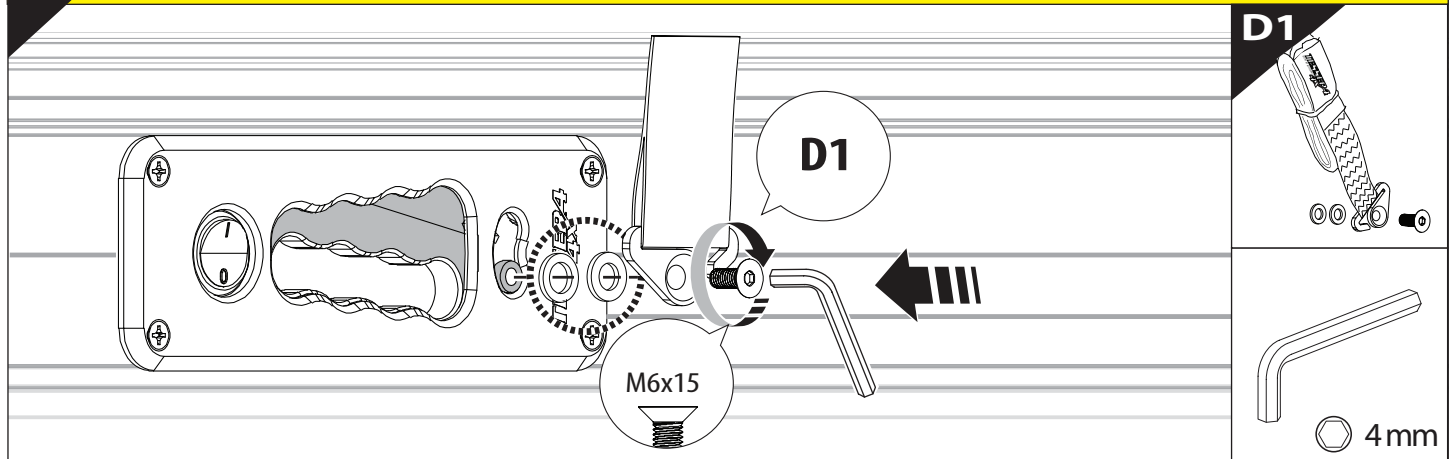

L

3

4

6.1 **CAUTION** Basic Version ✓ & Basic+S-KIT Version ✓

8

Ø 25 mm

Rust Protection

CAUTION

max: 2 mm

CAUTION

5 mm

10 Only to be installed by authorized personnel

13

	CAR		TESSERA ROLL+
BEAM		↔	
STOP		↔	

14

19