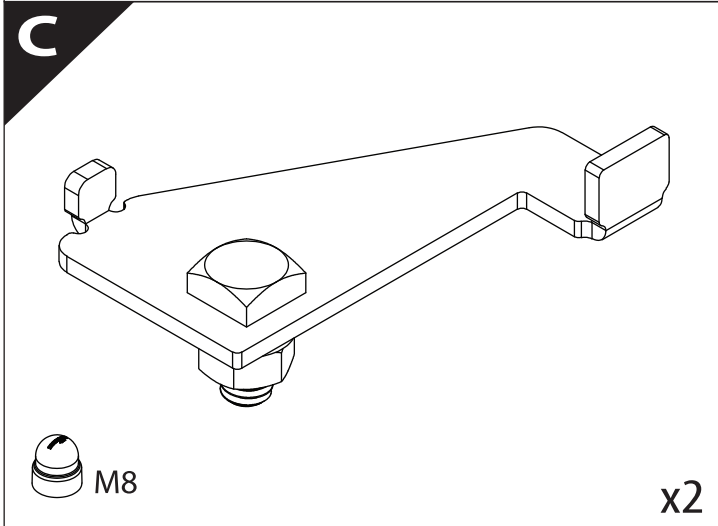

Installation Manual

PART NUMBER(S)	Model Year
TESS-1440 ROLL	FOTON TUNLAND G7 2019+
Cab(s)	Installation Time / Weight
Double Cab	40-60 minutes / 53-57 kg

Ø 25 mm

+

4 mm

1 - 25 Nm

12, 13, 17 mm

ACETONE

L

3

4

6.1 **CAUTION** Basic Version ✓ & Basic+S-KIT Version ✓

8

Ø 25 mm

Rust Protection

CAUTION