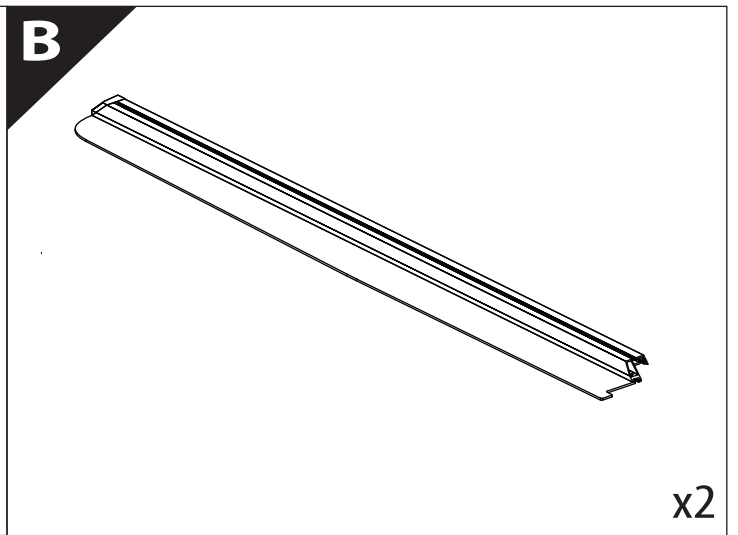

Installation Manual

PART NUMBER(S)	Model Year
TESS-1440 ROLL	FOTON TUNLAND G7 2019+
Cab(s)	Installation Time / Weight
Double Cab	40-60 minutes / 53-57 kg

Ø 25 mm

+

4 mm

1 - 25 Nm

12, 13, 17 mm

ACETONE