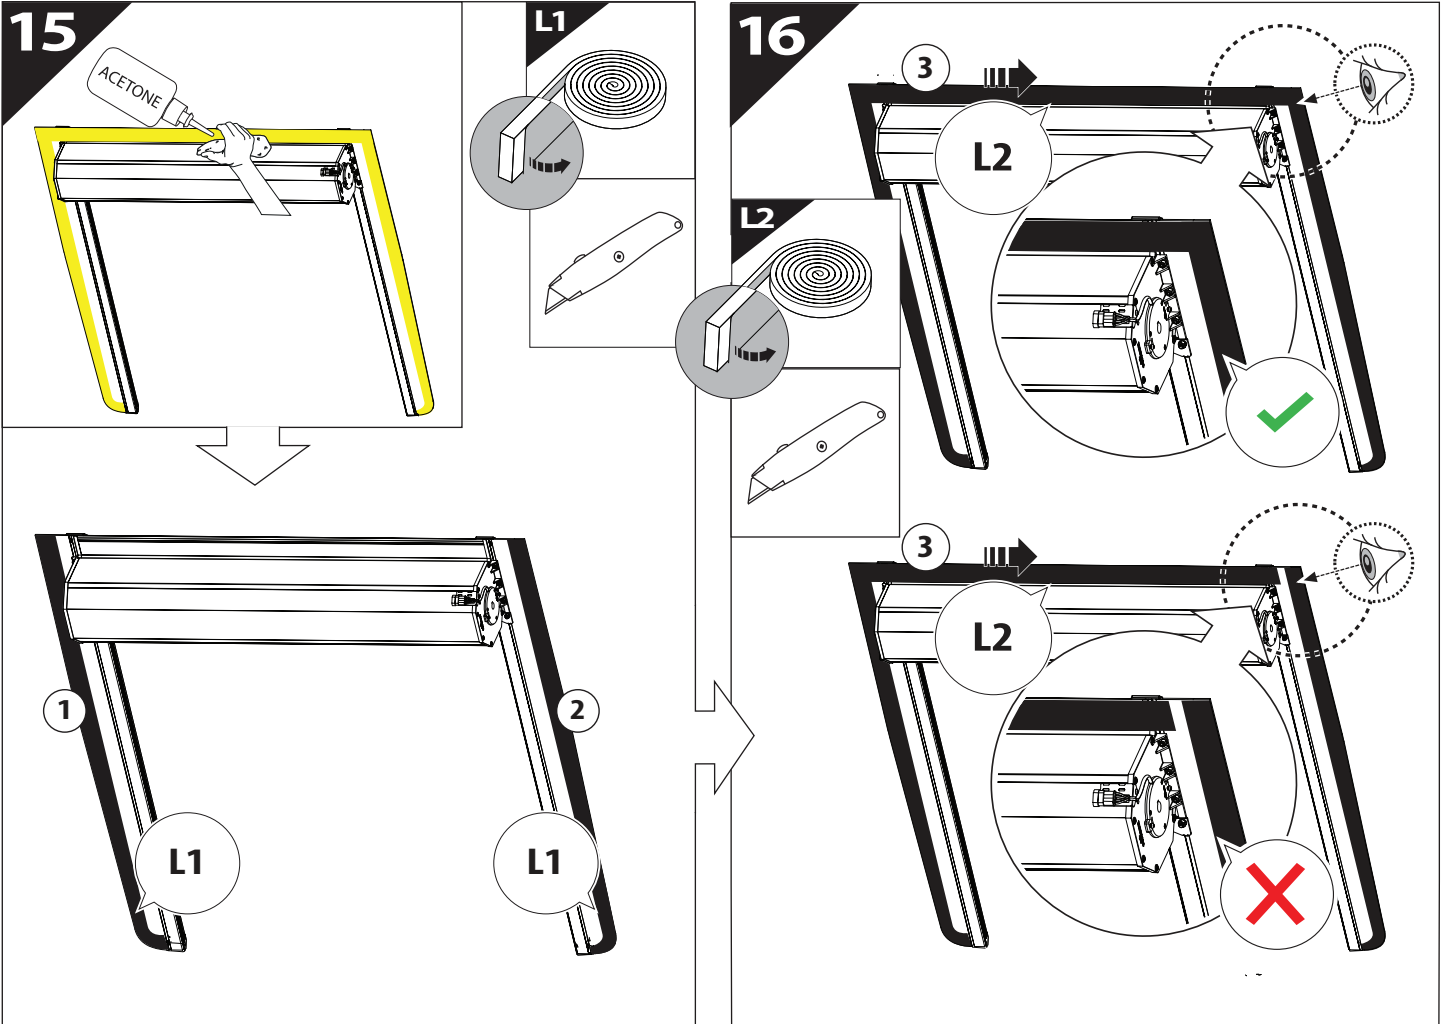

max: 2 mm

CAUTION

5 mm

10 Only to be installed by authorized personnel

13

	CAR		TESSERA ROLL+
BEAM		↔	
STOP		↔	

14

19