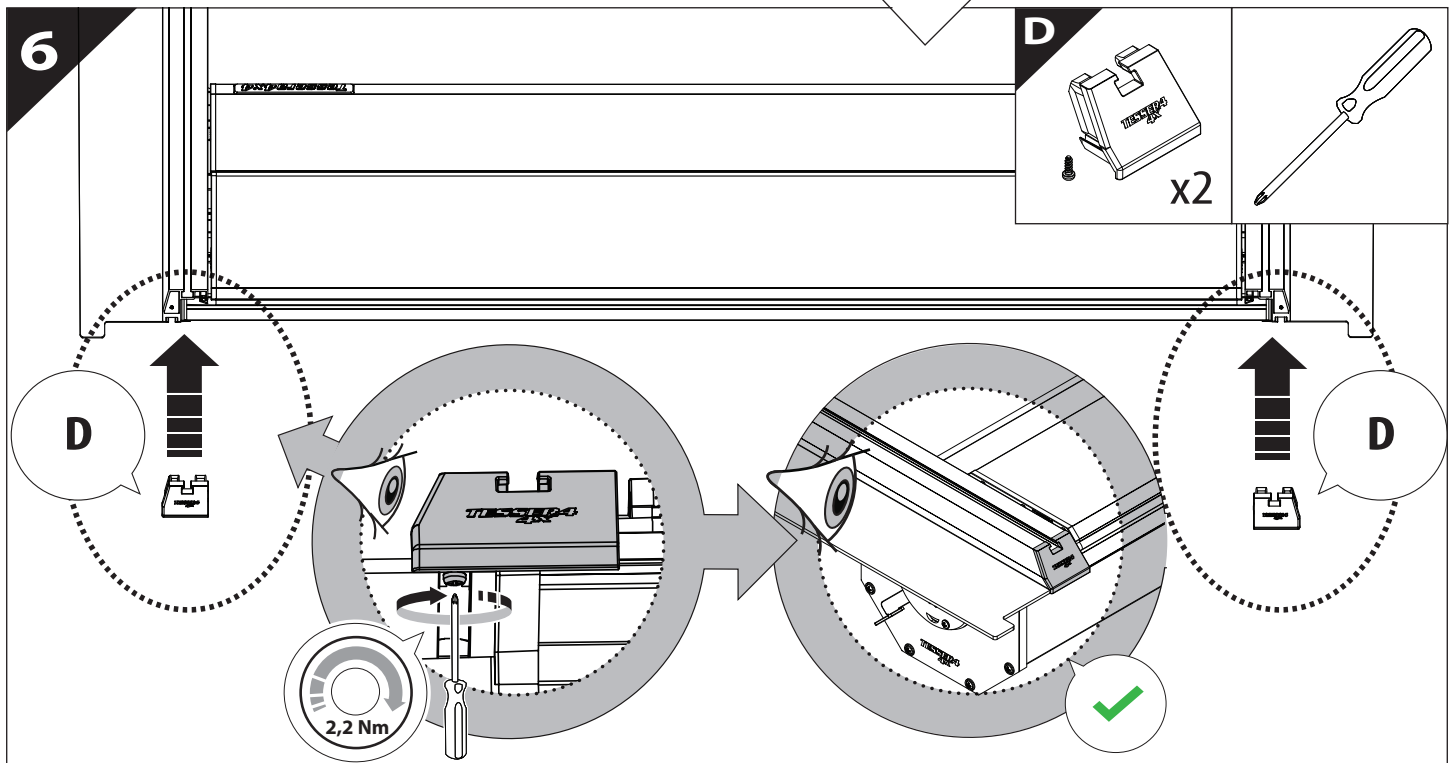

L

3

4

6.1 **CAUTION** Basic Version ✓ & Basic+S-KIT Version ✓

8

Ø 25 mm

Rust Protection

CAUTION