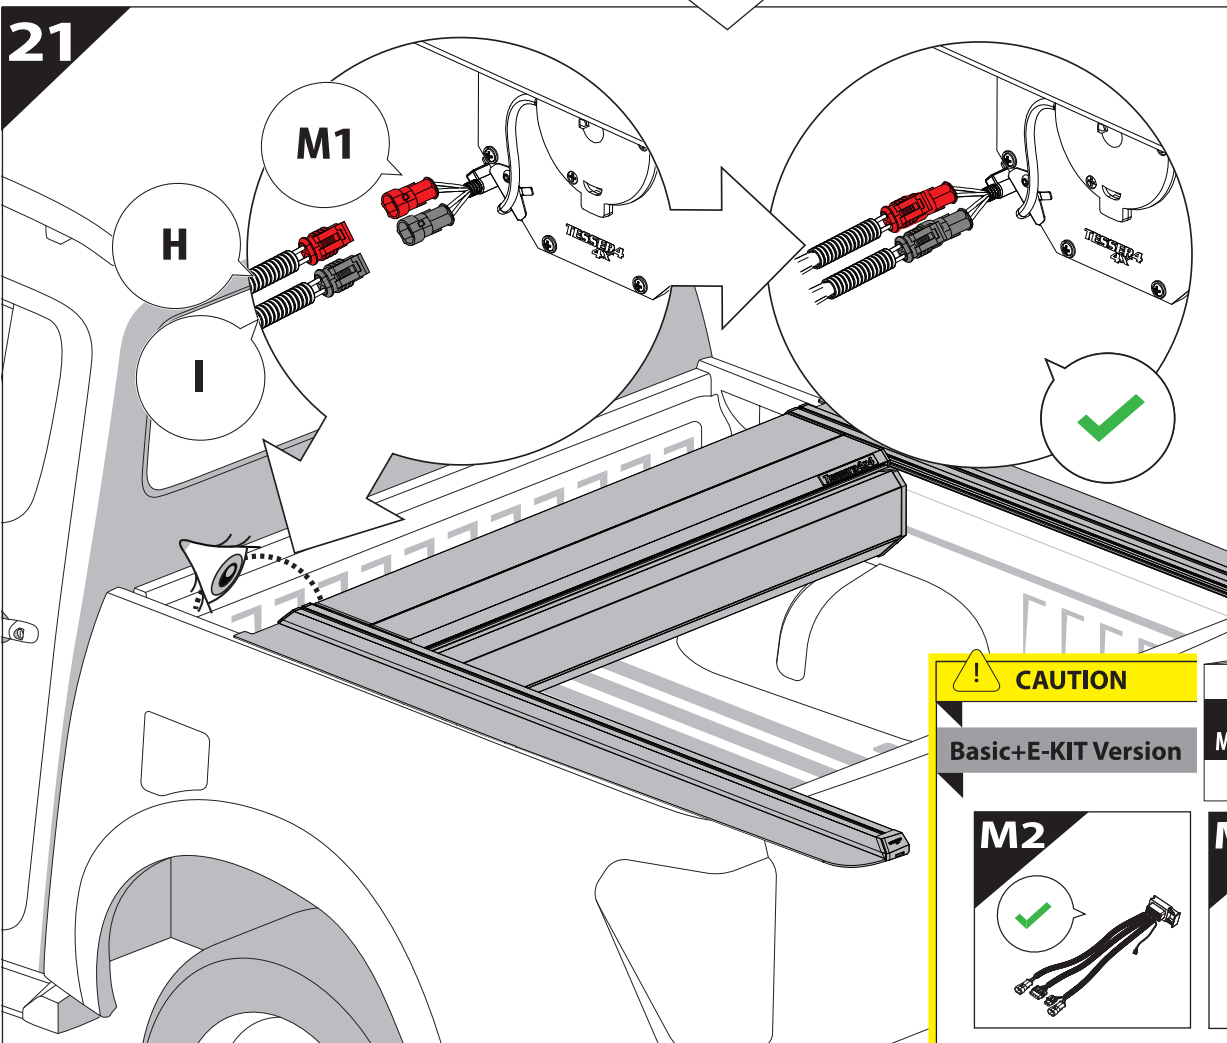

19

20

21

CAUTION

Basic+E-KIT Version

E-KIT
MANUAL