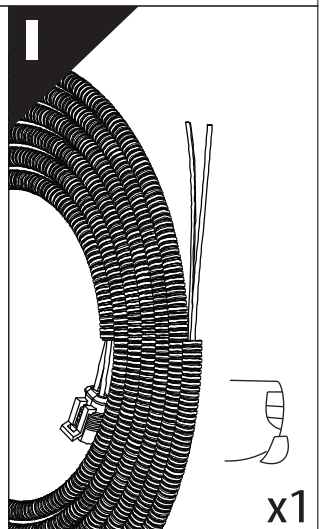

Installation Manual

PART NUMBER(S)	Model Year
TESS-1440 ROLL	FOTON TUNLAND G7 2019+
Cab(s)	Installation Time / Weight
Double Cab	40-60 minutes / 53-57 kg

Ø 25 mm

+

4 mm

1 - 25 Nm

12, 13, 17 mm

ACETONE

L

3

4

6.1 **CAUTION** Basic Version ✓ & Basic+S-KIT Version ✓

8

Ø 25 mm

Rust Protection

CAUTION

max: 2 mm

CAUTION

5 mm

10 Only to be installed by authorized personnel

13

	CAR		TESSERA ROLL+
BEAM		↔	
STOP		↔	

14

19