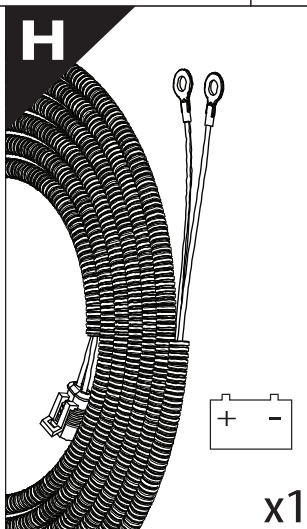

Installation Manual

PART NUMBER(S)	Model Year
TESS-1440 ROLL	FOTON TUNLAND G7 2019+
Cab(s)	Installation Time / Weight
Double Cab	40-60 minutes / 53-57 kg

Ø 25 mm

+

4 mm

1 - 25 Nm

12, 13, 17 mm

ACETONE

L

3

4

6.1 **CAUTION** Basic Version ✓ & Basic+S-KIT Version ✓

8

Ø 25 mm

Rust Protection

CAUTION

max: 2 mm

CAUTION

5 mm

10 Only to be installed by authorized personnel

13

	CAR		TESSERA ROLL+
BEAM		↔	
STOP		↔	

14

19