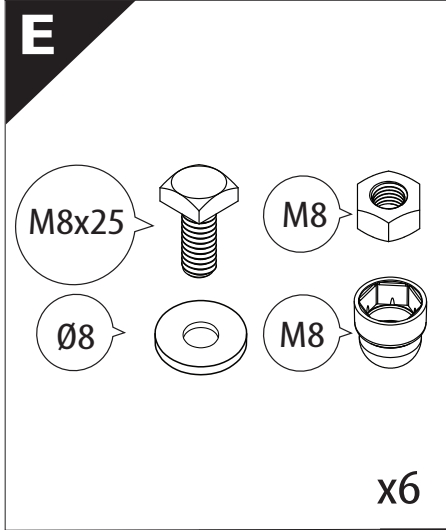

Installation Manual

PART NUMBER(S)	Model Year
TESS 14240 ROLL	Dodge Ram RamBox 1500 2019+
Cab(s)	Installation Time / Weight
Double Cab	40-60 minutes / 53-57 kg

B

A

KITS

L

3

4

7

8

Ø 25 mm

Rust Protection

13

14

14. ①

L2

15

L3

16

L4

18.0

N1

x6

19