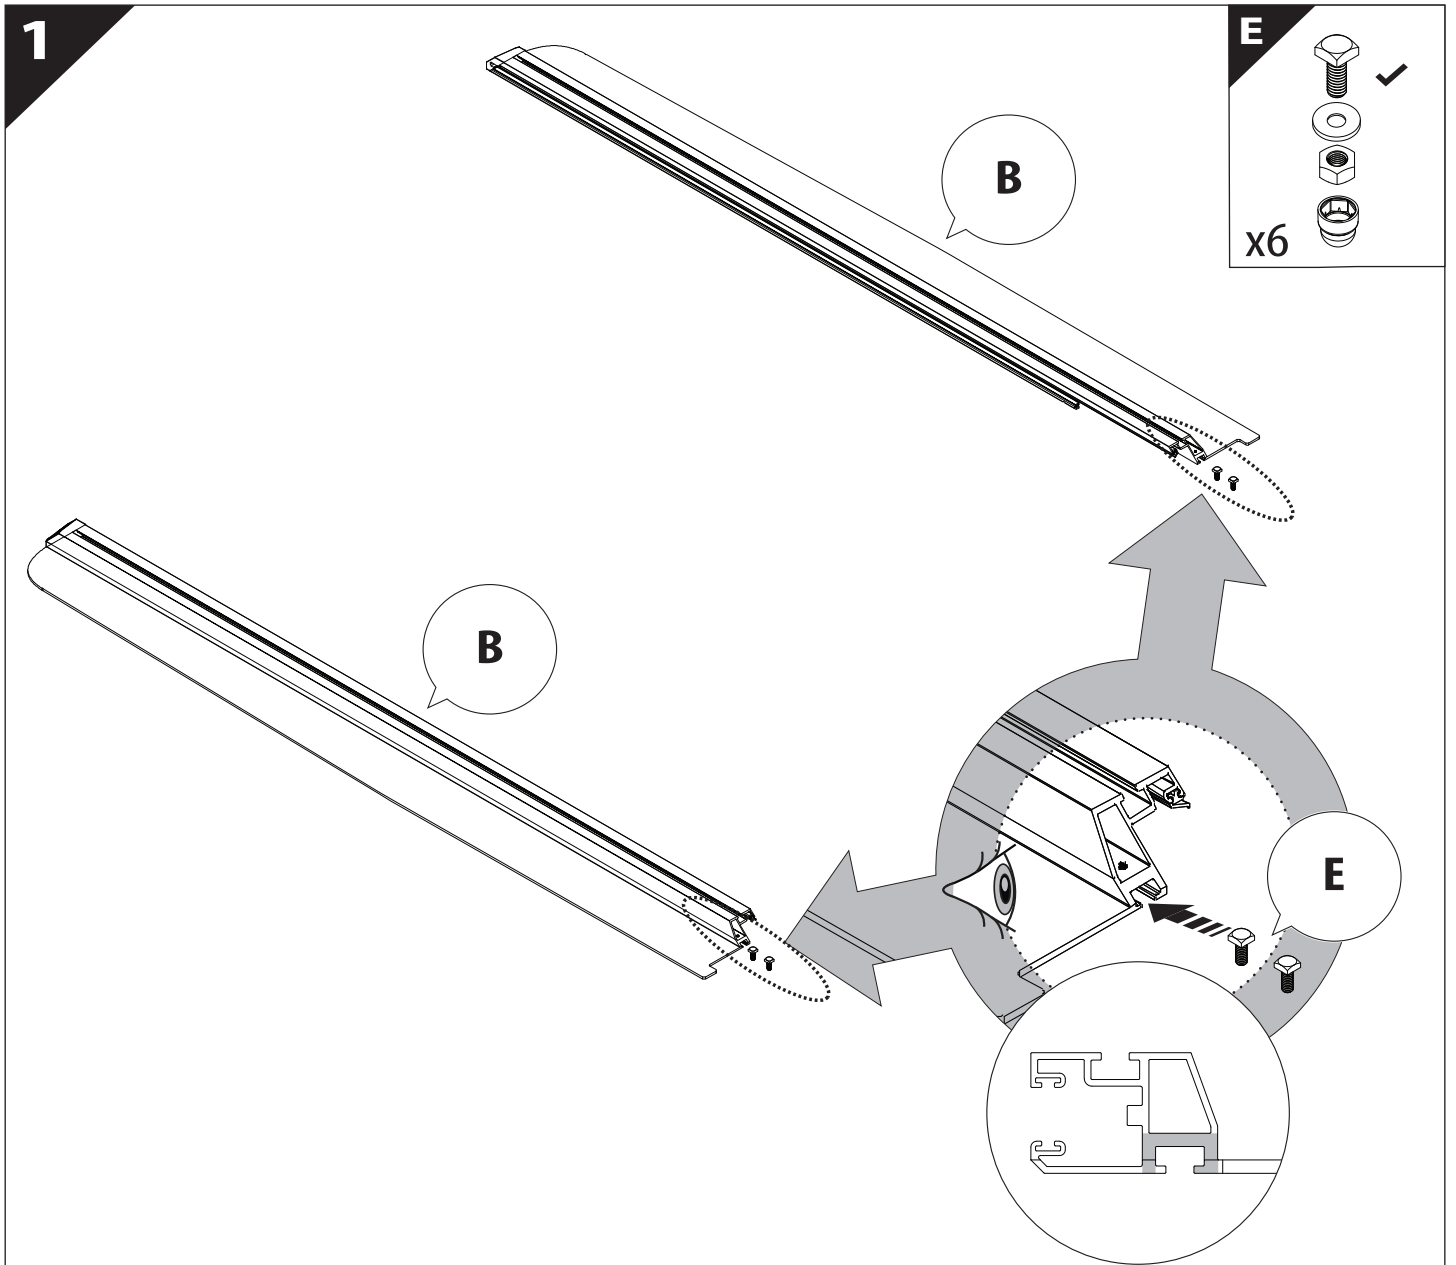

Installation Manual

PART NUMBER(S)	Model Year
TESS 14240 ROLL	Dodge Ram RamBox 1500 2019+
Cab(s)	Installation Time / Weight
Double Cab	40-60 minutes / 53-57 kg

B

A

KITS

L

3

4

7

8

Ø 25 mm

Rust Protection

13

14

14. ①

L2