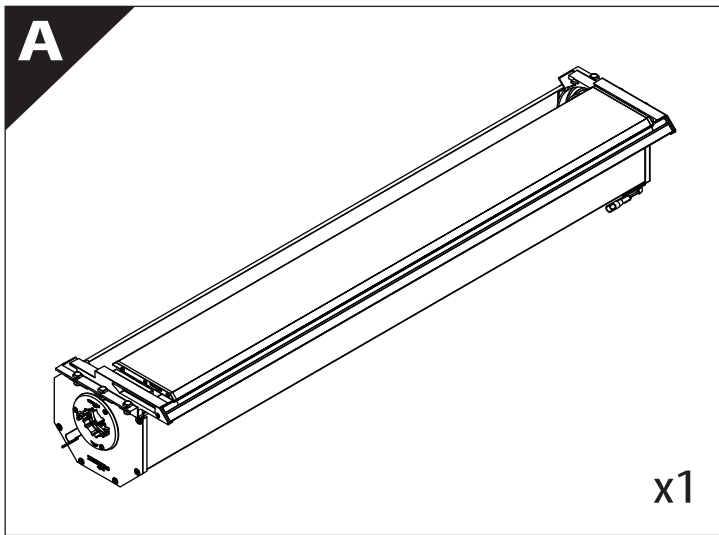

Installation Manual

PART NUMBER(S)	Model Year
TESS 14240 ROLL	Dodge Ram RamBox 1500 2019+
Cab(s)	Installation Time / Weight
Double Cab	40-60 minutes / 53-57 kg

B

A

KITS

L

3

4

7

8

Ø 25 mm

Rust Protection

13

14

14. ①

L2