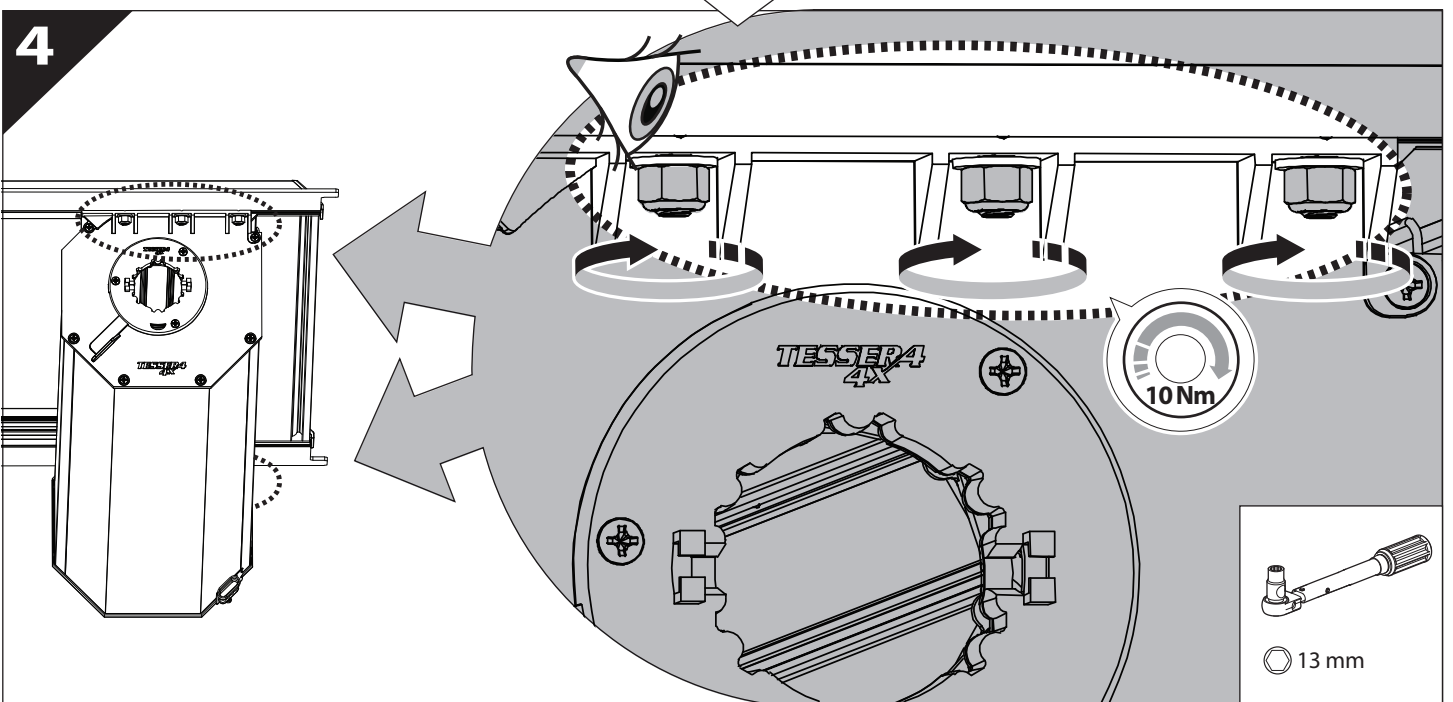

Installation Manual

PART NUMBER(S)	Model Year
TESS 14240 ROLL	Dodge Ram RamBox 1500 2019+
Cab(s)	Installation Time / Weight
Double Cab	40-60 minutes / 53-57 kg

B

A

KITS

L

3

4

7

8

Ø 25 mm

Rust Protection

13

14

14. ①

L2