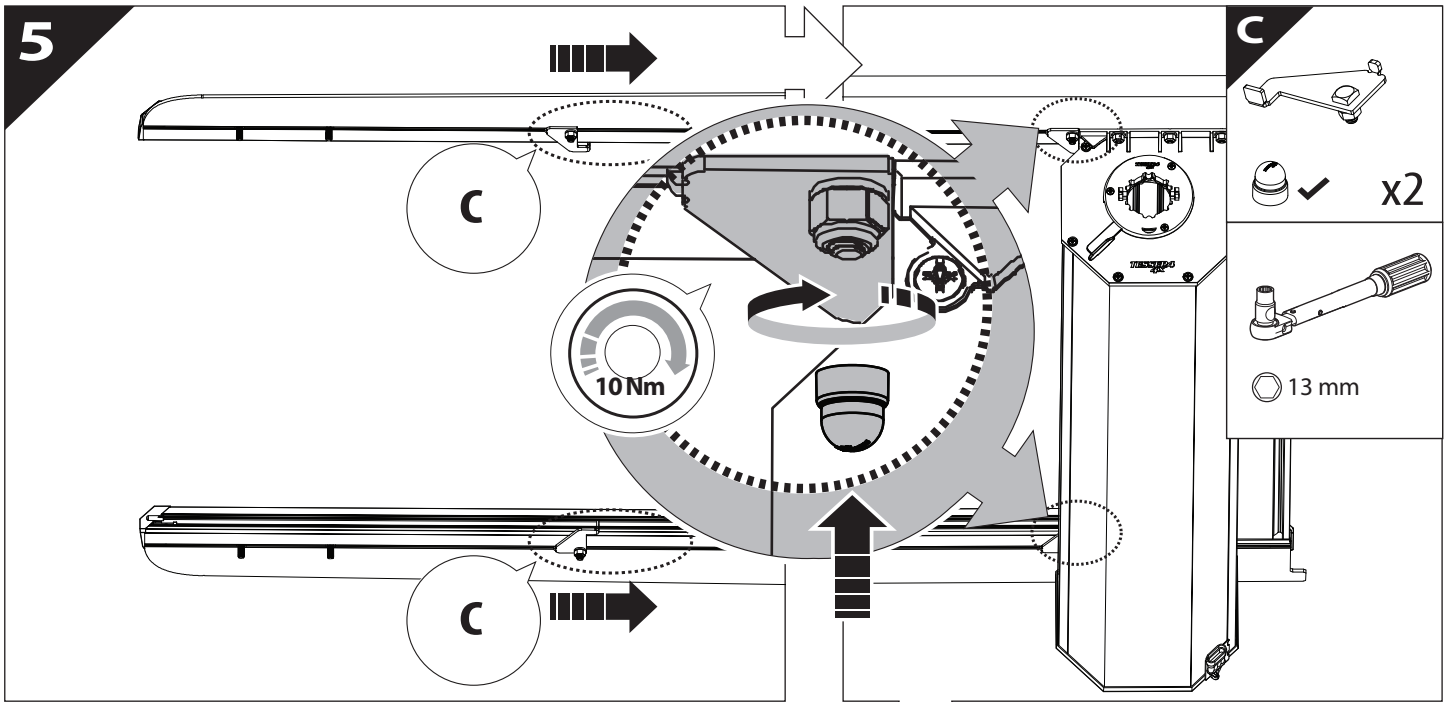

Installation Manual

PART NUMBER(S)	Model Year
TESS 14240 ROLL	Dodge Ram RamBox 1500 2019+
Cab(s)	Installation Time / Weight
Double Cab	40-60 minutes / 53-57 kg

B

A

KITS

L

3

4

7

8

Ø 25 mm

Rust Protection

13

14

14. ①

L2