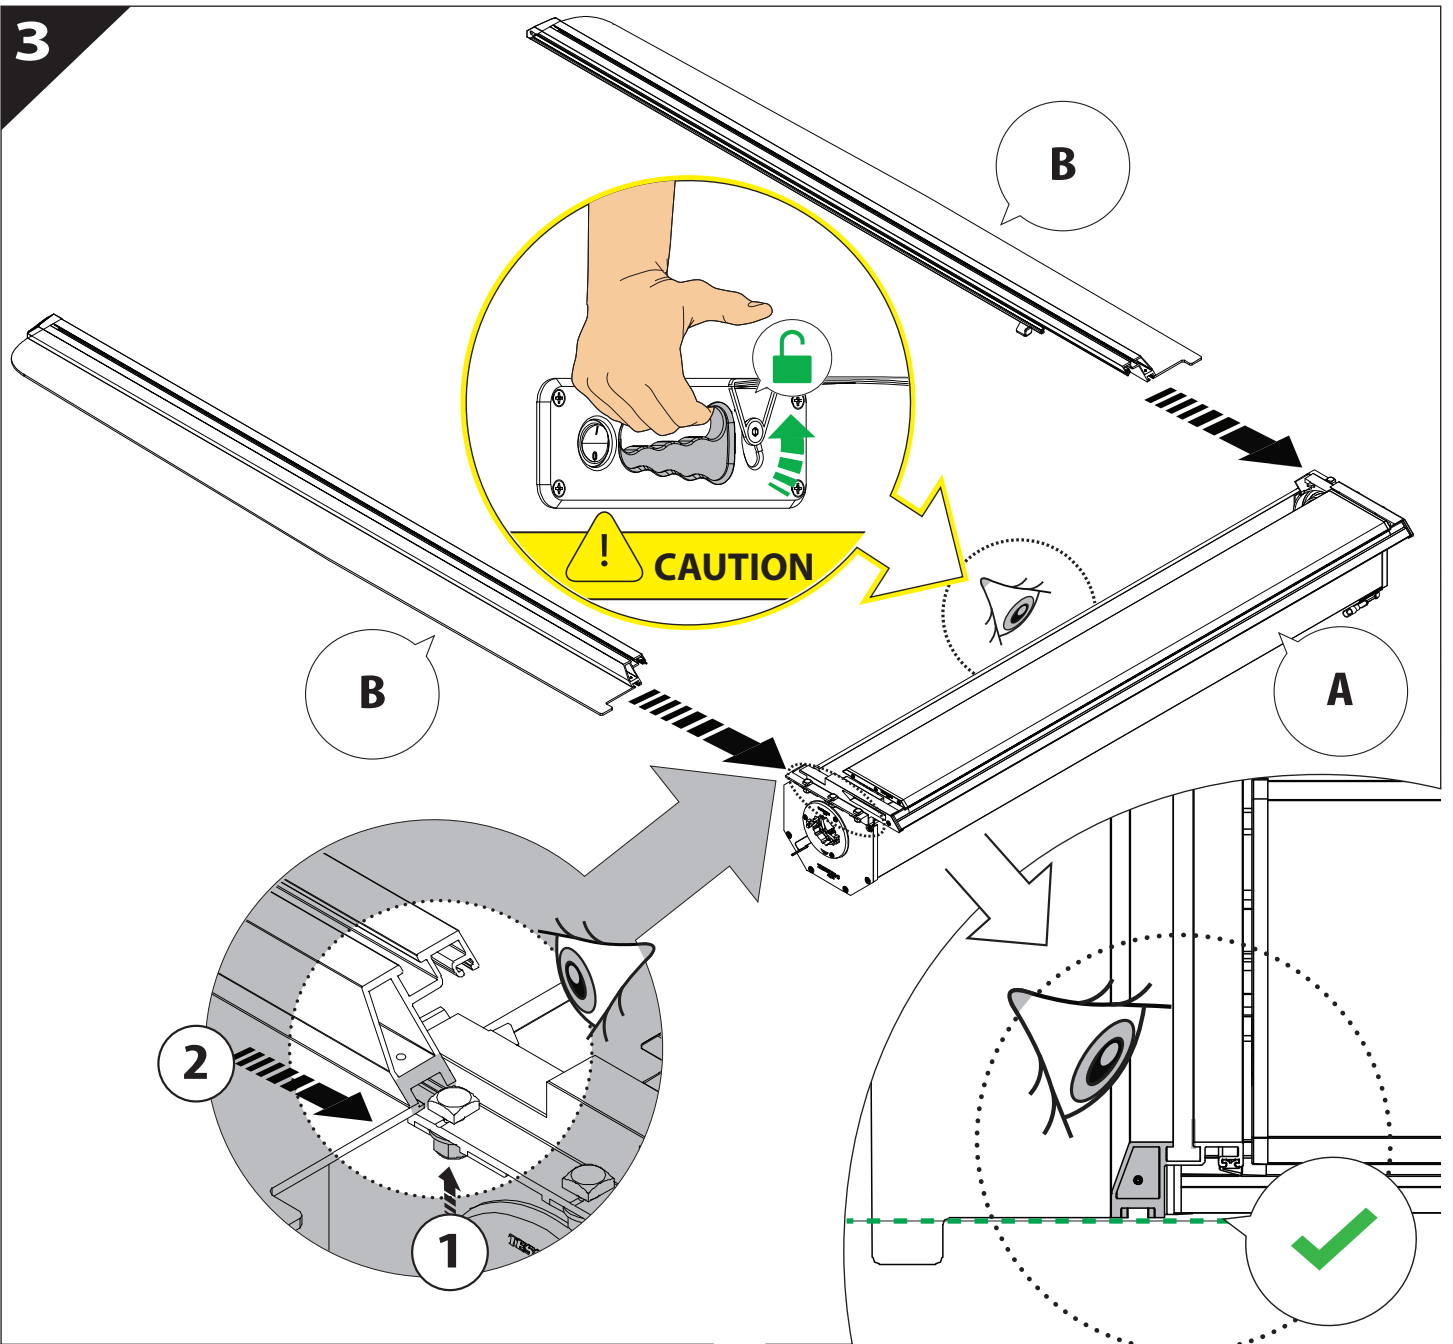

Installation Manual

PART NUMBER(S)	Model Year
TESS 14240 ROLL	Dodge Ram RamBox 1500 2019+
Cab(s)	Installation Time / Weight
Double Cab	40-60 minutes / 53-57 kg

B

A

KITS

L

3

4