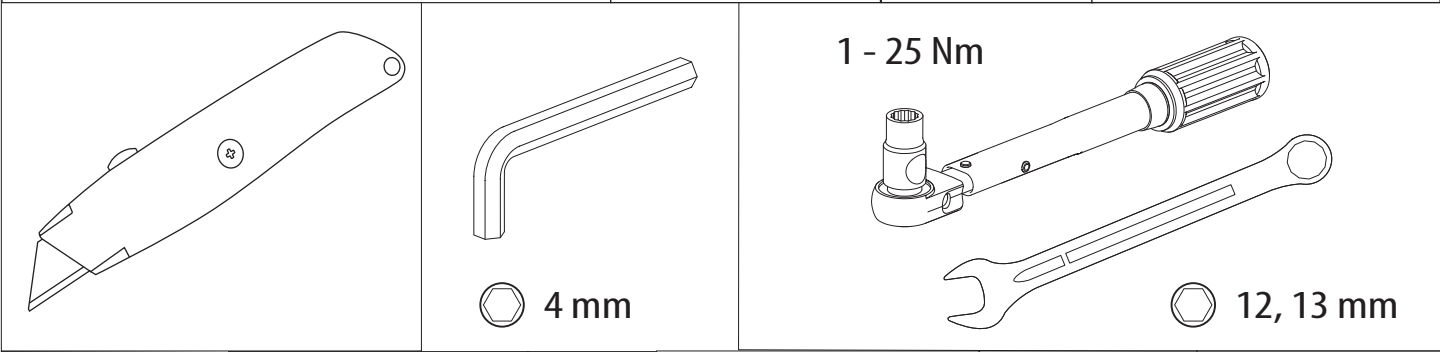

Installation Manual

PART NUMBER(S)	Model Year
TESS 14240 ROLL	Dodge Ram RamBox 1500 2019+
Cab(s)	Installation Time / Weight
Double Cab	40-60 minutes / 53-57 kg

B

A

KITS

L

3

4

7

8

Ø 25 mm

Rust Protection

13

14

14. ①

L2