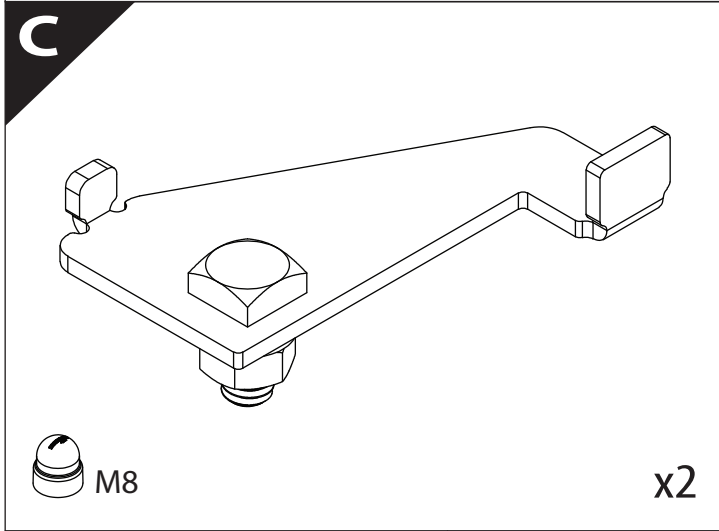

Installation Manual

PART NUMBER(S)	Model Year
TESS 14240 ROLL	Dodge Ram RamBox 1500 2019+
Cab(s)	Installation Time / Weight
Double Cab	40-60 minutes / 53-57 kg

B

A

KITS

L

3

4

7

8

Ø 25 mm

Rust Protection

13

14

14. ①

L2