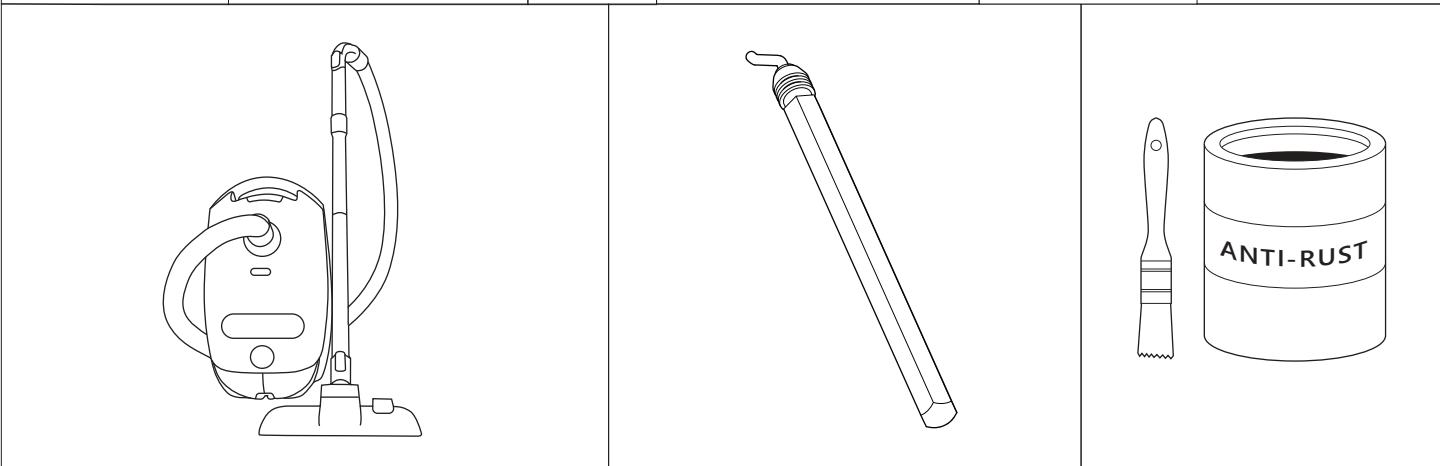

Installation Manual

PART NUMBER(S)	Model Year
TESS 14240 ROLL	Dodge Ram RamBox 1500 2019+
Cab(s)	Installation Time / Weight
Double Cab	40-60 minutes / 53-57 kg

B

A

KITS

L

3

4