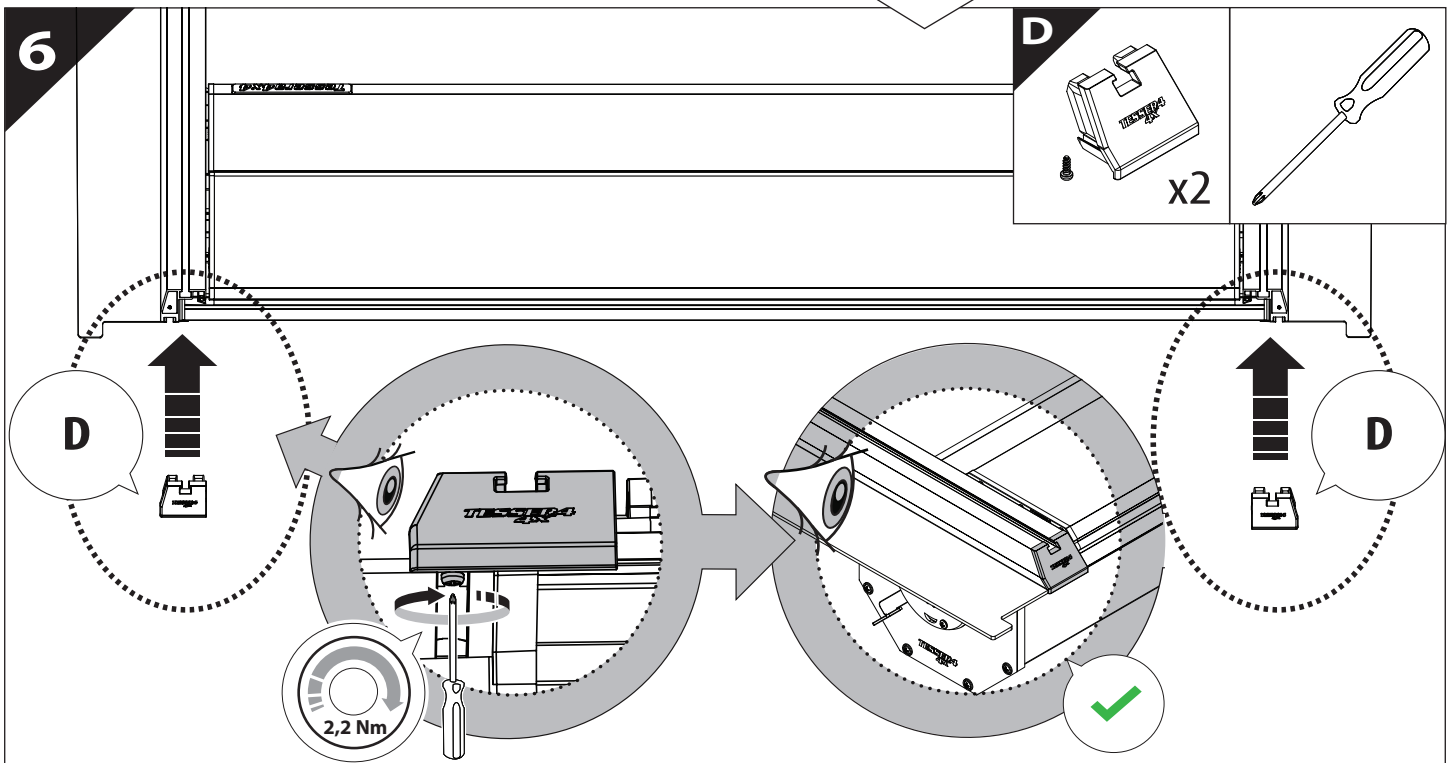

Installation Manual

PART NUMBER(S)	Model Year
TESS 14240 ROLL	Dodge Ram RamBox 1500 2019+
Cab(s)	Installation Time / Weight
Double Cab	40-60 minutes / 53-57 kg

B

A

KITS

L

3

4

7

8

Ø 25 mm

Rust Protection

13

14

14. ①

L2