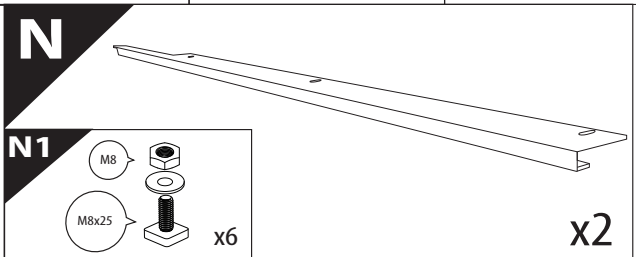

Installation Manual

PART NUMBER(S)	Model Year
TESS 14240 ROLL	Dodge Ram RamBox 1500 2019+
Cab(s)	Installation Time / Weight
Double Cab	40-60 minutes / 53-57 kg

B

A

KITS

L

3

4

7

8

Ø 25 mm

Rust Protection

13

14

14. ①

L2