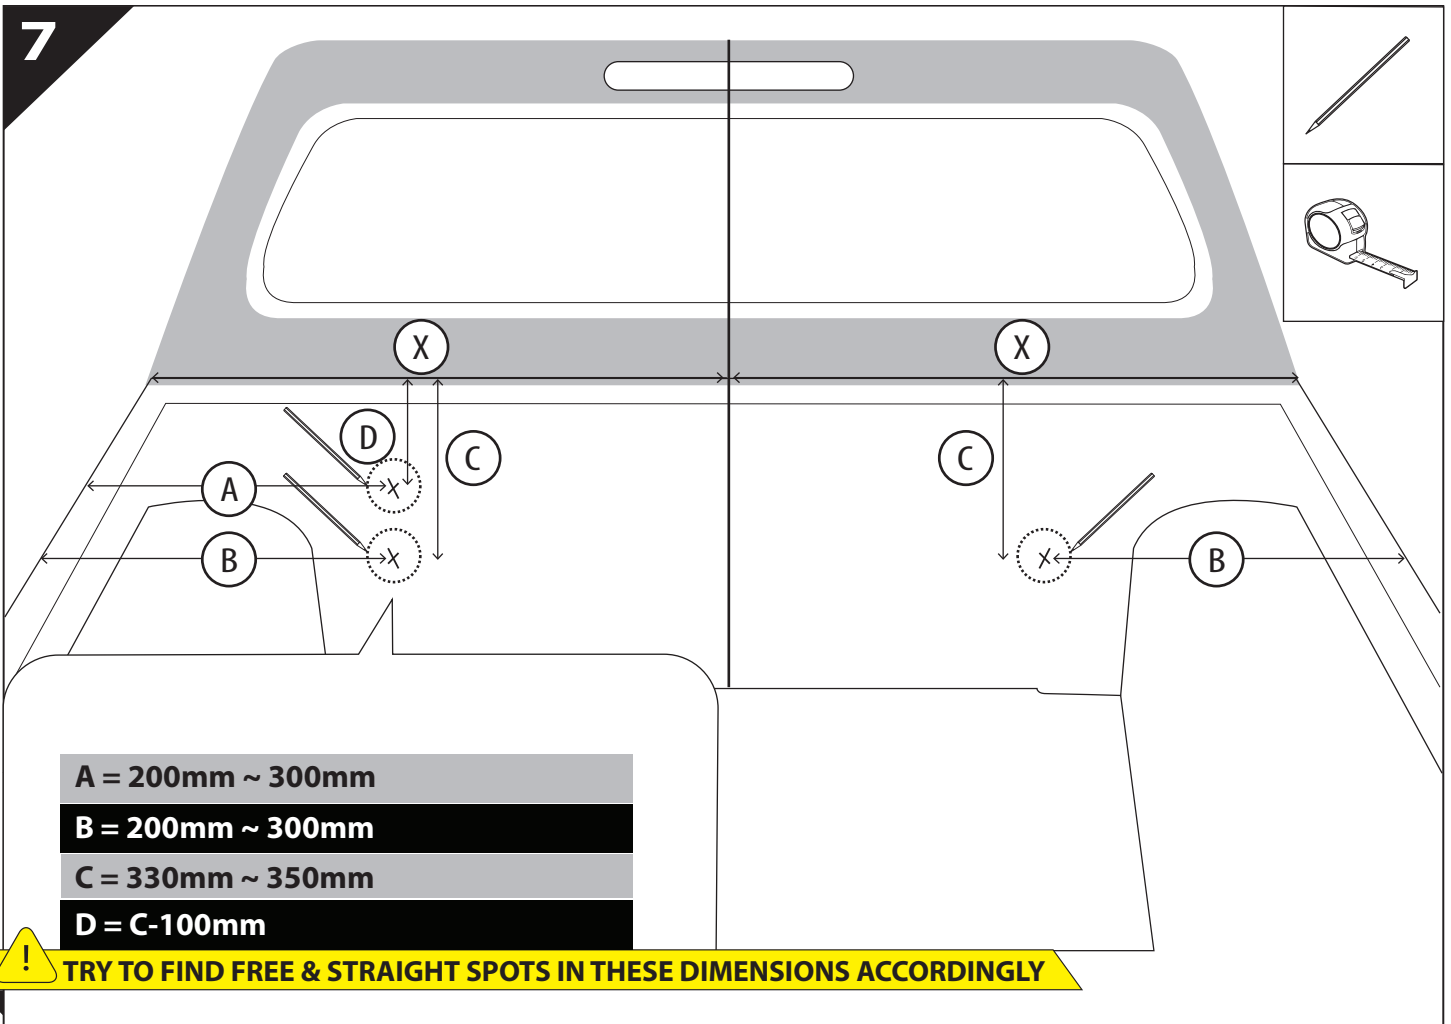

Installation Manual

PART NUMBER(S)	Model Year
TESS 14240 ROLL	Dodge Ram RamBox 1500 2019+
Cab(s)	Installation Time / Weight
Double Cab	40-60 minutes / 53-57 kg

B

A

KITS

L

3

4

7

8

Ø 25 mm

Rust Protection

13

14

14. ①

L2