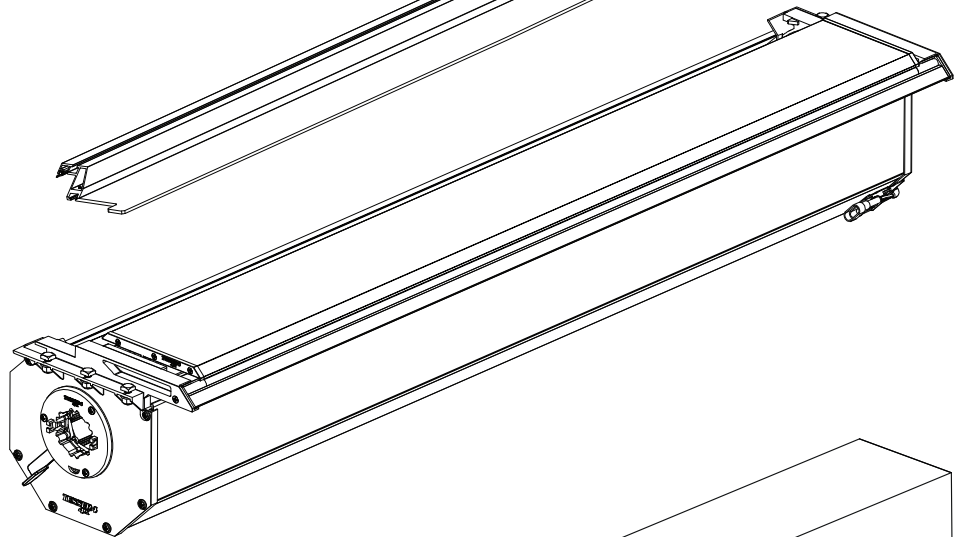

Installation Manual

PART NUMBER(S)	Model Year
TESS 14240 ROLL	Dodge Ram RamBox 1500 2019+
Cab(s)	Installation Time / Weight
Double Cab	40-60 minutes / 53-57 kg

B

A

KITS

L

3

4

7

8

Ø 25 mm

Rust Protection

13

14

14. ①

L2