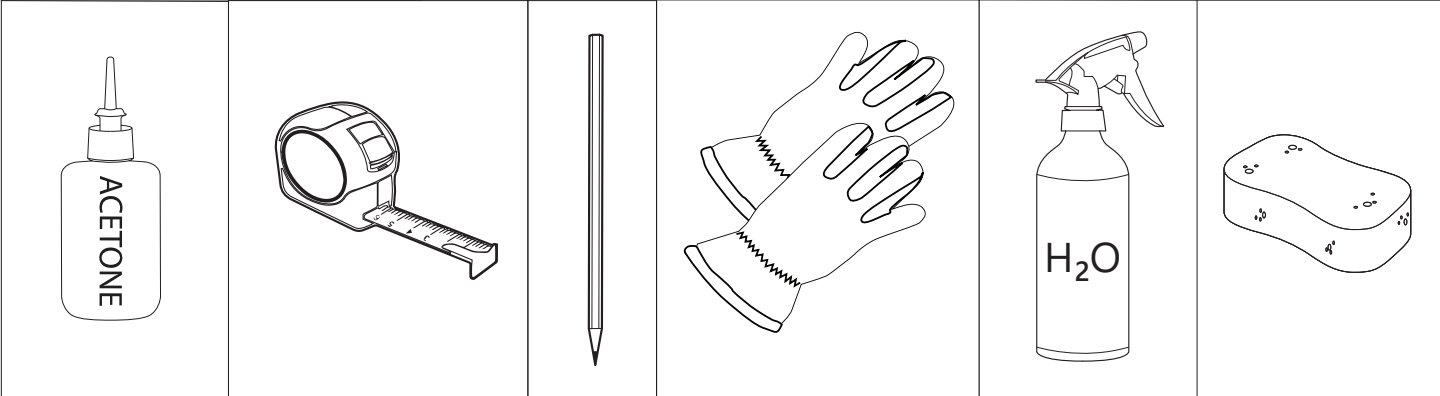

Installation Manual

PART NUMBER(S)	Model Year
TESS 14240 ROLL	Dodge Ram RamBox 1500 2019+
Cab(s)	Installation Time / Weight
Double Cab	40-60 minutes / 53-57 kg

B

A

KITS

L

3

4