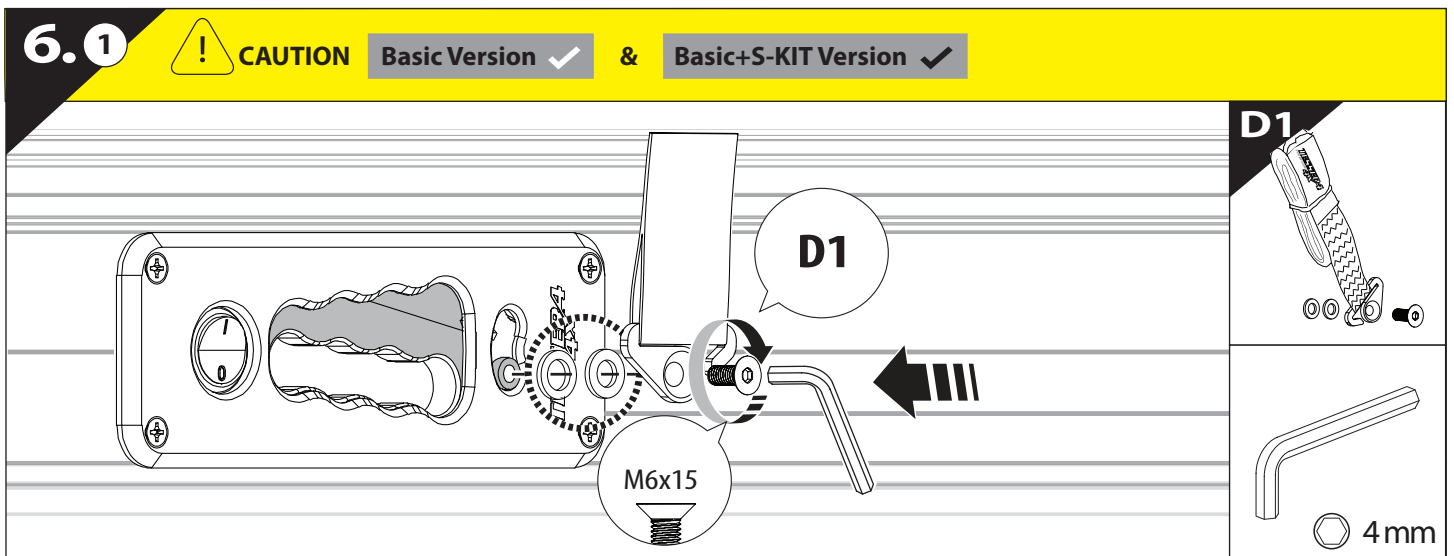

Installation Manual

PART NUMBER(S)	Model Year
TESS 14240 ROLL	Dodge Ram RamBox 1500 2019+
Cab(s)	Installation Time / Weight
Double Cab	40-60 minutes / 53-57 kg

B

A

KITS

L

3

4

7

8

Ø 25 mm

Rust Protection

13

14

14. ①

L2