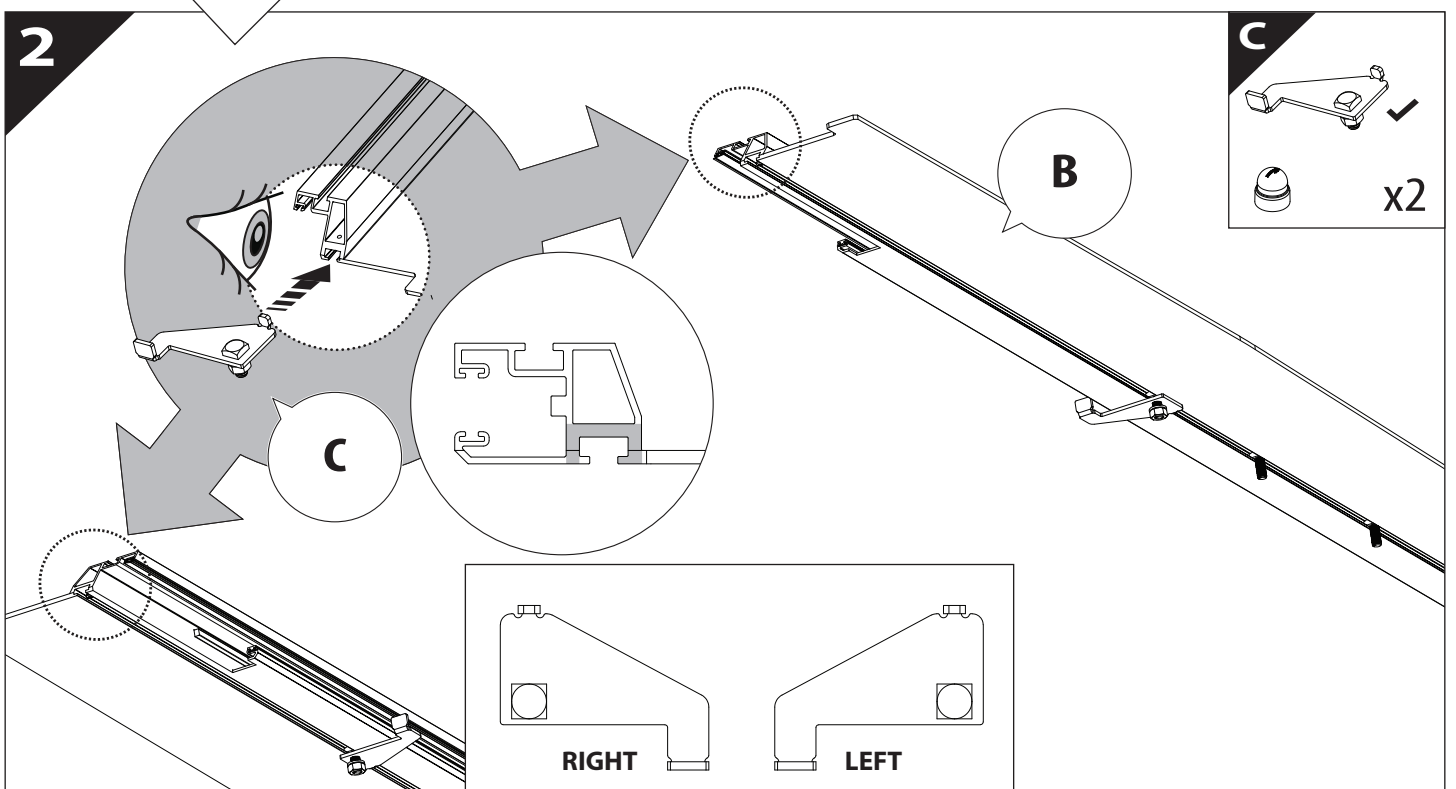

Installation Manual

PART NUMBER(S)	Model Year
TESS 14240 ROLL	Dodge Ram RamBox 1500 2019+
Cab(s)	Installation Time / Weight
Double Cab	40-60 minutes / 53-57 kg

B

A

KITS

L

3

4

7

8

Ø 25 mm

Rust Protection

13

14

14. ①

L2