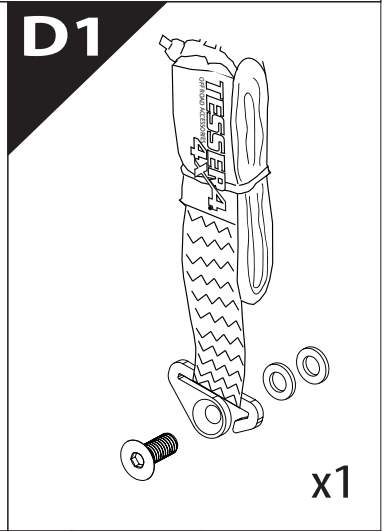

Installation Manual

PART NUMBER(S)	Model Year
TESS 14240 ROLL	Dodge Ram RamBox 1500 2019+
Cab(s)	Installation Time / Weight
Double Cab	40-60 minutes / 53-57 kg

B

A

KITS

L

3

4

7

8

Ø 25 mm

Rust Protection

13

14

14. ①

L2