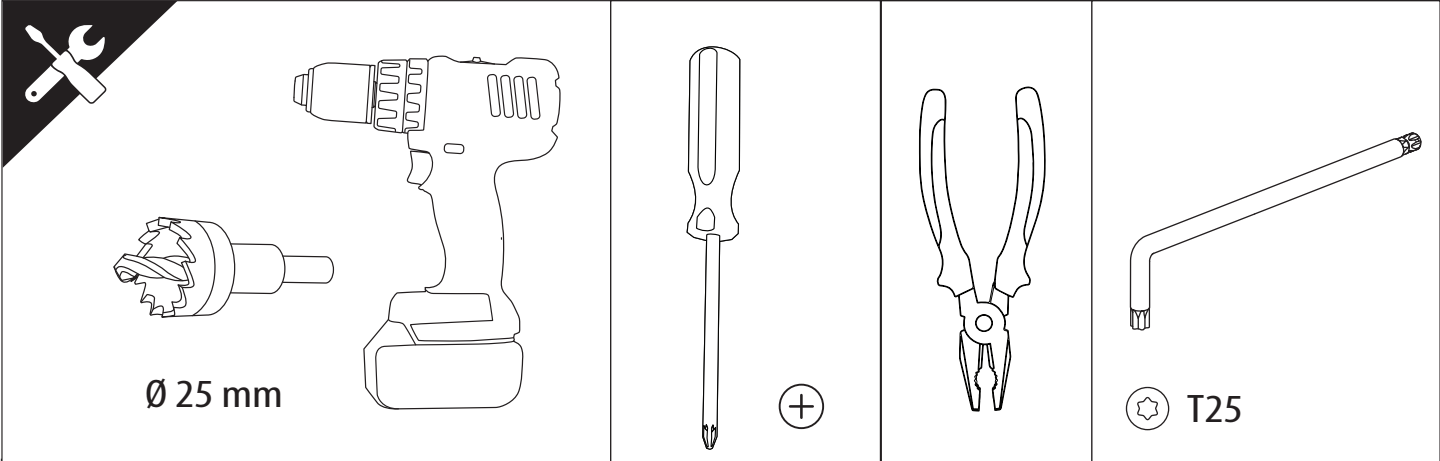

Installation Manual

PART NUMBER(S)	Model Year
TESS 14240 ROLL	Dodge Ram RamBox 1500 2019+
Cab(s)	Installation Time / Weight
Double Cab	40-60 minutes / 53-57 kg

B

A

KITS

L

3

4

7

8

Ø 25 mm

Rust Protection

13

14

14. ①

L2