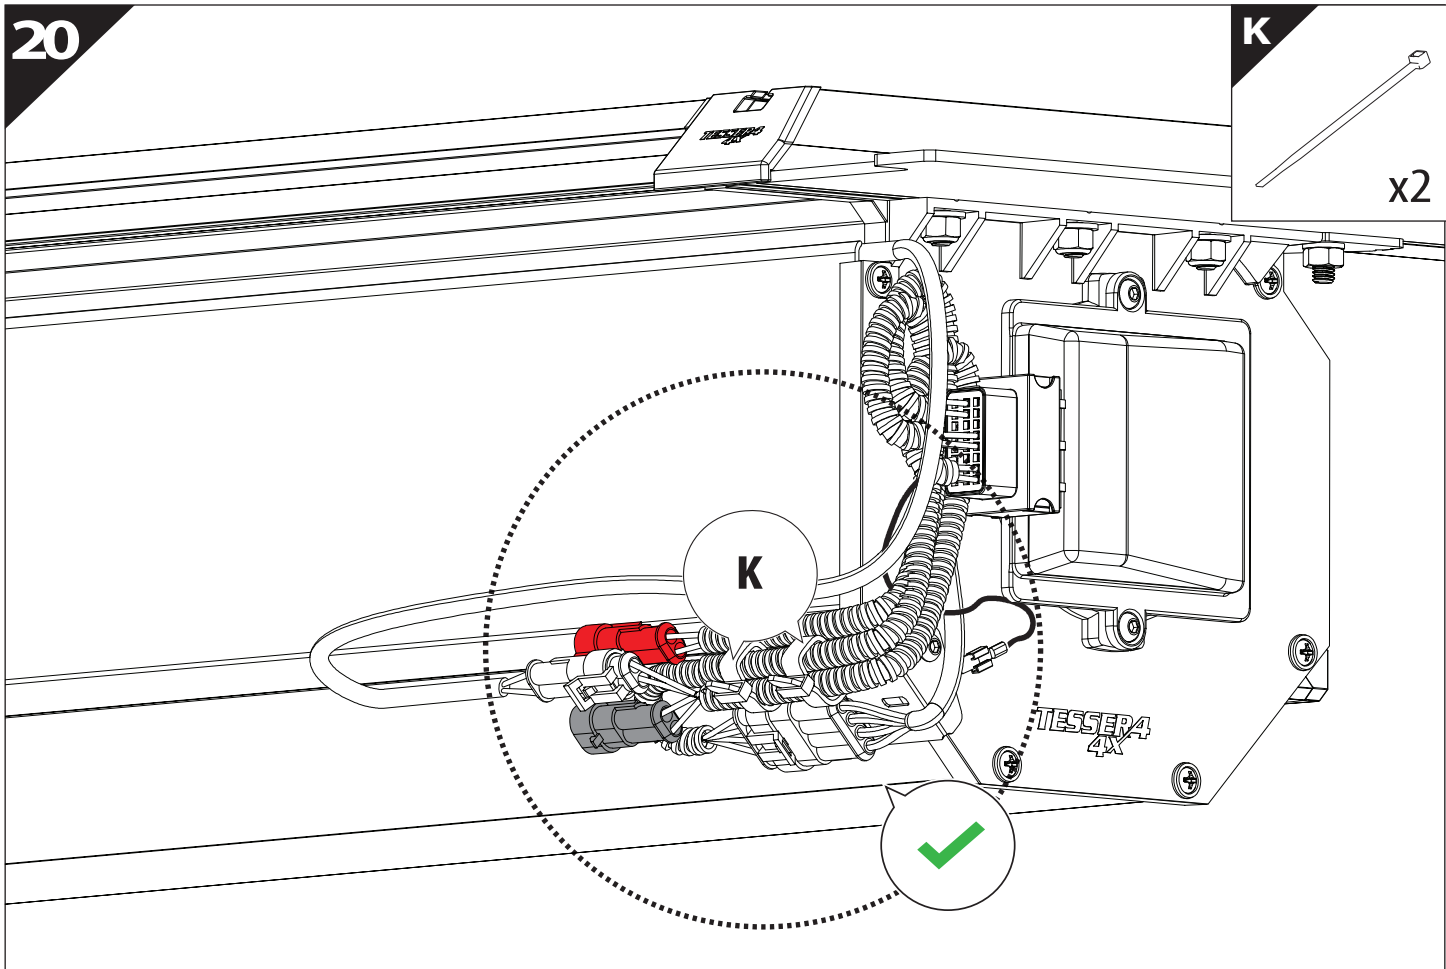

9

21

22

**24** Only to be installed by authorized personnel

28

	CAR			TESSERA ROLL+	
BEAM	Orange square	Orange square	Orange square	↔	Grey rectangle
BRAKE	Green square	Green square	Green square	↔	Green rectangle

29

29.1

L2

This block contains two icons. The top icon shows a spiral spring, and the bottom icon shows a metal blade or pin. The label 'L2' is positioned above the icons.

29.2

L3

29.3

L4