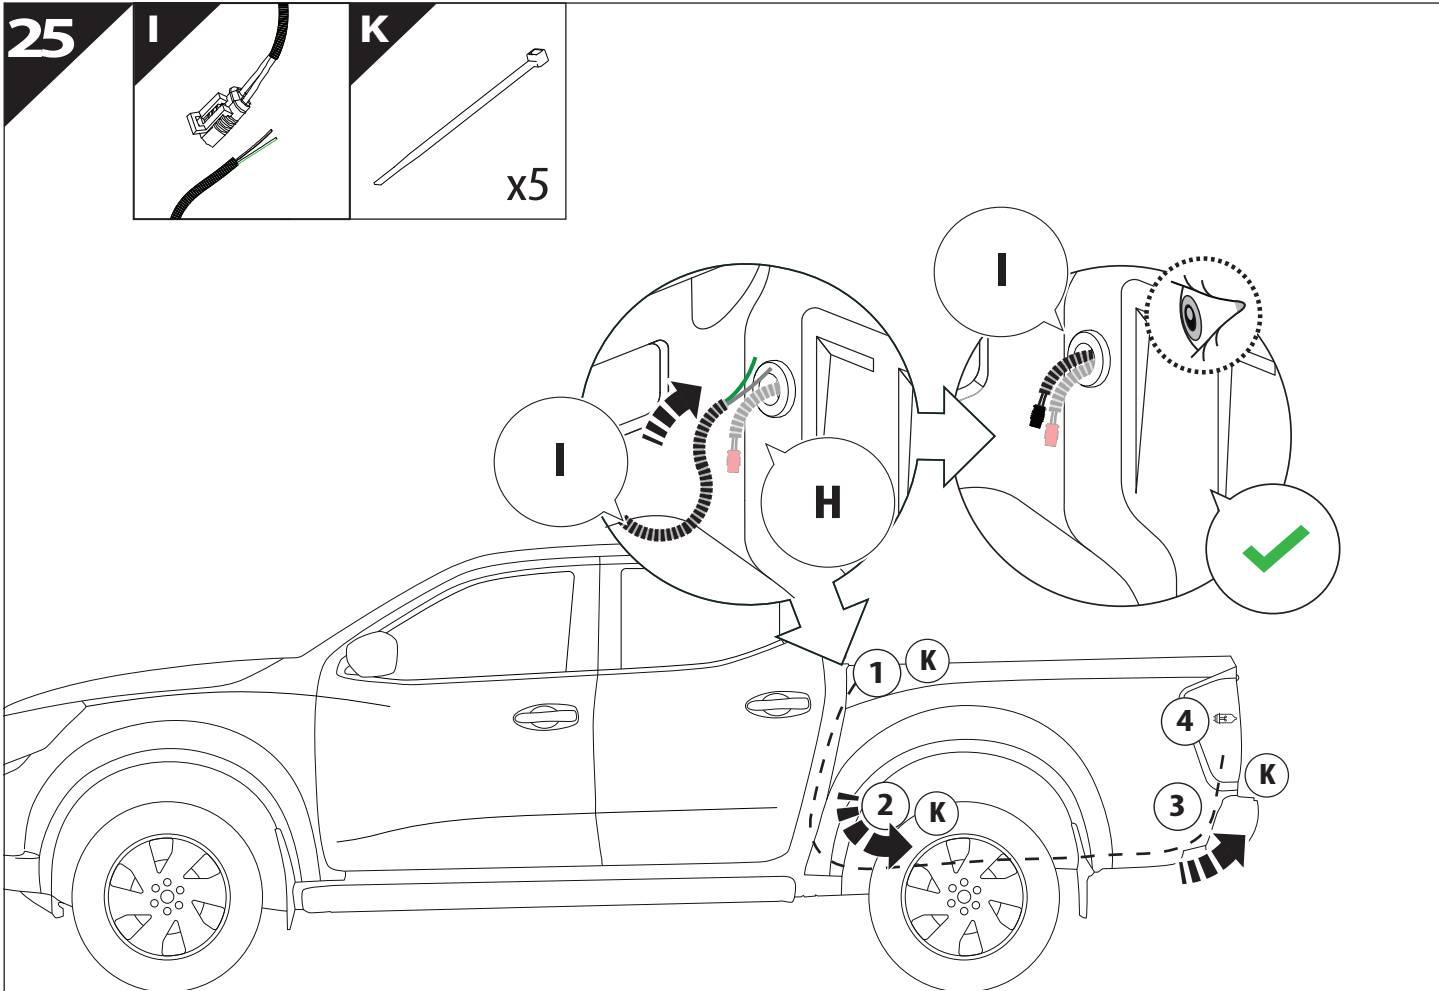

9

21

22

**24** Only to be installed by authorized personnel

28

	CAR			TESSERA ROLL+	
BEAM	Orange square	Orange square	Orange square	↔	Grey rectangle
BRAKE	Green square	Green square	Green square	↔	Green rectangle

29

29.1

L2

This block contains two icons. The top icon shows a spiral spring, and the bottom icon shows a metal blade or pin. The label 'L2' is positioned above the icons.

29.2

L3

29.3

L4