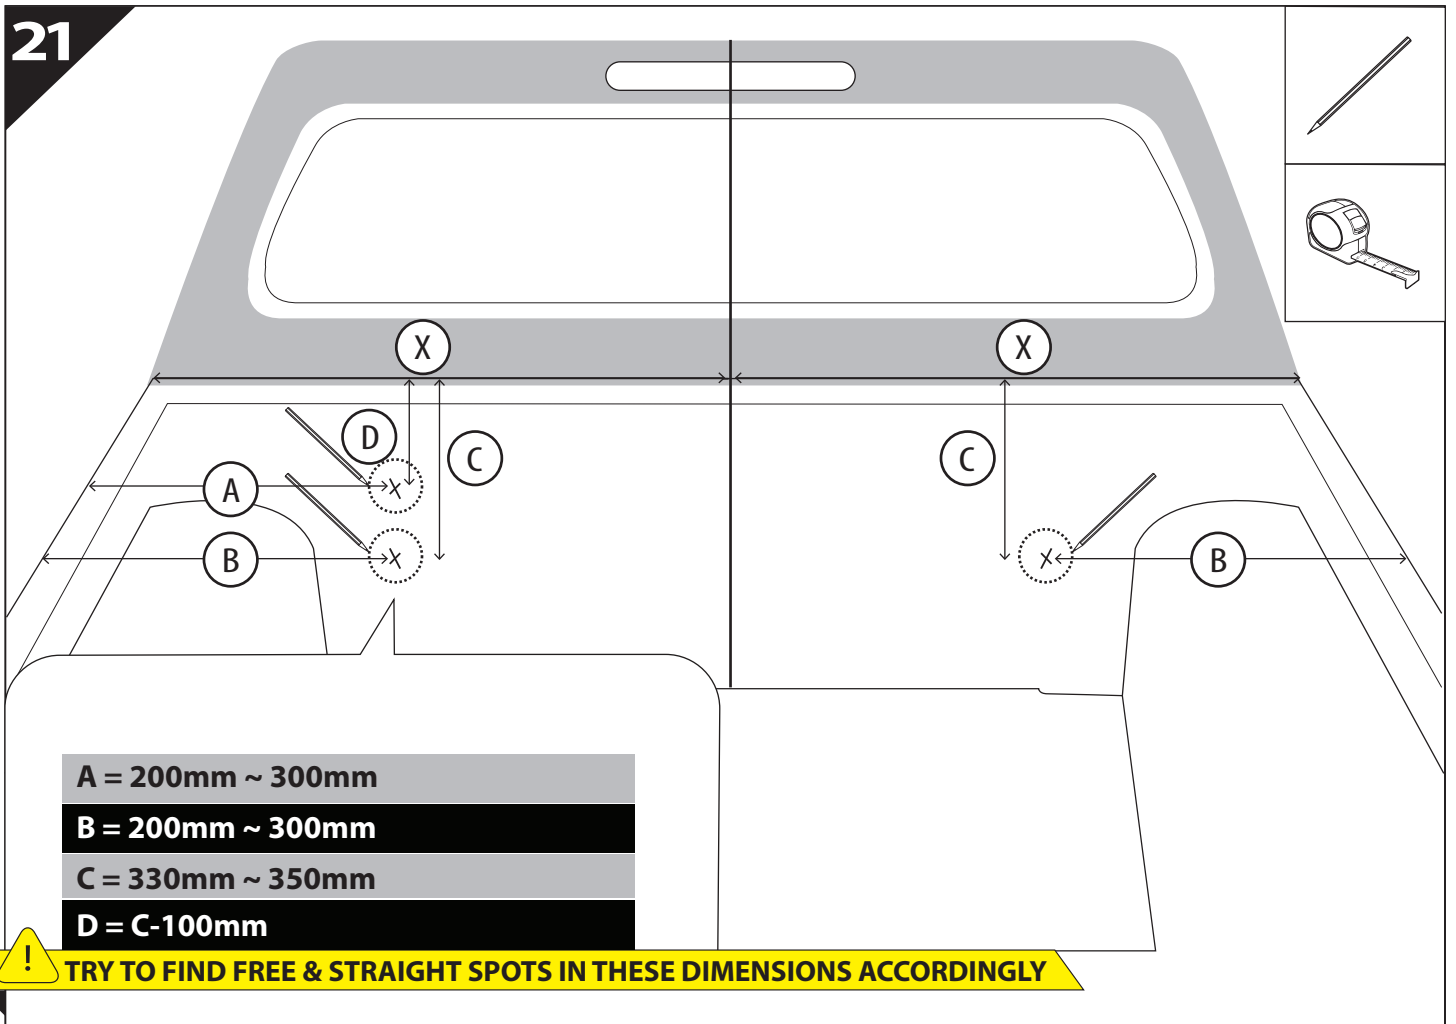

9

21

22

**24** Only to be installed by authorized personnel

28

	CAR			TESSERA ROLL+	
BEAM	Orange square	Orange square	Orange square	↔	Grey rectangle
BRAKE	Green square	Green square	Green square	↔	Green rectangle

29

29.1

L2

This block contains two icons. The top icon shows a spiral spring, and the bottom icon shows a metal blade or pin. The label 'L2' is positioned above the icons.

29.2

L3

29.3

L4