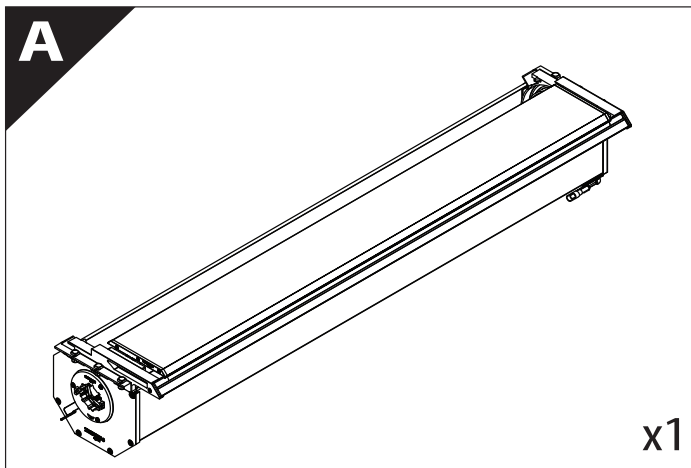

## Installation Manual

PART NUMBER(S)	Model Year
TESS 14240 ROLL+E-KIT	Dodge Ram RamBox 1500 2019+
Cab(s)	Installation Time / Weight
Double Cab	40-60 minutes / 53-57 kg

**M2**

x1

**N**

x1

**O**

x1