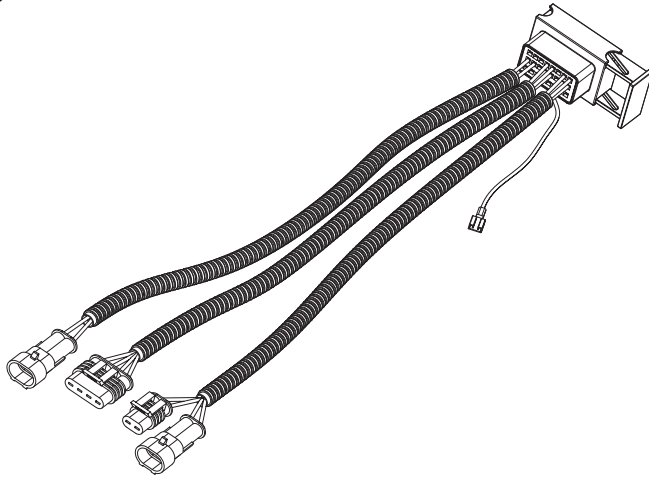

## Installation Manual

PART NUMBER(S)	Model Year
TESS 14240 ROLL+E-KIT	Dodge Ram RamBox 1500 2019+
Cab(s)	Installation Time / Weight
Double Cab	40-60 minutes / 53-57 kg

**M2**

x1

**N**

x1

**O**

x1

29

29.1

L2

This block contains two icons. The top icon shows a spiral spring, and the bottom icon shows a metal blade or pin. The label 'L2' is positioned above the icons.

29.2

L3

29.3

L4