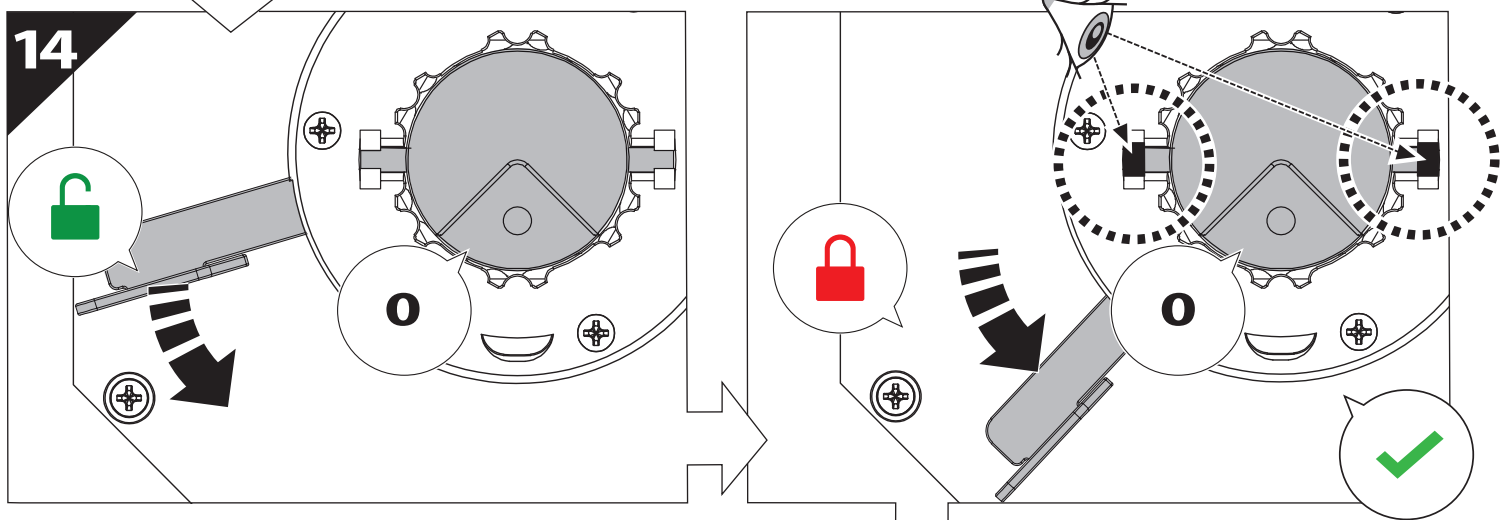

**Q1**

**B**

**A**

**KITS**

**L**

3

4

8

9

21

22

**24** Only to be installed by authorized personnel

28

	CAR			TESSERA ROLL+	
BEAM	Orange square	Orange square	Orange square	↔	Grey rectangle
BRAKE	Green square	Green square	Green square	↔	Green rectangle

29

29.1

L2

This block contains two icons. The top icon shows a spiral spring, and the bottom icon shows a metal blade or pin. The label 'L2' is positioned above the icons.

29.2

L3

29.3

L4