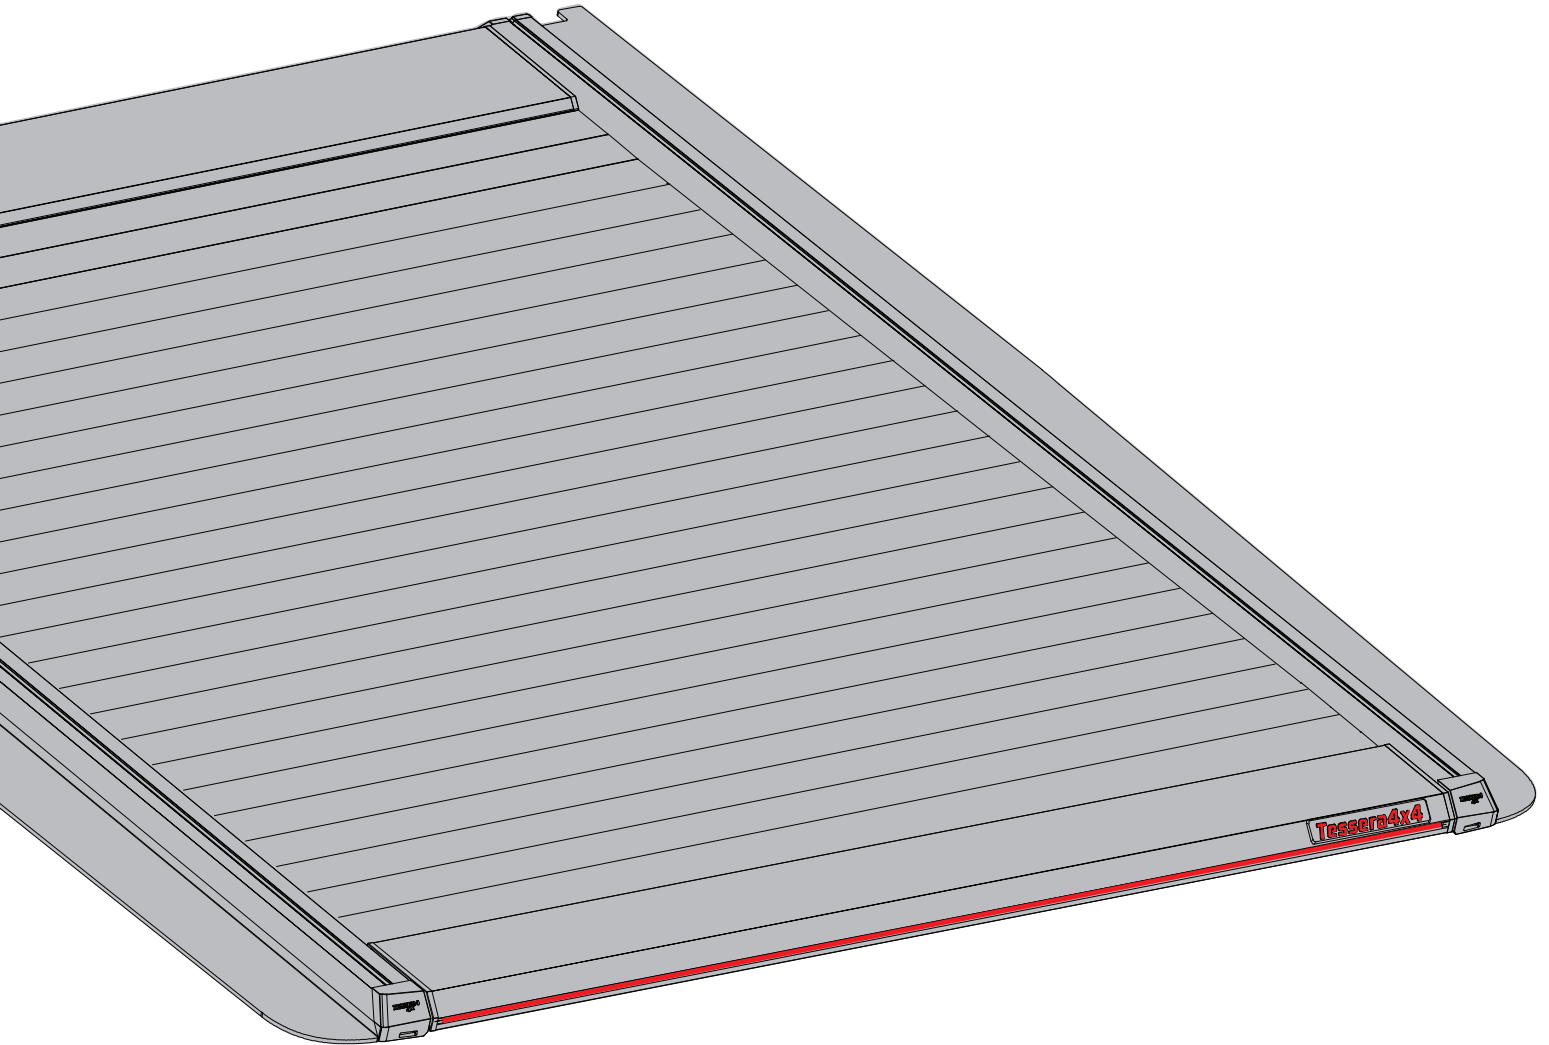

## Installation Manual

PART NUMBER(S)	Model Year
TESS 14240 ROLL+E-KIT	Dodge Ram RamBox 1500 2019+
Cab(s)	Installation Time / Weight
Double Cab	40-60 minutes / 53-57 kg

**M2**

x1

**N**

x1

**O**

x1

29

29.1

L2

This block contains two icons. The top icon shows a spiral spring, and the bottom icon shows a metal blade or pin. The label 'L2' is positioned above the icons.

29.2

L3

29.3

L4