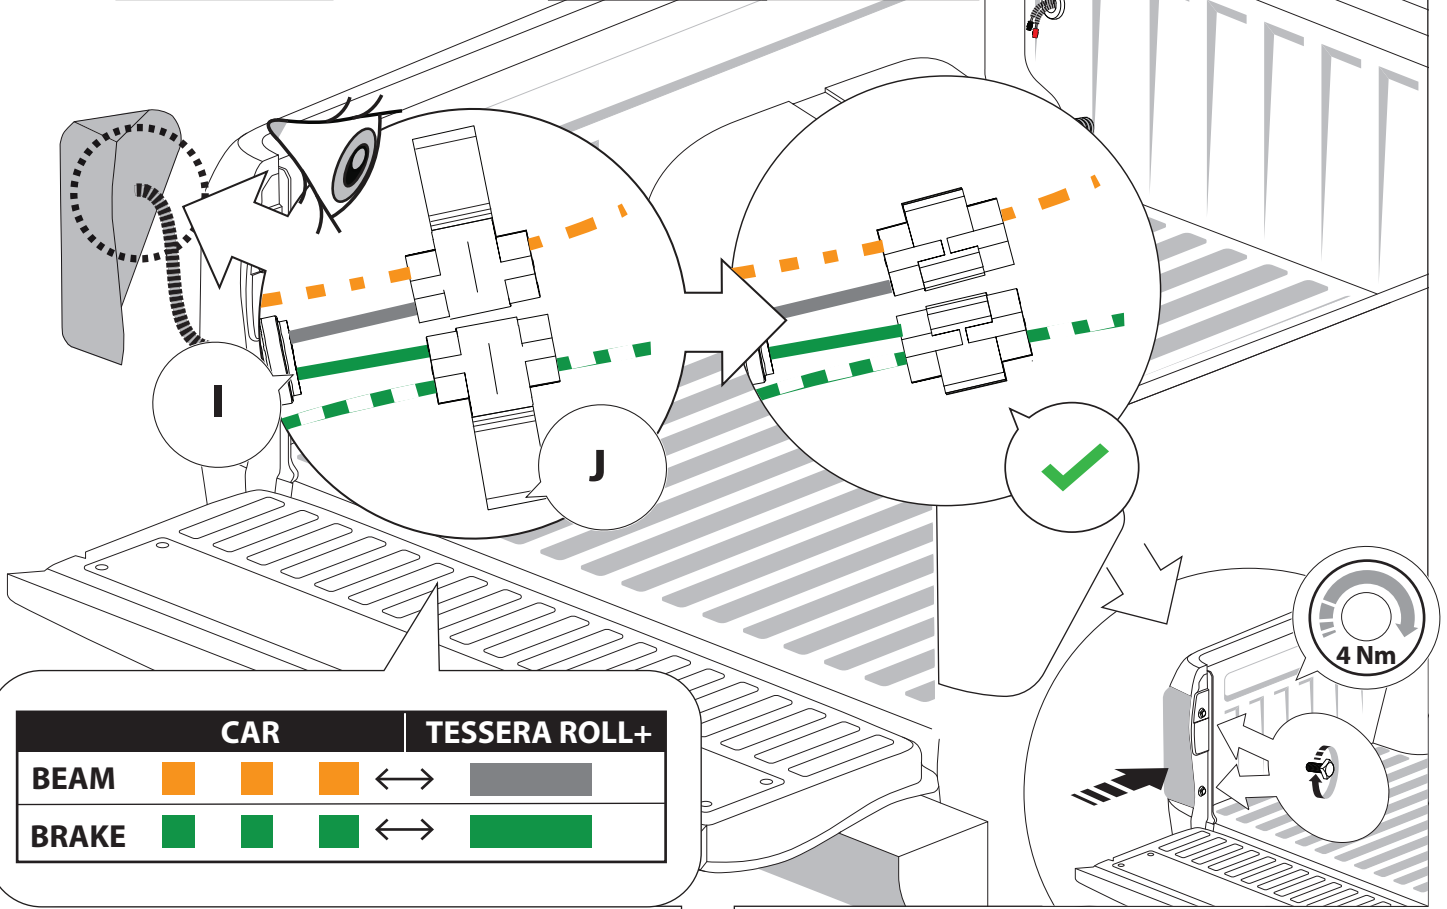

9

21

22

**24** Only to be installed by authorized personnel

28

	CAR			TESSERA ROLL+	
BEAM	Orange square	Orange square	Orange square	↔	Grey rectangle
BRAKE	Green square	Green square	Green square	↔	Green rectangle

29

29.1

L2

This block contains two icons. The top icon shows a spiral spring, and the bottom icon shows a metal blade or pin. The label 'L2' is positioned above the icons.

29.2

L3

29.3

L4