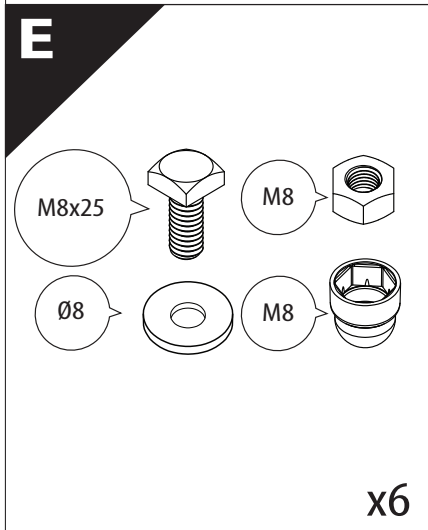

## Installation Manual

PART NUMBER(S)	Model Year
TESS 14240 ROLL+E-KIT	Dodge Ram RamBox 1500 2019+
Cab(s)	Installation Time / Weight
Double Cab	40-60 minutes / 53-57 kg

**M2**

x1

**N**

x1

**O**

x1

29

29.1

L2

This block contains two icons. The top icon shows a spiral spring, and the bottom icon shows a metal blade or pin. The label 'L2' is positioned above the icons.

29.2

L3

29.3

L4