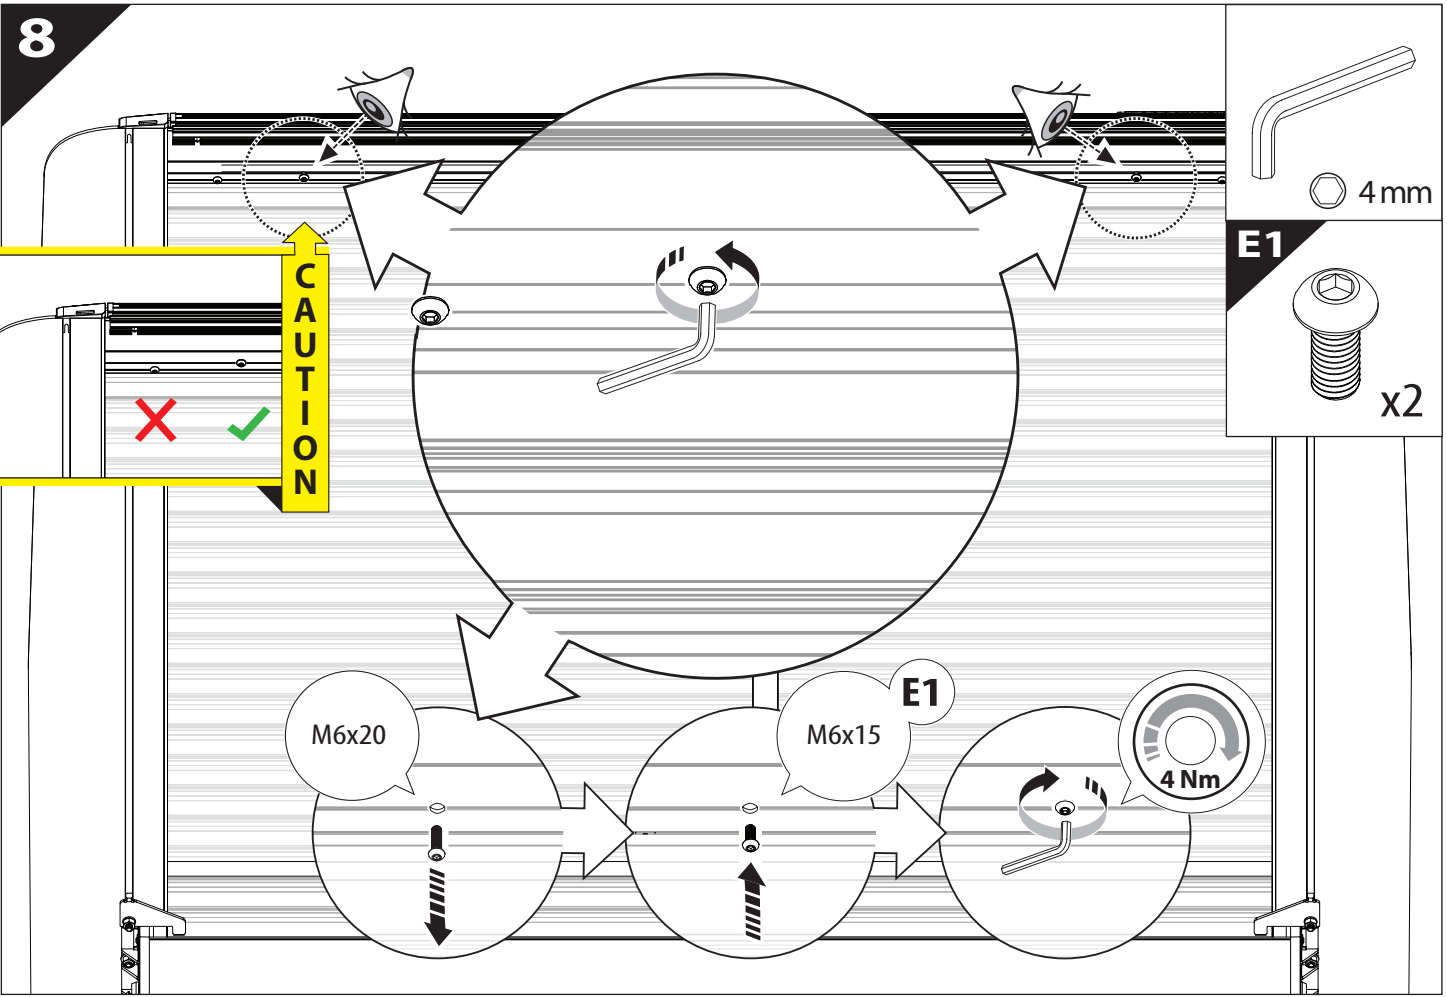

**Q1**

**B**

**A**

**KITS**

**L**

3

4

8

9

21

22

**24** Only to be installed by authorized personnel

28

	CAR			TESSERA ROLL+	
BEAM	Orange square	Orange square	Orange square	↔	Grey rectangle
BRAKE	Green square	Green square	Green square	↔	Green rectangle

29

29.1

L2

This block contains two icons. The top icon shows a spiral spring, and the bottom icon shows a metal blade or pin. The label 'L2' is positioned above the icons.

29.2

L3

29.3

L4