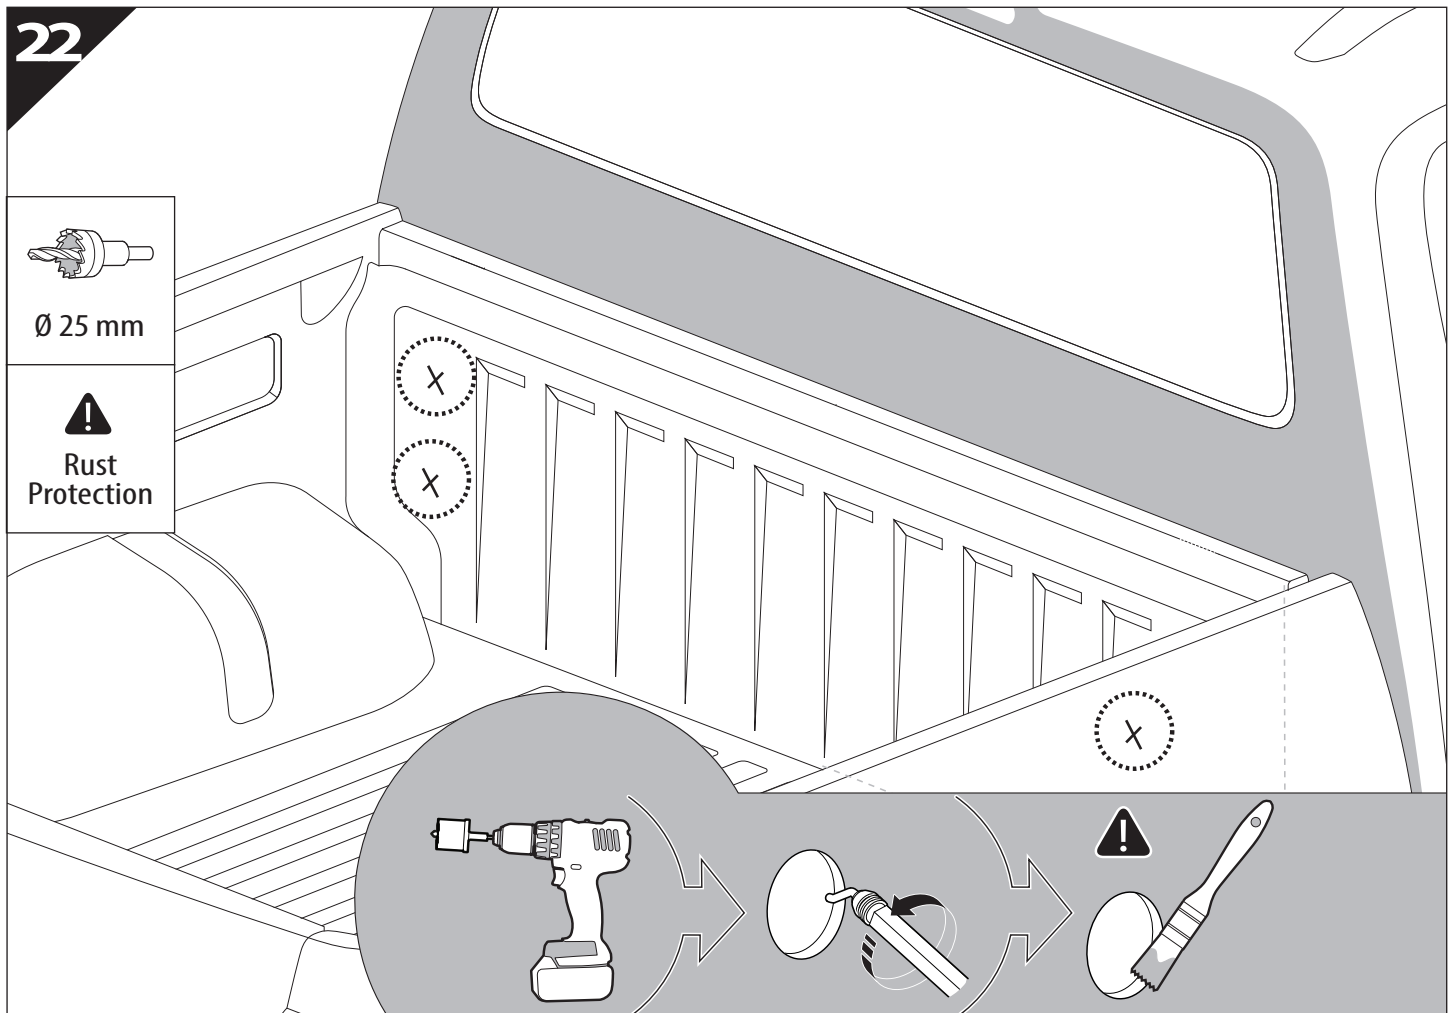

9

21

22

**24** Only to be installed by authorized personnel

28

	CAR			TESSERA ROLL+	
BEAM	Orange square	Orange square	Orange square	↔	Grey rectangle
BRAKE	Green square	Green square	Green square	↔	Green rectangle

29

29.1

L2

This block contains two icons. The top icon shows a spiral spring, and the bottom icon shows a metal blade or pin. The label 'L2' is positioned above the icons.

29.2

L3

29.3

L4