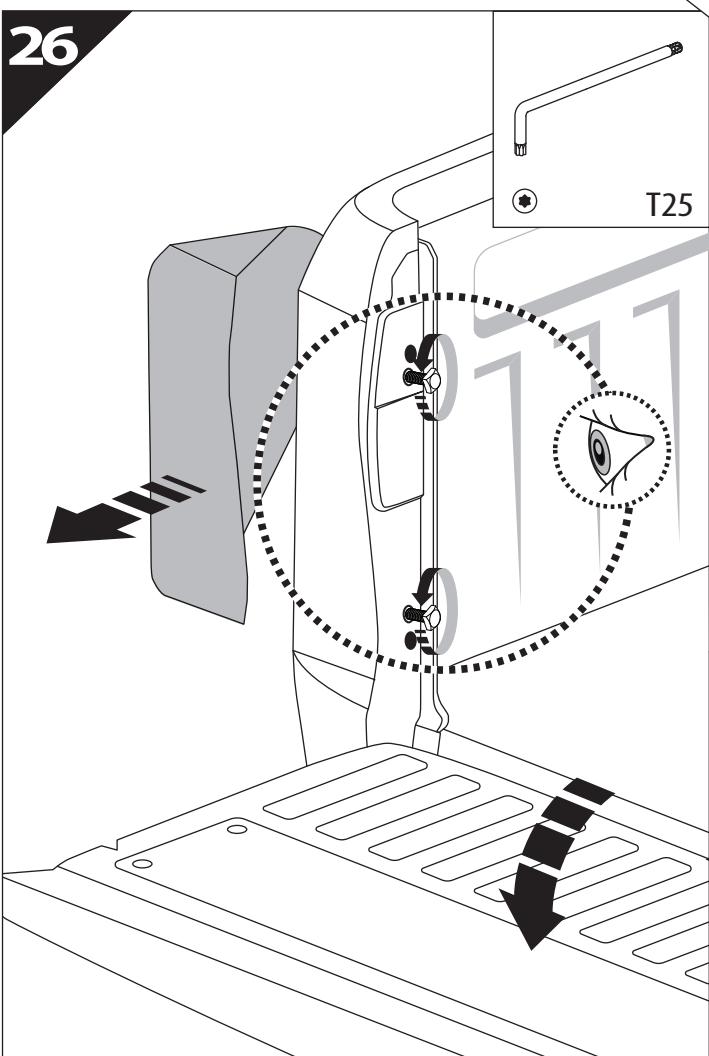

9

21

22

**24** Only to be installed by authorized personnel

28

	CAR			TESSERA ROLL+	
BEAM	Orange square	Orange square	Orange square	↔	Grey rectangle
BRAKE	Green square	Green square	Green square	↔	Green rectangle

29

29.1

L2

This block contains two icons. The top icon shows a spiral spring, and the bottom icon shows a metal blade or pin. The label 'L2' is positioned above the icons.

29.2

L3

29.3

L4