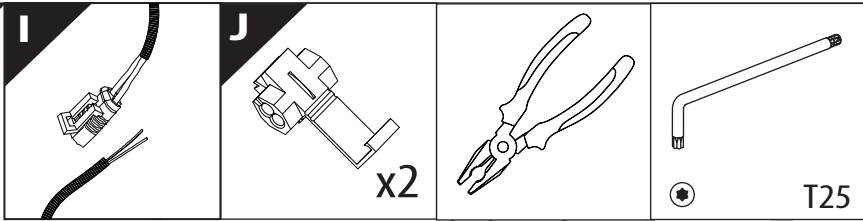

9

21

22

**24** Only to be installed by authorized personnel

28

	CAR			TESSERA ROLL+	
BEAM	Orange square	Orange square	Orange square	↔	Grey rectangle
BRAKE	Green square	Green square	Green square	↔	Green rectangle

29

29.1

L2

This block contains two icons. The top icon shows a spiral spring, and the bottom icon shows a metal blade or pin. The label 'L2' is positioned above the icons.

29.2

L3

29.3

L4