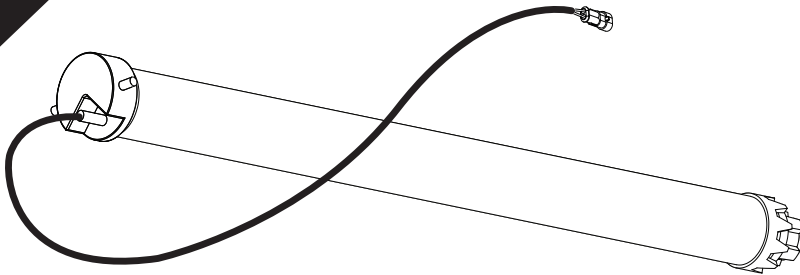

## Installation Manual

PART NUMBER(S)	Model Year
TESS 14240 ROLL+E-KIT	Dodge Ram RamBox 1500 2019+
Cab(s)	Installation Time / Weight
Double Cab	40-60 minutes / 53-57 kg

**M2**

x1

**N**

x1

**O**

x1