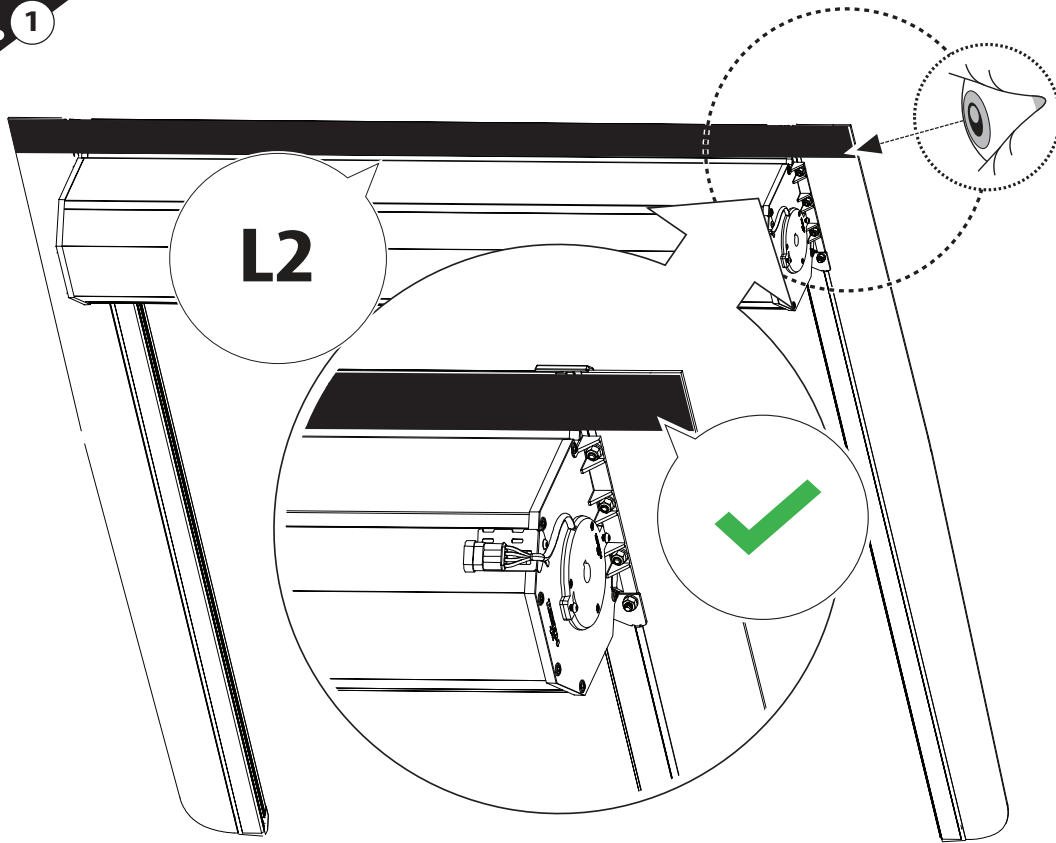

9

21

22

**24** Only to be installed by authorized personnel

28

	CAR			TESSERA ROLL+	
BEAM	Orange square	Orange square	Orange square	↔	Grey rectangle
BRAKE	Green square	Green square	Green square	↔	Green rectangle

29

29.1

L2

This block contains two icons. The top icon shows a spiral spring, and the bottom icon shows a metal blade or pin. The label 'L2' is positioned above the icons.

29.2

L3

29.3

L4