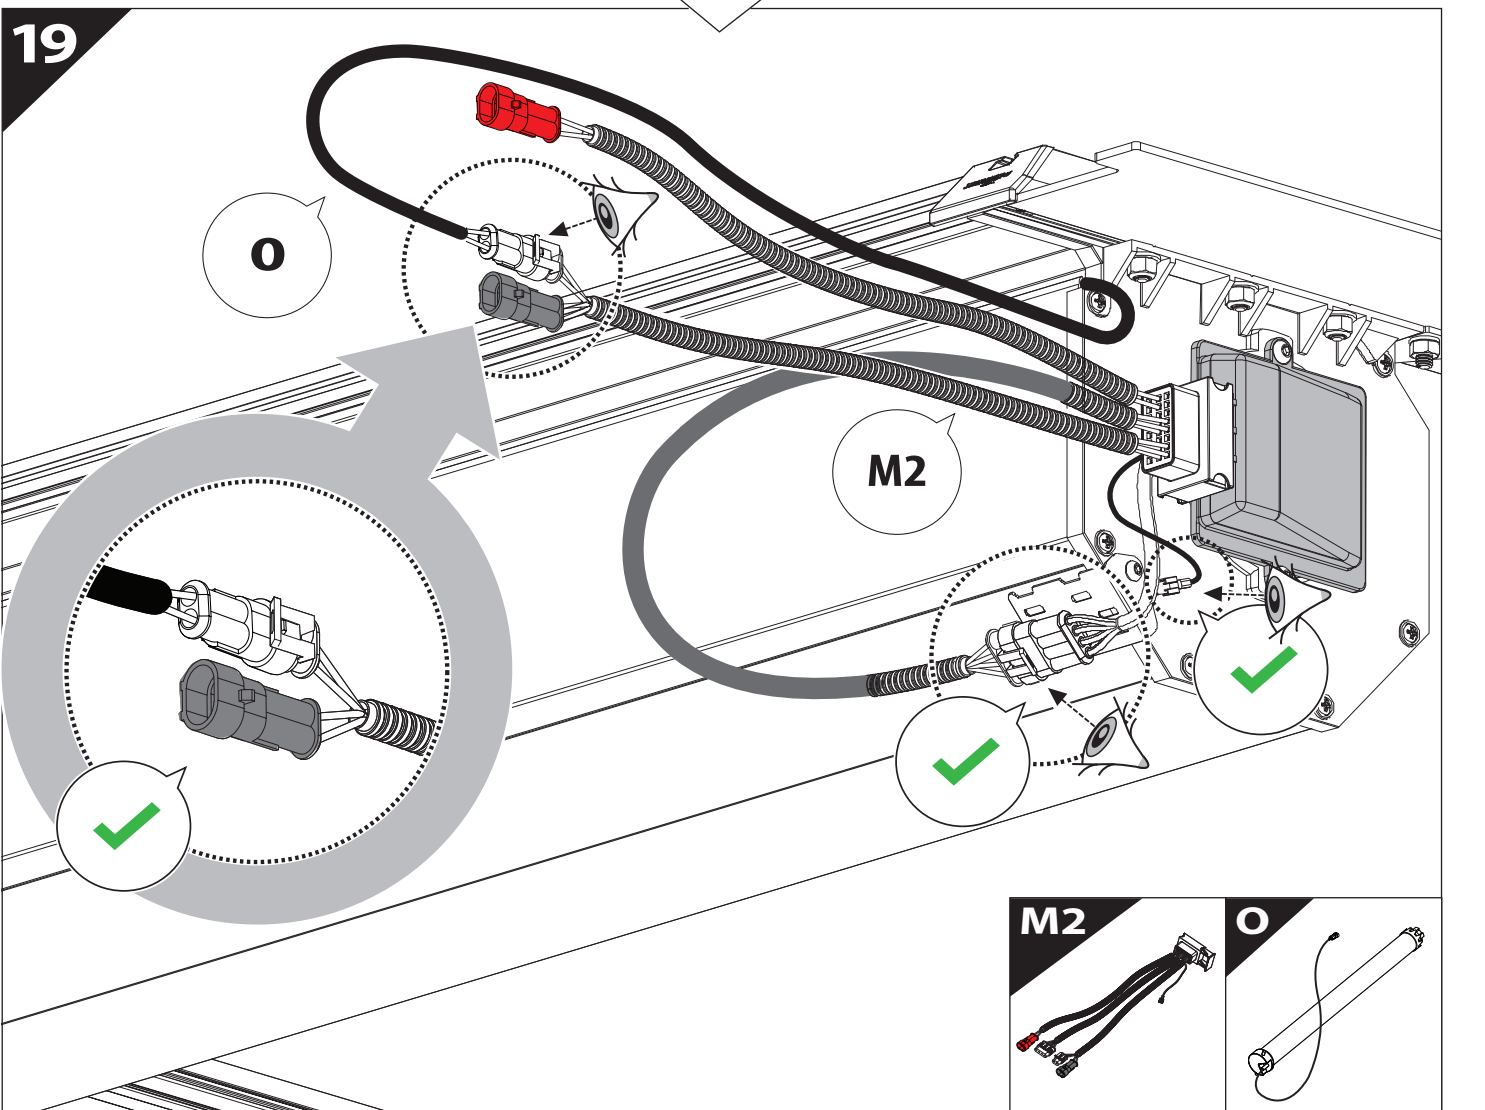

**Q1**

**B**

**A**

**KITS**

**L**

3

4

8

9

21

22

**24** Only to be installed by authorized personnel

28

	CAR			TESSERA ROLL+	
BEAM	Orange square	Orange square	Orange square	↔	Grey rectangle
BRAKE	Green square	Green square	Green square	↔	Green rectangle

29

29.1

L2

This block contains two icons. The top icon shows a spiral spring, and the bottom icon shows a metal blade or pin. The label 'L2' is positioned above the icons.

29.2

L3

29.3

L4