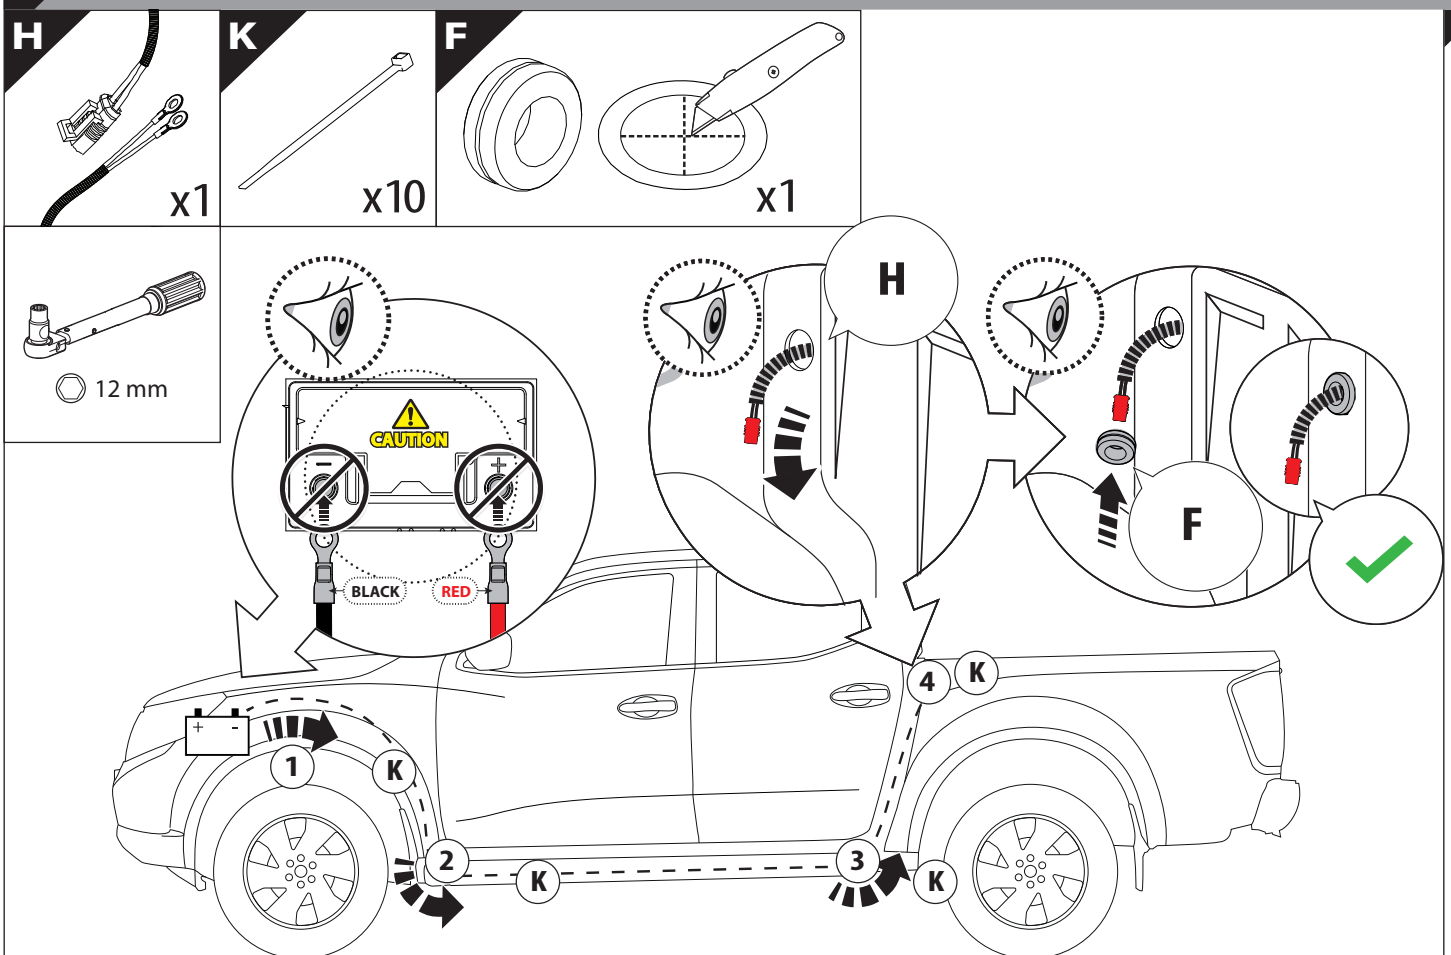

9

21

22

**24** Only to be installed by authorized personnel

28

	CAR			TESSERA ROLL+	
BEAM	Orange square	Orange square	Orange square	↔	Grey rectangle
BRAKE	Green square	Green square	Green square	↔	Green rectangle

29

29.1

L2

This block contains two icons. The top icon shows a spiral spring, and the bottom icon shows a metal blade or pin. The label 'L2' is positioned above the icons.

29.2

L3

29.3

L4