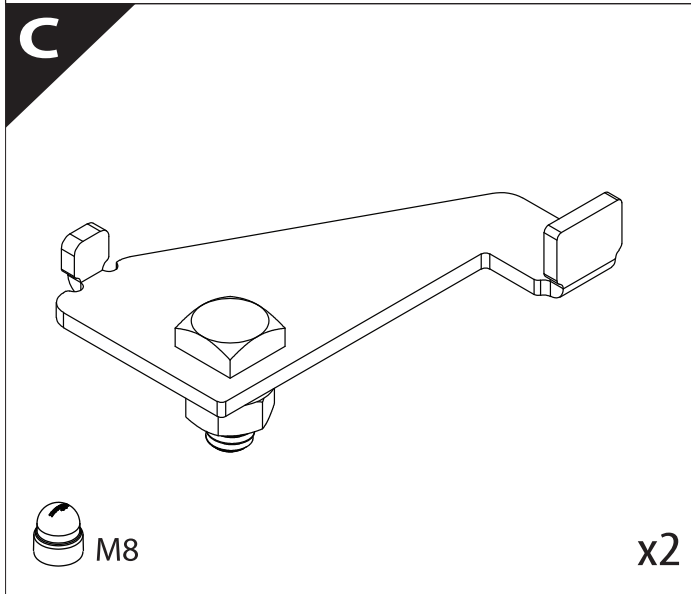

## Installation Manual

PART NUMBER(S)	Model Year
TESS 14240 ROLL+E-KIT	Dodge Ram RamBox 1500 2019+
Cab(s)	Installation Time / Weight
Double Cab	40-60 minutes / 53-57 kg

**M2**

x1

**N**

x1

**O**

x1

29

29.1

L2

This block contains two icons. The top icon shows a spiral spring, and the bottom icon shows a metal blade or pin. The label 'L2' is positioned above the icons.

29.2

L3

29.3

L4