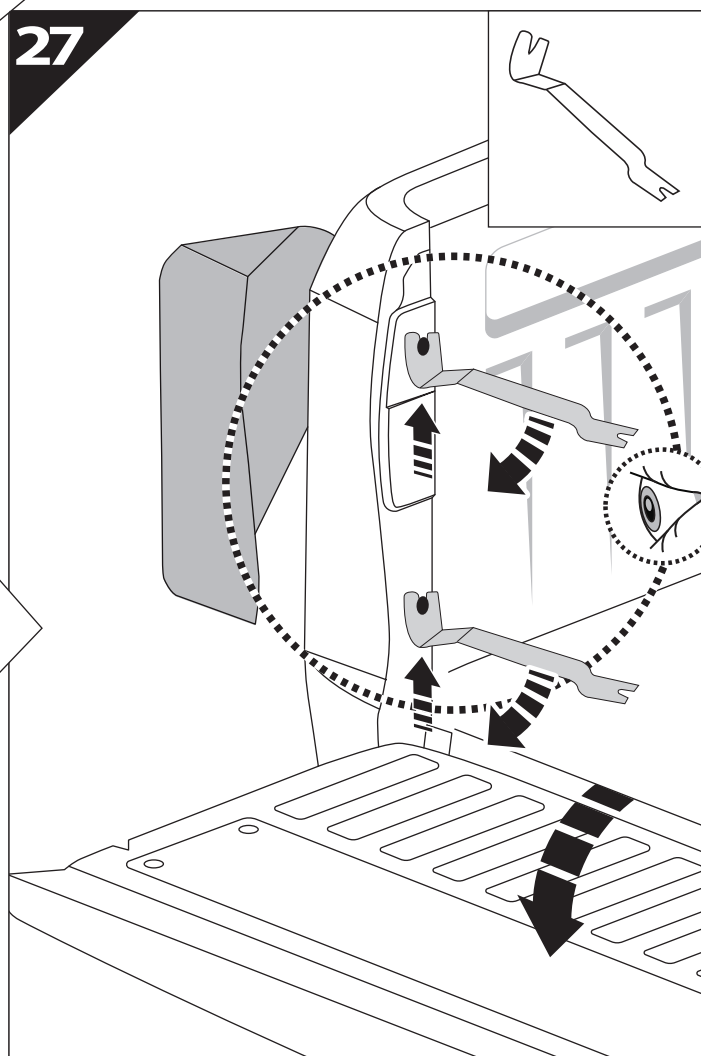

9

21

22

**24** Only to be installed by authorized personnel

28

	CAR			TESSERA ROLL+	
BEAM	Orange square	Orange square	Orange square	↔	Grey rectangle
BRAKE	Green square	Green square	Green square	↔	Green rectangle

29

29.1

L2

This block contains two icons. The top icon shows a spiral spring, and the bottom icon shows a metal blade or pin. The label 'L2' is positioned above the icons.

29.2

L3

29.3

L4