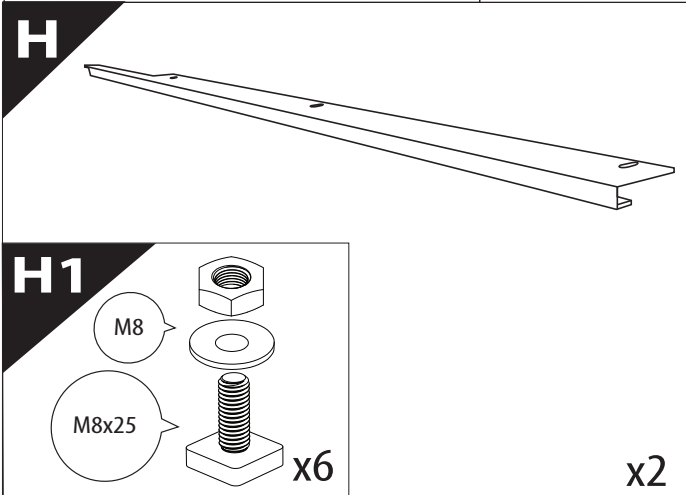

Installation Manual

PART NUMBER(S)	Model Year
TESS 15240 SE	Dodge Ram RamBox 1500 2019+
Cab(s)	Installation Time / Weight
Double Cab	40-60 minutes / 53-57 kg

Ø 25 mm

1 - 25 Nm

4 mm

12, 13 mm

ACETONE

H₂O