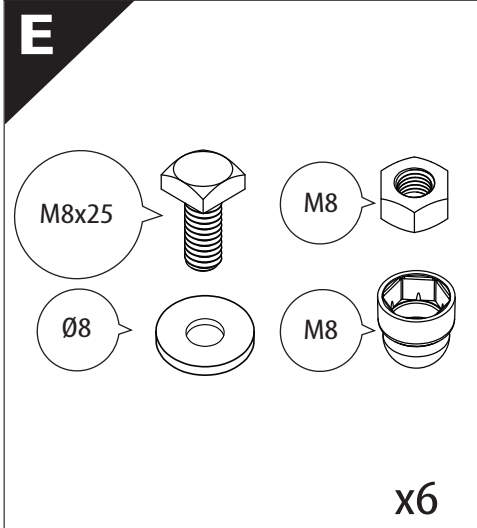

Installation Manual

PART NUMBER(S)	Model Year
TESS 15240 SE	Dodge Ram RamBox 1500 2019+
Cab(s)	Installation Time / Weight
Double Cab	40-60 minutes / 53-57 kg

Ø 25 mm

1 - 25 Nm

4 mm

12, 13 mm

ACETONE

H₂O