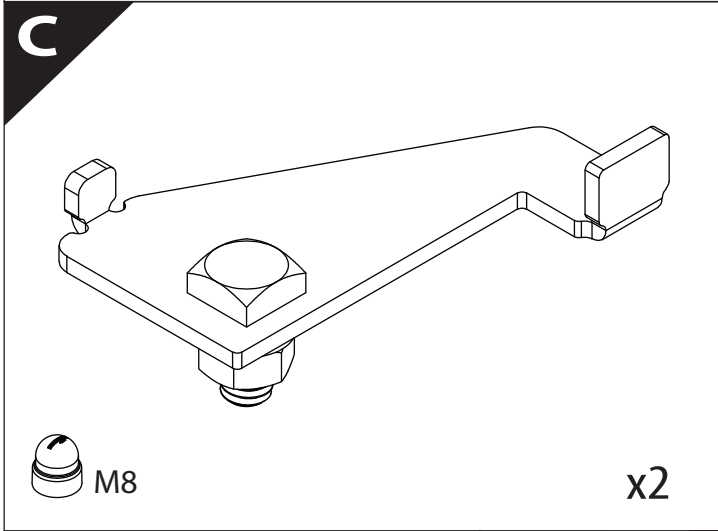

Installation Manual

PART NUMBER(S)	Model Year
TESS 15240 SE	Dodge Ram RamBox 1500 2019+
Cab(s)	Installation Time / Weight
Double Cab	40-60 minutes / 53-57 kg

Ø 25 mm

1 - 25 Nm

4 mm

12, 13 mm

ACETONE

H₂O