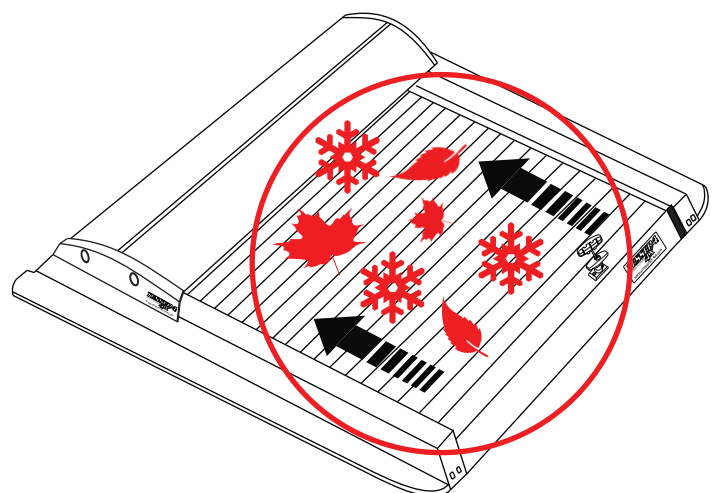

A)

B)

13

A)

B)

WURTH 0890 222

Thank you for choosing us for your 4x4 accessories!