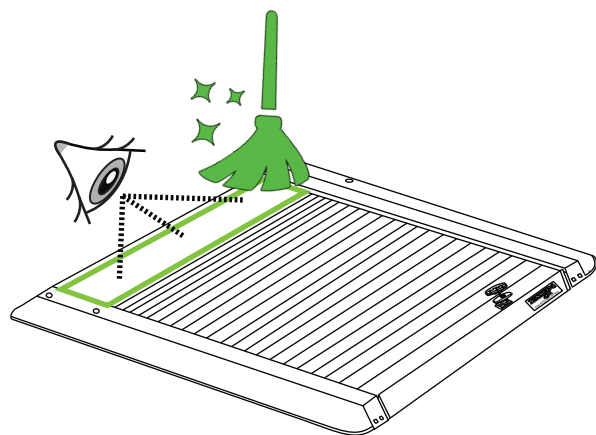

A)

B)

13

A)

B)

WURTH 0890 222

Thank you for choosing us for your 4x4 accessories!