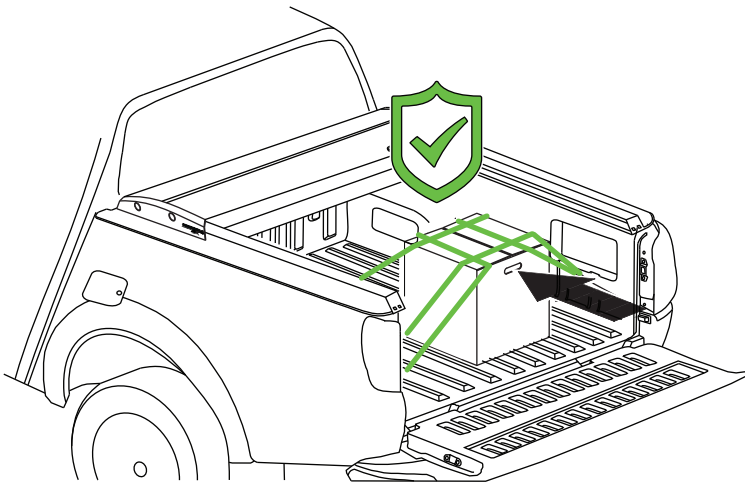

A)

B)

13

A)

B)

WURTH 0890 222

Thank you for choosing us for your 4x4 accessories!