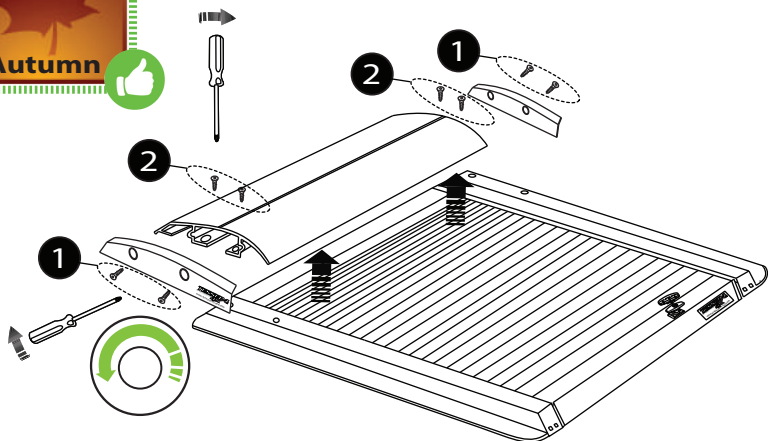

A)

B)

13

A)

B)

WURTH 0890 222

Thank you for choosing us for your 4x4 accessories!