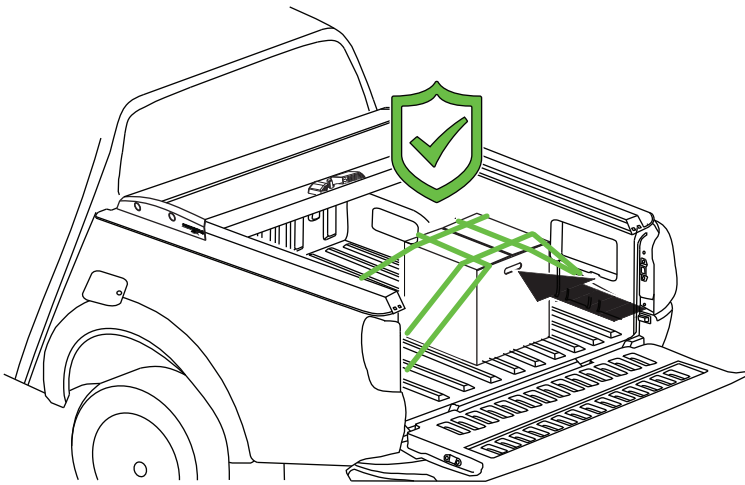

Support department: info@gianso.gr

Website: www.accessories-4x4.com

Address: 19.5 km of National road Athens-Korinthos (Elefsina) Greece, P.C: 19200

LOCK

UNLOCK

WURTH 0890 222

Thank you for choosing us for your 4x4 accessories!