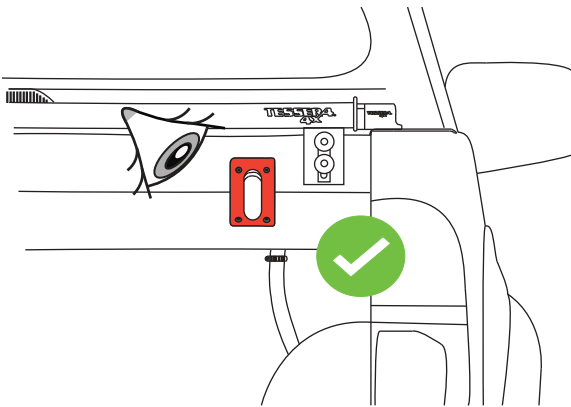

Support department: info@gianso.gr

Website: www.accessories-4x4.com

Address: 19.5 km of National road Athens-Korinthos (Elefsina) Greece, P.C: 19200

LOCK

UNLOCK

WURTH 0890 222

Thank you for choosing us for your 4x4 accessories!