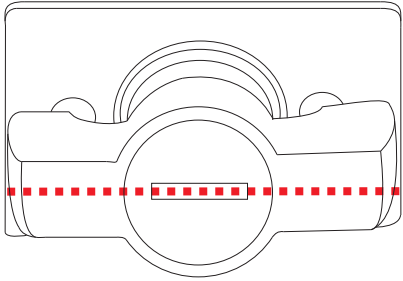

Support department: info@gianso.gr

Website: www.accessories-4x4.com

Address: 19.5 km of National road Athens-Korinthos (Elefsina) Greece, P.C: 19200

LOCK

UNLOCK

WURTH 0890 222

Thank you for choosing us for your 4x4 accessories!