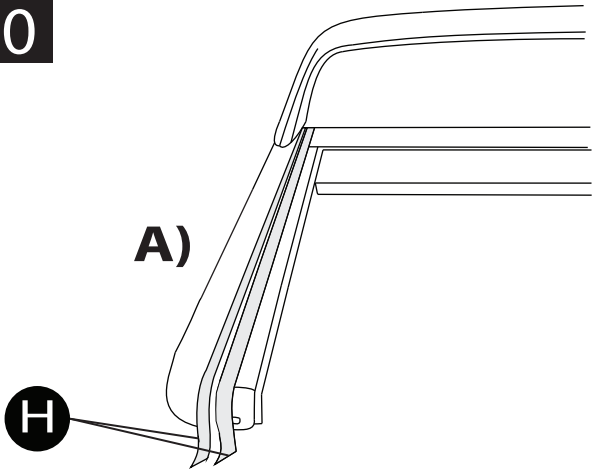

No.13

19

- L**  x2
-  M6x15  Ø6  M8 x2

 No.10  T30

20

Aluminum Roller Lid-Shutter (SOT-ROLL Series by Tessera4x4)

Customer Service: +30 (210) 5541161, +30 (210) 5541154 (08:00 - 16:00 EET)

Fax: +30 (210) 5541443