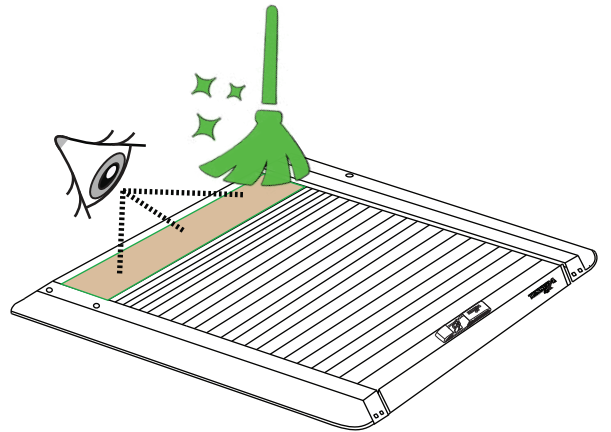

Support department: info@gianso.gr

Website: www.accessories-4x4.com

Address: 19.5 km of National road Athens-Korinthos (Elefsina) Greece, P.C: 19200

LOCK

UNLOCK

WURTH 0890 222

Thank you for choosing us for your 4x4 accessories!