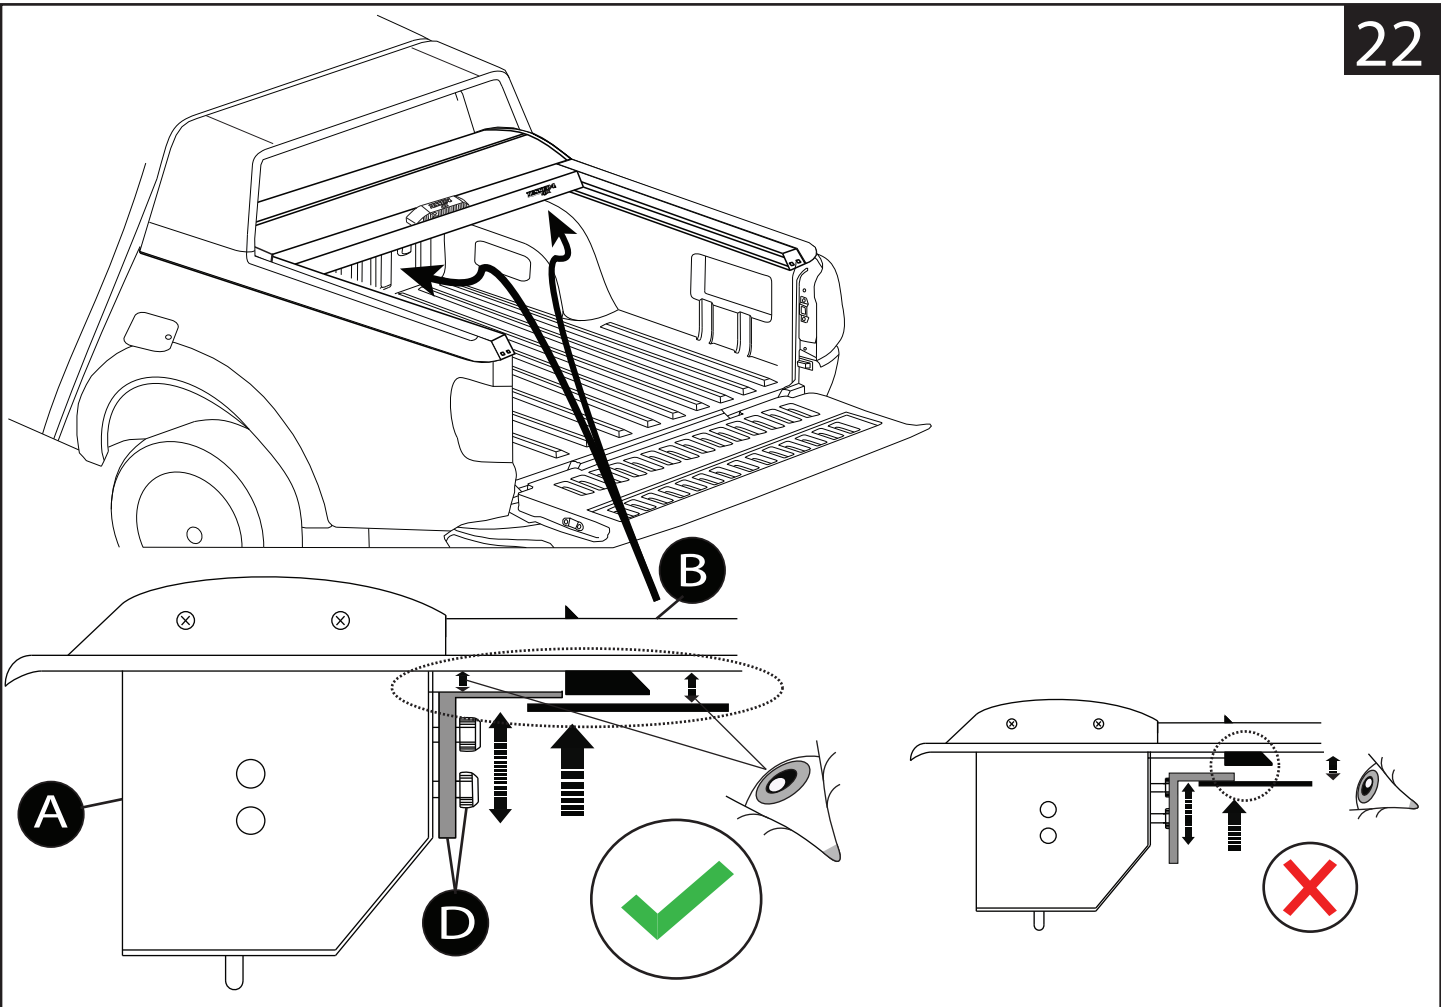

No.13

19

- L**  x2
-  M6x15  Ø6  M8 x2

 No.10  T30

20

Aluminum Roller Lid-Shutter (SOT-ROLL Series by Tessera4x4)

Customer Service: +30 (210) 5541161, +30 (210) 5541154 (08:00 - 16:00 EET)

Fax: +30 (210) 5541443