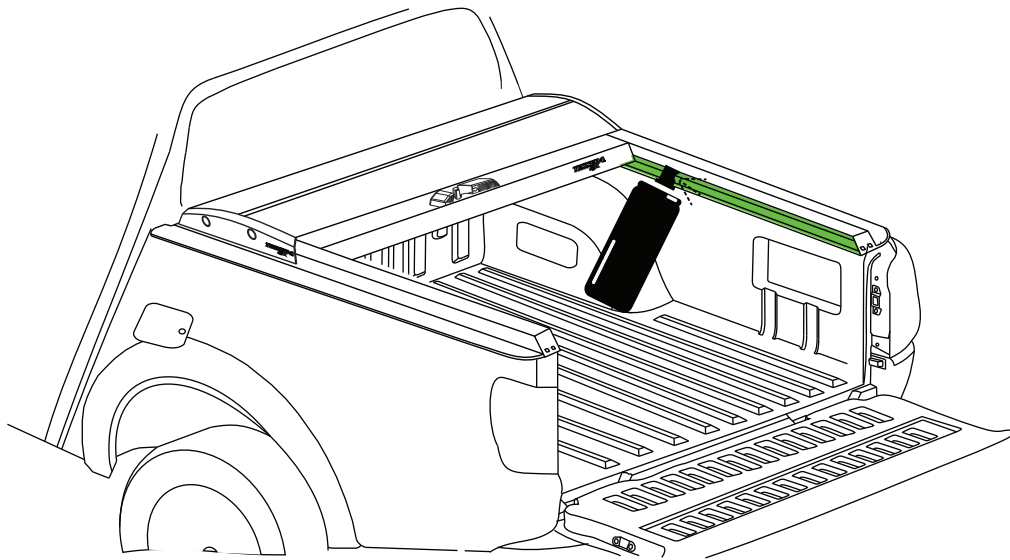

Support department: info@gianso.gr

Website: www.accessories-4x4.com

Address: 19.5 km of National road Athens-Korinthos (Elefsina) Greece, P.C: 19200

LOCK

UNLOCK

WURTH 0890 222

Thank you for choosing us for your 4x4 accessories!