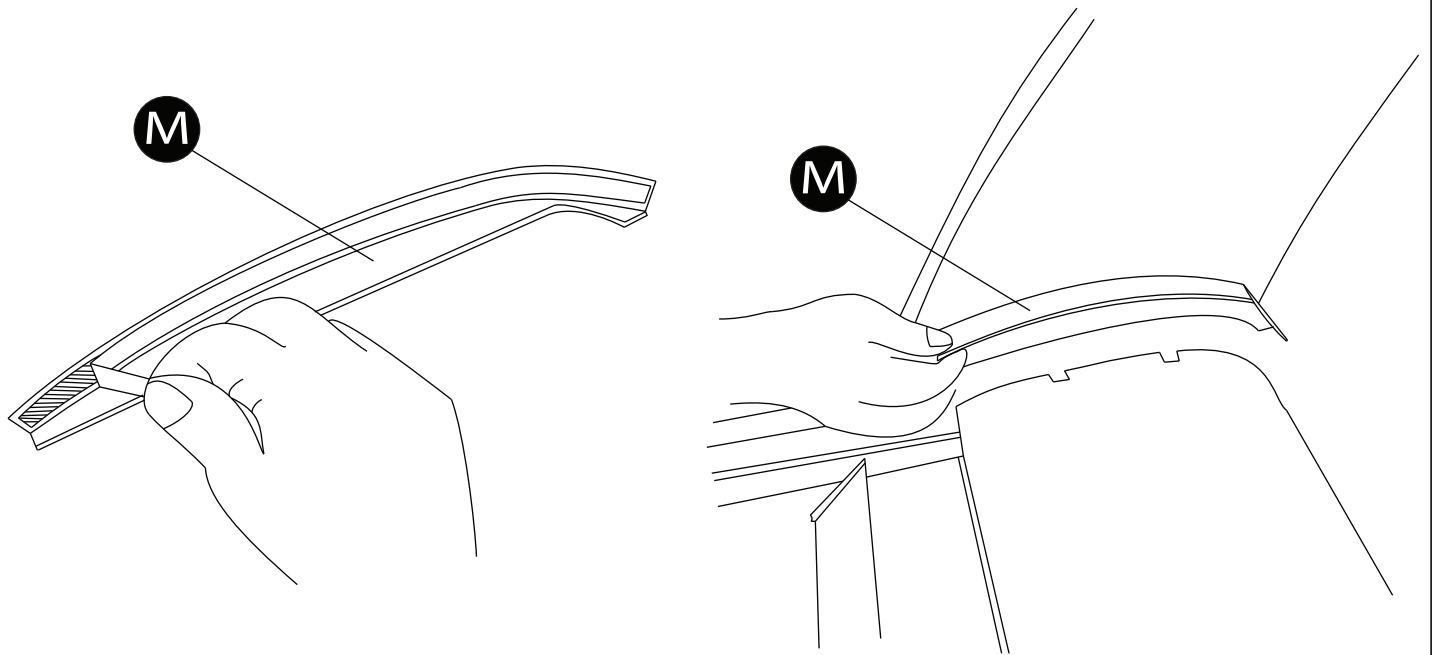

No.13

19

- L**  x2
-  M6x15  Ø6  M8 x2

 No.10  T30

20

Aluminum Roller Lid-Shutter (SOT-ROLL Series by Tessera4x4)

Customer Service: +30 (210) 5541161, +30 (210) 5541154 (08:00 - 16:00 EET)

Fax: +30 (210) 5541443