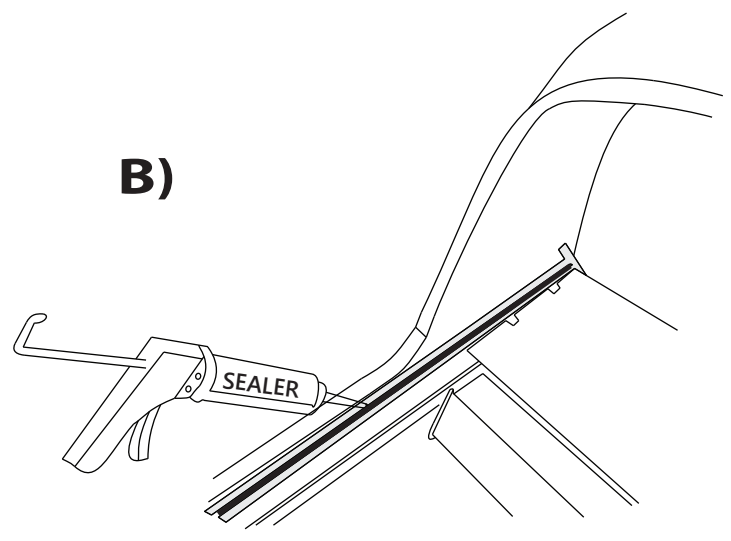

No.13

19

- L**  x2
-  M6x15  Ø6  M8 x2

 No.10  T30

20

Aluminum Roller Lid-Shutter (SOT-ROLL Series by Tessera4x4)

Customer Service: +30 (210) 5541161, +30 (210) 5541154 (08:00 - 16:00 EET)

Fax: +30 (210) 5541443