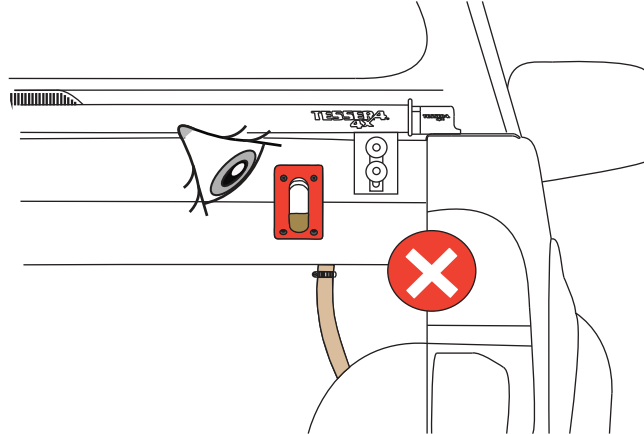

Support department: info@gianso.gr

Website: www.accessories-4x4.com

Address: 19.5 km of National road Athens-Korinthos (Elefsina) Greece, P.C: 19200

LOCK

UNLOCK

WURTH 0890 222

Thank you for choosing us for your 4x4 accessories!