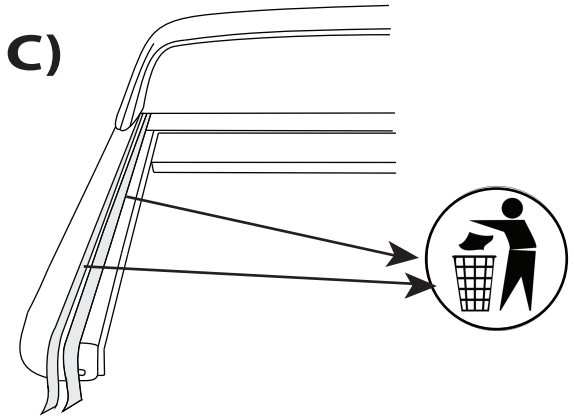

No.13

19

- L**  x2
-  M6x15  Ø6  M8 x2

 No.10  T30

20

Aluminum Roller Lid-Shutter (SOT-ROLL Series by Tessera4x4)

Customer Service: +30 (210) 5541161, +30 (210) 5541154 (08:00 - 16:00 EET)

Fax: +30 (210) 5541443