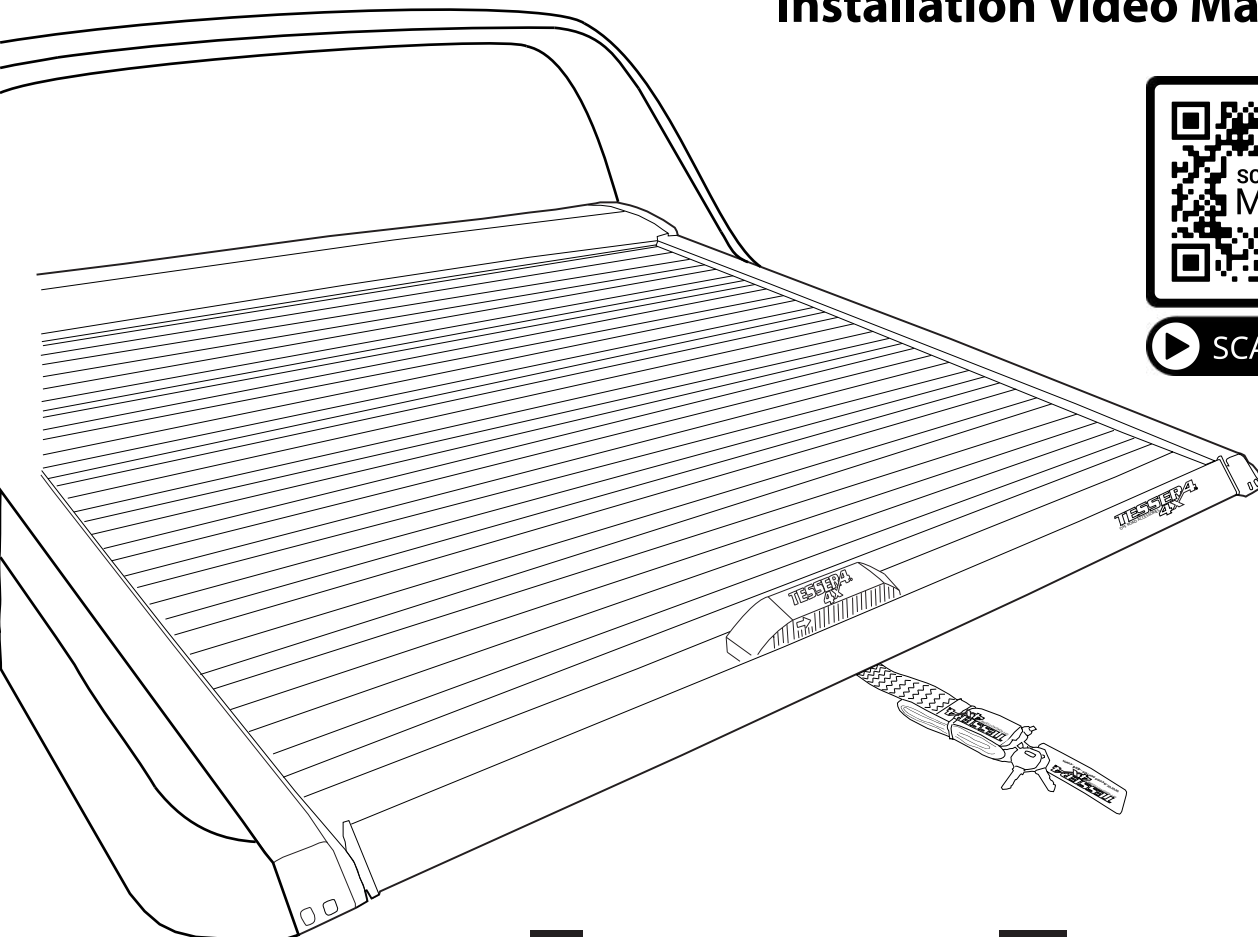

PART NUMBER(S)	Model Year
SOT-1318 ROLL	VW Amarok Aventura
Cab(s)	Installation Time / Weight
Double cab	180 minutes / 53-57 kg

Aluminum Roller Lid-Shutter (SOT-ROLL Series by Tessera4x4) Installation Video Manuals