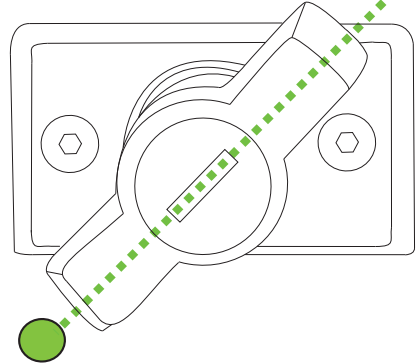

Support department: info@gianso.gr

Website: www.accessories-4x4.com

Address: 19.5 km of National road Athens-Korinthos (Elefsina) Greece, P.C: 19200

LOCK

UNLOCK

WURTH 0890 222

Thank you for choosing us for your 4x4 accessories!