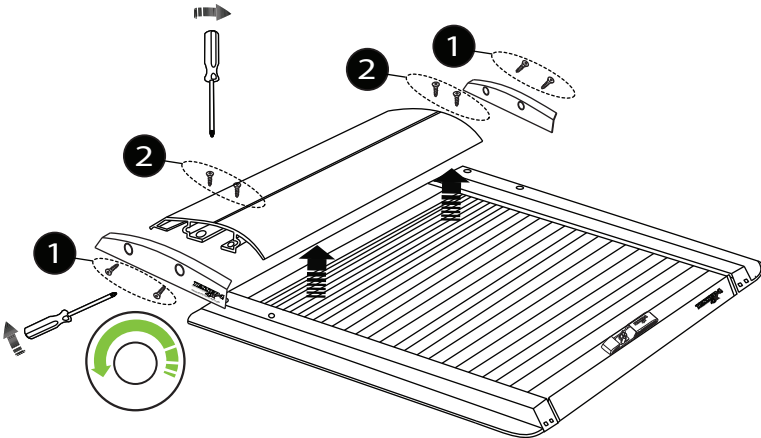

Support department: info@gianso.gr

Website: www.accessories-4x4.com

Address: 19.5 km of National road Athens-Korinthos (Elefsina) Greece, P.C: 19200

LOCK

UNLOCK

WURTH 0890 222

Thank you for choosing us for your 4x4 accessories!