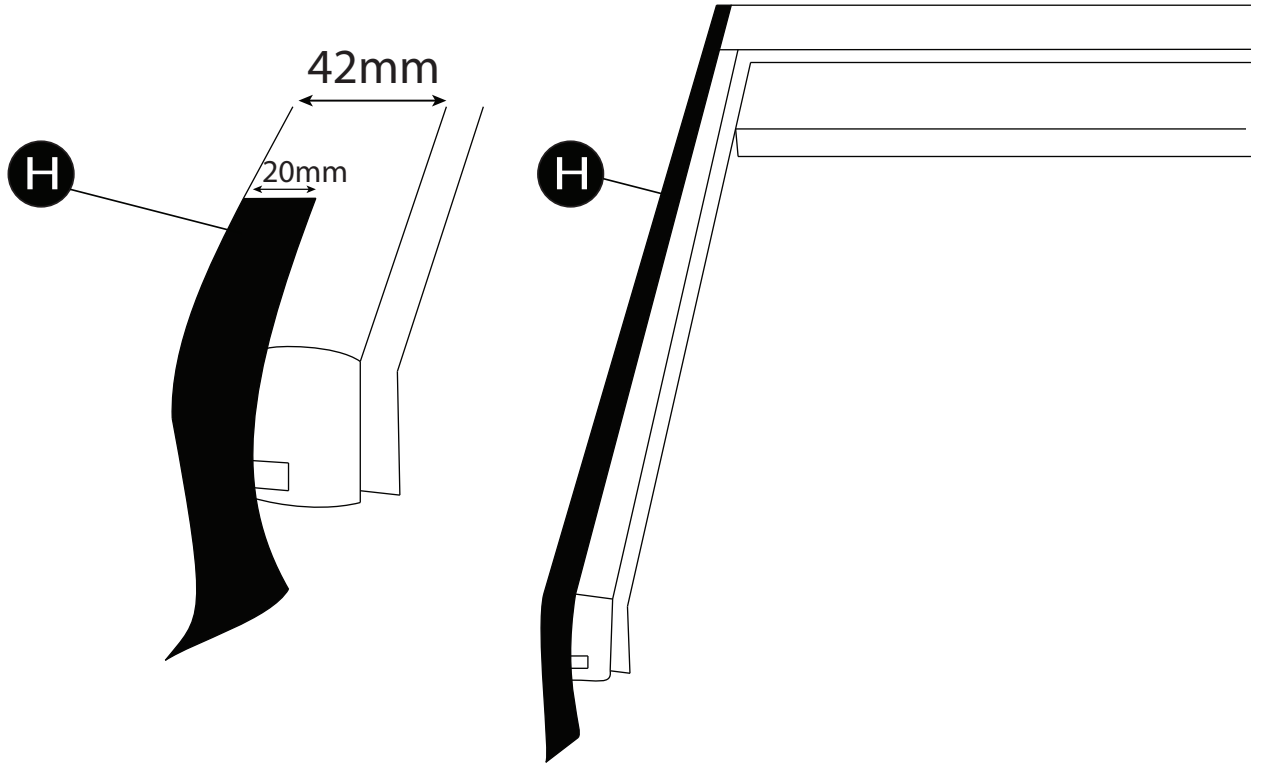

 No.13

8

- | | |
|--|---|
|  <p>KIT
M1</p> |  4xM8 |
| |  4xØ8 |
| |  4xM8x30 |

 **No.13**

11

12

- I**  x2
-  M8x30  Ø8 x4

 No.13

No.13

19

- L**  x2
-  M6x15  Ø6  M8 x2

 No.10  T30

20

Aluminum Roller Lid-Shutter (SOT-ROLL Series by Tessera4x4)

Customer Service: +30 (210) 5541161, +30 (210) 5541154 (08:00 - 16:00 EET)

Fax: +30 (210) 5541443