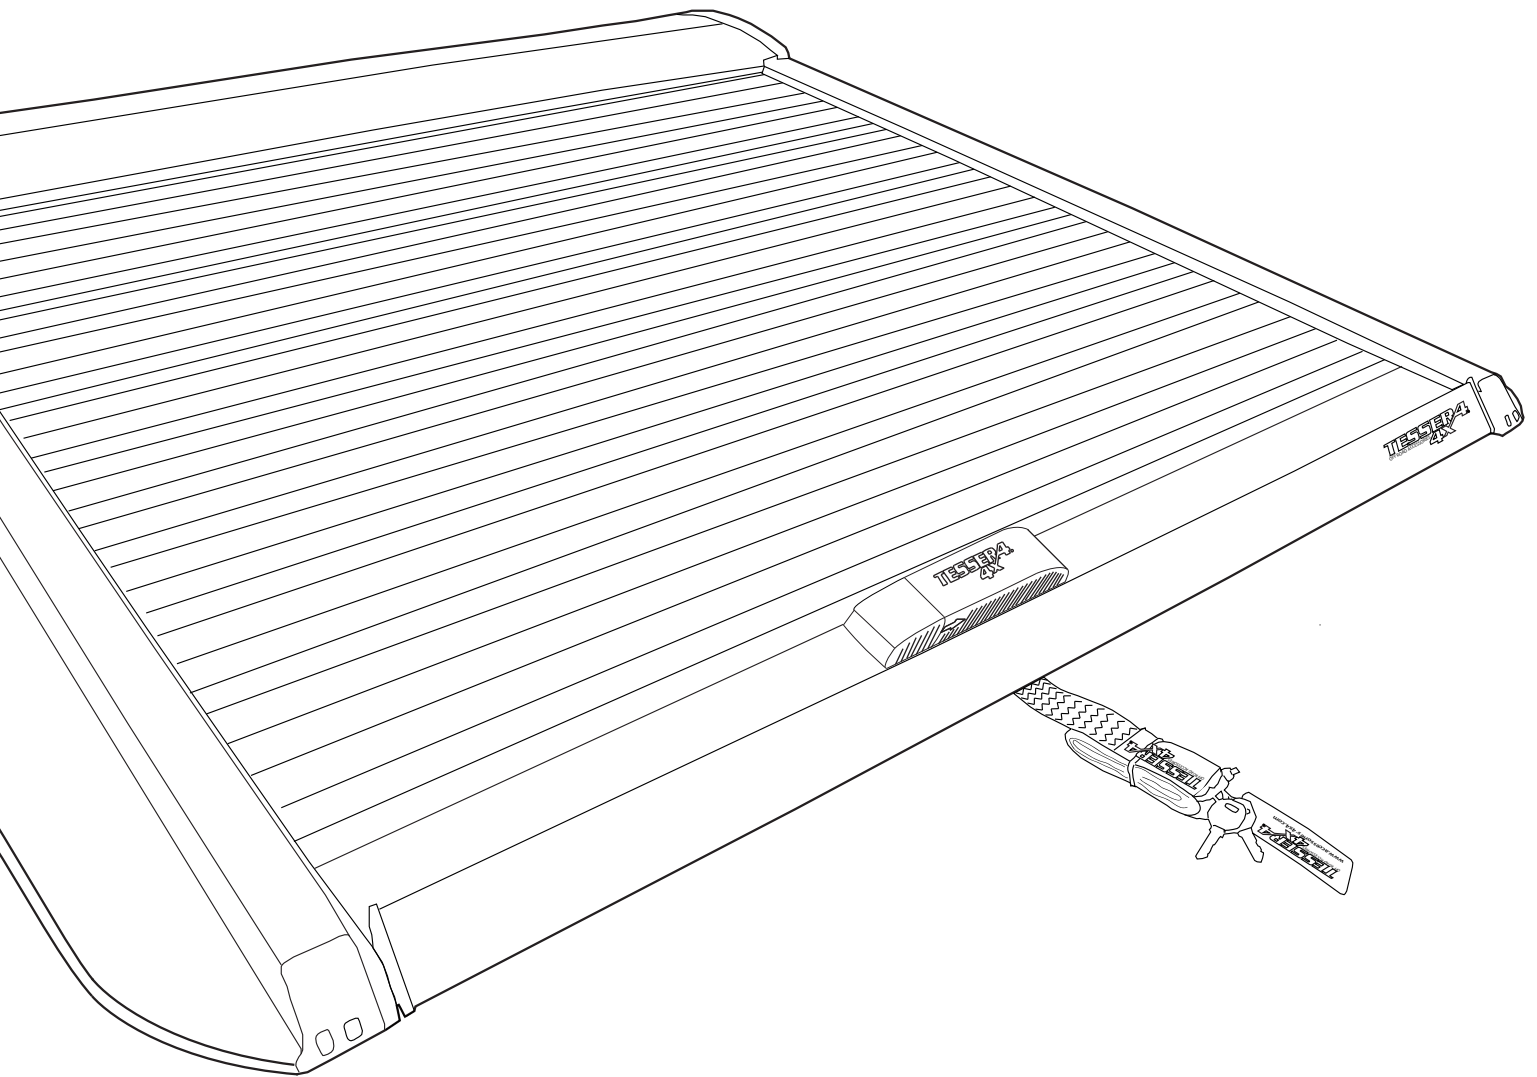

No.13

19

- L**  x2
-  M6x15  Ø6  M8 x2

 No.10  T30

20

Aluminum Roller Lid-Shutter (SOT-ROLL Series by Tessera4x4)

Customer Service: +30 (210) 5541161, +30 (210) 5541154 (08:00 - 16:00 EET)

Fax: +30 (210) 5541443