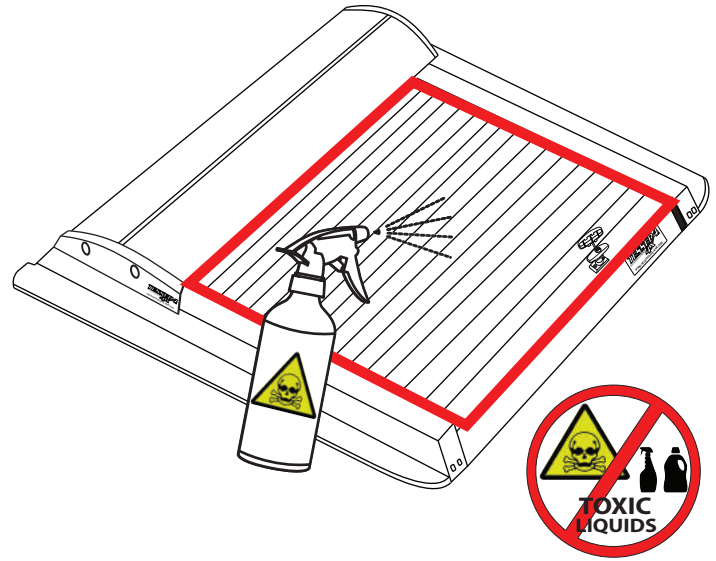

**A)**

**B)**

11

12

**A)**

**B)**

WURTH 0890 222

*Thank you for choosing us for your 4x4 accessories!*