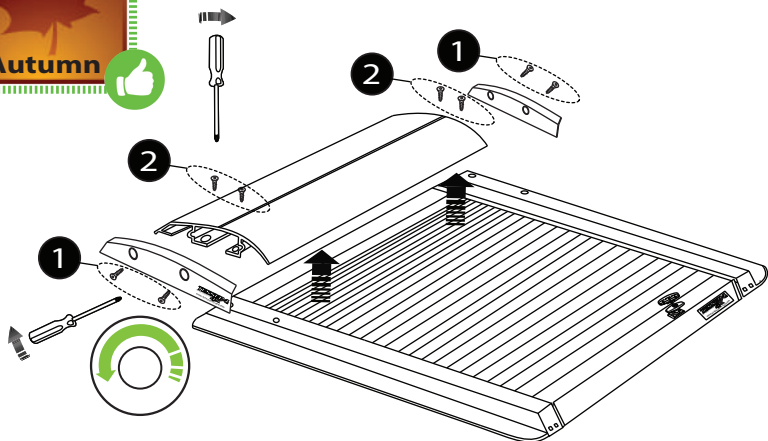

**A)**

**B)**

11

12

**A)**

**B)**

WURTH 0890 222

*Thank you for choosing us for your 4x4 accessories!*