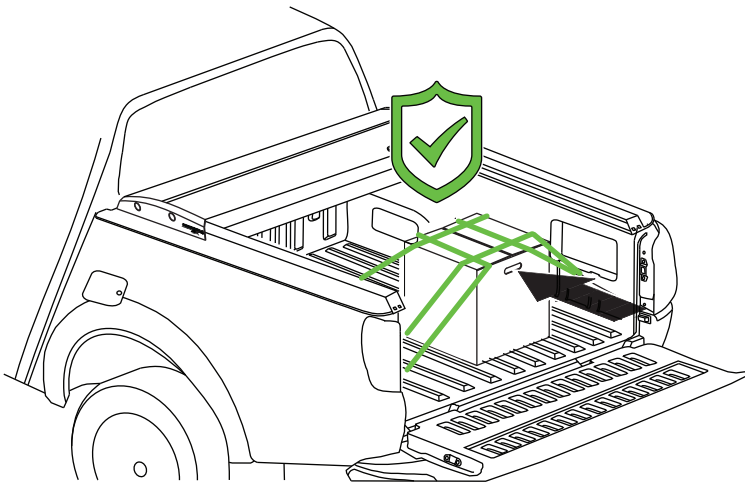

**A)**

**B)**

11

12

**A)**

**B)**

WURTH 0890 222

*Thank you for choosing us for your 4x4 accessories!*