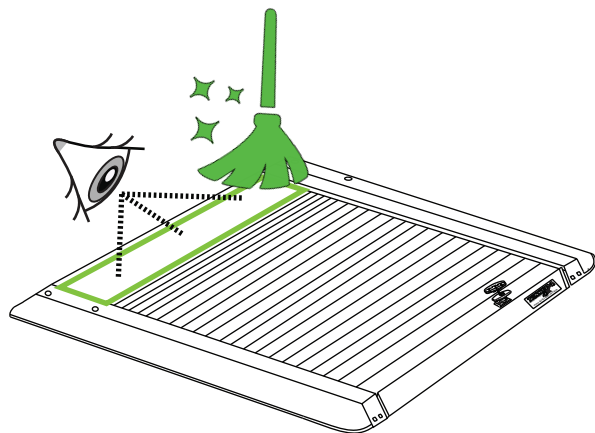

**A)**

**B)**

11

12

**A)**

**B)**

WURTH 0890 222

*Thank you for choosing us for your 4x4 accessories!*