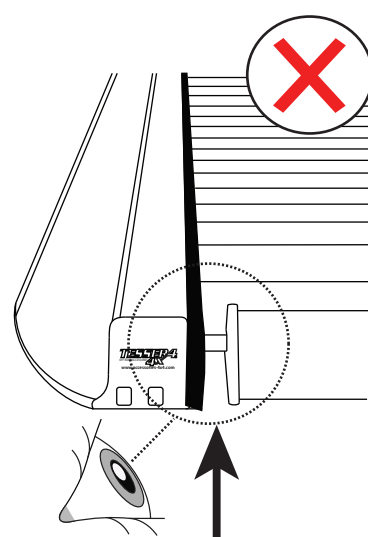

10 mm

Ø 15 mm

1 - 25 Nm

10, 13, 17 mm

T50

5 mm

H<sub>2</sub>O

a)

**A)**

**B)**

11

12

**A)**

**B)**

WURTH 0890 222

*Thank you for choosing us for your 4x4 accessories!*