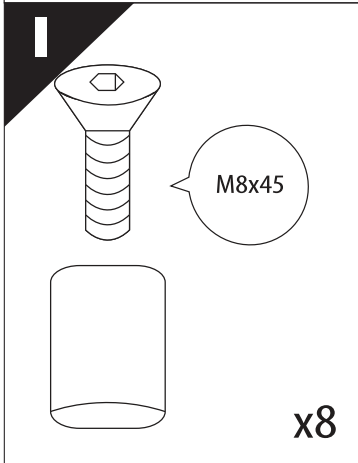

Installation Manual

PART NUMBER(S)	Model Year
TESS 1501 SE + ADAPT 007	VW Amarok With Canyon's Roll Bar 2010-2021
Cab(s)	Installation Time / Weight
Double Cab	40-60 minutes / 53-57 kg

Ø 25 mm / Ø 40 mm

4, 5, 6 mm

1 - 25 Nm

13, 17 mm

ACETONE

H₂O

ANTI-RUST

INSTALLATION
MANUAL

OWNERS
MANUAL

x1

3 mm

9 mm

85 mm

95 mm

CAUTION !

3 mm

9 mm

X:1100mm Y:200mm