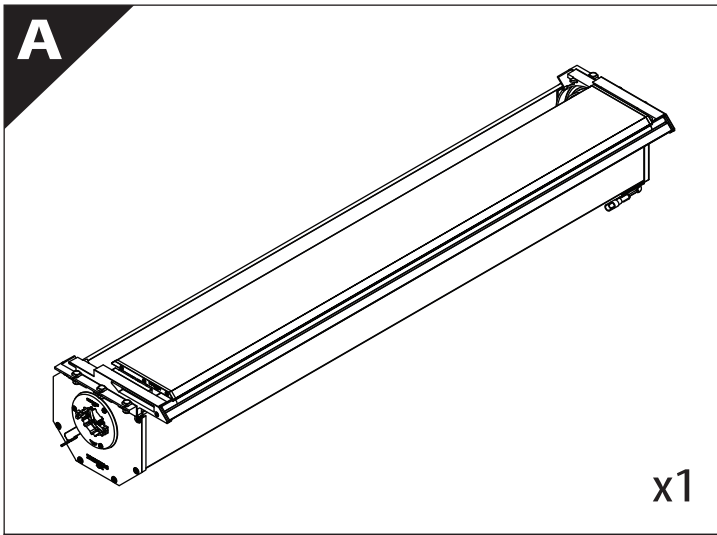

Installation Manual

PART NUMBER(S)	Model Year
TESS 1501 SE + ADAPT 007	VW Amarok With Canyon's Roll Bar 2010-2021
Cab(s)	Installation Time / Weight
Double Cab	40-60 minutes / 53-57 kg

Ø 25 mm / Ø 40 mm

4, 5, 6 mm