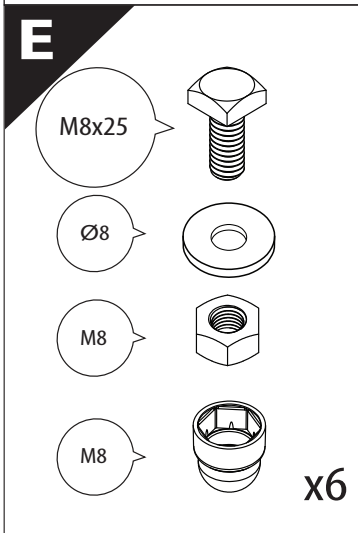

Installation Manual

PART NUMBER(S)	Model Year
TESS 1501 SE + ADAPT 007	VW Amarok With Canyon's Roll Bar 2010-2021
Cab(s)	Installation Time / Weight
Double Cab	40-60 minutes / 53-57 kg

Ø 25 mm / Ø 40 mm

4, 5, 6 mm

1 - 25 Nm

13, 17 mm

ACETONE

H₂O

ANTI-RUST

INSTALLATION
MANUAL

OWNERS
MANUAL

x1

3 mm

9 mm

85 mm

95 mm

CAUTION !

3 mm

9 mm

X:1100mm Y:200mm