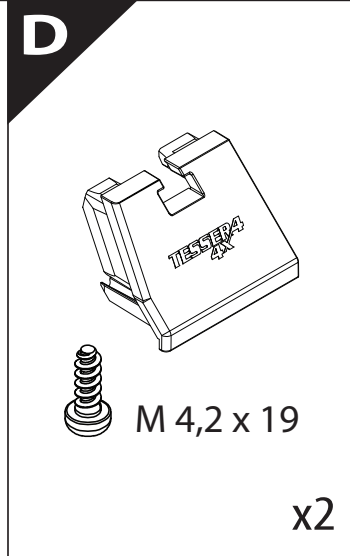

Installation Manual

PART NUMBER(S)	Model Year
TESS 1501 SE + ADAPT 007	VW Amarok With Canyon's Roll Bar 2010-2021
Cab(s)	Installation Time / Weight
Double Cab	40-60 minutes / 53-57 kg

Ø 25 mm / Ø 40 mm

4, 5, 6 mm

1 - 25 Nm

13, 17 mm

ACETONE

H₂O

ANTI-RUST

INSTALLATION
MANUAL

OWNERS
MANUAL

x1