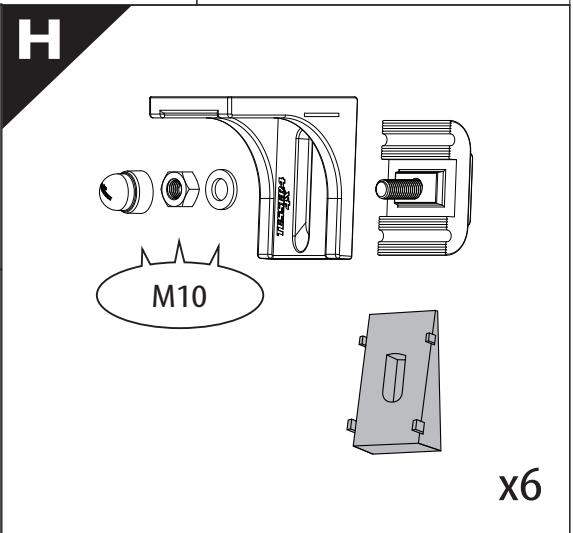

Installation Manual

PART NUMBER(S)	Model Year
TESS 1501 SE + ADAPT 007	VW Amarok With Canyon's Roll Bar 2010-2021
Cab(s)	Installation Time / Weight
Double Cab	40-60 minutes / 53-57 kg

Ø 25 mm / Ø 40 mm

4, 5, 6 mm

1 - 25 Nm

13, 17 mm

ACETONE

H₂O

ANTI-RUST

INSTALLATION
MANUAL

OWNERS
MANUAL

x1

3 mm

9 mm

85 mm

95 mm

CAUTION !

3 mm

9 mm

X:1100mm Y:200mm