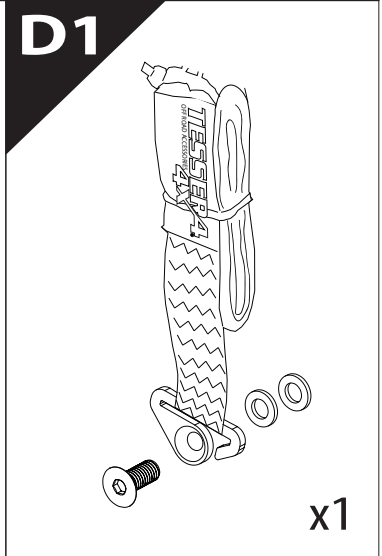

Installation Manual

PART NUMBER(S)	Model Year
TESS 1501 SE + ADAPT 007	VW Amarok With Canyon's Roll Bar 2010-2021
Cab(s)	Installation Time / Weight
Double Cab	40-60 minutes / 53-57 kg

Ø 25 mm / Ø 40 mm

4, 5, 6 mm

1 - 25 Nm

13, 17 mm

ACETONE

H₂O

ANTI-RUST

INSTALLATION
MANUAL

OWNERS
MANUAL

x1