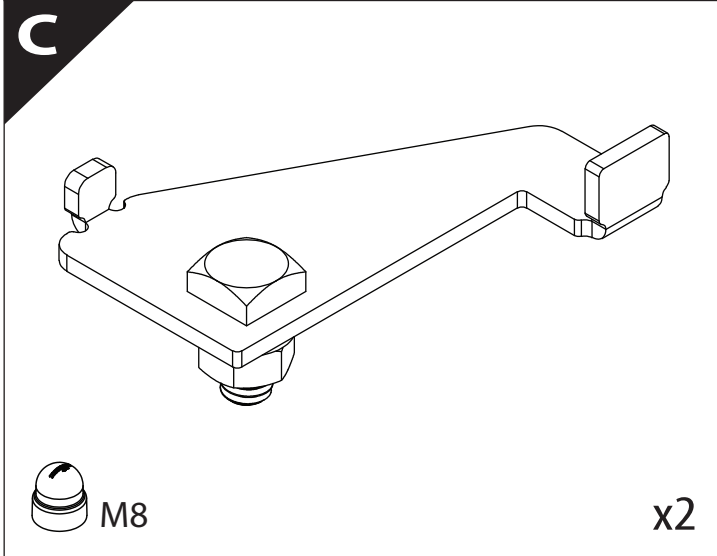

Installation Manual

PART NUMBER(S)	Model Year
TESS 1501 SE + ADAPT 007	VW Amarok With Canyon's Roll Bar 2010-2021
Cab(s)	Installation Time / Weight
Double Cab	40-60 minutes / 53-57 kg

Ø 25 mm / Ø 40 mm

4, 5, 6 mm

1 - 25 Nm

13, 17 mm

ACETONE

H₂O

ANTI-RUST

INSTALLATION
MANUAL

OWNERS
MANUAL

x1