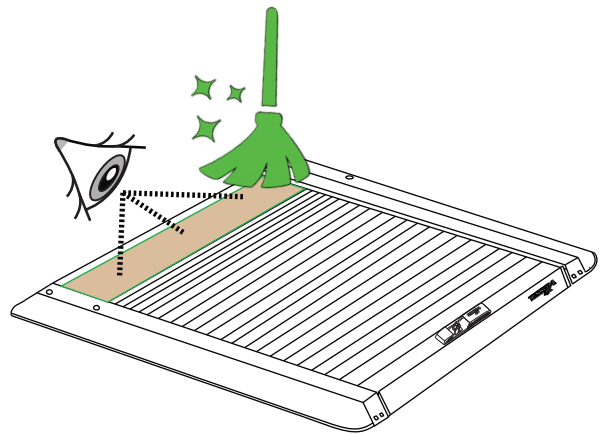

Address: 19.5 km of National road Athens-Korinthos (Elefsina) Greece, P.C: 19200

LOCK

UNLOCK

WURTH 0890 222

Thank you for choosing us for your 4x4 accessories!