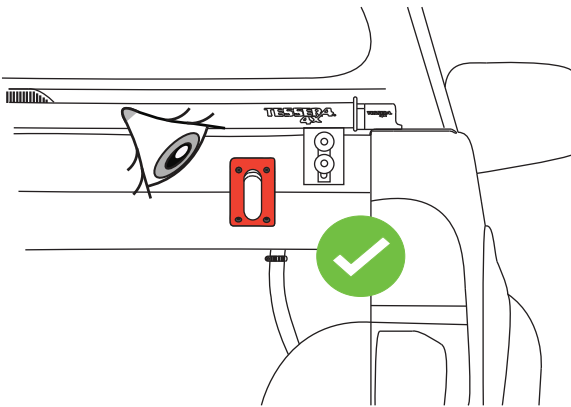

Address: 19.5 km of National road Athens-Korinthos (Elefsina) Greece, P.C: 19200

LOCK

UNLOCK

WURTH 0890 222

Thank you for choosing us for your 4x4 accessories!