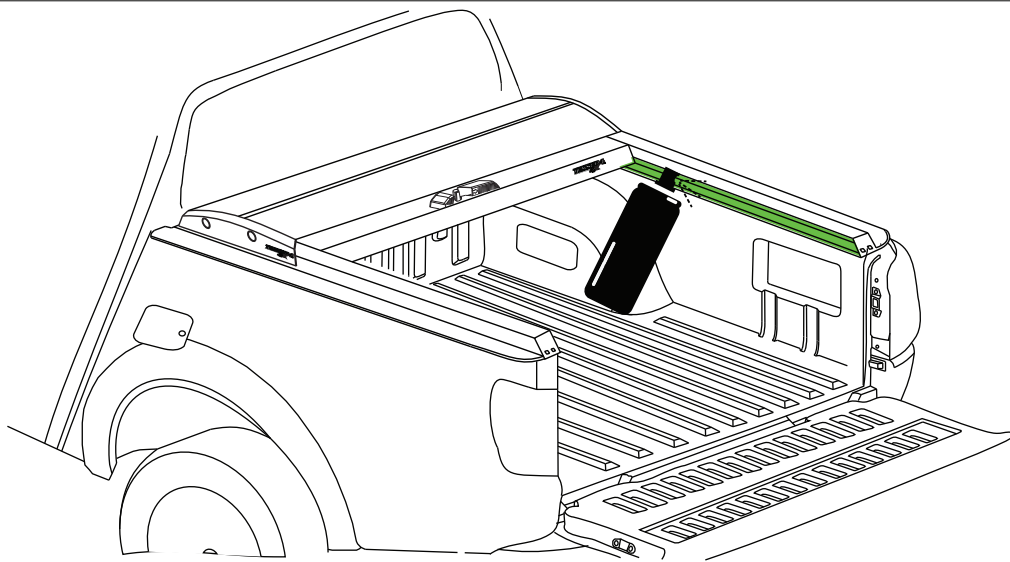

Address: 19.5 km of National road Athens-Korinthos (Elefsina) Greece, P.C: 19200

LOCK

UNLOCK

WURTH 0890 222

Thank you for choosing us for your 4x4 accessories!