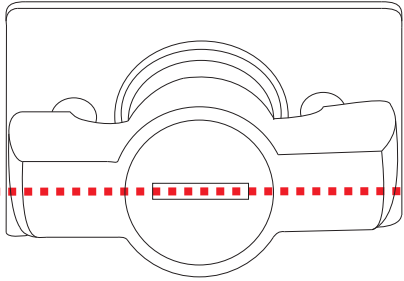

LOCK

UNLOCK

WURTH 0890 222