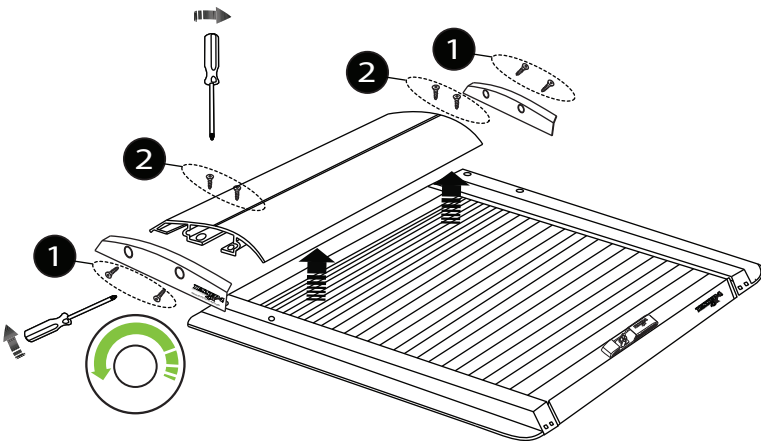

Address: 19.5 km of National road Athens-Korinthos (Elefsina) Greece, P.C: 19200

LOCK

UNLOCK

WURTH 0890 222

Thank you for choosing us for your 4x4 accessories!