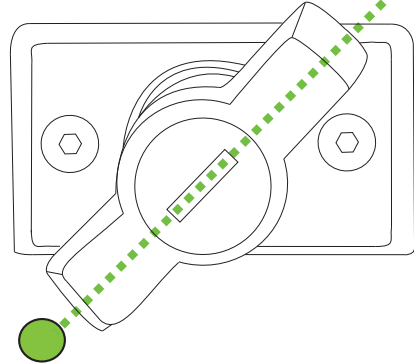

Address: 19.5 km of National road Athens-Korinthos (Elefsina) Greece, P.C: 19200

LOCK

UNLOCK

WURTH 0890 222

Thank you for choosing us for your 4x4 accessories!