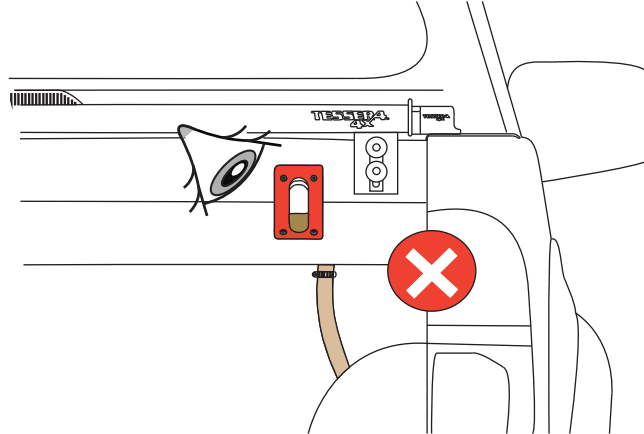

Address: 19.5 km of National road Athens-Korinthos (Elefsina) Greece, P.C: 19200

LOCK

UNLOCK

WURTH 0890 222

Thank you for choosing us for your 4x4 accessories!