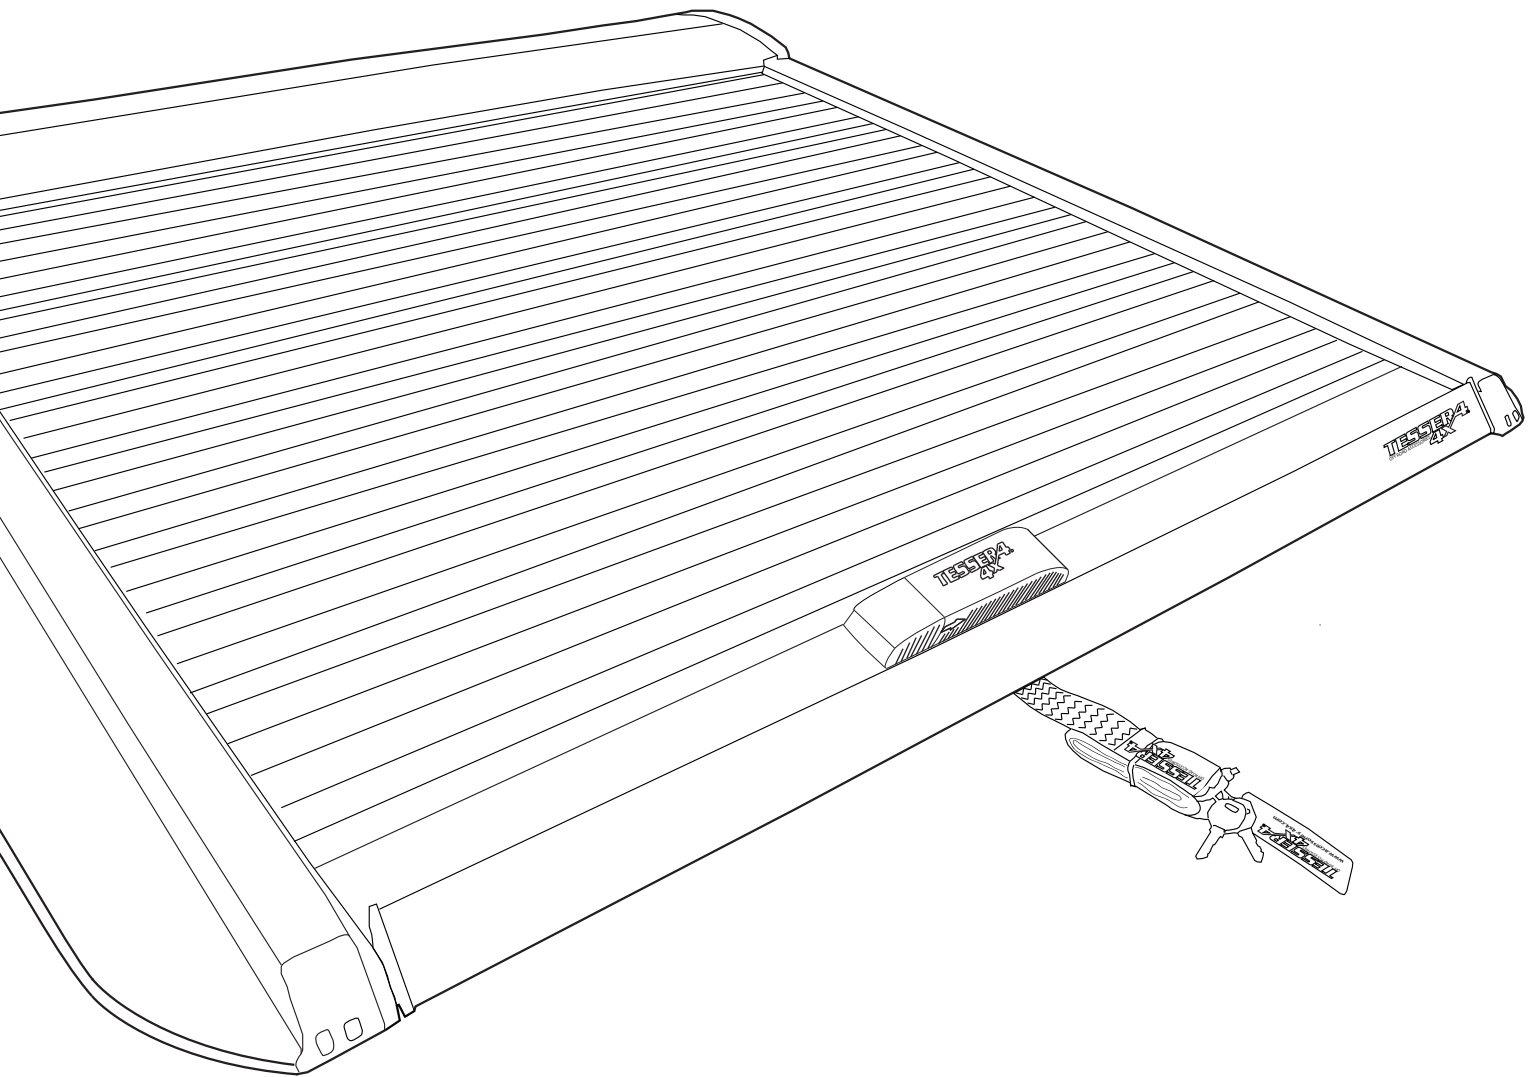

A)

B)

Aluminum Roller Lid-Shutter (SOT-ROLL Series by Tessera4x4)

Customer Service: +30 (210) 5541161, +30 (210) 5541154 (08:00 - 16:00 EET)

Fax: +30 (210) 5541443

Support department: info@gianso.gr

Website: www.accessories-4x4.com