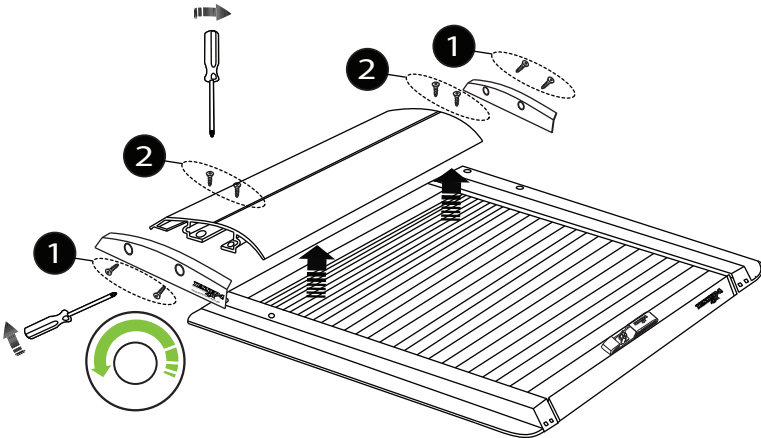

Address: 19.5 km of National road Athens-Korinthos (Elefsina) Greece, P.C: 19200

LOCK

UNLOCK

WURTH 0890 222

*Thank you for choosing us for your 4x4 accessories!*