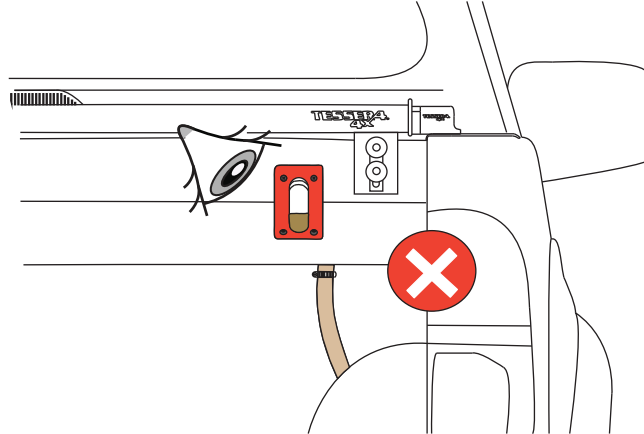

Address: 19.5 km of National road Athens-Korinthos (Elefsina) Greece, P.C: 19200

LOCK

UNLOCK

WURTH 0890 222

*Thank you for choosing us for your 4x4 accessories!*