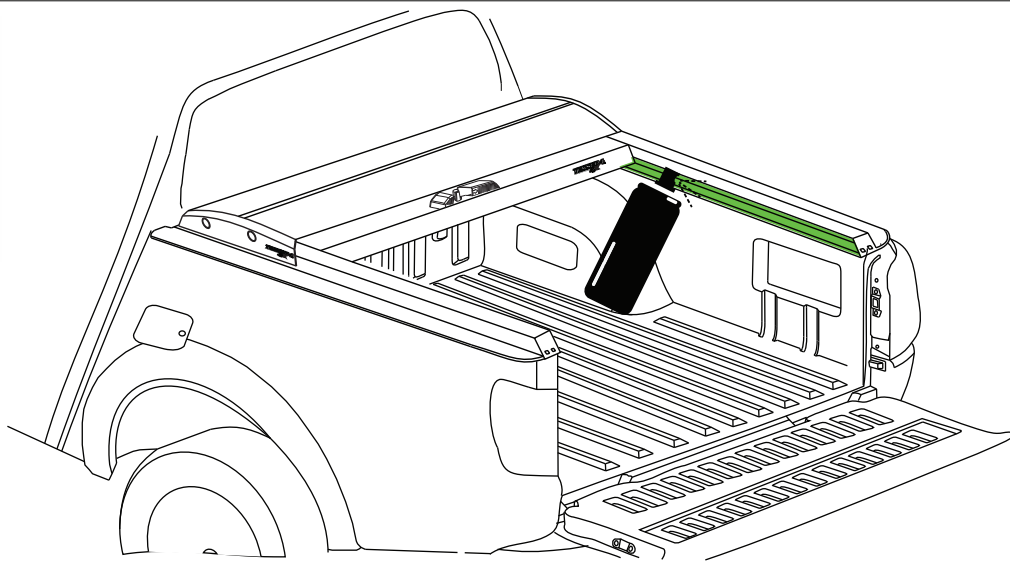

Address: 19.5 km of National road Athens-Korinthos (Elefsina) Greece, P.C: 19200

LOCK

UNLOCK

WURTH 0890 222

*Thank you for choosing us for your 4x4 accessories!*