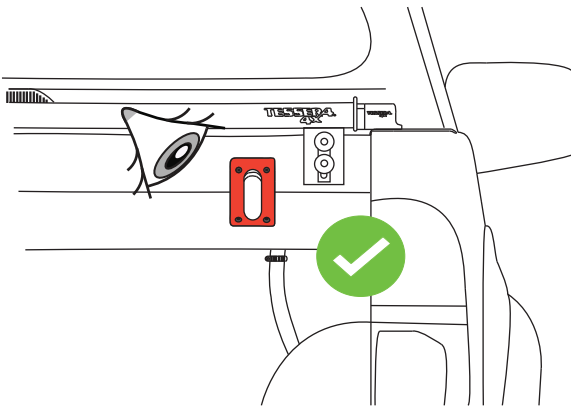

Address: 19.5 km of National road Athens-Korinthos (Elefsina) Greece, P.C: 19200

LOCK

UNLOCK

WURTH 0890 222

*Thank you for choosing us for your 4x4 accessories!*