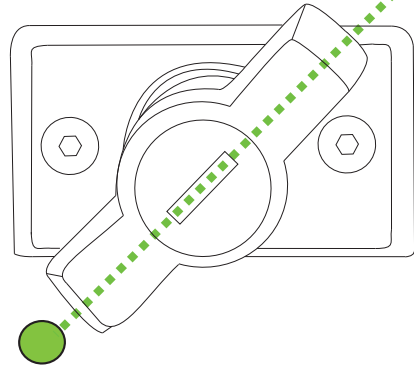

Address: 19.5 km of National road Athens-Korinthos (Elefsina) Greece, P.C: 19200

LOCK

UNLOCK

WURTH 0890 222

*Thank you for choosing us for your 4x4 accessories!*