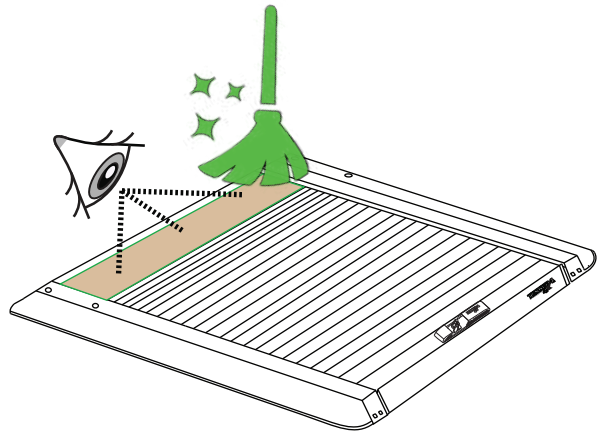

Address: 19.5 km of National road Athens-Korinthos (Elefsina) Greece, P.C: 19200

LOCK

UNLOCK

WURTH 0890 222

*Thank you for choosing us for your 4x4 accessories!*