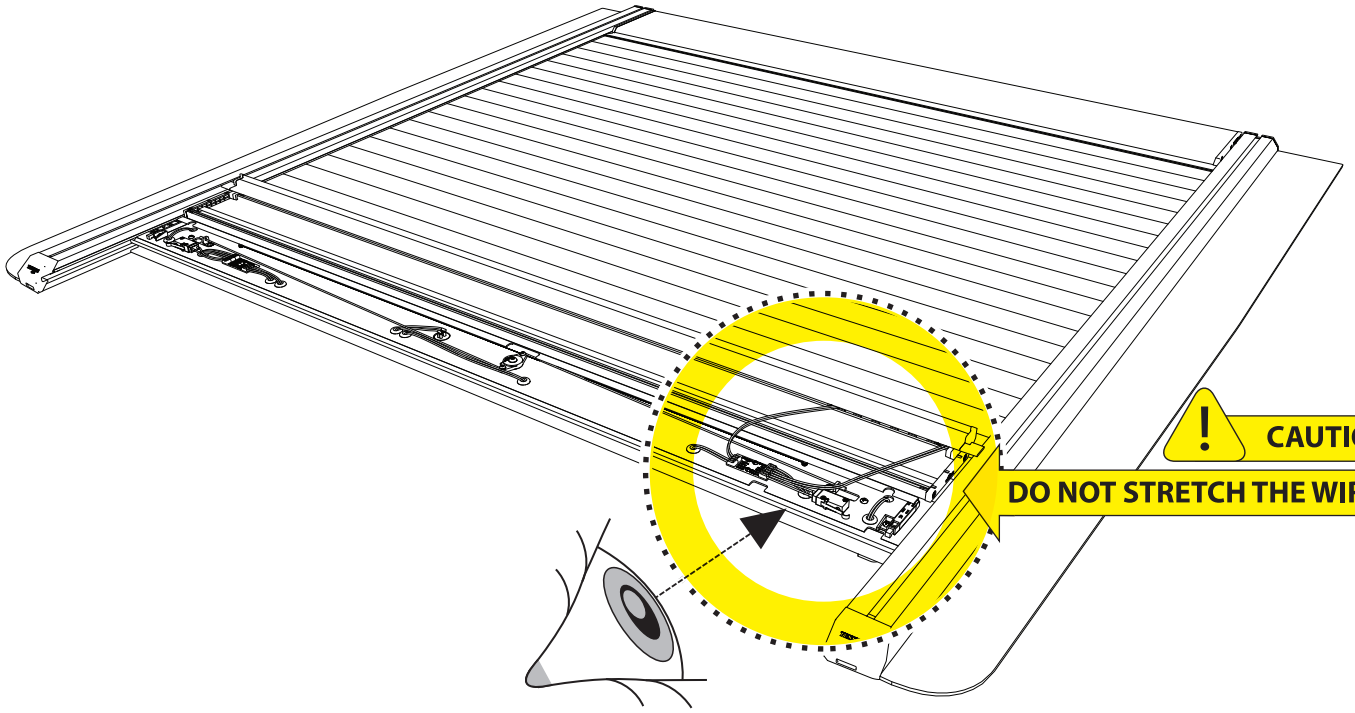

Tessera Roll+

Red Logo Service Manual

A

 4 mm

1

2

5

6

7

8

9

! CAUTION
DO NOT STRETCH THE WIRES

10

TESSERA 4x					
+		Sensor S	+		
		red +			
		red L +			
		red L -			
		Sensor S	+	Sensor 1	
		Ground		Sensor 2	

11

+	TESSERA 4x	+	Sensor S	
			red +	
			red L +	
			red L -	
			Sensor S	
			Ground	
		+	Sensor 1	
			Sensor 2	