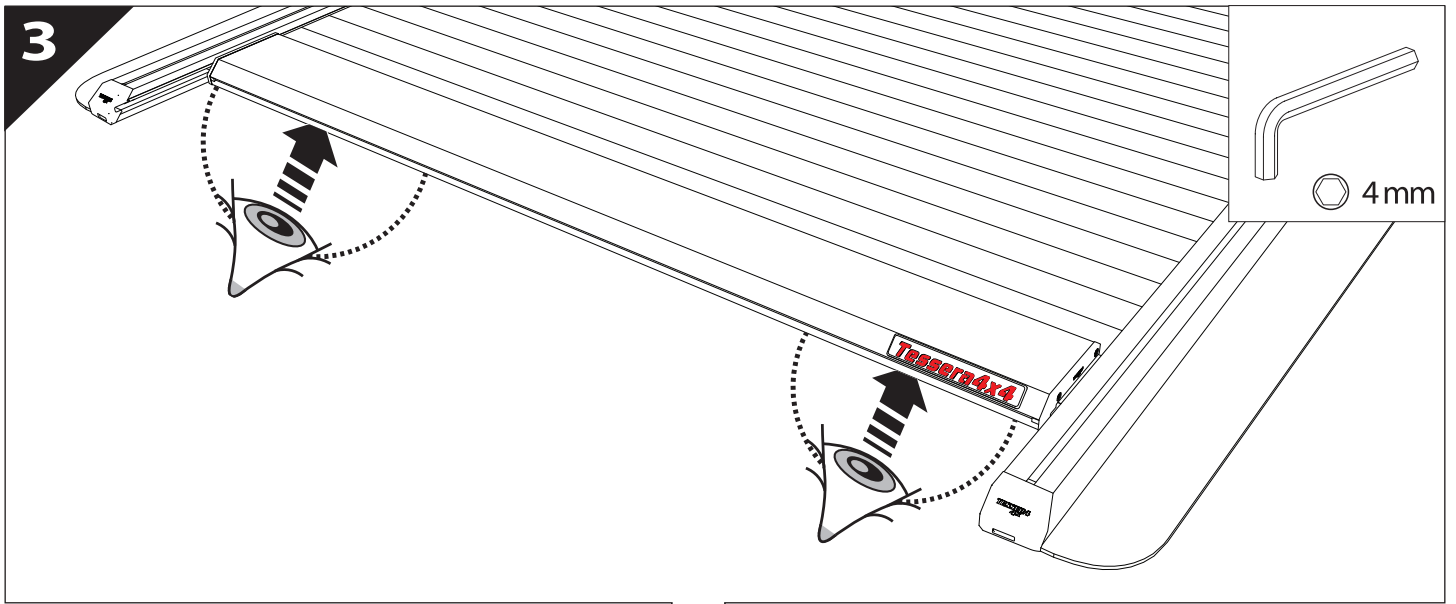

Tessera Roll+

Red Logo Service Manual

A

 4 mm

1

2

5

6

7

8

9

! CAUTION
DO NOT STRETCH THE WIRES

10

TESSERA 4x					
+		Sensor S	+		
		red +			
		red L +			
		red L -			
		Sensor S	+	Sensor 1	
		Ground		Sensor 2	

11

+	TESSERA 4x	+	Sensor S	
			red +	
			red L +	
			red L -	
			Sensor S	
			Ground	
		+	Sensor 1	
			Sensor 2	