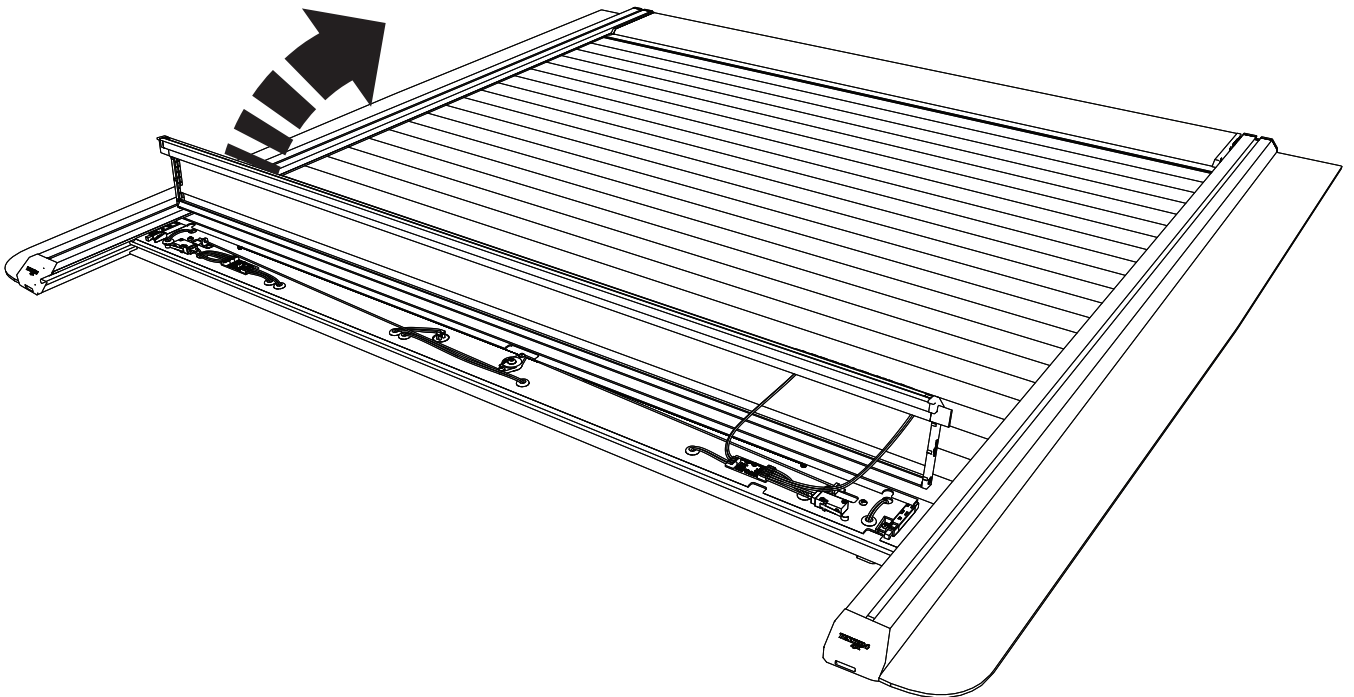

Tessera Roll+

Red Logo Service Manual

A

 4 mm

1

2

5

6

7

8

9

! CAUTION
DO NOT STRETCH THE WIRES

10

TESSERA 4x					
+		Sensor S	+		
		red +			
		red L +			
		red L -			
		Sensor S	+	Sensor 1	
		Ground		Sensor 2	

11

+	TESSERA 4x	+	Sensor S	
			red +	
			red L +	
			red L -	
			Sensor S	
			Ground	
		+	Sensor 1	
			Sensor 2	