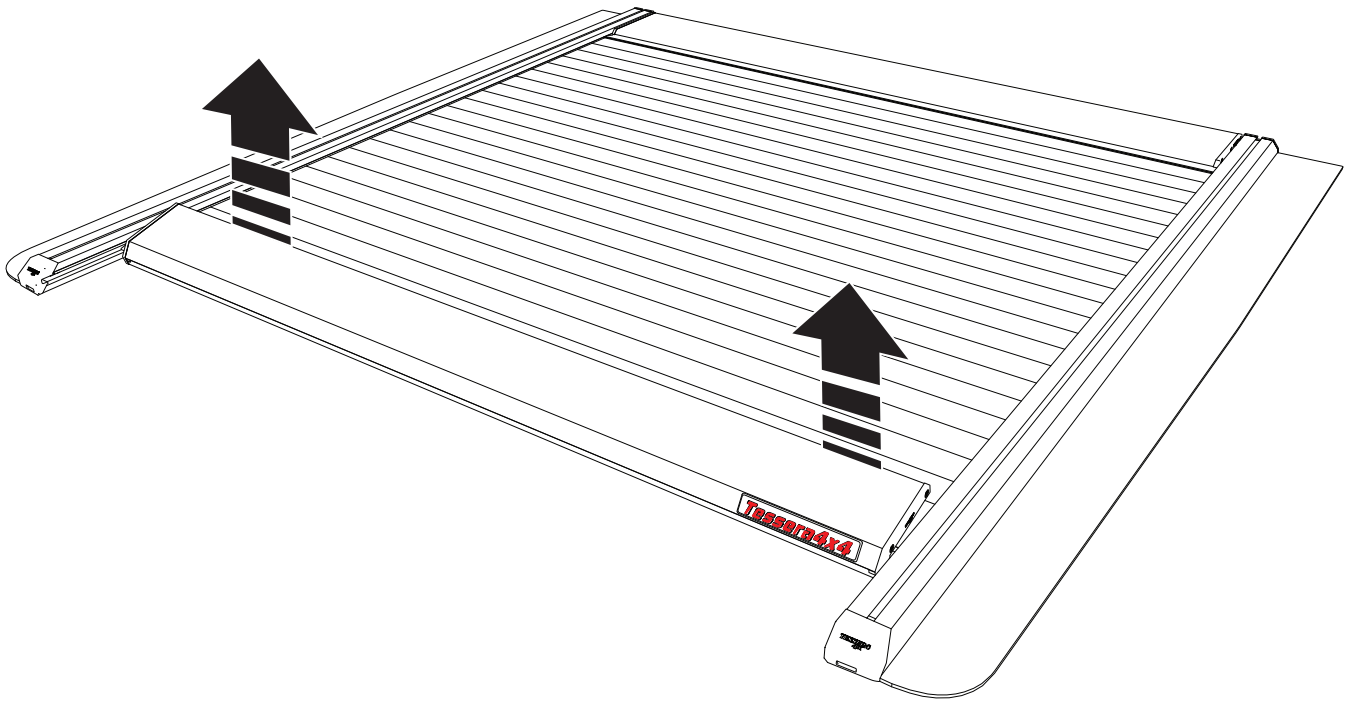

Tessera Roll+

Red Logo Service Manual

A

 4 mm

1

2

5

6

7

8

9

! CAUTION
DO NOT STRETCH THE WIRES

10

TESSERA 4x					
+		Sensor S	+		
		red +			
		red L +			
		red L -			
		Sensor S	+	Sensor 1	
		Ground		Sensor 2	

11

+	TESSERA 4x	+	Sensor S	
			red +	
			red L +	
			red L -	
			Sensor S	
			Ground	
		+	Sensor 1	
			Sensor 2	