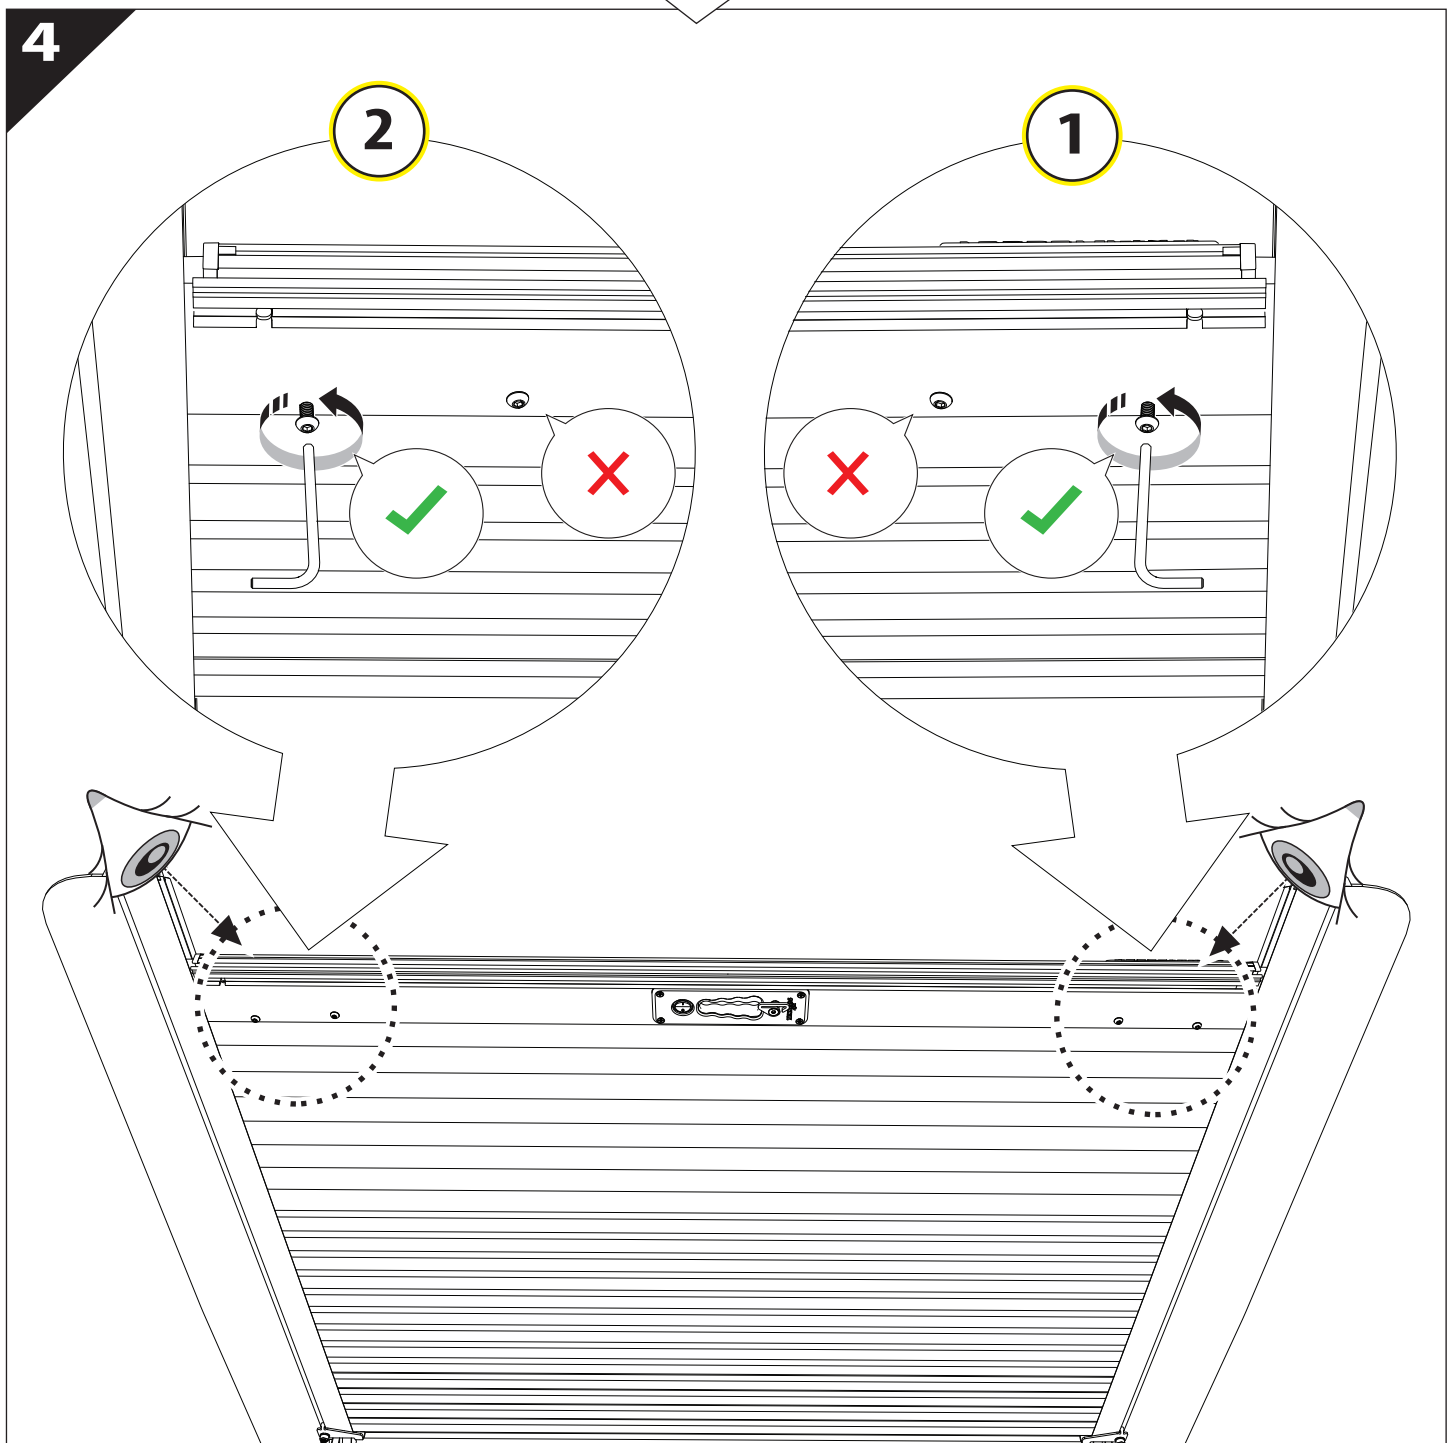

Tessera Roll+

Red Logo Service Manual

A

 4 mm

1

2

5

6

7

8

9

! CAUTION
DO NOT STRETCH THE WIRES

10

TESSERA 4x					
+		Sensor S	+		
		red +			
		red L +			
		red L -			
		Sensor S	+	Sensor 1	
		Ground		Sensor 2	

11

+	TESSERA 4x	+	Sensor S	
			red +	
			red L +	
			red L -	
			Sensor S	
			Ground	
		+	Sensor 1	
			Sensor 2	