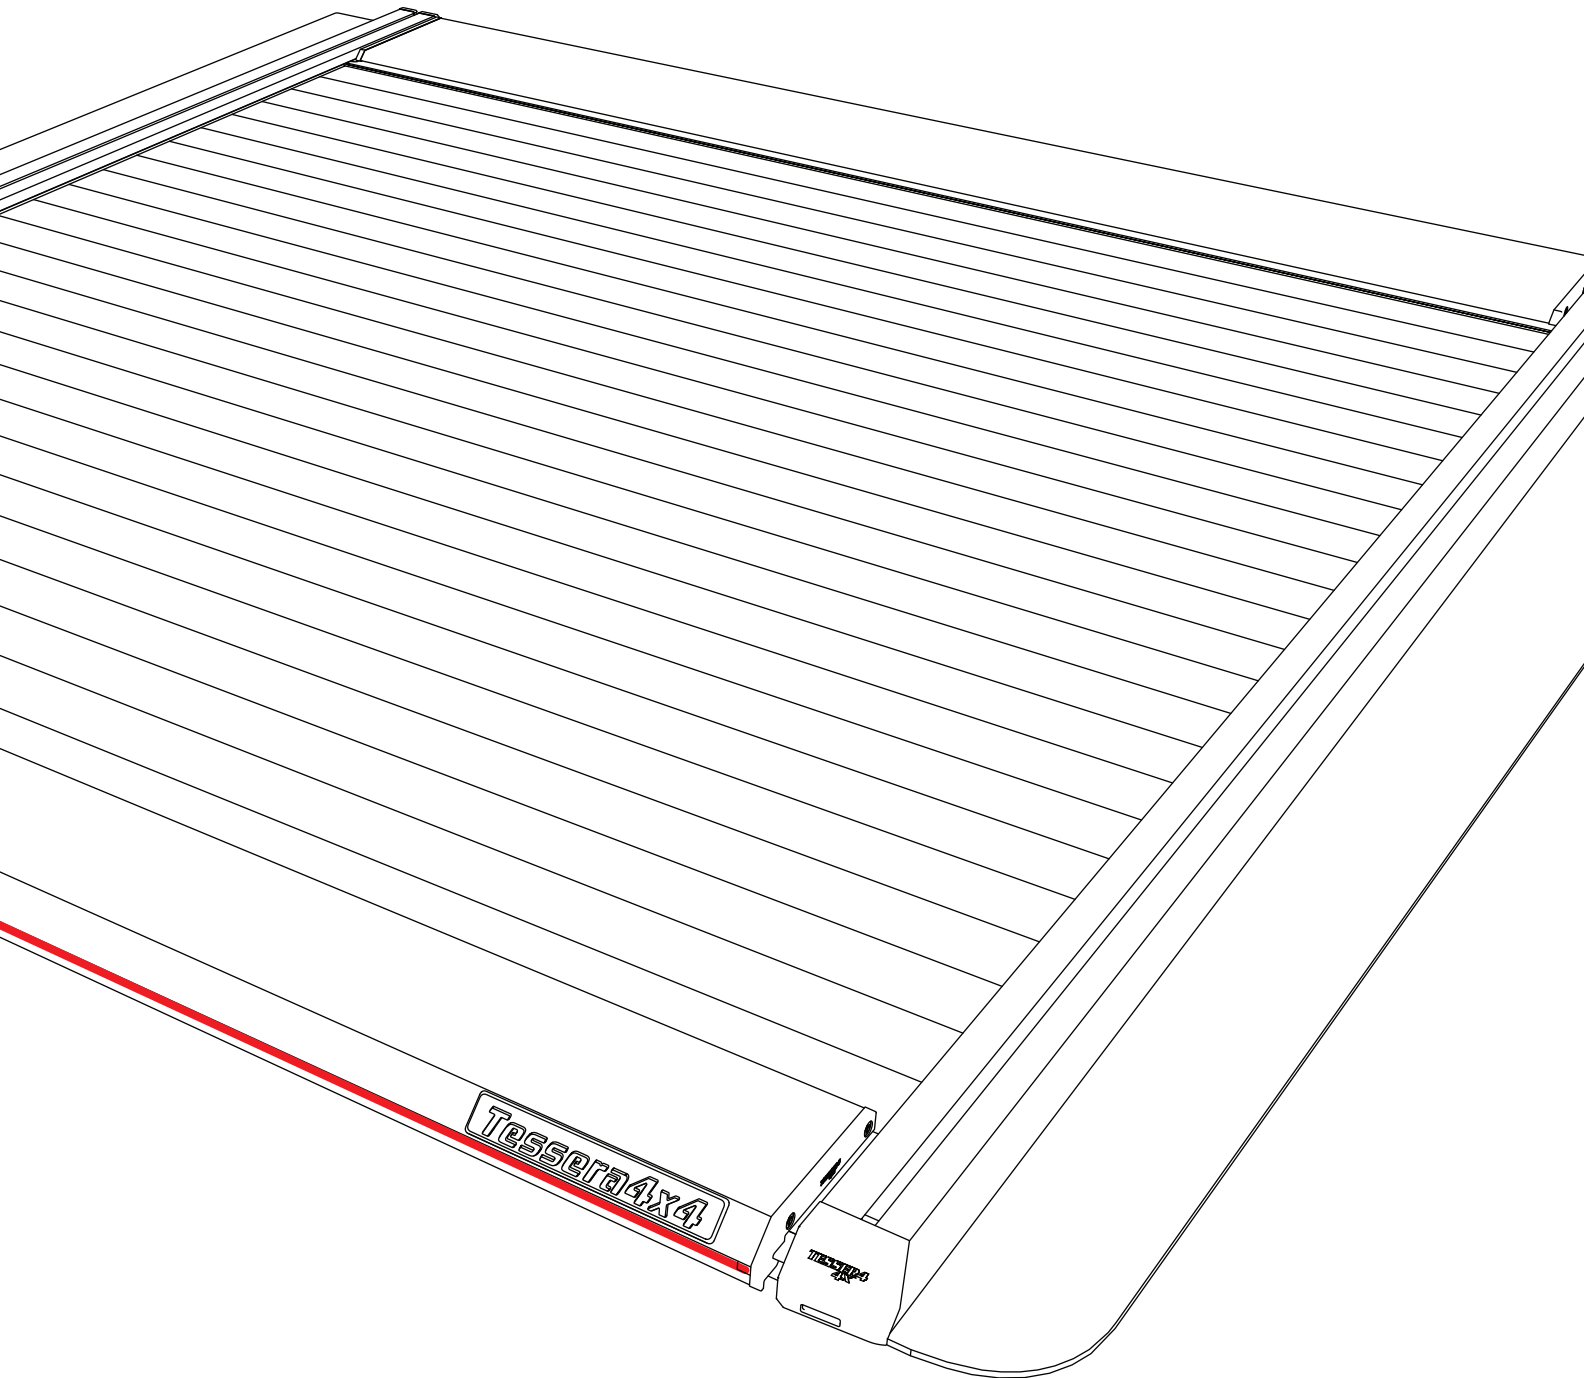

## Red Led Light Service Manual

A

 4 mm

1

2

5

6

7