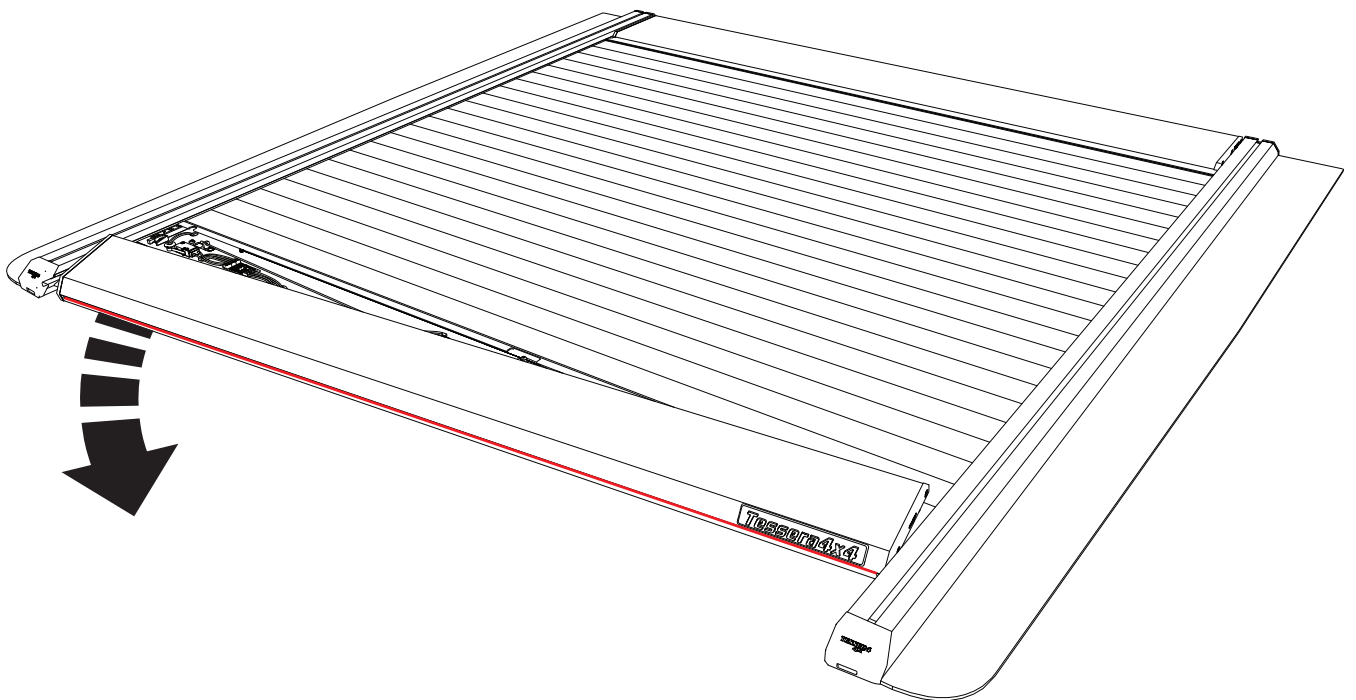

## Red Led Light Service Manual

A

 4 mm

1

2

5

6

7

8

9

**!** CAUTION  
DO NOT STRETCH THE WIRES

10

11

12

13

14