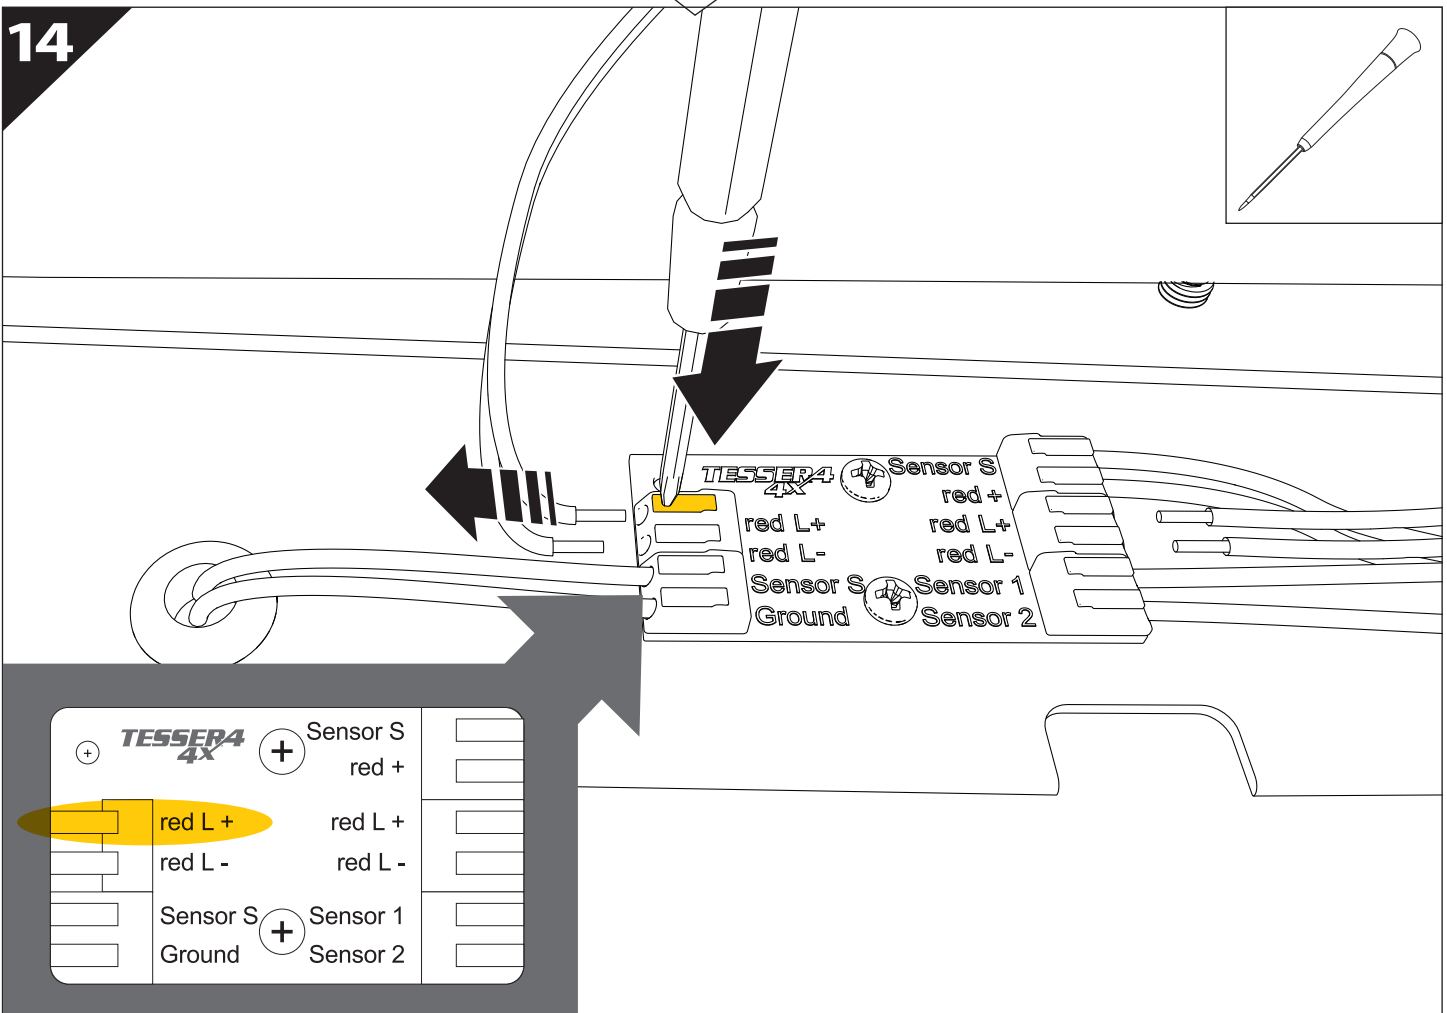

## Red Led Light Service Manual

A

 4 mm

1

2

5

6

7

8

9

**!** CAUTION  
DO NOT STRETCH THE WIRES

10

11

12

13

14