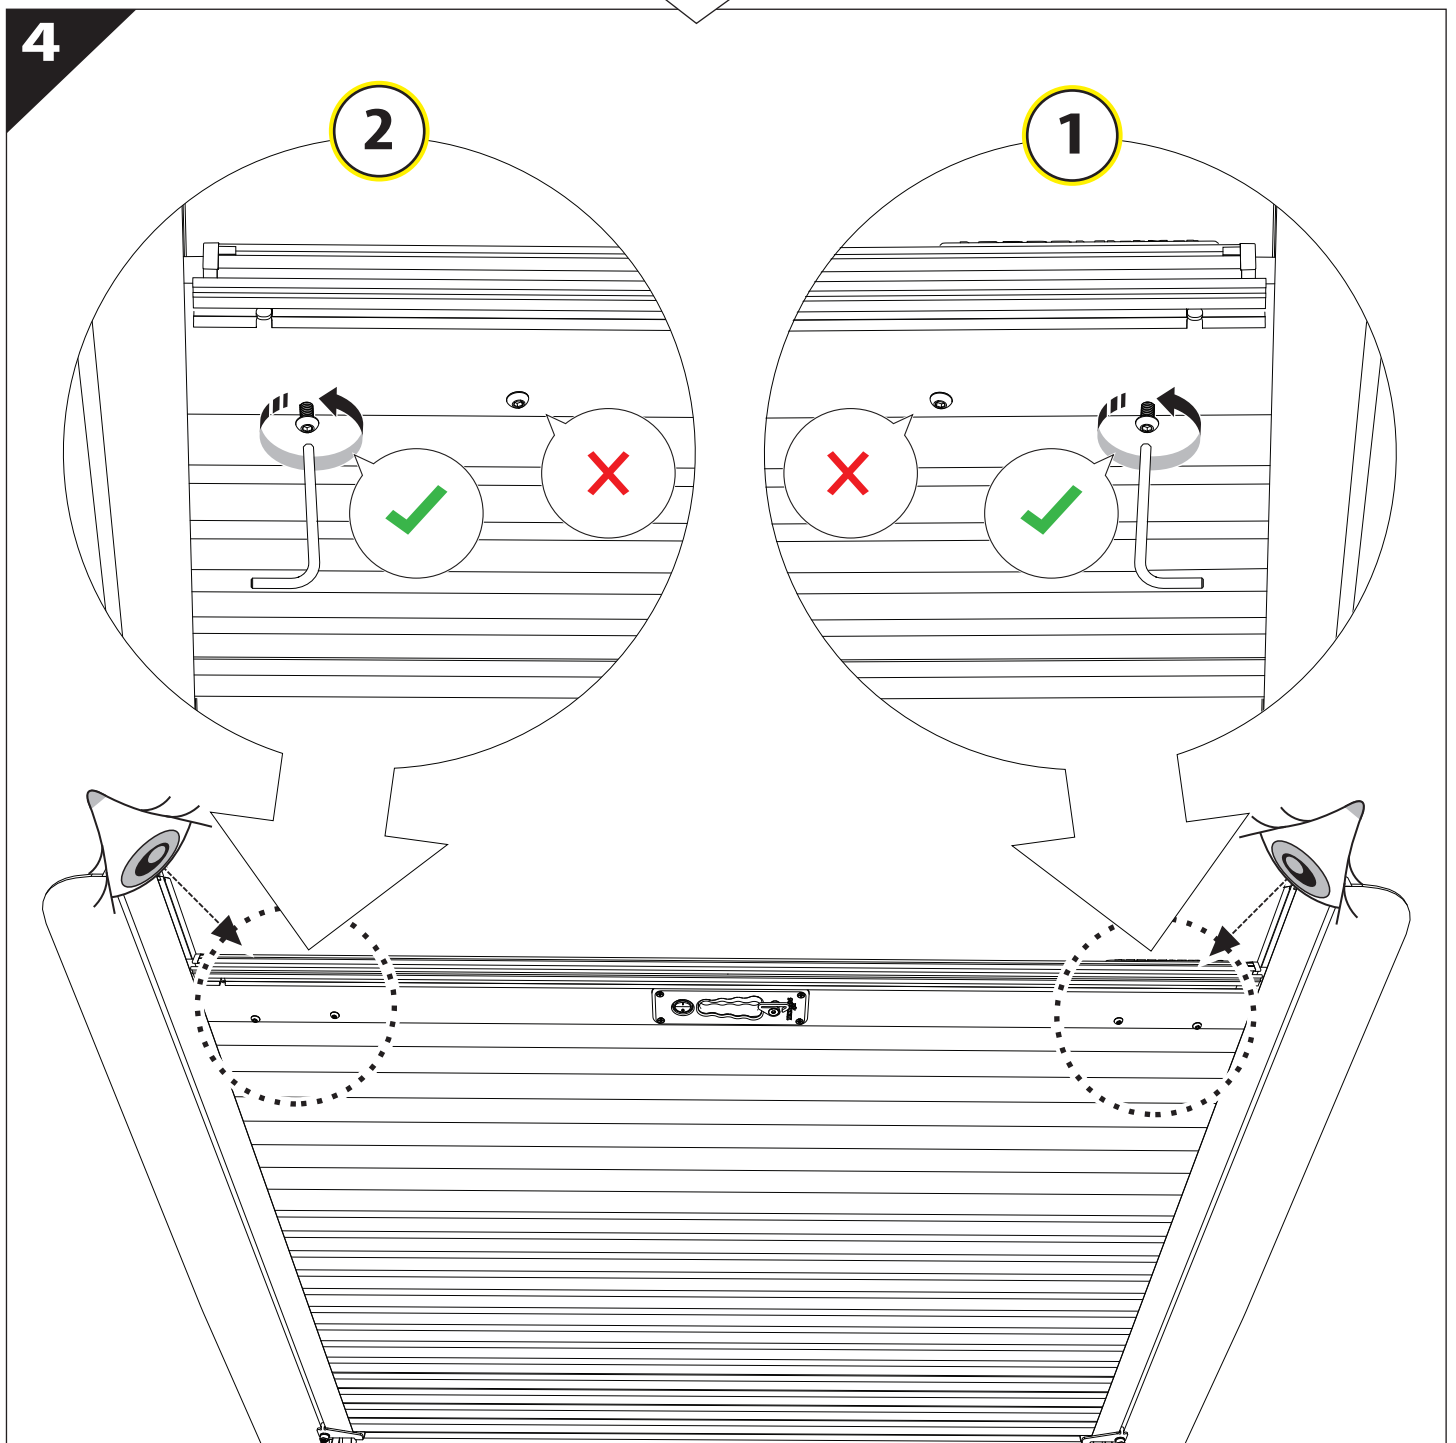

## Red Led Light Service Manual

A

 4 mm

1

2

5

6

7