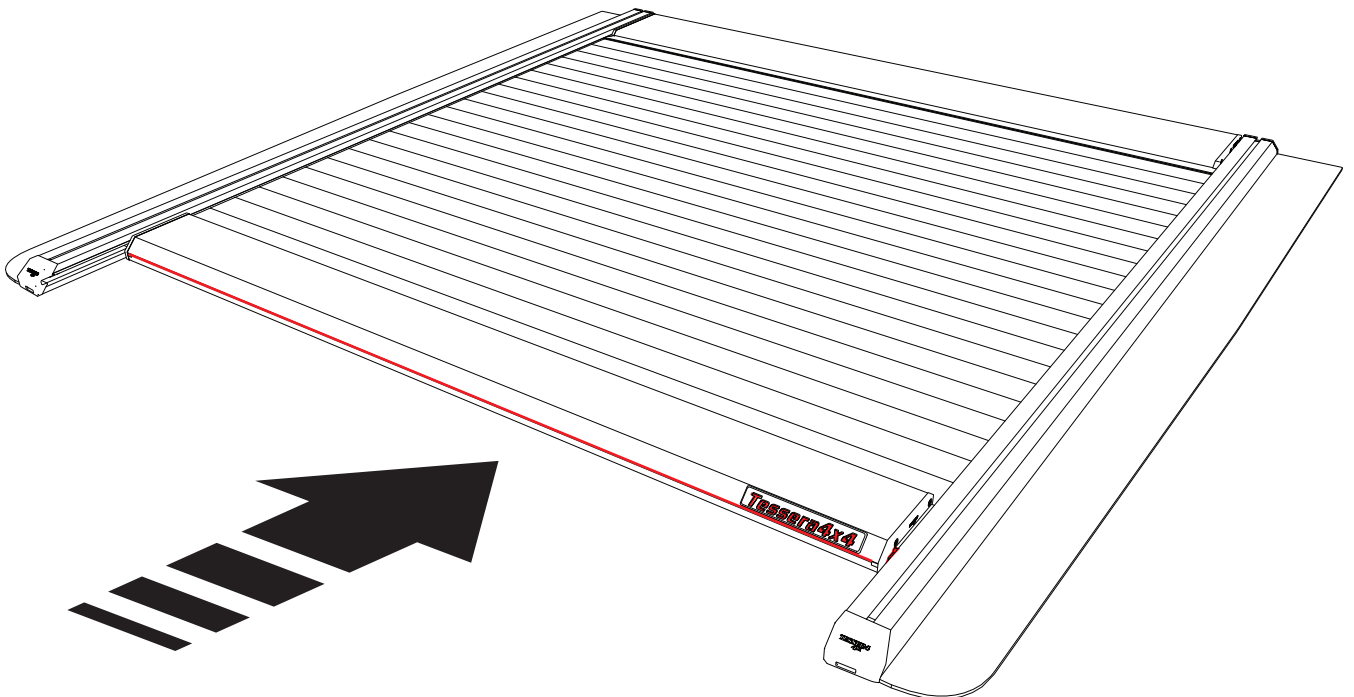

## Red Led Light Service Manual

A

 4 mm

1

2

5

6

7

8

9

**!** CAUTION  
DO NOT STRETCH THE WIRES

10

11

12

13

14