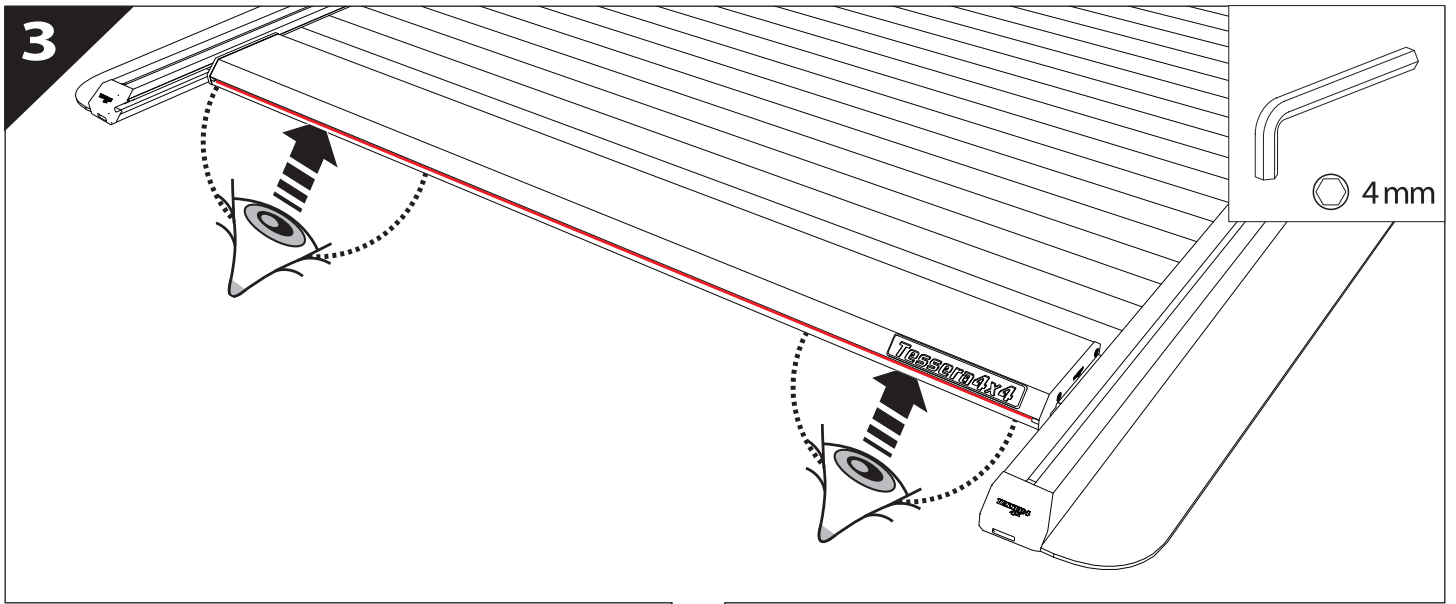

## Red Led Light Service Manual

A

 4 mm

1

2

5

6

7

8

9

**!** CAUTION  
DO NOT STRETCH THE WIRES

10

11

12

13

14