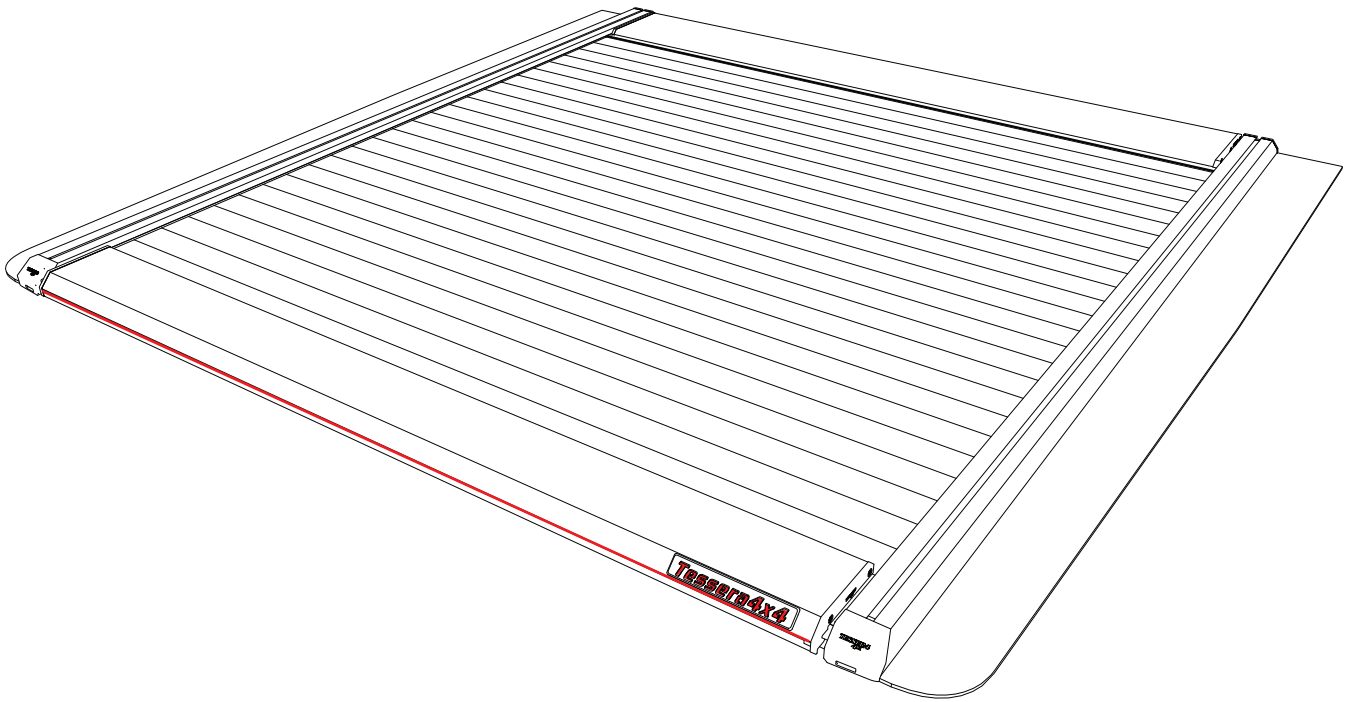

## Red Led Light Service Manual

A

 4 mm

1

2

5

6

7

8

9

**!** CAUTION  
DO NOT STRETCH THE WIRES

10

11

12

13

14