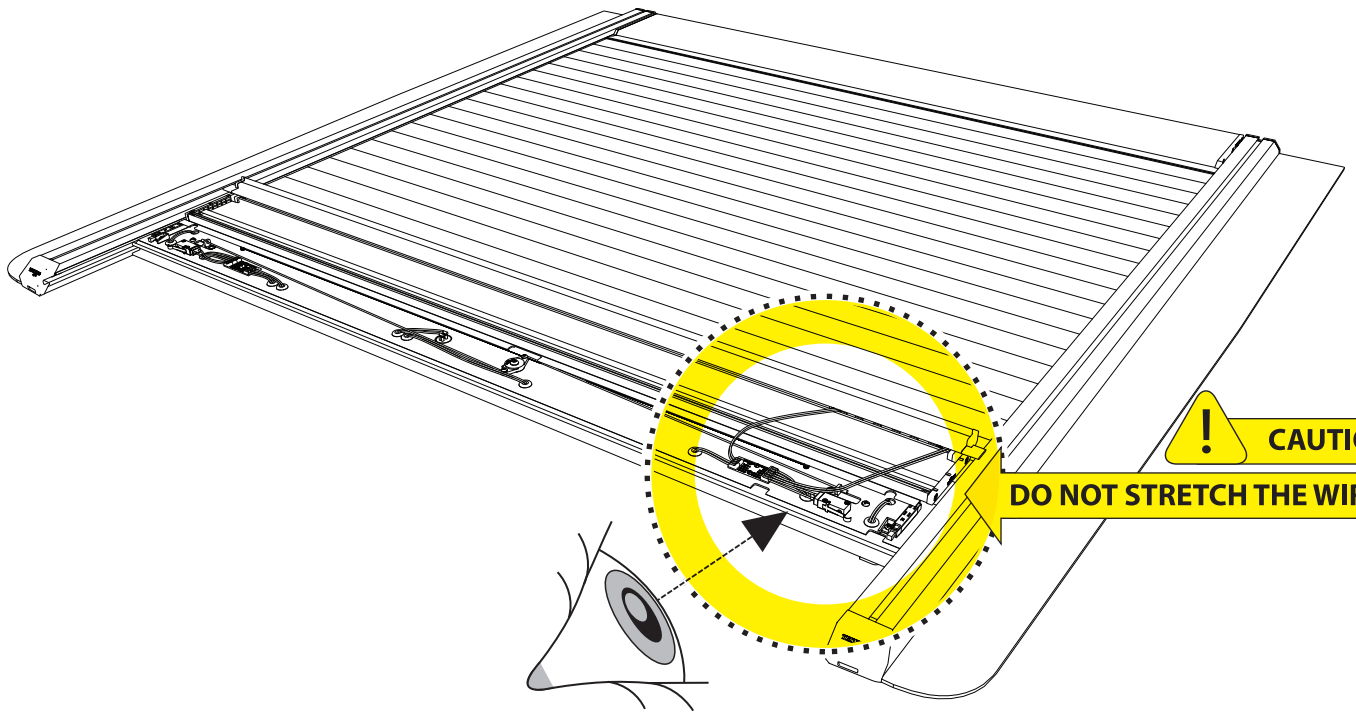

## Red Led Light Service Manual

A

 4 mm

1

2

5

6

7

8

9

**!** CAUTION  
DO NOT STRETCH THE WIRES

10

11

12

13

14