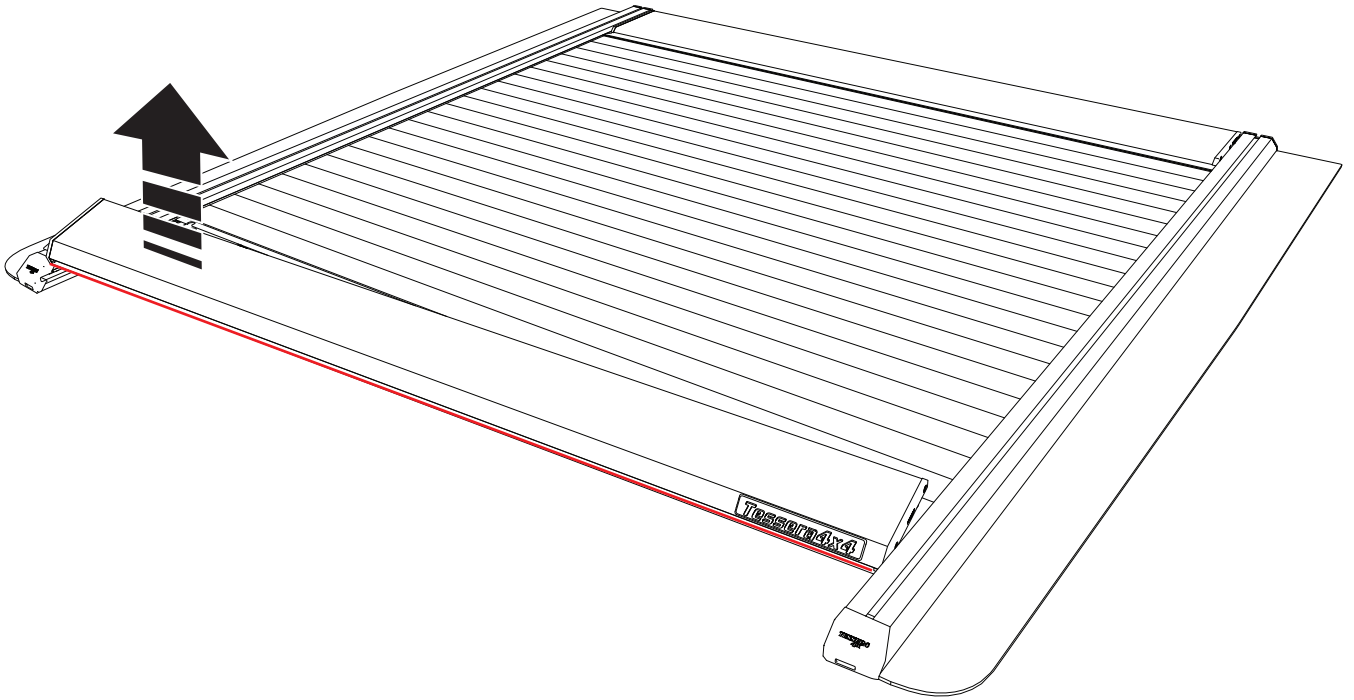

## Red Led Light Service Manual

A

 4 mm

1

2

5

6

7

8

9

**!** CAUTION  
DO NOT STRETCH THE WIRES

10

11

12

13

14