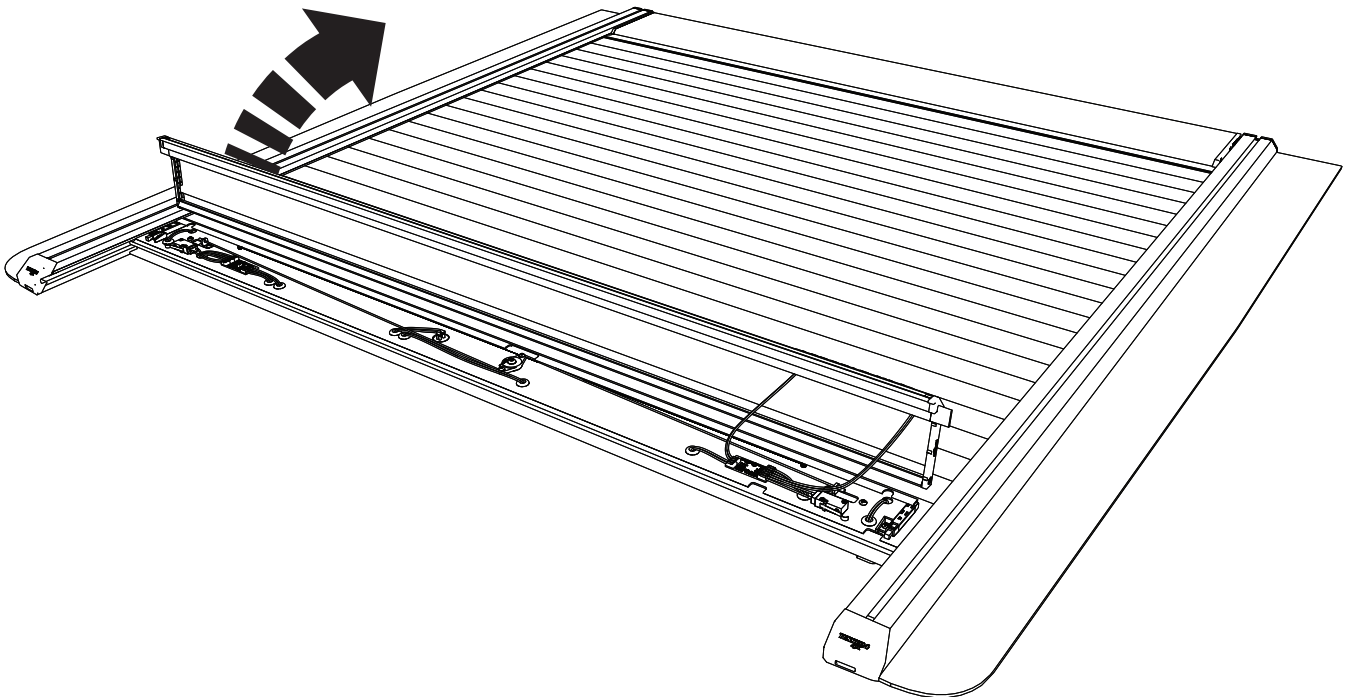

## Red Led Light Service Manual

A

 4 mm

1

2

5

6

7

8

9

**!** CAUTION  
DO NOT STRETCH THE WIRES

10

11

12

13

14