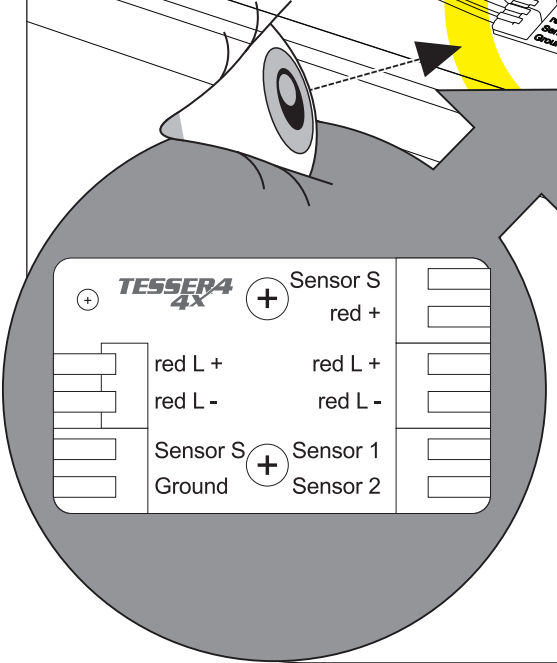

## Red Led Light Service Manual

A

 4 mm

1

2

5

6

7

8

9

**!** CAUTION  
DO NOT STRETCH THE WIRES

10

11

12

13

14