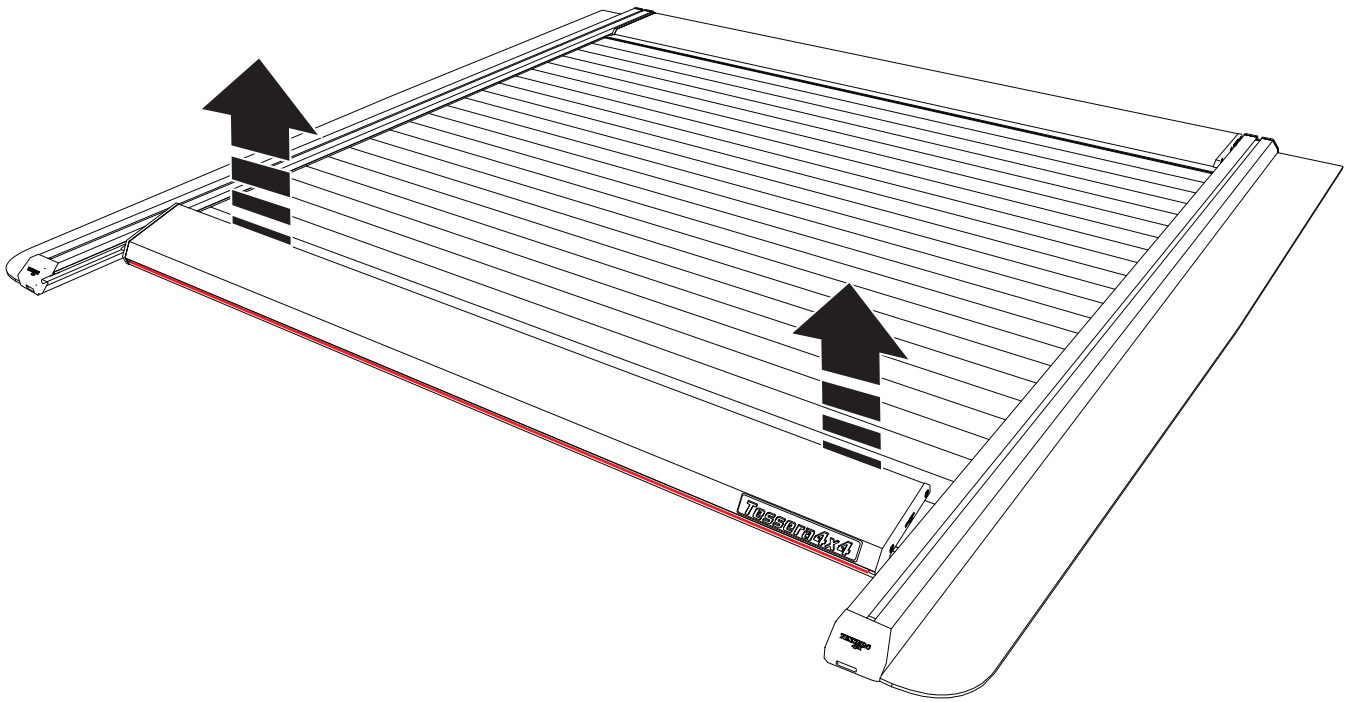

## Red Led Light Service Manual

A

 4 mm

1

2

5

6

7

8

9

**!** CAUTION  
DO NOT STRETCH THE WIRES

10

11

12

13

14