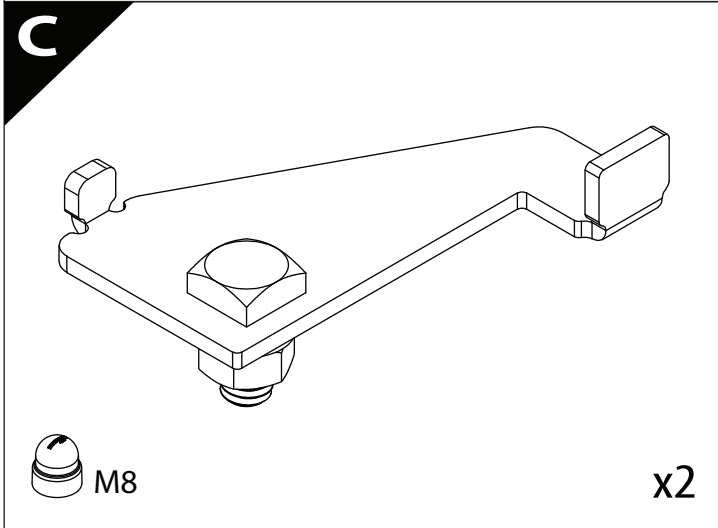

Installation Manual

PART NUMBER(S)	Model Year
TESS 14162 ROLL	Toyota Hilux Revo GR 2025+
Cab(s)	Installation Time / Weight
Double Cab	40-60 minutes / 53-57 kg

N1

x1

Ø 25 mm

4 mm

1 - 25 Nm

10, 12, 13, 17 mm