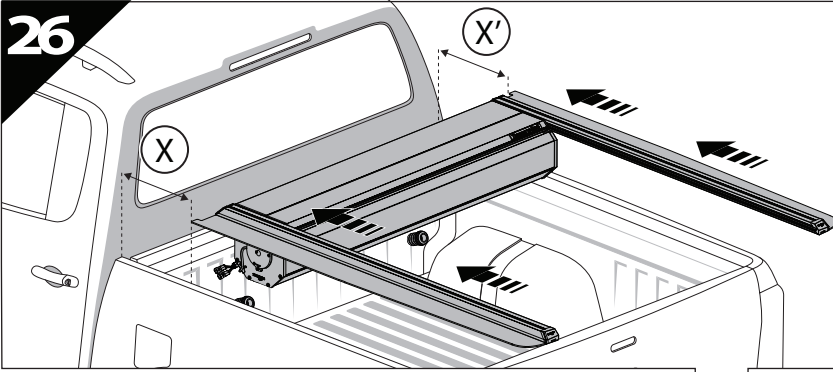

26

27

28

CAUTION	
Basic+E-KIT Version	
E-KIT MANUAL	
M2 ✓ 	M1 ✗