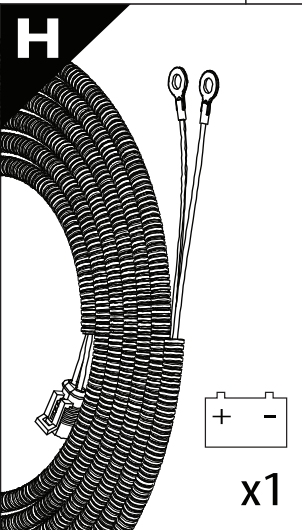

Installation Manual

PART NUMBER(S)	Model Year
TESS 14162 ROLL	Toyota Hilux Revo GR 2025+
Cab(s)	Installation Time / Weight
Double Cab	40-60 minutes / 53-57 kg

N1

x1

Ø 25 mm

4 mm

1 - 25 Nm

10, 12, 13, 17 mm

x1

B

A

KITS

L

3

4

6.1 **CAUTION** Basic Version ✓ & Basic+S-KIT Version ✓

7

REUSE IN STEP 40

8

REUSE IN STEP 39

9

12 mm

 **REUSE IN STEP 38**  

10

x1

x4

38

12 mm

USE FROM STEP 9

39

USE FROM STEP 8

40