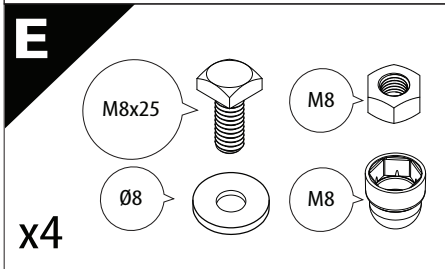

Installation Manual

PART NUMBER(S)	Model Year
TESS 14162 ROLL	Toyota Hilux Revo GR 2025+
Cab(s)	Installation Time / Weight
Double Cab	40-60 minutes / 53-57 kg

N1

x1

Ø 25 mm

4 mm

1 - 25 Nm

10, 12, 13, 17 mm

11

12

13

16

Ø 25 mm

Rust Protection

CAUTION

max: 2 mm