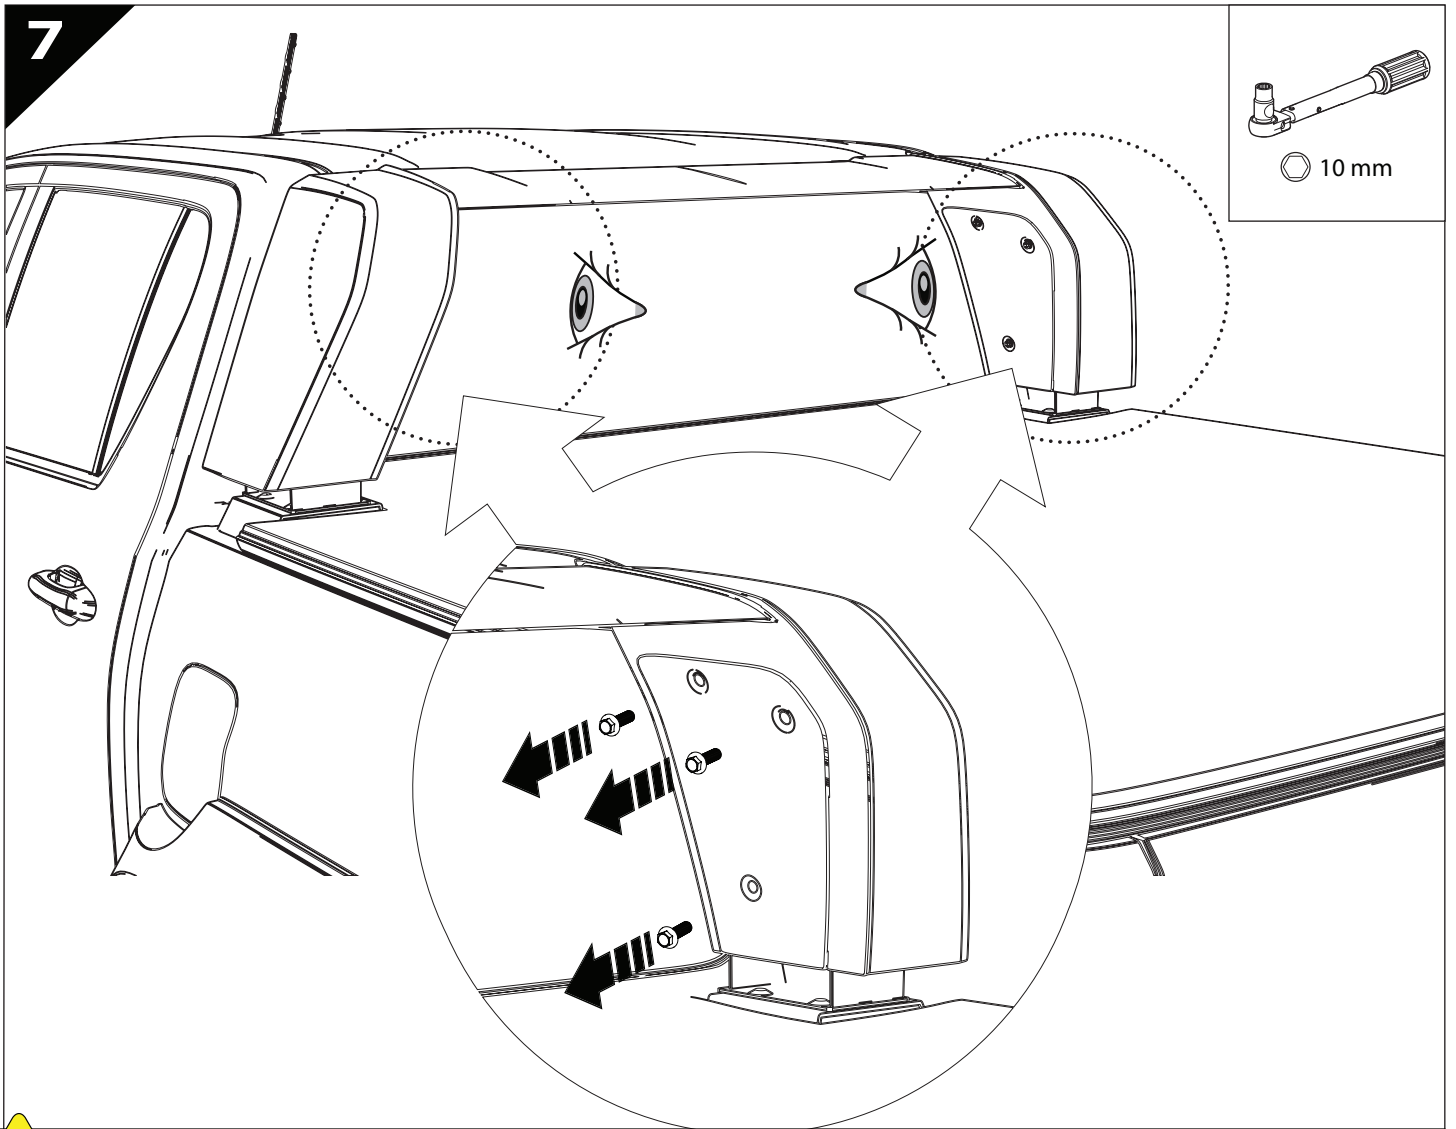

7

REUSE IN STEP 40

8

REUSE IN STEP 39