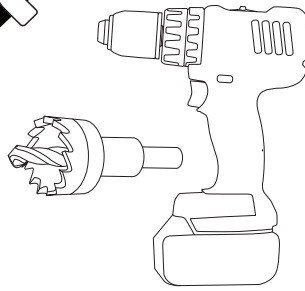

Installation Manual

PART NUMBER(S)	Model Year
TESS 14162 ROLL	Toyota Hilux Revo GR 2025+
Cab(s)	Installation Time / Weight
Double Cab	40-60 minutes / 53-57 kg

N1

x1

Ø 25 mm

4 mm

1 - 25 Nm

10, 12, 13, 17 mm

x1

B

A

KITS

L

3

4

6.1 **CAUTION** Basic Version ✓ & Basic+S-KIT Version ✓