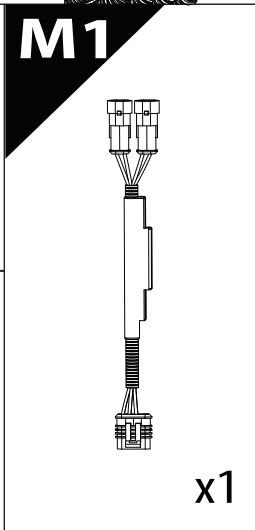

Installation Manual

PART NUMBER(S)	Model Year
TESS 14162 ROLL	Toyota Hilux Revo GR 2025+
Cab(s)	Installation Time / Weight
Double Cab	40-60 minutes / 53-57 kg

N1

x1

Ø 25 mm

4 mm

1 - 25 Nm

10, 12, 13, 17 mm

11

12

13

16

Ø 25 mm

Rust Protection

CAUTION

max: 2 mm

x1

x4

38

12 mm

USE FROM STEP 9

39

USE FROM STEP 8

40