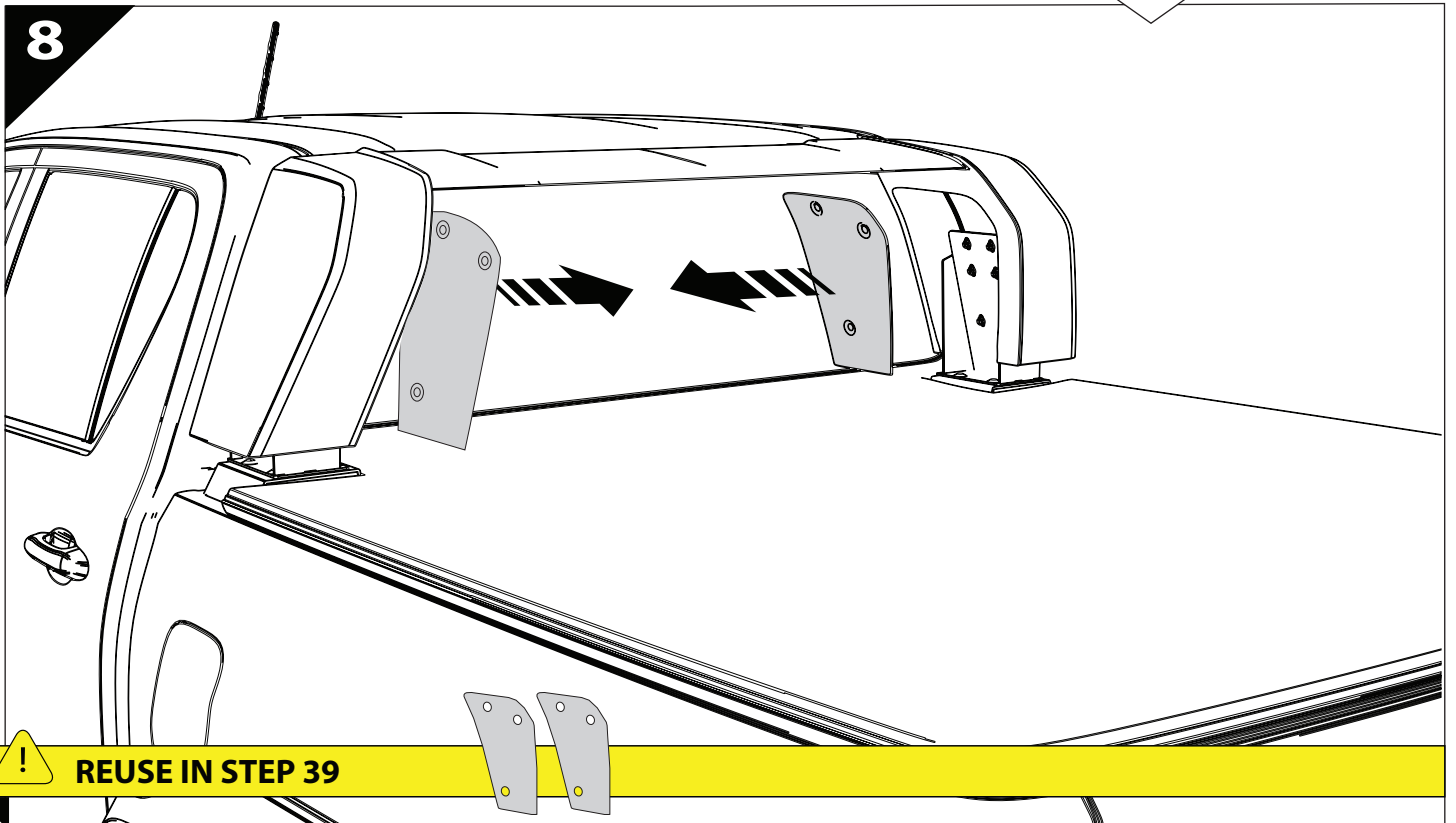

REUSE IN STEP 40

8