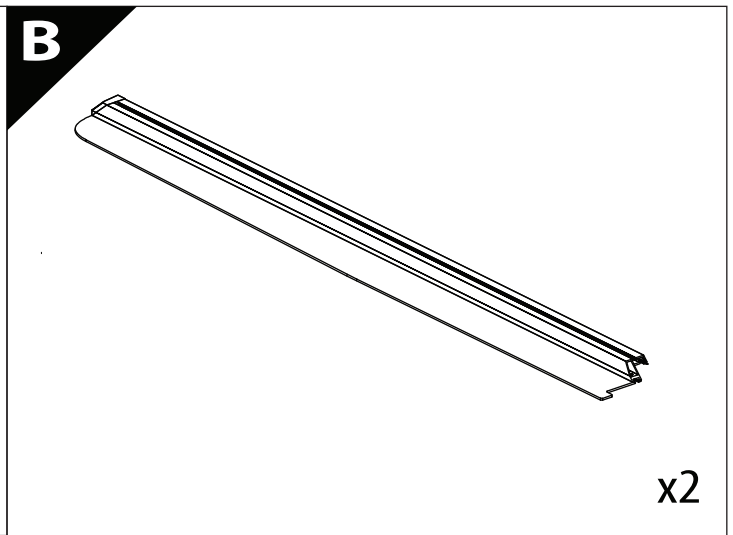

Installation Manual

PART NUMBER(S)	Model Year
TESS 14162 ROLL	Toyota Hilux Revo GR 2025+
Cab(s)	Installation Time / Weight
Double Cab	40-60 minutes / 53-57 kg

N1

x1

Ø 25 mm

4 mm

1 - 25 Nm

10, 12, 13, 17 mm