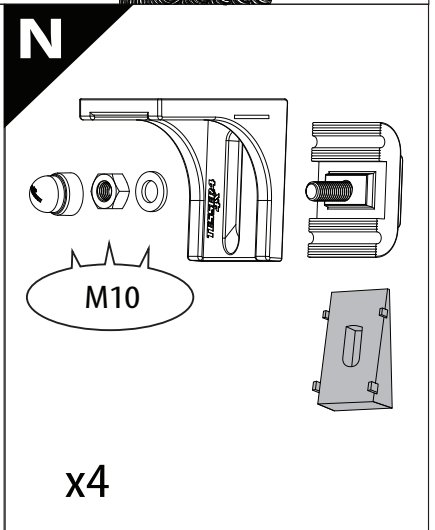

Installation Manual

PART NUMBER(S)	Model Year
TESS 14162 ROLL	Toyota Hilux Revo GR 2025+
Cab(s)	Installation Time / Weight
Double Cab	40-60 minutes / 53-57 kg

N1

x1

Ø 25 mm

4 mm

1 - 25 Nm

10, 12, 13, 17 mm

x1

x4

38

12 mm

USE FROM STEP 9

39

USE FROM STEP 8

40