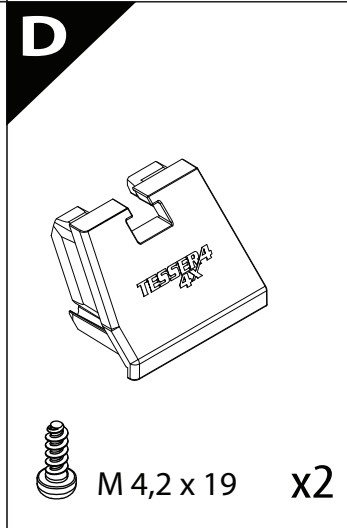

Installation Manual

PART NUMBER(S)	Model Year
TESS 14162 ROLL	Toyota Hilux Revo GR 2025+
Cab(s)	Installation Time / Weight
Double Cab	40-60 minutes / 53-57 kg

N1

x1

Ø 25 mm

4 mm

1 - 25 Nm

10, 12, 13, 17 mm

x1

B

A

KITS

L

3

4

6.1 **CAUTION** Basic Version ✓ & Basic+S-KIT Version ✓