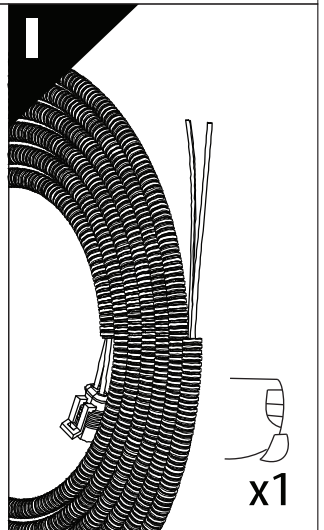

Installation Manual

PART NUMBER(S)	Model Year
TESS 14162 ROLL	Toyota Hilux Revo GR 2025+
Cab(s)	Installation Time / Weight
Double Cab	40-60 minutes / 53-57 kg

N1

x1

Ø 25 mm

4 mm

1 - 25 Nm

10, 12, 13, 17 mm

7

REUSE IN STEP 40

8

REUSE IN STEP 39

9

12 mm

 **REUSE IN STEP 38**  

10

11

12

13

16

Ø 25 mm

Rust Protection

CAUTION

max: 2 mm

x1

x4

38

12 mm

USE FROM STEP 9

39

USE FROM STEP 8

40