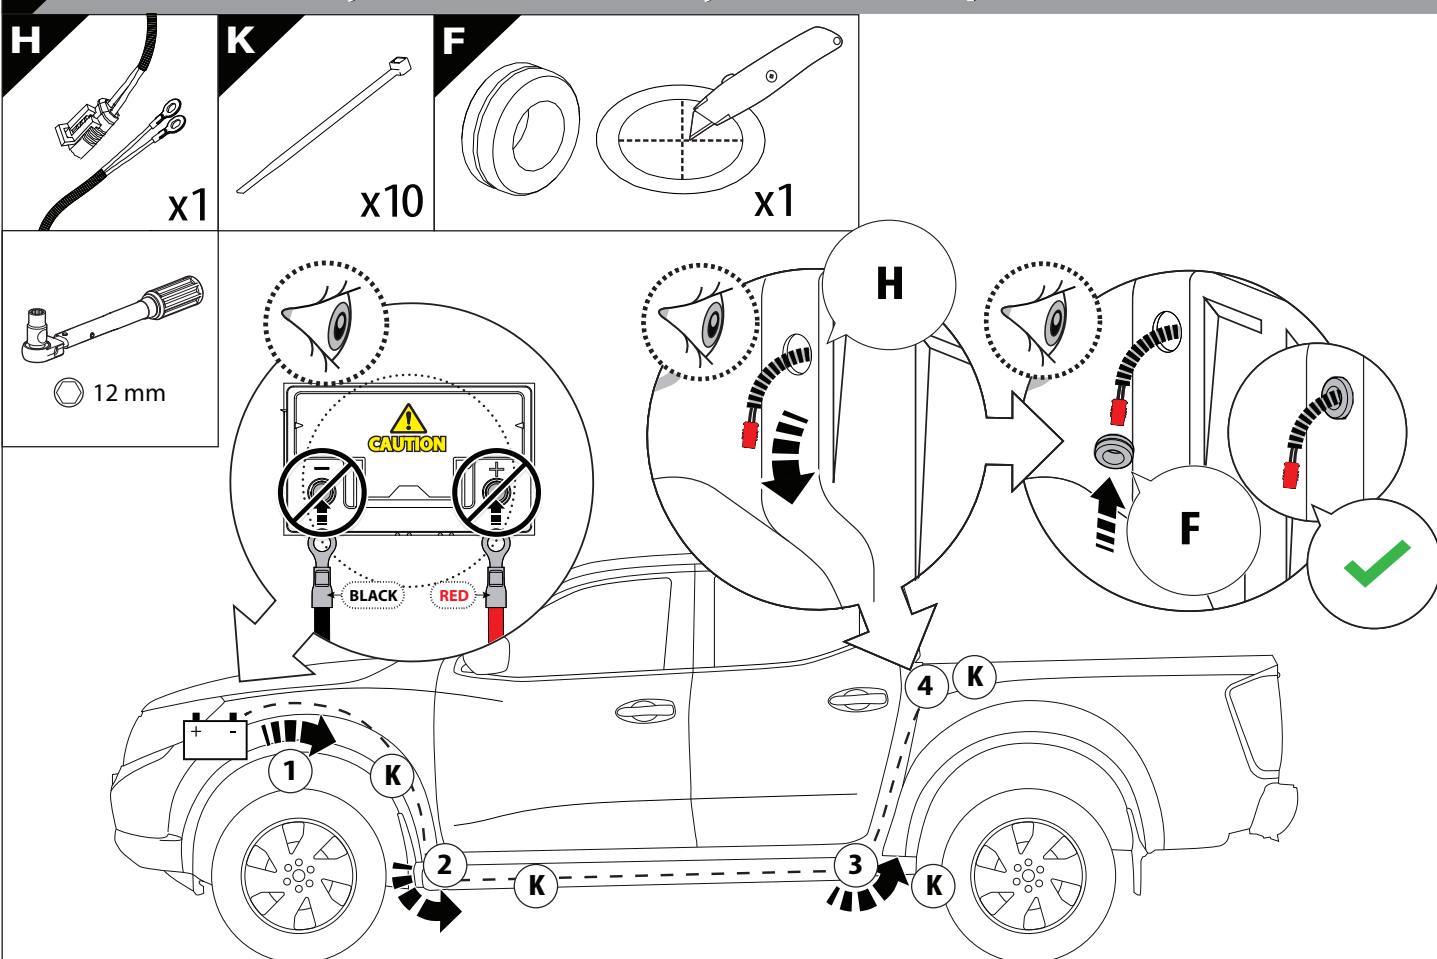

CAUTION

5 mm

18 Only to be installed by authorized personnel

21

I **J** x2

10 mm

4 Nm

MODEL YEAR	LIGHTS	CAR	TESSERA ROLL+
HILUX 2016+/2021+	BEAM		
HILUX 2016+	STOP		
HILUX 2021+	STOP		