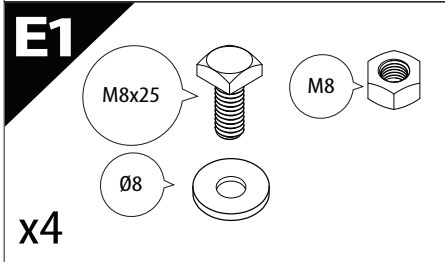

Installation Manual

PART NUMBER(S)	Model Year
TESS 14162 ROLL	Toyota Hilux Revo GR 2025+
Cab(s)	Installation Time / Weight
Double Cab	40-60 minutes / 53-57 kg

N1

x1

Ø 25 mm

4 mm

1 - 25 Nm

10, 12, 13, 17 mm

x1

B

A

KITS

L

3

4

6.1 **CAUTION** Basic Version ✓ & Basic+S-KIT Version ✓

11

12

13

16

Ø 25 mm

Rust Protection

CAUTION

max: 2 mm