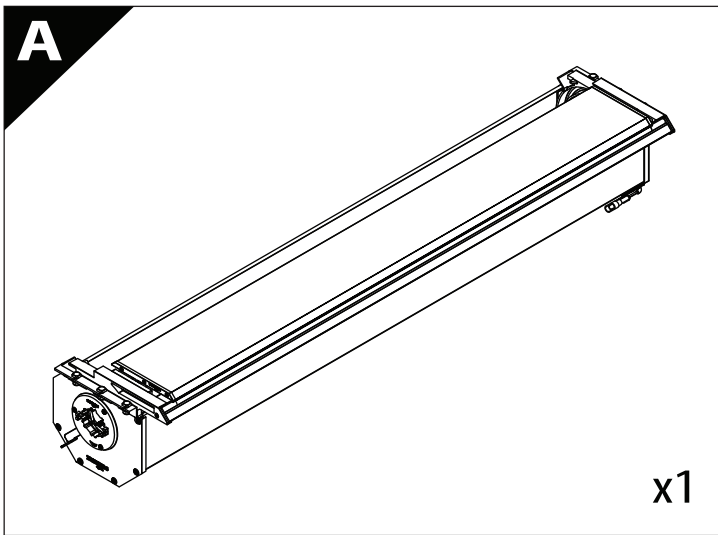

Installation Manual

PART NUMBER(S)	Model Year
TESS 14162 ROLL	Toyota Hilux Revo GR 2025+
Cab(s)	Installation Time / Weight
Double Cab	40-60 minutes / 53-57 kg

N1

x1

Ø 25 mm

4 mm

1 - 25 Nm

10, 12, 13, 17 mm