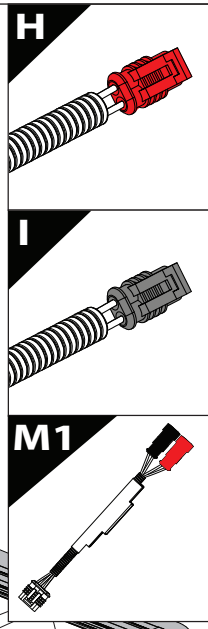

Installation Manual

PART NUMBER(S)	Model Year
TESS 14162 ROLL	Toyota Hilux Revo GR 2025+
Cab(s)	Installation Time / Weight
Double Cab	40-60 minutes / 53-57 kg

N1

x1

Ø 25 mm

4 mm

1 - 25 Nm

10, 12, 13, 17 mm

22

H₂O

H₂O

26

27

28

CAUTION	
Basic+E-KIT Version	
E-KIT MANUAL	
M2 ✓ 	M1 ✗

32

CAUTION !

CAUTION !

35

E1

x4

36

N1

E1

x1

x4

38

12 mm

USE FROM STEP 9

39

USE FROM STEP 8

40