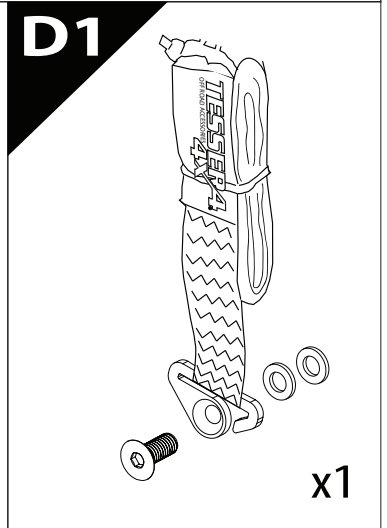

Installation Manual

PART NUMBER(S)	Model Year
TESS 14162 ROLL	Toyota Hilux Revo GR 2025+
Cab(s)	Installation Time / Weight
Double Cab	40-60 minutes / 53-57 kg

N1

x1

Ø 25 mm

4 mm

1 - 25 Nm

10, 12, 13, 17 mm

x1

B

A

KITS

L

3

4

6.1 **CAUTION** Basic Version ✓ & Basic+S-KIT Version ✓