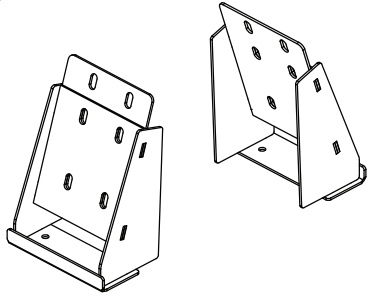

Installation Manual

PART NUMBER(S)	Model Year
TESS 14162 ROLL	Toyota Hilux Revo GR 2025+
Cab(s)	Installation Time / Weight
Double Cab	40-60 minutes / 53-57 kg

N1

x1

Ø 25 mm

4 mm

1 - 25 Nm

10, 12, 13, 17 mm

x1

B

A

KITS

L

3

4

6.1 **CAUTION** Basic Version ✓ & Basic+S-KIT Version ✓