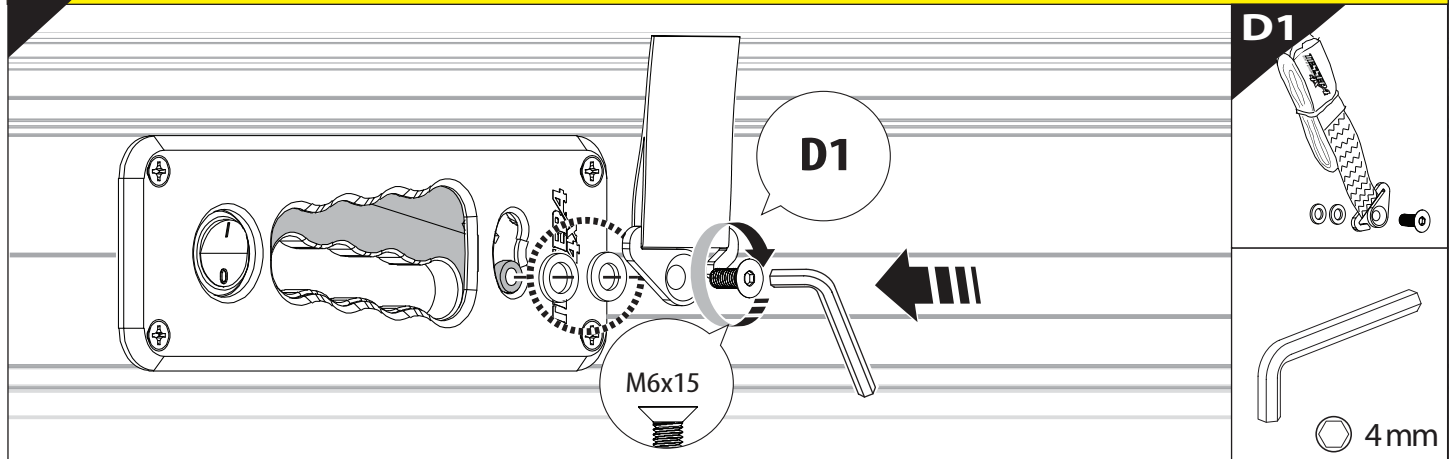

Installation Manual

PART NUMBER(S)	Model Year
TESS 1445 ROLL	Maxus T60 / T90EV 2023+
Cab(s)	Installation Time / Weight
Double Cab	40-60 minutes / 53-57 kg

B

A

KITS

L

3

4

6.1 **CAUTION** Basic Version ✓ & Basic+S-KIT Version ✓

7

- A = 200mm ~ 300mm
- B = 200mm ~ 300mm
- C = 280mm ~ 300mm
- D = C-100mm

! TRY TO FIND FREE & STRAIGHT SPOTS IN THESE DIMENSIONS ACCORDINGLY

8

Ø 25 mm