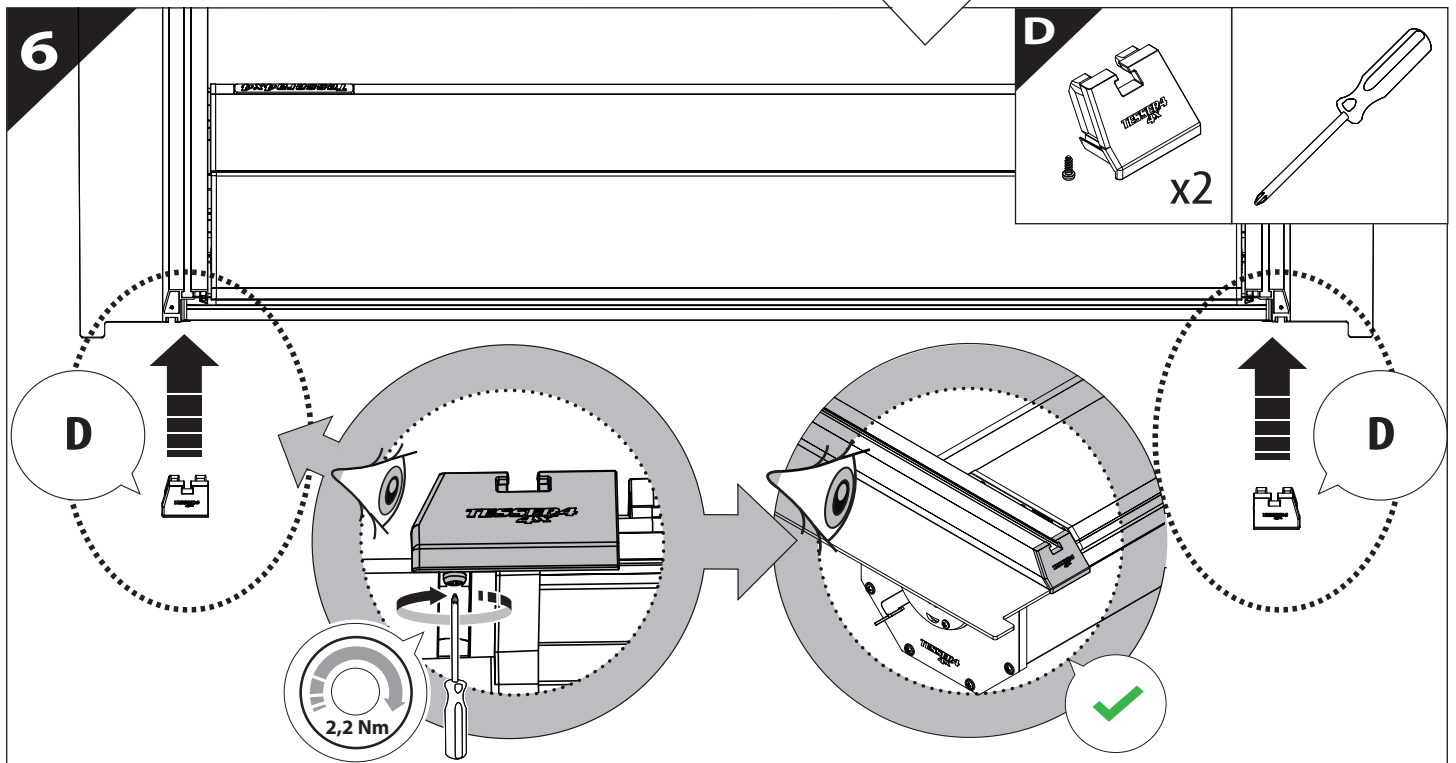

Installation Manual

PART NUMBER(S)	Model Year
TESS 1445 ROLL	Maxus T60 / T90EV 2023+
Cab(s)	Installation Time / Weight
Double Cab	40-60 minutes / 53-57 kg

B

A

KITS

L

3

4

6.1 **CAUTION** Basic Version ✓ & Basic+S-KIT Version ✓

7

- A = 200mm ~ 300mm
- B = 200mm ~ 300mm
- C = 280mm ~ 300mm
- D = C-100mm

! TRY TO FIND FREE & STRAIGHT SPOTS IN THESE DIMENSIONS ACCORDINGLY

8

Ø 25 mm