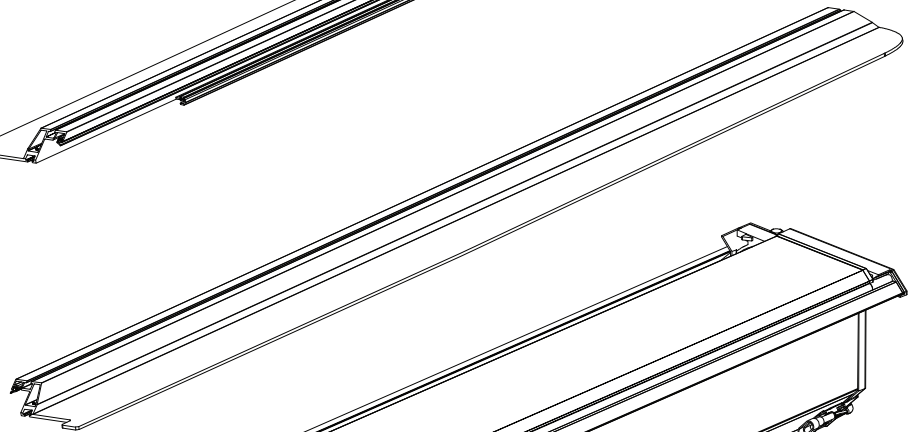

Installation Manual

PART NUMBER(S)	Model Year
TESS 1445 ROLL	Maxus T60 / T90EV 2023+
Cab(s)	Installation Time / Weight
Double Cab	40-60 minutes / 53-57 kg

B

A

KITS

L

3

4

6.1 **CAUTION** Basic Version ✓ & Basic+S-KIT Version ✓

7

- A = 200mm ~ 300mm
- B = 200mm ~ 300mm
- C = 280mm ~ 300mm
- D = C-100mm

! TRY TO FIND FREE & STRAIGHT SPOTS IN THESE DIMENSIONS ACCORDINGLY

8

Ø 25 mm