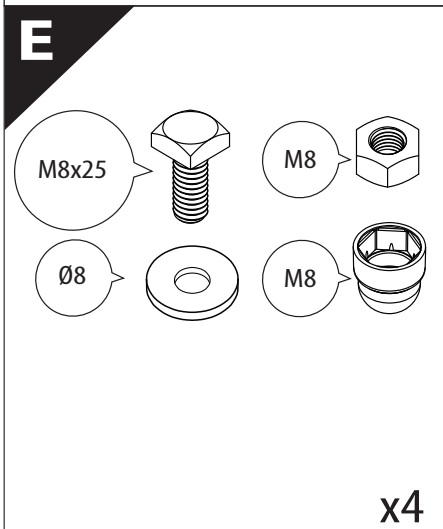

Installation Manual

PART NUMBER(S)	Model Year
TESS 1445 ROLL	Maxus T60 / T90EV 2023+
Cab(s)	Installation Time / Weight
Double Cab	40-60 minutes / 53-57 kg

B

A

KITS

L

3

4

6.1 **CAUTION** Basic Version ✓ & Basic+S-KIT Version ✓

7

- A = 200mm ~ 300mm
- B = 200mm ~ 300mm
- C = 280mm ~ 300mm
- D = C-100mm

! TRY TO FIND FREE & STRAIGHT SPOTS IN THESE DIMENSIONS ACCORDINGLY

8

Ø 25 mm

E

3 mm

9 mm

CAUTION

or

3 mm

9 mm

CAUTION