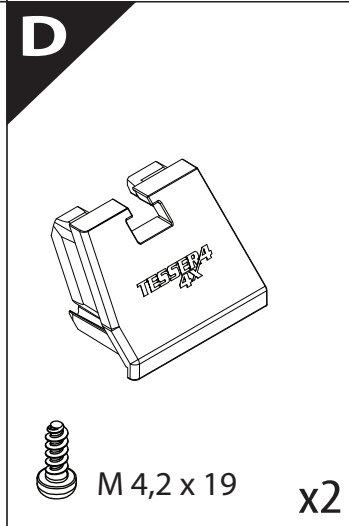

Installation Manual

PART NUMBER(S)	Model Year
TESS 1445 ROLL	Maxus T60 / T90EV 2023+
Cab(s)	Installation Time / Weight
Double Cab	40-60 minutes / 53-57 kg

B

A

KITS

L

3

4

6.1 **CAUTION** Basic Version ✓ & Basic+S-KIT Version ✓

7

- A = 200mm ~ 300mm
- B = 200mm ~ 300mm
- C = 280mm ~ 300mm
- D = C-100mm

! TRY TO FIND FREE & STRAIGHT SPOTS IN THESE DIMENSIONS ACCORDINGLY

8

Ø 25 mm