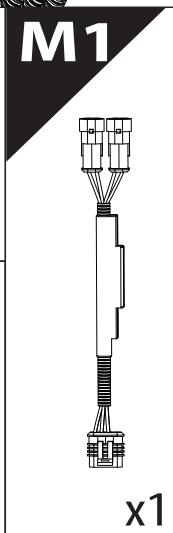

Installation Manual

PART NUMBER(S)	Model Year
TESS 1445 ROLL	Maxus T60 / T90EV 2023+
Cab(s)	Installation Time / Weight
Double Cab	40-60 minutes / 53-57 kg

B

A

KITS

L

3

4

6.1 **CAUTION** Basic Version ✓ & Basic+S-KIT Version ✓

7

- A = 200mm ~ 300mm
- B = 200mm ~ 300mm
- C = 280mm ~ 300mm
- D = C-100mm

! TRY TO FIND FREE & STRAIGHT SPOTS IN THESE DIMENSIONS ACCORDINGLY

8

Ø 25 mm