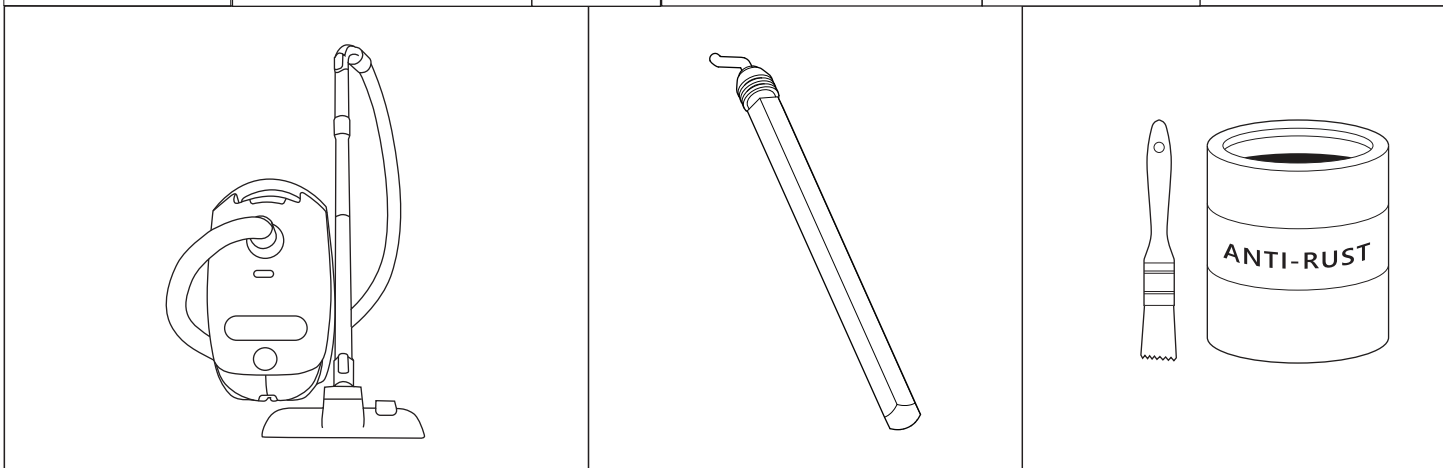

Installation Manual

PART NUMBER(S)	Model Year
TESS 1445 ROLL	Maxus T60 / T90EV 2023+
Cab(s)	Installation Time / Weight
Double Cab	40-60 minutes / 53-57 kg

B

A

KITS

L

3

4