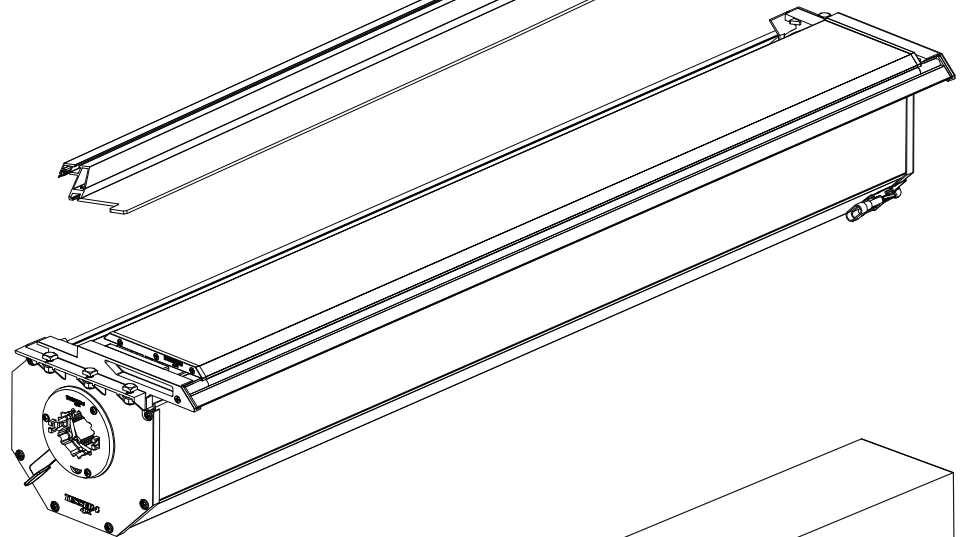

Installation Manual

PART NUMBER(S)	Model Year
TESS 1445 ROLL	Maxus T60 / T90EV 2023+
Cab(s)	Installation Time / Weight
Double Cab	40-60 minutes / 53-57 kg

B

A

KITS

L

3

4