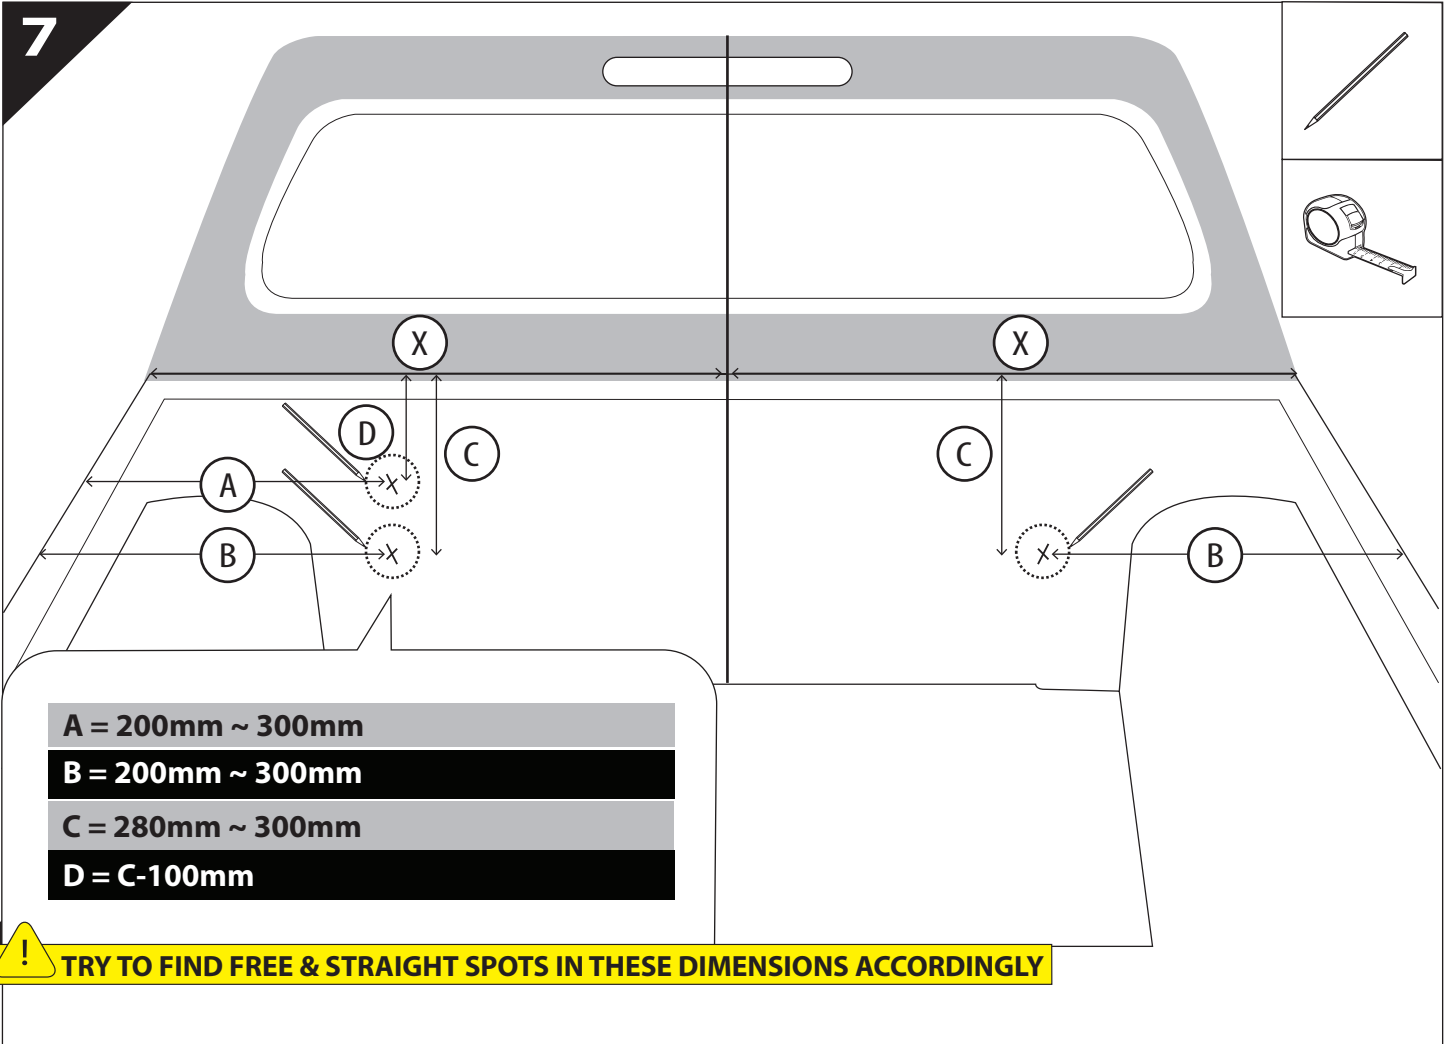

Installation Manual

PART NUMBER(S)	Model Year
TESS 1445 ROLL	Maxus T60 / T90EV 2023+
Cab(s)	Installation Time / Weight
Double Cab	40-60 minutes / 53-57 kg

B

A

KITS

L

3

4

6.1 **CAUTION** Basic Version ✓ & Basic+S-KIT Version ✓

7

- A = 200mm ~ 300mm
- B = 200mm ~ 300mm
- C = 280mm ~ 300mm
- D = C-100mm

! TRY TO FIND FREE & STRAIGHT SPOTS IN THESE DIMENSIONS ACCORDINGLY

8

Ø 25 mm