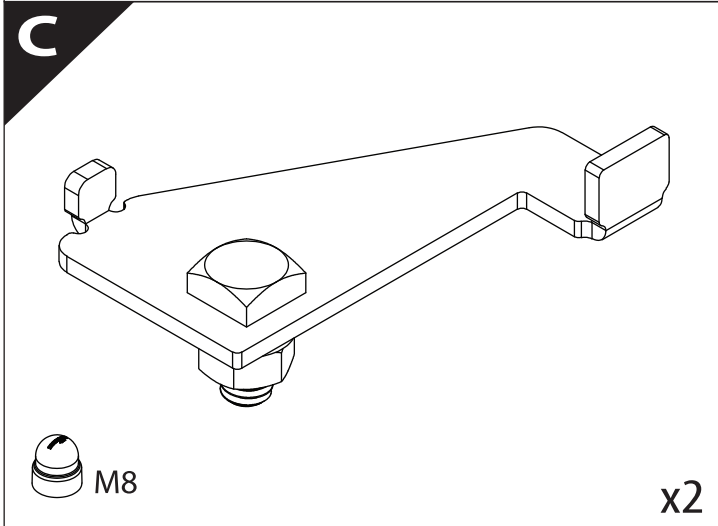

Installation Manual

PART NUMBER(S)	Model Year
TESS 1445 ROLL	Maxus T60 / T90EV 2023+
Cab(s)	Installation Time / Weight
Double Cab	40-60 minutes / 53-57 kg

B

A

KITS

L

3

4

6.1 **CAUTION** Basic Version ✓ & Basic+S-KIT Version ✓

7

- A = 200mm ~ 300mm
- B = 200mm ~ 300mm
- C = 280mm ~ 300mm
- D = C-100mm

! TRY TO FIND FREE & STRAIGHT SPOTS IN THESE DIMENSIONS ACCORDINGLY

8

Ø 25 mm