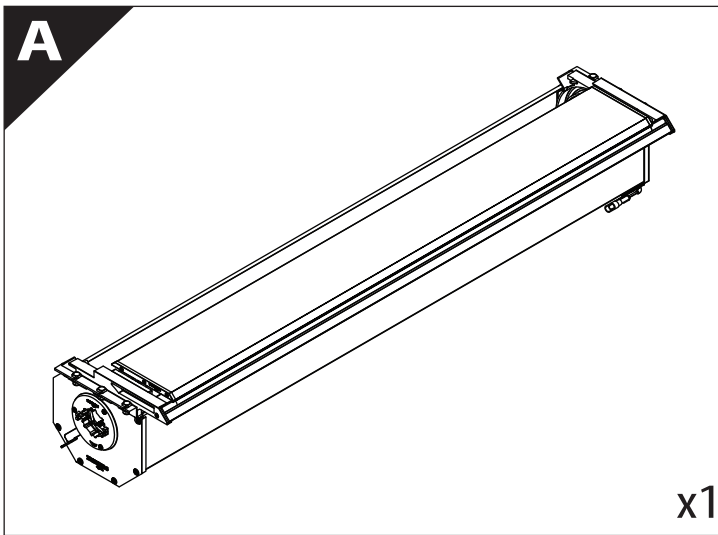

Installation Manual

PART NUMBER(S)	Model Year
TESS 1445 ROLL	Maxus T60 / T90EV 2023+
Cab(s)	Installation Time / Weight
Double Cab	40-60 minutes / 53-57 kg

B

A

KITS

L

3

4

6.1 **CAUTION** Basic Version ✓ & Basic+S-KIT Version ✓

7

- A = 200mm ~ 300mm
- B = 200mm ~ 300mm
- C = 280mm ~ 300mm
- D = C-100mm

! TRY TO FIND FREE & STRAIGHT SPOTS IN THESE DIMENSIONS ACCORDINGLY

8

Ø 25 mm