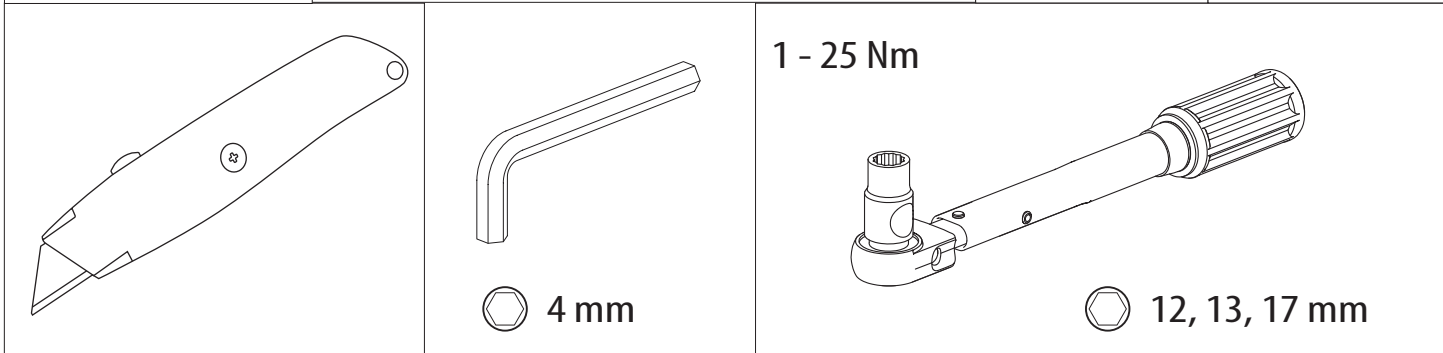

Installation Manual

PART NUMBER(S)	Model Year
TESS 1445 ROLL	Maxus T60 / T90EV 2023+
Cab(s)	Installation Time / Weight
Double Cab	40-60 minutes / 53-57 kg

B

A

KITS

L

3

4

6.1 **CAUTION** Basic Version ✓ & Basic+S-KIT Version ✓

7

- A = 200mm ~ 300mm
- B = 200mm ~ 300mm
- C = 280mm ~ 300mm
- D = C-100mm

! TRY TO FIND FREE & STRAIGHT SPOTS IN THESE DIMENSIONS ACCORDINGLY

8

Ø 25 mm