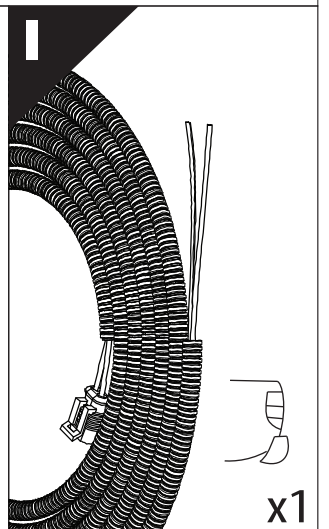

Installation Manual

PART NUMBER(S)	Model Year
TESS 1445 ROLL	Maxus T60 / T90EV 2023+
Cab(s)	Installation Time / Weight
Double Cab	40-60 minutes / 53-57 kg

B

A

KITS

L

3

4

6.1 **CAUTION** Basic Version ✓ & Basic+S-KIT Version ✓

7

- A = 200mm ~ 300mm
- B = 200mm ~ 300mm
- C = 280mm ~ 300mm
- D = C-100mm

! TRY TO FIND FREE & STRAIGHT SPOTS IN THESE DIMENSIONS ACCORDINGLY

8

Ø 25 mm

G

24

25

CAUTION !

26

x4

27

N

E

3 mm

9 mm

CAUTION

or

3 mm

9 mm

CAUTION