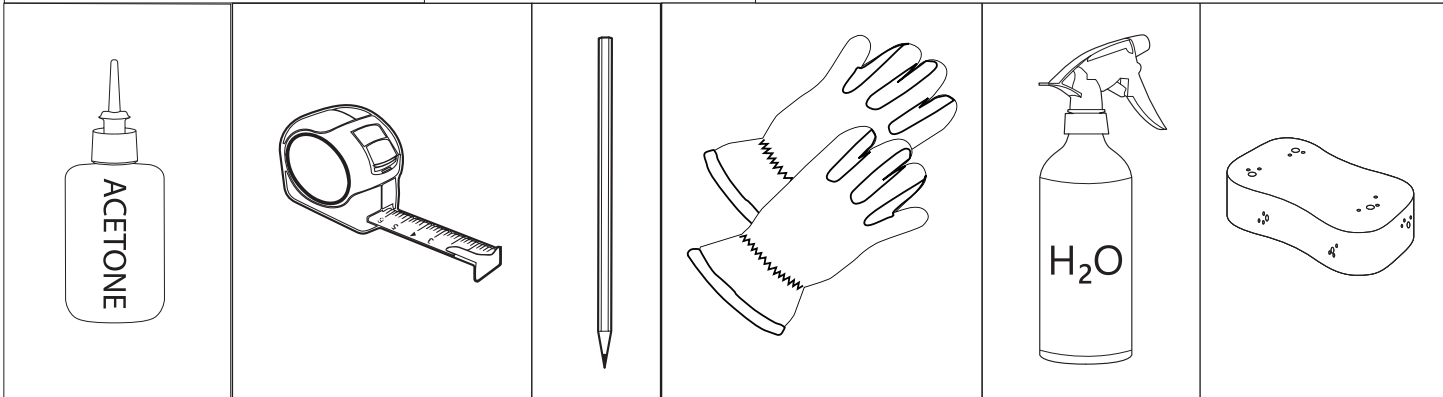

Installation Manual

PART NUMBER(S)	Model Year
TESS 1445 ROLL	Maxus T60 / T90EV 2023+
Cab(s)	Installation Time / Weight
Double Cab	40-60 minutes / 53-57 kg

B

A

KITS

L

3

4

6.1 **CAUTION** Basic Version ✓ & Basic+S-KIT Version ✓

7

- A = 200mm ~ 300mm
- B = 200mm ~ 300mm
- C = 280mm ~ 300mm
- D = C-100mm

! TRY TO FIND FREE & STRAIGHT SPOTS IN THESE DIMENSIONS ACCORDINGLY

8

Ø 25 mm