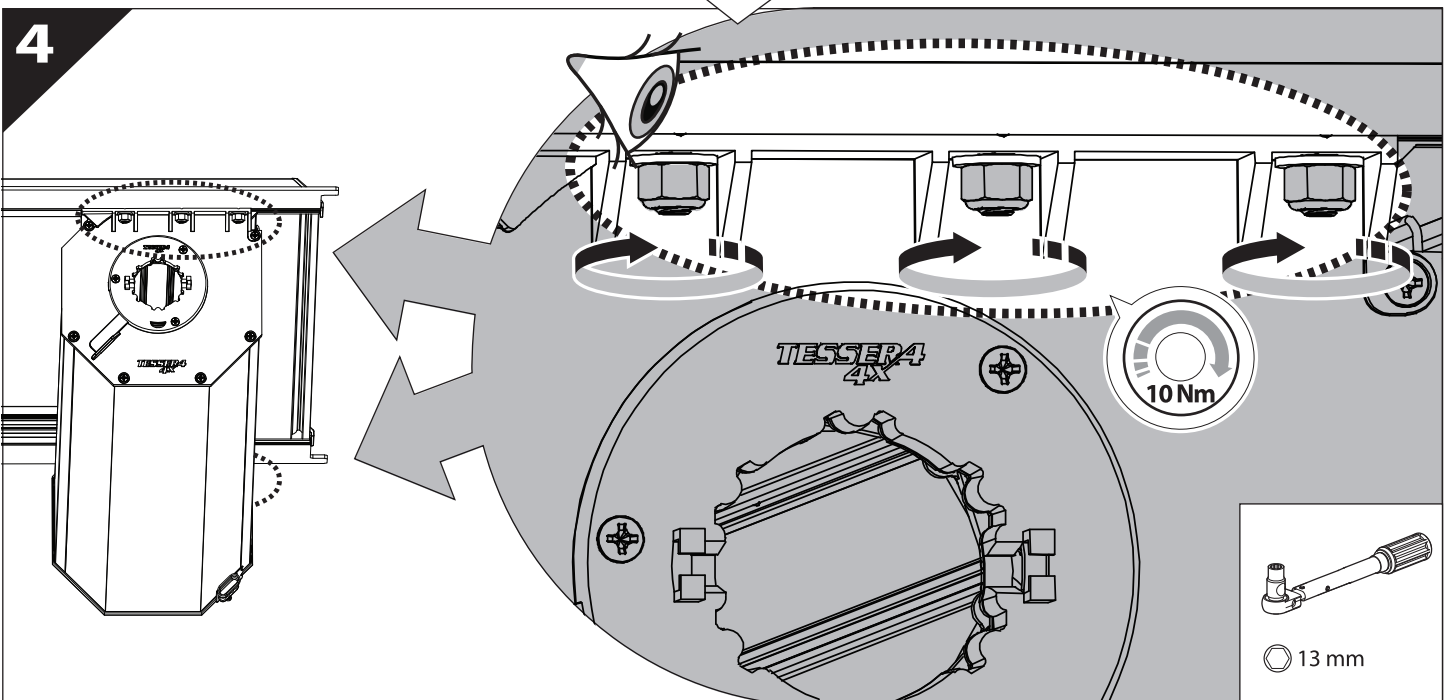

Installation Manual

PART NUMBER(S)	Model Year
TESS 1445 ROLL	Maxus T60 / T90EV 2023+
Cab(s)	Installation Time / Weight
Double Cab	40-60 minutes / 53-57 kg

B

A

KITS

L

3

4

6.1 **CAUTION** Basic Version ✓ & Basic+S-KIT Version ✓

7

- A = 200mm ~ 300mm
- B = 200mm ~ 300mm
- C = 280mm ~ 300mm
- D = C-100mm

! TRY TO FIND FREE & STRAIGHT SPOTS IN THESE DIMENSIONS ACCORDINGLY

8

Ø 25 mm