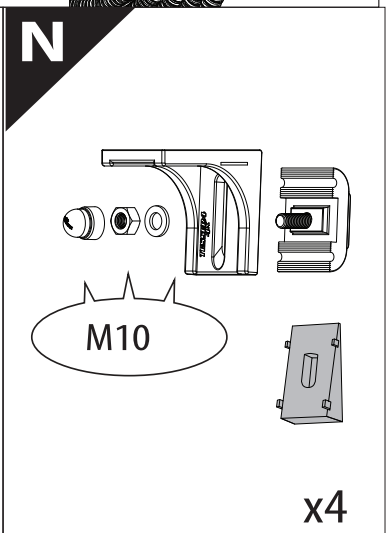

Installation Manual

PART NUMBER(S)	Model Year
TESS 1445 ROLL	Maxus T60 / T90EV 2023+
Cab(s)	Installation Time / Weight
Double Cab	40-60 minutes / 53-57 kg

B

A

KITS

L

3

4

6.1 **CAUTION** Basic Version ✓ & Basic+S-KIT Version ✓

7

- A = 200mm ~ 300mm
- B = 200mm ~ 300mm
- C = 280mm ~ 300mm
- D = C-100mm

! TRY TO FIND FREE & STRAIGHT SPOTS IN THESE DIMENSIONS ACCORDINGLY

8

Ø 25 mm