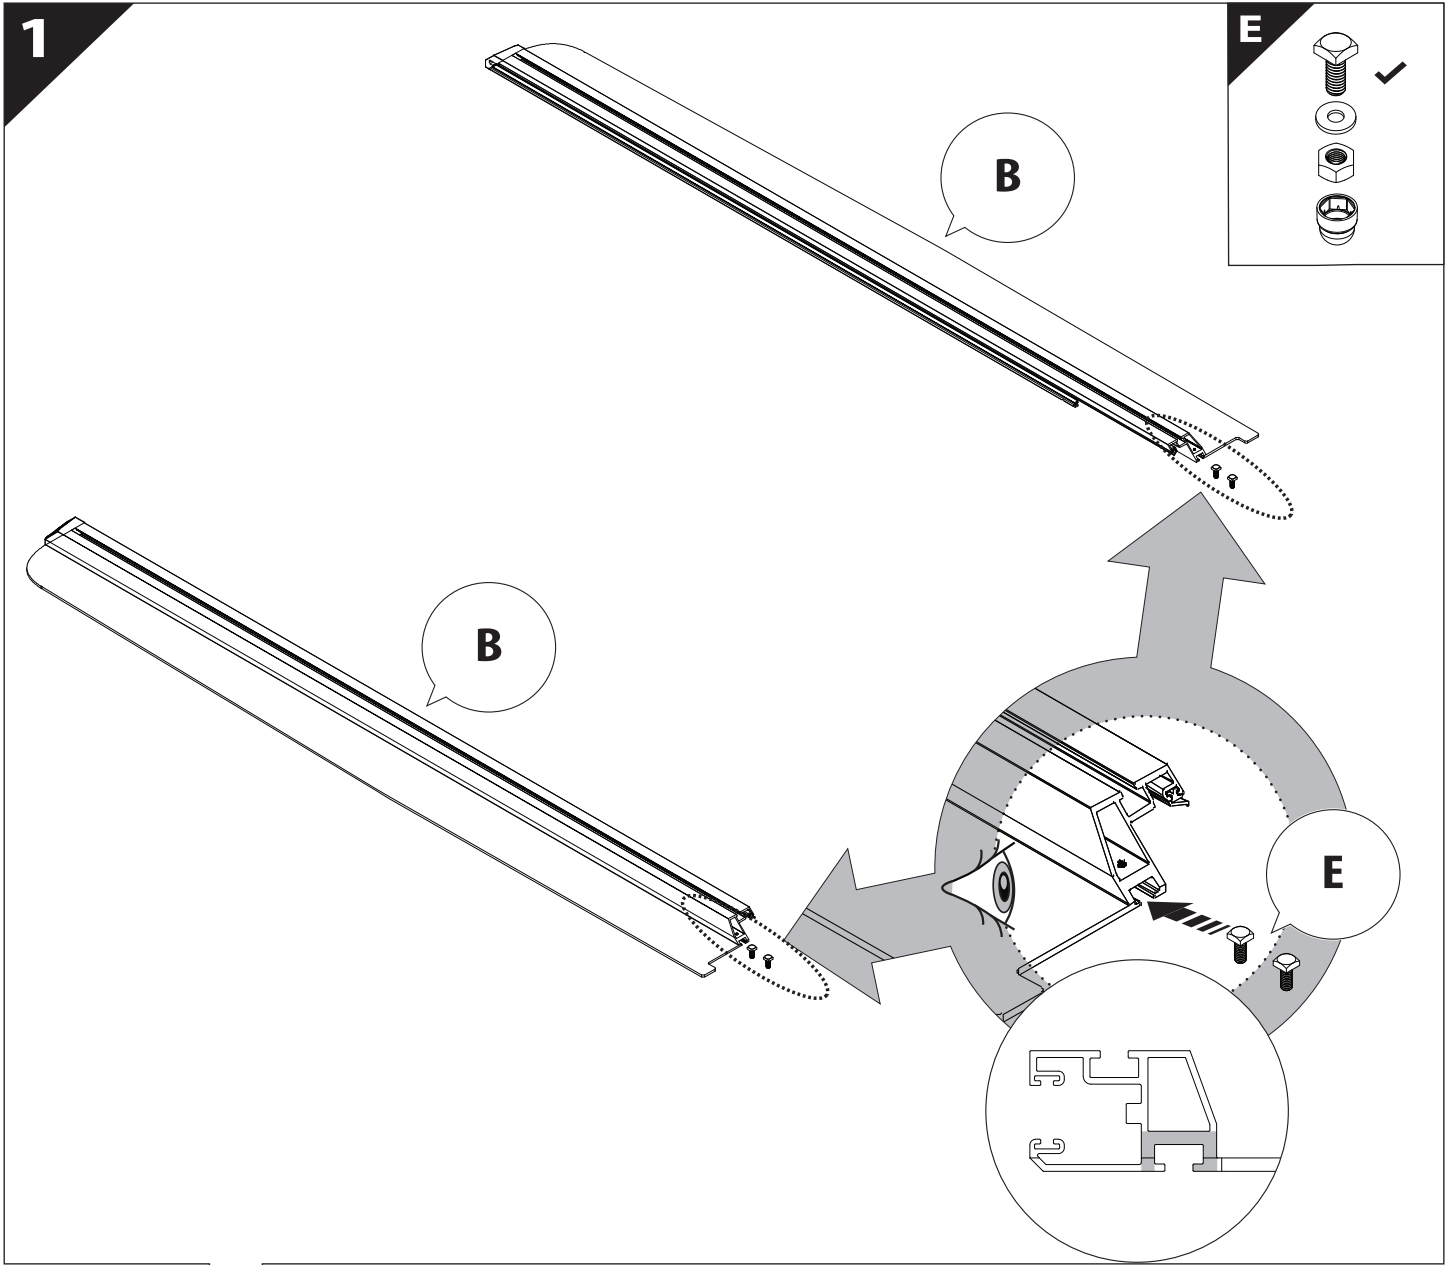

Installation Manual

PART NUMBER(S)	Model Year
TESS 1445 ROLL	Maxus T60 / T90EV 2023+
Cab(s)	Installation Time / Weight
Double Cab	40-60 minutes / 53-57 kg

B

A

KITS

L

3

4

6.1 **CAUTION** Basic Version ✓ & Basic+S-KIT Version ✓

7

- A = 200mm ~ 300mm
- B = 200mm ~ 300mm
- C = 280mm ~ 300mm
- D = C-100mm

! TRY TO FIND FREE & STRAIGHT SPOTS IN THESE DIMENSIONS ACCORDINGLY

8

Ø 25 mm