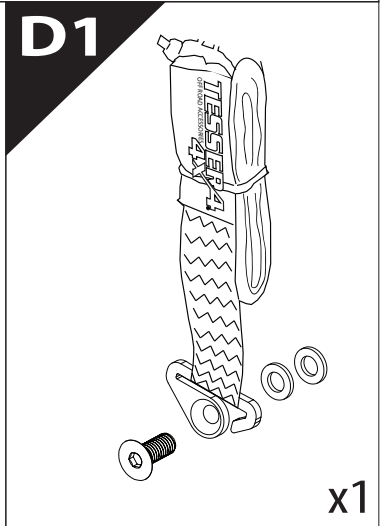

Installation Manual

PART NUMBER(S)	Model Year
TESS 1445 ROLL	Maxus T60 / T90EV 2023+
Cab(s)	Installation Time / Weight
Double Cab	40-60 minutes / 53-57 kg

B

A

KITS

L

3

4

6.1 **CAUTION** Basic Version ✓ & Basic+S-KIT Version ✓

7

- A = 200mm ~ 300mm
- B = 200mm ~ 300mm
- C = 280mm ~ 300mm
- D = C-100mm

! TRY TO FIND FREE & STRAIGHT SPOTS IN THESE DIMENSIONS ACCORDINGLY

8

Ø 25 mm