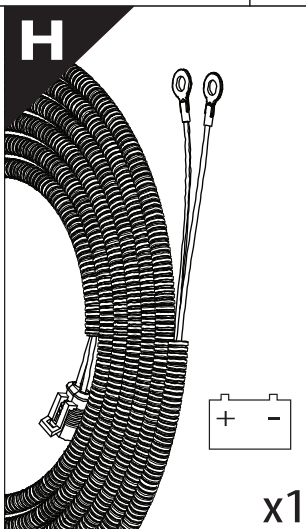

Installation Manual

PART NUMBER(S)	Model Year
TESS 1445 ROLL	Maxus T60 / T90EV 2023+
Cab(s)	Installation Time / Weight
Double Cab	40-60 minutes / 53-57 kg

B

A

KITS

L

3

4

6.1 **CAUTION** Basic Version ✓ & Basic+S-KIT Version ✓

7

- A = 200mm ~ 300mm
- B = 200mm ~ 300mm
- C = 280mm ~ 300mm
- D = C-100mm

! TRY TO FIND FREE & STRAIGHT SPOTS IN THESE DIMENSIONS ACCORDINGLY

8

Ø 25 mm

G

24

25

CAUTION !

26

x4

27

N