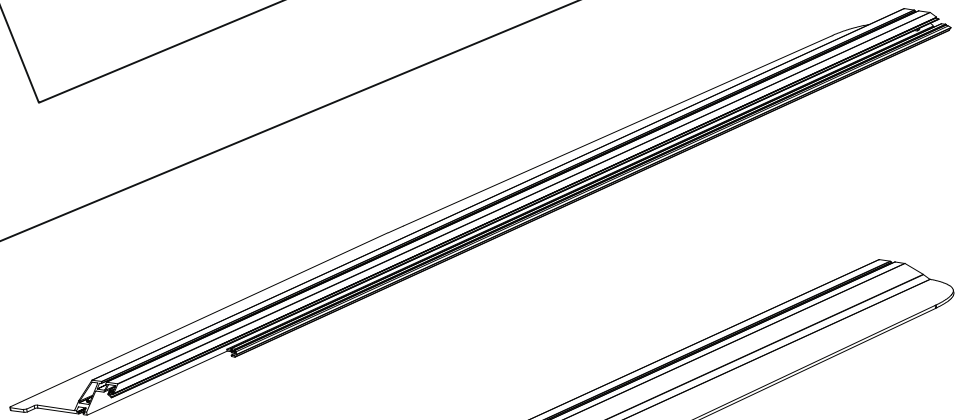

Installation Manual

PART NUMBER(S)	Model Year
TESS 1445 ROLL	Maxus T60 / T90EV 2023+
Cab(s)	Installation Time / Weight
Double Cab	40-60 minutes / 53-57 kg

B

A

KITS

L

3

4

6.1 **CAUTION** Basic Version ✓ & Basic+S-KIT Version ✓

7

- A = 200mm ~ 300mm
- B = 200mm ~ 300mm
- C = 280mm ~ 300mm
- D = C-100mm

! TRY TO FIND FREE & STRAIGHT SPOTS IN THESE DIMENSIONS ACCORDINGLY

8

Ø 25 mm