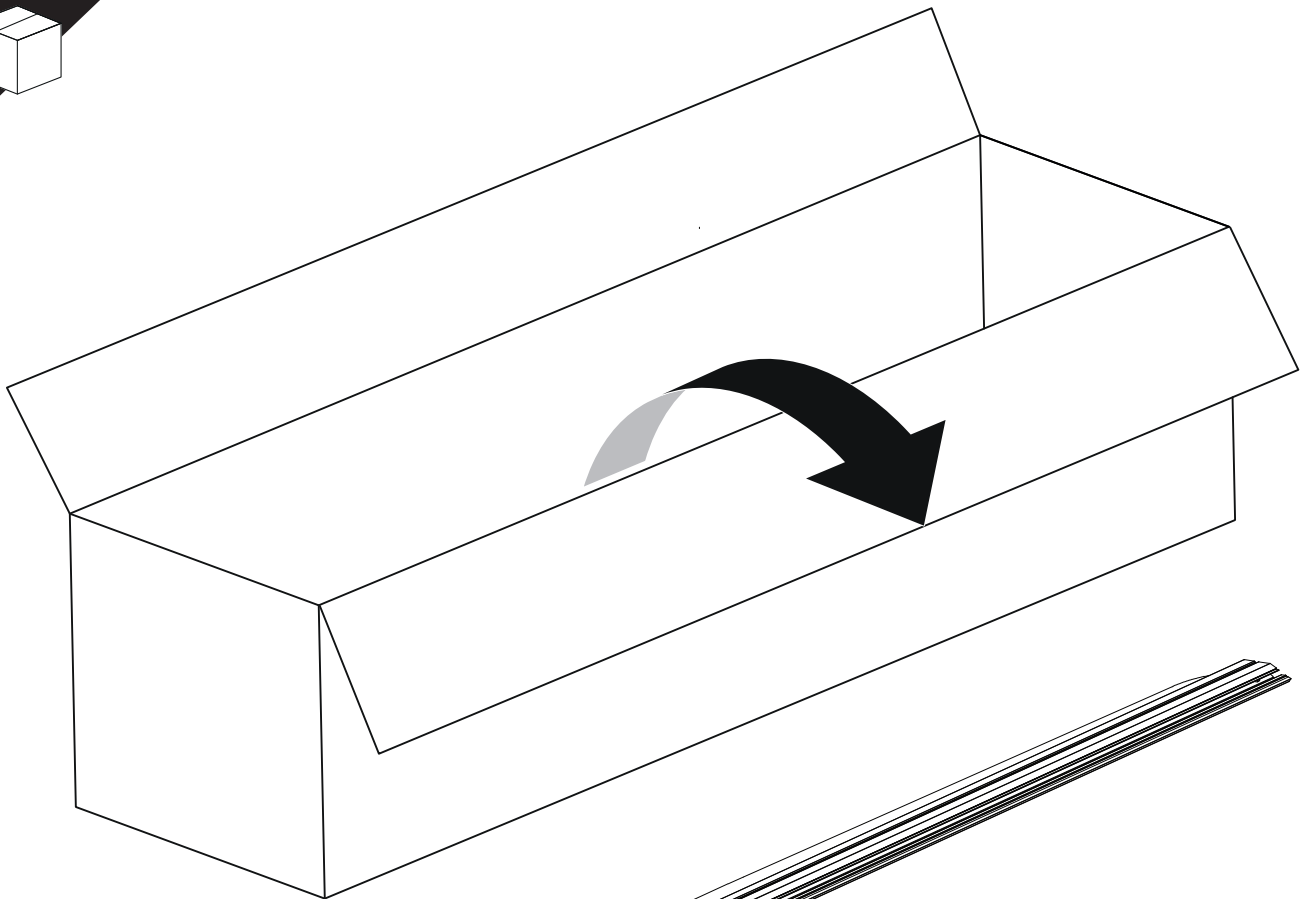

Installation Manual

PART NUMBER(S)	Model Year
TESS 1445 ROLL	Maxus T60 / T90EV 2023+
Cab(s)	Installation Time / Weight
Double Cab	40-60 minutes / 53-57 kg

B

A

KITS

L

3

4

6.1 **CAUTION** Basic Version ✓ & Basic+S-KIT Version ✓

7

- A = 200mm ~ 300mm
- B = 200mm ~ 300mm
- C = 280mm ~ 300mm
- D = C-100mm

! TRY TO FIND FREE & STRAIGHT SPOTS IN THESE DIMENSIONS ACCORDINGLY

8

Ø 25 mm