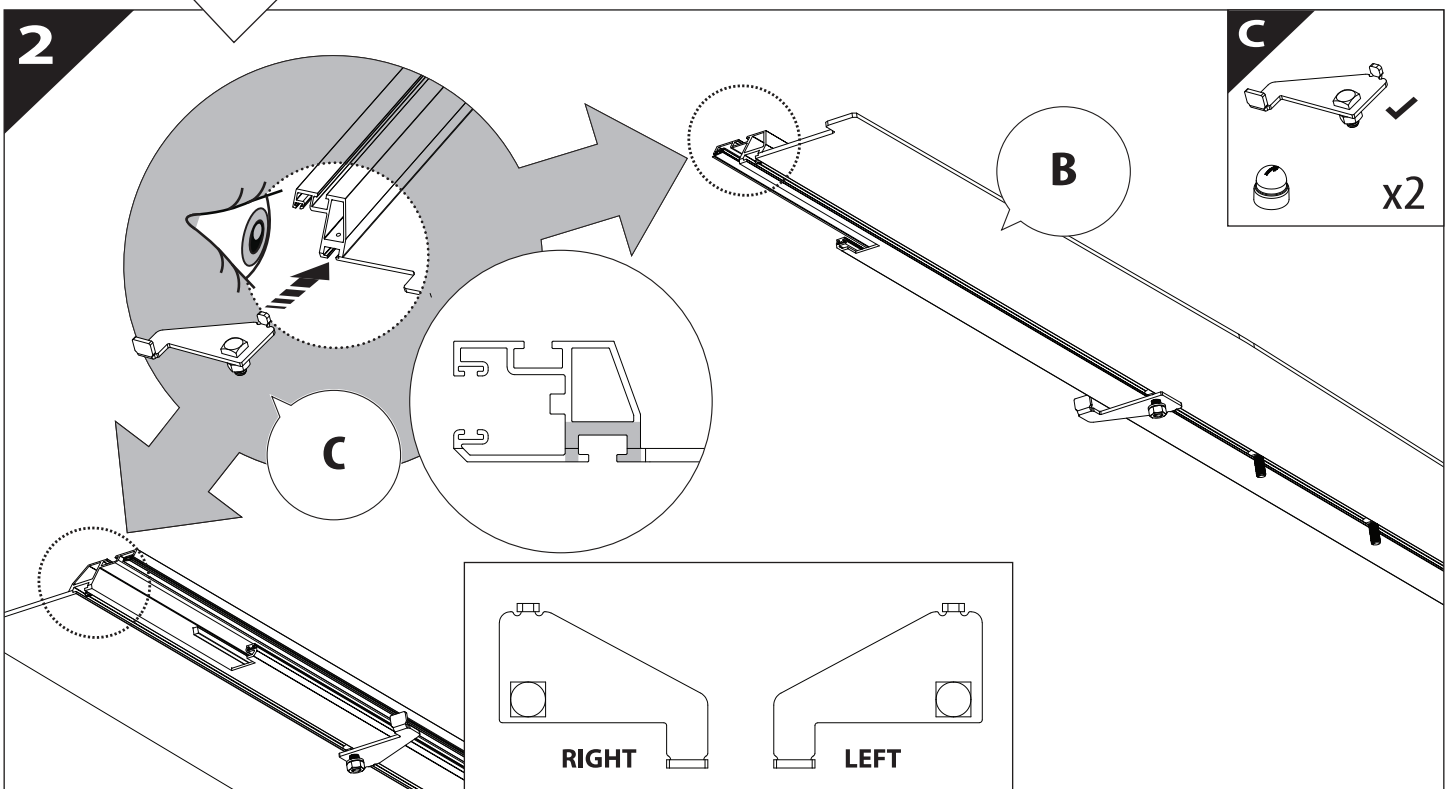

Installation Manual

PART NUMBER(S)	Model Year
TESS 1445 ROLL	Maxus T60 / T90EV 2023+
Cab(s)	Installation Time / Weight
Double Cab	40-60 minutes / 53-57 kg

B

A

KITS

L

3

4

6.1 **CAUTION** Basic Version ✓ & Basic+S-KIT Version ✓

7

- A = 200mm ~ 300mm
- B = 200mm ~ 300mm
- C = 280mm ~ 300mm
- D = C-100mm

! TRY TO FIND FREE & STRAIGHT SPOTS IN THESE DIMENSIONS ACCORDINGLY

8

Ø 25 mm