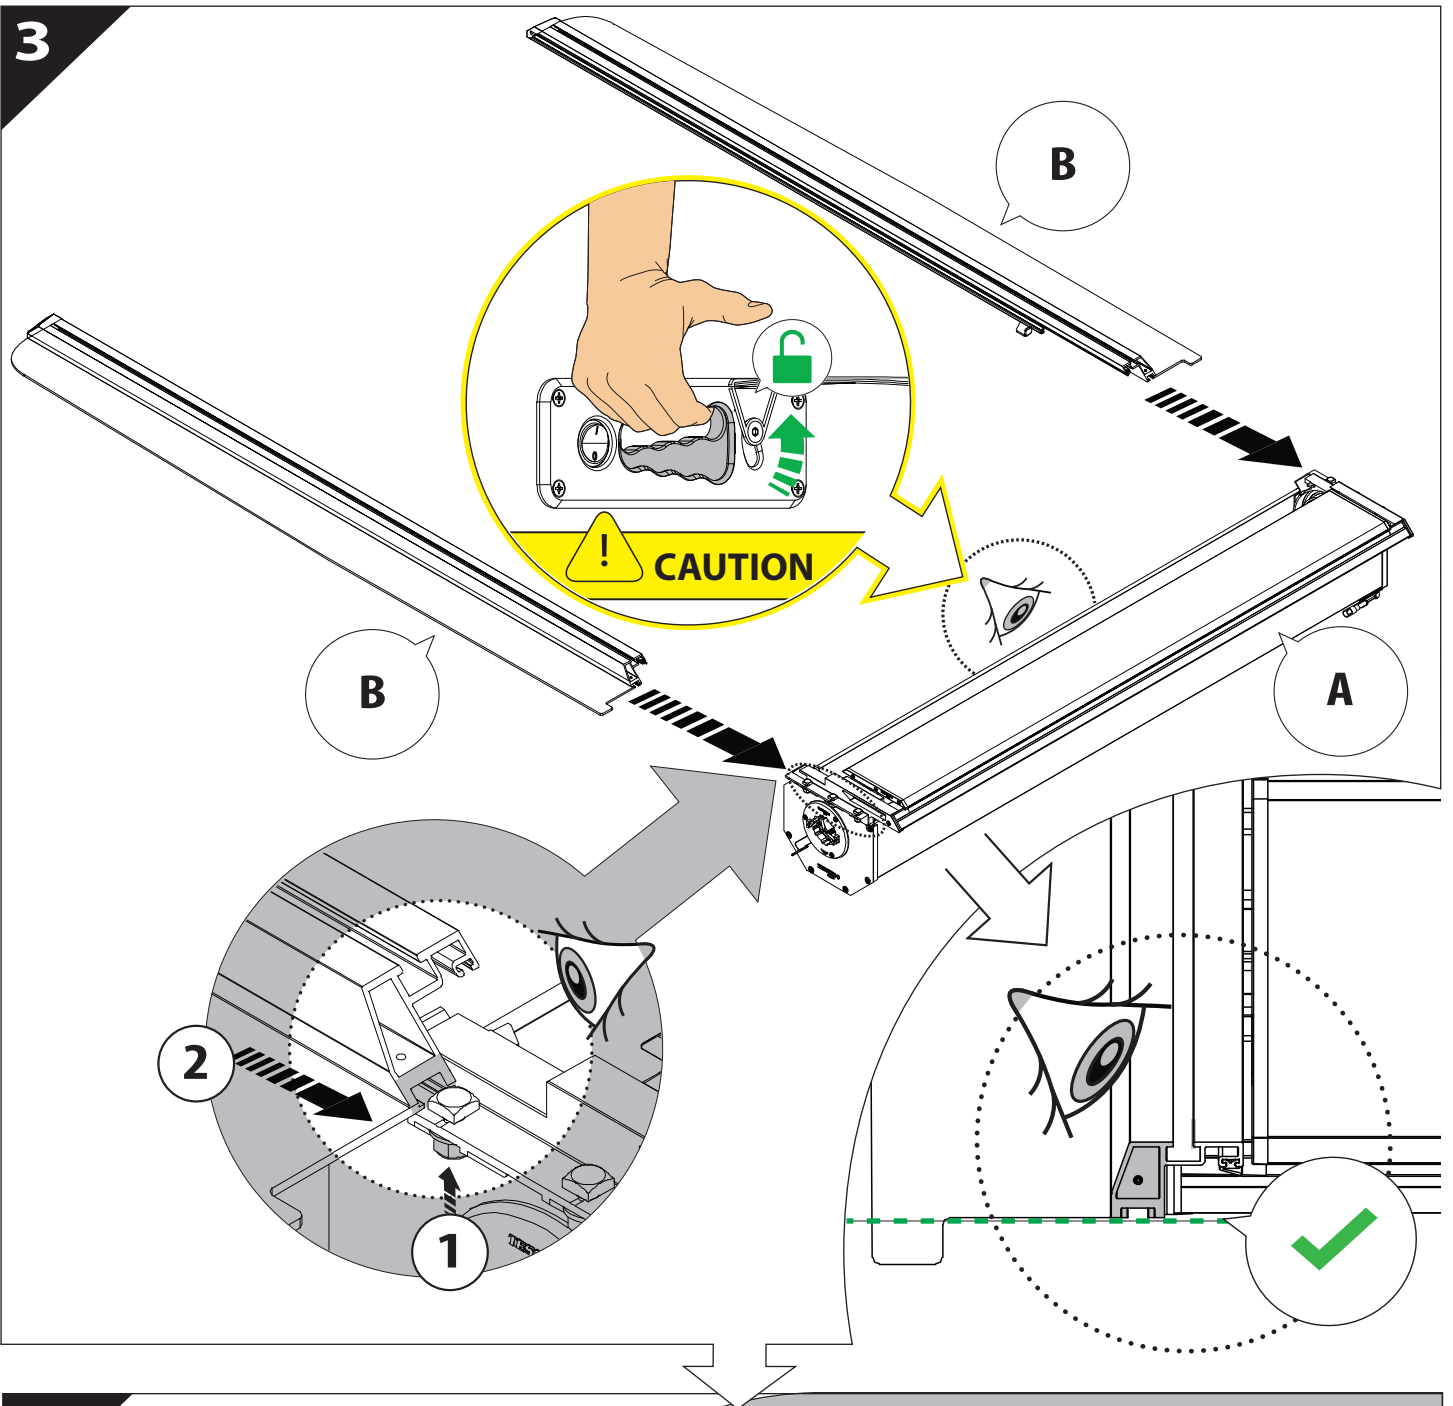

Installation Manual

PART NUMBER(S)	Model Year
TESS 1445 ROLL	Maxus T60 / T90EV 2023+
Cab(s)	Installation Time / Weight
Double Cab	40-60 minutes / 53-57 kg

B

A

KITS

L

3

4

6.1 **CAUTION** Basic Version ✓ & Basic+S-KIT Version ✓

7

- A = 200mm ~ 300mm
- B = 200mm ~ 300mm
- C = 280mm ~ 300mm
- D = C-100mm

! TRY TO FIND FREE & STRAIGHT SPOTS IN THESE DIMENSIONS ACCORDINGLY

8

Ø 25 mm