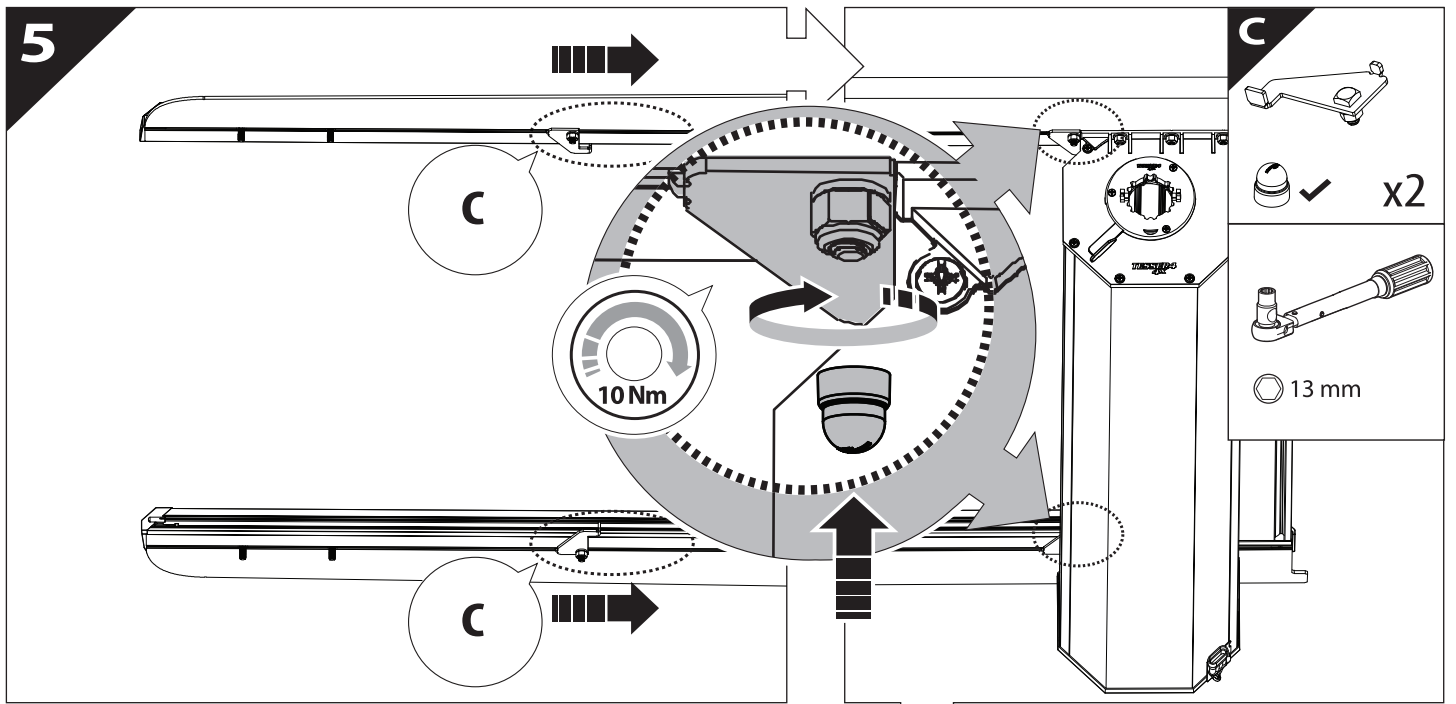

Installation Manual

PART NUMBER(S)	Model Year
TESS 1445 ROLL	Maxus T60 / T90EV 2023+
Cab(s)	Installation Time / Weight
Double Cab	40-60 minutes / 53-57 kg

B

A

KITS

L

3

4

6.1 **CAUTION** Basic Version ✓ & Basic+S-KIT Version ✓

7

- A = 200mm ~ 300mm
- B = 200mm ~ 300mm
- C = 280mm ~ 300mm
- D = C-100mm

! TRY TO FIND FREE & STRAIGHT SPOTS IN THESE DIMENSIONS ACCORDINGLY

8

Ø 25 mm