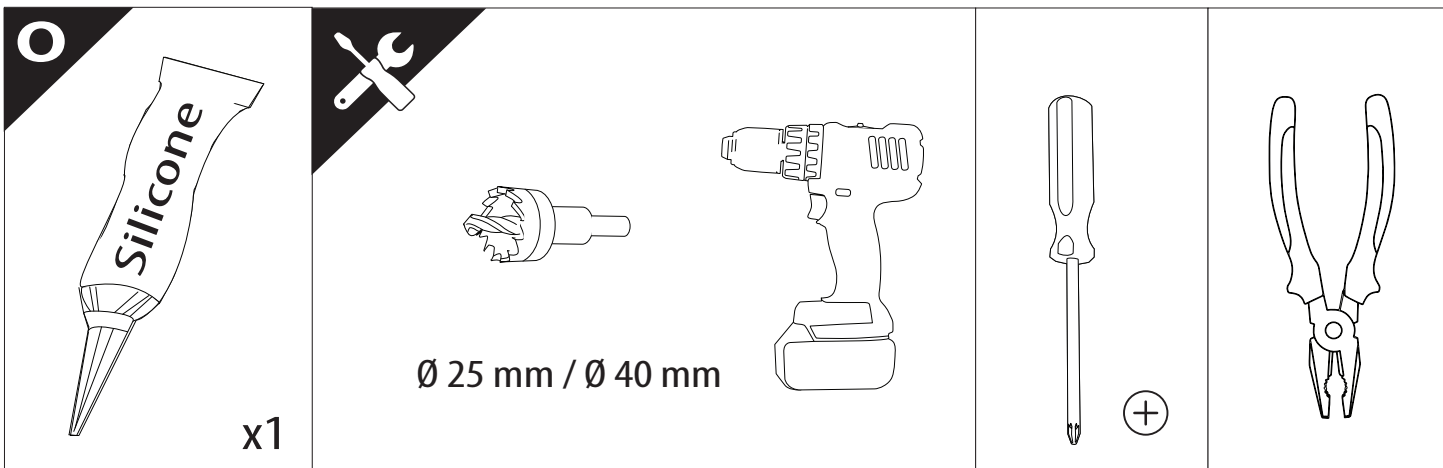

Installation Manual

PART NUMBER(S)	Model Year
TESS 1445 ROLL	Maxus T60 / T90EV 2023+
Cab(s)	Installation Time / Weight
Double Cab	40-60 minutes / 53-57 kg

B

A

KITS

L

3

4

6.1 **CAUTION** Basic Version ✓ & Basic+S-KIT Version ✓

7

- A = 200mm ~ 300mm
- B = 200mm ~ 300mm
- C = 280mm ~ 300mm
- D = C-100mm

! TRY TO FIND FREE & STRAIGHT SPOTS IN THESE DIMENSIONS ACCORDINGLY

8

Ø 25 mm