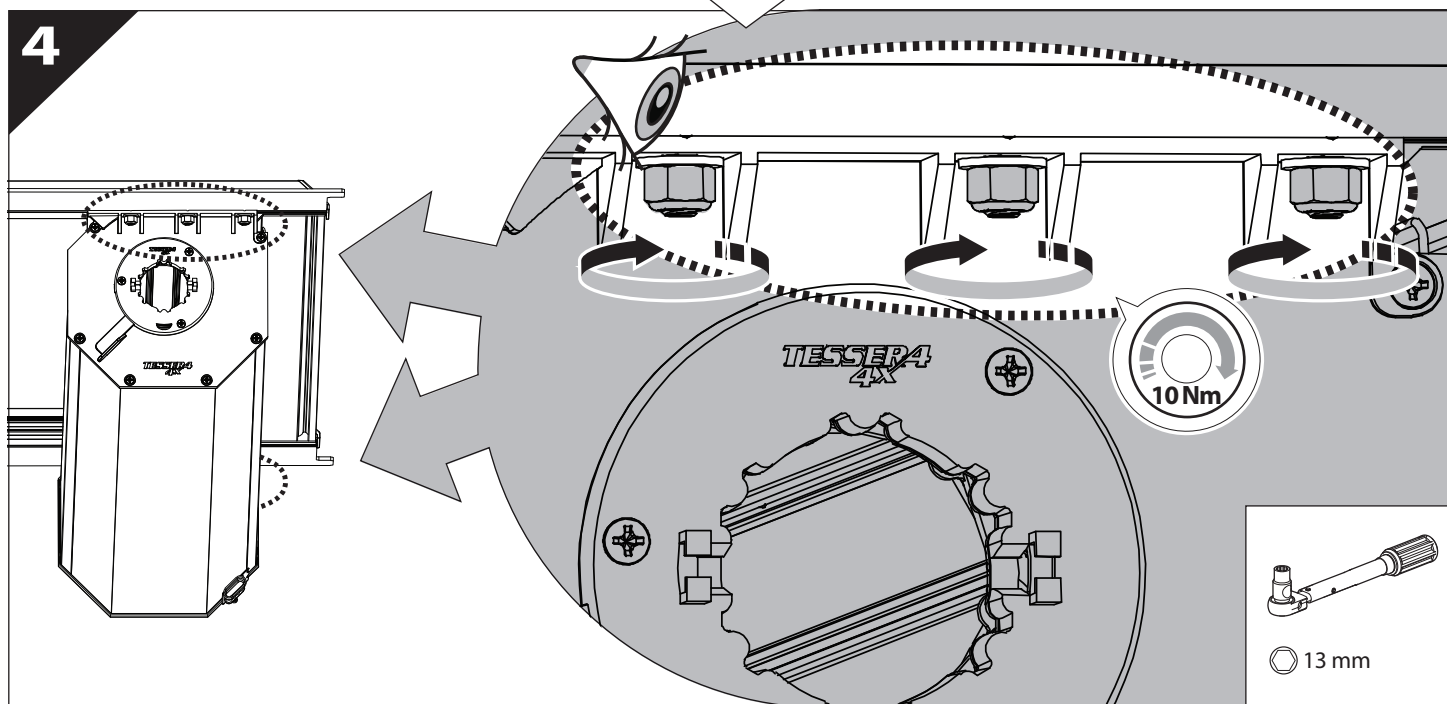

Installation Manual

PART NUMBER(S)	Model Year
TESS 1545 SE	Maxus T60 / T90EV 2023+
Cab(s)	Installation Time / Weight
Double Cab	40-60 minutes / 53-57 kg

B

A

KITS

G

3

4

7

! TRY TO FIND FREE & STRAIGHT SPOTS IN THESE DIMENSIONS ACCORDINGLY

8

9

9.1

11

12

14

8 mm

CAUTION !

85 mm

95 mm

CAUTION !

3 mm

8 mm

CAUTION !