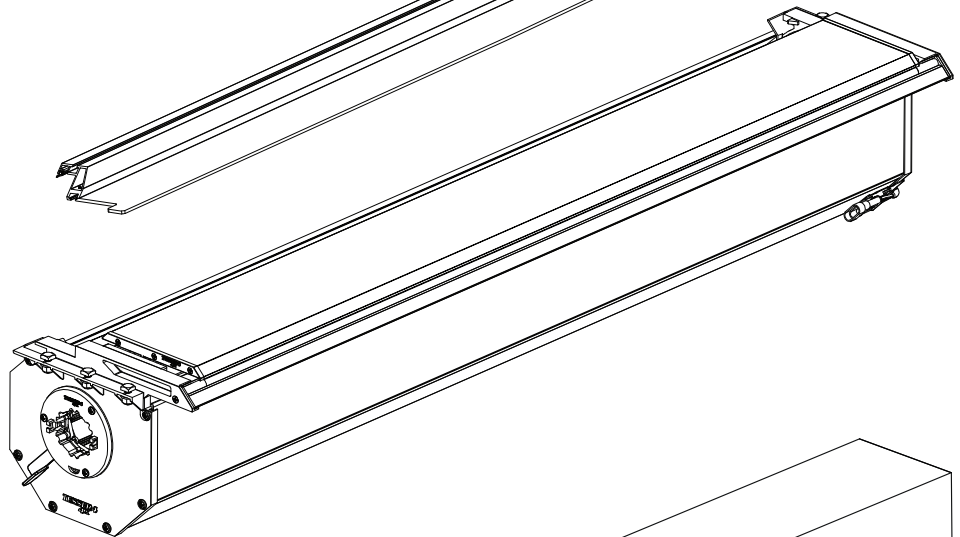

Installation Manual

PART NUMBER(S)	Model Year
TESS 1545 SE	Maxus T60 / T90EV 2023+
Cab(s)	Installation Time / Weight
Double Cab	40-60 minutes / 53-57 kg

B

A

KITS

G

3

4

I

15

G3

24

H

x4

E

3 mm