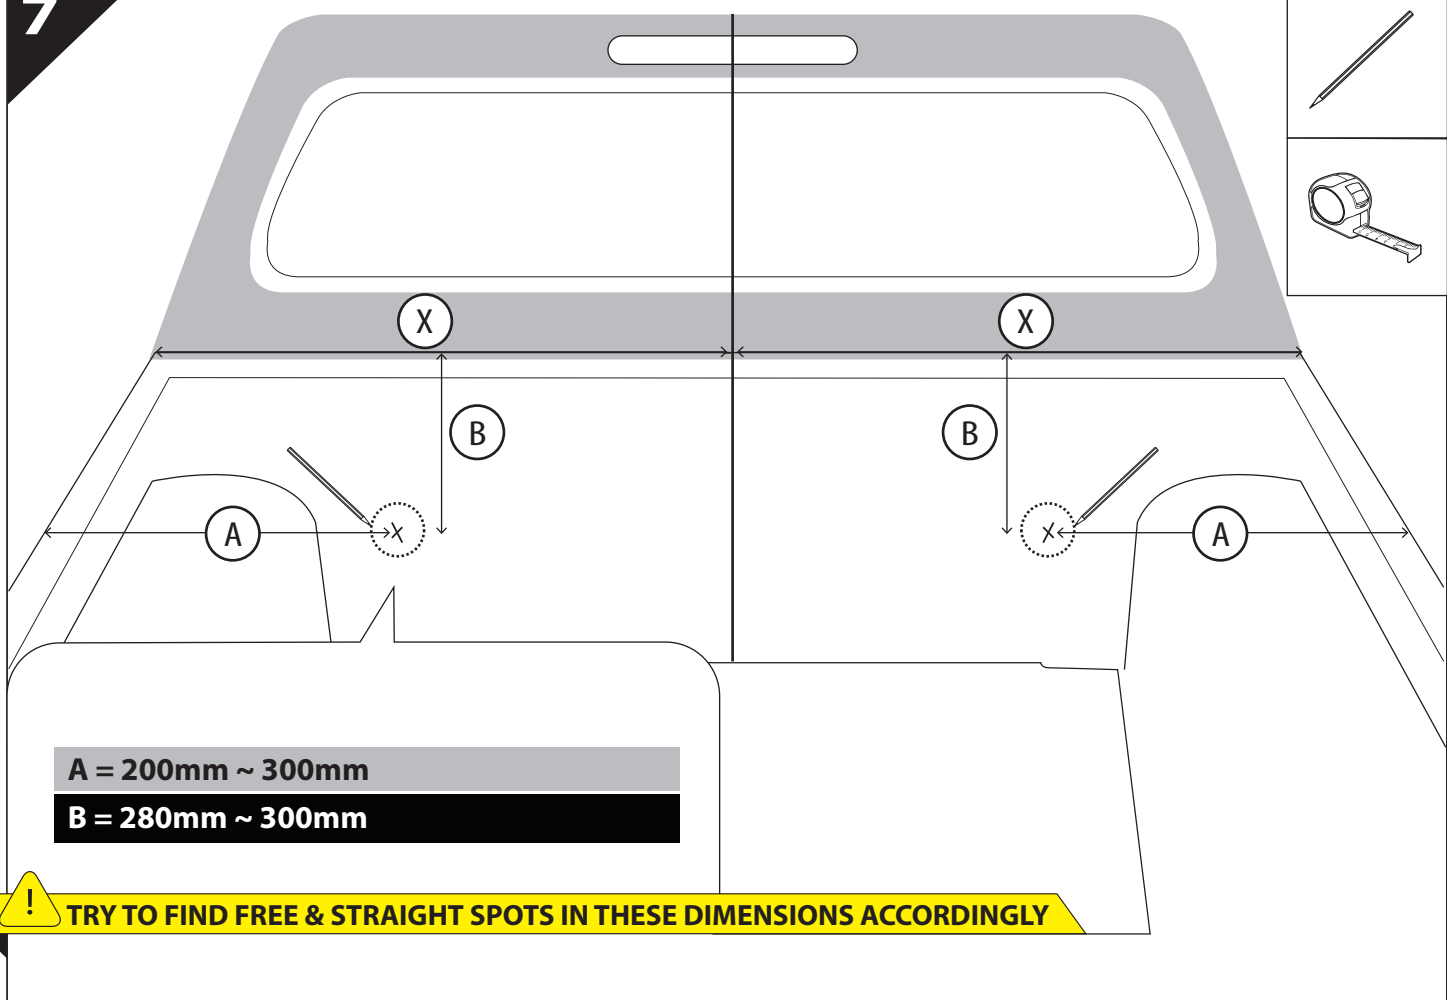

Installation Manual

PART NUMBER(S)	Model Year
TESS 1545 SE	Maxus T60 / T90EV 2023+
Cab(s)	Installation Time / Weight
Double Cab	40-60 minutes / 53-57 kg

B

A

KITS

G

3

4

7

! TRY TO FIND FREE & STRAIGHT SPOTS IN THESE DIMENSIONS ACCORDINGLY

8

9

9.1

11

12

14

8 mm

CAUTION !

85 mm

95 mm

CAUTION !

3 mm

8 mm

CAUTION !