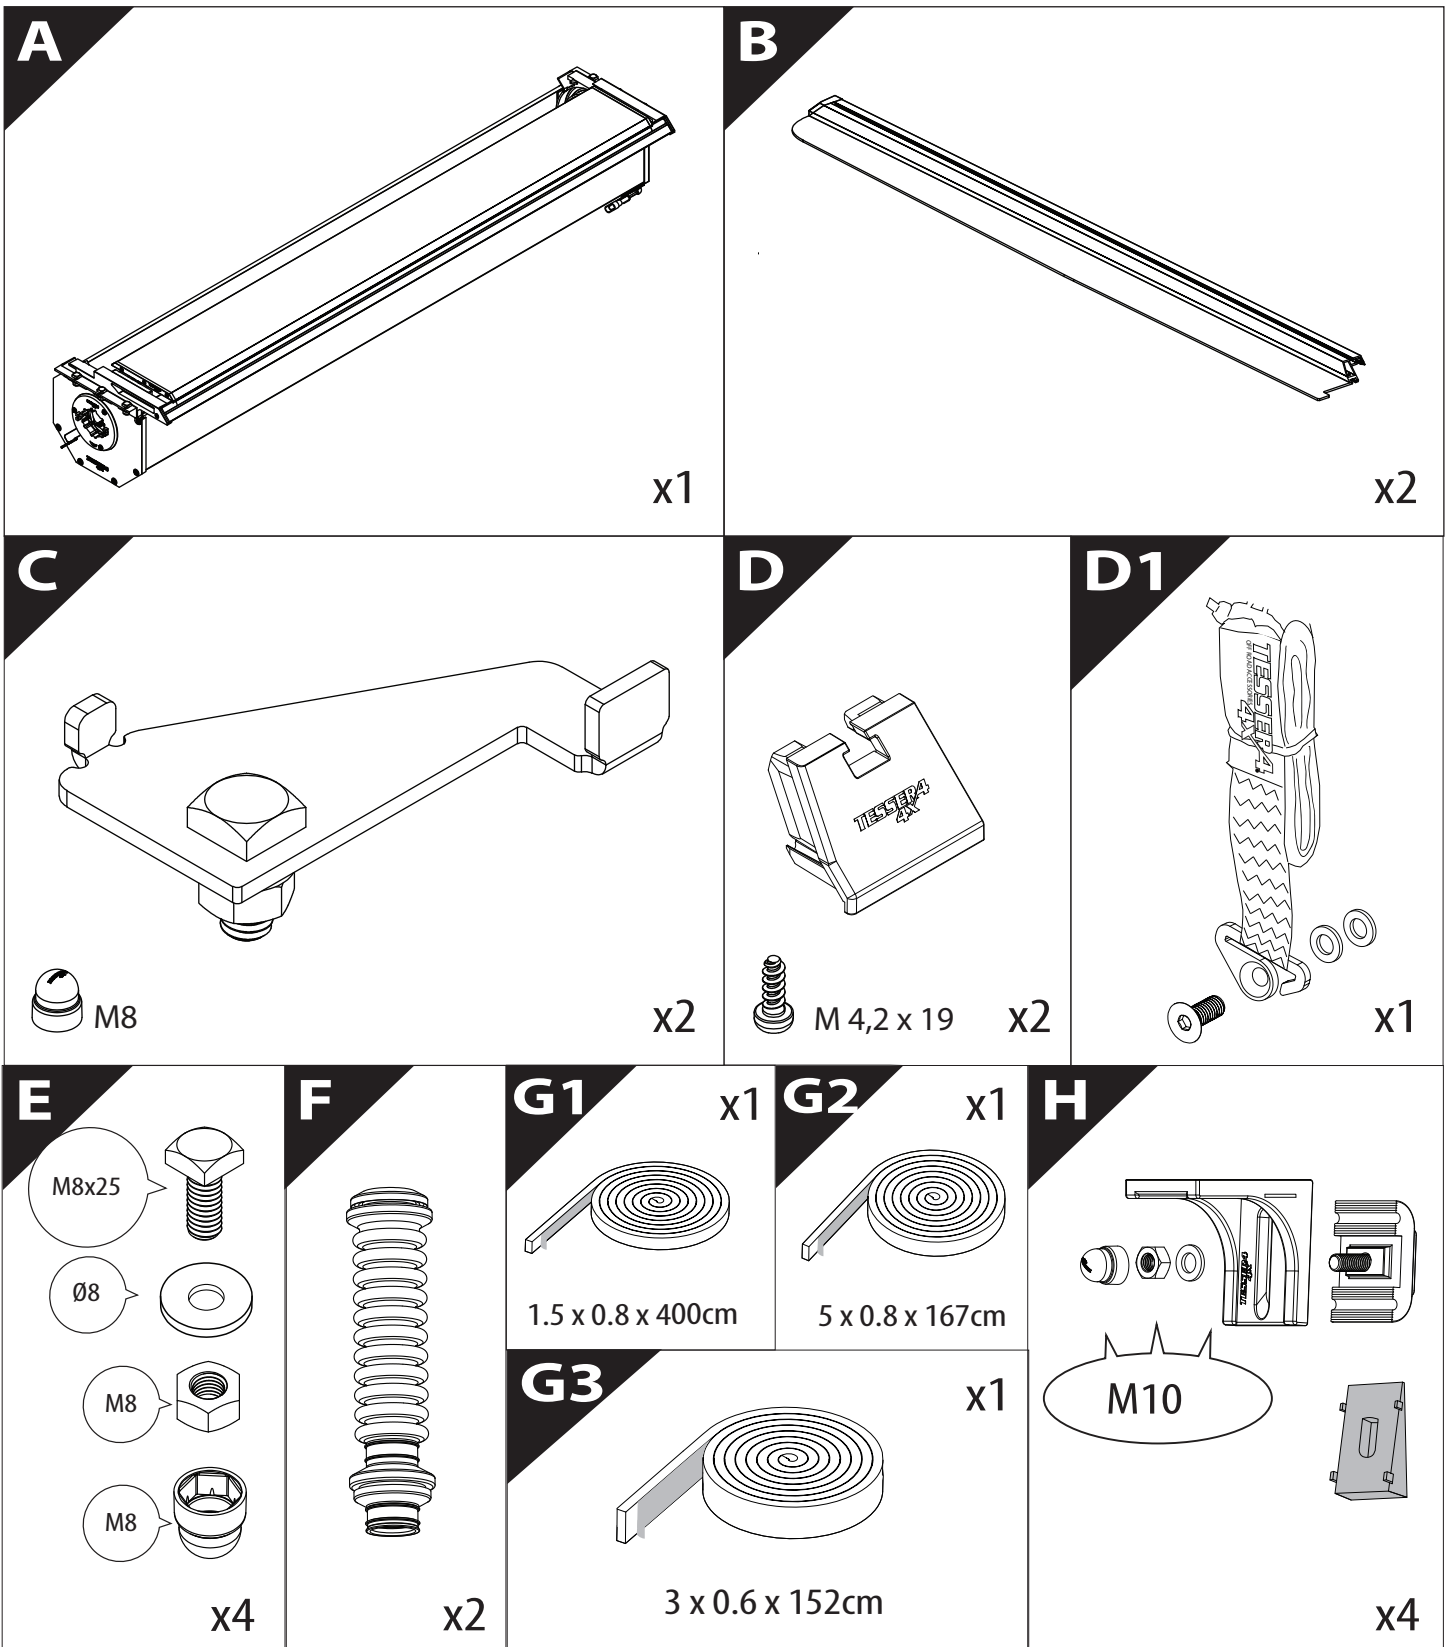

Installation Manual

PART NUMBER(S)	Model Year
TESS 1545 SE	Maxus T60 / T90EV 2023+
Cab(s)	Installation Time / Weight
Double Cab	40-60 minutes / 53-57 kg

B

A

KITS

G

3

4

7

! TRY TO FIND FREE & STRAIGHT SPOTS IN THESE DIMENSIONS ACCORDINGLY

8

9

9.1

11

12

14

I

15

G3

24

H

x4

E

3 mm

8 mm

CAUTION !

85 mm

95 mm

CAUTION !

3 mm

8 mm

CAUTION !