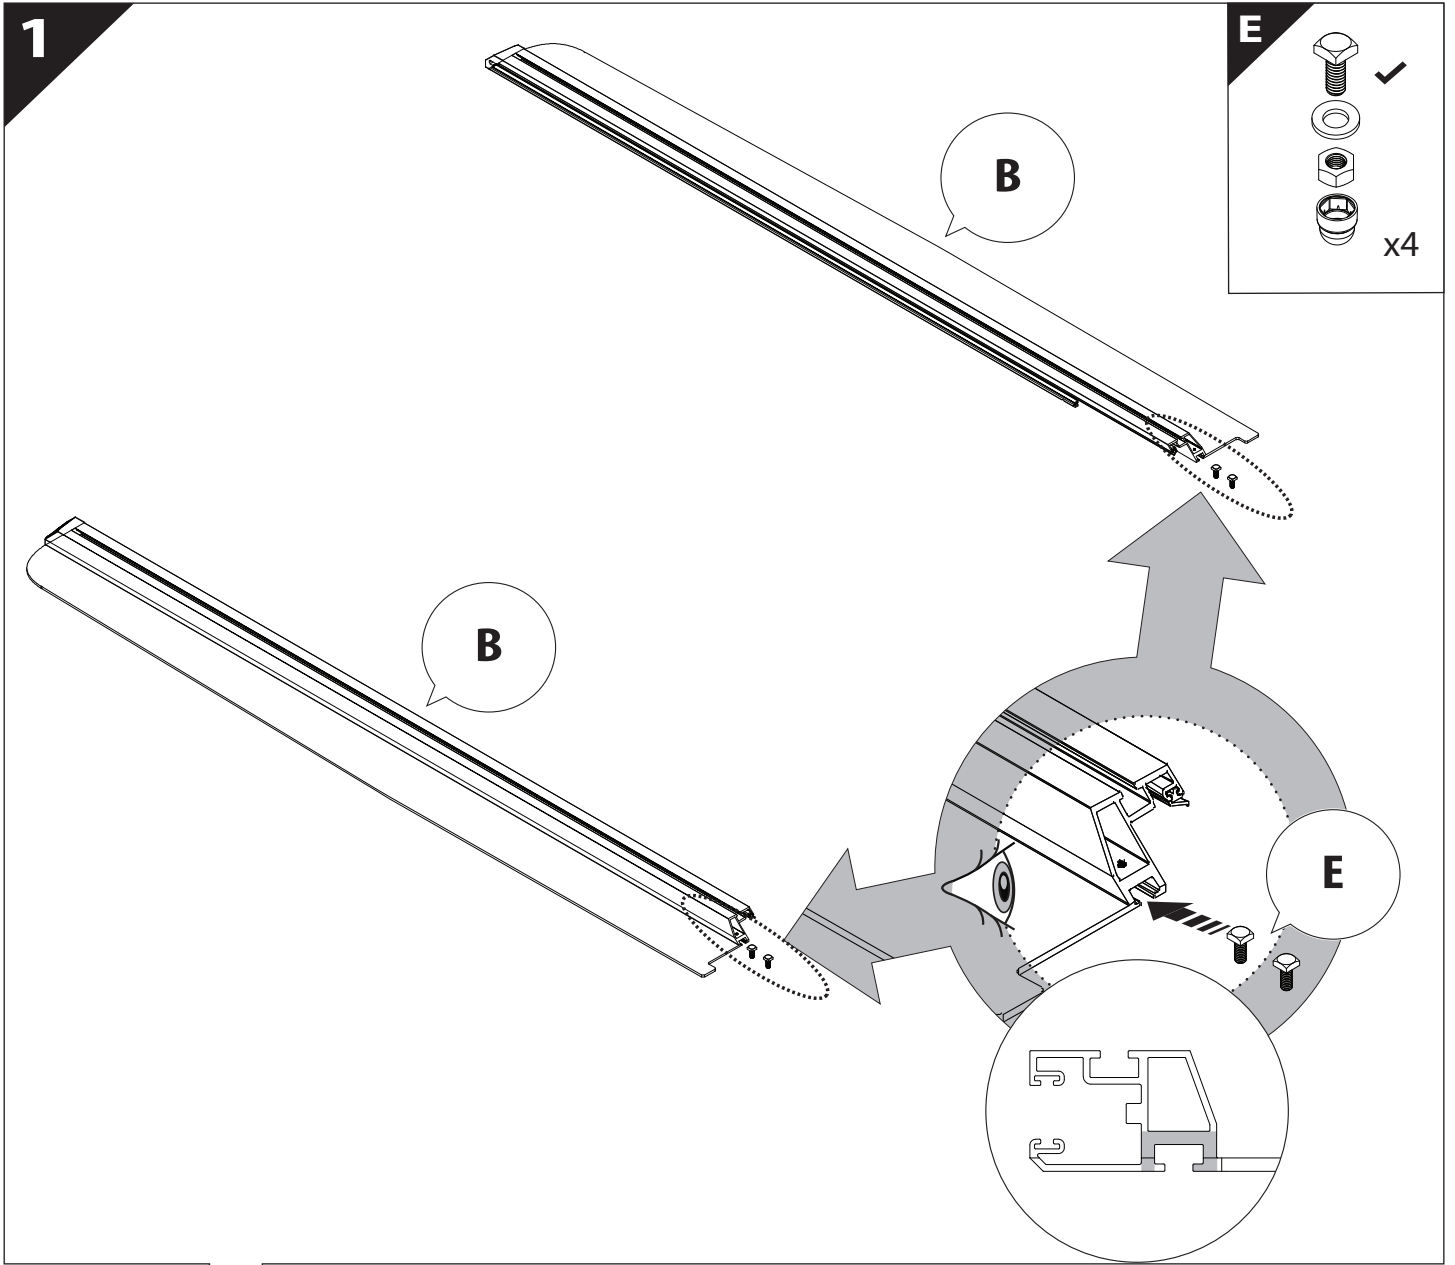

Installation Manual

PART NUMBER(S)	Model Year
TESS 1545 SE	Maxus T60 / T90EV 2023+
Cab(s)	Installation Time / Weight
Double Cab	40-60 minutes / 53-57 kg

B

A

KITS

G

3

4

7

! TRY TO FIND FREE & STRAIGHT SPOTS IN THESE DIMENSIONS ACCORDINGLY

8

9

9.1

11

12

14

I

15

G3

24

H

x4

E

3 mm

8 mm

CAUTION !

85 mm

95 mm

CAUTION !

3 mm

8 mm

CAUTION !