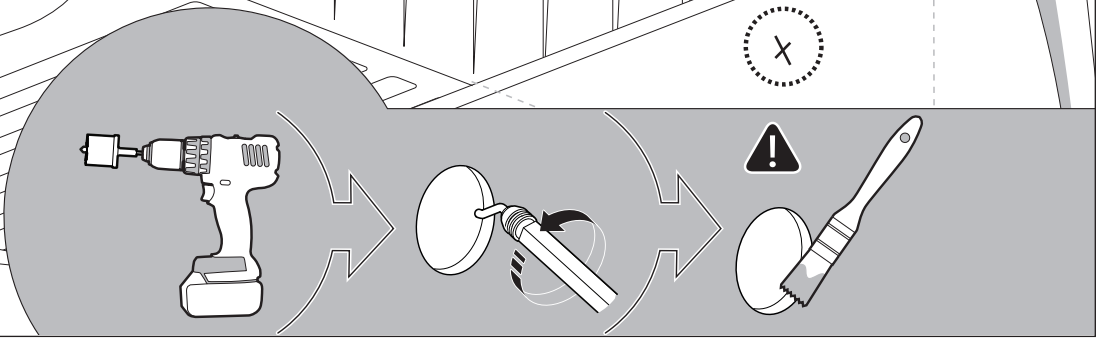

7

! TRY TO FIND FREE & STRAIGHT SPOTS IN THESE DIMENSIONS ACCORDINGLY

8