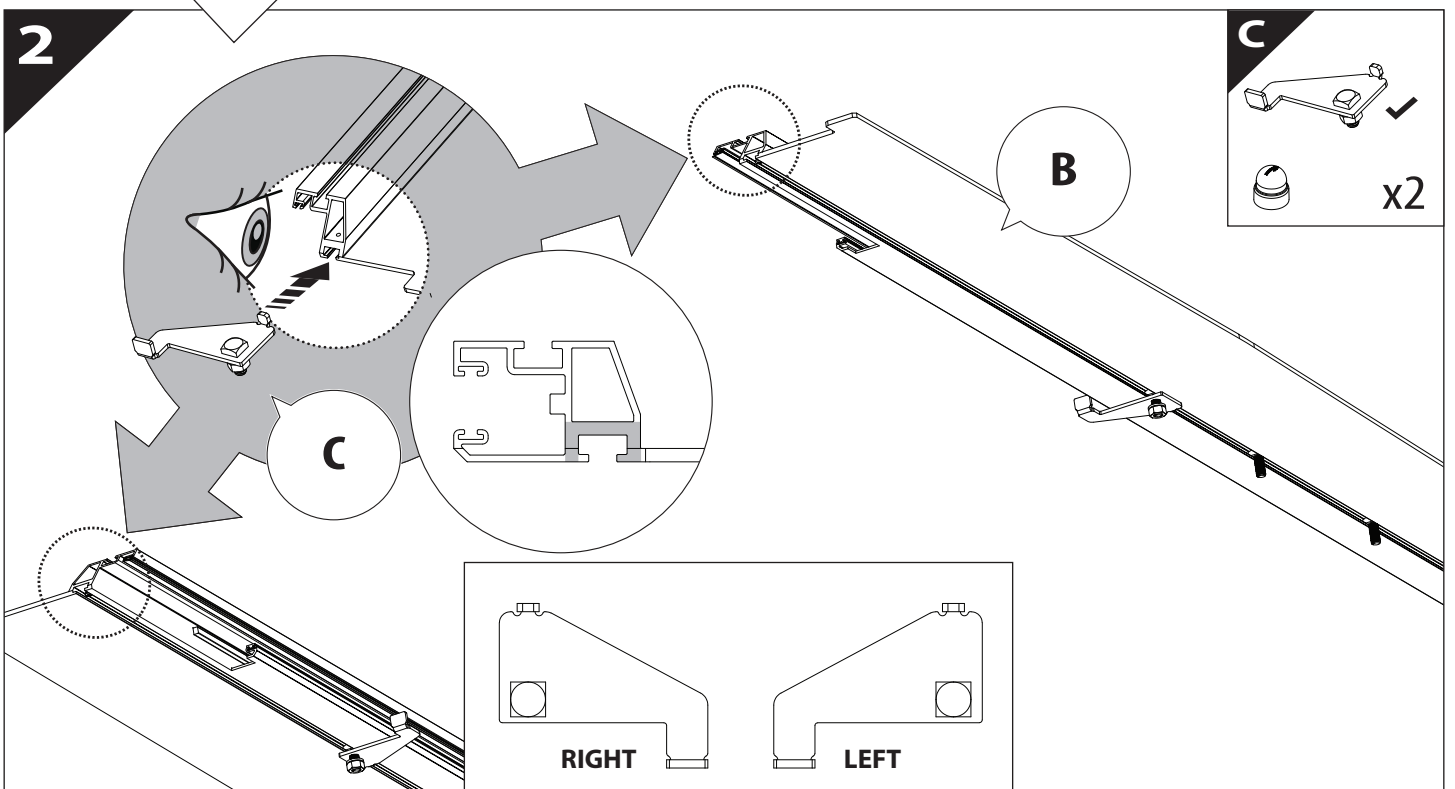

Installation Manual

PART NUMBER(S)	Model Year
TESS 1545 SE	Maxus T60 / T90EV 2023+
Cab(s)	Installation Time / Weight
Double Cab	40-60 minutes / 53-57 kg

B

A

KITS

G

3

4

7

! TRY TO FIND FREE & STRAIGHT SPOTS IN THESE DIMENSIONS ACCORDINGLY

8

9

9.1

11

12

14

I

15

G3

24

H

x4

E

3 mm

8 mm

CAUTION !

85 mm

95 mm

CAUTION !

3 mm

8 mm

CAUTION !