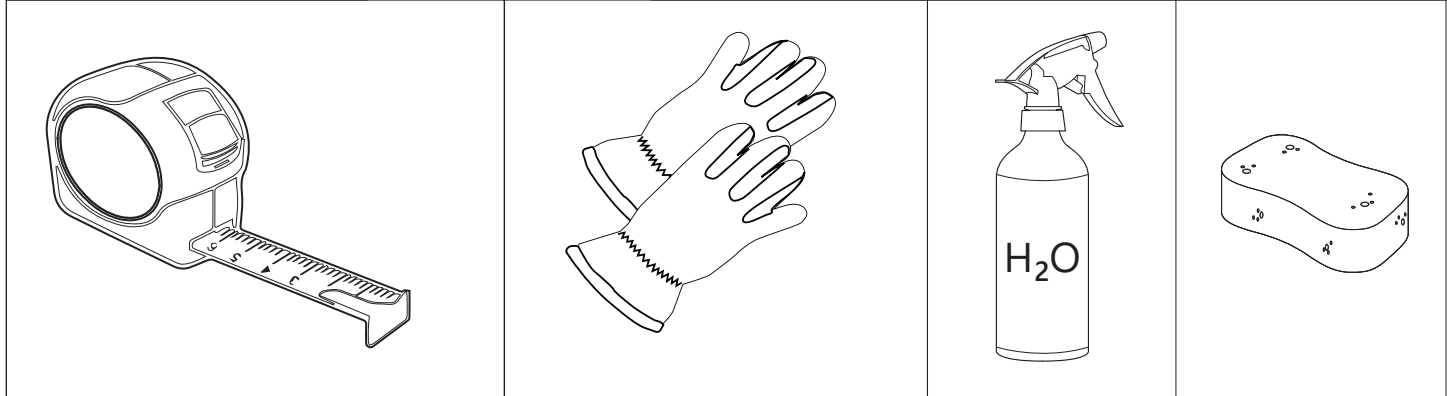

Installation Manual

PART NUMBER(S)	Model Year
TESS 1545 SE	Maxus T60 / T90EV 2023+
Cab(s)	Installation Time / Weight
Double Cab	40-60 minutes / 53-57 kg

B

A

KITS

G

3

4

7

! TRY TO FIND FREE & STRAIGHT SPOTS IN THESE DIMENSIONS ACCORDINGLY

8

9

9.1

11

12

14