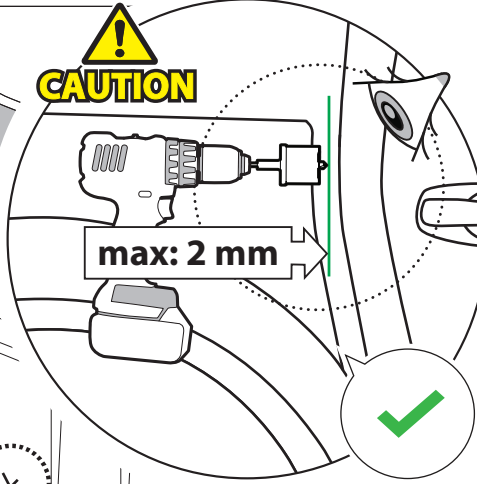

7

! TRY TO FIND FREE & STRAIGHT SPOTS IN THESE DIMENSIONS ACCORDINGLY

8