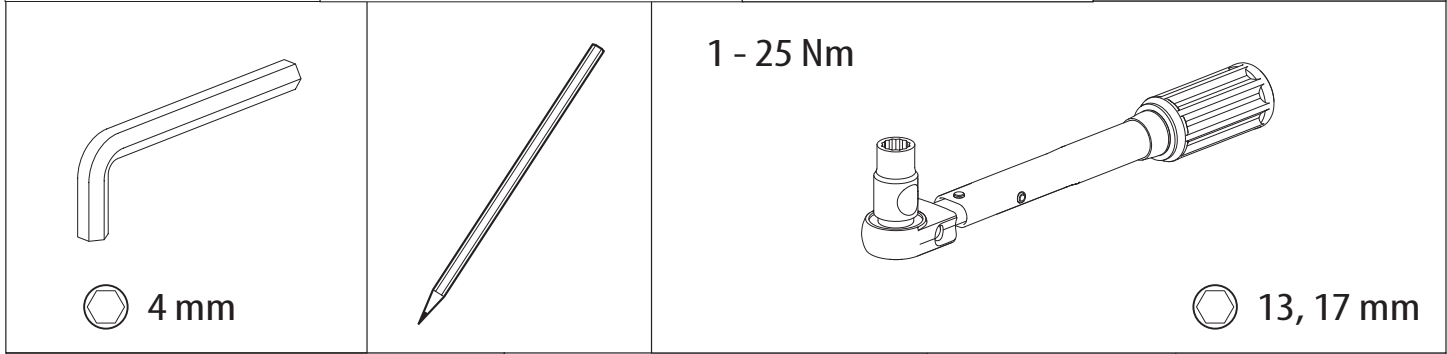

Installation Manual

PART NUMBER(S)	Model Year
TESS 1545 SE	Maxus T60 / T90EV 2023+
Cab(s)	Installation Time / Weight
Double Cab	40-60 minutes / 53-57 kg

B

A

KITS

G

3

4

7

! TRY TO FIND FREE & STRAIGHT SPOTS IN THESE DIMENSIONS ACCORDINGLY

8

9

9.1

11

12

14

I

15

G3

24

H

x4

E

3 mm

8 mm

CAUTION !

85 mm

95 mm

CAUTION !

3 mm

8 mm

CAUTION !