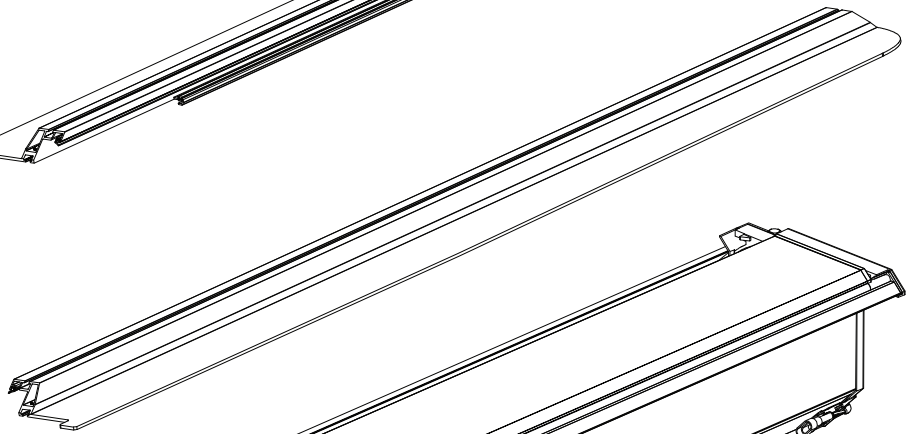

Installation Manual

PART NUMBER(S)	Model Year
TESS 1545 SE	Maxus T60 / T90EV 2023+
Cab(s)	Installation Time / Weight
Double Cab	40-60 minutes / 53-57 kg

B

A

KITS

G

3

4

7

! TRY TO FIND FREE & STRAIGHT SPOTS IN THESE DIMENSIONS ACCORDINGLY

8

9

9.1

11

12

14

I

15

G3

24

H

x4

E

3 mm