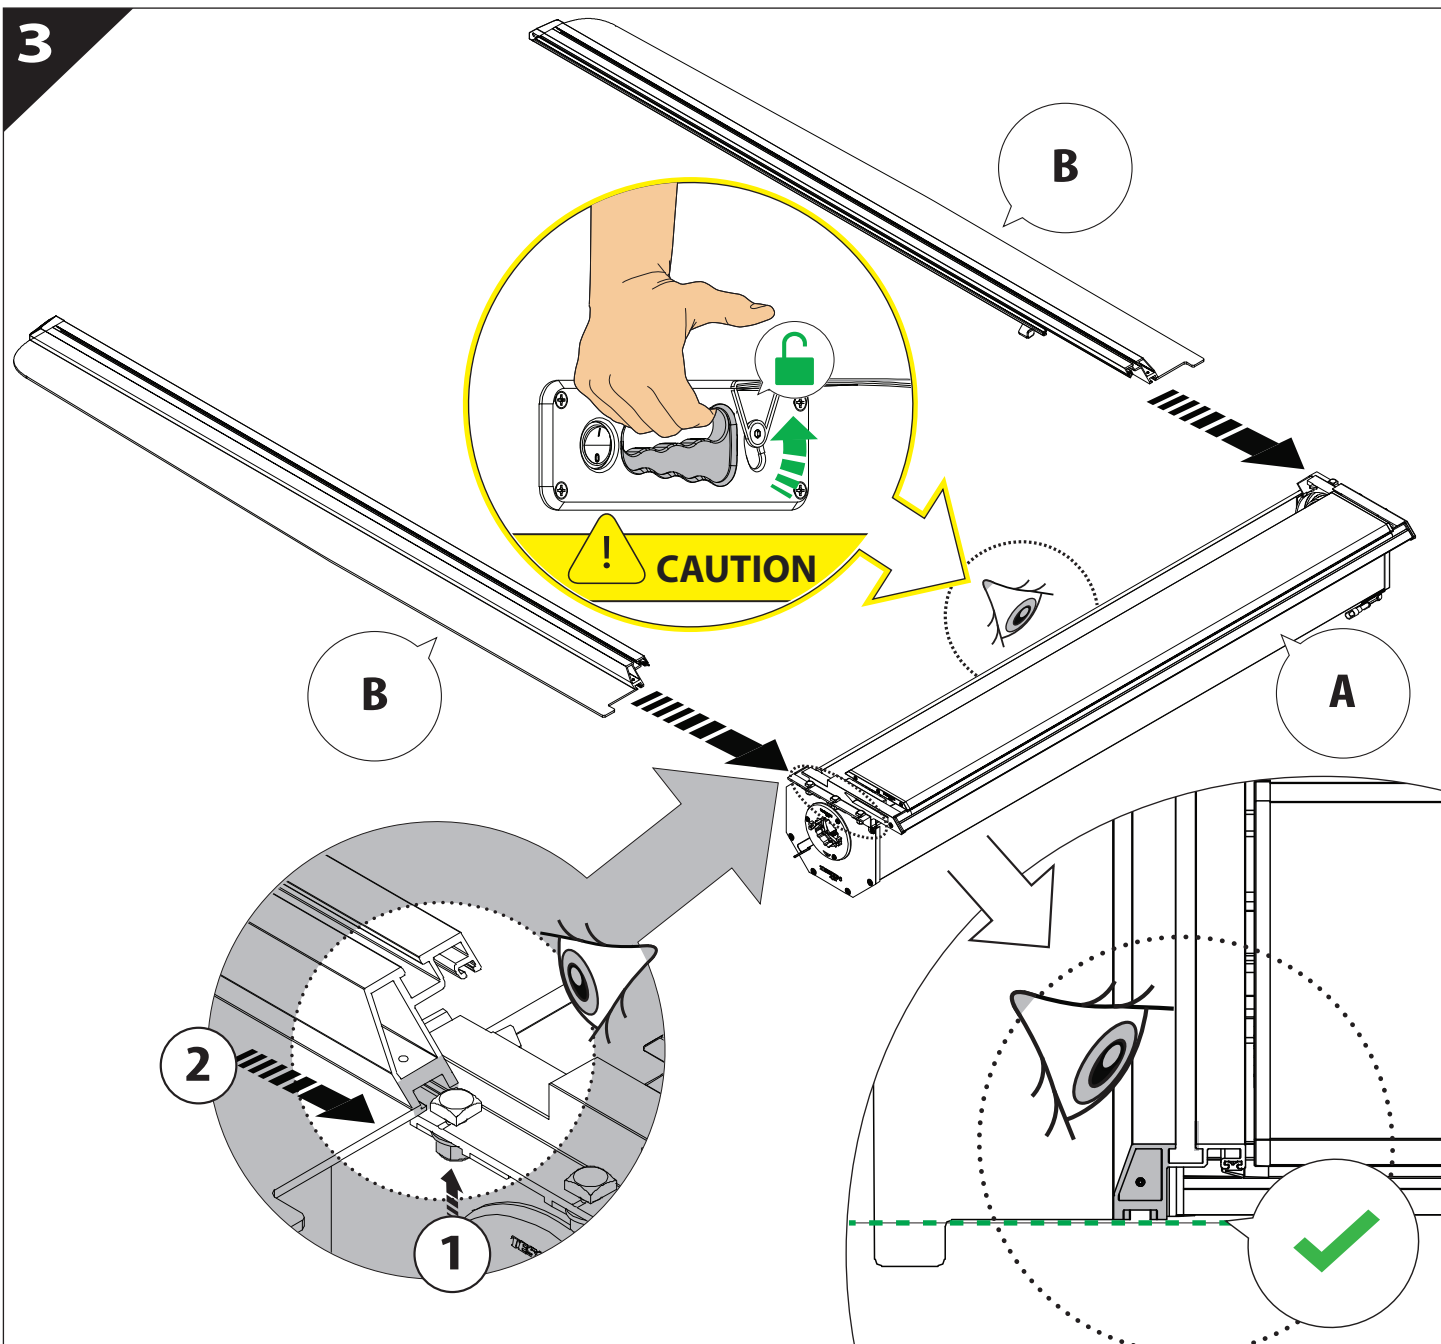

Installation Manual

PART NUMBER(S)	Model Year
TESS 1545 SE	Maxus T60 / T90EV 2023+
Cab(s)	Installation Time / Weight
Double Cab	40-60 minutes / 53-57 kg

B

A

KITS

G

3

4

7

! TRY TO FIND FREE & STRAIGHT SPOTS IN THESE DIMENSIONS ACCORDINGLY

8

9

9.1

11

12

14