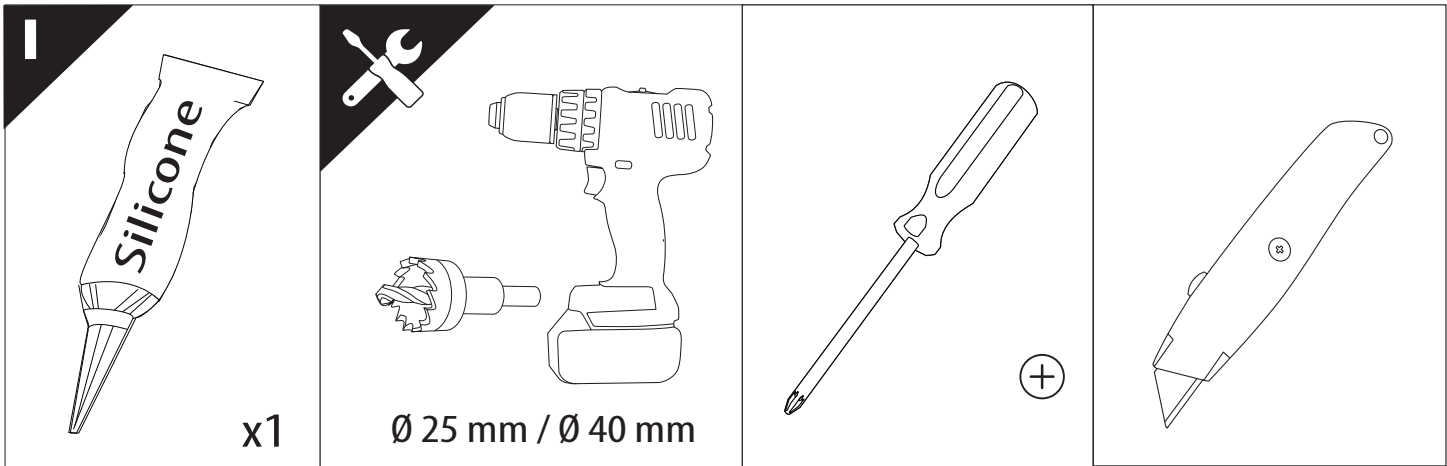

Installation Manual

PART NUMBER(S)	Model Year
TESS 1545 SE	Maxus T60 / T90EV 2023+
Cab(s)	Installation Time / Weight
Double Cab	40-60 minutes / 53-57 kg

B

A

KITS

G

3

4

7

! TRY TO FIND FREE & STRAIGHT SPOTS IN THESE DIMENSIONS ACCORDINGLY

8

9

9.1

11

12

14