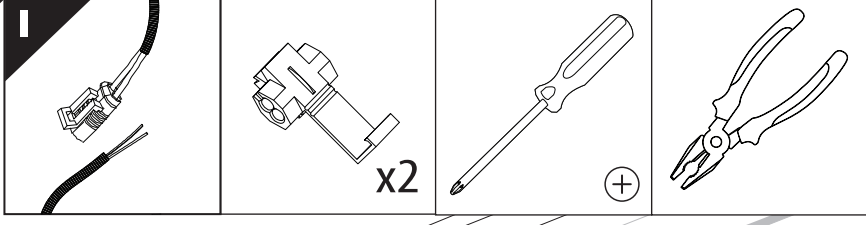

Ø8x4

Ø8x4

8

X:560mm Y:310mm

9

C:560mm D:200mm

10

Ø 25 mm

Only to be installed by authorized personnel

14

	CAR		TESSERA ROLL+
BEAM		↔	
STOP		↔	

15

16

17

18

Basic Version ✓