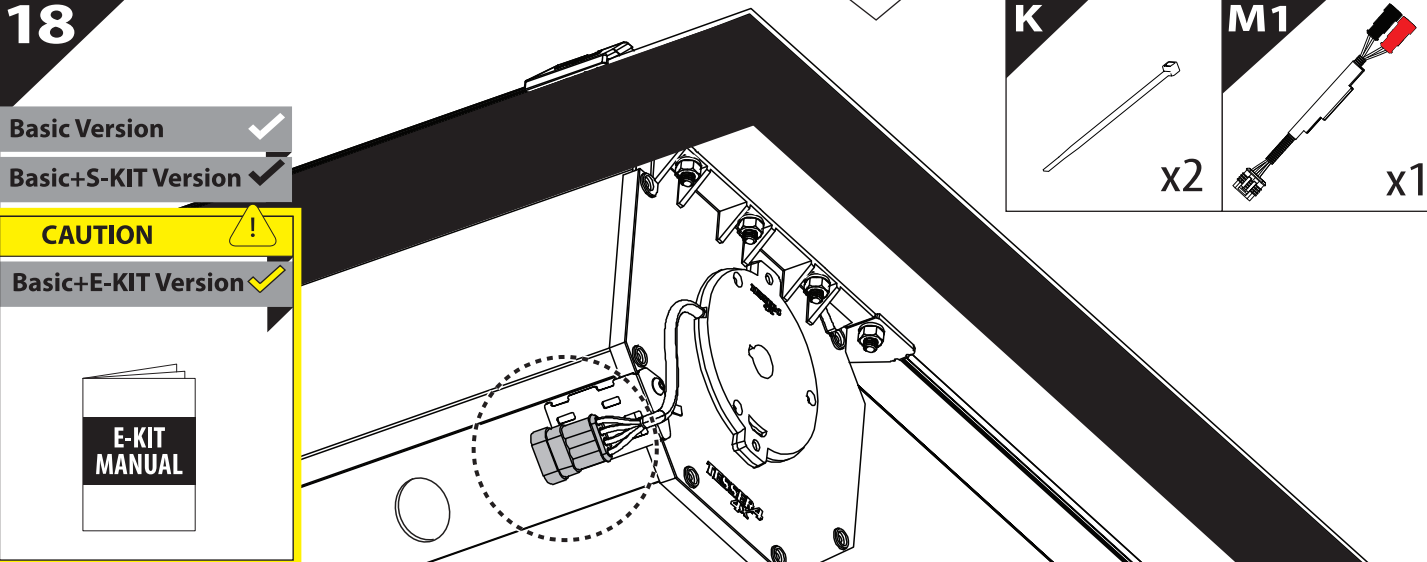

16

17

18

Basic Version ✓

Basic+S-KIT Version ✓

CAUTION ⚠

Basic+E-KIT Version ✓