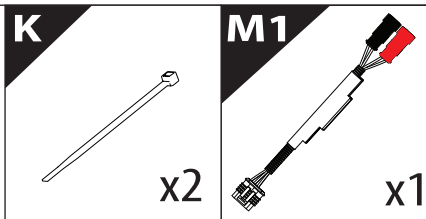

16

17

18

Basic Version ✓

Basic+S-KIT Version ✓

CAUTION ⚠

Basic+E-KIT Version ✓