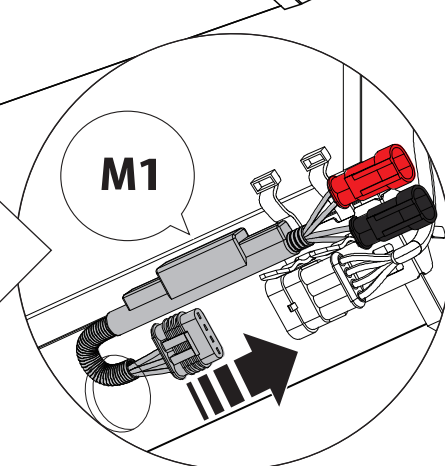

16

17

18

Basic Version ✓

Basic+S-KIT Version ✓

CAUTION ⚠

Basic+E-KIT Version ✓