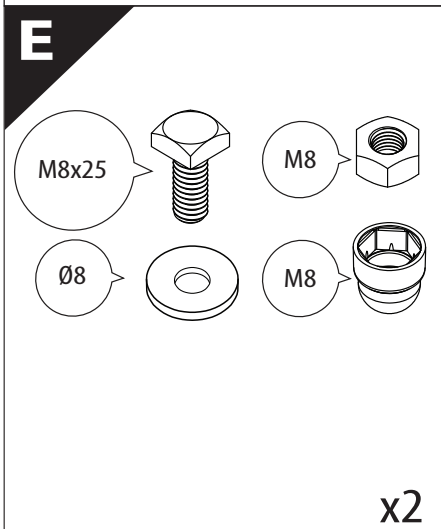

Installation Manual

PART NUMBER(S)	Model Year
TESS 14401 ROLL	FOTON TUNLAND G7 2019+ OEM RB
Cab(s)	Installation Time / Weight
Double Cab	40-60 minutes / 53-57 kg

Ø 25 mm

+

4 mm

1 - 25 Nm

8, 12, 13, 17 mm

ACETONE

L

3

4

6.1 **CAUTION** Basic Version ✓ & Basic+S-KIT Version ✓

7

8 mm, 13 mm

7.1

M8
x4

Ø8x4

Ø8x4

8

X:560mm Y:310mm

9

C:560mm D:200mm

10

Ø 25 mm

N

E

x2

3 mm

8 mm

CAUTION !

3 mm

8 mm