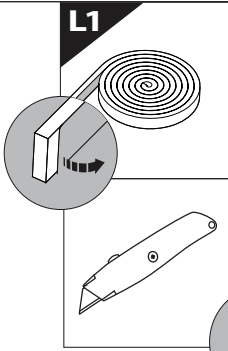

Ø8x4

Ø8x4

8

X:560mm Y:310mm

9

C:560mm D:200mm

10

Ø 25 mm

Only to be installed by authorized personnel

14

	CAR		TESSERA ROLL+
BEAM		↔	
STOP		↔	

15

16

17

18

Basic Version ✓