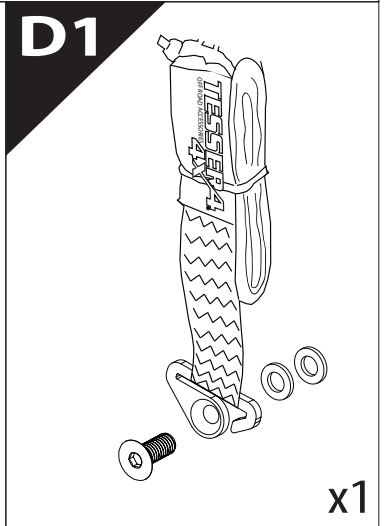

Installation Manual

PART NUMBER(S)	Model Year
TESS 14401 ROLL	FOTON TUNLAND G7 2019+ OEM RB
Cab(s)	Installation Time / Weight
Double Cab	40-60 minutes / 53-57 kg

Ø 25 mm

+

4 mm

1 - 25 Nm

8, 12, 13, 17 mm

ACETONE

Ø8x4

Ø8x4

8

X:560mm Y:310mm

9

C:560mm D:200mm

10

Ø 25 mm