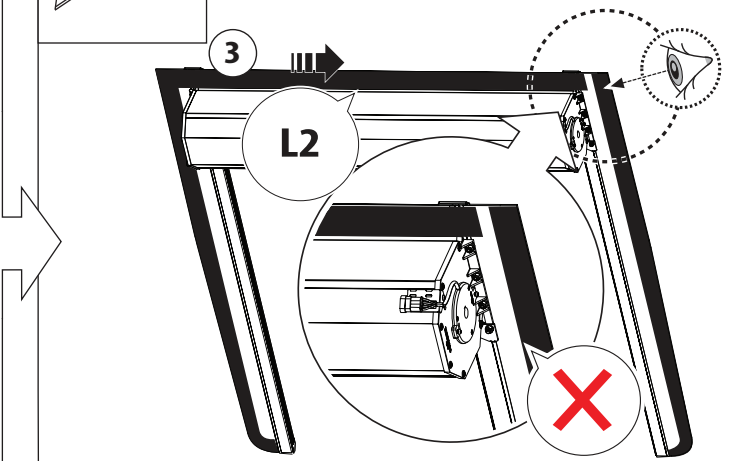

Ø8x4

Ø8x4

8

X:560mm Y:310mm

9

C:560mm D:200mm

10

Ø 25 mm

Only to be installed by authorized personnel

14

	CAR		TESSERA ROLL+
BEAM		↔	
STOP		↔	

15

16

17

18

Basic Version ✓