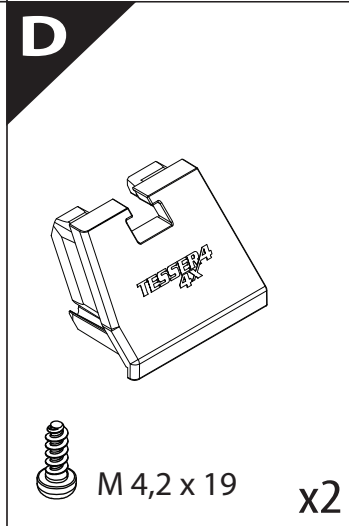

Installation Manual

PART NUMBER(S)	Model Year
TESS 14401 ROLL	FOTON TUNLAND G7 2019+ OEM RB
Cab(s)	Installation Time / Weight
Double Cab	40-60 minutes / 53-57 kg

Ø 25 mm

+

4 mm

1 - 25 Nm

8, 12, 13, 17 mm

ACETONE

Ø8x4

Ø8x4

8

X:560mm Y:310mm

9

C:560mm D:200mm

10

Ø 25 mm