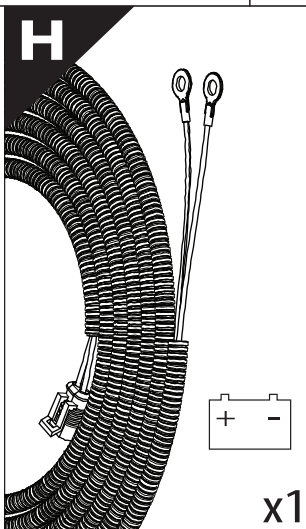

Installation Manual

PART NUMBER(S)	Model Year
TESS 14401 ROLL	FOTON TUNLAND G7 2019+ OEM RB
Cab(s)	Installation Time / Weight
Double Cab	40-60 minutes / 53-57 kg

Ø 25 mm

+

4 mm

1 - 25 Nm

8, 12, 13, 17 mm

ACETONE

L

3

4

6.1 **CAUTION** Basic Version ✓ & Basic+S-KIT Version ✓

7

8 mm, 13 mm

7.1

M8
x4

Ø8x4

Ø8x4

8

X:560mm Y:310mm

9

C:560mm D:200mm

10

Ø 25 mm

N

E

x2

3 mm

8 mm

CAUTION !

3 mm

8 mm