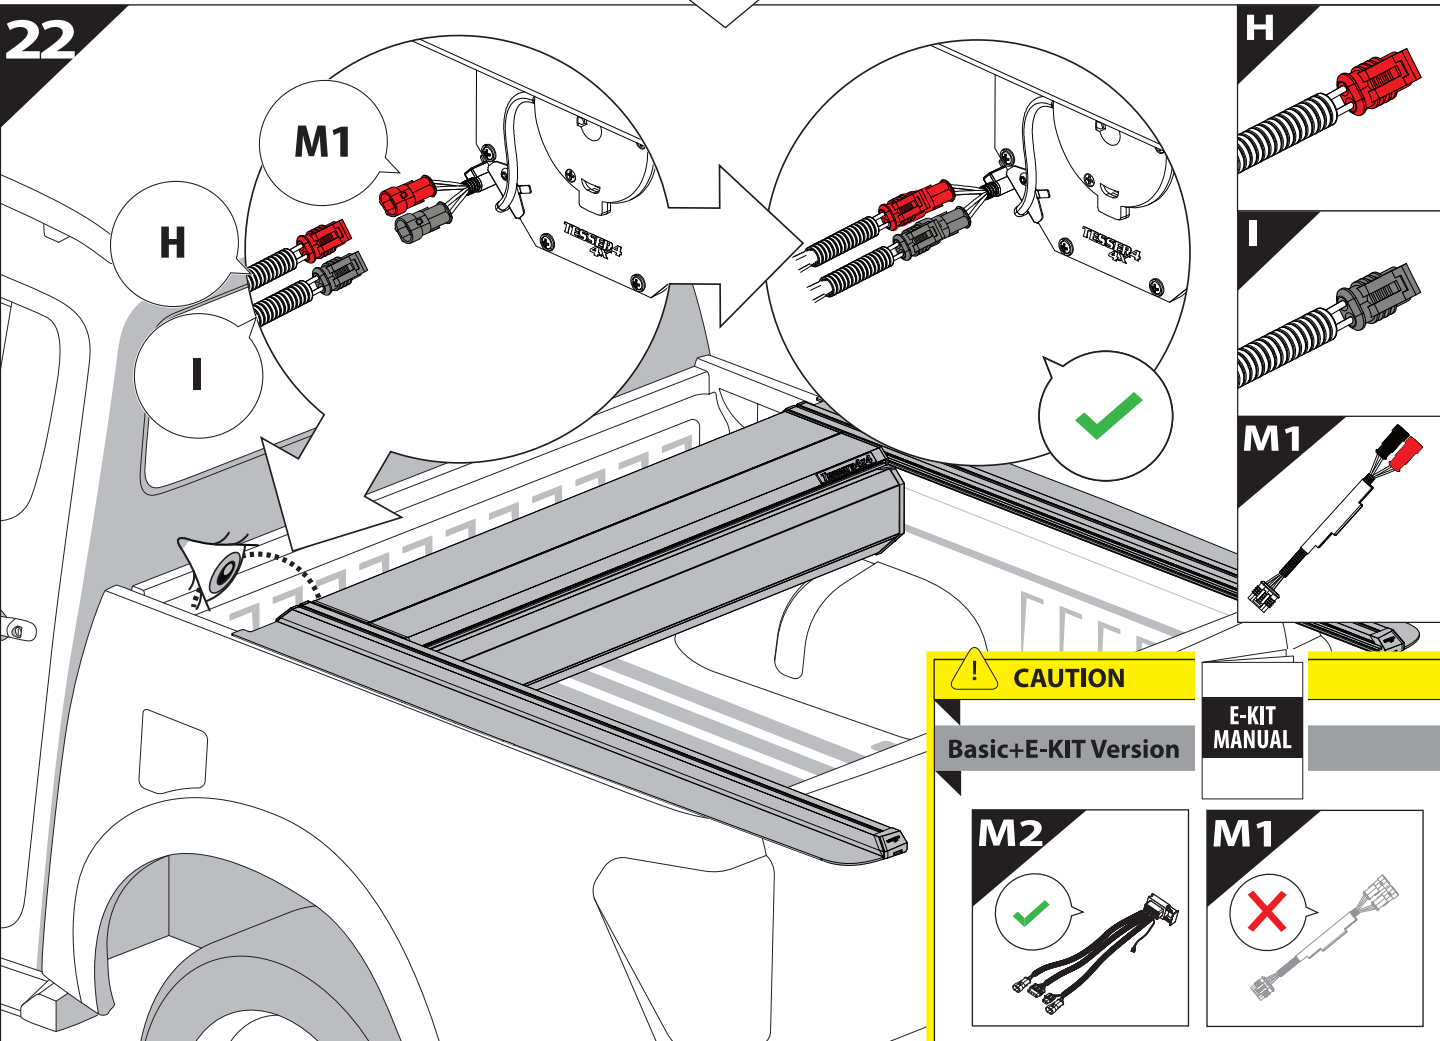

20

21

22

CAUTION

Basic+E-KIT Version

E-KIT
MANUAL