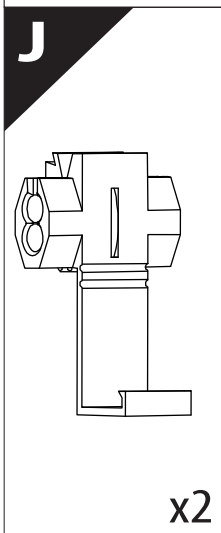

Installation Manual

PART NUMBER(S)	Model Year
TESS 14401 ROLL	FOTON TUNLAND G7 2019+ OEM RB
Cab(s)	Installation Time / Weight
Double Cab	40-60 minutes / 53-57 kg

Ø 25 mm

+

4 mm

1 - 25 Nm

8, 12, 13, 17 mm

ACETONE

Ø8x4

Ø8x4

8

X:560mm Y:310mm

9

C:560mm D:200mm

10

Ø 25 mm