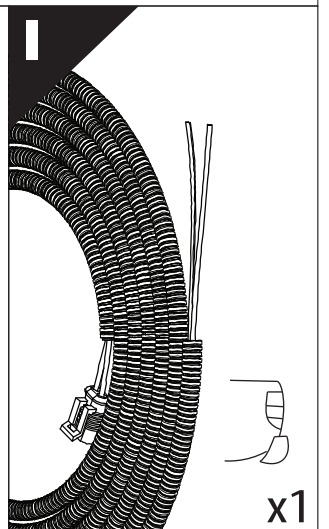

Installation Manual

PART NUMBER(S)	Model Year
TESS 14401 ROLL	FOTON TUNLAND G7 2019+ OEM RB
Cab(s)	Installation Time / Weight
Double Cab	40-60 minutes / 53-57 kg

Ø 25 mm

+

4 mm

1 - 25 Nm

8, 12, 13, 17 mm

ACETONE

L

3

4

6.1 **CAUTION** Basic Version ✓ & Basic+S-KIT Version ✓

7

8 mm, 13 mm

7.1

M8
x4

Ø8x4

Ø8x4

8

X:560mm Y:310mm

9

C:560mm D:200mm

10

Ø 25 mm

N

E

x2

3 mm

8 mm

CAUTION !

3 mm

8 mm