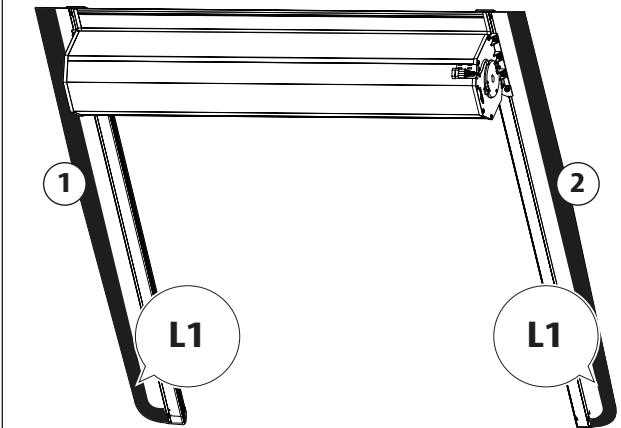

Ø8x4

Ø8x4

8

X:560mm Y:310mm

9

C:560mm D:200mm

10

Ø 25 mm

Only to be installed by authorized personnel

14

	CAR		TESSERA ROLL+
BEAM		↔	
STOP		↔	

15

16

17

18

Basic Version ✓