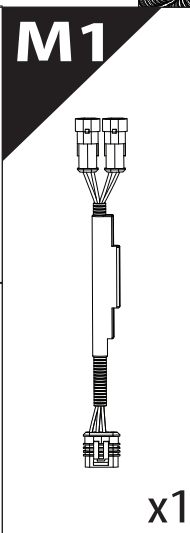

Installation Manual

PART NUMBER(S)	Model Year
TESS 14401 ROLL	FOTON TUNLAND G7 2019+ OEM RB
Cab(s)	Installation Time / Weight
Double Cab	40-60 minutes / 53-57 kg

Ø 25 mm

+

4 mm

1 - 25 Nm

8, 12, 13, 17 mm

ACETONE

Ø8x4

Ø8x4

8

X:560mm Y:310mm

9

C:560mm D:200mm

10

Ø 25 mm