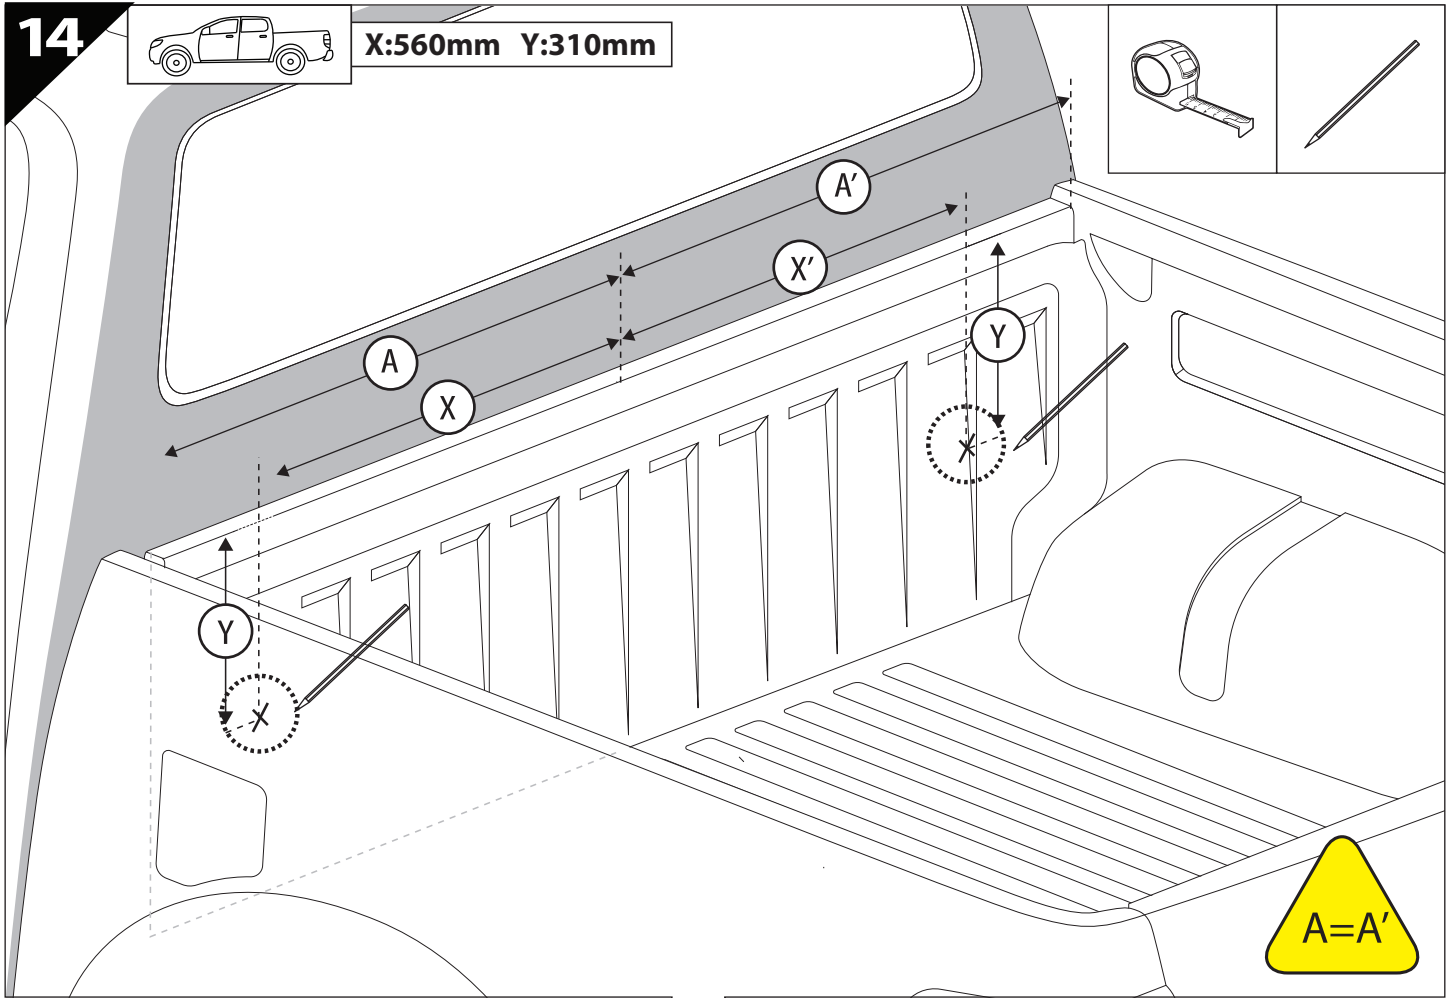

13

8 mm, 13 mm

13.1

M8
x4

Ø8x4

Ø8x4

14

X:560mm Y:310mm

14. 1

C:560mm D:200mm

15

Ø 25 mm

Rust Protection

CAUTION

max: 2 mm

CAUTION