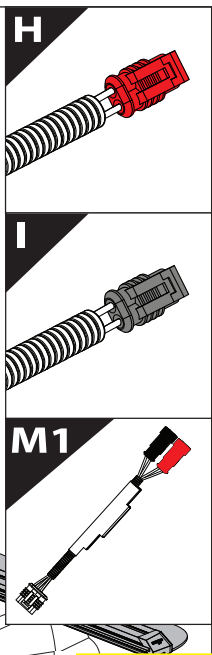

P

x1

Ø 25 mm

+

4 mm

1 - 25 Nm

8, 12, 13, 17 mm

x1

18

19

CAUTION

Basic+E-KIT Version

E-KIT
MANUAL

M2

M1

28