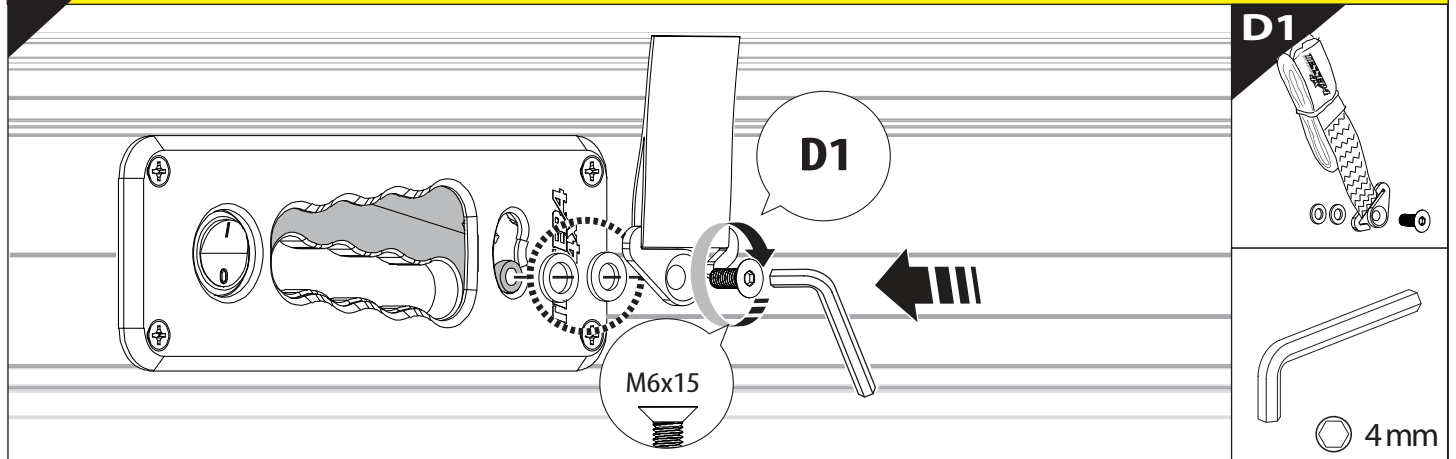

6.1 **CAUTION** Basic Version ✓ & Basic+S-KIT Version ✓