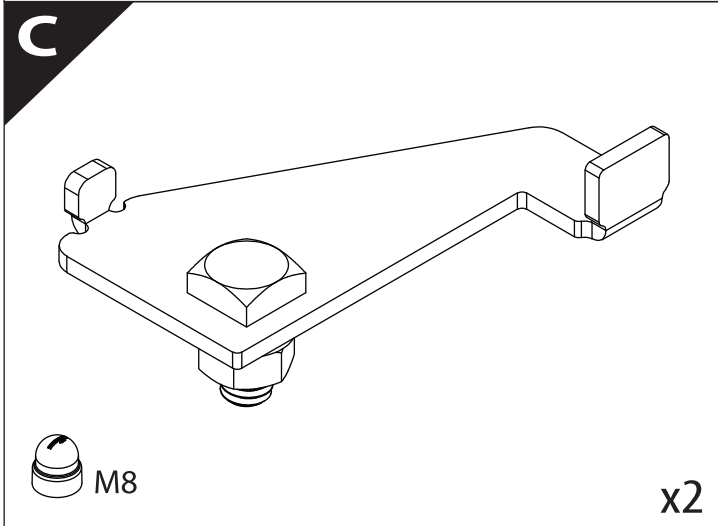

Tessera Roll+

Basic Version + ⚙️ S-KIT

Installation Manual

PART NUMBER(S)	Model Year
TESS 14401 ROLL + S-KIT	FOTON TUNLAND G7 2019+ OEM RB
Cab(s)	Installation Time / Weight
Double Cab	40-60 minutes / 53-57 kg

P

x1

Ø 25 mm

+

4 mm

1 - 25 Nm

8, 12, 13, 17 mm

x1

13

8 mm, 13 mm

13.1

M8
x4

Ø8x4

Ø8x4

14

X:560mm Y:310mm

14. 1

C:560mm D:200mm

15

Ø 25 mm

Rust Protection

CAUTION

max: 2 mm

CAUTION