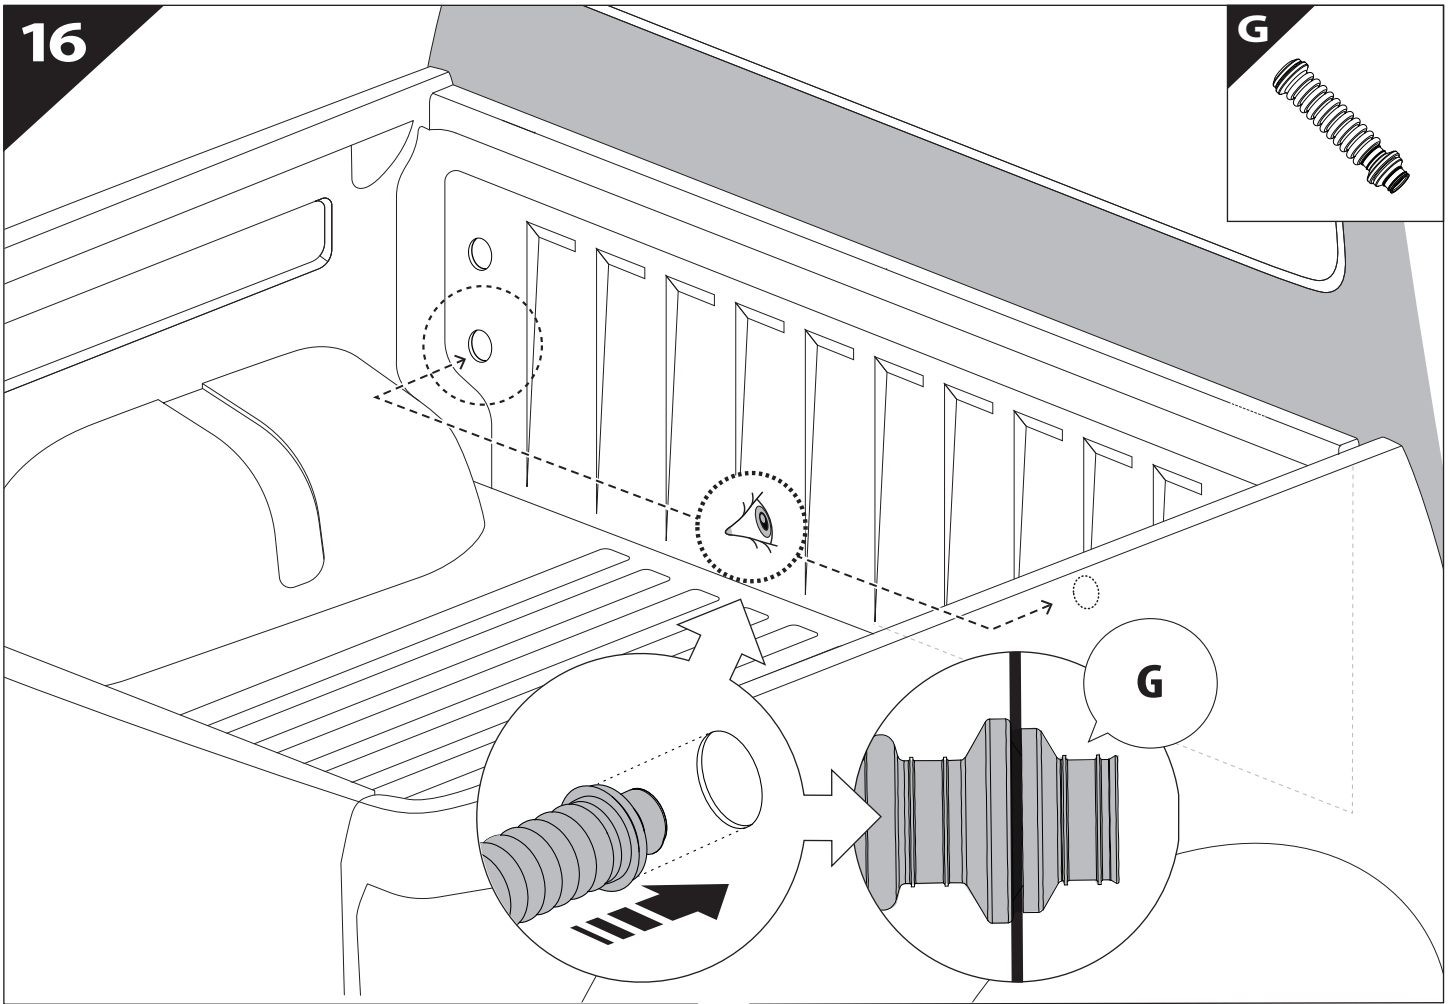

16

G

17

Only to be installed by authorized personnel

H

K

F