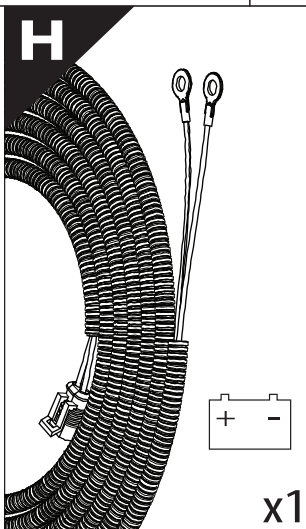

Tessera Roll+

Basic Version + ⚙️ S-KIT

Installation Manual

PART NUMBER(S)	Model Year
TESS 14401 ROLL + S-KIT	FOTON TUNLAND G7 2019+ OEM RB
Cab(s)	Installation Time / Weight
Double Cab	40-60 minutes / 53-57 kg

P

x1

Ø 25 mm

+

4 mm

1 - 25 Nm

8, 12, 13, 17 mm

x1

13

8 mm, 13 mm

13.1

M8
x4

Ø8x4

Ø8x4

14

X:560mm Y:310mm

14. 1

C:560mm D:200mm

15

Ø 25 mm

Rust Protection

CAUTION

max: 2 mm

CAUTION