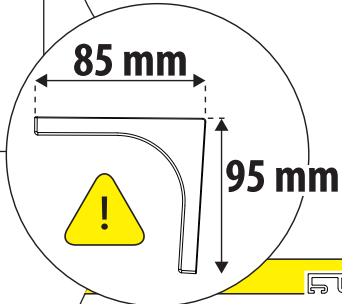

14. 1

C:560mm D:200mm

15

Ø 25 mm

Rust Protection

CAUTION

max: 2 mm

CAUTION

G

29

30

CAUTION !

31

- M8 x4  ✓
- Ø8x4  ✓
- Ø8x4 

32

CAUTION !