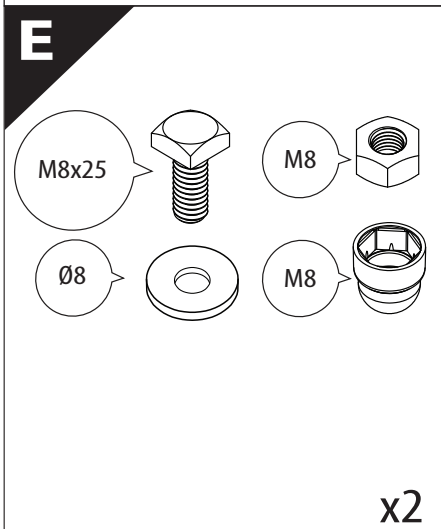

Tessera Roll+

Basic Version + ⚙️ S-KIT

Installation Manual

PART NUMBER(S)	Model Year
TESS 14401 ROLL + S-KIT	FOTON TUNLAND G7 2019+ OEM RB
Cab(s)	Installation Time / Weight
Double Cab	40-60 minutes / 53-57 kg

P

x1

Ø 25 mm

+

4 mm

1 - 25 Nm

8, 12, 13, 17 mm

x1

13

8 mm, 13 mm

13.1

M8
x4

Ø8x4

Ø8x4

14

X:560mm Y:310mm

14. 1

C:560mm D:200mm

15

Ø 25 mm

Rust Protection

CAUTION

max: 2 mm

CAUTION