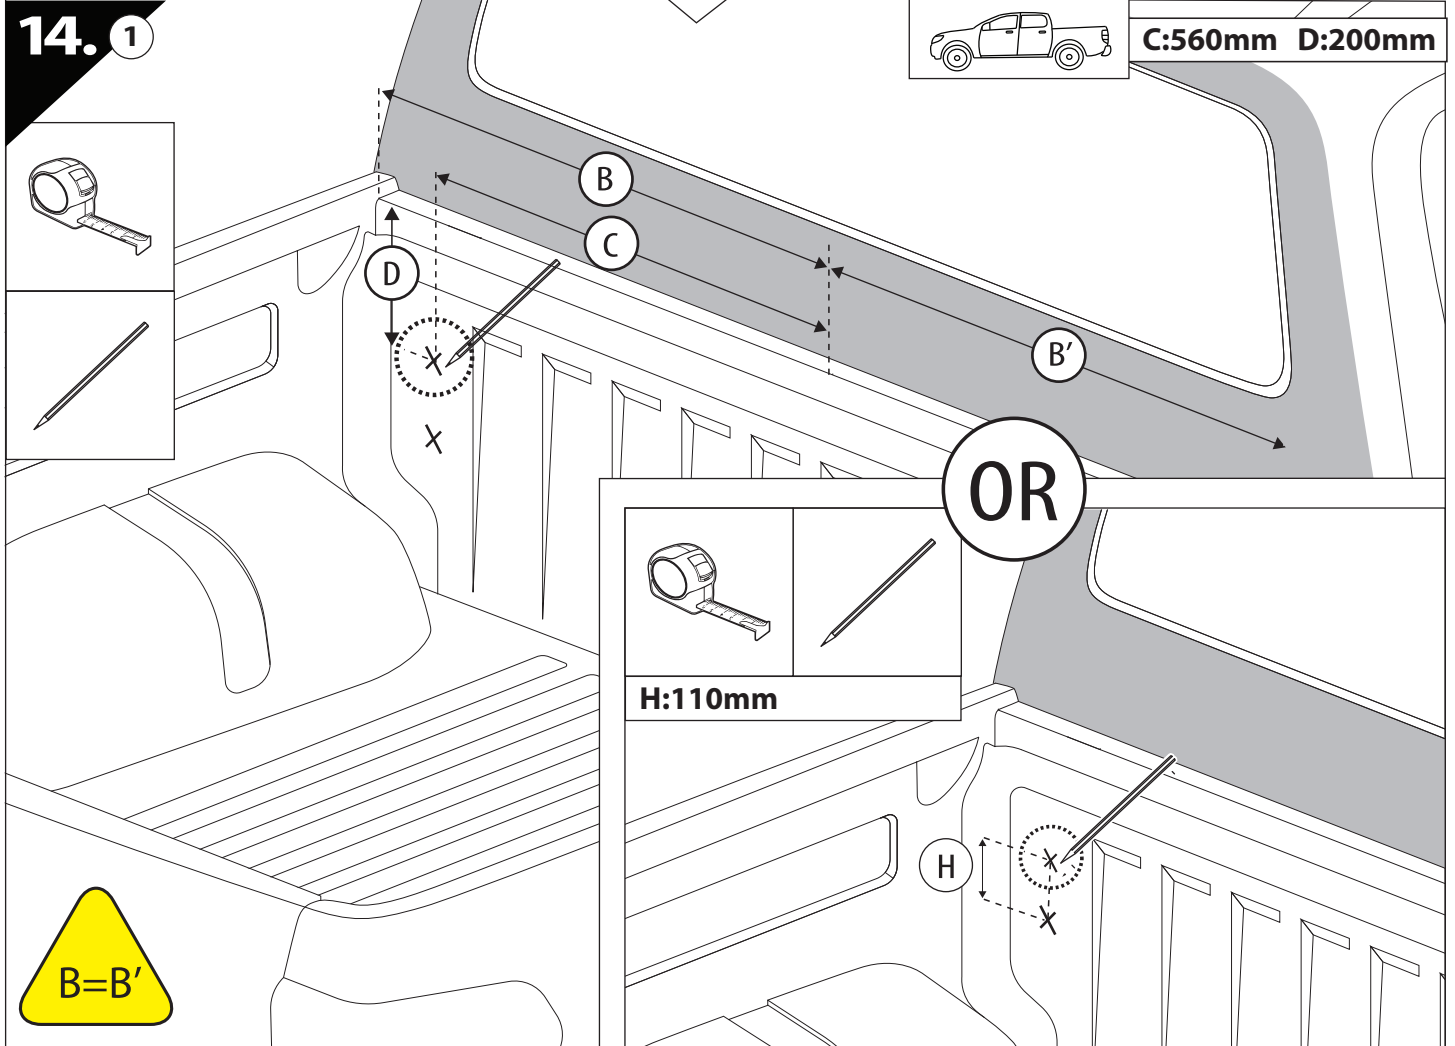

14. 1

C:560mm D:200mm

15

Ø 25 mm

Rust Protection

CAUTION

max: 2 mm

CAUTION