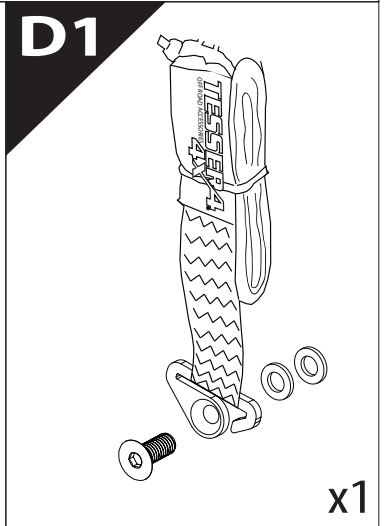

Tessera Roll+

Basic Version + ⚙️ S-KIT

Installation Manual

PART NUMBER(S)	Model Year
TESS 14401 ROLL + S-KIT	FOTON TUNLAND G7 2019+ OEM RB
Cab(s)	Installation Time / Weight
Double Cab	40-60 minutes / 53-57 kg

P

x1

Ø 25 mm

+

4 mm

1 - 25 Nm

8, 12, 13, 17 mm

x1

14. 1

C:560mm D:200mm

15

Ø 25 mm

Rust Protection

CAUTION

max: 2 mm

CAUTION