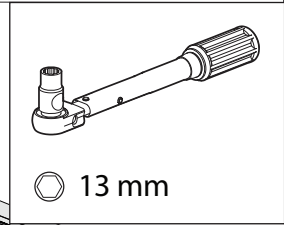

14. 1

C:560mm D:200mm

15

Ø 25 mm

Rust Protection

CAUTION

max: 2 mm

CAUTION

G

29

30

CAUTION !

31

- M8 x4  ✓
- Ø8x4  ✓
- Ø8x4 

32

CAUTION !