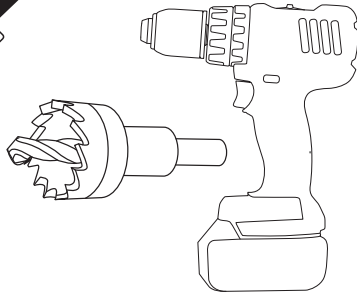

Tessera Roll+

Basic Version + ⚙️ S-KIT

Installation Manual

PART NUMBER(S)	Model Year
TESS 14401 ROLL + S-KIT	FOTON TUNLAND G7 2019+ OEM RB
Cab(s)	Installation Time / Weight
Double Cab	40-60 minutes / 53-57 kg

P

x1

Ø 25 mm

+

4 mm

1 - 25 Nm

8, 12, 13, 17 mm

x1

14. 1

C:560mm D:200mm

15

Ø 25 mm

Rust Protection

CAUTION

max: 2 mm

CAUTION