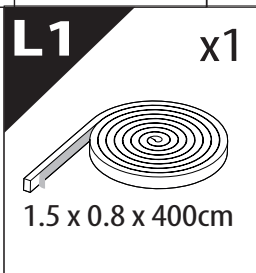

P

x1

Ø 25 mm

+

4 mm

1 - 25 Nm

8, 12, 13, 17 mm

x1

13

8 mm, 13 mm

13.1

M8
x4

Ø8x4

Ø8x4

14

X:560mm Y:310mm

14. 1

C:560mm D:200mm

15

Ø 25 mm

Rust Protection

CAUTION

max: 2 mm

CAUTION