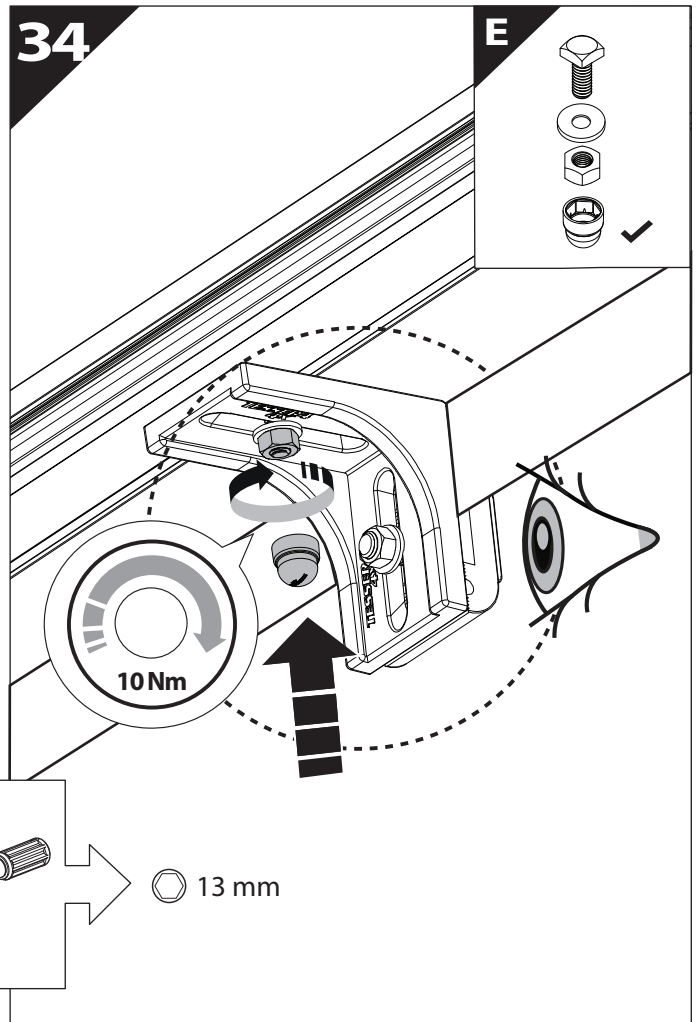

14. 1

C:560mm D:200mm

15

Ø 25 mm

Rust Protection

CAUTION

max: 2 mm

CAUTION

G

29

30

CAUTION !

31

- M8 x4  ✓
- Ø8x4  ✓
- Ø8x4 

32

CAUTION !