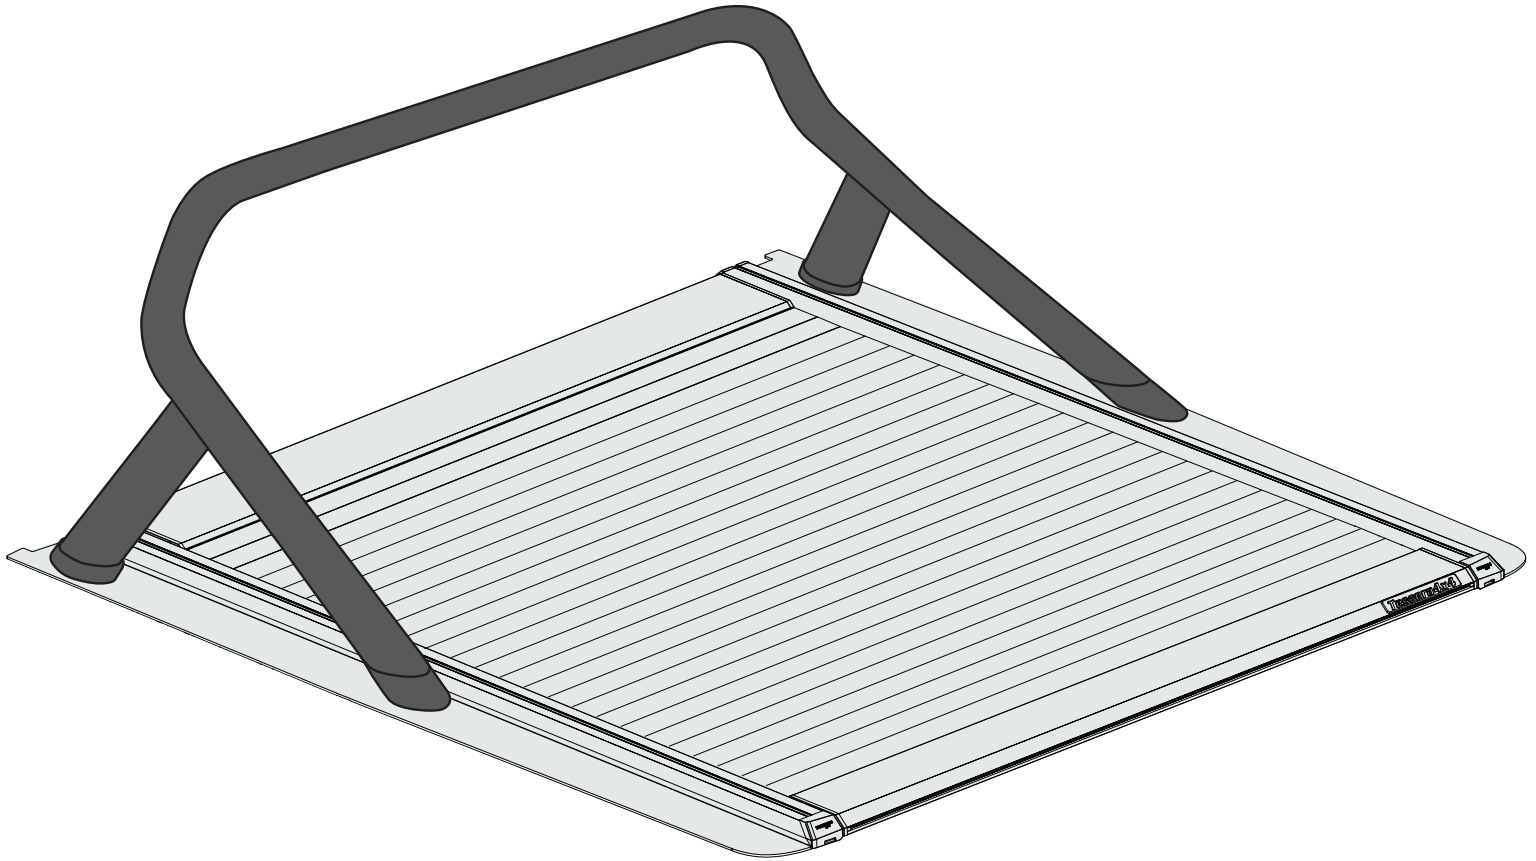

Tessera Roll+

Basic Version + ⚙️ S-KIT

Installation Manual

PART NUMBER(S)	Model Year
TESS 14401 ROLL + S-KIT	FOTON TUNLAND G7 2019+ OEM RB
Cab(s)	Installation Time / Weight
Double Cab	40-60 minutes / 53-57 kg