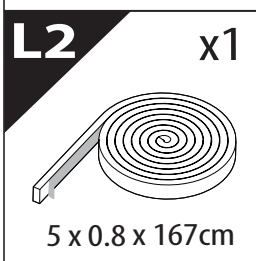

P

x1

Ø 25 mm

+

4 mm

1 - 25 Nm

8, 12, 13, 17 mm

x1

13

8 mm, 13 mm

13.1

M8
x4

Ø8x4

Ø8x4

14

X:560mm Y:310mm

14. 1

C:560mm D:200mm

15

Ø 25 mm

Rust Protection

CAUTION

max: 2 mm

CAUTION