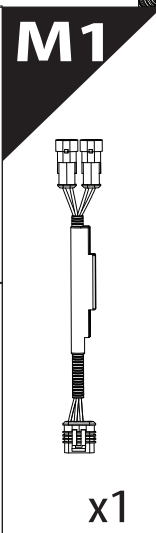

Tessera Roll+

Basic Version + ⚙️ S-KIT

Installation Manual

PART NUMBER(S)	Model Year
TESS 14401 ROLL + S-KIT	FOTON TUNLAND G7 2019+ OEM RB
Cab(s)	Installation Time / Weight
Double Cab	40-60 minutes / 53-57 kg

P

x1

Ø 25 mm

+

4 mm

1 - 25 Nm

8, 12, 13, 17 mm

x1

13

8 mm, 13 mm

13.1

M8
x4

Ø8x4

Ø8x4

14

X:560mm Y:310mm