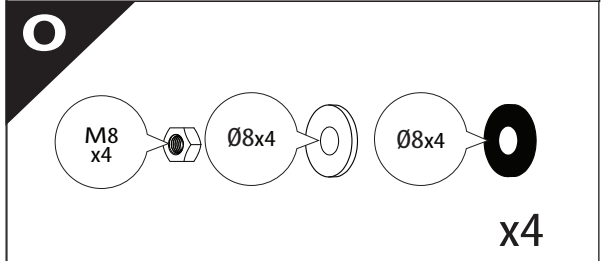

Tessera Roll+

Basic Version + ⚙️ S-KIT

Installation Manual

PART NUMBER(S)	Model Year
TESS 14401 ROLL + S-KIT	FOTON TUNLAND G7 2019+ OEM RB
Cab(s)	Installation Time / Weight
Double Cab	40-60 minutes / 53-57 kg

14. 1

C:560mm D:200mm

15

Ø 25 mm

Rust Protection

CAUTION

max: 2 mm

CAUTION