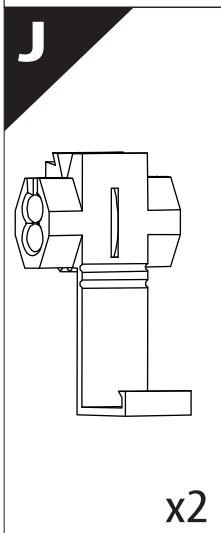

Tessera Roll+

Basic Version + ⚙️ S-KIT

Installation Manual

PART NUMBER(S)	Model Year
TESS 14401 ROLL + S-KIT	FOTON TUNLAND G7 2019+ OEM RB
Cab(s)	Installation Time / Weight
Double Cab	40-60 minutes / 53-57 kg

P

x1

Ø 25 mm

+

4 mm

1 - 25 Nm

8, 12, 13, 17 mm

x1

13

8 mm, 13 mm

13.1

M8
x4

Ø8x4

Ø8x4

14

X:560mm Y:310mm

14. 1

C:560mm D:200mm

15

Ø 25 mm

Rust Protection

CAUTION

max: 2 mm

CAUTION