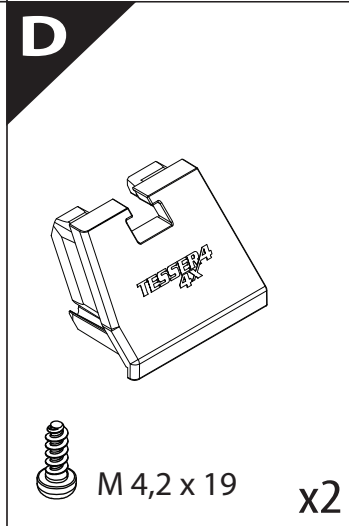

Tessera Roll+

Basic Version + ⚙️ S-KIT

Installation Manual

PART NUMBER(S)	Model Year
TESS 14401 ROLL + S-KIT	FOTON TUNLAND G7 2019+ OEM RB
Cab(s)	Installation Time / Weight
Double Cab	40-60 minutes / 53-57 kg

P

x1

Ø 25 mm

+

4 mm

1 - 25 Nm

8, 12, 13, 17 mm

x1

13

8 mm, 13 mm

13.1

M8
x4

Ø8x4

Ø8x4

14

X:560mm Y:310mm

14. 1

C:560mm D:200mm

15

Ø 25 mm

Rust Protection

CAUTION

max: 2 mm

CAUTION