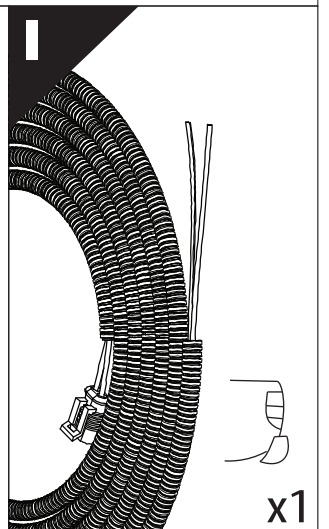

Tessera Roll+

Basic Version + ⚙️ S-KIT

Installation Manual

PART NUMBER(S)	Model Year
TESS 14401 ROLL + S-KIT	FOTON TUNLAND G7 2019+ OEM RB
Cab(s)	Installation Time / Weight
Double Cab	40-60 minutes / 53-57 kg

P

x1

Ø 25 mm

+

4 mm

1 - 25 Nm

8, 12, 13, 17 mm

x1

13

8 mm, 13 mm

13.1

M8
x4

Ø8x4

Ø8x4

14

X:560mm Y:310mm

14. 1

C:560mm D:200mm

15

Ø 25 mm

Rust Protection

CAUTION

max: 2 mm

CAUTION