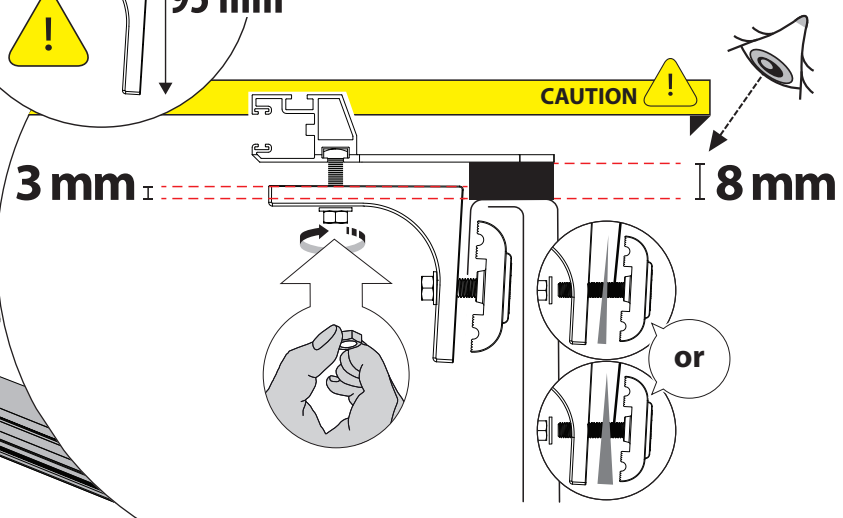

14. 1

C:560mm D:200mm

15

Ø 25 mm

Rust Protection

CAUTION

max: 2 mm

CAUTION

G

29

30

CAUTION !

31

- M8 x4  ✓
- Ø8x4  ✓
- Ø8x4 

32

CAUTION !