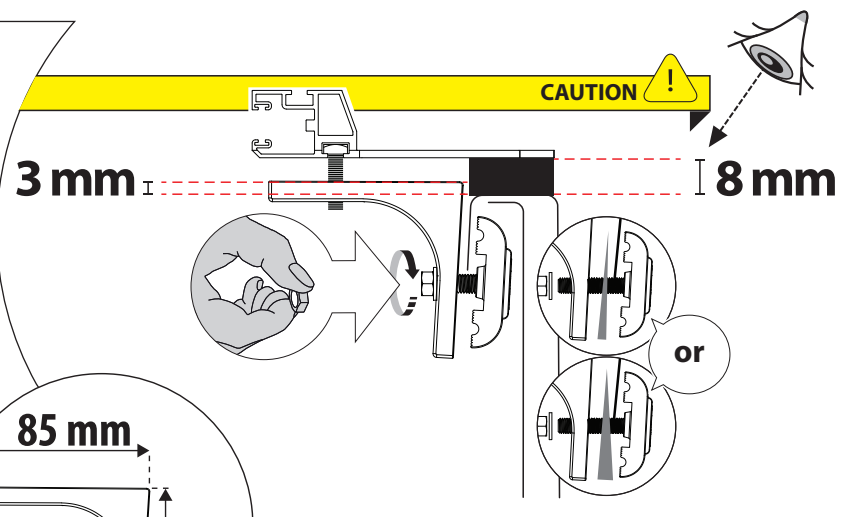

14. 1

C:560mm D:200mm

15

Ø 25 mm

Rust Protection

CAUTION

max: 2 mm

CAUTION

G

29

30

CAUTION !

31

- M8 x4  ✓
- Ø8x4  ✓
- Ø8x4 

32

CAUTION !