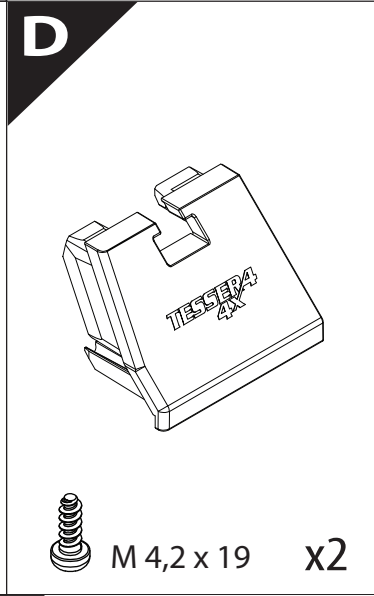

Tessera Roll+

Basic Version + ⚙️ S-KIT

Installation Manual

PART NUMBER(S)	Model Year
TESS 14451 ROLL+S-KIT	Maxus T60 MAX PLUS 2025+ with MAXUS OEM Roll Bar
Cab(s)	Installation Time / Weight
Double Cab	40-60 minutes / 53-57 kg

16   4 mm , 5mm	E1  x4	O1  x2	O2  x2	O3  M6X25 x10
--	---	--	--	--

18

X:525mm Y:300mm

C:525mm D:200mm

Ø 25 mm

!
Rust
Protection

!
CAUTION

max: 2 mm