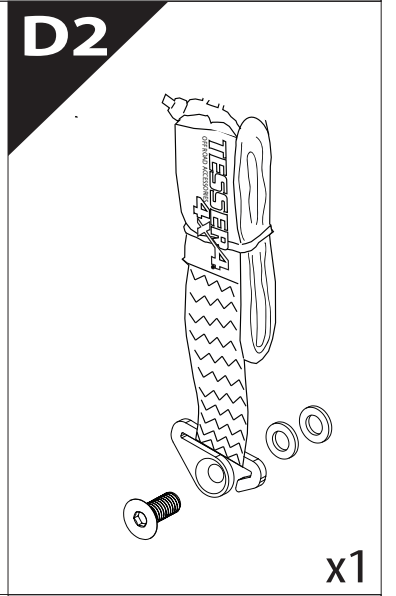

Tessera Roll+

Basic Version + ⚙️ S-KIT

Installation Manual

PART NUMBER(S)	Model Year
TESS 14451 ROLL+S-KIT	Maxus T60 MAX PLUS 2025+ with MAXUS OEM Roll Bar
Cab(s)	Installation Time / Weight
Double Cab	40-60 minutes / 53-57 kg

8 mm

T 45

! REUSE IN STEP 9

! KEEP IN SAFE PLACE

15

O

x2

 **USE FROM STEP 8** 

16   4 mm , 5mm	E1  x4	O1  x2	O2  x2	O3  M6X25 x10
--	---	--	--	--

18

X:525mm Y:300mm

C:525mm D:200mm

Ø 25 mm

!
Rust
Protection

!
CAUTION

max: 2 mm