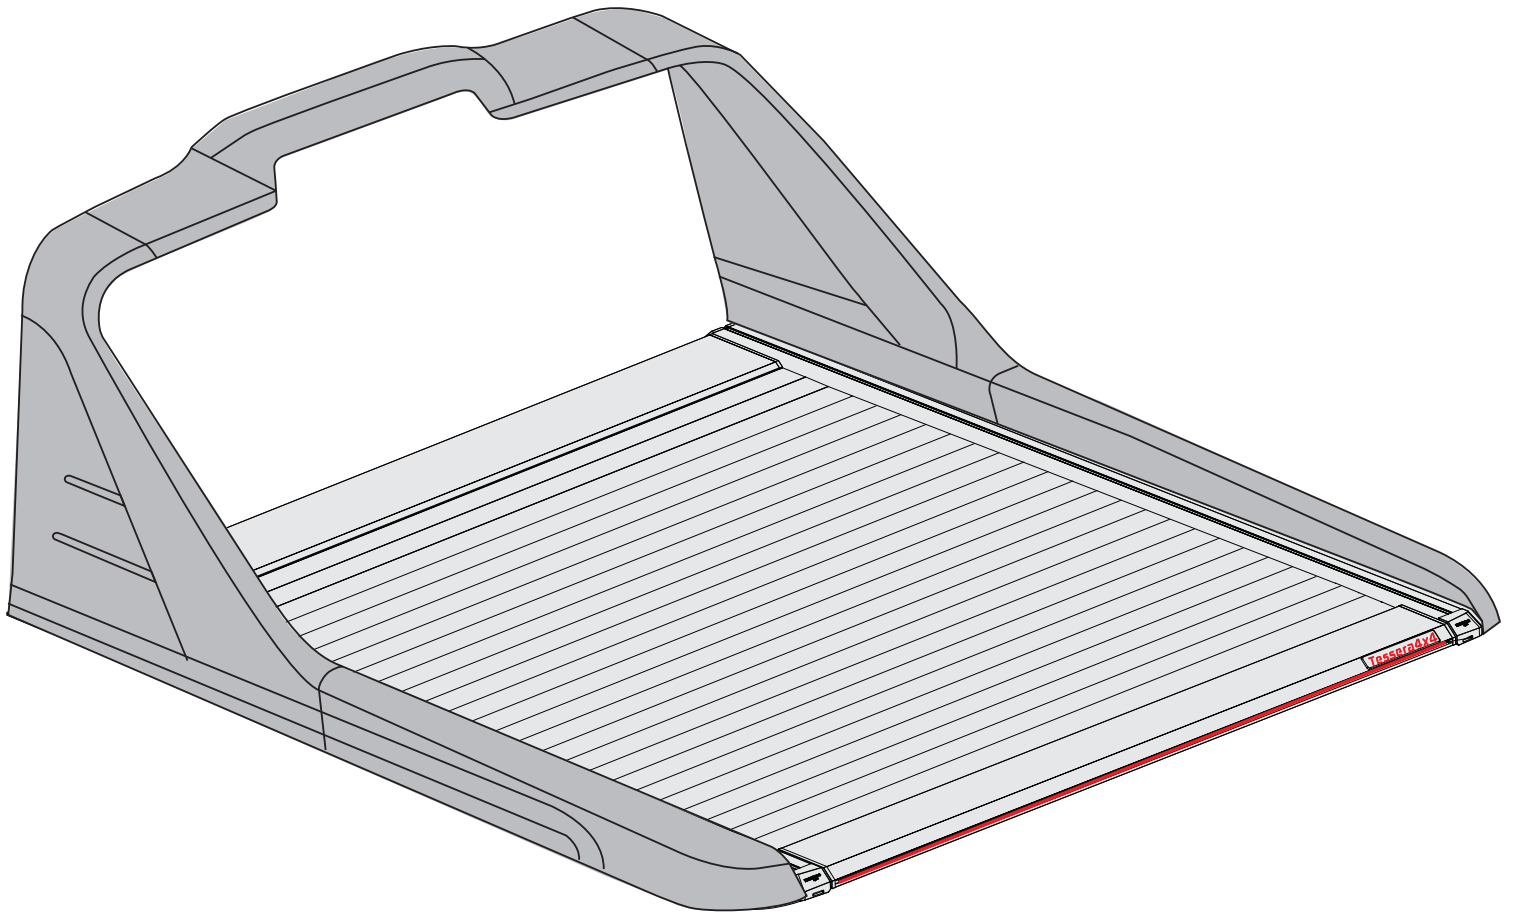

Tessera Roll+

Basic Version + ⚙️ S-KIT

Installation Manual

PART NUMBER(S)	Model Year
TESS 14451 ROLL+S-KIT	Maxus T60 MAX PLUS 2025+ with MAXUS OEM Roll Bar
Cab(s)	Installation Time / Weight
Double Cab	40-60 minutes / 53-57 kg