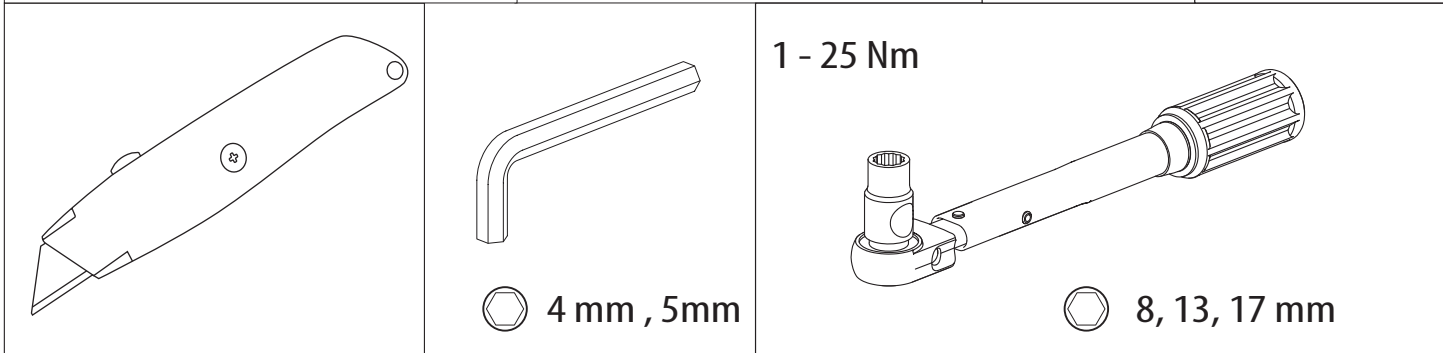

Tessera Roll+

Basic Version + ⚙️ S-KIT

Installation Manual

PART NUMBER(S)	Model Year
TESS 14451 ROLL+S-KIT	Maxus T60 MAX PLUS 2025+ with MAXUS OEM Roll Bar
Cab(s)	Installation Time / Weight
Double Cab	40-60 minutes / 53-57 kg

16   4 mm , 5mm	E1  x4	O1  x2	O2  x2	O3  M6X25 x10
--	---	--	--	--

18

X:525mm Y:300mm

C:525mm D:200mm

Ø 25 mm

!
Rust
Protection

!
CAUTION

max: 2 mm