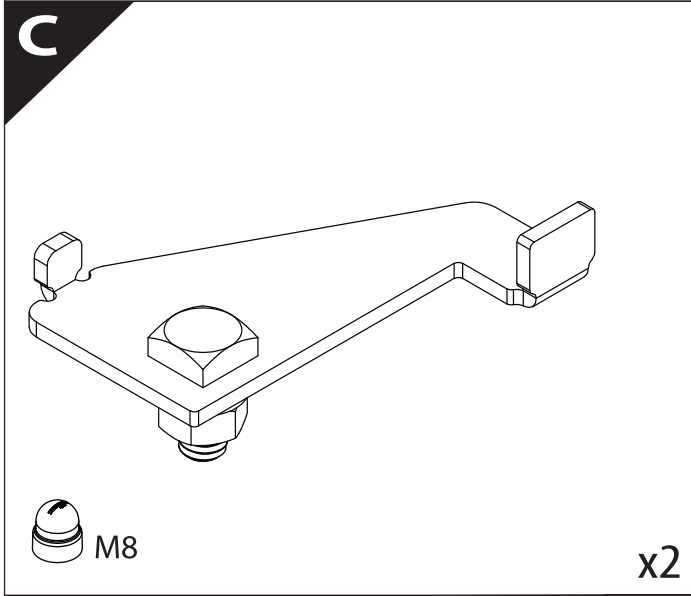

Tessera Roll+

Basic Version + ⚙️ S-KIT

Installation Manual

PART NUMBER(S)	Model Year
TESS 14451 ROLL+S-KIT	Maxus T60 MAX PLUS 2025+ with MAXUS OEM Roll Bar
Cab(s)	Installation Time / Weight
Double Cab	40-60 minutes / 53-57 kg

8 mm

T 45

! REUSE IN STEP 9

! KEEP IN SAFE PLACE

15

O

x2

 **USE FROM STEP 8** 

16   4 mm , 5mm	E1  x4	O1  x2	O2  x2	O3  M6X25 x10
--	---	--	--	--

18

X:525mm Y:300mm

C:525mm D:200mm

Ø 25 mm

!
Rust
Protection

!
CAUTION

max: 2 mm