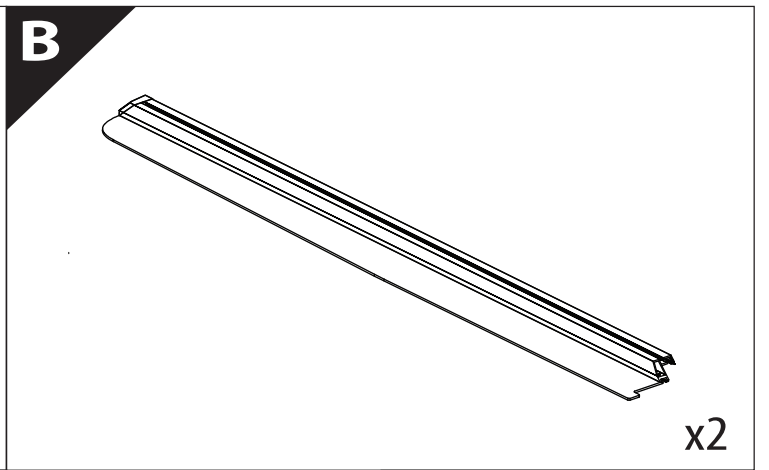

Tessera Roll+

Basic Version + ⚙️ S-KIT

Installation Manual

PART NUMBER(S)	Model Year
TESS 14451 ROLL+S-KIT	Maxus T60 MAX PLUS 2025+ with MAXUS OEM Roll Bar
Cab(s)	Installation Time / Weight
Double Cab	40-60 minutes / 53-57 kg

16   4 mm , 5mm	E1  x4	O1  x2	O2  x2	O3  M6X25 x10
--	---	--	--	--

18

X:525mm Y:300mm

C:525mm D:200mm

Ø 25 mm

!
Rust
Protection

!
CAUTION

max: 2 mm