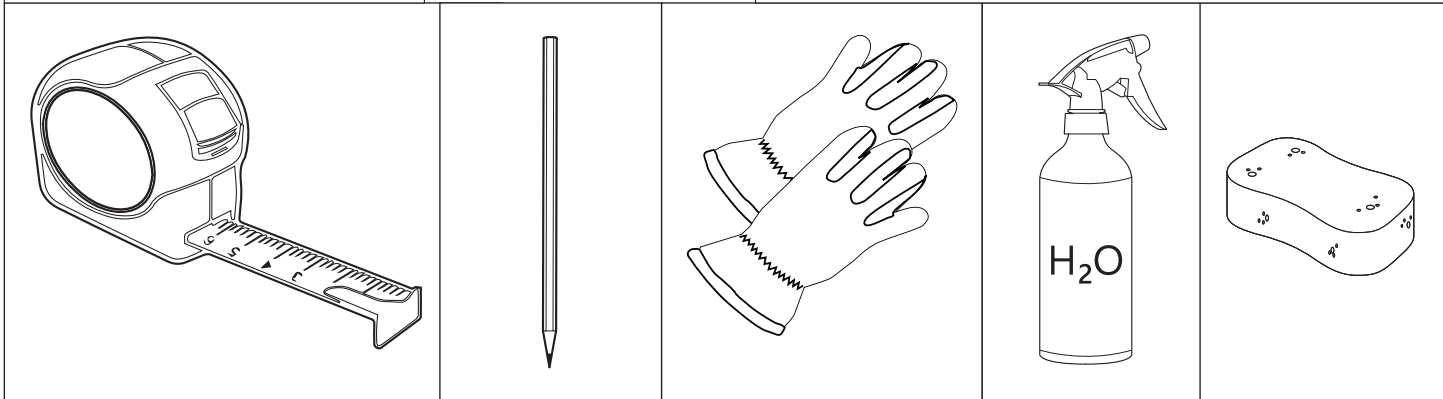

Tessera Roll+

Basic Version + ⚙️ S-KIT

Installation Manual

PART NUMBER(S)	Model Year
TESS 14451 ROLL+S-KIT	Maxus T60 MAX PLUS 2025+ with MAXUS OEM Roll Bar
Cab(s)	Installation Time / Weight
Double Cab	40-60 minutes / 53-57 kg