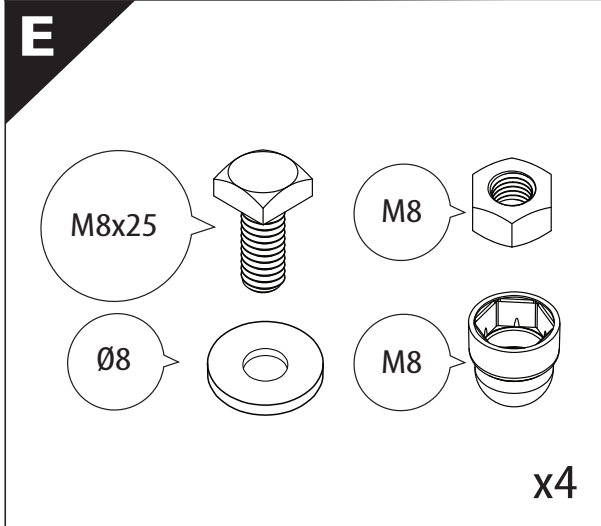

Tessera Roll+

Basic Version + ⚙️ S-KIT

Installation Manual

PART NUMBER(S)	Model Year
TESS 14451 ROLL+S-KIT	Maxus T60 MAX PLUS 2025+ with MAXUS OEM Roll Bar
Cab(s)	Installation Time / Weight
Double Cab	40-60 minutes / 53-57 kg

8 mm

T 45

! REUSE IN STEP 9

! KEEP IN SAFE PLACE

15

O

x2

 **USE FROM STEP 8** 

16   4 mm , 5mm	E1  x4	O1  x2	O2  x2	O3  M6X25 x10
--	---	--	--	--

18

X:525mm Y:300mm

C:525mm D:200mm

Ø 25 mm

!
Rust
Protection

!
CAUTION

max: 2 mm