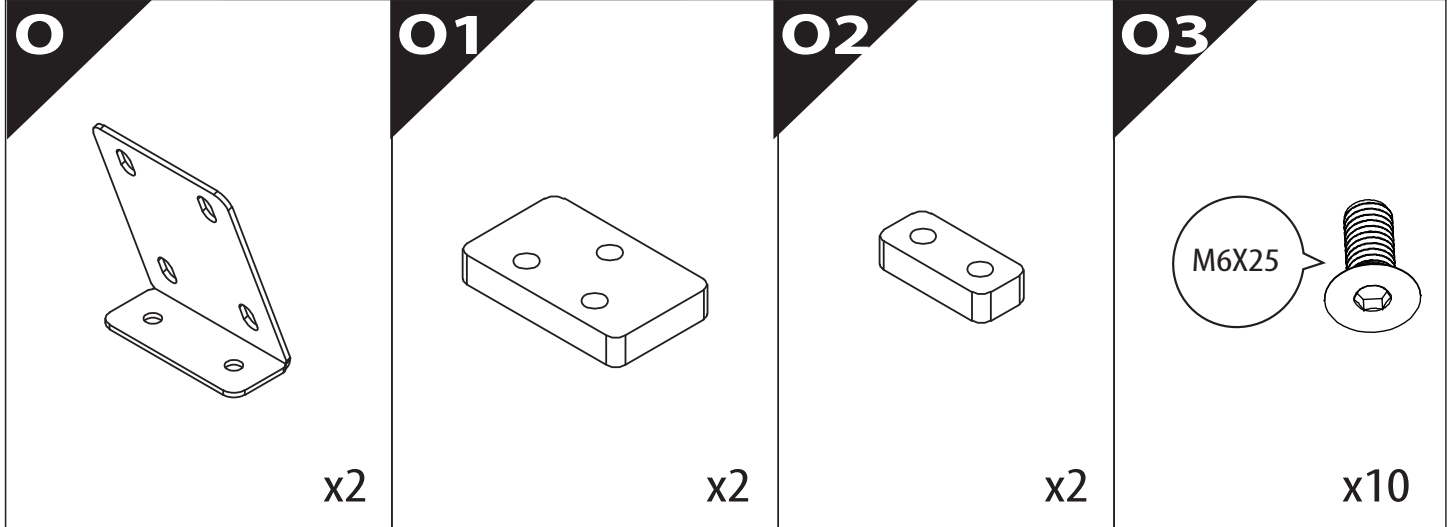

Tessera Roll+

Basic Version + ⚙️ S-KIT

Installation Manual

PART NUMBER(S)	Model Year
TESS 14451 ROLL+S-KIT	Maxus T60 MAX PLUS 2025+ with MAXUS OEM Roll Bar
Cab(s)	Installation Time / Weight
Double Cab	40-60 minutes / 53-57 kg

16   4 mm , 5mm	E1  x4	O1  x2	O2  x2	O3  M6X25 x10
--	---	--	--	--

18

X:525mm Y:300mm

C:525mm D:200mm

Ø 25 mm

!
Rust
Protection

!
CAUTION

max: 2 mm