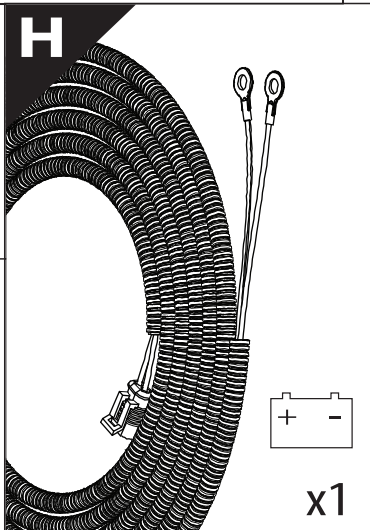

Tessera Roll+

Basic Version + ⚙️ S-KIT

Installation Manual

PART NUMBER(S)	Model Year
TESS 14451 ROLL+S-KIT	Maxus T60 MAX PLUS 2025+ with MAXUS OEM Roll Bar
Cab(s)	Installation Time / Weight
Double Cab	40-60 minutes / 53-57 kg

8 mm

T 45

! REUSE IN STEP 9

! KEEP IN SAFE PLACE

15

O

x2

 **USE FROM STEP 8** 

16   4 mm , 5mm	E1  x4	O1  x2	O2  x2	O3  M6X25 x10
--	---	--	--	--

18

X:525mm Y:300mm

C:525mm D:200mm

Ø 25 mm

!
Rust
Protection

!
CAUTION

max: 2 mm