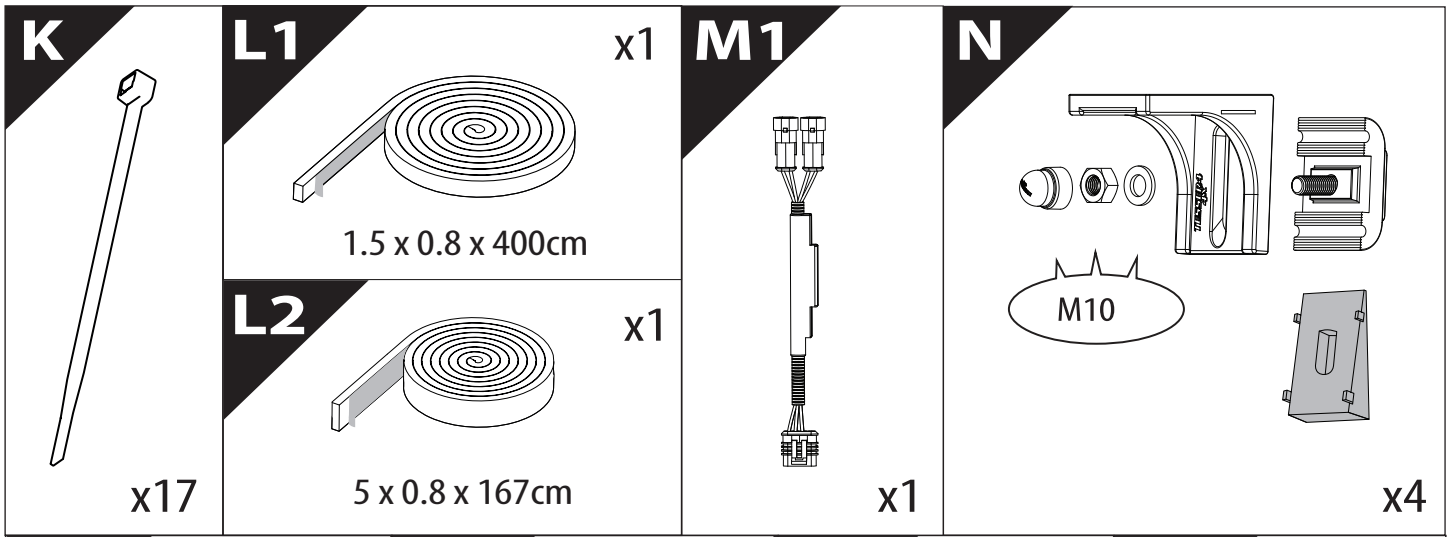

Tessera Roll+

Basic Version + ⚙️ S-KIT

Installation Manual

PART NUMBER(S)	Model Year
TESS 14451 ROLL+S-KIT	Maxus T60 MAX PLUS 2025+ with MAXUS OEM Roll Bar
Cab(s)	Installation Time / Weight
Double Cab	40-60 minutes / 53-57 kg

16   4 mm , 5mm	E1  x4	O1  x2	O2  x2	O3  M6X25 x10
--	---	--	--	--

18

X:525mm Y:300mm

C:525mm D:200mm

Ø 25 mm

!
Rust
Protection

!
CAUTION

max: 2 mm