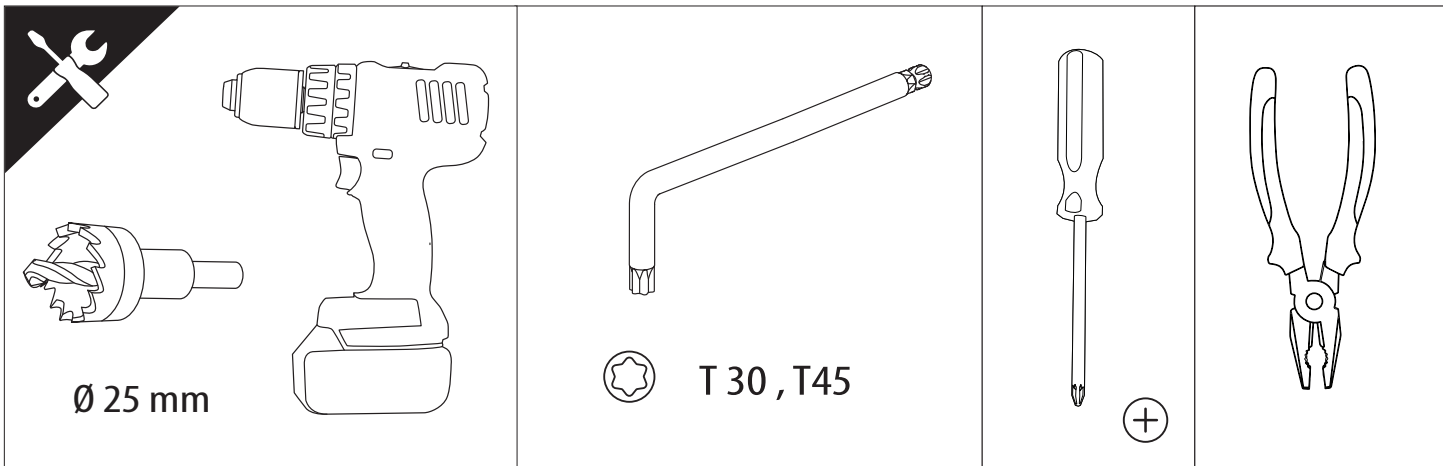

Tessera Roll+

Basic Version + ⚙️ S-KIT

Installation Manual

PART NUMBER(S)	Model Year
TESS 14451 ROLL+S-KIT	Maxus T60 MAX PLUS 2025+ with MAXUS OEM Roll Bar
Cab(s)	Installation Time / Weight
Double Cab	40-60 minutes / 53-57 kg

16   4 mm , 5mm	E1  x4	O1  x2	O2  x2	O3  M6X25 x10
--	---	--	--	--

18

X:525mm Y:300mm

C:525mm D:200mm

Ø 25 mm

!
Rust
Protection

!
CAUTION

max: 2 mm