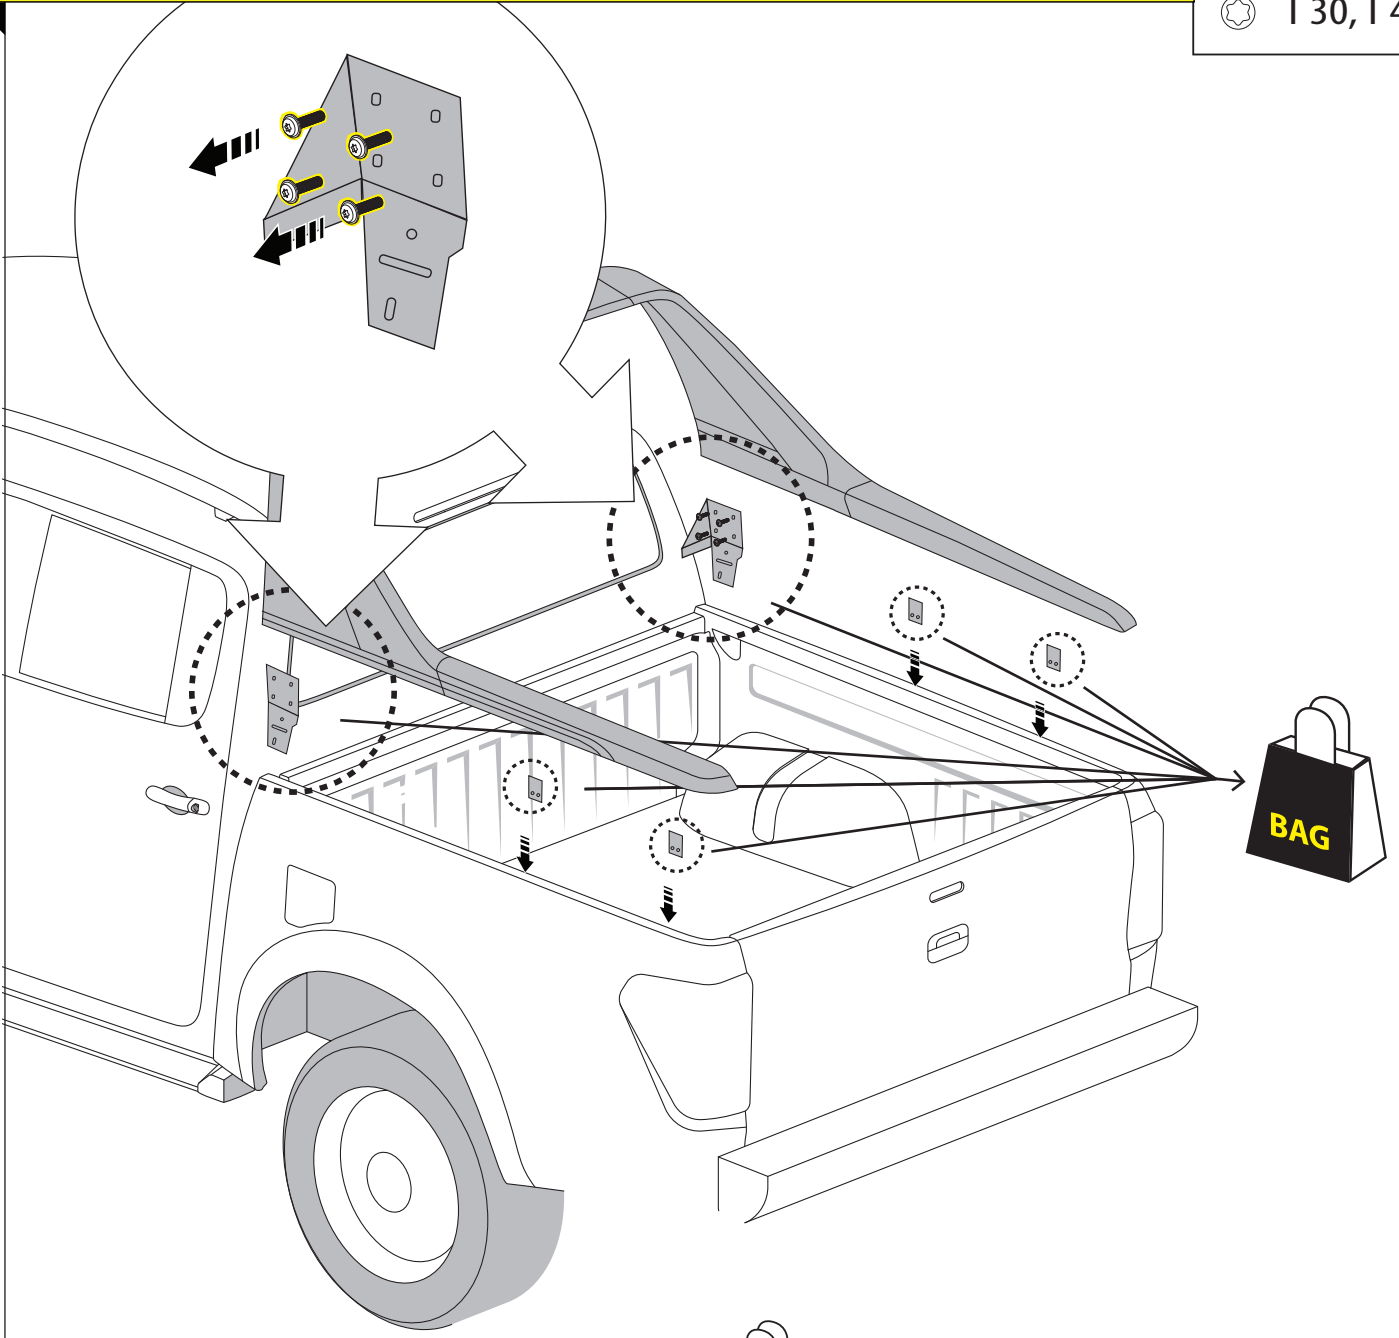

Tessera Roll+

Basic Version + ⚙️ S-KIT

Installation Manual

PART NUMBER(S)	Model Year
TESS 14451 ROLL+S-KIT	Maxus T60 MAX PLUS 2025+ with MAXUS OEM Roll Bar
Cab(s)	Installation Time / Weight
Double Cab	40-60 minutes / 53-57 kg

8 mm

T 45

! REUSE IN STEP 9

! KEEP IN SAFE PLACE

15

O

x2

 **USE FROM STEP 8** 