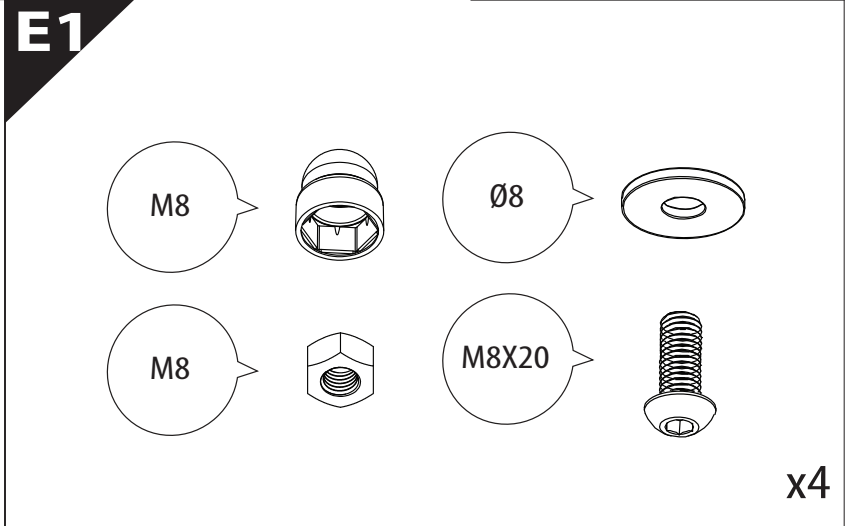

Tessera Roll+

Basic Version + ⚙️ S-KIT

Installation Manual

PART NUMBER(S)	Model Year
TESS 14451 ROLL+S-KIT	Maxus T60 MAX PLUS 2025+ with MAXUS OEM Roll Bar
Cab(s)	Installation Time / Weight
Double Cab	40-60 minutes / 53-57 kg

8 mm

T 45

! REUSE IN STEP 9

! KEEP IN SAFE PLACE

15

O

x2

 **USE FROM STEP 8** 

16   4 mm , 5mm	E1  x4	O1  x2	O2  x2	O3  M6X25 x10
--	---	--	--	--

18

X:525mm Y:300mm

C:525mm D:200mm

Ø 25 mm

!
Rust
Protection

!
CAUTION

max: 2 mm