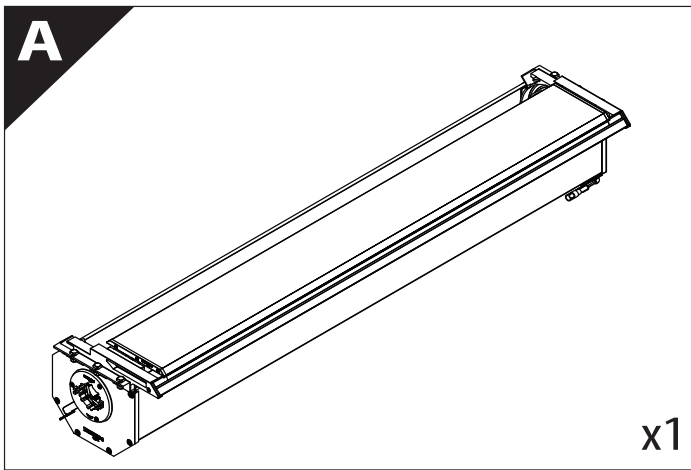

Tessera Roll+

Basic Version + ⚙️ S-KIT

Installation Manual

PART NUMBER(S)	Model Year
TESS 14451 ROLL+S-KIT	Maxus T60 MAX PLUS 2025+ with MAXUS OEM Roll Bar
Cab(s)	Installation Time / Weight
Double Cab	40-60 minutes / 53-57 kg

16   4 mm , 5mm	E1  x4	O1  x2	O2  x2	O3  M6X25 x10
--	---	--	--	--

18

X:525mm Y:300mm

C:525mm D:200mm

Ø 25 mm

!
Rust
Protection

!
CAUTION

max: 2 mm