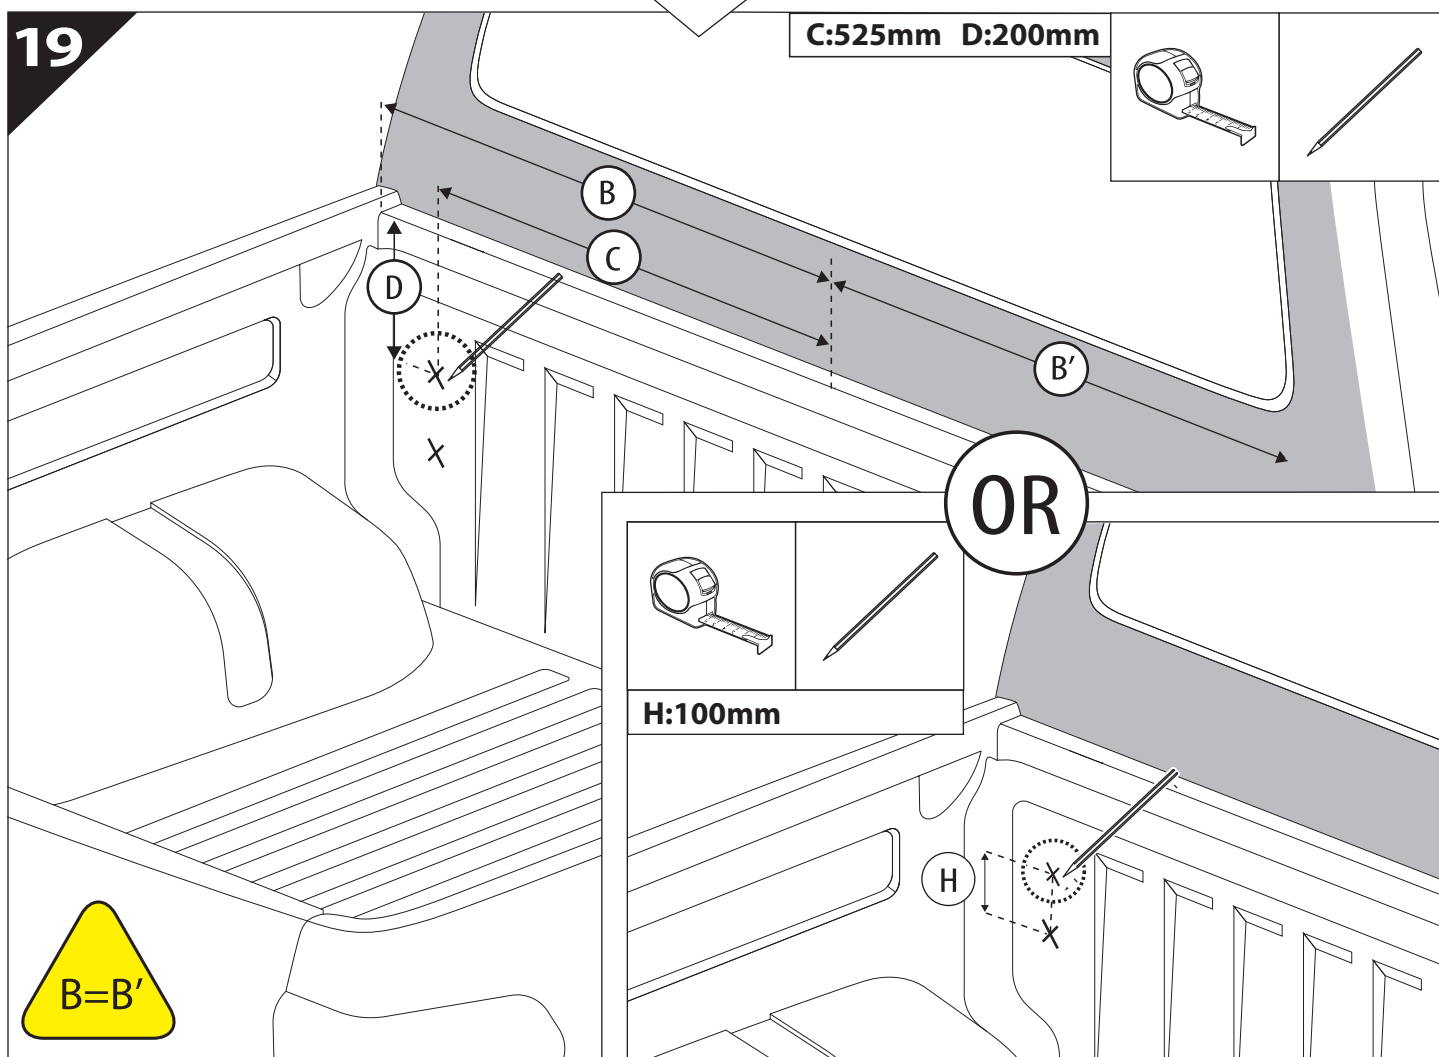

16   4 mm , 5mm	E1  x4	O1  x2	O2  x2	O3  M6X25 x10
--	---	--	--	--

18

X:525mm Y:300mm

C:525mm D:200mm

Ø 25 mm

!
Rust
Protection

!
CAUTION

max: 2 mm

!
CAUTION

5 mm

21

22

Only to be installed by authorized personnel

23

24

32