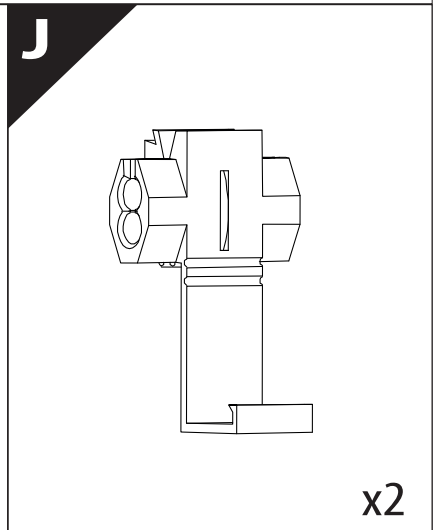

Tessera Roll+

Basic Version + ⚙️ S-KIT

Installation Manual

PART NUMBER(S)	Model Year
TESS 14451 ROLL+S-KIT	Maxus T60 MAX PLUS 2025+ with MAXUS OEM Roll Bar
Cab(s)	Installation Time / Weight
Double Cab	40-60 minutes / 53-57 kg

16   4 mm , 5mm	E1  x4	O1  x2	O2  x2	O3  M6X25 x10
--	---	--	--	--

18

X:525mm Y:300mm

C:525mm D:200mm

Ø 25 mm

!
Rust
Protection

!
CAUTION

max: 2 mm