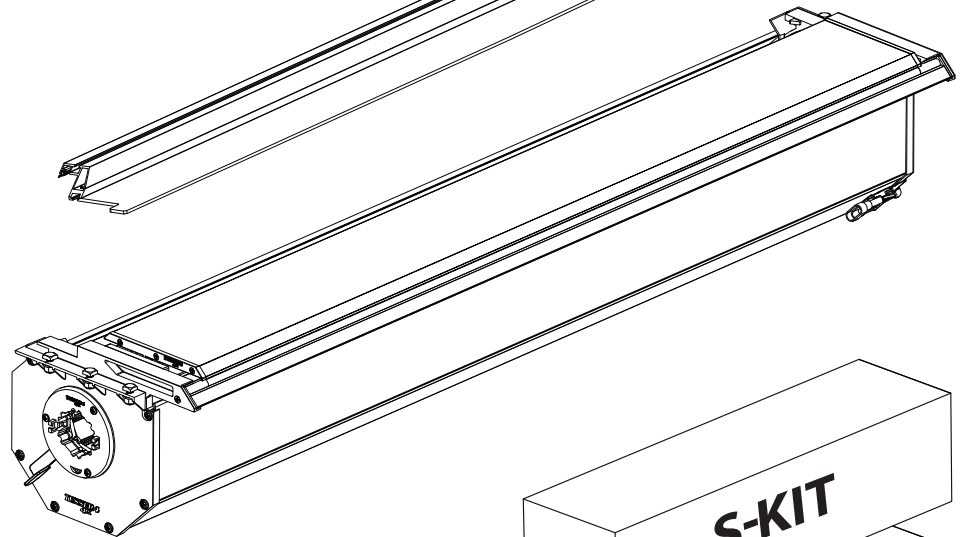

Tessera Roll+

Basic Version + ⚙️ S-KIT

Installation Manual

PART NUMBER(S)	Model Year
TESS 14451 ROLL+S-KIT	Maxus T60 MAX PLUS 2025+ with MAXUS OEM Roll Bar
Cab(s)	Installation Time / Weight
Double Cab	40-60 minutes / 53-57 kg