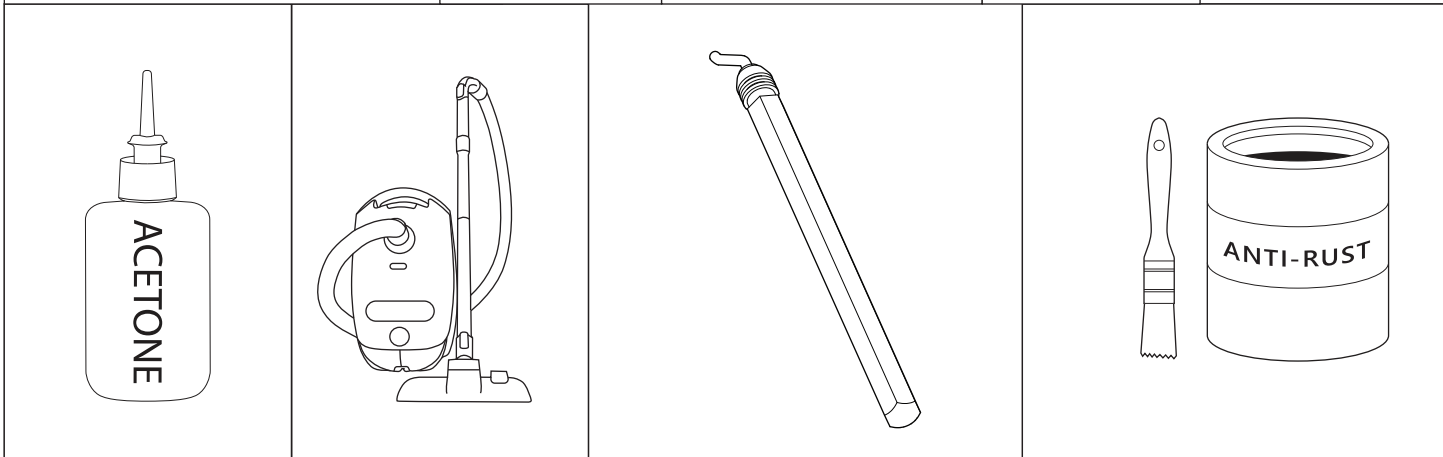

Tessera Roll+

Basic Version + ⚙️ S-KIT

Installation Manual

PART NUMBER(S)	Model Year
TESS 14451 ROLL+S-KIT	Maxus T60 MAX PLUS 2025+ with MAXUS OEM Roll Bar
Cab(s)	Installation Time / Weight
Double Cab	40-60 minutes / 53-57 kg