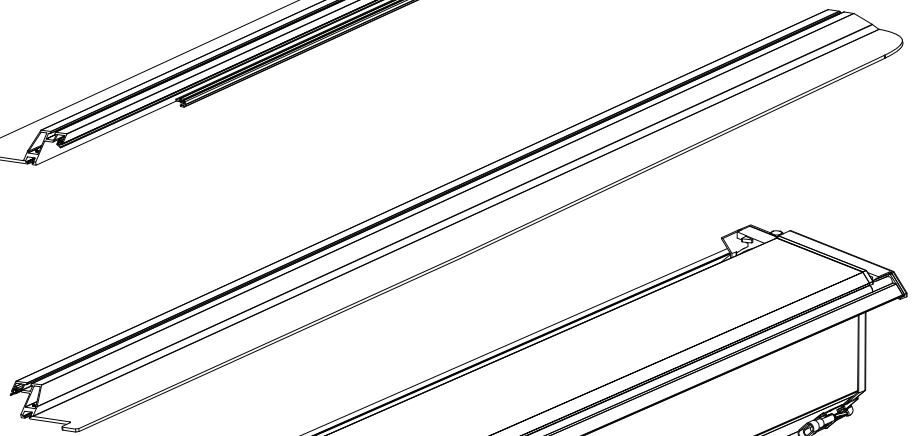

Tessera Roll+

Basic Version + ⚙️ S-KIT

Installation Manual

PART NUMBER(S)	Model Year
TESS 14451 ROLL+S-KIT	Maxus T60 MAX PLUS 2025+ with MAXUS OEM Roll Bar
Cab(s)	Installation Time / Weight
Double Cab	40-60 minutes / 53-57 kg

16   4 mm , 5mm	E1  x4	O1  x2	O2  x2	O3  M6X25 x10
--	---	--	--	--

18

X:525mm Y:300mm

C:525mm D:200mm

Ø 25 mm

!
Rust
Protection

!
CAUTION

max: 2 mm