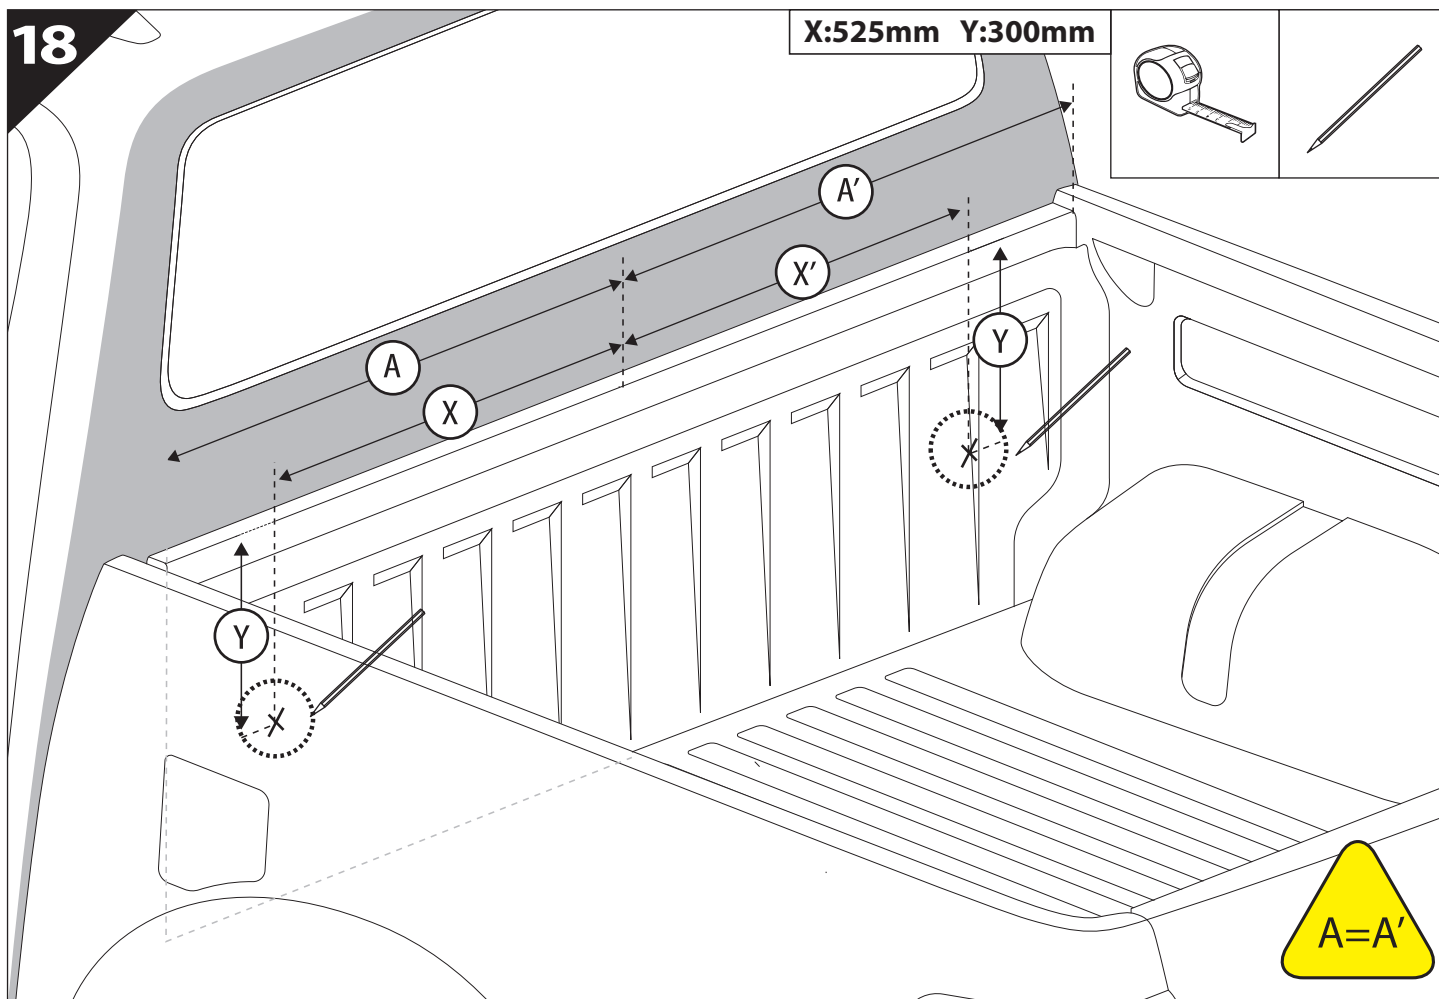

8 mm

T 45

! REUSE IN STEP 9

! KEEP IN SAFE PLACE

15

O

x2

 **USE FROM STEP 8** 

16   4 mm , 5mm	E1  x4	O1  x2	O2  x2	O3  M6X25 x10
--	---	--	--	--

18

X:525mm Y:300mm

C:525mm D:200mm

Ø 25 mm

!
Rust
Protection

!
CAUTION

max: 2 mm