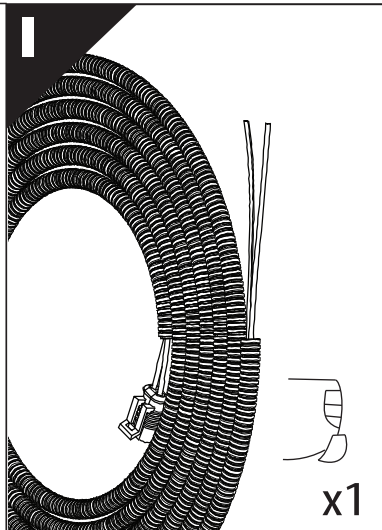

Tessera Roll+

Basic Version + ⚙️ S-KIT

Installation Manual

PART NUMBER(S)	Model Year
TESS 14451 ROLL+S-KIT	Maxus T60 MAX PLUS 2025+ with MAXUS OEM Roll Bar
Cab(s)	Installation Time / Weight
Double Cab	40-60 minutes / 53-57 kg

8 mm

T 45

! REUSE IN STEP 9

! KEEP IN SAFE PLACE

15

O

x2

 **USE FROM STEP 8** 

16   4 mm , 5mm	E1  x4	O1  x2	O2  x2	O3  M6X25 x10
--	---	--	--	--

18

X:525mm Y:300mm

C:525mm D:200mm

Ø 25 mm

!
Rust
Protection

!
CAUTION

max: 2 mm