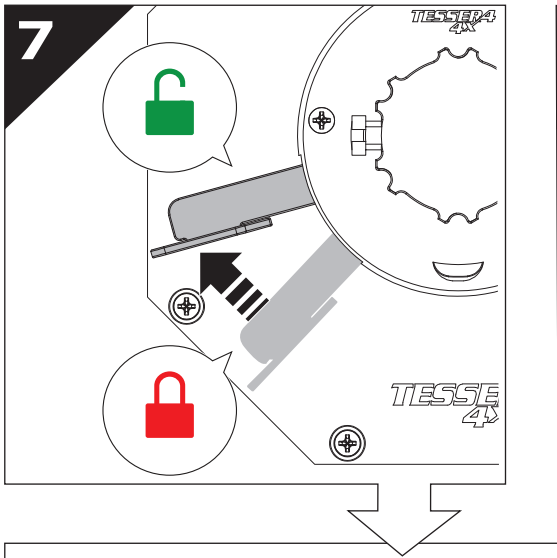

B

A

KITS

L

3

4

12.0

13

8 mm

T 45

! REUSE IN STEP 9

! KEEP IN SAFE PLACE

15

O

x2

 **USE FROM STEP 8** 

16   4 mm , 5mm	E1  x4	O1  x2	O2  x2	O3  M6X25 x10
--	---	--	--	--

18

X:525mm Y:300mm

C:525mm D:200mm

Ø 25 mm

!
Rust
Protection

!
CAUTION

max: 2 mm