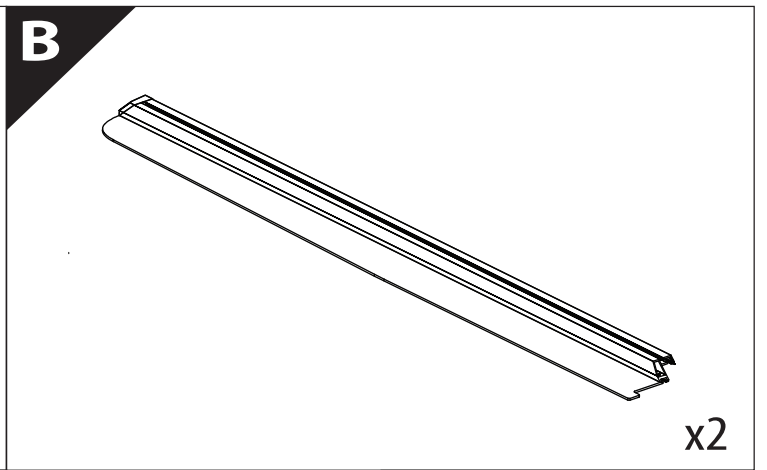

Tessera Roll+

Basic Version + ⚡ E-KIT

Installation Manual

PART NUMBER(S)	Model Year
TESS 14451 ROLL+E-KIT	Maxus T60 MAX PLUS 2025+ with MAXUS OEM Roll Bar
Cab(s)	Installation Time / Weight
Double Cab	40-60 minutes / 53-57 kg