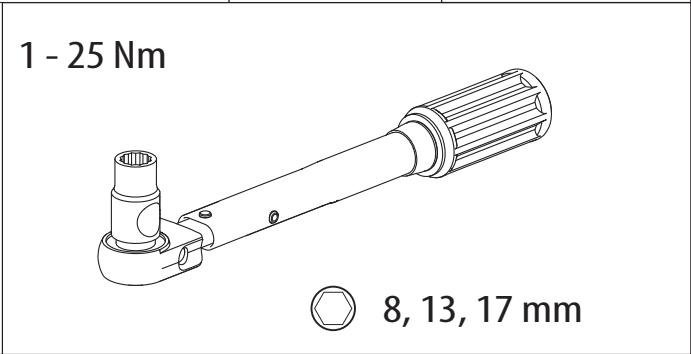

Tessera Roll+

Basic Version + ⚡ E-KIT

Installation Manual

PART NUMBER(S)	Model Year
TESS 14451 ROLL+E-KIT	Maxus T60 MAX PLUS 2025+ with MAXUS OEM Roll Bar
Cab(s)	Installation Time / Weight
Double Cab	40-60 minutes / 53-57 kg