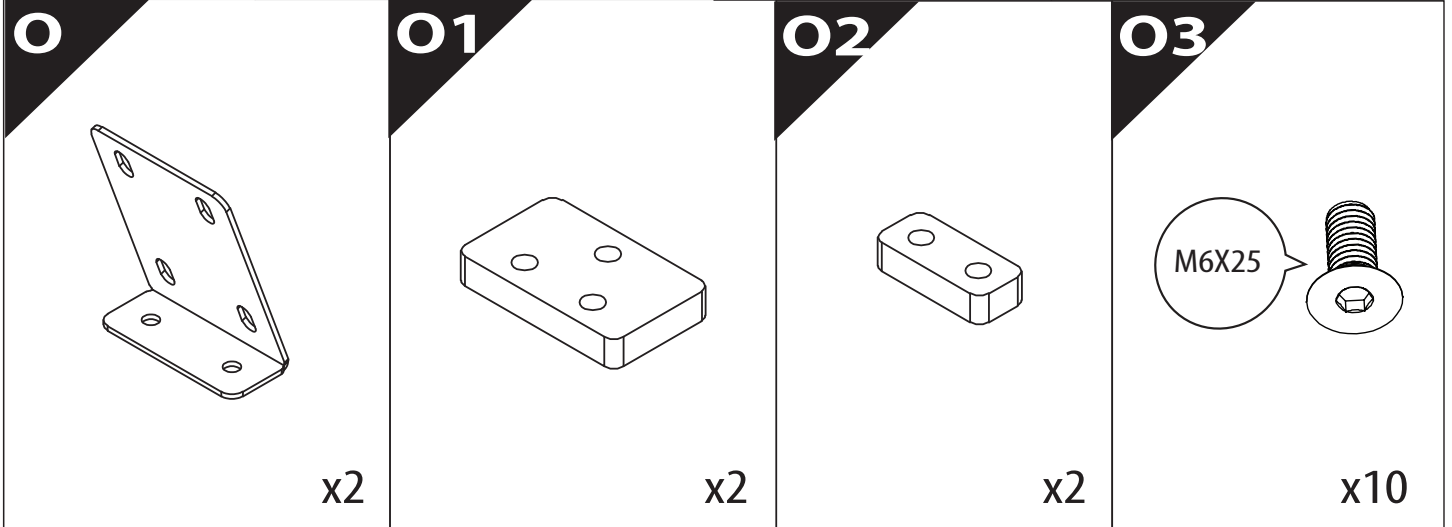

Tessera Roll+

Basic Version + ⚡ E-KIT

Installation Manual

PART NUMBER(S)	Model Year
TESS 14451 ROLL+E-KIT	Maxus T60 MAX PLUS 2025+ with MAXUS OEM Roll Bar
Cab(s)	Installation Time / Weight
Double Cab	40-60 minutes / 53-57 kg