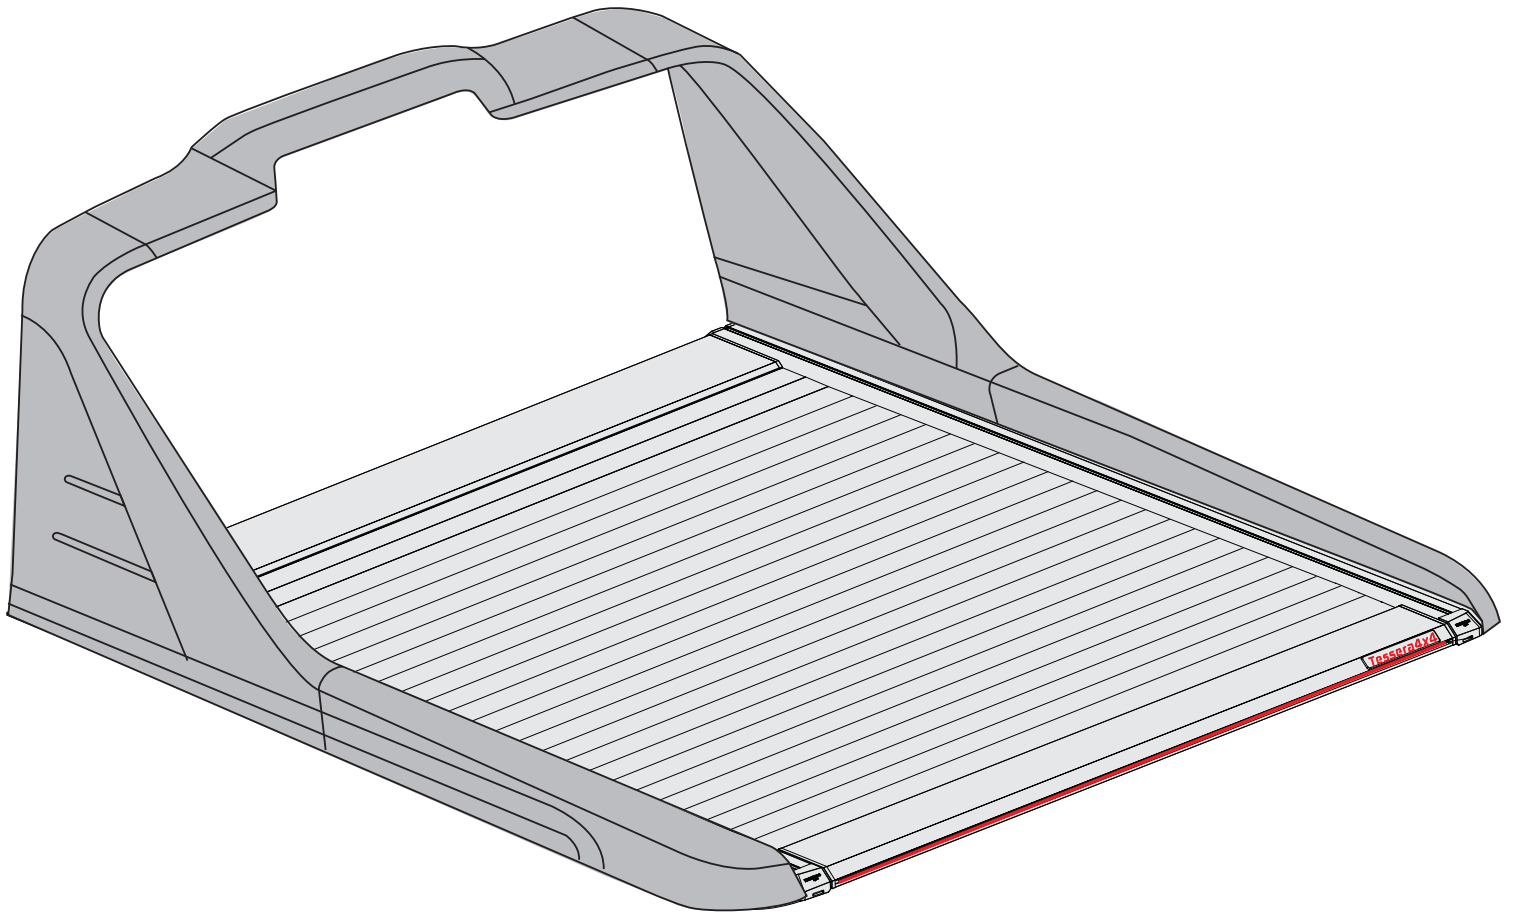

Tessera Roll+

Basic Version + ⚡ E-KIT

Installation Manual

PART NUMBER(S)	Model Year
TESS 14451 ROLL+E-KIT	Maxus T60 MAX PLUS 2025+ with MAXUS OEM Roll Bar
Cab(s)	Installation Time / Weight
Double Cab	40-60 minutes / 53-57 kg