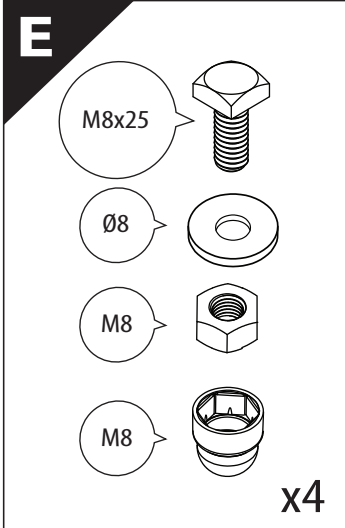

Tessera Roll+

Basic Version + ⚡ E-KIT

Installation Manual

PART NUMBER(S)	Model Year
TESS 14451 ROLL+E-KIT	Maxus T60 MAX PLUS 2025+ with MAXUS OEM Roll Bar
Cab(s)	Installation Time / Weight
Double Cab	40-60 minutes / 53-57 kg

9

16

x2

4mm

17

! REUSE IN STEP 9

! KEEP IN SAFE PLACE

23

 **USE FROM STEP 8** 

24

4 mm , 5mm

E3

x4

O1

x2

O2