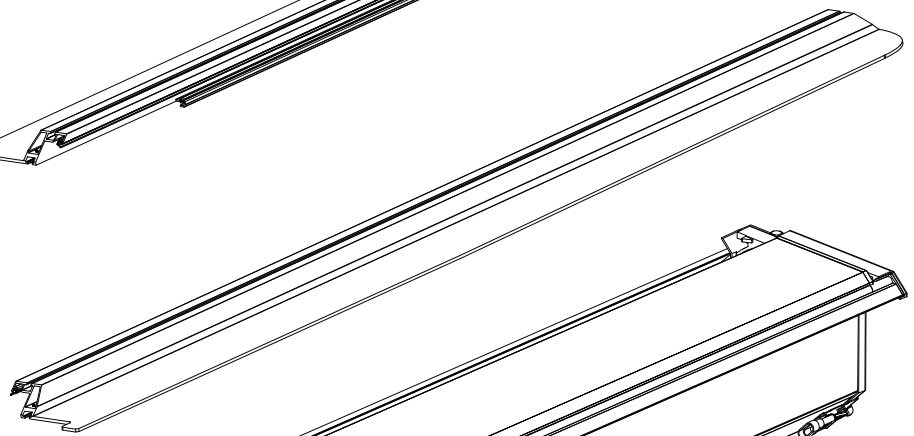

Tessera Roll+

Basic Version + ⚡ E-KIT

Installation Manual

PART NUMBER(S)	Model Year
TESS 14451 ROLL+E-KIT	Maxus T60 MAX PLUS 2025+ with MAXUS OEM Roll Bar
Cab(s)	Installation Time / Weight
Double Cab	40-60 minutes / 53-57 kg