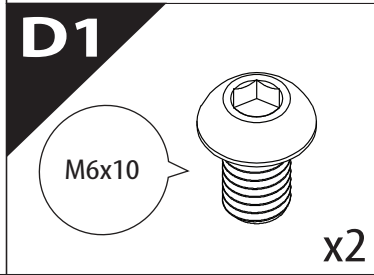

Tessera Roll+

Basic Version + ⚡ E-KIT

Installation Manual

PART NUMBER(S)	Model Year
TESS 14451 ROLL+E-KIT	Maxus T60 MAX PLUS 2025+ with MAXUS OEM Roll Bar
Cab(s)	Installation Time / Weight
Double Cab	40-60 minutes / 53-57 kg