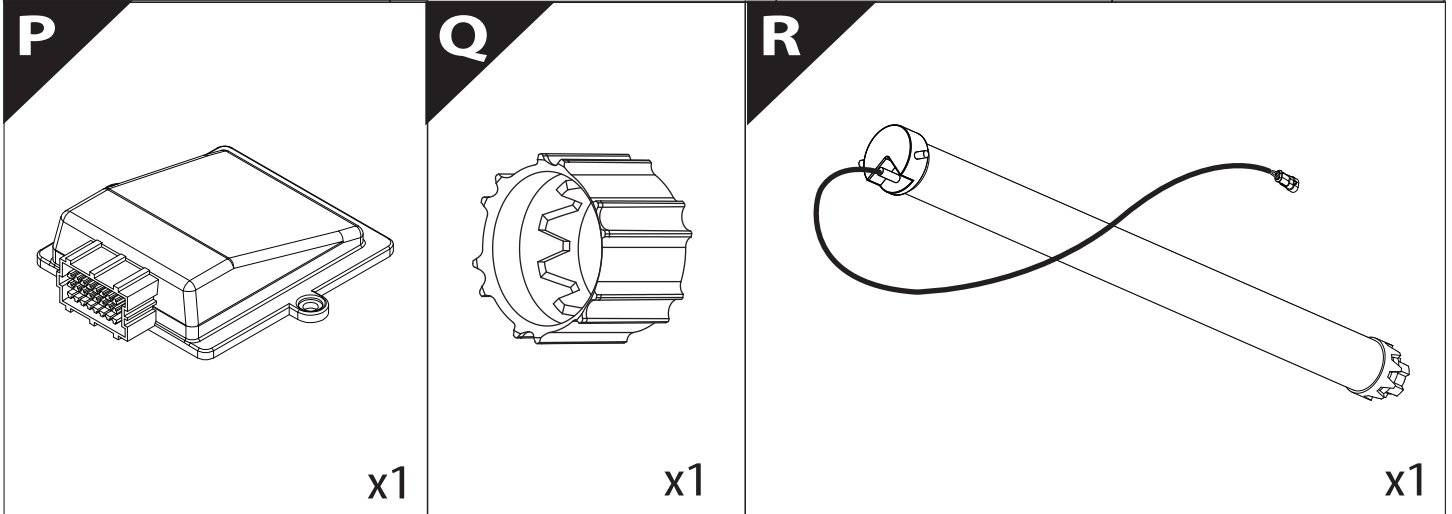

Tessera Roll+

Basic Version + ⚡ E-KIT

Installation Manual

PART NUMBER(S)	Model Year
TESS 14451 ROLL+E-KIT	Maxus T60 MAX PLUS 2025+ with MAXUS OEM Roll Bar
Cab(s)	Installation Time / Weight
Double Cab	40-60 minutes / 53-57 kg