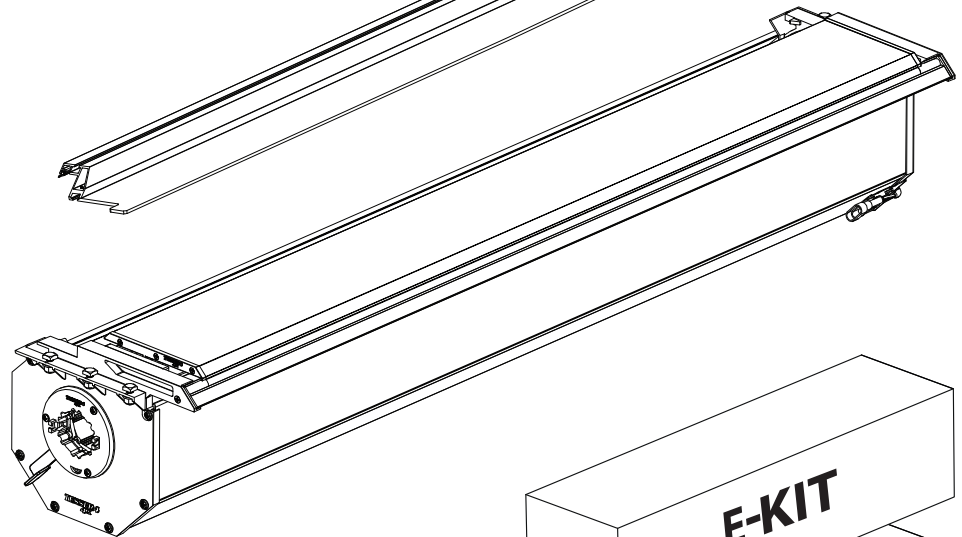

Tessera Roll+

Basic Version + ⚡ E-KIT

Installation Manual

PART NUMBER(S)	Model Year
TESS 14451 ROLL+E-KIT	Maxus T60 MAX PLUS 2025+ with MAXUS OEM Roll Bar
Cab(s)	Installation Time / Weight
Double Cab	40-60 minutes / 53-57 kg