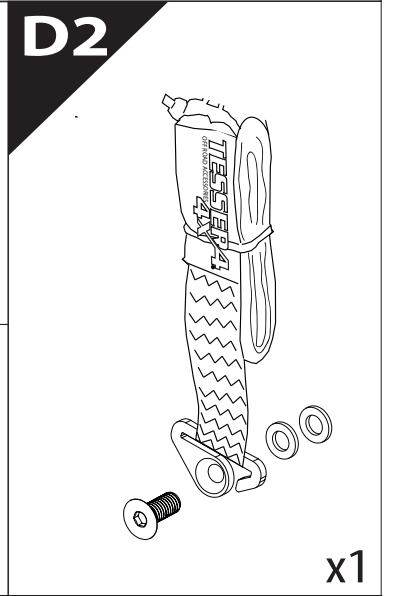

Tessera Roll+

Basic Version + ⚡ E-KIT

Installation Manual

PART NUMBER(S)	Model Year
TESS 14451 ROLL+E-KIT	Maxus T60 MAX PLUS 2025+ with MAXUS OEM Roll Bar
Cab(s)	Installation Time / Weight
Double Cab	40-60 minutes / 53-57 kg

9

16

x2

4mm

17

! REUSE IN STEP 9

! KEEP IN SAFE PLACE

23