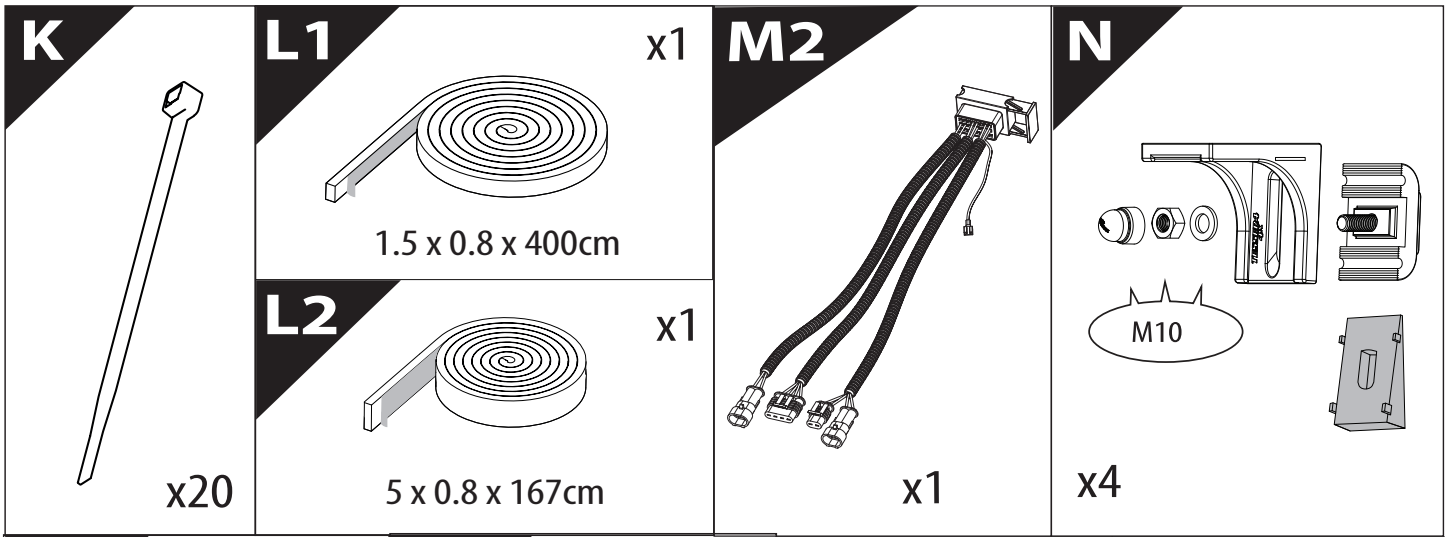

Tessera Roll+

Basic Version + ⚡ E-KIT

Installation Manual

PART NUMBER(S)	Model Year
TESS 14451 ROLL+E-KIT	Maxus T60 MAX PLUS 2025+ with MAXUS OEM Roll Bar
Cab(s)	Installation Time / Weight
Double Cab	40-60 minutes / 53-57 kg

9

16

x2

4mm

17

! REUSE IN STEP 9

! KEEP IN SAFE PLACE

23