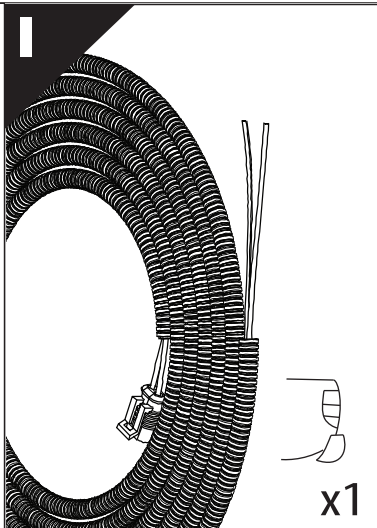

Tessera Roll+

Basic Version + ⚡ E-KIT

Installation Manual

PART NUMBER(S)	Model Year
TESS 14451 ROLL+E-KIT	Maxus T60 MAX PLUS 2025+ with MAXUS OEM Roll Bar
Cab(s)	Installation Time / Weight
Double Cab	40-60 minutes / 53-57 kg

9

16

x2

4mm

17

! REUSE IN STEP 9

! KEEP IN SAFE PLACE

23

 **USE FROM STEP 8** 

24

4 mm , 5mm

E3

x4

O1

x2

O2