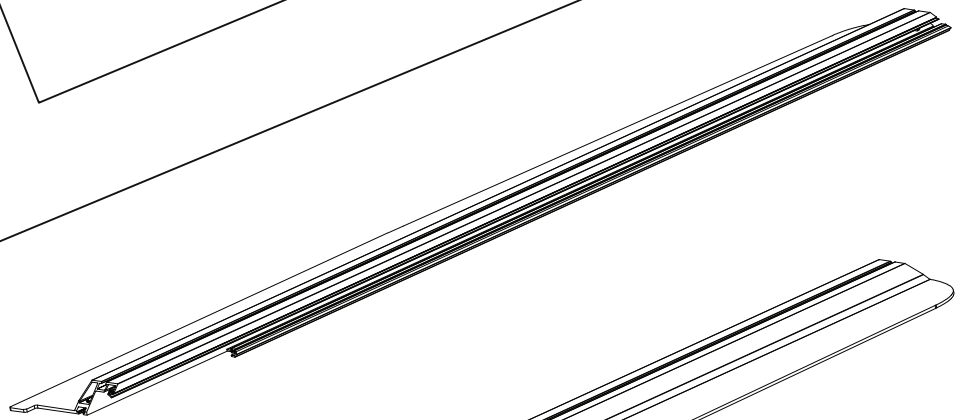

Tessera Roll+

Basic Version + ⚡ E-KIT

Installation Manual

PART NUMBER(S)	Model Year
TESS 14451 ROLL+E-KIT	Maxus T60 MAX PLUS 2025+ with MAXUS OEM Roll Bar
Cab(s)	Installation Time / Weight
Double Cab	40-60 minutes / 53-57 kg

9

16

x2

4mm

17

! REUSE IN STEP 9

! KEEP IN SAFE PLACE

23