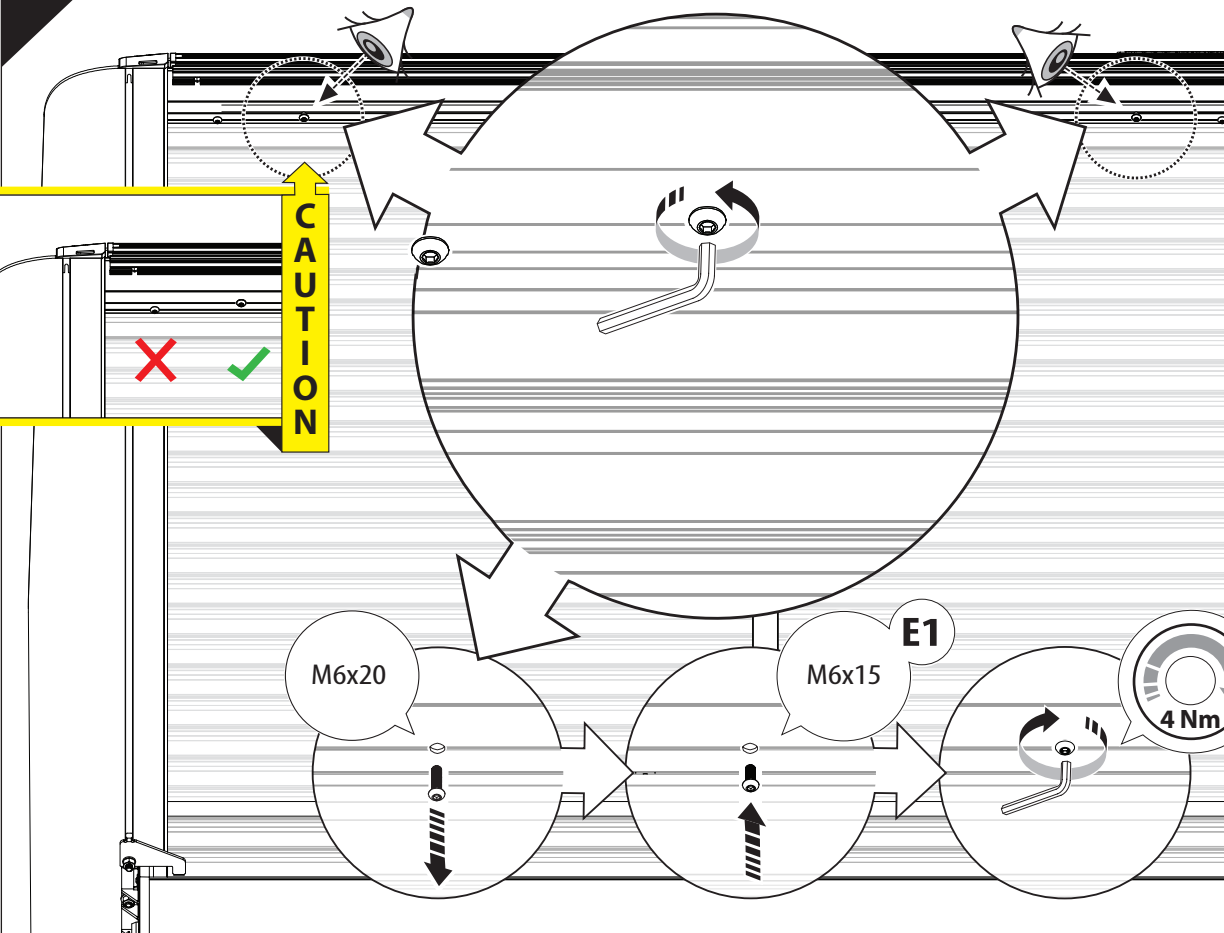

Tessera Roll+

Basic Version + ⚡ E-KIT

Installation Manual

PART NUMBER(S)	Model Year
TESS 14451 ROLL+E-KIT	Maxus T60 MAX PLUS 2025+ with MAXUS OEM Roll Bar
Cab(s)	Installation Time / Weight
Double Cab	40-60 minutes / 53-57 kg

9

16

x2

4mm

17

! REUSE IN STEP 9

! KEEP IN SAFE PLACE

23

 **USE FROM STEP 8** 

24

4 mm , 5mm

E3

x4

O1

x2

O2