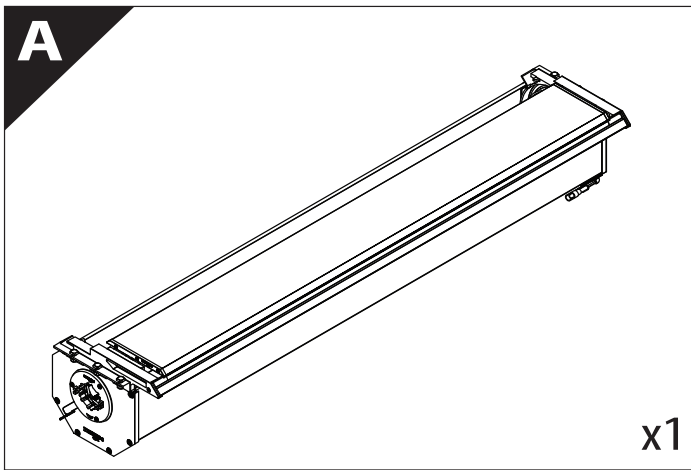

Tessera Roll+

Basic Version + ⚡ E-KIT

Installation Manual

PART NUMBER(S)	Model Year
TESS 14451 ROLL+E-KIT	Maxus T60 MAX PLUS 2025+ with MAXUS OEM Roll Bar
Cab(s)	Installation Time / Weight
Double Cab	40-60 minutes / 53-57 kg