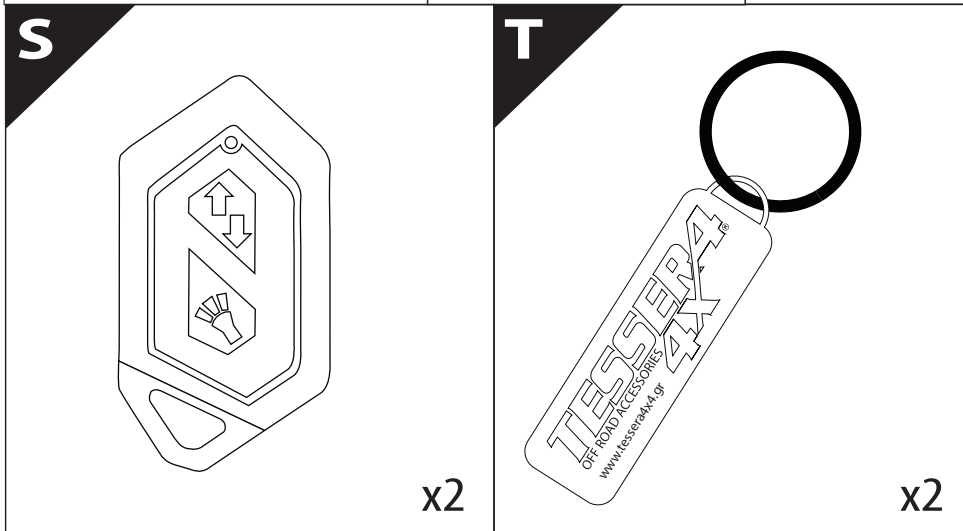

Tessera Roll+

Basic Version + ⚡ E-KIT

Installation Manual

PART NUMBER(S)	Model Year
TESS 14451 ROLL+E-KIT	Maxus T60 MAX PLUS 2025+ with MAXUS OEM Roll Bar
Cab(s)	Installation Time / Weight
Double Cab	40-60 minutes / 53-57 kg