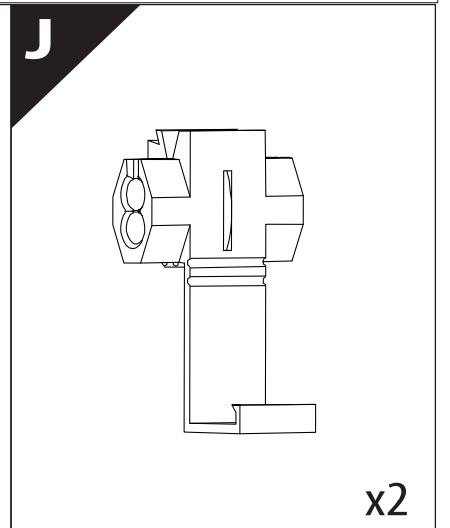

Tessera Roll+

Basic Version + ⚡ E-KIT

Installation Manual

PART NUMBER(S)	Model Year
TESS 14451 ROLL+E-KIT	Maxus T60 MAX PLUS 2025+ with MAXUS OEM Roll Bar
Cab(s)	Installation Time / Weight
Double Cab	40-60 minutes / 53-57 kg