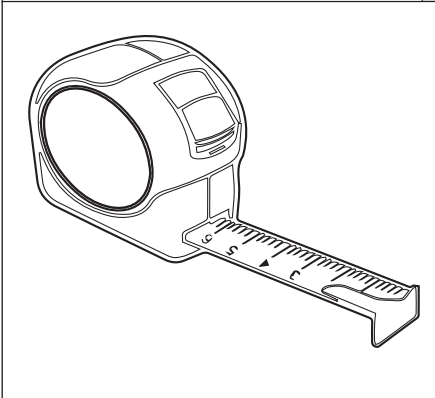

Tessera Roll+

Basic Version + ⚡ E-KIT

Installation Manual

PART NUMBER(S)	Model Year
TESS 14451 ROLL+E-KIT	Maxus T60 MAX PLUS 2025+ with MAXUS OEM Roll Bar
Cab(s)	Installation Time / Weight
Double Cab	40-60 minutes / 53-57 kg