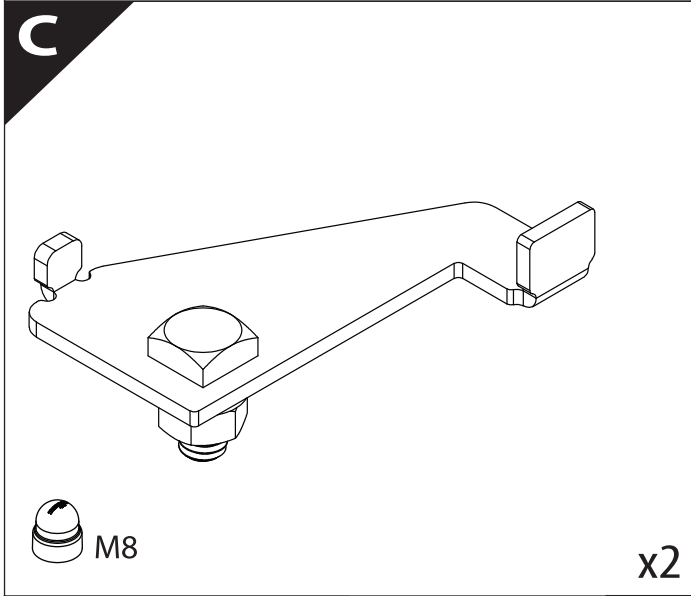

Tessera Roll+

Basic Version + ⚡ E-KIT

Installation Manual

PART NUMBER(S)	Model Year
TESS 14451 ROLL+E-KIT	Maxus T60 MAX PLUS 2025+ with MAXUS OEM Roll Bar
Cab(s)	Installation Time / Weight
Double Cab	40-60 minutes / 53-57 kg

9

16

x2

4mm

17

! REUSE IN STEP 9

! KEEP IN SAFE PLACE

23