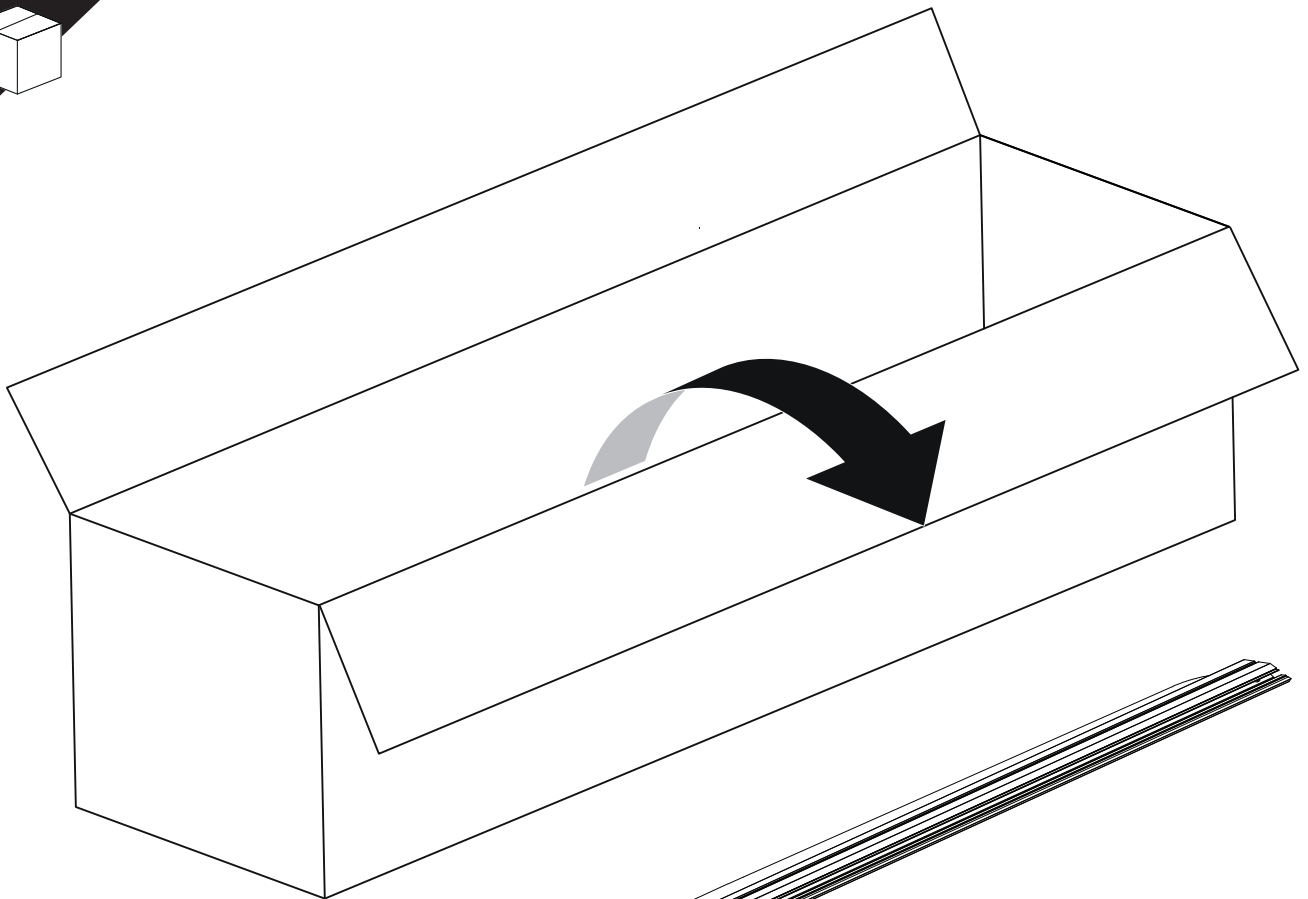

Tessera Roll+

Basic Version + ⚡ E-KIT

Installation Manual

PART NUMBER(S)	Model Year
TESS 14451 ROLL+E-KIT	Maxus T60 MAX PLUS 2025+ with MAXUS OEM Roll Bar
Cab(s)	Installation Time / Weight
Double Cab	40-60 minutes / 53-57 kg