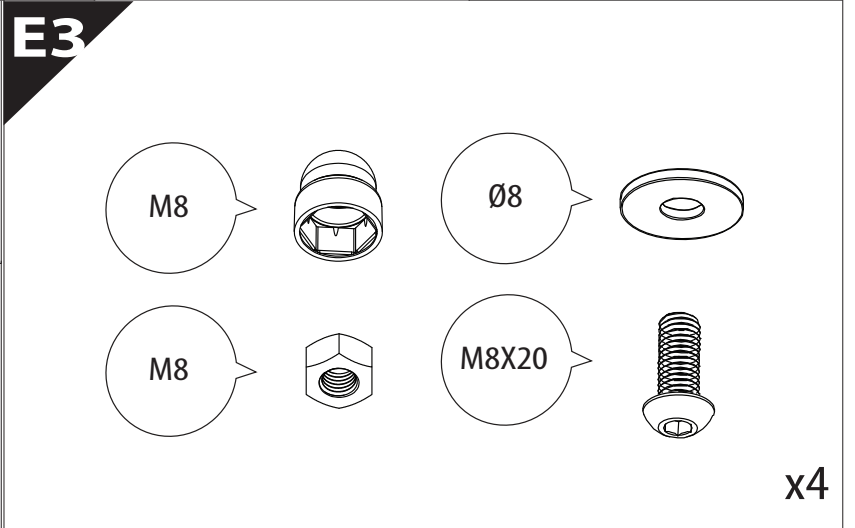

Tessera Roll+

Basic Version + ⚡ E-KIT

Installation Manual

PART NUMBER(S)	Model Year
TESS 14451 ROLL+E-KIT	Maxus T60 MAX PLUS 2025+ with MAXUS OEM Roll Bar
Cab(s)	Installation Time / Weight
Double Cab	40-60 minutes / 53-57 kg