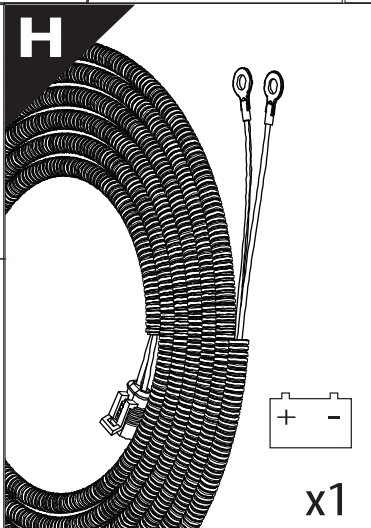

Tessera Roll+

Basic Version + ⚡ E-KIT

Installation Manual

PART NUMBER(S)	Model Year
TESS 14451 ROLL+E-KIT	Maxus T60 MAX PLUS 2025+ with MAXUS OEM Roll Bar
Cab(s)	Installation Time / Weight
Double Cab	40-60 minutes / 53-57 kg

9

16

x2

4mm

17

! REUSE IN STEP 9

! KEEP IN SAFE PLACE

23

 **USE FROM STEP 8** 

24

4 mm , 5mm

E3

x4

O1

x2

O2