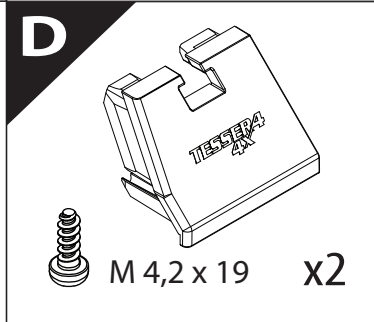

Tessera Roll+

Basic Version + ⚡ E-KIT

Installation Manual

PART NUMBER(S)	Model Year
TESS 14451 ROLL+E-KIT	Maxus T60 MAX PLUS 2025+ with MAXUS OEM Roll Bar
Cab(s)	Installation Time / Weight
Double Cab	40-60 minutes / 53-57 kg