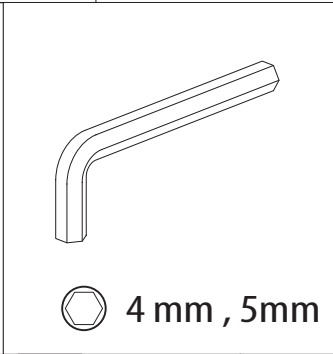

Tessera Roll+

Basic Version + ⚡ E-KIT

Installation Manual

PART NUMBER(S)	Model Year
TESS 14451 ROLL+E-KIT	Maxus T60 MAX PLUS 2025+ with MAXUS OEM Roll Bar
Cab(s)	Installation Time / Weight
Double Cab	40-60 minutes / 53-57 kg

9

16

x2

4mm

17

! REUSE IN STEP 9

! KEEP IN SAFE PLACE

23

 **USE FROM STEP 8** 

24

4 mm , 5mm

E3

x4

O1

x2

O2