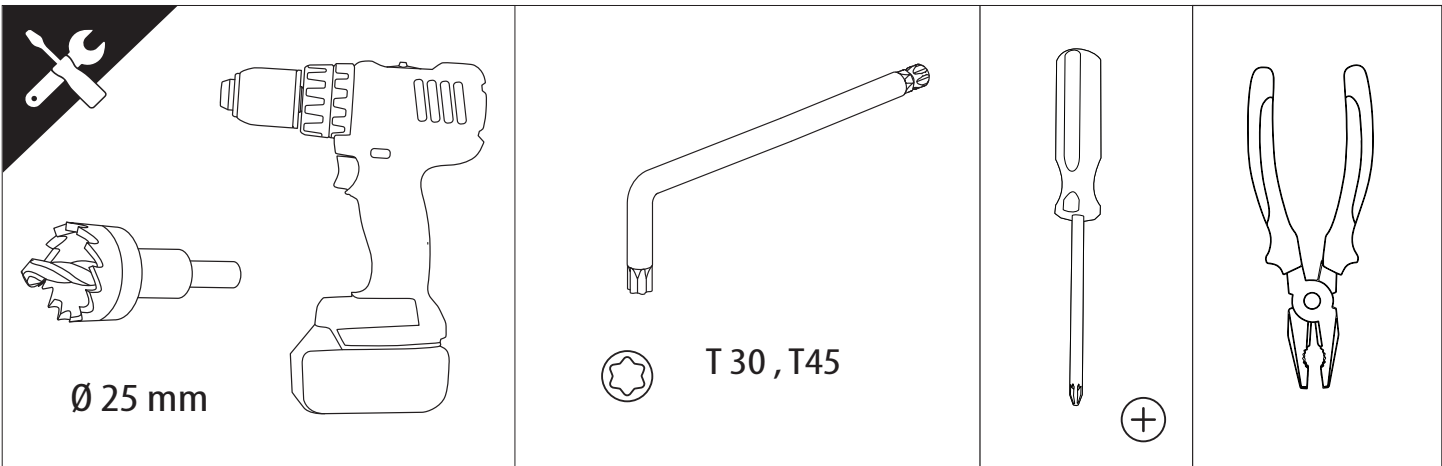

Tessera Roll+

Basic Version + ⚡ E-KIT

Installation Manual

PART NUMBER(S)	Model Year
TESS 14451 ROLL+E-KIT	Maxus T60 MAX PLUS 2025+ with MAXUS OEM Roll Bar
Cab(s)	Installation Time / Weight
Double Cab	40-60 minutes / 53-57 kg