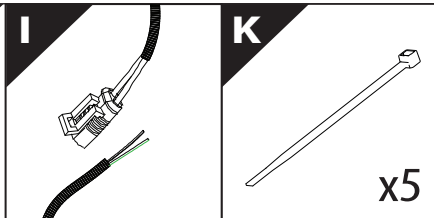

7

7.0

Ø 25 mm

Rust Protection

CAUTION

CAUTION

13

	CAR	TESSERA ROLL+
BEAM	LIGHT SIGNAL ↔	
BRAKE	LIGHT SIGNAL ↔	