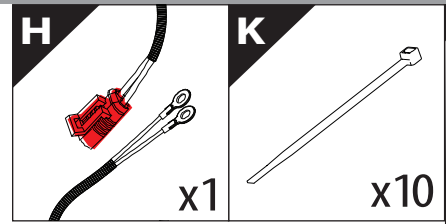

7

7.0

Ø 25 mm

Rust Protection

CAUTION

CAUTION

13

	CAR	TESSERA ROLL+
BEAM	LIGHT SIGNAL ↔	
BRAKE	LIGHT SIGNAL ↔	