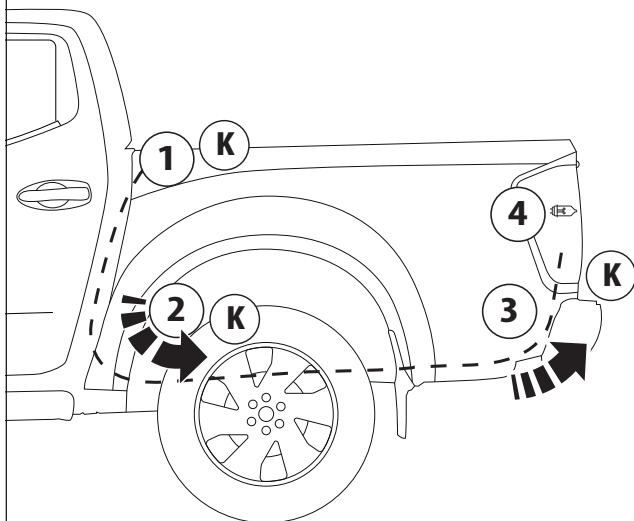

Installation Manual

PART NUMBER(S)	Model Year
TESS 1456 ROLL	GMC Hummer EV 2025+
FEET	Installation Time / Weight
5 Feet	40-60 minutes / 53-57 kg

B

A

KITS

L

3

4

7

7.0

Ø 25 mm

Rust Protection

CAUTION

CAUTION

13

	CAR	TESSERA ROLL+
BEAM	LIGHT SIGNAL ↔	
BRAKE	LIGHT SIGNAL ↔	