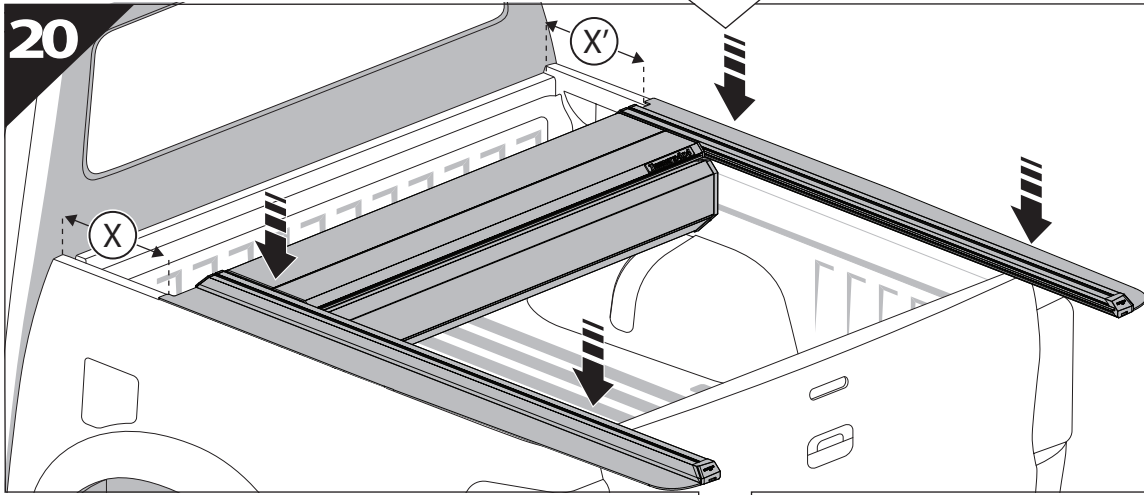

CAUTION	
Basic+E-KIT Version	
E-KIT MANUAL	
M2 ✓ 	M1 ✗