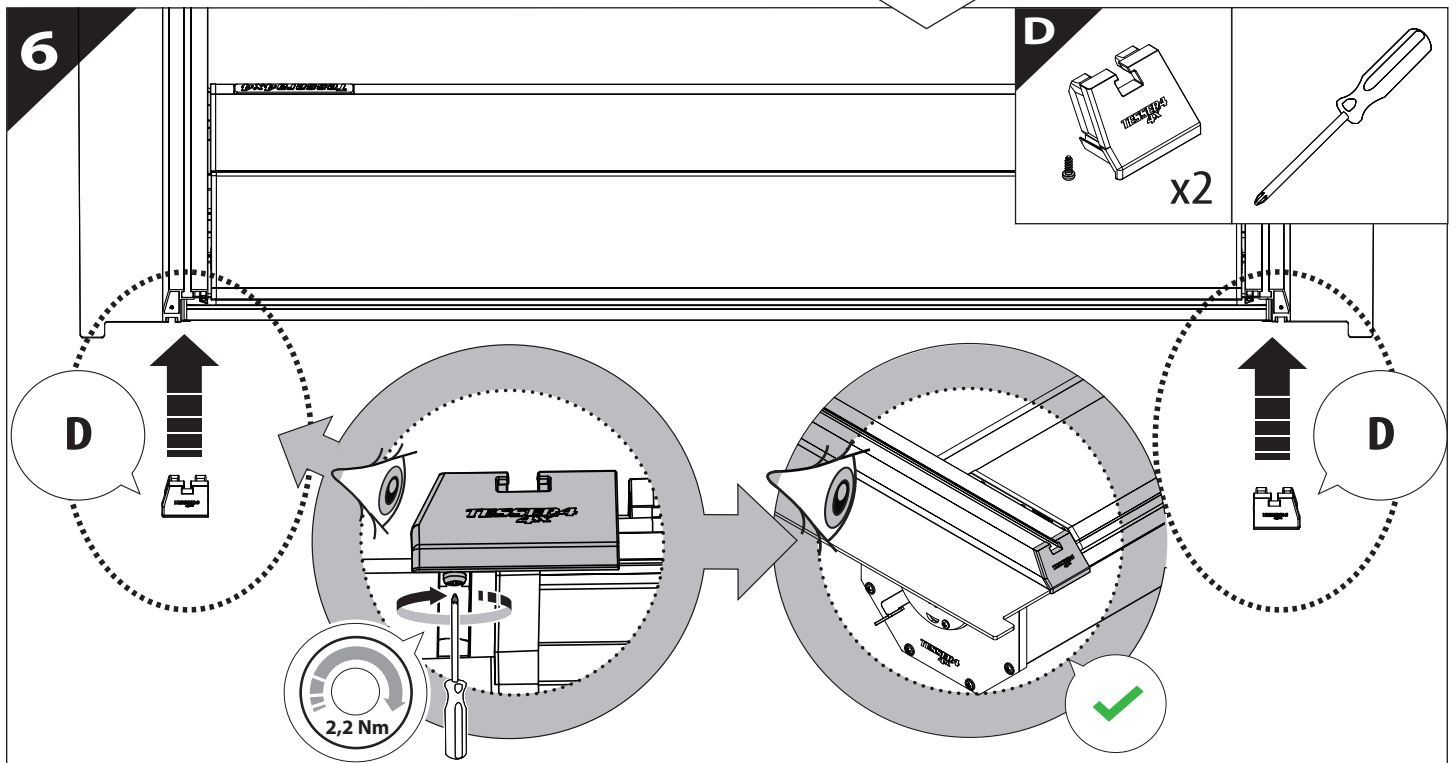

Installation Manual

PART NUMBER(S)	Model Year
TESS 1456 ROLL	GMC Hummer EV 2025+
FEET	Installation Time / Weight
5 Feet	40-60 minutes / 53-57 kg

B

A

KITS

L

3

4

7

7.0

Ø 25 mm

Rust Protection

CAUTION

CAUTION

13

	CAR	TESSERA ROLL+
BEAM	LIGHT SIGNAL ↔	
BRAKE	LIGHT SIGNAL ↔	