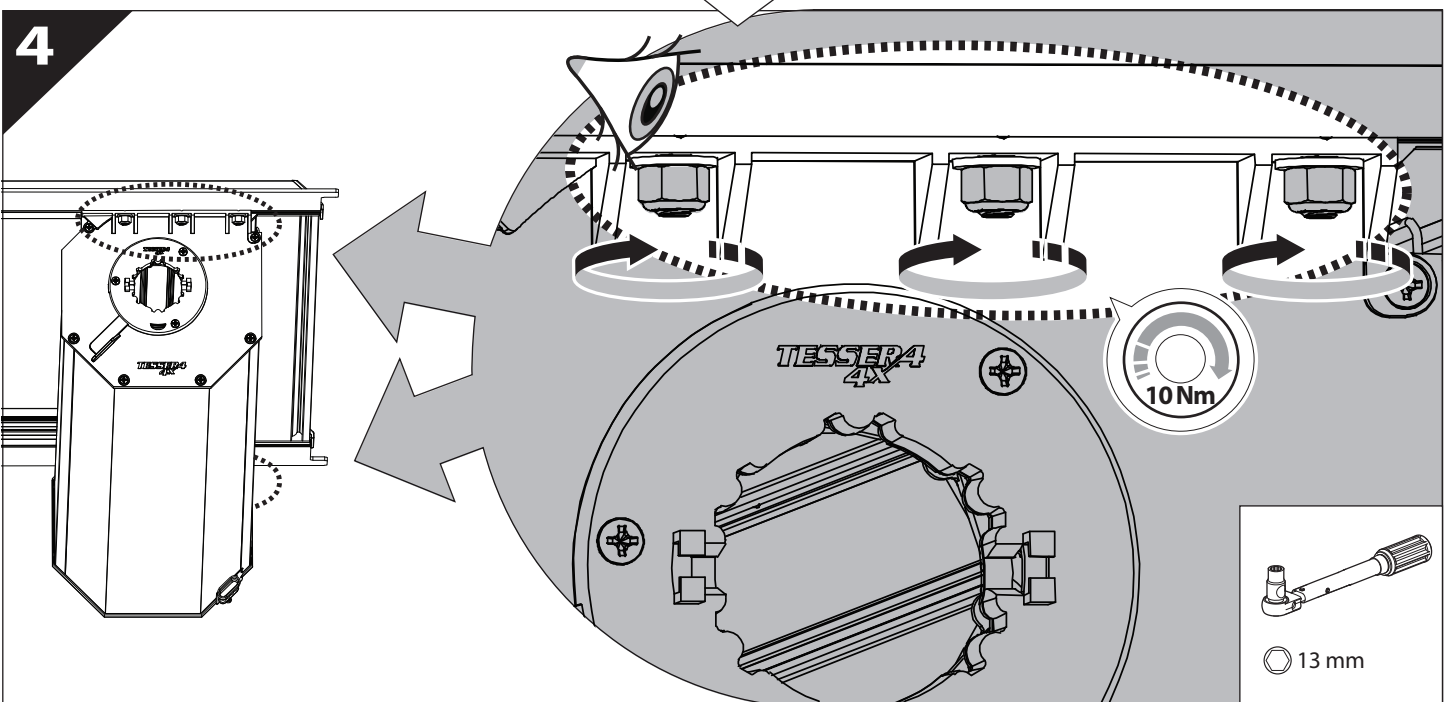

Installation Manual

PART NUMBER(S)	Model Year
TESS 1456 ROLL	GMC Hummer EV 2025+
FEET	Installation Time / Weight
5 Feet	40-60 minutes / 53-57 kg

B

A

KITS

L

3

4

7

7.0

Ø 25 mm

Rust Protection

CAUTION

CAUTION

13

	CAR	TESSERA ROLL+
BEAM	LIGHT SIGNAL ↔	
BRAKE	LIGHT SIGNAL ↔	