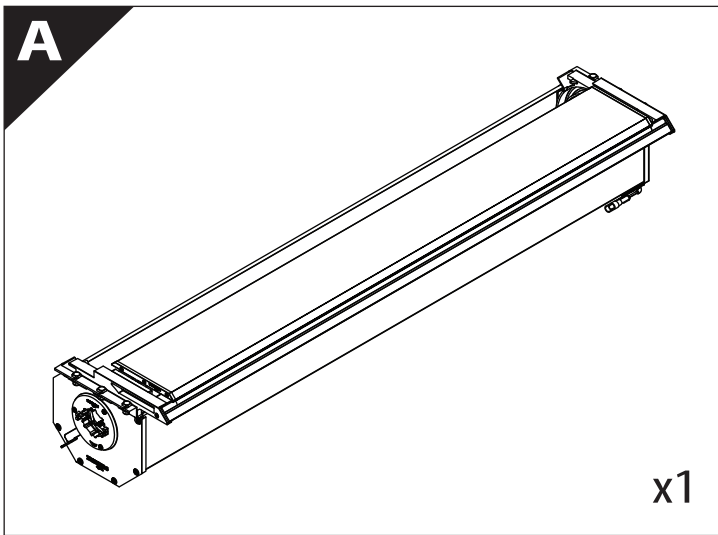

Installation Manual

PART NUMBER(S)	Model Year
TESS 1456 ROLL	GMC Hummer EV 2025+
FEET	Installation Time / Weight
5 Feet	40-60 minutes / 53-57 kg

B

A

KITS

L

3

4

7

7.0

Ø 25 mm

Rust Protection

CAUTION

CAUTION

13

	CAR	TESSERA ROLL+
BEAM	LIGHT SIGNAL ↔	
BRAKE	LIGHT SIGNAL ↔	