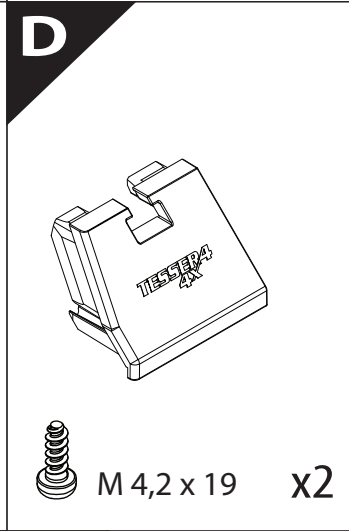

Installation Manual

PART NUMBER(S)	Model Year
TESS 1456 ROLL	GMC Hummer EV 2025+
FEET	Installation Time / Weight
5 Feet	40-60 minutes / 53-57 kg

B

A

KITS

L

3

4

7

7.0

Ø 25 mm

Rust Protection

CAUTION

CAUTION

13

	CAR	TESSERA ROLL+
BEAM	LIGHT SIGNAL ↔	
BRAKE	LIGHT SIGNAL ↔	