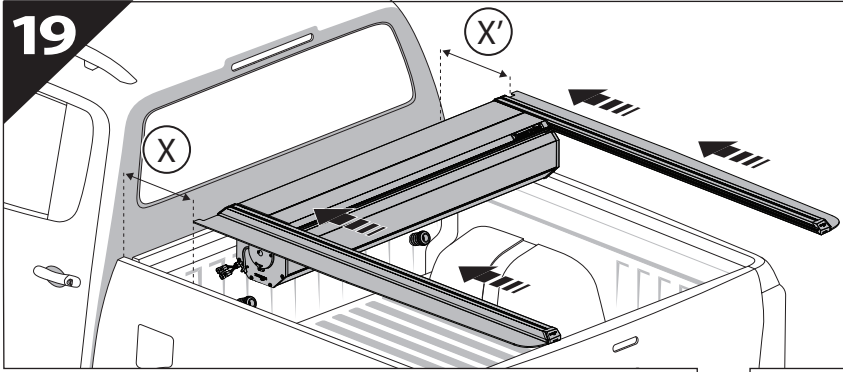

CAUTION	
Basic+E-KIT Version	
E-KIT MANUAL	
M2 ✓ 	M1 ✗