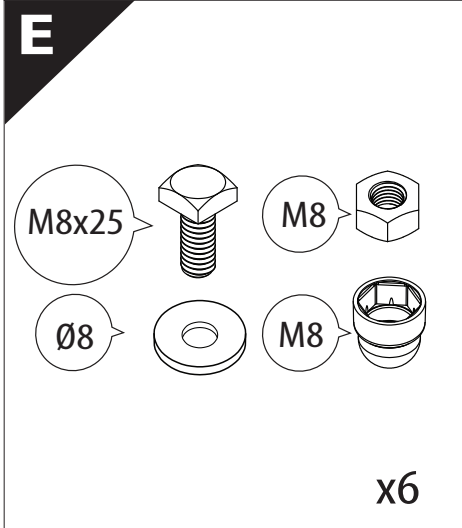

Installation Manual

PART NUMBER(S)	Model Year
TESS 1456 ROLL	GMC Hummer EV 2025+
FEET	Installation Time / Weight
5 Feet	40-60 minutes / 53-57 kg

B

A

KITS

L

3

4

7

7.0

Ø 25 mm

Rust Protection

CAUTION

CAUTION

13

	CAR	TESSERA ROLL+
BEAM	LIGHT SIGNAL ↔	
BRAKE	LIGHT SIGNAL ↔	