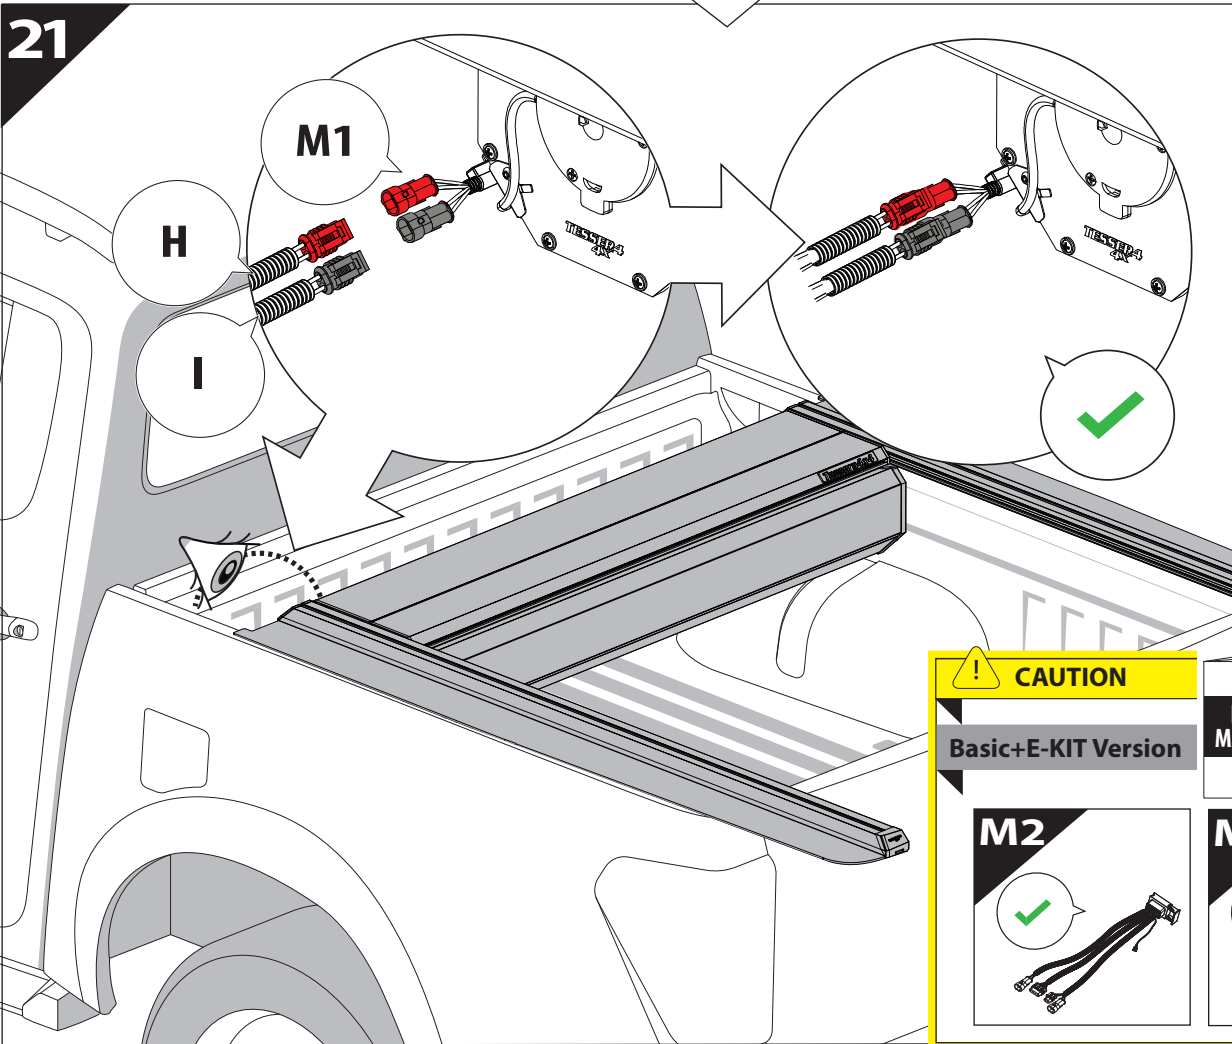

CAUTION	
Basic+E-KIT Version	
E-KIT MANUAL	
M2 ✓ 	M1 ✗