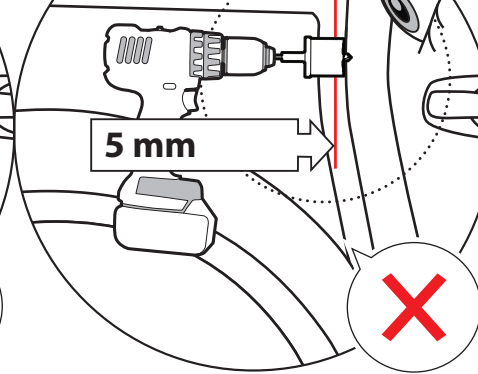

7

7.0

Ø 25 mm

Rust Protection

CAUTION

CAUTION

13

	CAR	TESSERA ROLL+
BEAM	LIGHT SIGNAL ↔	
BRAKE	LIGHT SIGNAL ↔	

14

CAUTION	
Basic+E-KIT Version	
E-KIT MANUAL	
M2 ✓ 	M1 ✗

22

G

23

24

CAUTION !

25.1