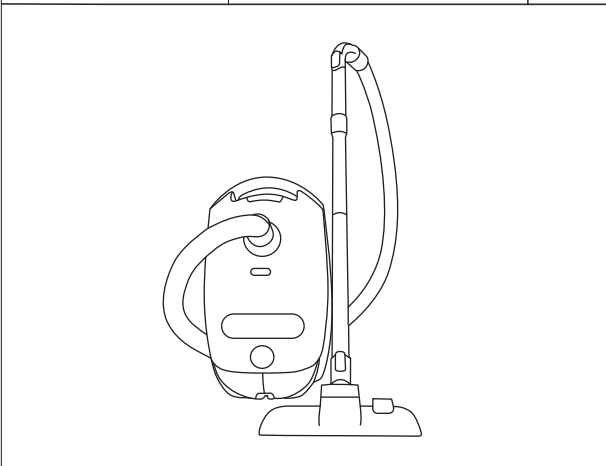

Installation Manual

PART NUMBER(S)	Model Year
TESS 1456 ROLL	GMC Hummer EV 2025+
FEET	Installation Time / Weight
5 Feet	40-60 minutes / 53-57 kg

B

A

KITS

L

3

4

7

7.0

Ø 25 mm

Rust Protection

CAUTION

CAUTION

13

	CAR	TESSERA ROLL+
BEAM	LIGHT SIGNAL ↔	
BRAKE	LIGHT SIGNAL ↔	