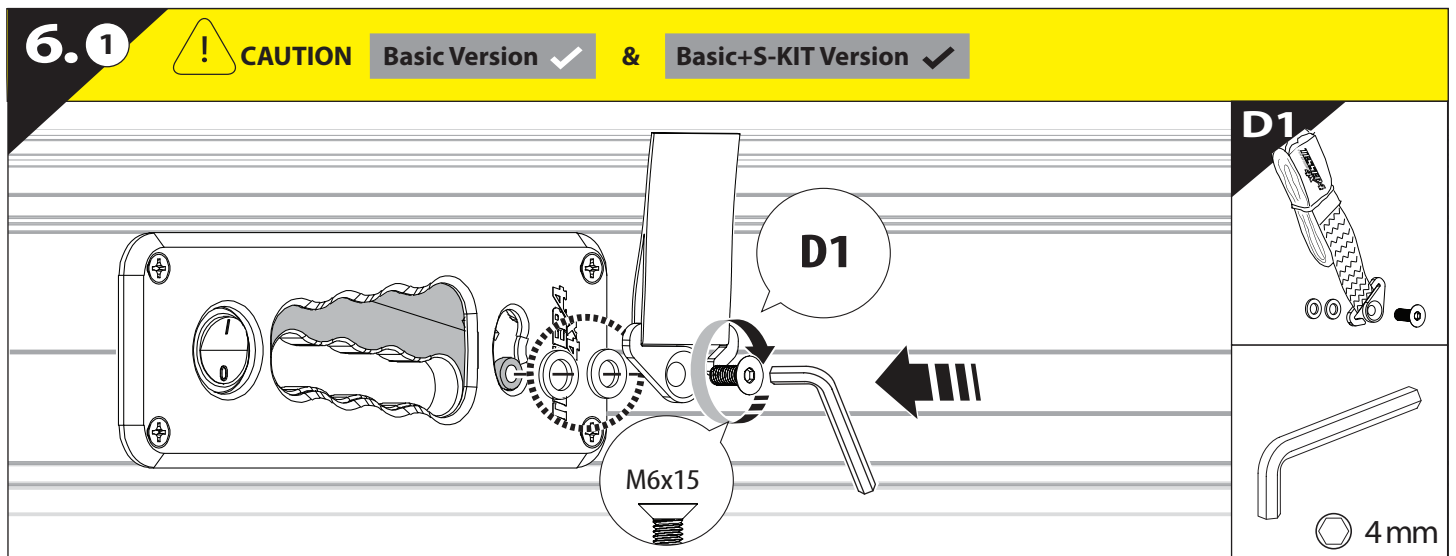

Installation Manual

PART NUMBER(S)	Model Year
TESS 1456 ROLL	GMC Hummer EV 2025+
FEET	Installation Time / Weight
5 Feet	40-60 minutes / 53-57 kg

B

A

KITS

L

3

4

7

7.0

Ø 25 mm

Rust Protection

CAUTION

CAUTION

13

	CAR	TESSERA ROLL+
BEAM	LIGHT SIGNAL ↔	
BRAKE	LIGHT SIGNAL ↔	