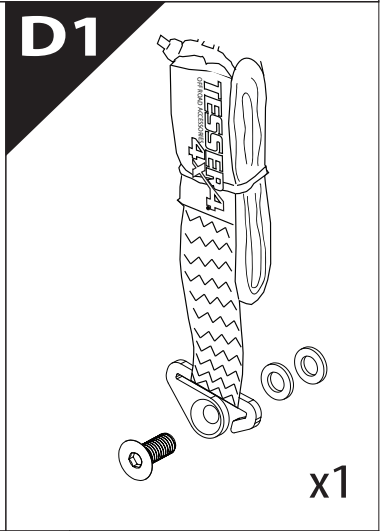

Installation Manual

PART NUMBER(S)	Model Year
TESS 1456 ROLL	GMC Hummer EV 2025+
FEET	Installation Time / Weight
5 Feet	40-60 minutes / 53-57 kg

B

A

KITS

L

3

4

7

7.0

Ø 25 mm

Rust Protection

CAUTION

CAUTION

13

	CAR	TESSERA ROLL+
BEAM	LIGHT SIGNAL ↔	
BRAKE	LIGHT SIGNAL ↔	