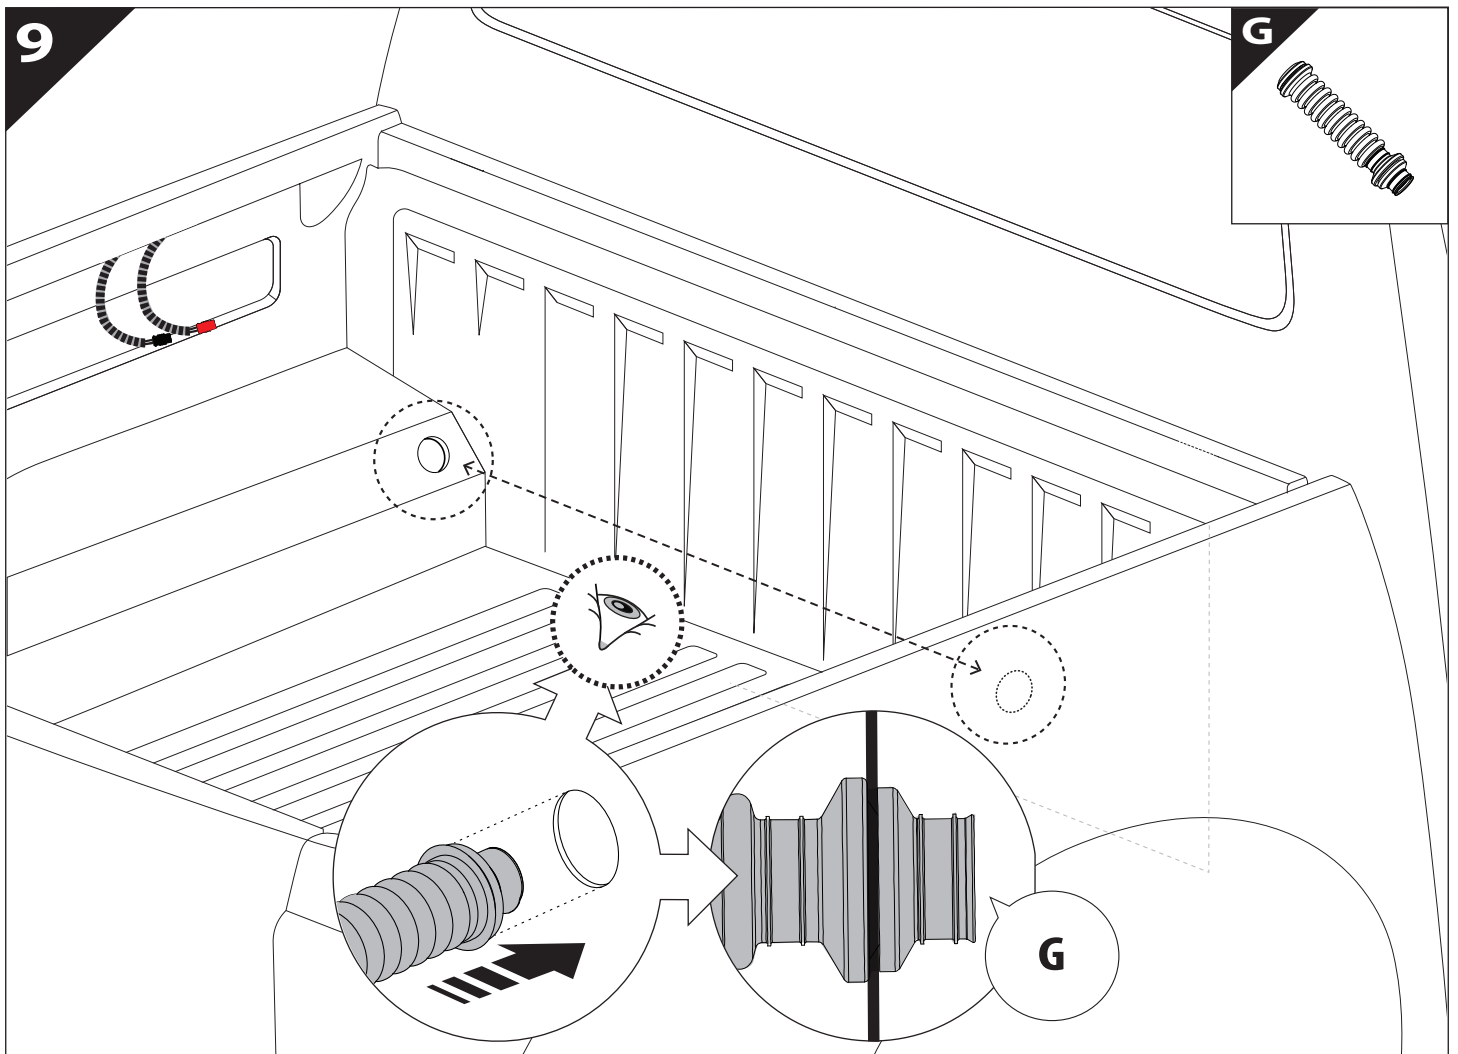

7

7.0

Ø 25 mm

Rust Protection

CAUTION

CAUTION

13

	CAR	TESSERA ROLL+
BEAM	LIGHT SIGNAL ↔	
BRAKE	LIGHT SIGNAL ↔	