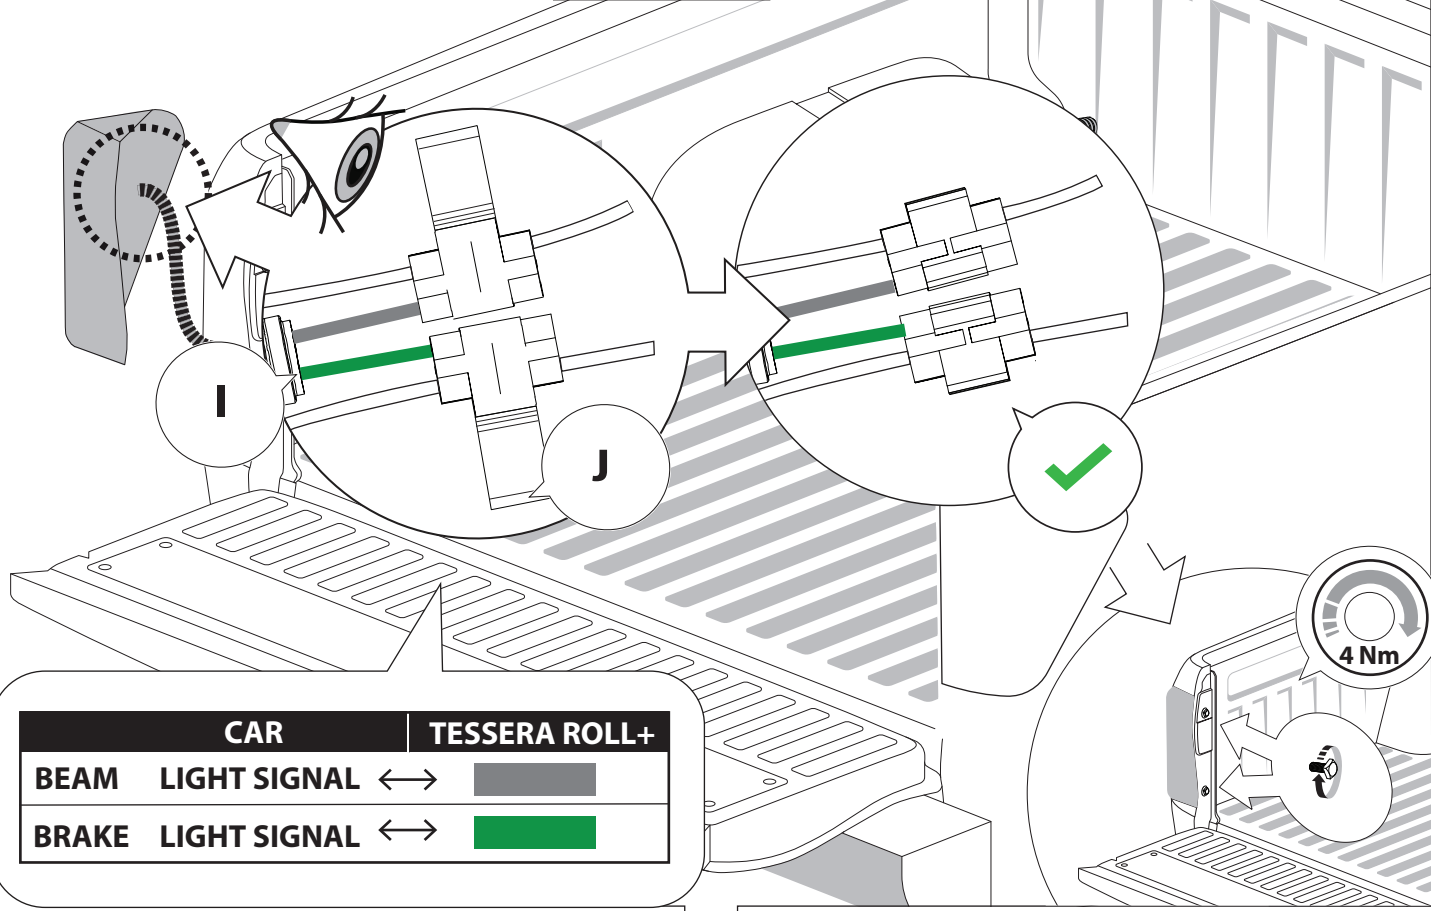

7

7.0

Ø 25 mm

Rust Protection

CAUTION

CAUTION

13

	CAR	TESSERA ROLL+
BEAM	LIGHT SIGNAL ↔	
BRAKE	LIGHT SIGNAL ↔	

14

CAUTION	
Basic+E-KIT Version	
E-KIT MANUAL	
M2 ✓ 	M1 ✗

22

G

23

24

CAUTION !

25.1