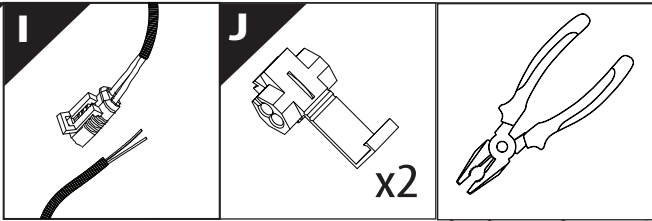

7

7.0

Ø 25 mm

Rust Protection

CAUTION

CAUTION

13

	CAR	TESSERA ROLL+
BEAM	LIGHT SIGNAL ↔	
BRAKE	LIGHT SIGNAL ↔	