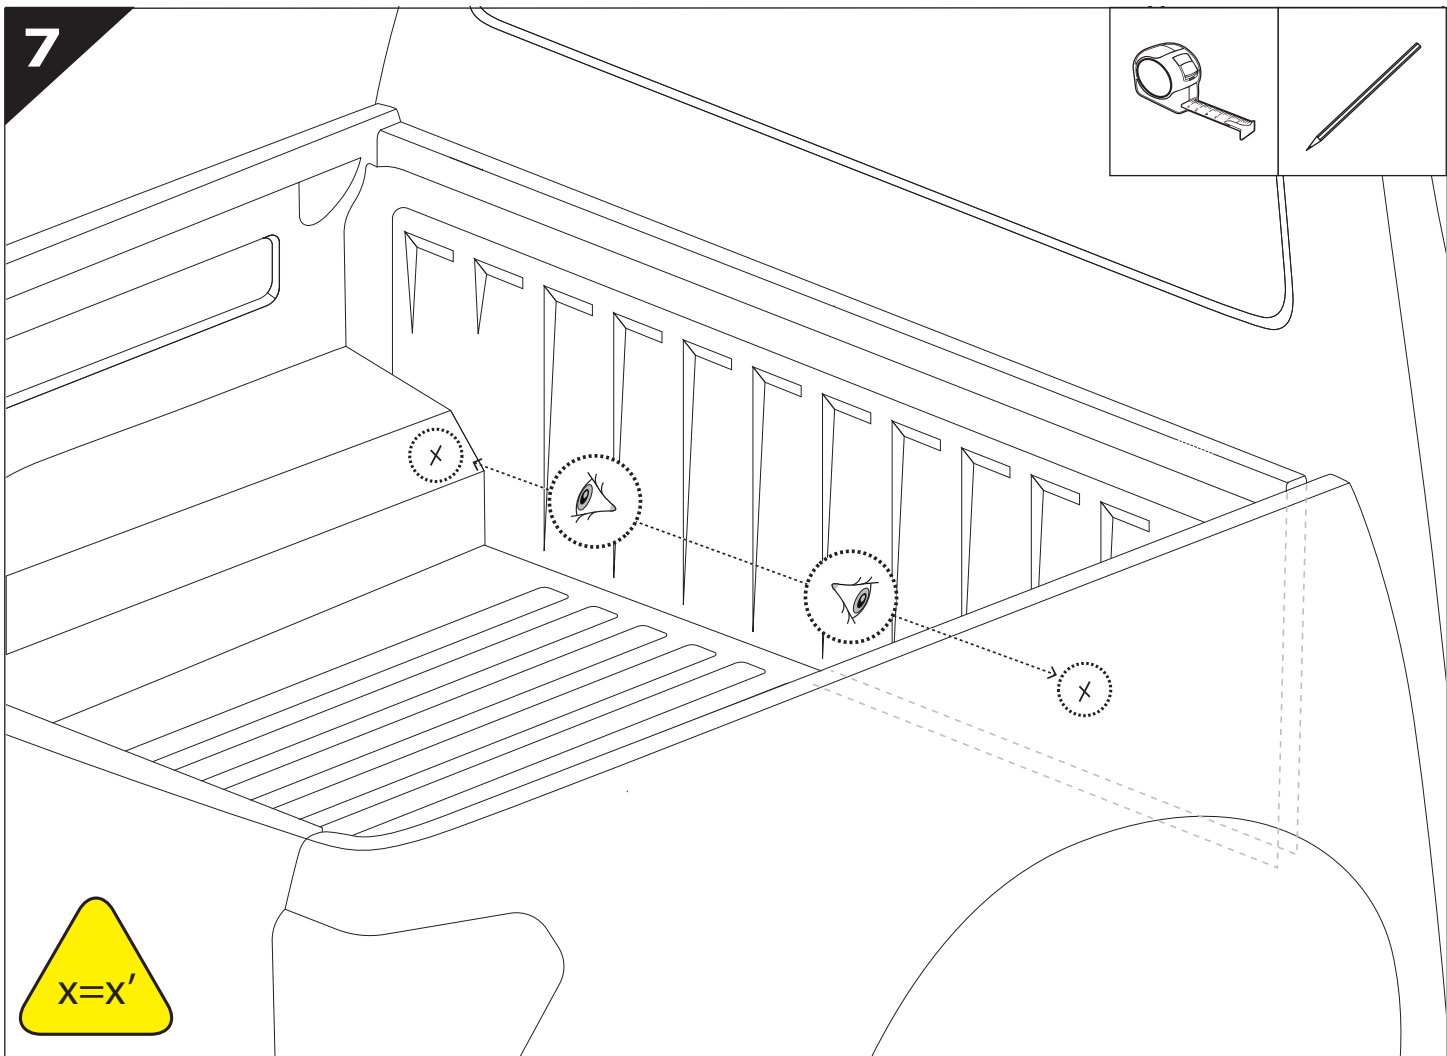

Installation Manual

PART NUMBER(S)	Model Year
TESS 1456 ROLL	GMC Hummer EV 2025+
FEET	Installation Time / Weight
5 Feet	40-60 minutes / 53-57 kg

B

A

KITS

L

3

4

7

7.0

Ø 25 mm

Rust Protection

CAUTION

CAUTION

13

	CAR	TESSERA ROLL+
BEAM	LIGHT SIGNAL ↔	
BRAKE	LIGHT SIGNAL ↔	