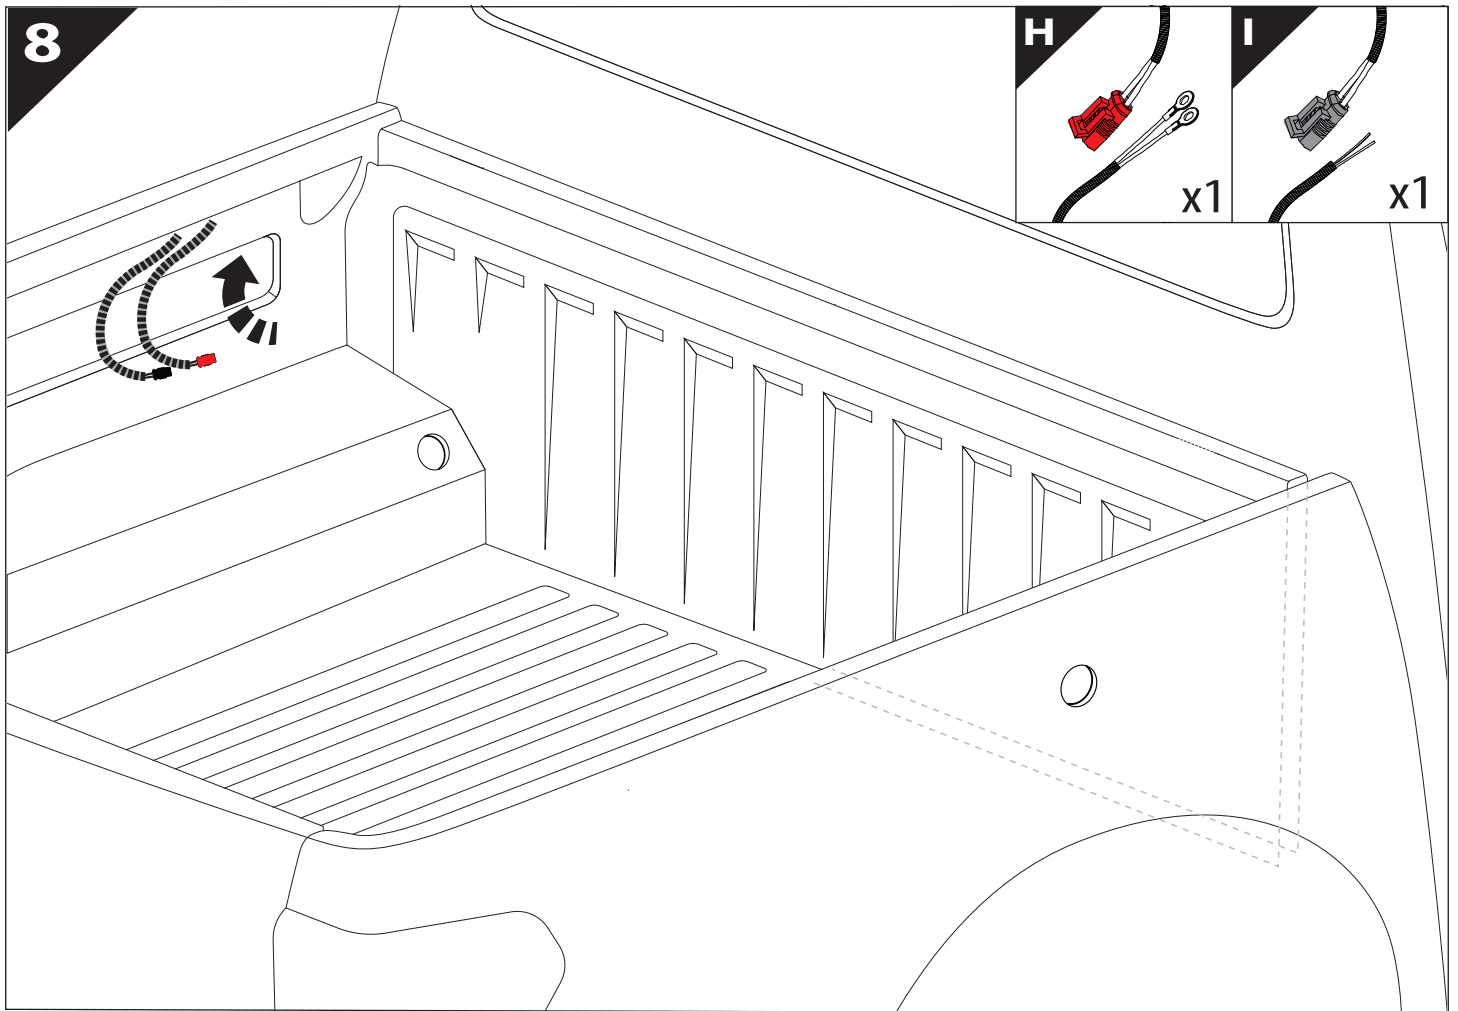

7

7.0

Ø 25 mm

Rust Protection

CAUTION

CAUTION

13

	CAR	TESSERA ROLL+
BEAM	LIGHT SIGNAL ↔	
BRAKE	LIGHT SIGNAL ↔	