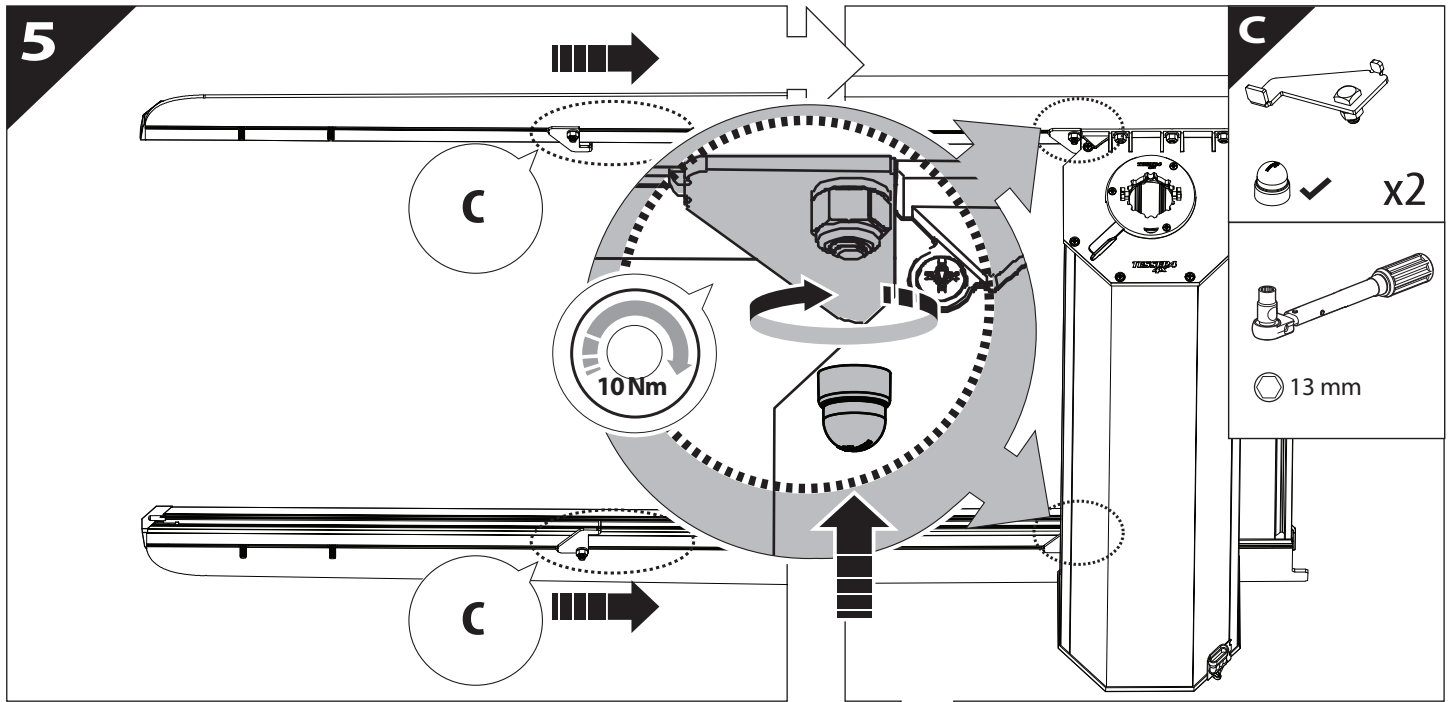

Installation Manual

PART NUMBER(S)	Model Year
TESS 1456 ROLL	GMC Hummer EV 2025+
FEET	Installation Time / Weight
5 Feet	40-60 minutes / 53-57 kg

B

A

KITS

L

3

4

7

7.0

Ø 25 mm

Rust Protection

CAUTION

CAUTION

13

	CAR	TESSERA ROLL+
BEAM	LIGHT SIGNAL ↔	
BRAKE	LIGHT SIGNAL ↔	