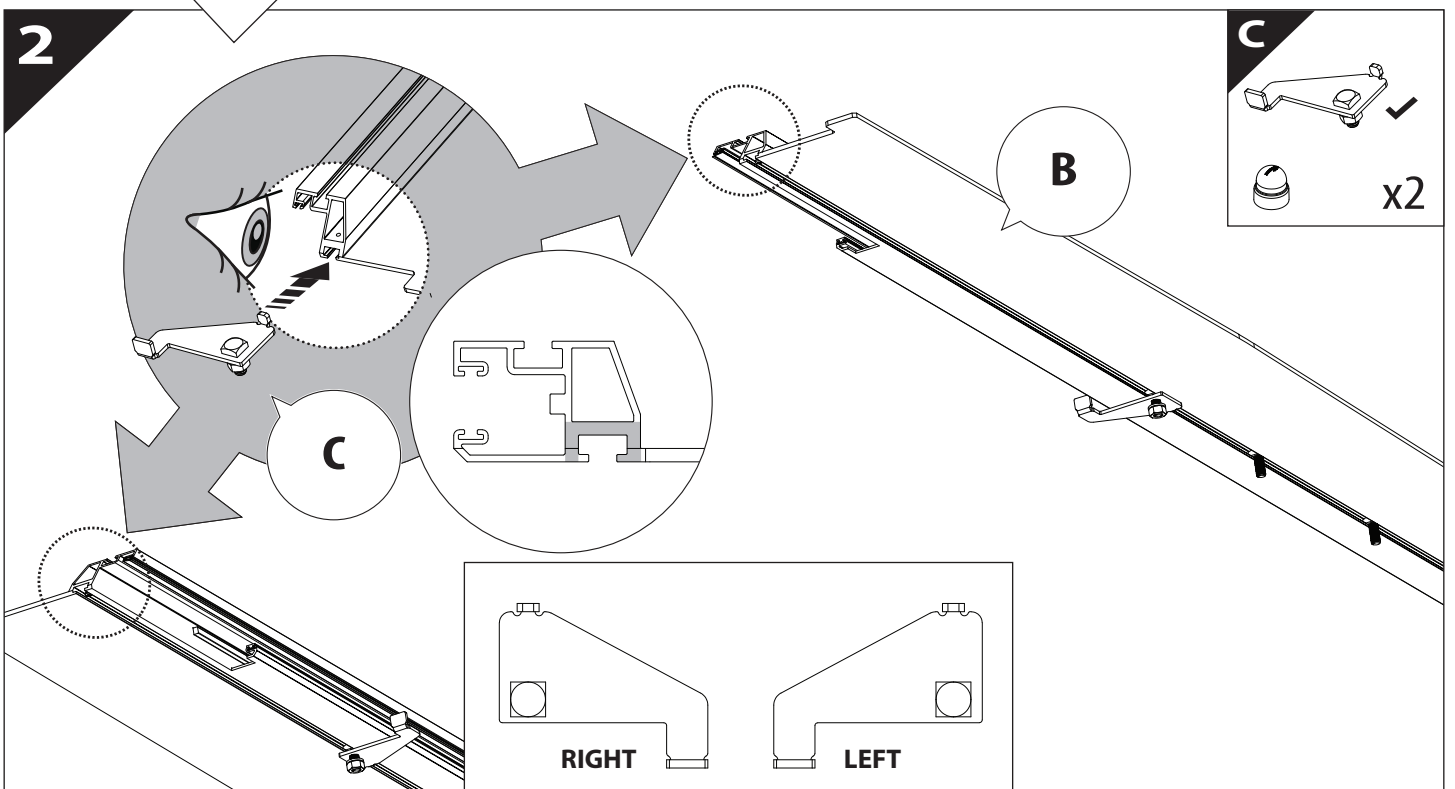

Installation Manual

PART NUMBER(S)	Model Year
TESS 1456 ROLL	GMC Hummer EV 2025+
FEET	Installation Time / Weight
5 Feet	40-60 minutes / 53-57 kg

B

A

KITS

L

3

4

7

7.0

Ø 25 mm

Rust Protection

CAUTION

CAUTION

13

	CAR	TESSERA ROLL+
BEAM	LIGHT SIGNAL ↔	
BRAKE	LIGHT SIGNAL ↔	