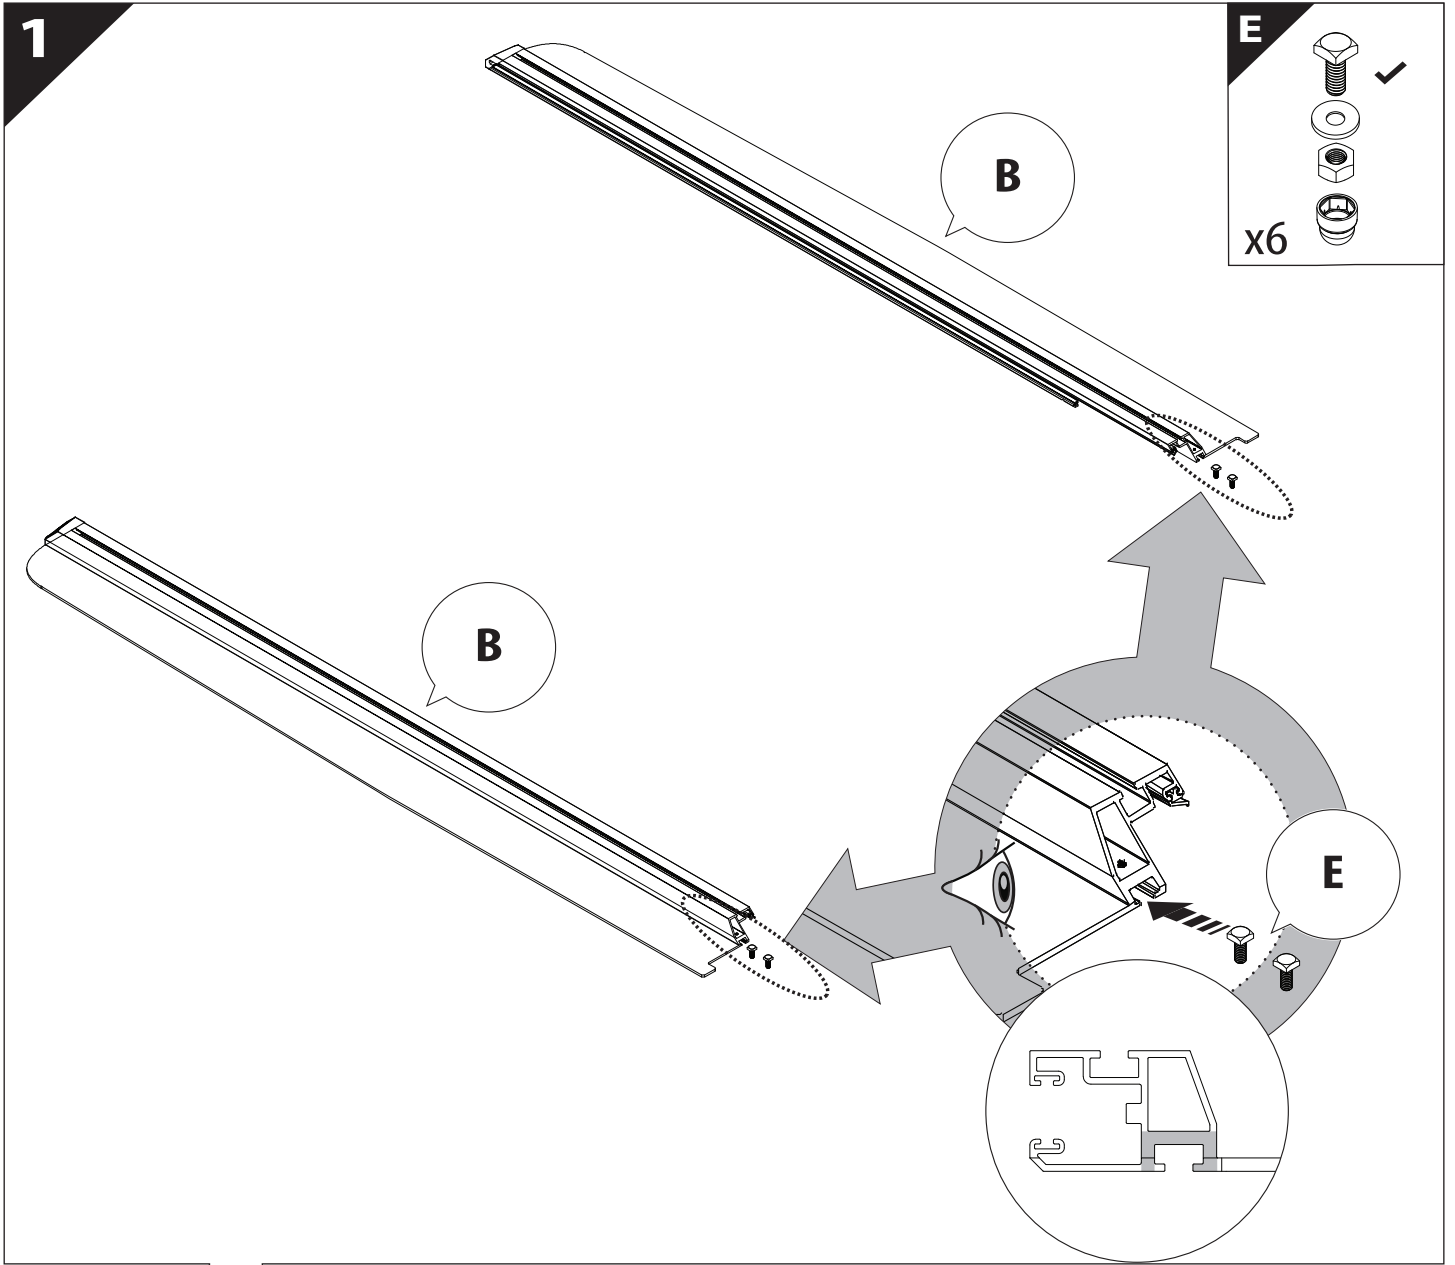

Installation Manual

PART NUMBER(S)	Model Year
TESS 1456 ROLL	GMC Hummer EV 2025+
FEET	Installation Time / Weight
5 Feet	40-60 minutes / 53-57 kg

B

A

KITS

L

3

4

7

7.0

Ø 25 mm

Rust Protection

CAUTION

CAUTION

13

	CAR	TESSERA ROLL+
BEAM	LIGHT SIGNAL ↔	
BRAKE	LIGHT SIGNAL ↔	