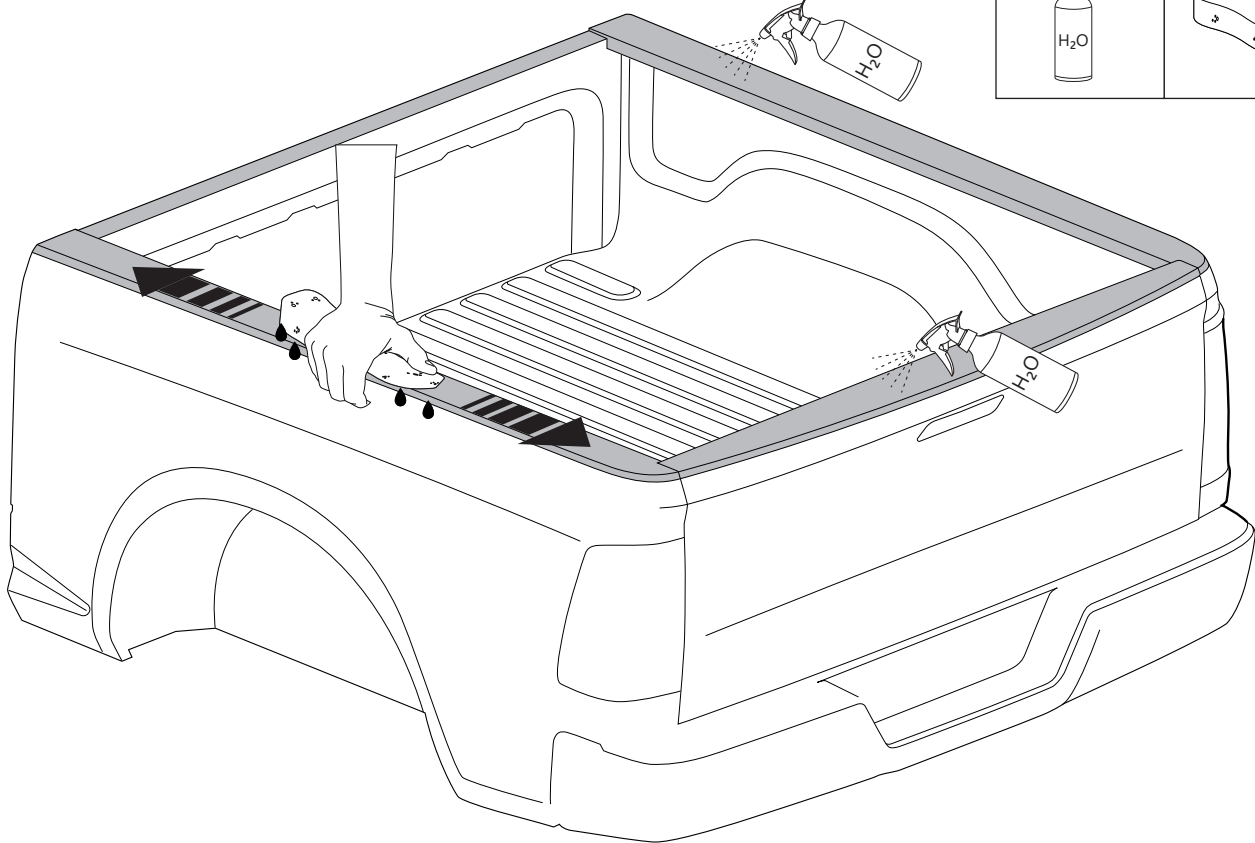

13

	CAR	TESSERA ROLL+
BEAM	LIGHT SIGNAL ↔	
BRAKE	LIGHT SIGNAL ↔	

14