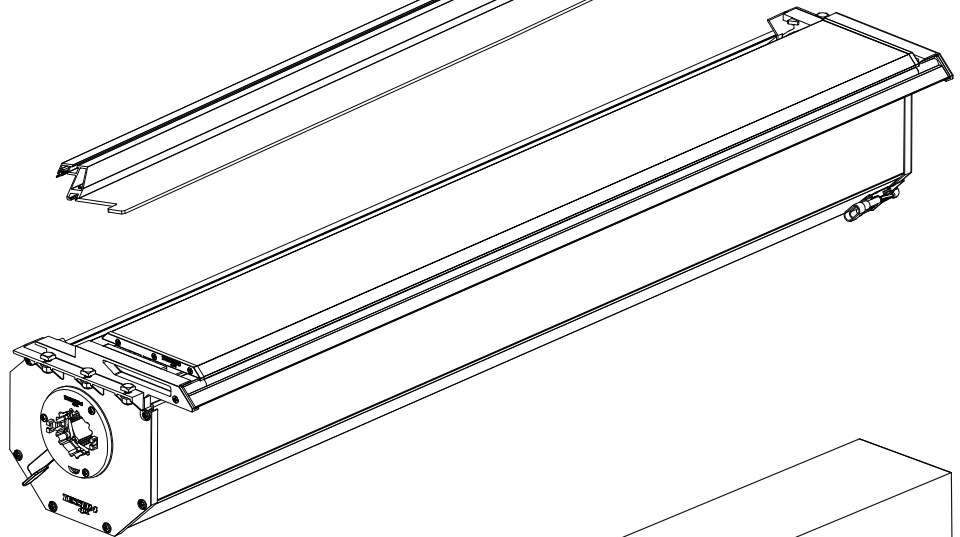

Installation Manual

PART NUMBER(S)	Model Year
TESS 1456 ROLL	GMC Hummer EV 2025+
FEET	Installation Time / Weight
5 Feet	40-60 minutes / 53-57 kg

B

A

KITS

L

3

4

7

7.0

Ø 25 mm

Rust Protection

CAUTION

CAUTION

13

	CAR	TESSERA ROLL+
BEAM	LIGHT SIGNAL ↔	
BRAKE	LIGHT SIGNAL ↔	