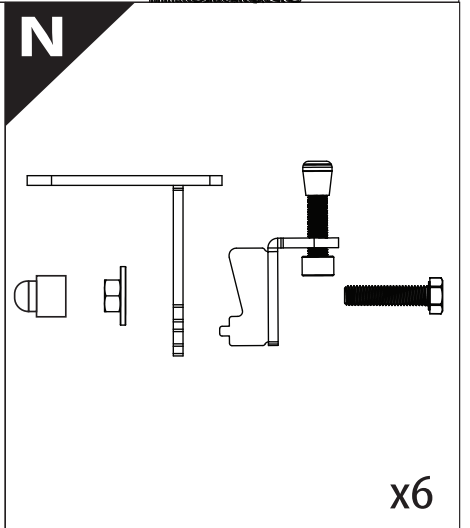

Installation Manual

PART NUMBER(S)	Model Year
TESS 1456 ROLL	GMC Hummer EV 2025+
FEET	Installation Time / Weight
5 Feet	40-60 minutes / 53-57 kg

B

A

KITS

L

3

4

7

7.0

Ø 25 mm

Rust Protection

CAUTION

CAUTION

13

	CAR	TESSERA ROLL+
BEAM	LIGHT SIGNAL ↔	
BRAKE	LIGHT SIGNAL ↔	