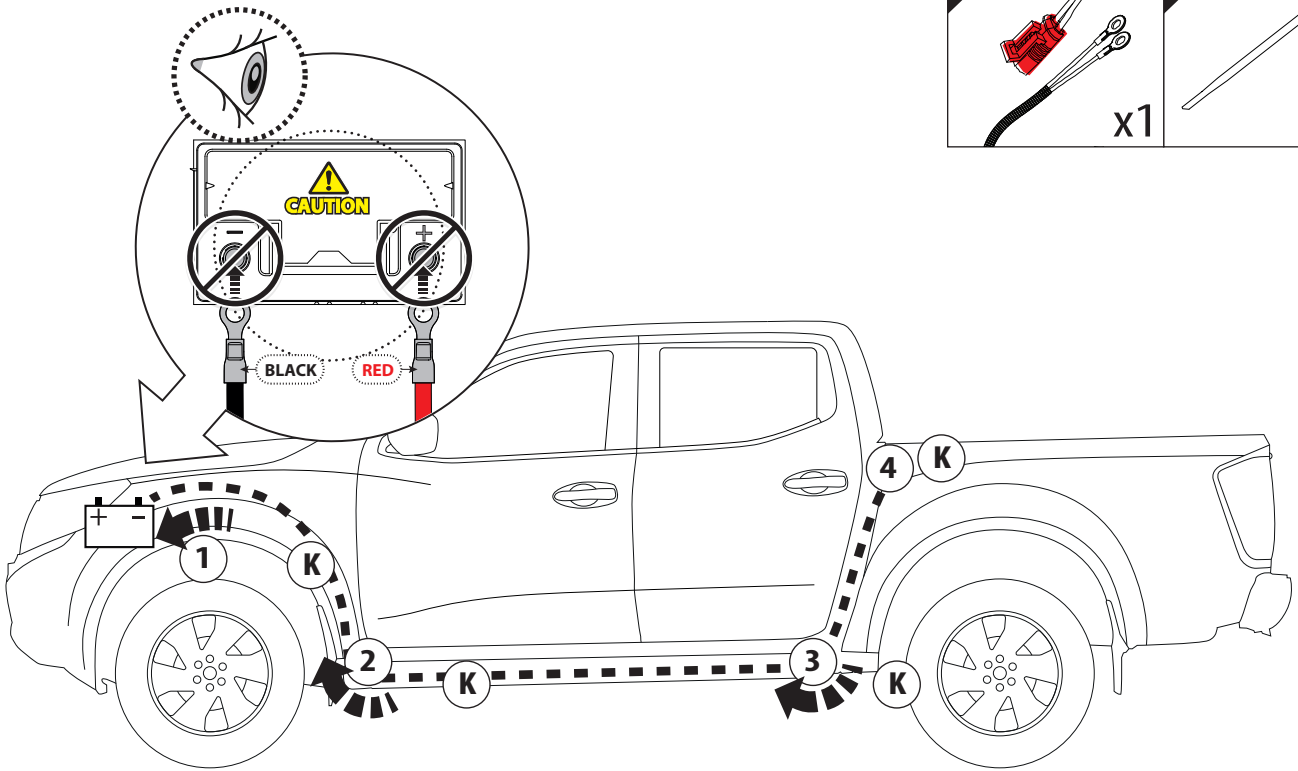

Installation Manual

PART NUMBER(S)	Model Year
TESS 1456 ROLL	GMC Hummer EV 2025+
FEET	Installation Time / Weight
5 Feet	40-60 minutes / 53-57 kg

B

A

KITS

L

3

4

7

7.0

Ø 25 mm

Rust Protection

CAUTION

CAUTION

13

	CAR	TESSERA ROLL+
BEAM	LIGHT SIGNAL ↔	
BRAKE	LIGHT SIGNAL ↔	