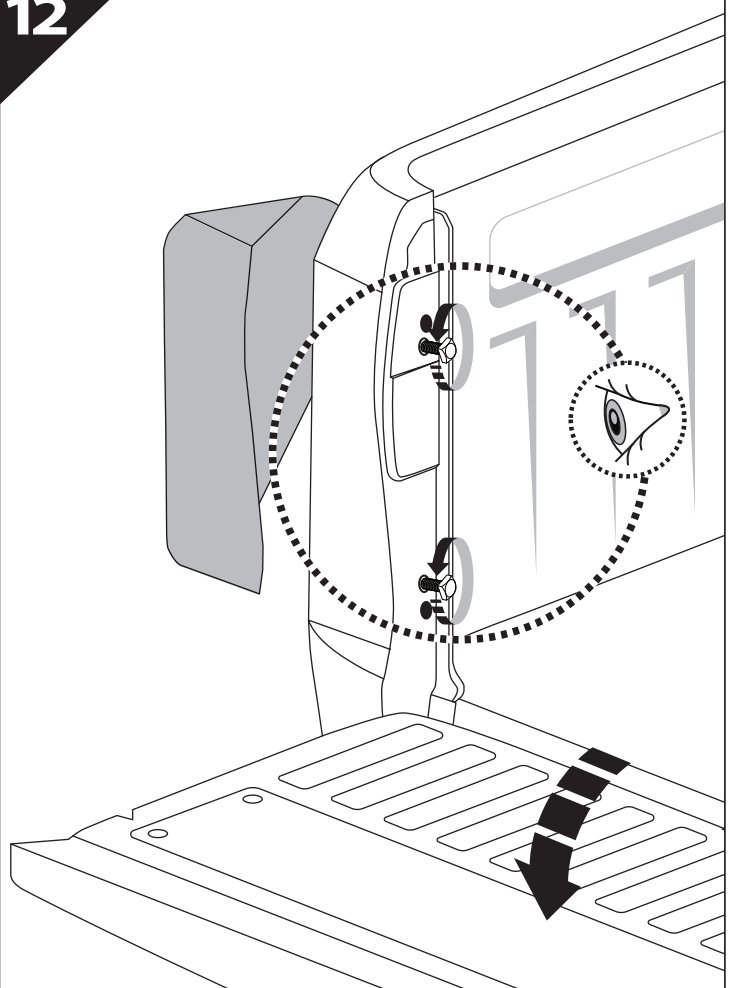

7

7.0

Ø 25 mm

Rust Protection

CAUTION

CAUTION

13

	CAR	TESSERA ROLL+
BEAM	LIGHT SIGNAL ↔	
BRAKE	LIGHT SIGNAL ↔	