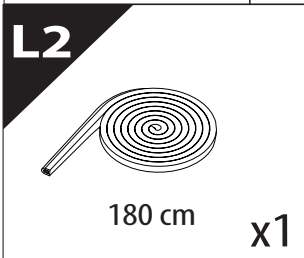

Installation Manual

PART NUMBER(S)	Model Year
TESS 1456 ROLL	GMC Hummer EV 2025+
FEET	Installation Time / Weight
5 Feet	40-60 minutes / 53-57 kg

B

A

KITS

L

3

4

7

7.0

Ø 25 mm

Rust Protection

CAUTION

CAUTION

13

	CAR	TESSERA ROLL+
BEAM	LIGHT SIGNAL ↔	
BRAKE	LIGHT SIGNAL ↔	