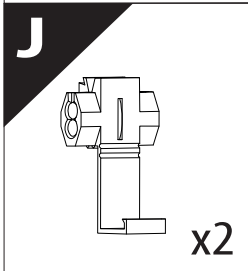

Installation Manual

PART NUMBER(S)	Model Year
TESS 1456 ROLL	GMC Hummer EV 2025+
FEET	Installation Time / Weight
5 Feet	40-60 minutes / 53-57 kg

B

A

KITS

L

3

4

7

7.0

Ø 25 mm

Rust Protection

CAUTION

CAUTION

13

	CAR	TESSERA ROLL+
BEAM	LIGHT SIGNAL ↔	
BRAKE	LIGHT SIGNAL ↔	