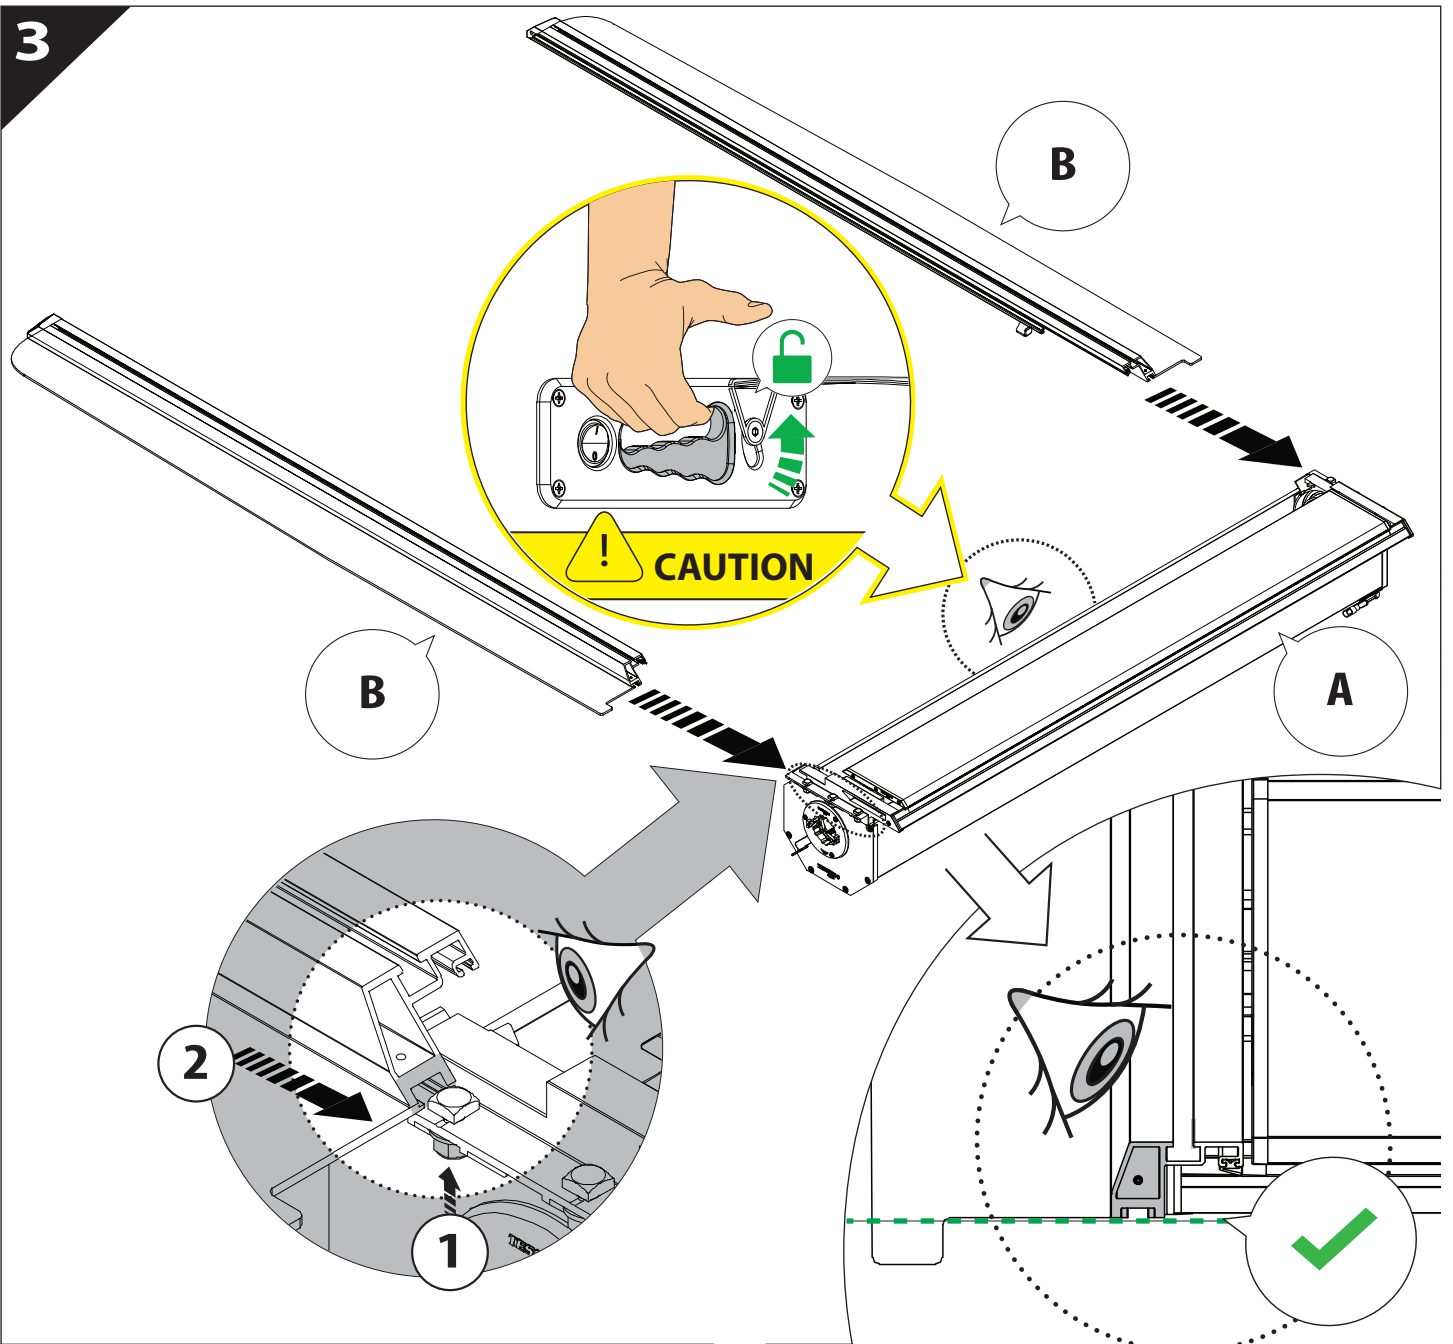

Installation Manual

PART NUMBER(S)	Model Year
TESS 1456 ROLL	GMC Hummer EV 2025+
FEET	Installation Time / Weight
5 Feet	40-60 minutes / 53-57 kg

B

A

KITS

L

3

4

7

7.0

Ø 25 mm

Rust Protection

CAUTION

CAUTION

13

	CAR	TESSERA ROLL+
BEAM	LIGHT SIGNAL ↔	
BRAKE	LIGHT SIGNAL ↔	