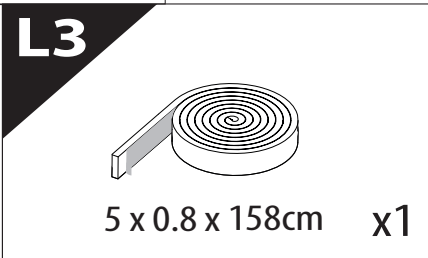

Installation Manual

PART NUMBER(S)	Model Year
TESS 1456 ROLL	GMC Hummer EV 2025+
FEET	Installation Time / Weight
5 Feet	40-60 minutes / 53-57 kg

B

A

KITS

L

3

4

7

7.0

Ø 25 mm

Rust Protection

CAUTION

CAUTION

13

	CAR	TESSERA ROLL+
BEAM	LIGHT SIGNAL ↔	
BRAKE	LIGHT SIGNAL ↔	