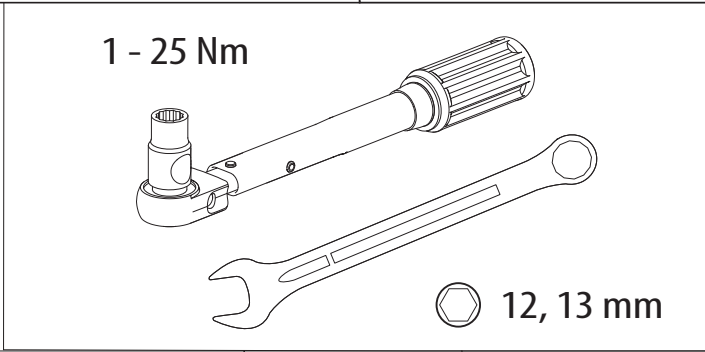

Installation Manual

PART NUMBER(S)	Model Year
TESS 1456 ROLL	GMC Hummer EV 2025+
FEET	Installation Time / Weight
5 Feet	40-60 minutes / 53-57 kg

B

A

KITS

L

3

4

7

7.0

Ø 25 mm

Rust Protection

CAUTION

CAUTION

13

	CAR	TESSERA ROLL+
BEAM	LIGHT SIGNAL ↔	
BRAKE	LIGHT SIGNAL ↔	