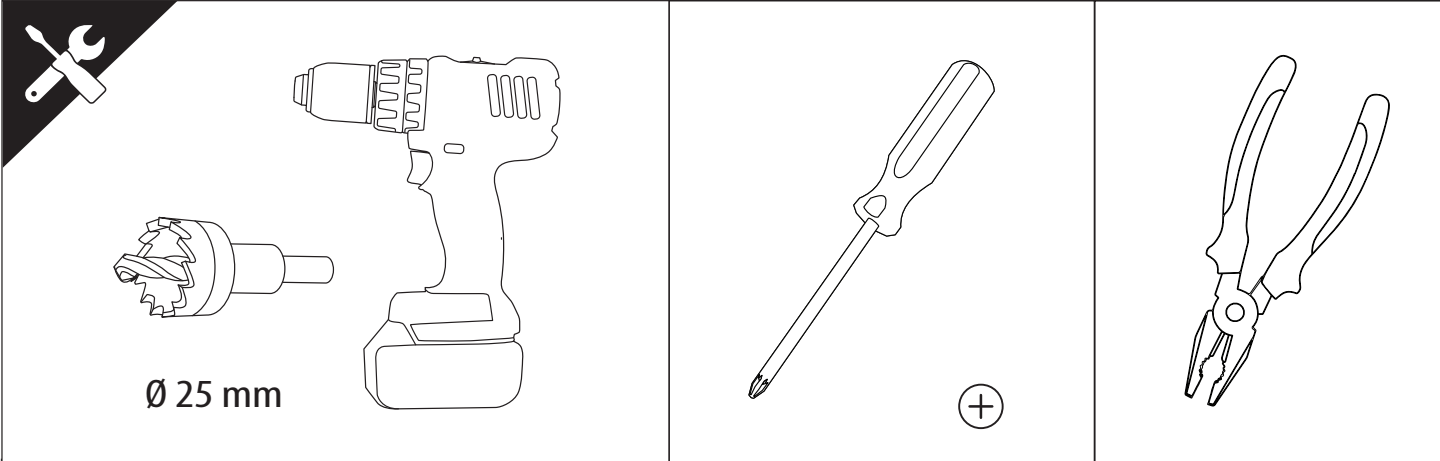

Installation Manual

PART NUMBER(S)	Model Year
TESS 1456 ROLL	GMC Hummer EV 2025+
FEET	Installation Time / Weight
5 Feet	40-60 minutes / 53-57 kg

B

A

KITS

L

3

4

7

7.0

Ø 25 mm

Rust Protection

CAUTION

CAUTION

13

	CAR	TESSERA ROLL+
BEAM	LIGHT SIGNAL ↔	
BRAKE	LIGHT SIGNAL ↔	