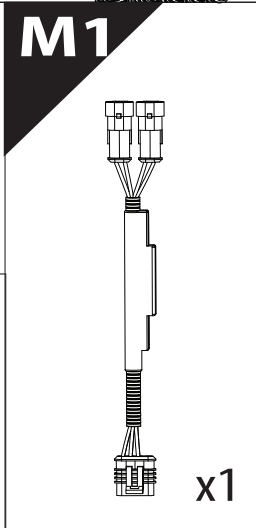

Installation Manual

PART NUMBER(S)	Model Year
TESS 1456 ROLL	GMC Hummer EV 2025+
FEET	Installation Time / Weight
5 Feet	40-60 minutes / 53-57 kg

B

A

KITS

L

3

4

7

7.0

Ø 25 mm

Rust Protection

CAUTION

CAUTION

13

	CAR	TESSERA ROLL+
BEAM	LIGHT SIGNAL ↔	
BRAKE	LIGHT SIGNAL ↔	