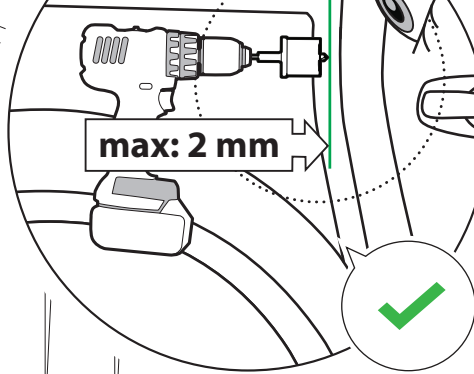

7

7.0

Ø 25 mm

Rust Protection

CAUTION

CAUTION

13

	CAR	TESSERA ROLL+
BEAM	LIGHT SIGNAL ↔	
BRAKE	LIGHT SIGNAL ↔	

14

CAUTION	
Basic+E-KIT Version	
E-KIT MANUAL	
M2 ✓ 	M1 ✗

22

G

23

24

CAUTION !

25.1