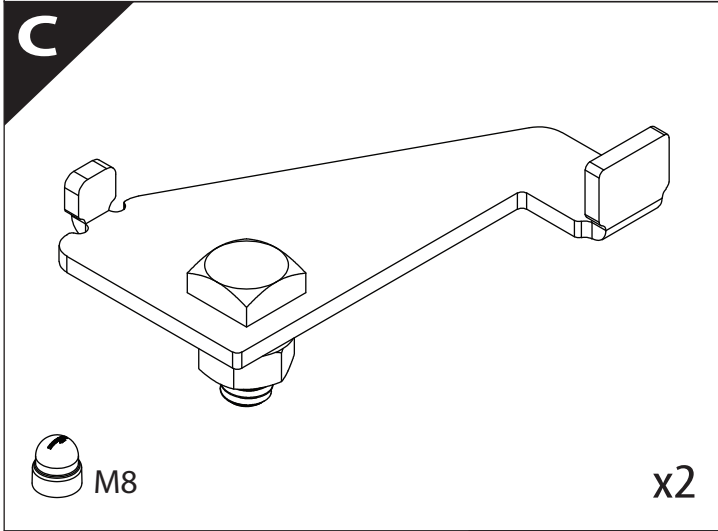

Installation Manual

PART NUMBER(S)	Model Year
TESS 1456 ROLL	GMC Hummer EV 2025+
FEET	Installation Time / Weight
5 Feet	40-60 minutes / 53-57 kg

B

A

KITS

L

3

4

7

7.0

Ø 25 mm

Rust Protection

CAUTION

CAUTION

13

	CAR	TESSERA ROLL+
BEAM	LIGHT SIGNAL ↔	
BRAKE	LIGHT SIGNAL ↔	