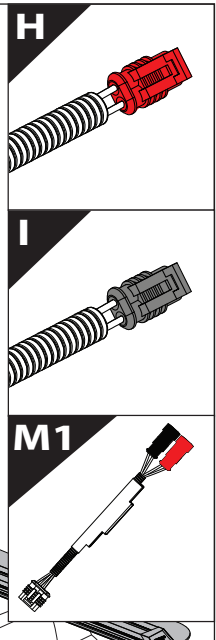

Installation Manual

PART NUMBER(S)	Model Year
TESS 1456 ROLL	GMC Hummer EV 2025+
FEET	Installation Time / Weight
5 Feet	40-60 minutes / 53-57 kg

B

A

KITS

L

3

4

7

7.0

Ø 25 mm

Rust Protection

CAUTION

CAUTION

13

	CAR	TESSERA ROLL+
BEAM	LIGHT SIGNAL ↔	
BRAKE	LIGHT SIGNAL ↔	

14

CAUTION	
Basic+E-KIT Version	
E-KIT MANUAL	
M2 ✓ 	M1 ✗

22

G

23

24

CAUTION !

25.1