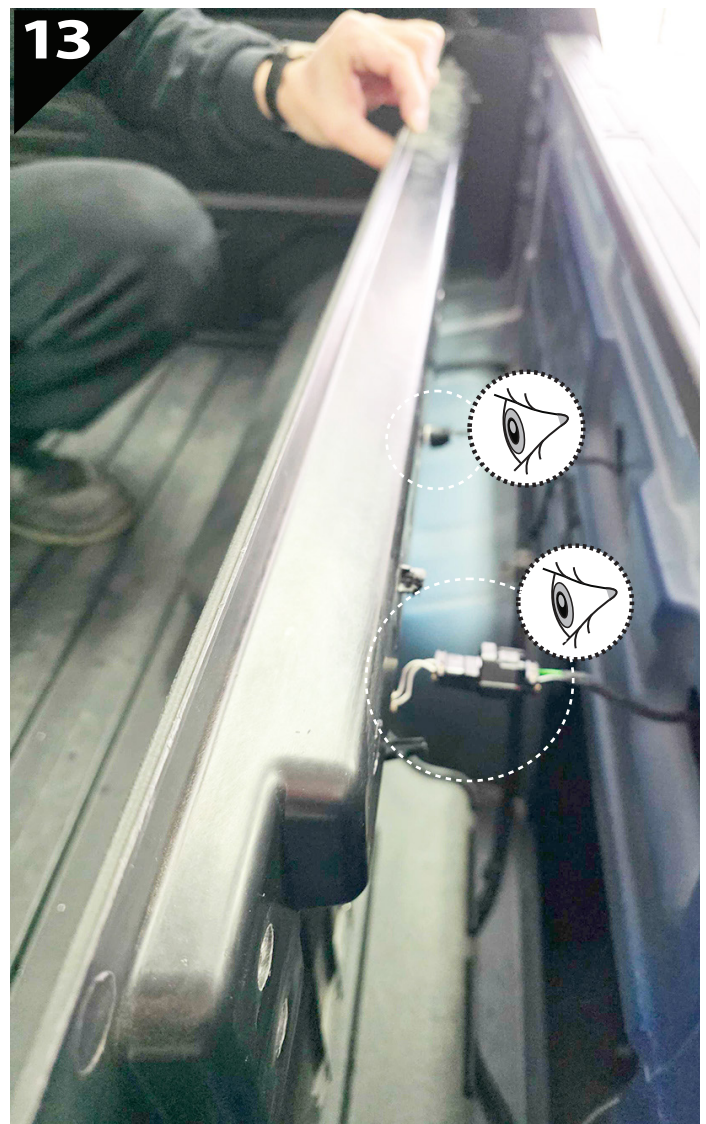

3

4

6.1 **CAUTION** Basic Version ✓ & Basic+S-KIT Version ✓

8

L3

8.1

L2

5 x 0.8 x 167cm