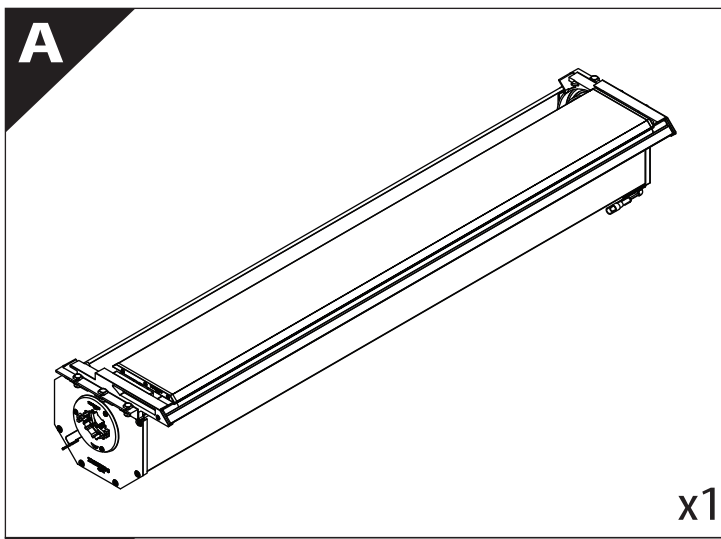

Installation Manual

PART NUMBER(S)	Model Year
TESS 1454 ROLL	KGM MUSSO EV
Cab(s)	Installation Time / Weight
Double Cab & Space cab	90-120 minutes / 53-57 kg

O

x1

P

x1

Q

R