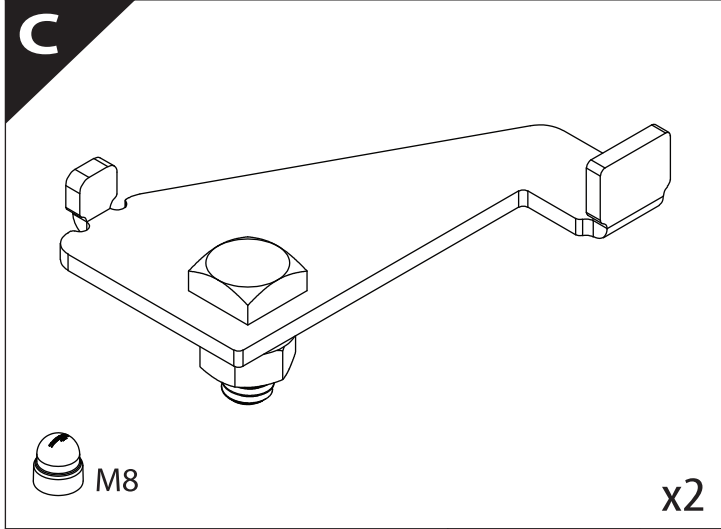

Installation Manual

PART NUMBER(S)	Model Year
TESS 1454 ROLL	KGM MUSSO EV
Cab(s)	Installation Time / Weight
Double Cab & Space cab	90-120 minutes / 53-57 kg

O

x1

P

x1

Q

R

3

4

6.1 **CAUTION** Basic Version ✓ & Basic+S-KIT Version ✓

8

L3

8.1

L2

5 x 0.8 x 167cm