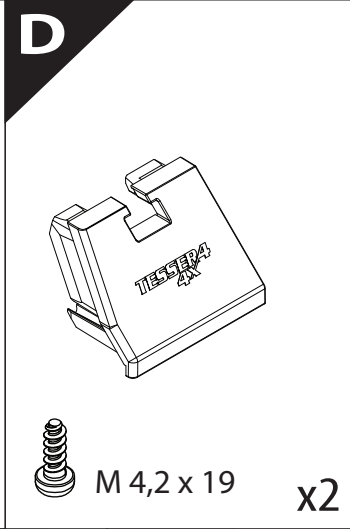

Installation Manual

PART NUMBER(S)	Model Year
TESS 1454 ROLL	KGM MUSSO EV
Cab(s)	Installation Time / Weight
Double Cab & Space cab	90-120 minutes / 53-57 kg

O

x1

P

x1

Q

R

3

4

6.1 **CAUTION** Basic Version ✓ & Basic+S-KIT Version ✓

8

L3

8.1

L2

5 x 0.8 x 167cm