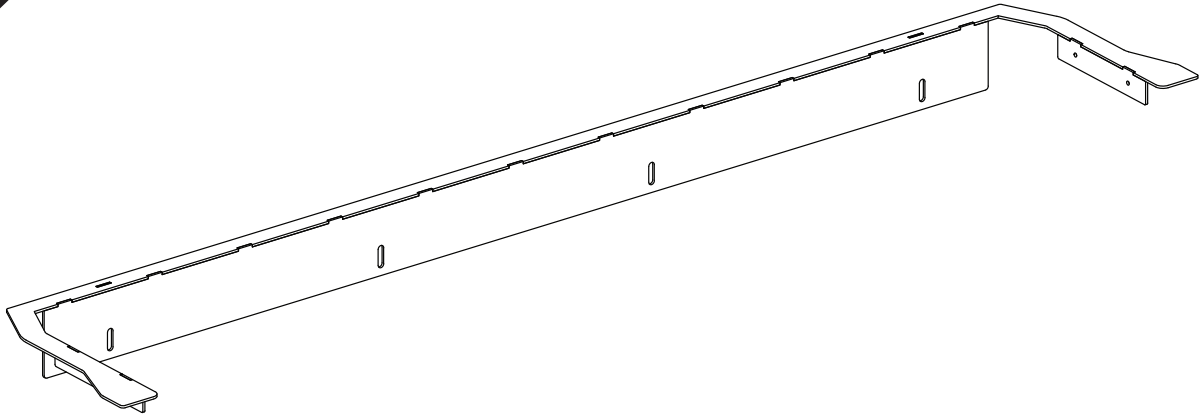

Installation Manual

PART NUMBER(S)	Model Year
TESS 1454 ROLL	KGM MUSSO EV
Cab(s)	Installation Time / Weight
Double Cab & Space cab	90-120 minutes / 53-57 kg

O

x1

P

x1

Q

R

3

4

6.1 **CAUTION** Basic Version ✓ & Basic+S-KIT Version ✓

8

L3

8.1

L2

5 x 0.8 x 167cm