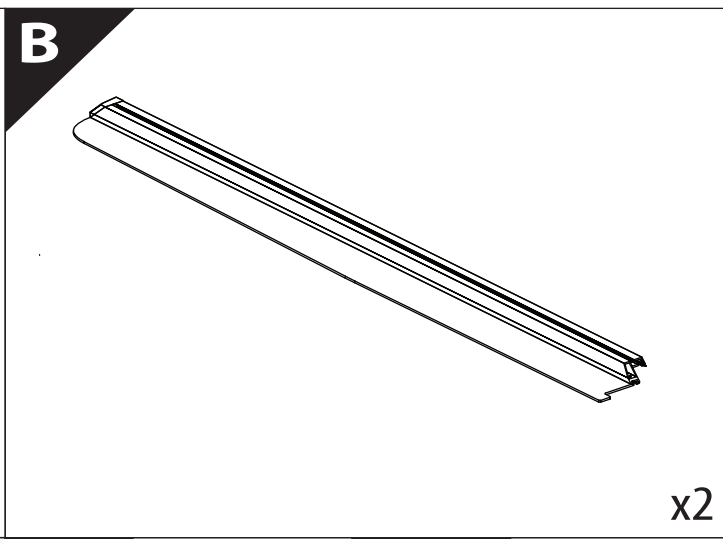

Installation Manual

PART NUMBER(S)	Model Year
TESS 1454 ROLL	KGM MUSSO EV
Cab(s)	Installation Time / Weight
Double Cab & Space cab	90-120 minutes / 53-57 kg

O

x1

P

x1

Q

R

3

4

6.1 **CAUTION** Basic Version ✓ & Basic+S-KIT Version ✓

8

L3

8.1

L2

5 x 0.8 x 167cm