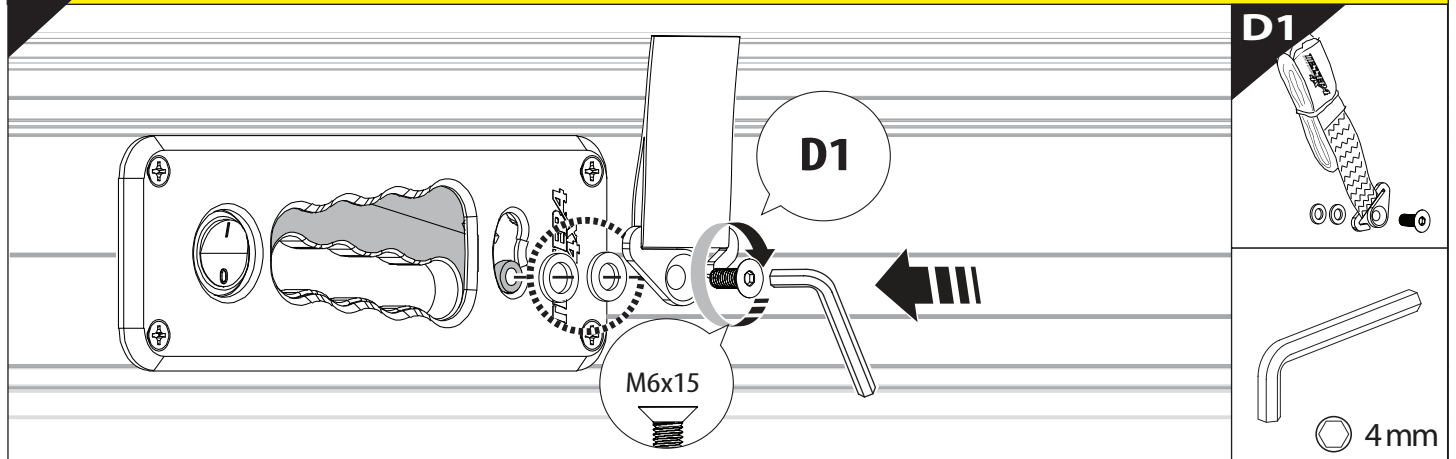

3

4

6.1 **CAUTION** Basic Version ✓ & Basic+S-KIT Version ✓

8

L3

8.1

L2

5 x 0.8 x 167cm