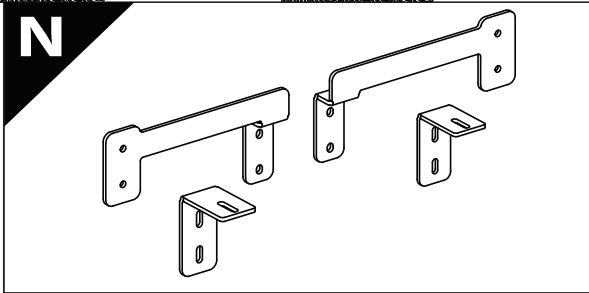

Installation Manual

PART NUMBER(S)	Model Year
TESS 1454 ROLL	KGM MUSSO EV
Cab(s)	Installation Time / Weight
Double Cab & Space cab	90-120 minutes / 53-57 kg

O

x1

P

x1

Q

R

3

4

6.1 **CAUTION** Basic Version ✓ & Basic+S-KIT Version ✓

8

L3

8.1

L2

5 x 0.8 x 167cm