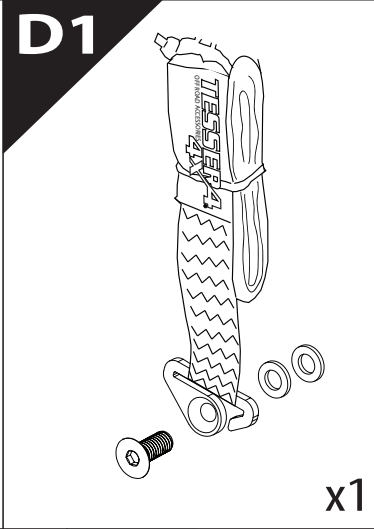

Installation Manual

PART NUMBER(S)	Model Year
TESS 1454 ROLL	KGM MUSSO EV
Cab(s)	Installation Time / Weight
Double Cab & Space cab	90-120 minutes / 53-57 kg

O

x1

P

x1

Q

R

3

4

6.1 **CAUTION** Basic Version ✓ & Basic+S-KIT Version ✓

8

L3

8.1

L2

5 x 0.8 x 167cm