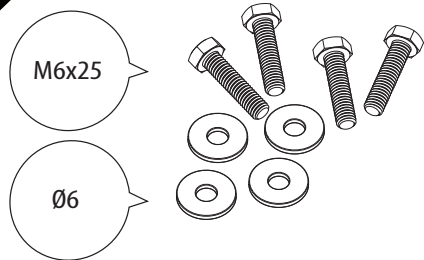

Installation Manual

PART NUMBER(S)	Model Year
TESS 1454 ROLL	KGM MUSSO EV
Cab(s)	Installation Time / Weight
Double Cab & Space cab	90-120 minutes / 53-57 kg

O

x1

P

x1

Q

R

3

4

6.1 **CAUTION** Basic Version ✓ & Basic+S-KIT Version ✓

8

L3

8.1

L2

5 x 0.8 x 167cm