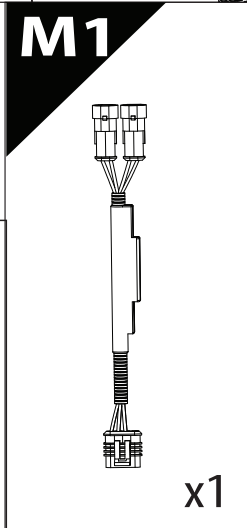

Installation Manual

PART NUMBER(S)	Model Year
TESS 1454 ROLL	KGM MUSSO EV
Cab(s)	Installation Time / Weight
Double Cab & Space cab	90-120 minutes / 53-57 kg

O

x1

P

x1

Q

R

3

4

6.1 **CAUTION** Basic Version ✓ & Basic+S-KIT Version ✓

8

L3

8.1

L2

5 x 0.8 x 167cm