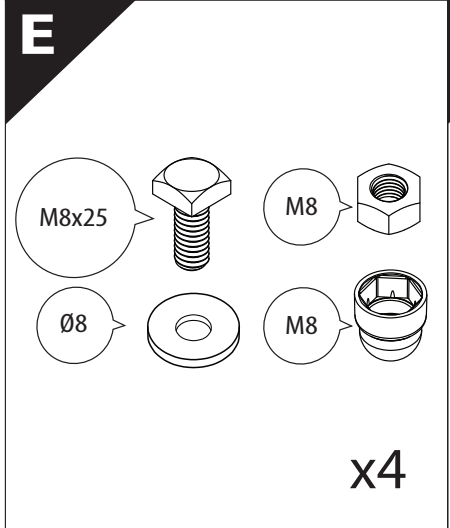

Installation Manual

PART NUMBER(S)	Model Year
TESS 1454 ROLL	KGM MUSSO EV
Cab(s)	Installation Time / Weight
Double Cab & Space cab	90-120 minutes / 53-57 kg

O

x1

P

x1

Q

R

3

4

6.1 **CAUTION** Basic Version ✓ & Basic+S-KIT Version ✓

8

L3

8.1

L2

5 x 0.8 x 167cm