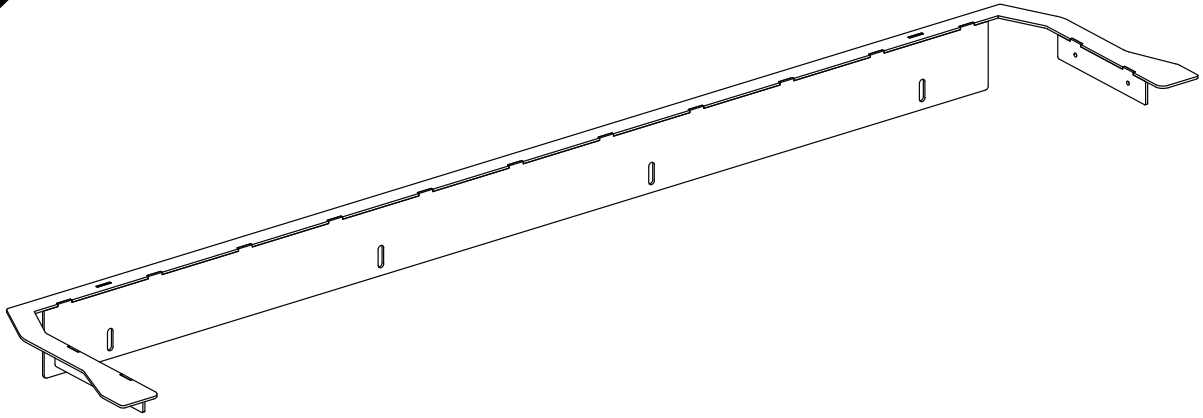

Tessera Roll+

Basic Version + ⚡ E-KIT

Installation Manual

PART NUMBER(S)	Model Year
TESS 1454 ROLL+E-KIT	KGM MUSSO EV
Cab(s)	Installation Time / Weight
Double Cab & Space cab	90-120 minutes / 53-57 kg

O

x1