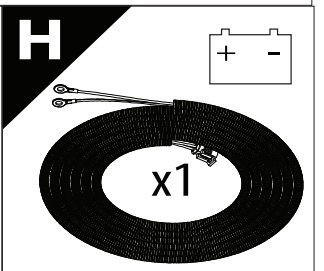

Tessera Roll+

Basic Version + ⚡ E-KIT

Installation Manual

PART NUMBER(S)	Model Year
TESS 1454 ROLL+E-KIT	KGM MUSSO EV
Cab(s)	Installation Time / Weight
Double Cab & Space cab	90-120 minutes / 53-57 kg

O

x1