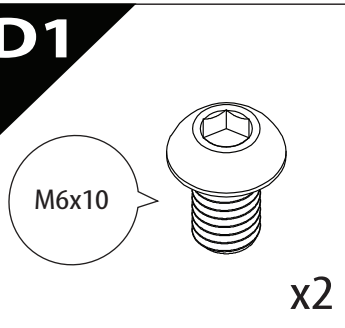

Tessera Roll+

Basic Version + ⚡ E-KIT

Installation Manual

PART NUMBER(S)	Model Year
TESS 1454 ROLL+E-KIT	KGM MUSSO EV
Cab(s)	Installation Time / Weight
Double Cab & Space cab	90-120 minutes / 53-57 kg

O

x1

x2

22

L3

23

L2

5 x 0.8 x 167cm

24

L1

1.5 x 0.8 x 400cm

L1

30

31

32

33

34

35