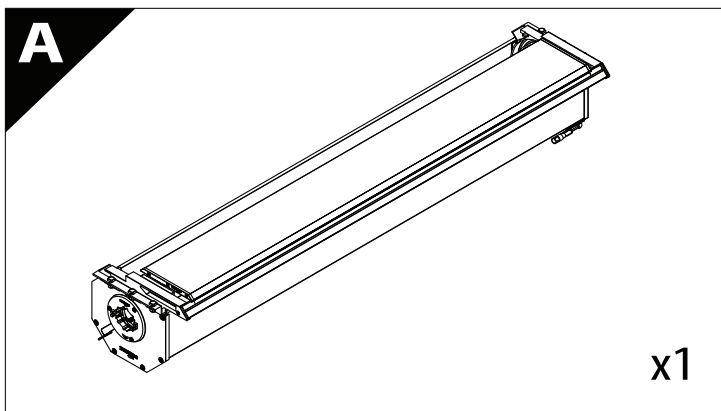

Tessera Roll+

Basic Version + ⚡ E-KIT

Installation Manual

PART NUMBER(S)	Model Year
TESS 1454 ROLL+E-KIT	KGM MUSSO EV
Cab(s)	Installation Time / Weight
Double Cab & Space cab	90-120 minutes / 53-57 kg

O

x1