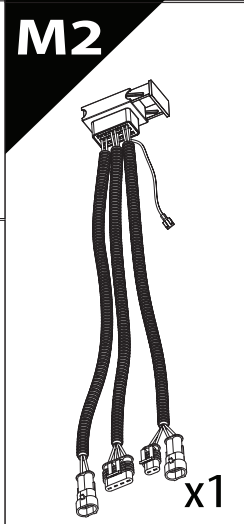

Tessera Roll+

Basic Version + ⚡ E-KIT

Installation Manual

PART NUMBER(S)	Model Year
TESS 1454 ROLL+E-KIT	KGM MUSSO EV
Cab(s)	Installation Time / Weight
Double Cab & Space cab	90-120 minutes / 53-57 kg

O

x1