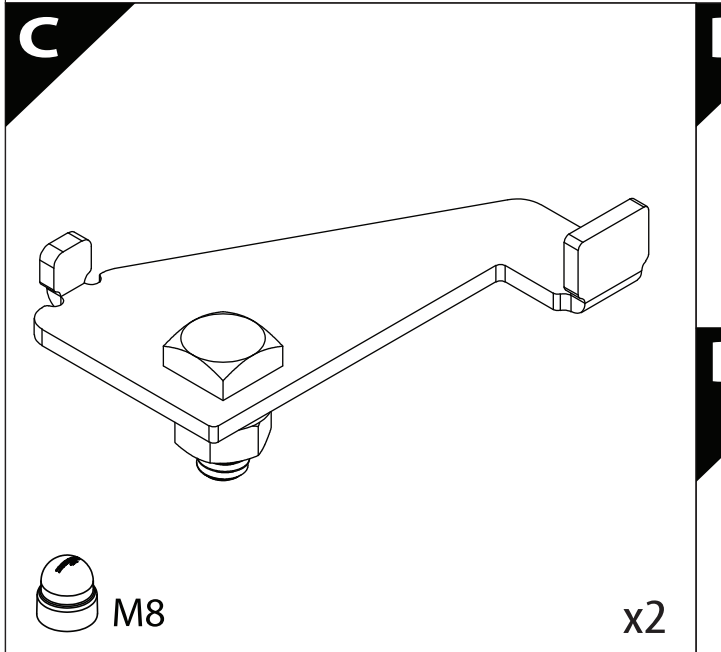

Tessera Roll+

Basic Version + ⚡ E-KIT

Installation Manual

PART NUMBER(S)	Model Year
TESS 1454 ROLL+E-KIT	KGM MUSSO EV
Cab(s)	Installation Time / Weight
Double Cab & Space cab	90-120 minutes / 53-57 kg

O

x1

x2

22

L3

23

L2

5 x 0.8 x 167cm

24

L1

1.5 x 0.8 x 400cm

L1

30

31

32

33

34

35