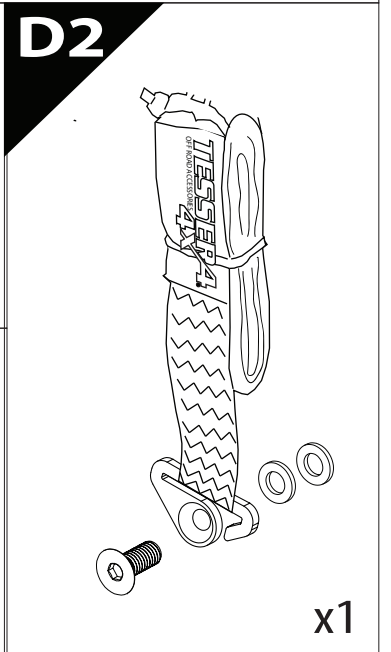

Tessera Roll+

Basic Version + ⚡ E-KIT

Installation Manual

PART NUMBER(S)	Model Year
TESS 1454 ROLL+E-KIT	KGM MUSSO EV
Cab(s)	Installation Time / Weight
Double Cab & Space cab	90-120 minutes / 53-57 kg

O

x1