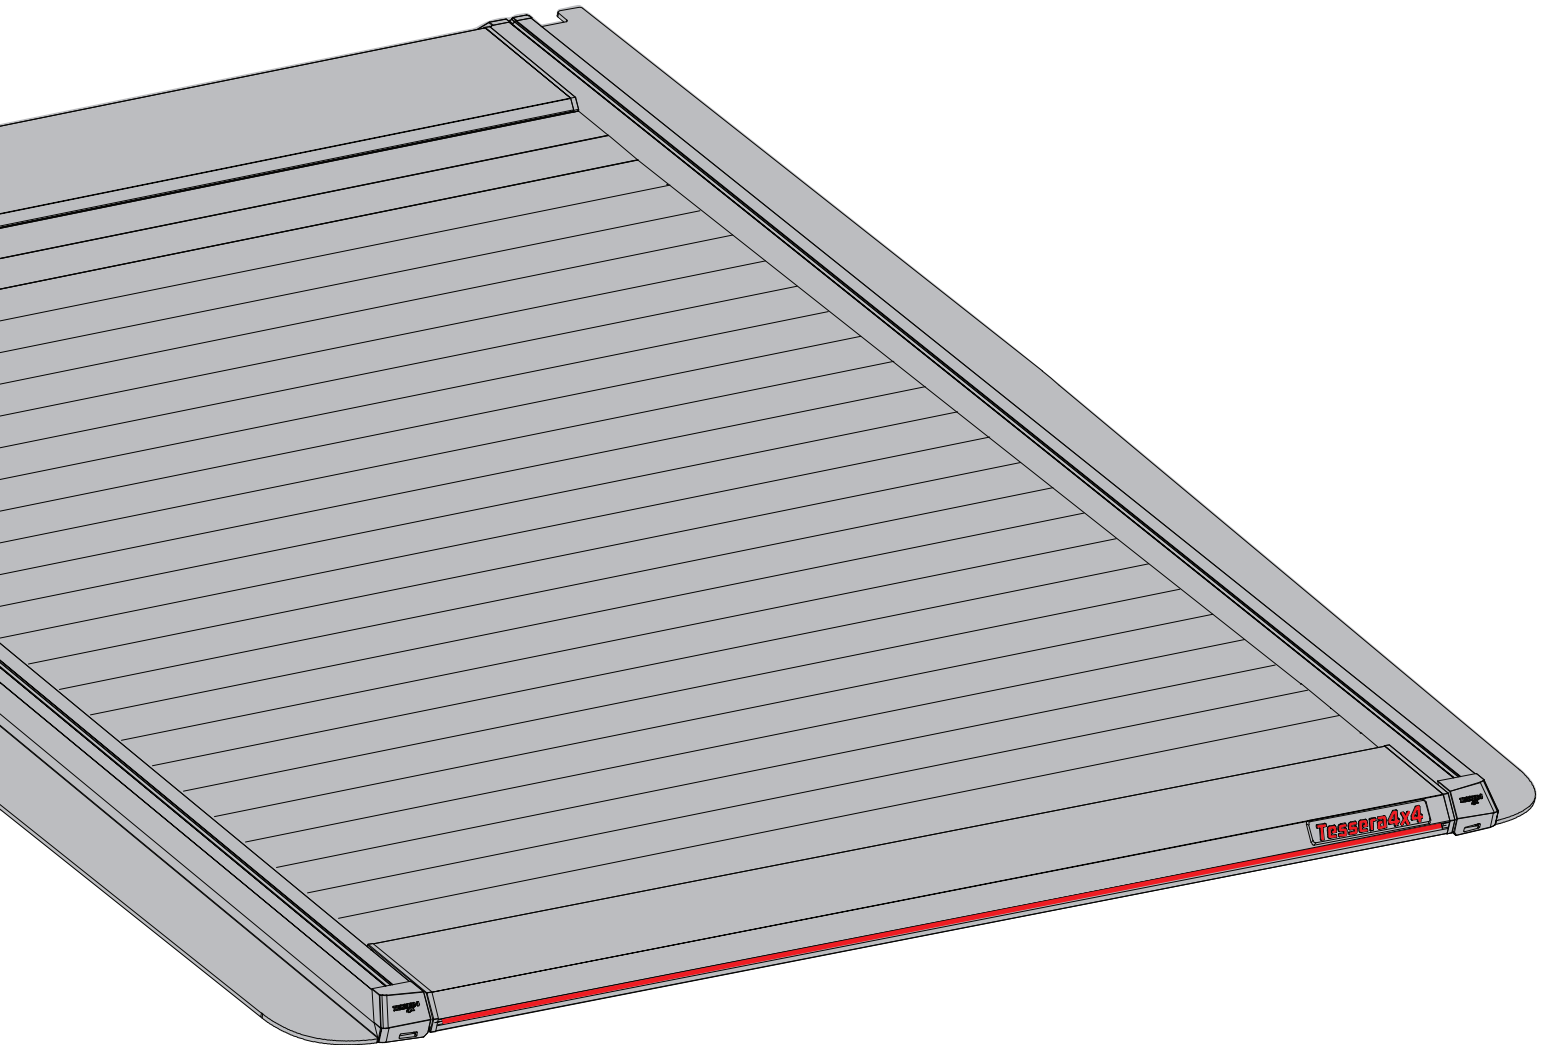

Tessera Roll+

Basic Version + ⚡ E-KIT

Installation Manual

PART NUMBER(S)	Model Year
TESS 1454 ROLL+E-KIT	KGM MUSSO EV
Cab(s)	Installation Time / Weight
Double Cab & Space cab	90-120 minutes / 53-57 kg

O

x1