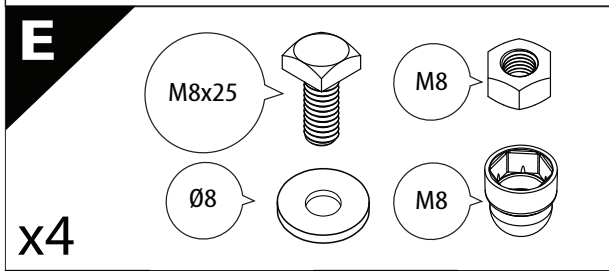

Tessera Roll+

Basic Version + ⚡ E-KIT

Installation Manual

PART NUMBER(S)	Model Year
TESS 1454 ROLL+E-KIT	KGM MUSSO EV
Cab(s)	Installation Time / Weight
Double Cab & Space cab	90-120 minutes / 53-57 kg

O

x1

1.5 x 0.8 x 400cm

L1

30

31

32

33

34

35